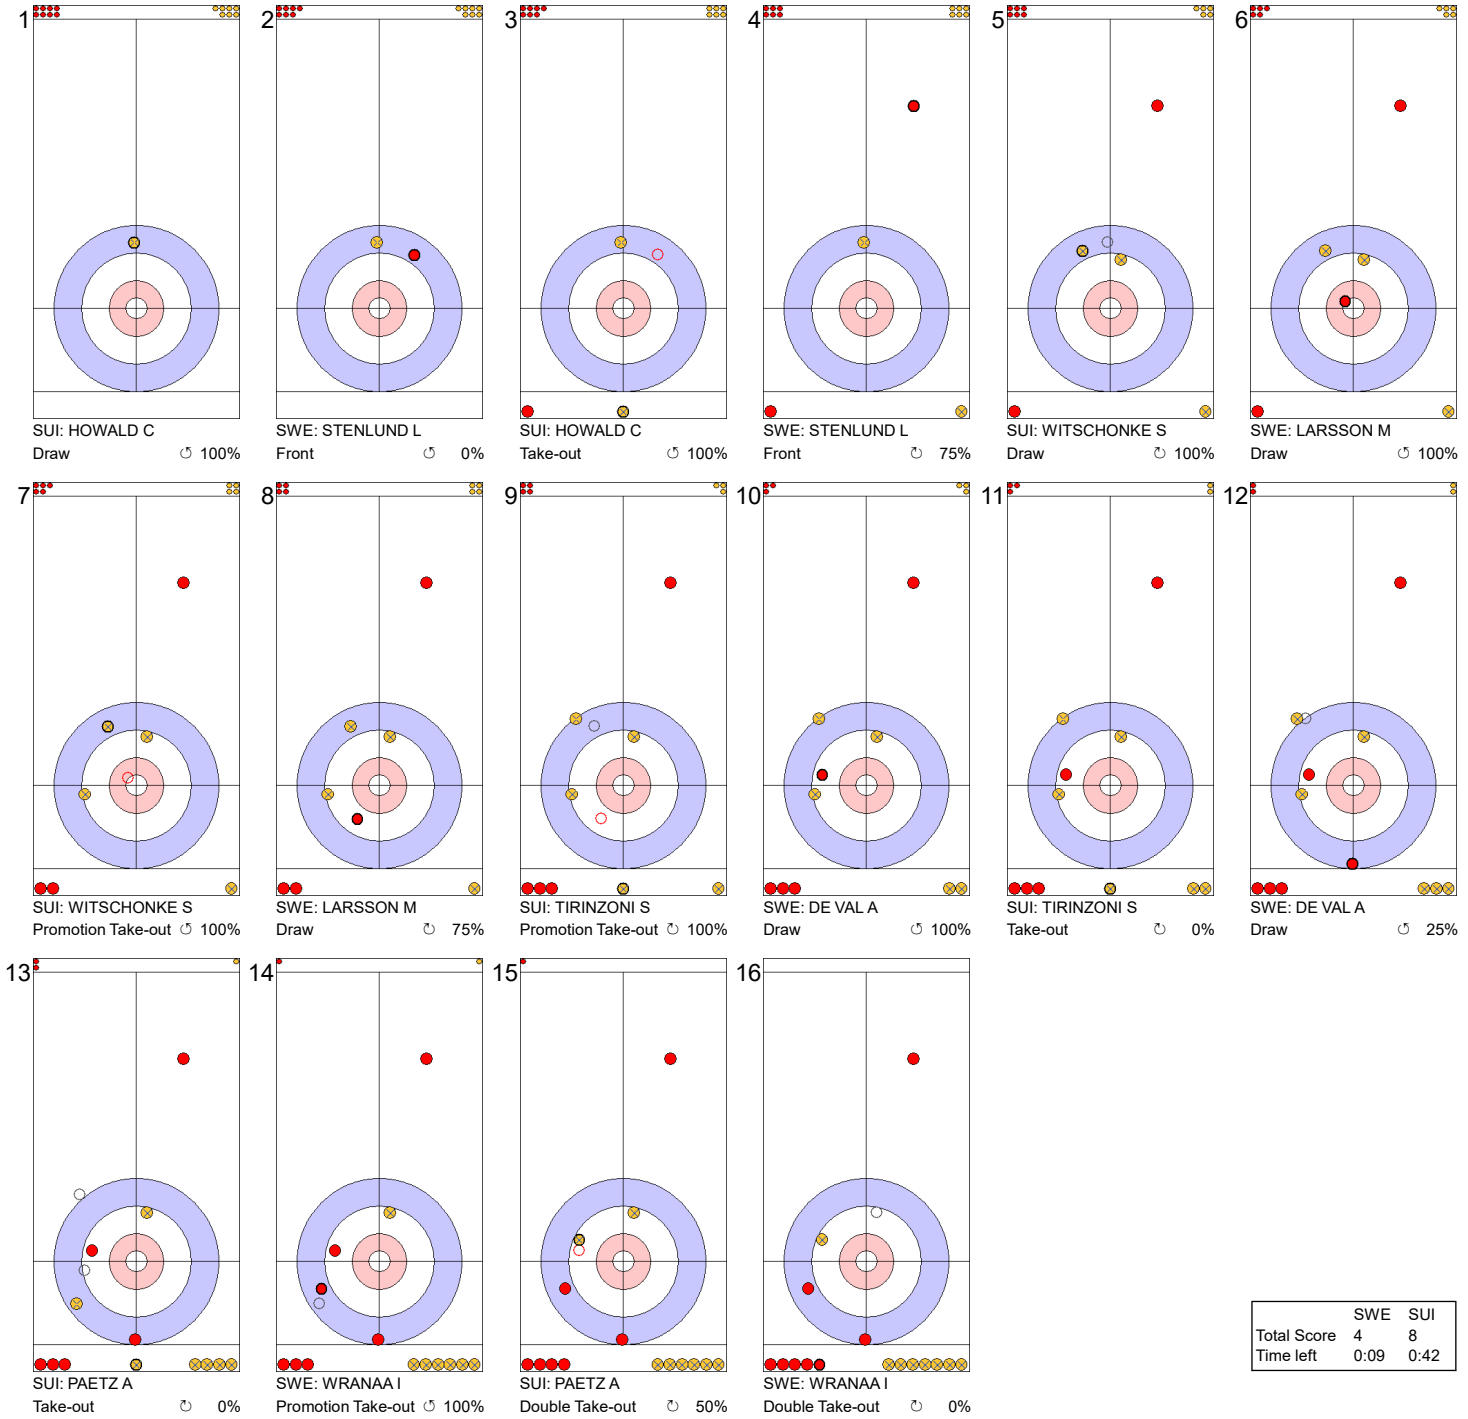

**Game - Shot by Shot**

**Legend:**  
 ↻ Clockwise      ↺ Counter-clockwise      - Not considered

**Game - Shot by Shot**

**Legend:**  
 ↻ Clockwise      ↺ Counter-clockwise      - Not considered

**Game - Shot by Shot**

	SWE	SUI
Total Score	4	5
Time left	13:16	12:51

**Legend:**  
 Clockwise     
 Counter-clockwise     
 - Not considered

**Game - Shot by Shot**

**Legend:**  
 Clockwise     
 Counter-clockwise     
 - Not considered

**Game - Shot by Shot**

**End 9**    ● **SWE - Sweden** 4 + 0 (this end) = 4    ● **SUI - Switzerland** 6 + 1 (this end) = 7

	SWE	SUI
Total Score	4	7
Time left	4:07	3:55

**Legend:**  
 ↻ Clockwise      ↺ Counter-clockwise      - Not considered

**Game - Shot by Shot**

**End 10**   ● **SWE - Sweden** 4 + 0 (this end) = 4      ● **SUI - Switzerland** 7 + 1 (this end) = 8

	SWE	SUI
Total Score	4	8
Time left	0:09	0:42

**Legend:**  
 ↻ Clockwise      ↺ Counter-clockwise      - Not considered