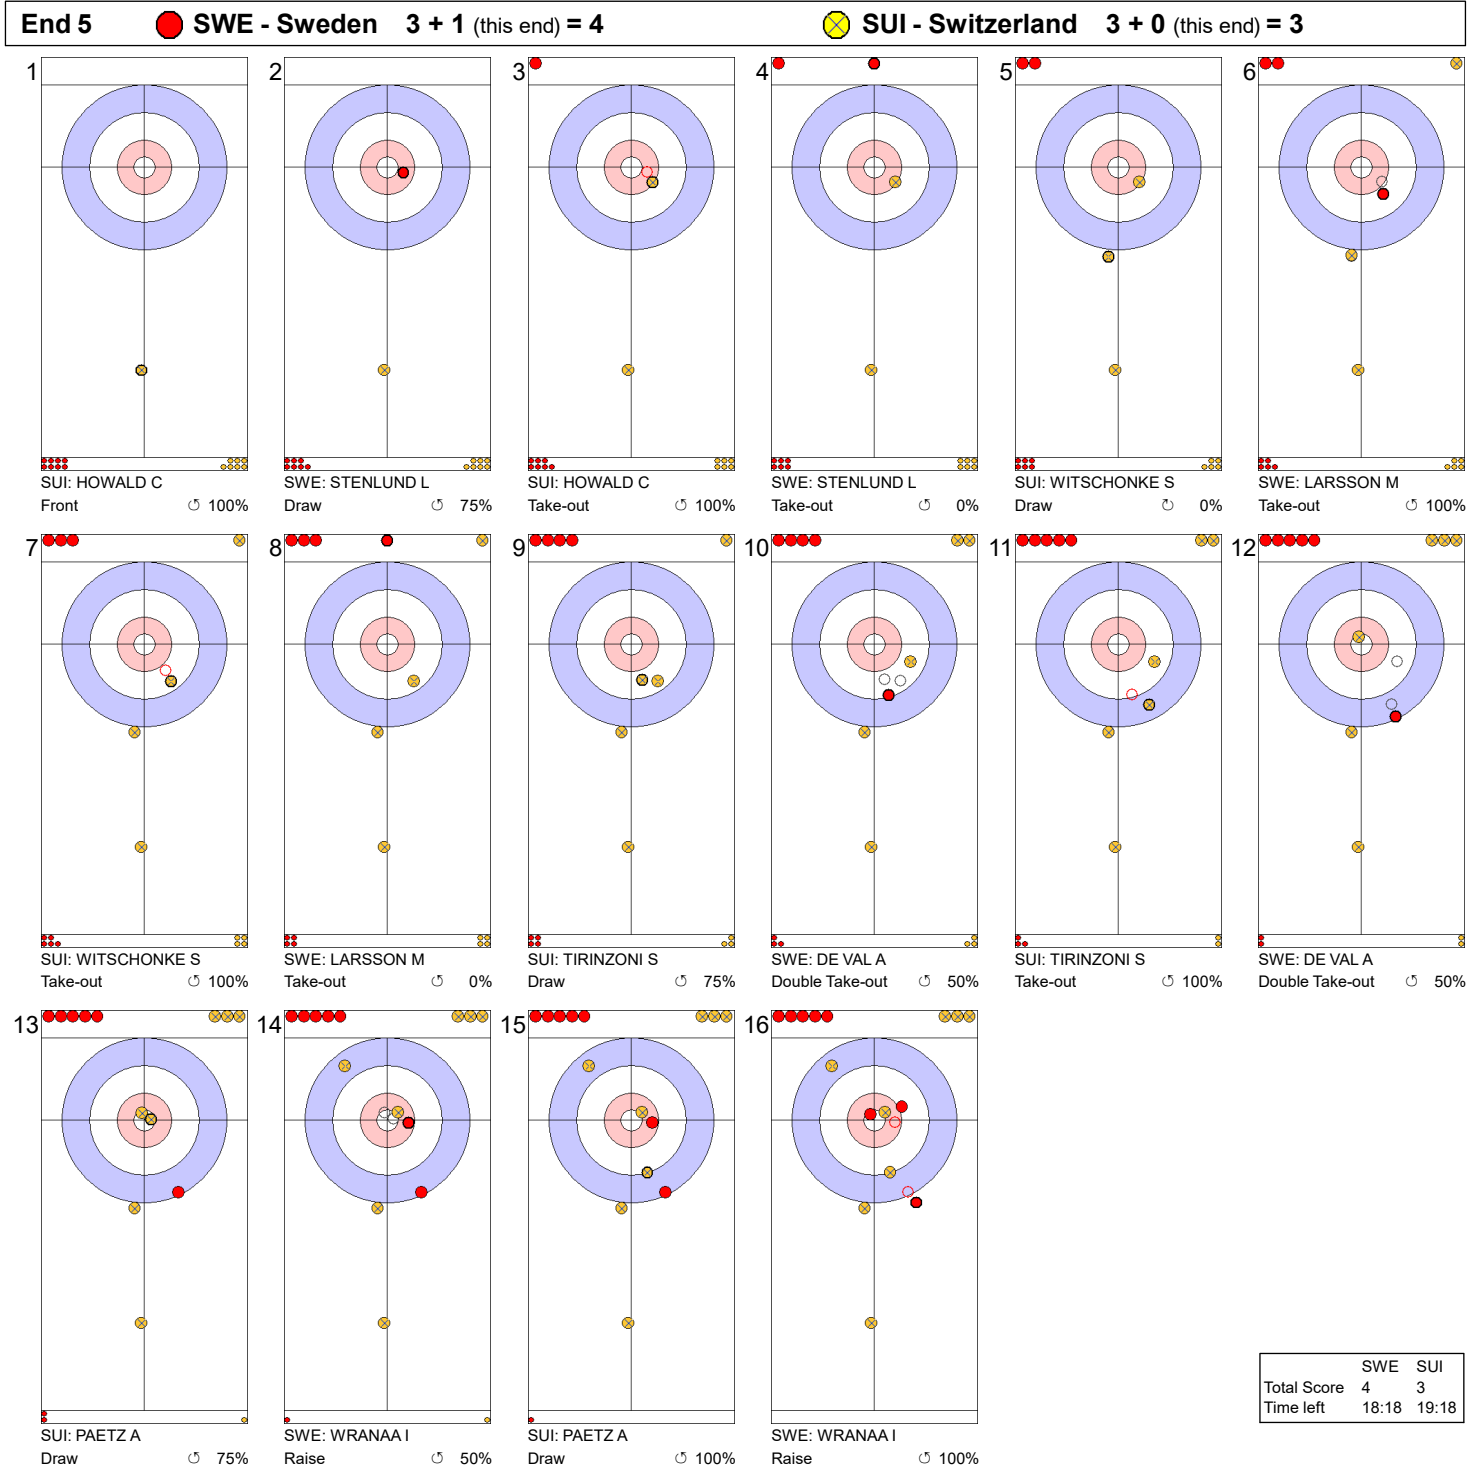

**Game - Shot by Shot**

**Legend:**  
 Clockwise     
 Counter-clockwise     
 - Not considered

**Game - Shot by Shot**

	SWE	SUI
Total Score	2	2
Time left	31:15	30:54

**Legend:**  
 ↻ Clockwise      ↺ Counter-clockwise      - Not considered

**Game - Shot by Shot**

**Legend:**  
 Clockwise     
 Counter-clockwise     
 - Not considered

**Game - Shot by Shot**

	SWE	SUI
Total Score	3	3
Time left	24:02	24:04

**Legend:**  
 ↻ Clockwise      ↺ Counter-clockwise      - Not considered

**Game - Shot by Shot**

**Legend:**  
 ↻ Clockwise      ↺ Counter-clockwise      - Not considered

**Game - Shot by Shot**

**Legend:**  
 ↻ Clockwise      ↺ Counter-clockwise      - Not considered

**Game - Shot by Shot**

	SWE	SUI
Total Score	4	5
Time left	13:16	12:51

**Legend:**  
 Clockwise     
 Counter-clockwise     
 - Not considered

**Game - Shot by Shot**

**Legend:**  
 Clockwise     
 Counter-clockwise     
 - Not considered