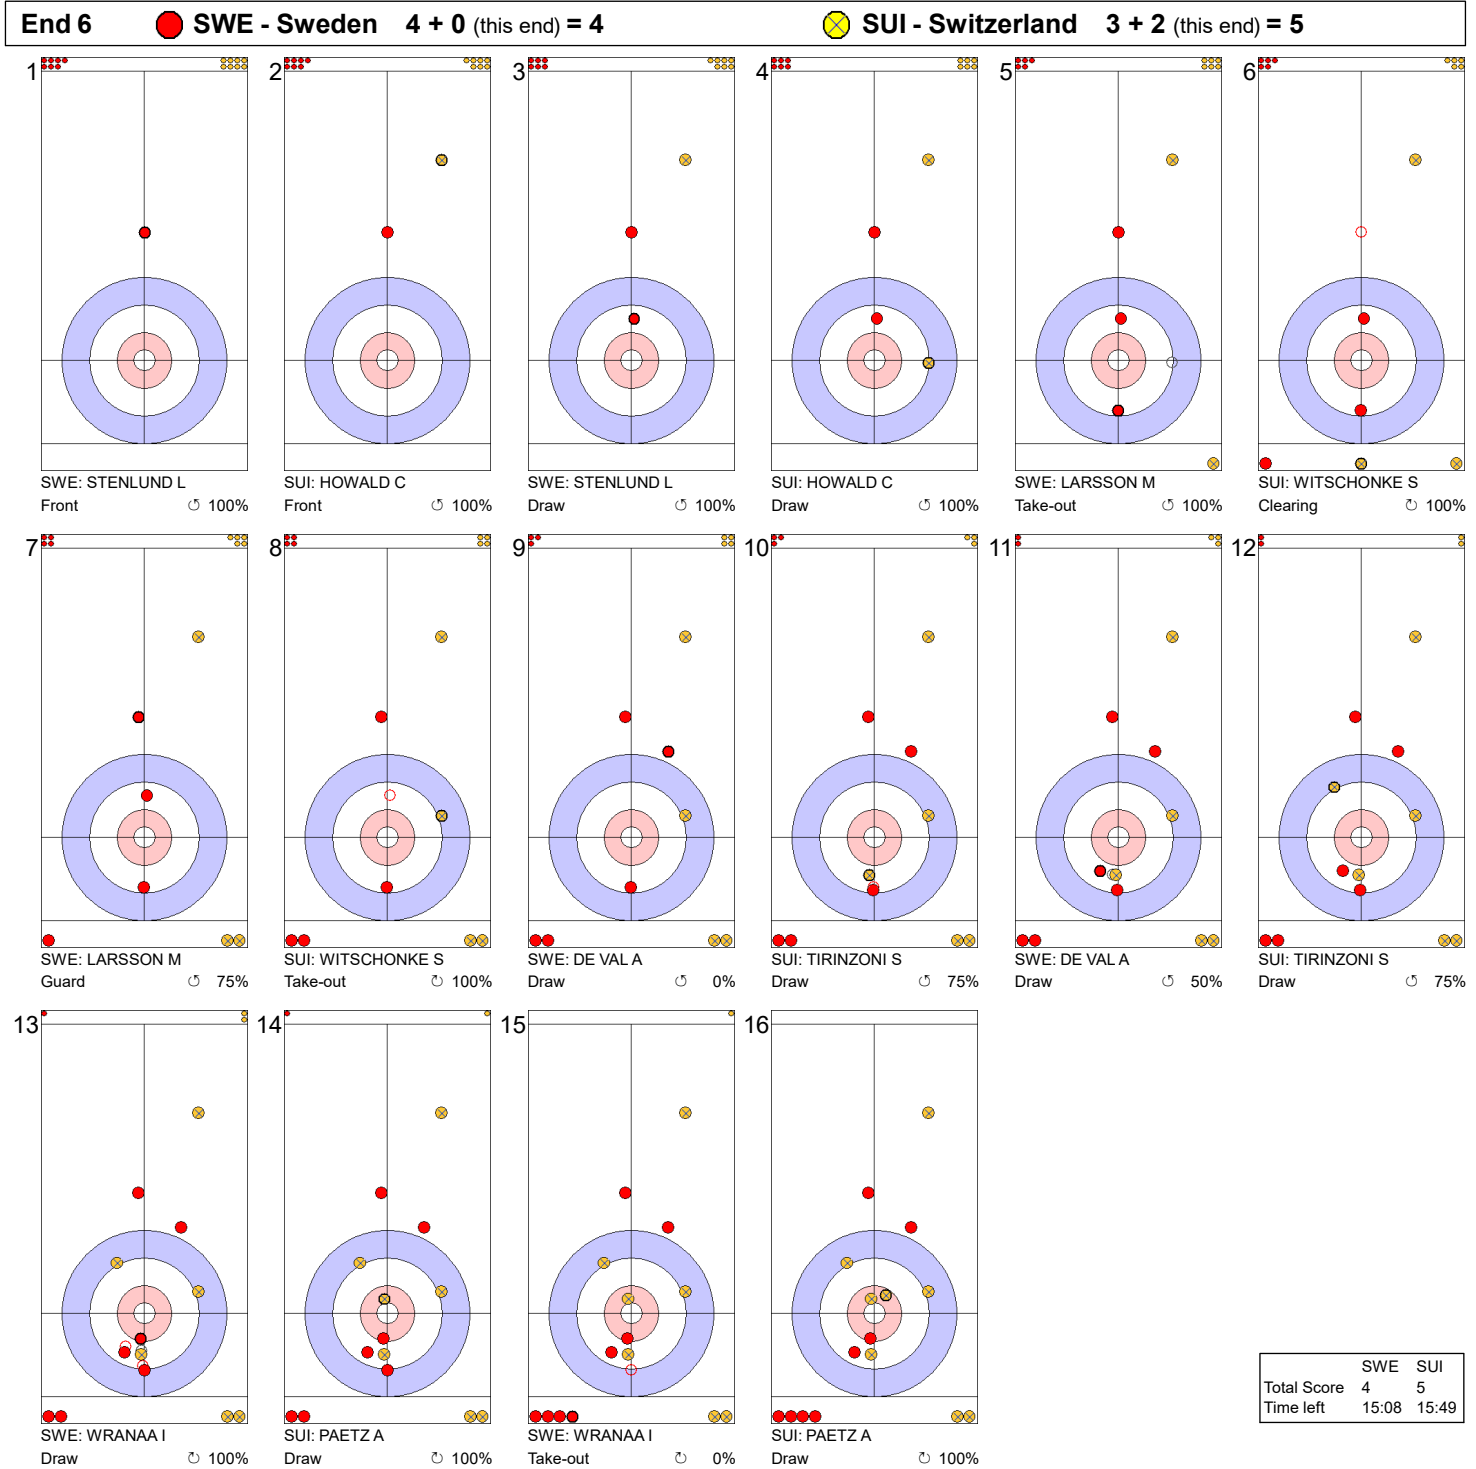

**Game - Shot by Shot**

**Legend:**  
 Clockwise     
 Counter-clockwise     
 - Not considered

**Game - Shot by Shot**

	SWE	SUI
Total Score	2	2
Time left	31:15	30:54

**Legend:**  
 ↻ Clockwise      ↺ Counter-clockwise      - Not considered

**Game - Shot by Shot**

**Legend:**  
 Clockwise     
 Counter-clockwise     
 - Not considered

**Game - Shot by Shot**

	SWE	SUI
Total Score	3	3
Time left	24:02	24:04

**Legend:**  
 ↻ Clockwise      ↺ Counter-clockwise      - Not considered

**Game - Shot by Shot**

**Legend:**  
 ↻ Clockwise      ↺ Counter-clockwise      - Not considered

**Game - Shot by Shot**

**Legend:**  
 ↻ Clockwise      ↺ Counter-clockwise      - Not considered

**Game - Shot by Shot**

	SWE	SUI
Total Score	4	5
Time left	13:16	12:51

**Legend:**  
 Clockwise     
 Counter-clockwise     
 - Not considered

**Game - Shot by Shot**

**Legend:**  
 Clockwise     
 Counter-clockwise     
 - Not considered