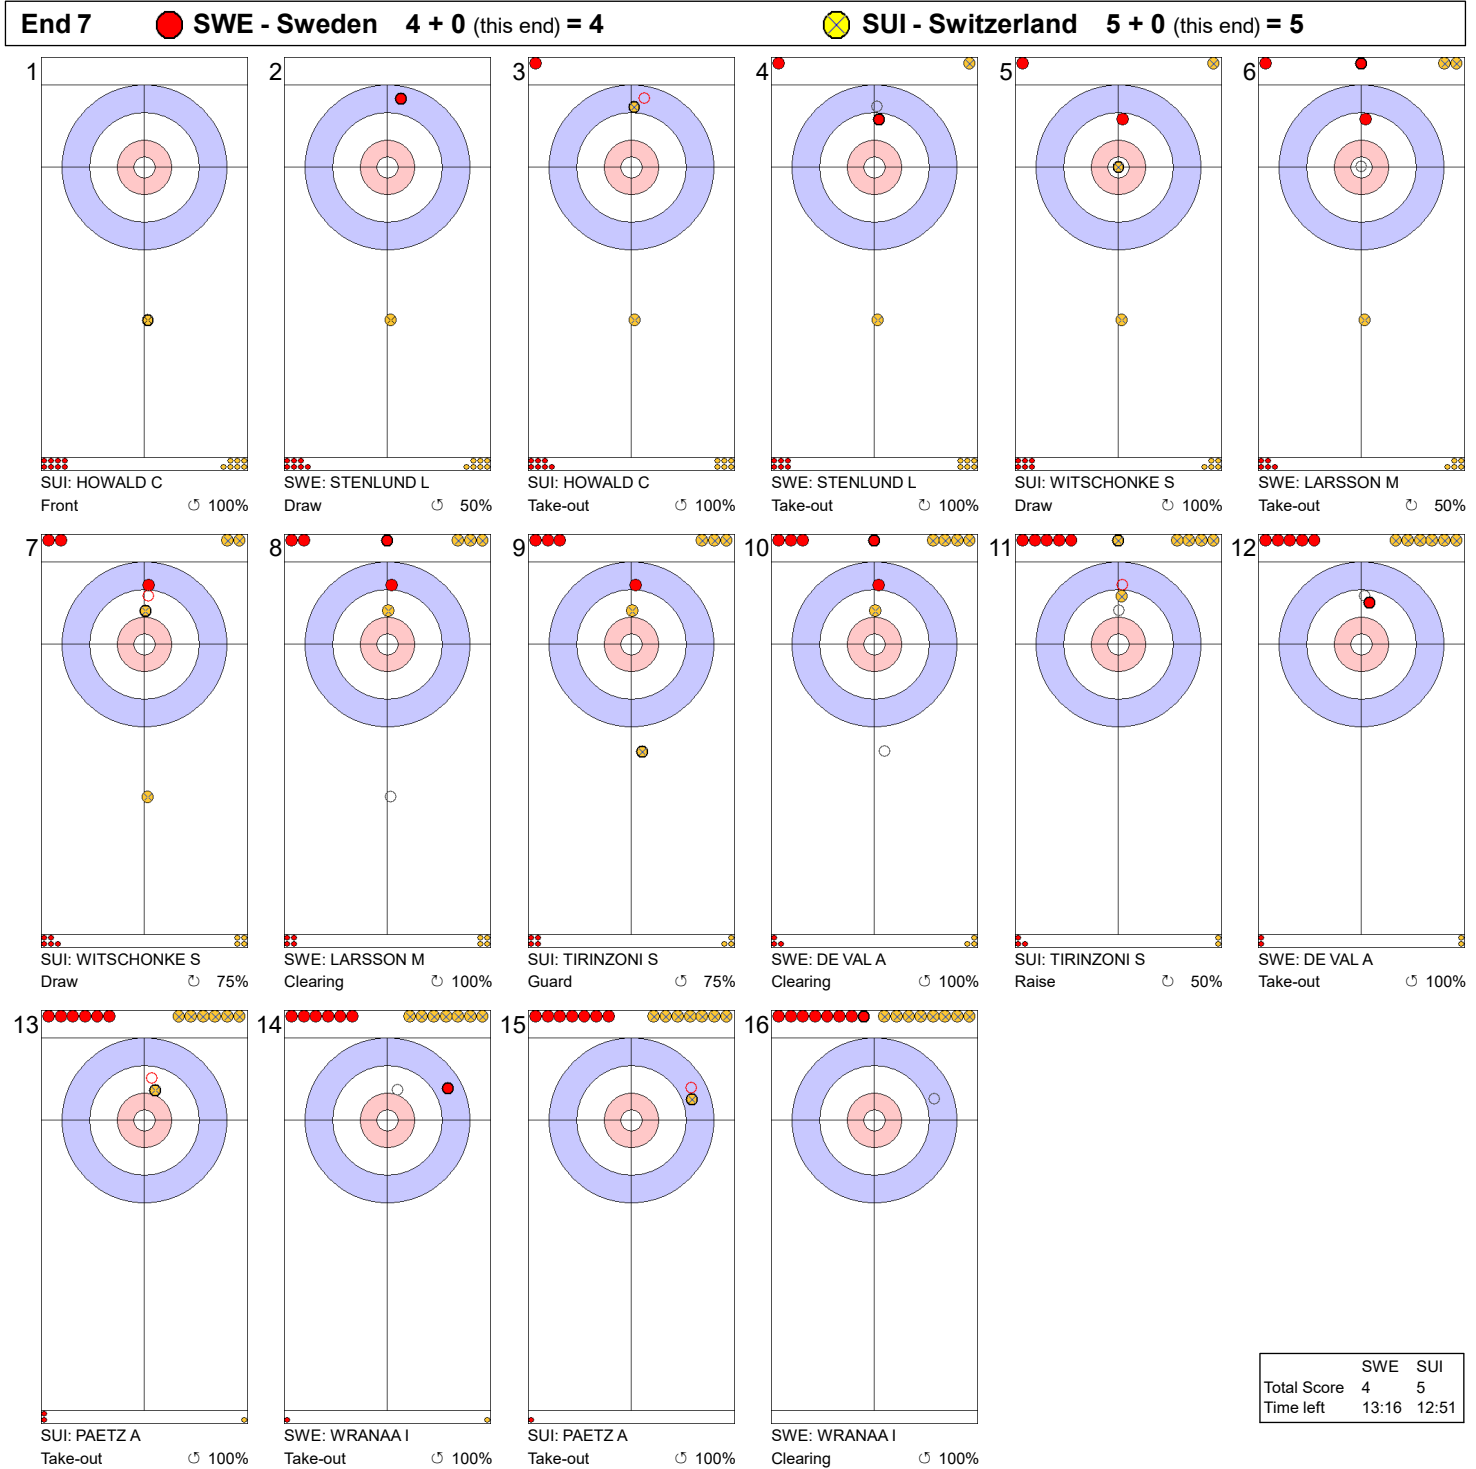

**Game - Shot by Shot**

**Legend:**  
 Clockwise     
 Counter-clockwise     
 - Not considered

**Game - Shot by Shot**

	SWE	SUI
Total Score	3	3
Time left	24:02	24:04

**Legend:**  
 ↻ Clockwise      ↺ Counter-clockwise      - Not considered

**Game - Shot by Shot**

**Legend:**  
 ↻ Clockwise      ↺ Counter-clockwise      - Not considered

**Game - Shot by Shot**

**Legend:**  
 ↻ Clockwise      ↺ Counter-clockwise      - Not considered

**Game - Shot by Shot**

	SWE	SUI
Total Score	4	5
Time left	13:16	12:51

**Legend:**  
 Clockwise     
 Counter-clockwise     
 - Not considered

**Game - Shot by Shot**

**Legend:**  
 Clockwise     
 Counter-clockwise     
 - Not considered

**Game - Shot by Shot**

**End 9**    ● **SWE - Sweden** 4 + 0 (this end) = 4    ● **SUI - Switzerland** 6 + 1 (this end) = 7

	SWE	SUI
Total Score	4	7
Time left	4:07	3:55

**Legend:**  
 ↻ Clockwise      ↺ Counter-clockwise      - Not considered