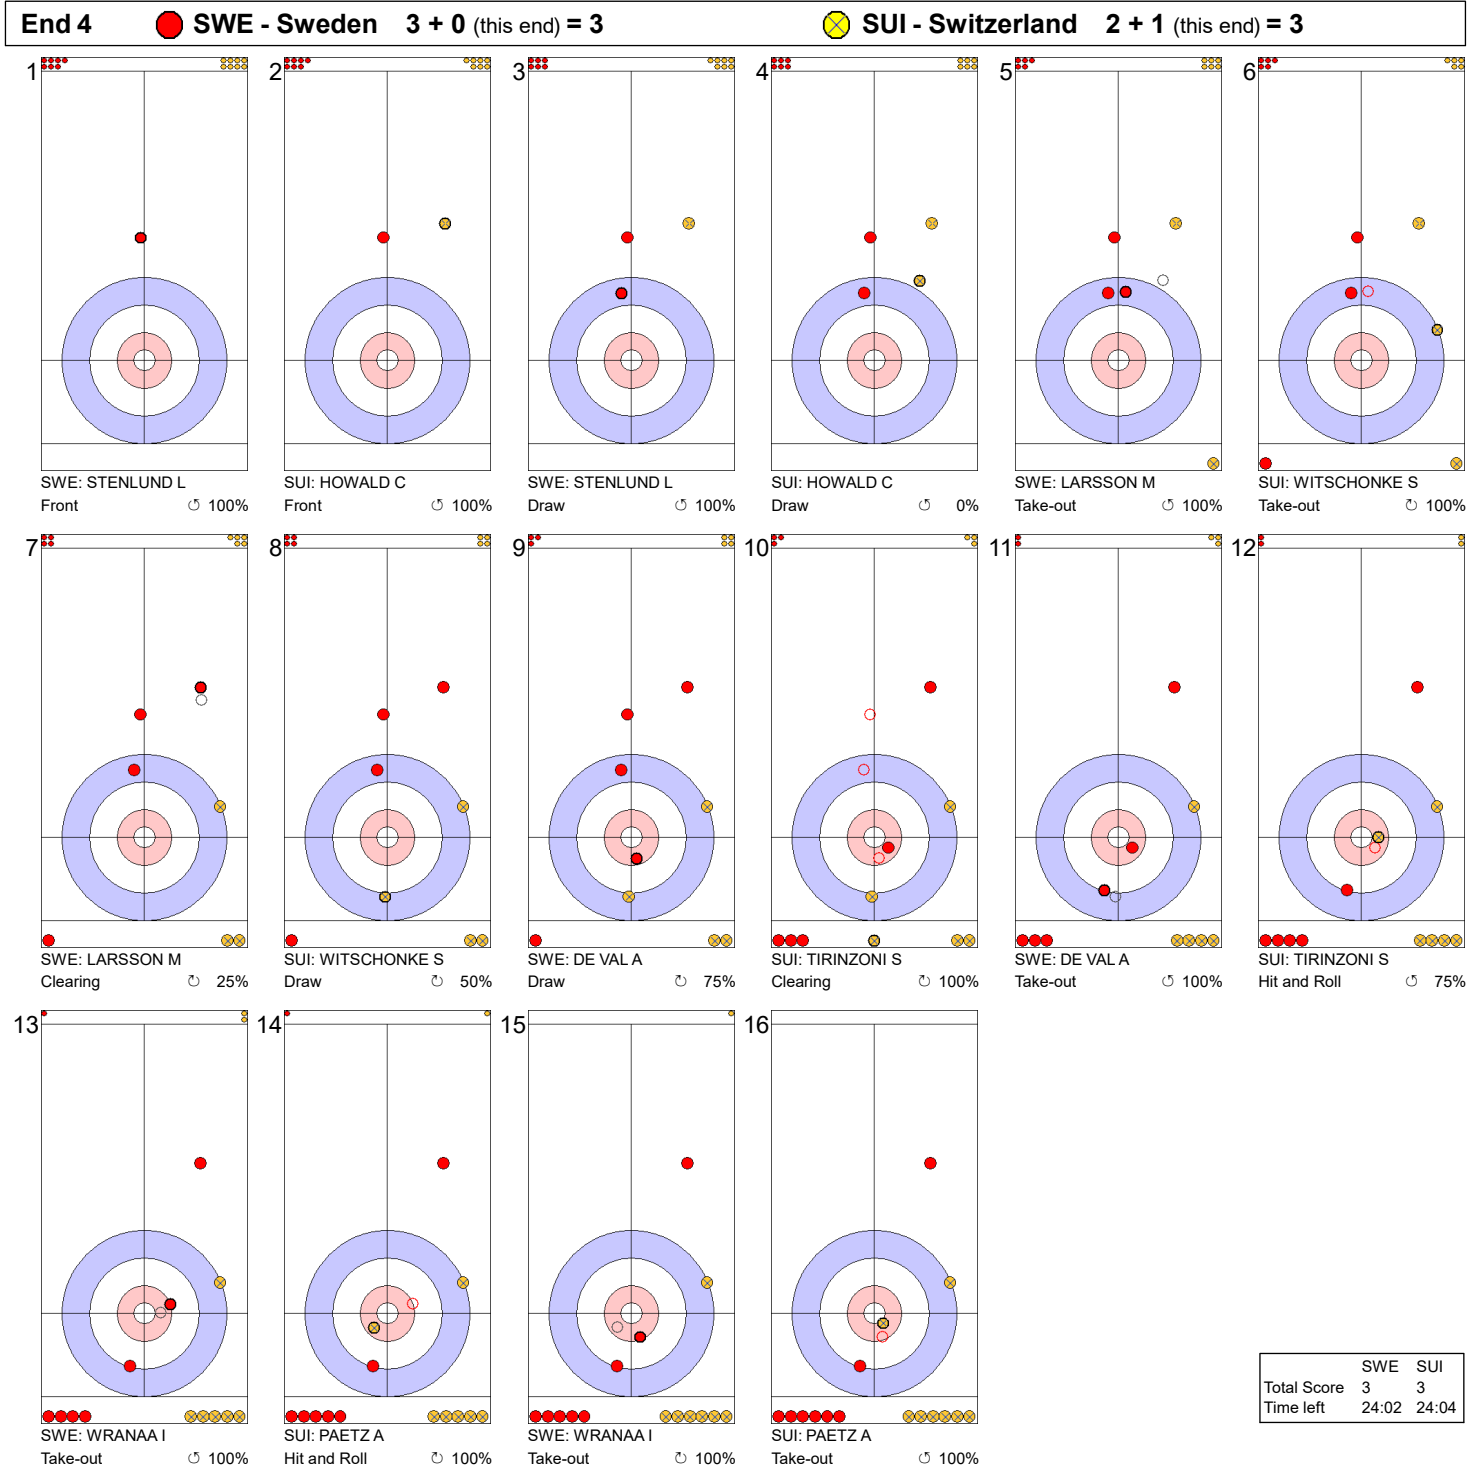

**Game - Shot by Shot**

**Legend:**  
 Clockwise     
 Counter-clockwise     
 - Not considered

**Game - Shot by Shot**

	SWE	SUI
Total Score	2	2
Time left	31:15	30:54

**Legend:**  
 ↻ Clockwise      ↺ Counter-clockwise      - Not considered

**Game - Shot by Shot**

**Legend:**  
 Clockwise     
 Counter-clockwise     
 - Not considered

**Game - Shot by Shot**

	SWE	SUI
Total Score	3	3
Time left	24:02	24:04

**Legend:**  
 ↻ Clockwise      ↺ Counter-clockwise      - Not considered

**Game - Shot by Shot**

**Legend:**  
 ↻ Clockwise      ↺ Counter-clockwise      - Not considered

**Game - Shot by Shot**

**Legend:**  
 ↻ Clockwise      ↺ Counter-clockwise      - Not considered

**Game - Shot by Shot**

	SWE	SUI
Total Score	4	5
Time left	13:16	12:51

**Legend:**  
 Clockwise     
 Counter-clockwise     
 - Not considered

**Game - Shot by Shot**

**Legend:**  
 Clockwise     
 Counter-clockwise     
 - Not considered