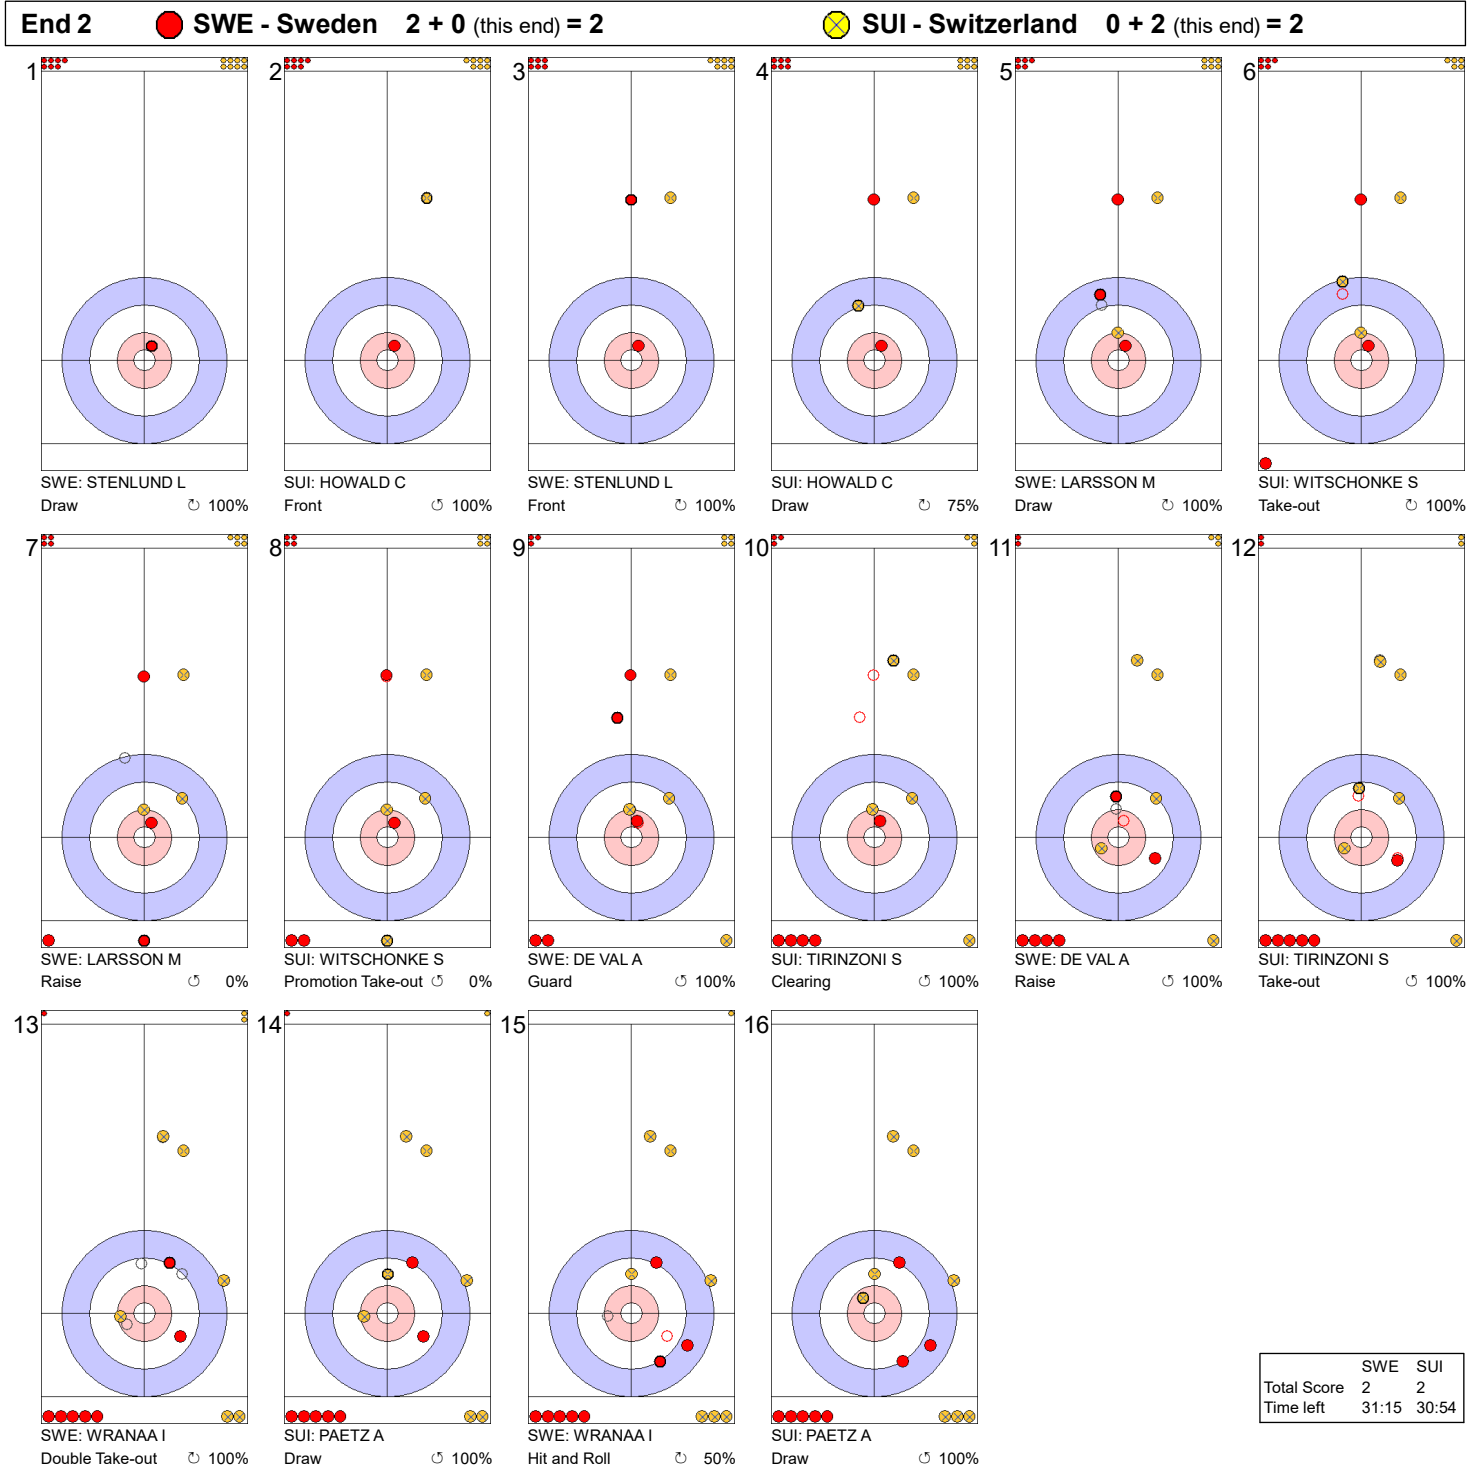

**Game - Shot by Shot**

**Legend:**  
 Clockwise     
 Counter-clockwise     
 - Not considered

**Game - Shot by Shot**

	SWE	SUI
Total Score	2	2
Time left	31:15	30:54

**Legend:**  
 ↻ Clockwise      ↺ Counter-clockwise      - Not considered

**Game - Shot by Shot**

**Legend:**  
 Clockwise     
 Counter-clockwise     
 - Not considered

**Game - Shot by Shot**

	SWE	SUI
Total Score	3	3
Time left	24:02	24:04

**Legend:**  
 ↻ Clockwise      ↺ Counter-clockwise      - Not considered

**Game - Shot by Shot**

**Legend:**  
 ↻ Clockwise      ↺ Counter-clockwise      - Not considered

**Game - Shot by Shot**

**Legend:**  
 ↻ Clockwise      ↺ Counter-clockwise      - Not considered

**Game - Shot by Shot**

	SWE	SUI
Total Score	4	5
Time left	13:16	12:51

**Legend:**  
 Clockwise     
 Counter-clockwise     
 - Not considered

**Game - Shot by Shot**

**Legend:**  
 Clockwise     
 Counter-clockwise     
 - Not considered