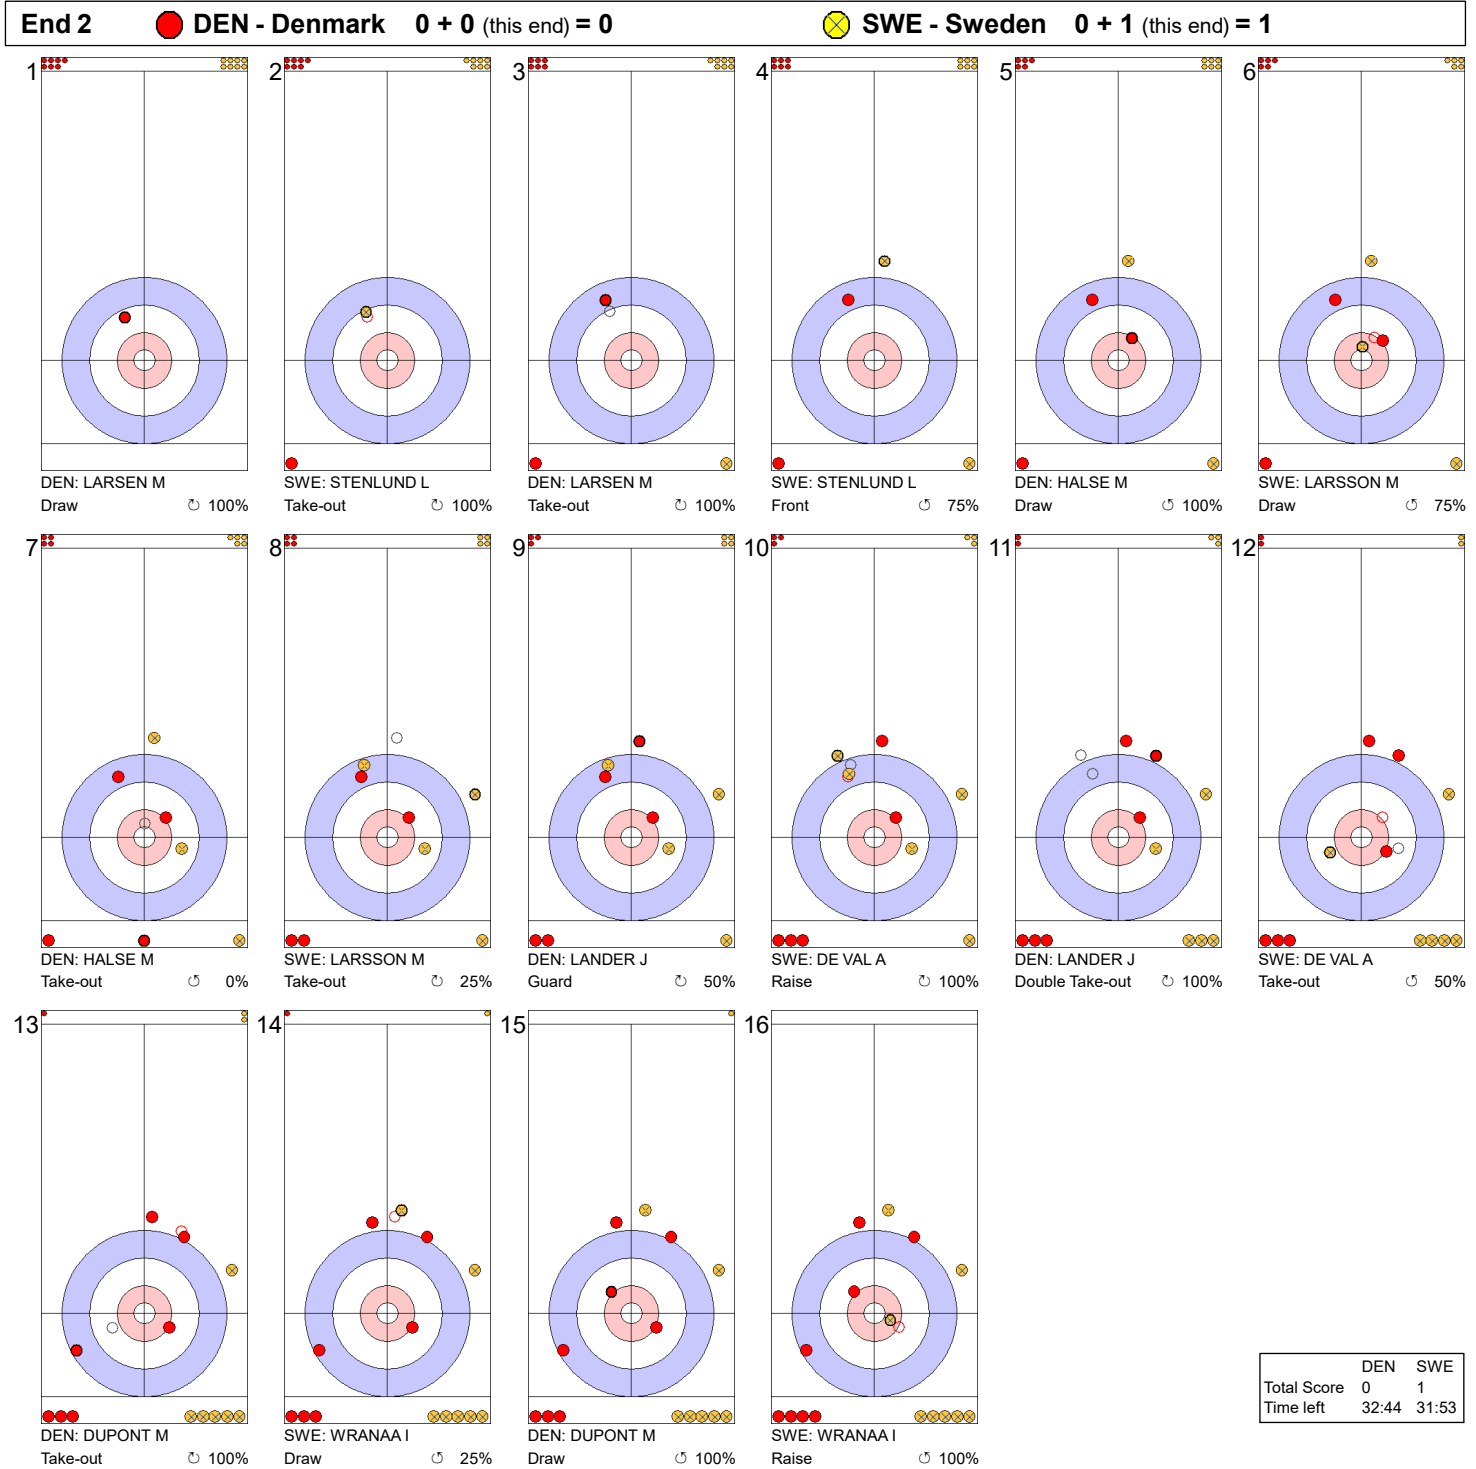

Game - Shot by Shot

Legend:
 ↻ Clockwise ↺ Counter-clockwise - Not considered

Game - Shot by Shot

	DEN	SWE
Total Score	0	1
Time left	32:44	31:53

Legend:
 ↻ Clockwise ↺ Counter-clockwise - Not considered

Game - Shot by Shot

Legend:
 ↻ Clockwise ↺ Counter-clockwise - Not considered

Game - Shot by Shot

Legend:
 ↻ Clockwise ↺ Counter-clockwise - Not considered

Game - Shot by Shot

Legend:
 ↻ Clockwise ↺ Counter-clockwise - Not considered

Game - Shot by Shot

Legend:
 ↻ Clockwise ↺ Counter-clockwise - Not considered

Game - Shot by Shot

Legend:
 ↻ Clockwise ↺ Counter-clockwise - Not considered