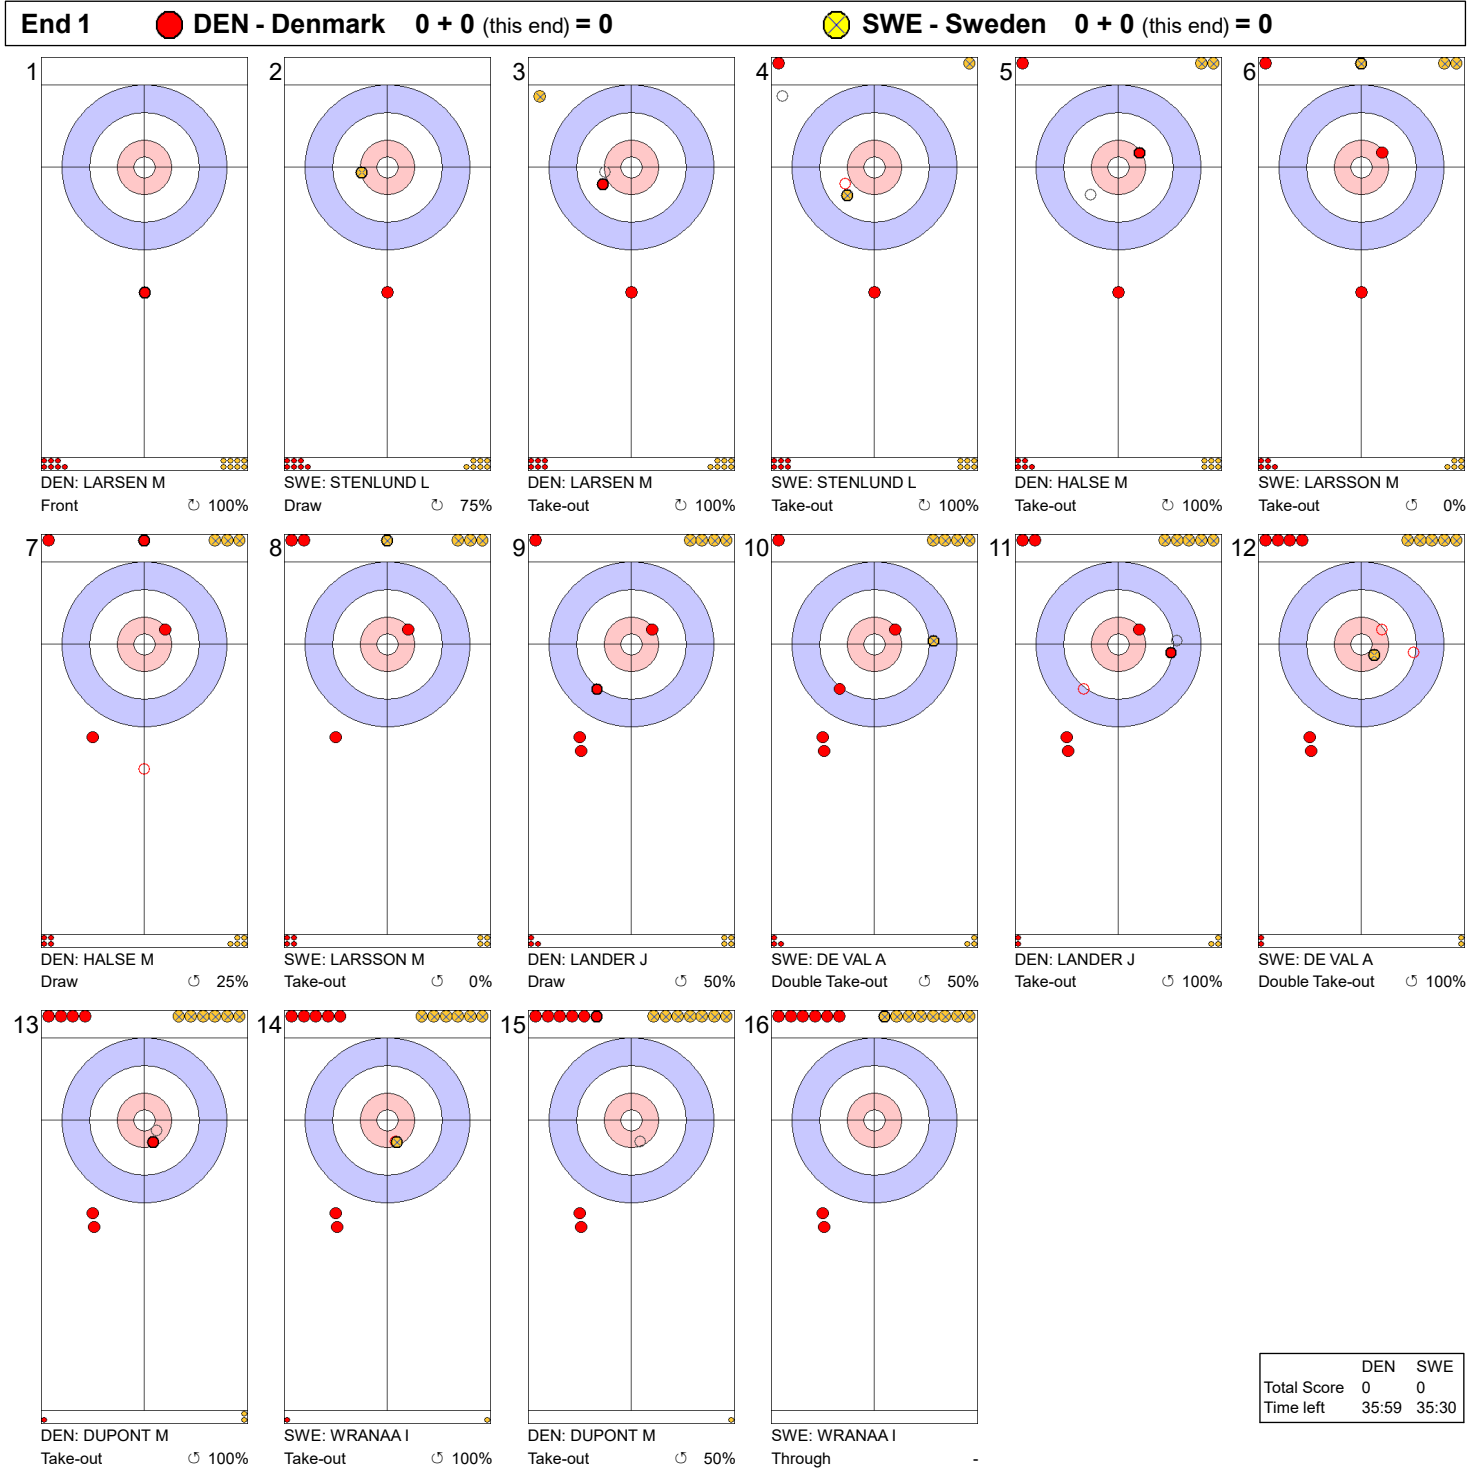

Game - Shot by Shot

Legend:
 ↻ Clockwise ↺ Counter-clockwise - Not considered

Game - Shot by Shot

	DEN	SWE
Total Score	0	1
Time left	32:44	31:53

Legend:
 ↻ Clockwise ↺ Counter-clockwise - Not considered

Game - Shot by Shot

Legend:
 ↻ Clockwise ↺ Counter-clockwise - Not considered

Game - Shot by Shot

Legend:
 ↻ Clockwise ↺ Counter-clockwise - Not considered

Game - Shot by Shot

Legend:
 ↻ Clockwise ↺ Counter-clockwise - Not considered

Game - Shot by Shot

Legend:
 ↻ Clockwise ↺ Counter-clockwise - Not considered

Game - Shot by Shot

Legend:
 ↻ Clockwise ↺ Counter-clockwise - Not considered