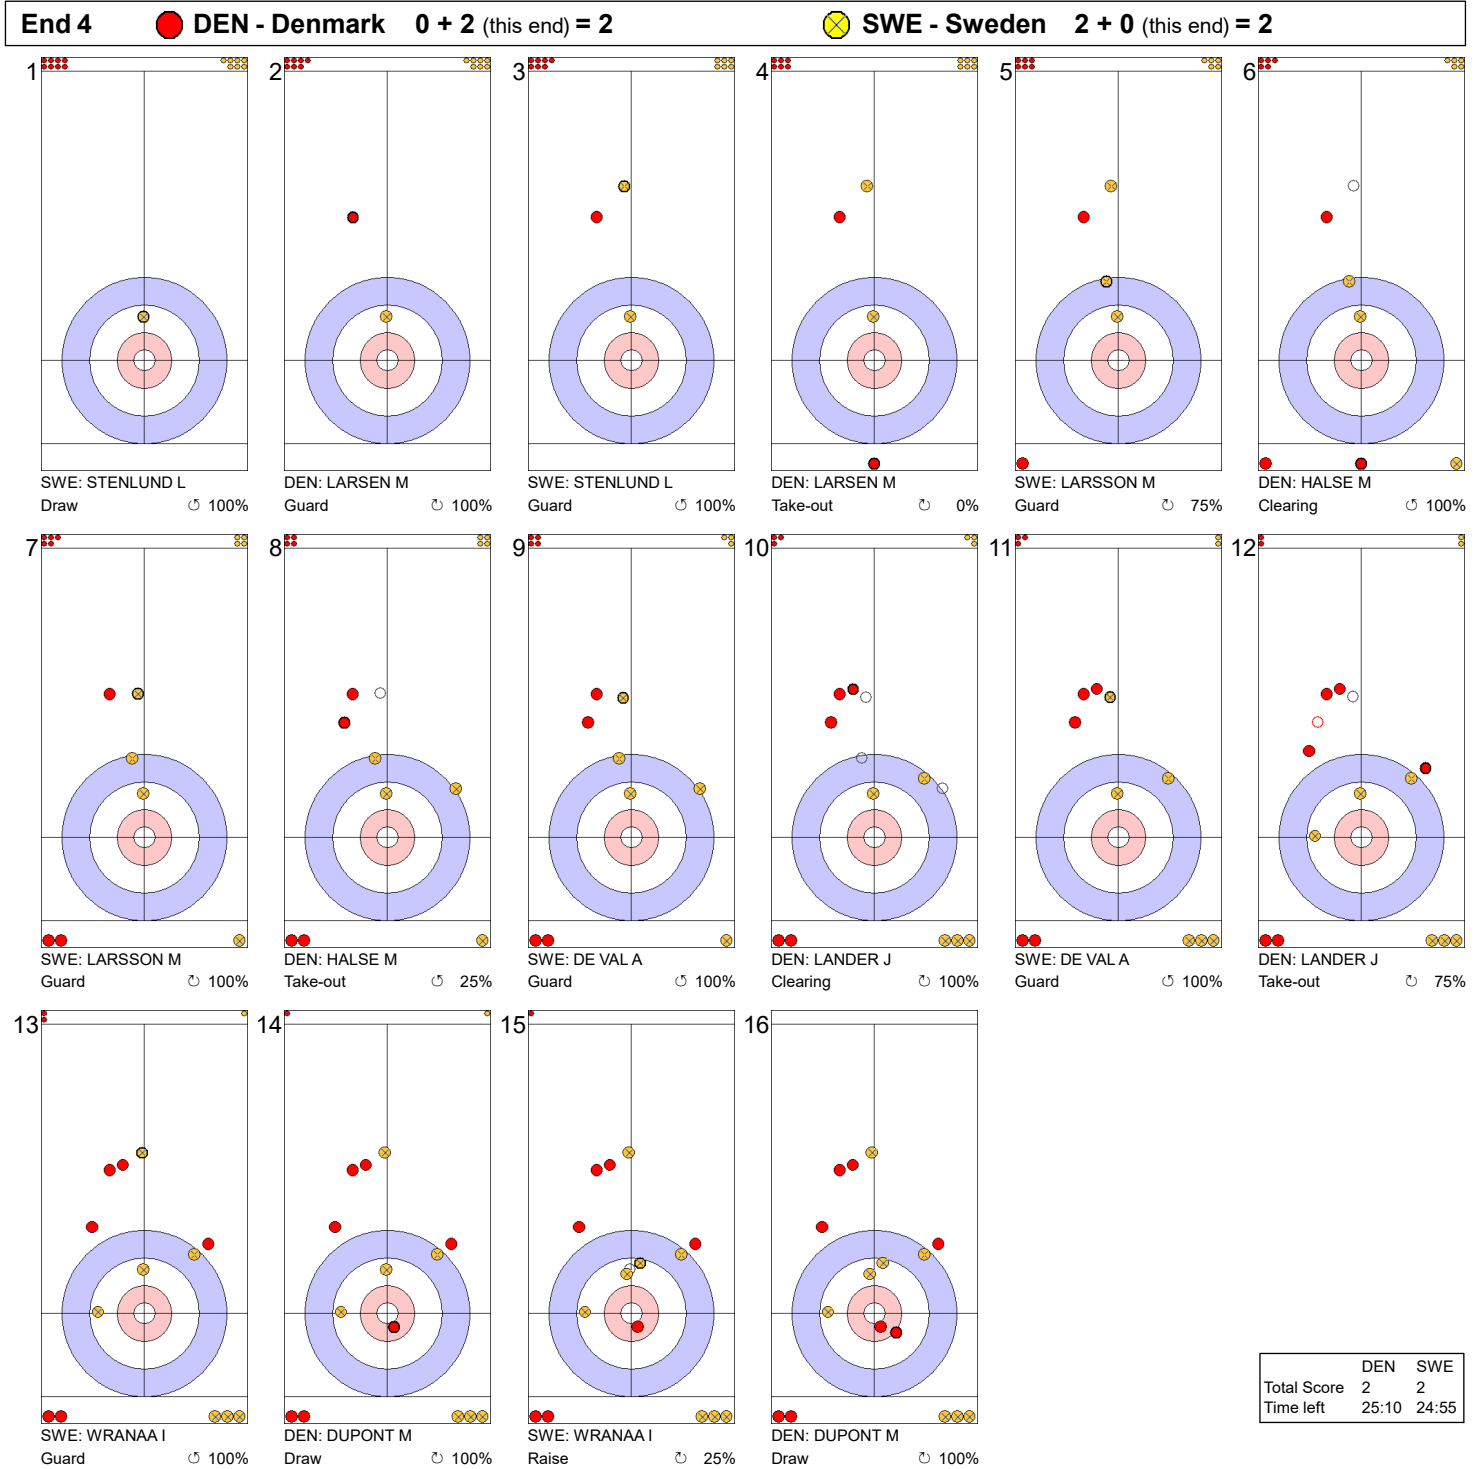

Game - Shot by Shot

Legend:
 ↻ Clockwise ↺ Counter-clockwise - Not considered

Game - Shot by Shot

	DEN	SWE
Total Score	0	1
Time left	32:44	31:53

Legend:
 ↻ Clockwise ↺ Counter-clockwise - Not considered

Game - Shot by Shot

Legend:
 ↻ Clockwise ↺ Counter-clockwise - Not considered

Game - Shot by Shot

Legend:
 ↻ Clockwise ↺ Counter-clockwise - Not considered

Game - Shot by Shot

Legend:
 ↻ Clockwise ↺ Counter-clockwise - Not considered

Game - Shot by Shot

Legend:
 ↻ Clockwise ↺ Counter-clockwise - Not considered

Game - Shot by Shot

Legend:
 ↻ Clockwise ↺ Counter-clockwise - Not considered