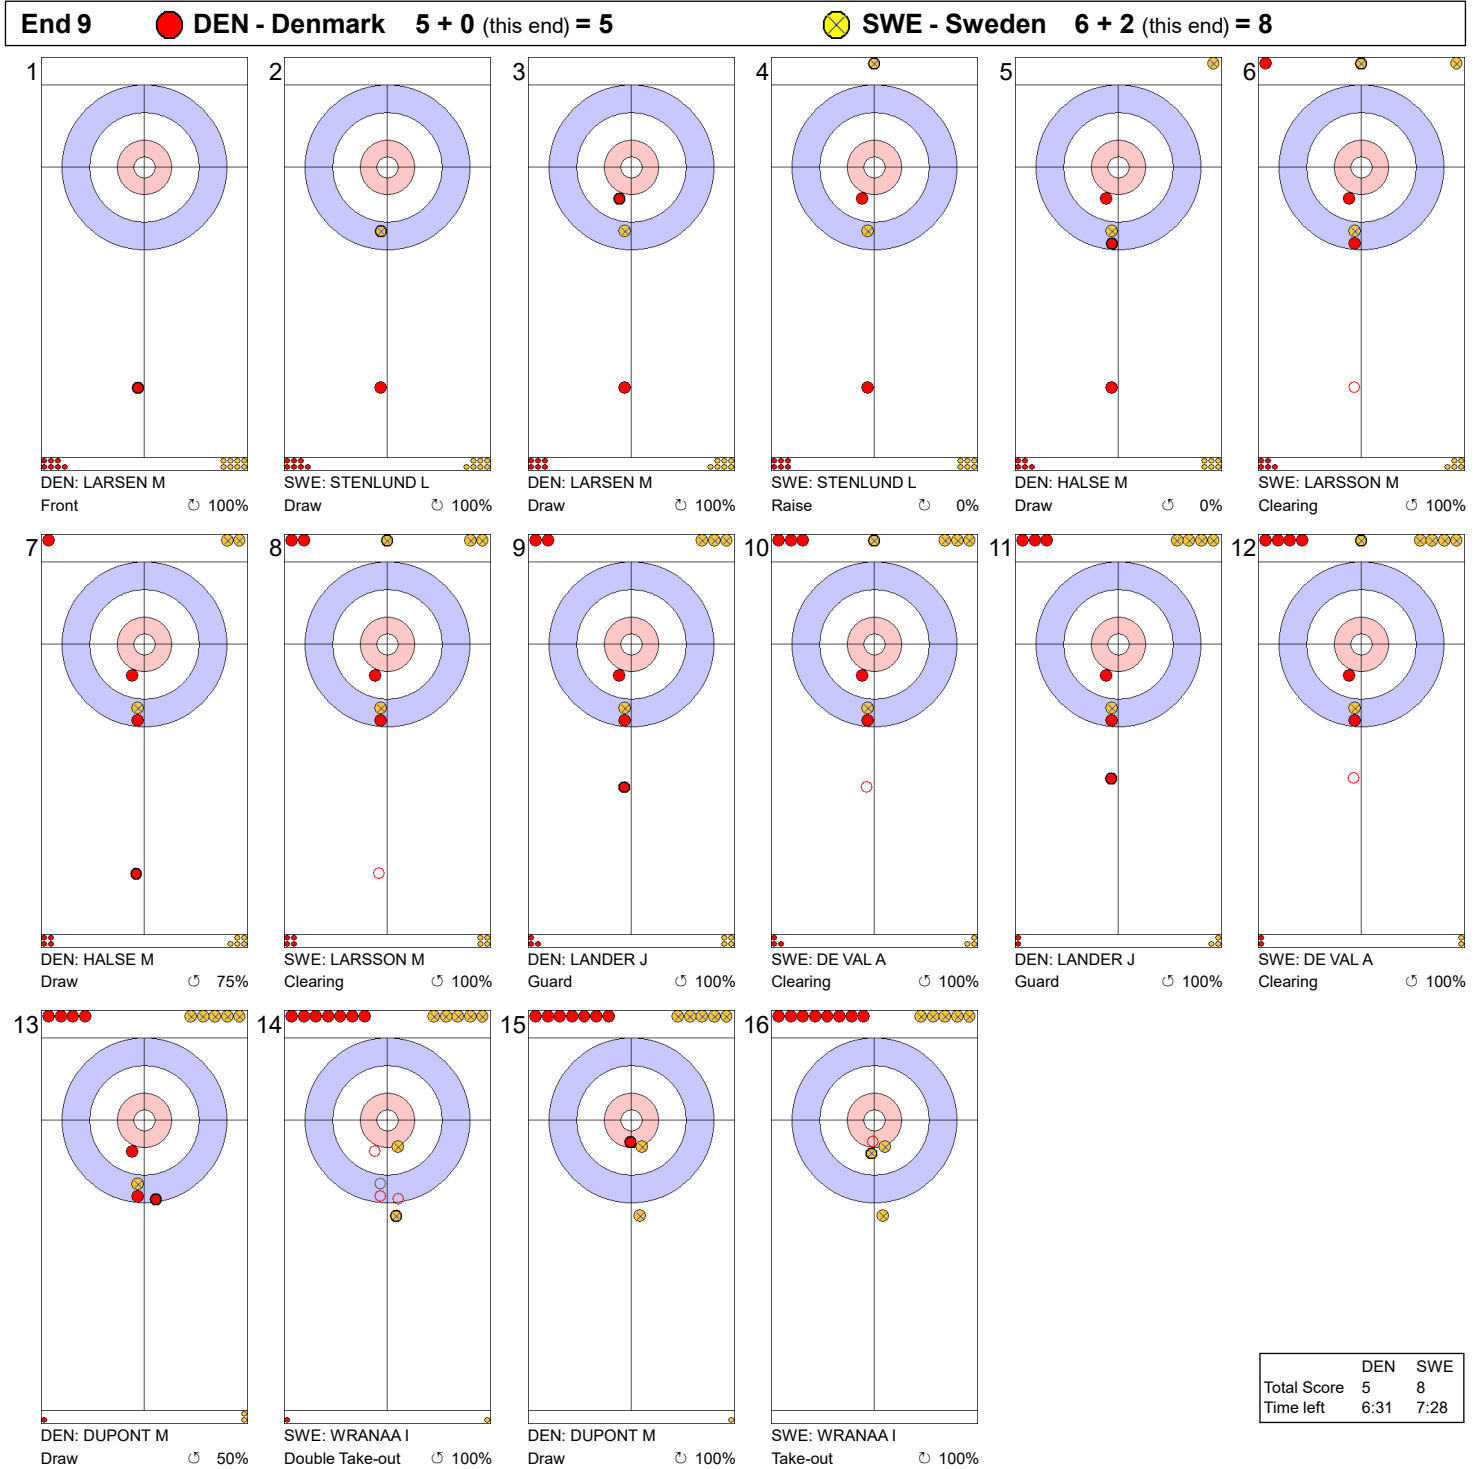

Game - Shot by Shot

Legend:
 ↻ Clockwise ↺ Counter-clockwise - Not considered

Game - Shot by Shot

	DEN	SWE
Total Score	0	1
Time left	32:44	31:53

Legend:
 ↻ Clockwise ↺ Counter-clockwise - Not considered

Game - Shot by Shot

Legend:
 ↻ Clockwise ↺ Counter-clockwise - Not considered

Game - Shot by Shot

Legend:
 ↻ Clockwise ↺ Counter-clockwise - Not considered

Game - Shot by Shot

Legend:
 ↻ Clockwise ↺ Counter-clockwise - Not considered

Game - Shot by Shot

Legend:
 ↻ Clockwise ↺ Counter-clockwise - Not considered

Game - Shot by Shot

Legend:
 ↻ Clockwise ↺ Counter-clockwise - Not considered