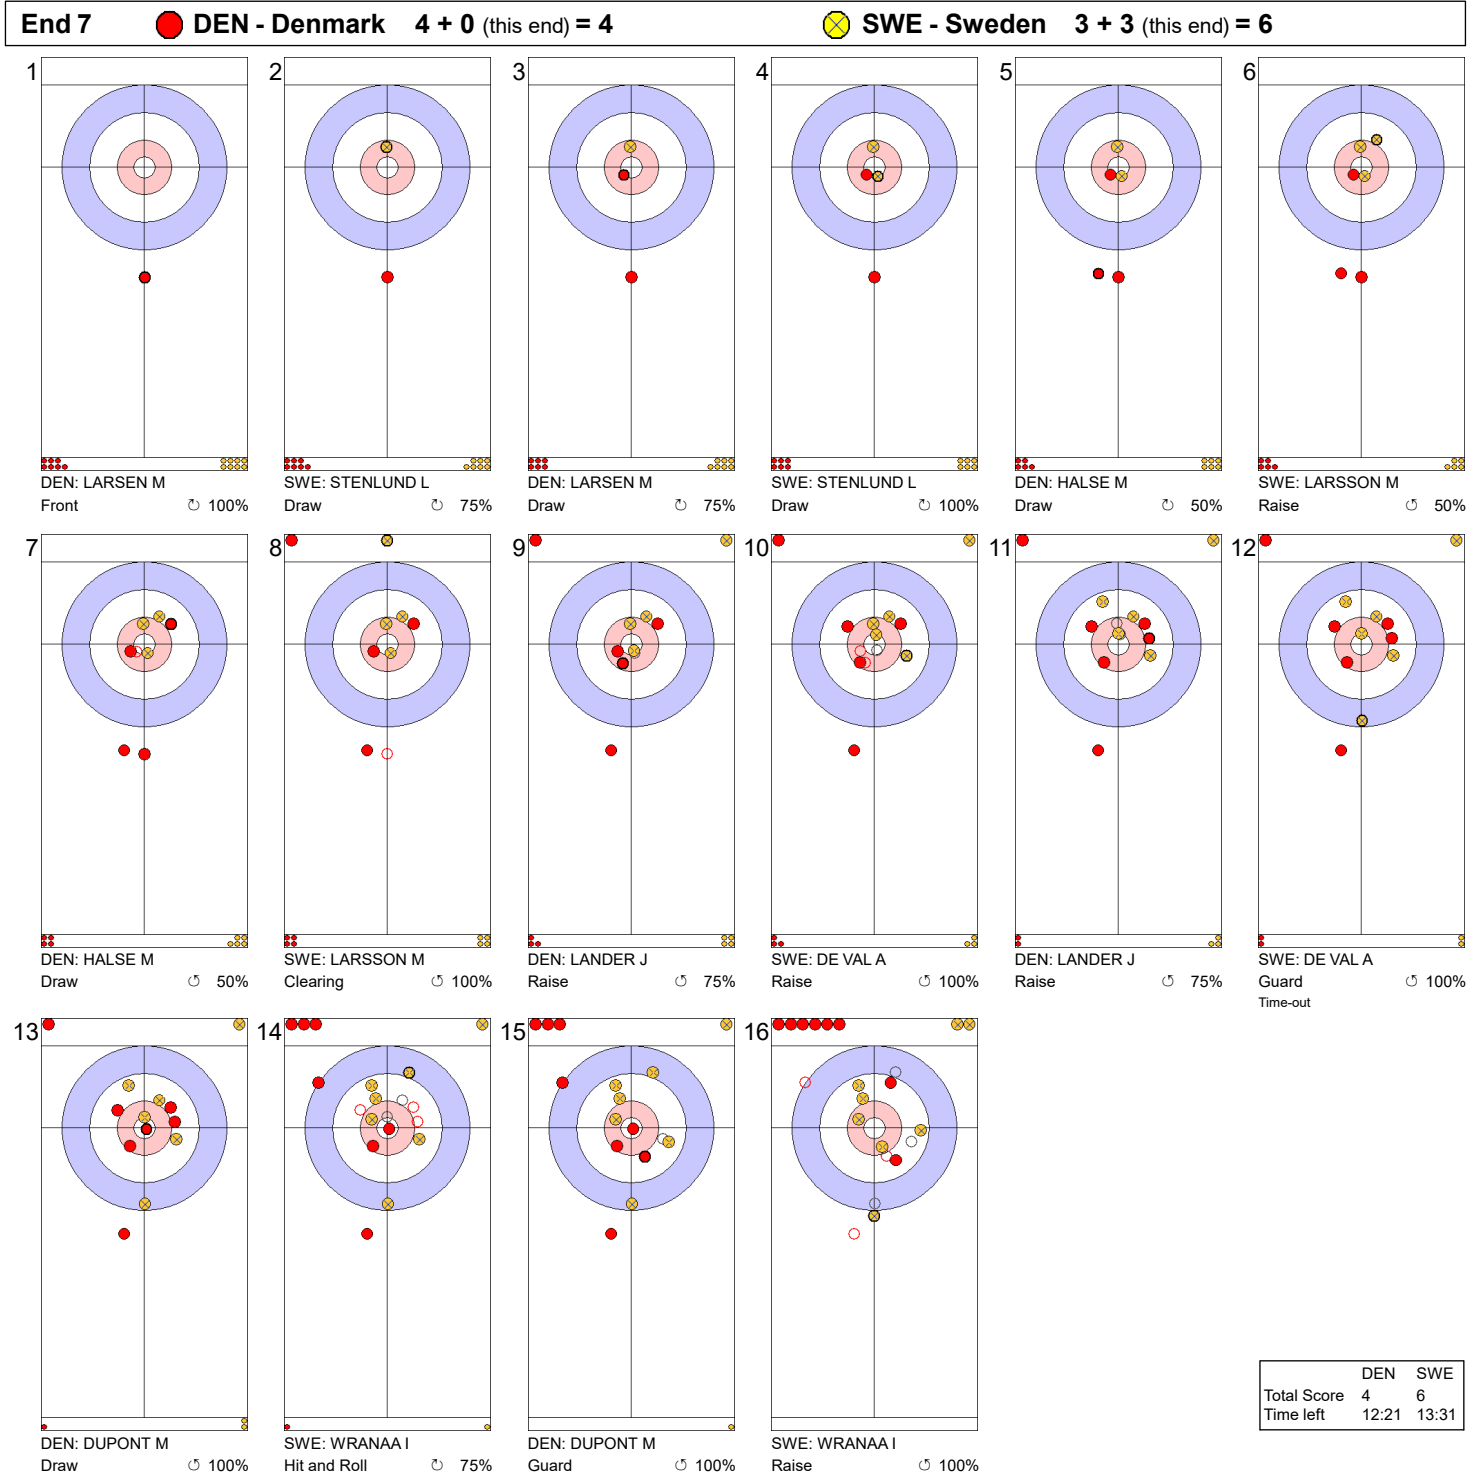

Game - Shot by Shot

Legend:
 ↻ Clockwise ↺ Counter-clockwise - Not considered

Game - Shot by Shot

	DEN	SWE
Total Score	0	1
Time left	32:44	31:53

Legend:
 ↻ Clockwise ↺ Counter-clockwise - Not considered

Game - Shot by Shot

Legend:
 ↻ Clockwise ↺ Counter-clockwise - Not considered

Game - Shot by Shot

Legend:
 ↻ Clockwise ↺ Counter-clockwise - Not considered

Game - Shot by Shot

Legend:
 ↻ Clockwise ↺ Counter-clockwise - Not considered

Game - Shot by Shot

Legend:
 ↻ Clockwise ↺ Counter-clockwise - Not considered

Game - Shot by Shot

Legend:
 ↻ Clockwise ↺ Counter-clockwise - Not considered