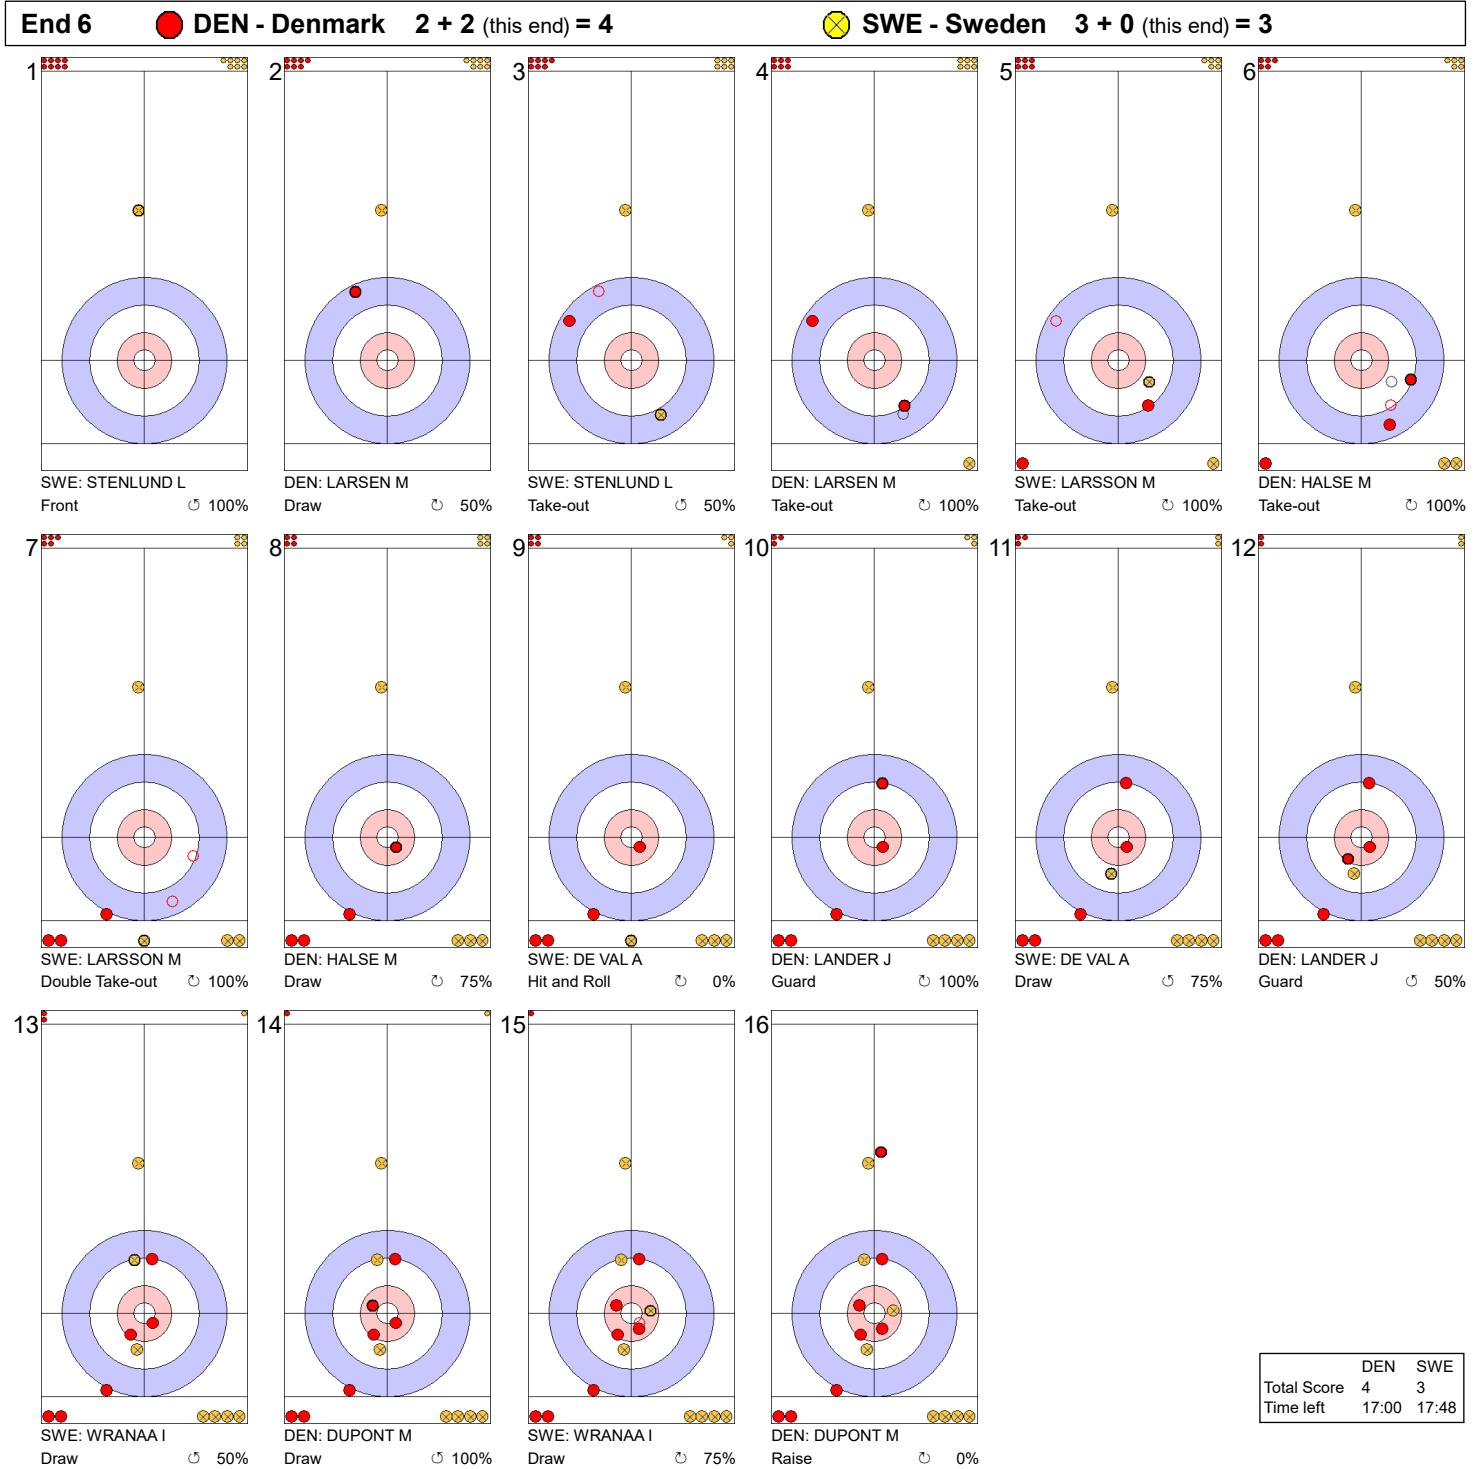

Game - Shot by Shot

Legend:
 ↻ Clockwise ↺ Counter-clockwise - Not considered

Game - Shot by Shot

	DEN	SWE
Total Score	0	1
Time left	32:44	31:53

Legend:
 ↻ Clockwise ↺ Counter-clockwise - Not considered

Game - Shot by Shot

Legend:
 ↻ Clockwise ↺ Counter-clockwise - Not considered

Game - Shot by Shot

Legend:
 ↻ Clockwise ↺ Counter-clockwise - Not considered

Game - Shot by Shot

Legend:
 ↻ Clockwise ↺ Counter-clockwise - Not considered

Game - Shot by Shot

Legend:
 ↻ Clockwise ↺ Counter-clockwise - Not considered

Game - Shot by Shot

Legend:
 ↻ Clockwise ↺ Counter-clockwise - Not considered