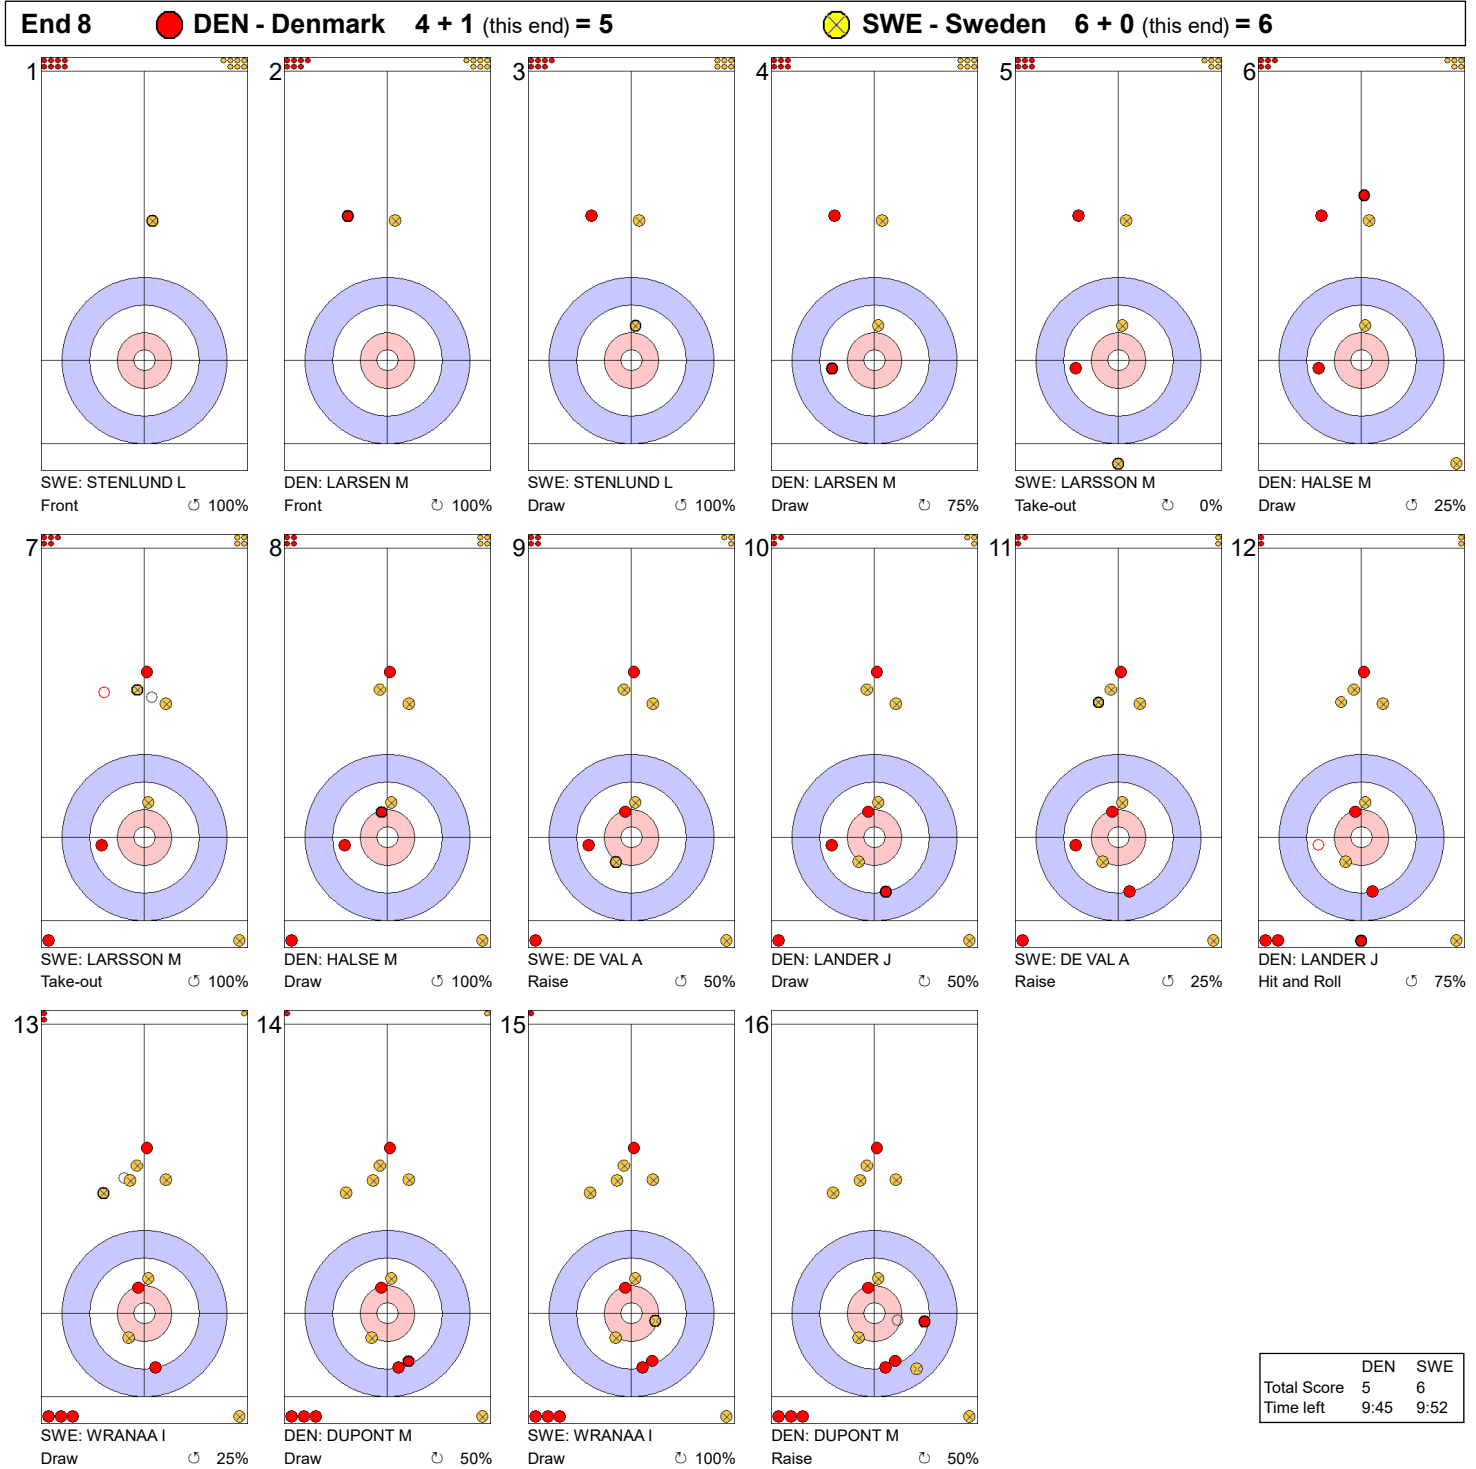

Game - Shot by Shot

Legend:
 ↻ Clockwise ↺ Counter-clockwise - Not considered

Game - Shot by Shot

	DEN	SWE
Total Score	0	1
Time left	32:44	31:53

Legend:
 ↻ Clockwise ↺ Counter-clockwise - Not considered

Game - Shot by Shot

Legend:
 ↻ Clockwise ↺ Counter-clockwise - Not considered

Game - Shot by Shot

Legend:
 ↻ Clockwise ↺ Counter-clockwise - Not considered

Game - Shot by Shot

Legend:
 ↻ Clockwise ↺ Counter-clockwise - Not considered

Game - Shot by Shot

Legend:
 ↻ Clockwise ↺ Counter-clockwise - Not considered

Game - Shot by Shot

Legend:
 ↻ Clockwise ↺ Counter-clockwise - Not considered