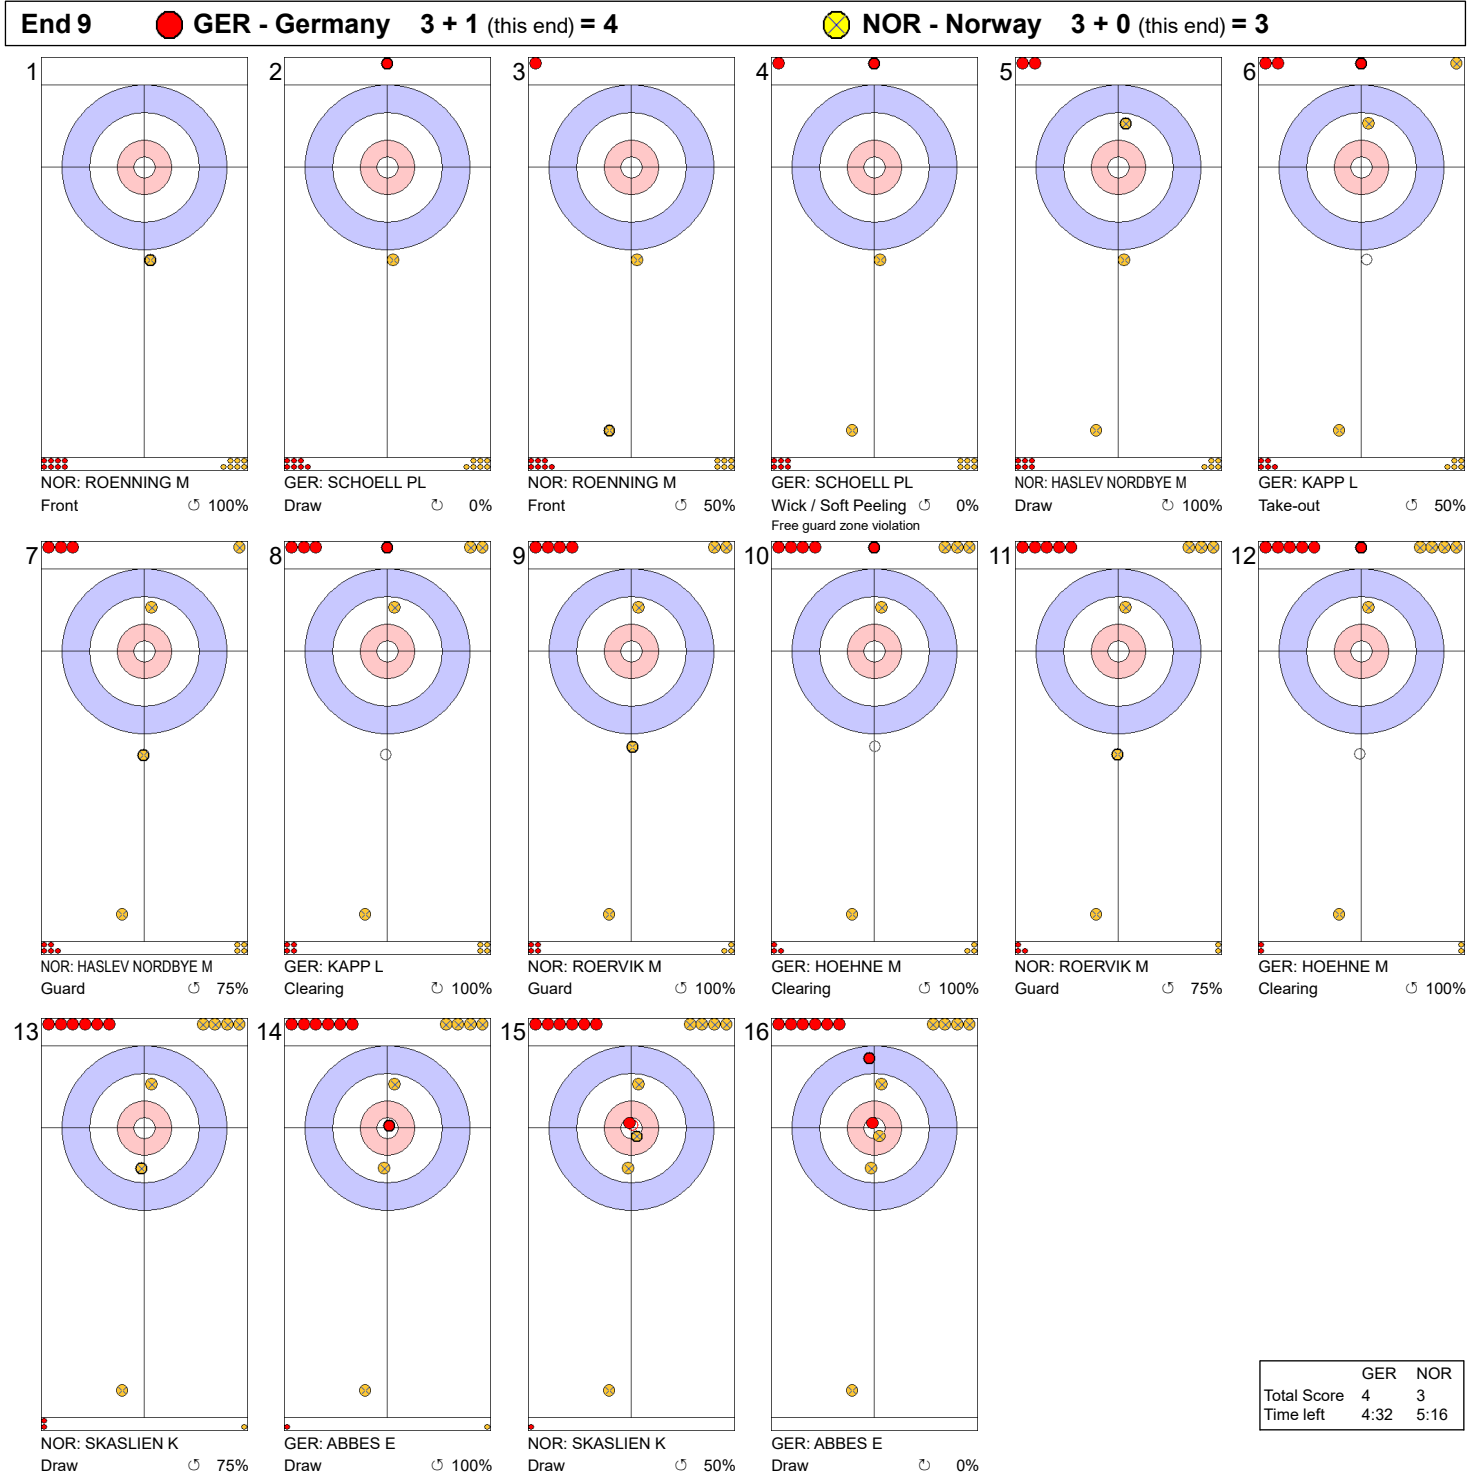

**Legend:**  
 ↻ Clockwise      ↺ Counter-clockwise      - Not considered

**Game - Shot by Shot**

**Legend:**  
 ↻ Clockwise      ↺ Counter-clockwise      - Not considered

**Game - Shot by Shot**

**Legend:**  
 ↻ Clockwise      ↺ Counter-clockwise      - Not considered

**Game - Shot by Shot**

**Legend:**  
 Clockwise     
 Counter-clockwise     
 - Not considered

**Game - Shot by Shot**

**Legend:**  
 ↻ Clockwise      ↺ Counter-clockwise      - Not considered

**Game - Shot by Shot**

**Legend:**  
 Clockwise     
 Counter-clockwise     
 - Not considered

**Game - Shot by Shot**

**End 10**   ● **GER - Germany** 4 + 0 (this end) = 4   ● **NOR - Norway** 3 + 3 (this end) = 6

	GER	NOR
Total Score	4	6
Time left	0:58	0:12

**Legend:**  
 ↻ Clockwise   ↺ Counter-clockwise   - Not considered