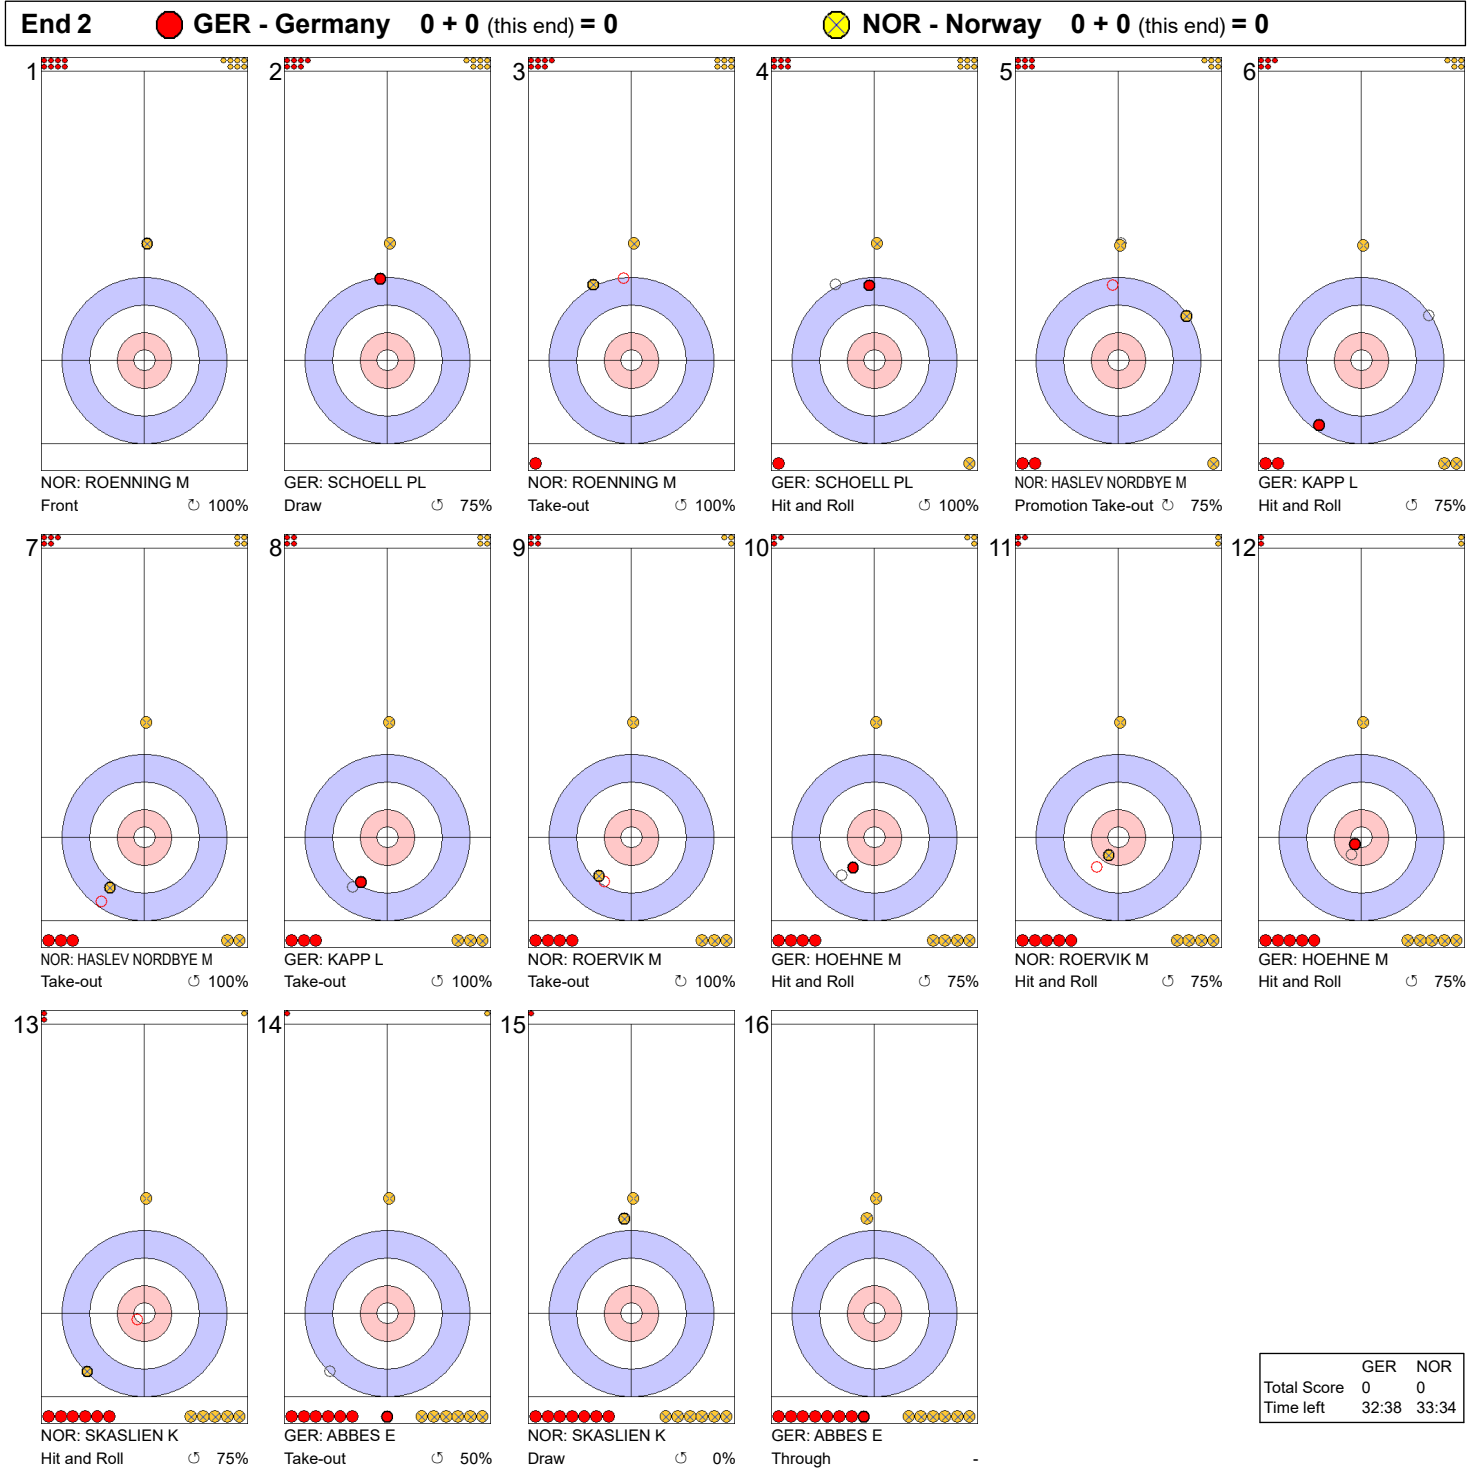

**Game - Shot by Shot**

**Legend:**  
 Clockwise     
 Counter-clockwise     
 - Not considered

**Game - Shot by Shot**

**Legend:**  
 Clockwise     
 Counter-clockwise     
 - Not considered

**Game - Shot by Shot**

**Legend:**  
 ↻ Clockwise      ↺ Counter-clockwise      - Not considered

**Game - Shot by Shot**

**End 4** ● GER - Germany 1 + 0 (this end) = 1      ● NOR - Norway 0 + 1 (this end) = 1

	GER	NOR
Total Score	1	1
Time left	24:22	25:03

**Legend:**  
 ↻ Clockwise      ↺ Counter-clockwise      - Not considered

**Game - Shot by Shot**

**Legend:**  
 ↻ Clockwise      ↺ Counter-clockwise      - Not considered

**Game - Shot by Shot**

**Legend:**  
 ↻ Clockwise      ↺ Counter-clockwise      - Not considered

**Game - Shot by Shot**

**Legend:**  
 Clockwise     
 Counter-clockwise     
 - Not considered

**Game - Shot by Shot**

**Legend:**  
 ↻ Clockwise      ↺ Counter-clockwise      - Not considered

**Game - Shot by Shot**