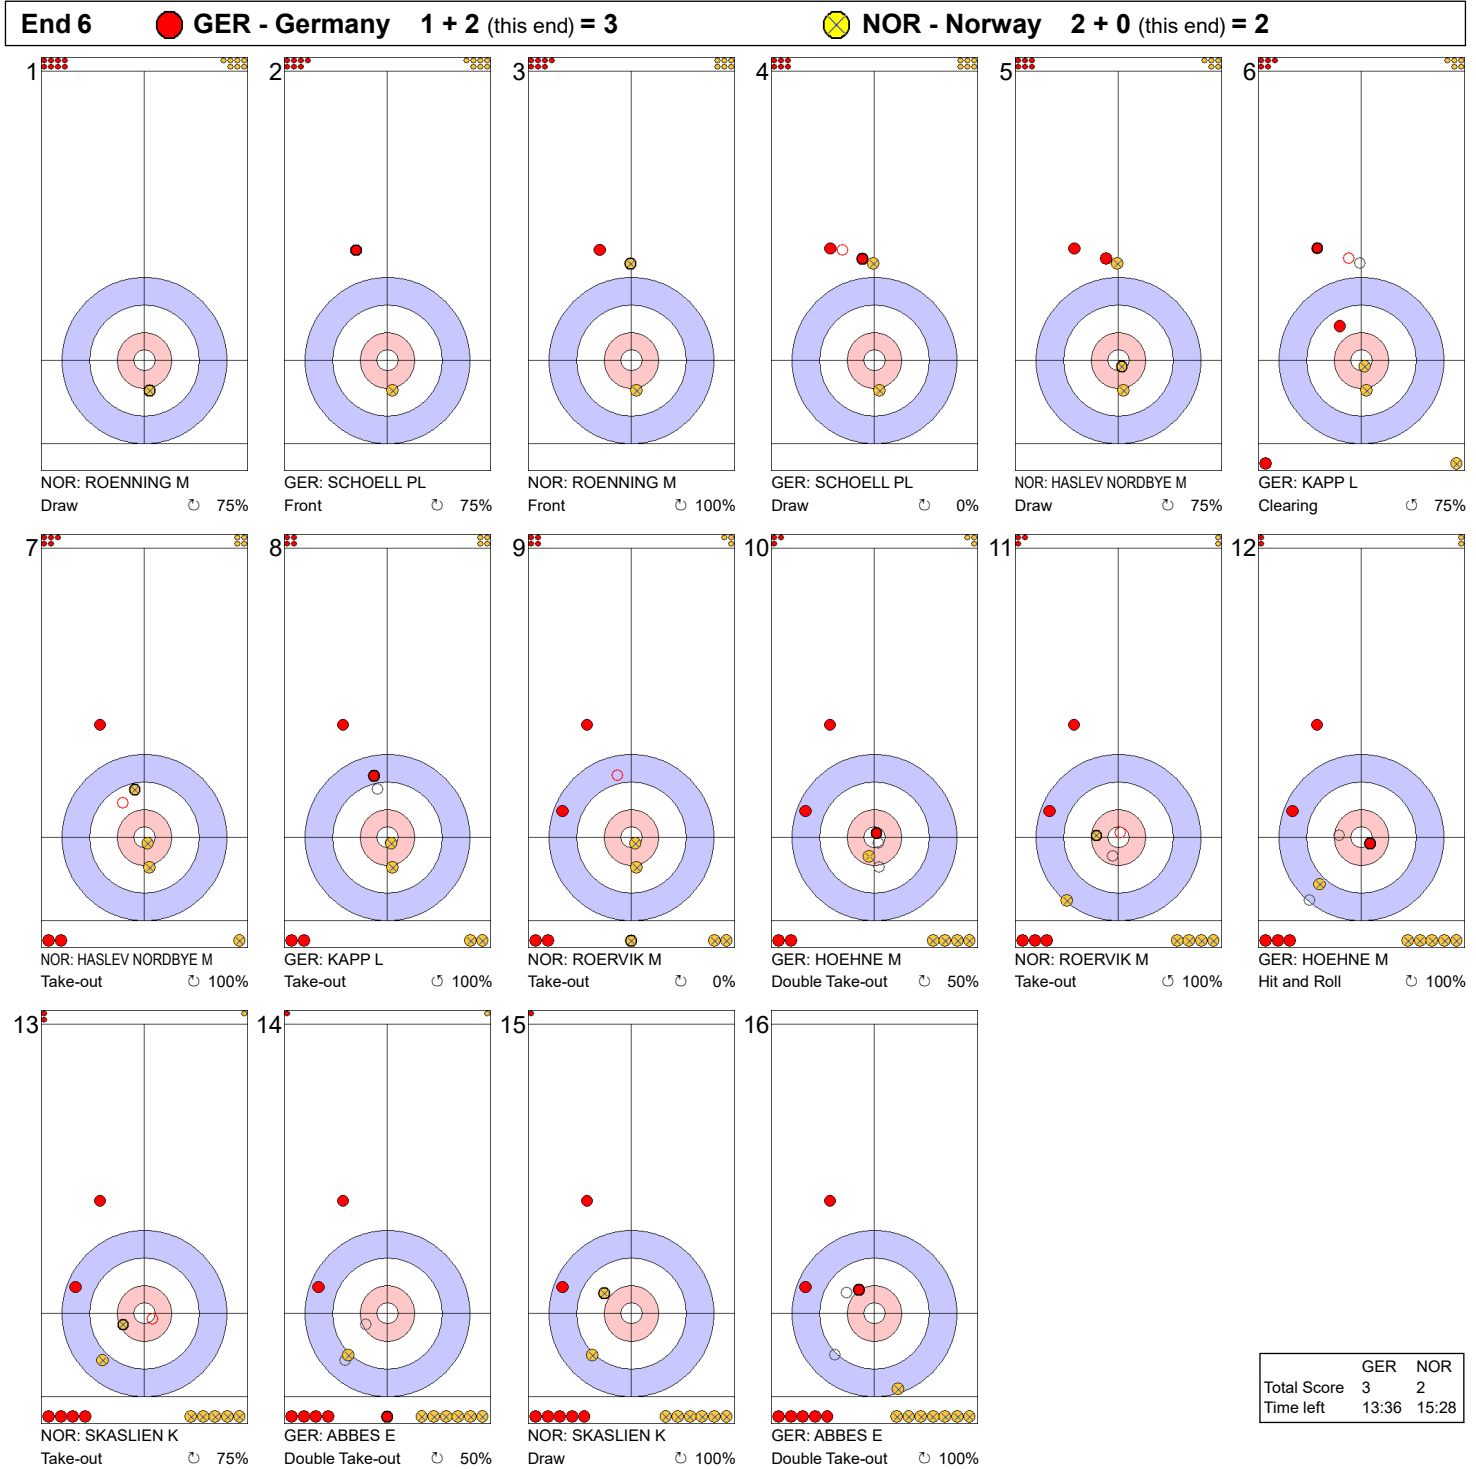

**Game - Shot by Shot**

**Legend:**  
 Clockwise     
 Counter-clockwise     
 - Not considered

**Game - Shot by Shot**

**Legend:**  
 Clockwise     
 Counter-clockwise     
 - Not considered

**Game - Shot by Shot**

**Legend:**  
 ↻ Clockwise      ↺ Counter-clockwise      - Not considered

**Game - Shot by Shot**

**End 4** ● GER - Germany 1 + 0 (this end) = 1      ● NOR - Norway 0 + 1 (this end) = 1

	GER	NOR
Total Score	1	1
Time left	24:22	25:03

**Legend:**  
 ↻ Clockwise      ↺ Counter-clockwise      - Not considered

**Game - Shot by Shot**

**Legend:**  
 ↻ Clockwise      ↺ Counter-clockwise      - Not considered

**Game - Shot by Shot**

**Legend:**  
 ↻ Clockwise      ↺ Counter-clockwise      - Not considered

**Game - Shot by Shot**

**Legend:**  
 Clockwise     
 Counter-clockwise     
 - Not considered

**Game - Shot by Shot**

**Legend:**  
 ↻ Clockwise      ↺ Counter-clockwise      - Not considered

**Game - Shot by Shot**