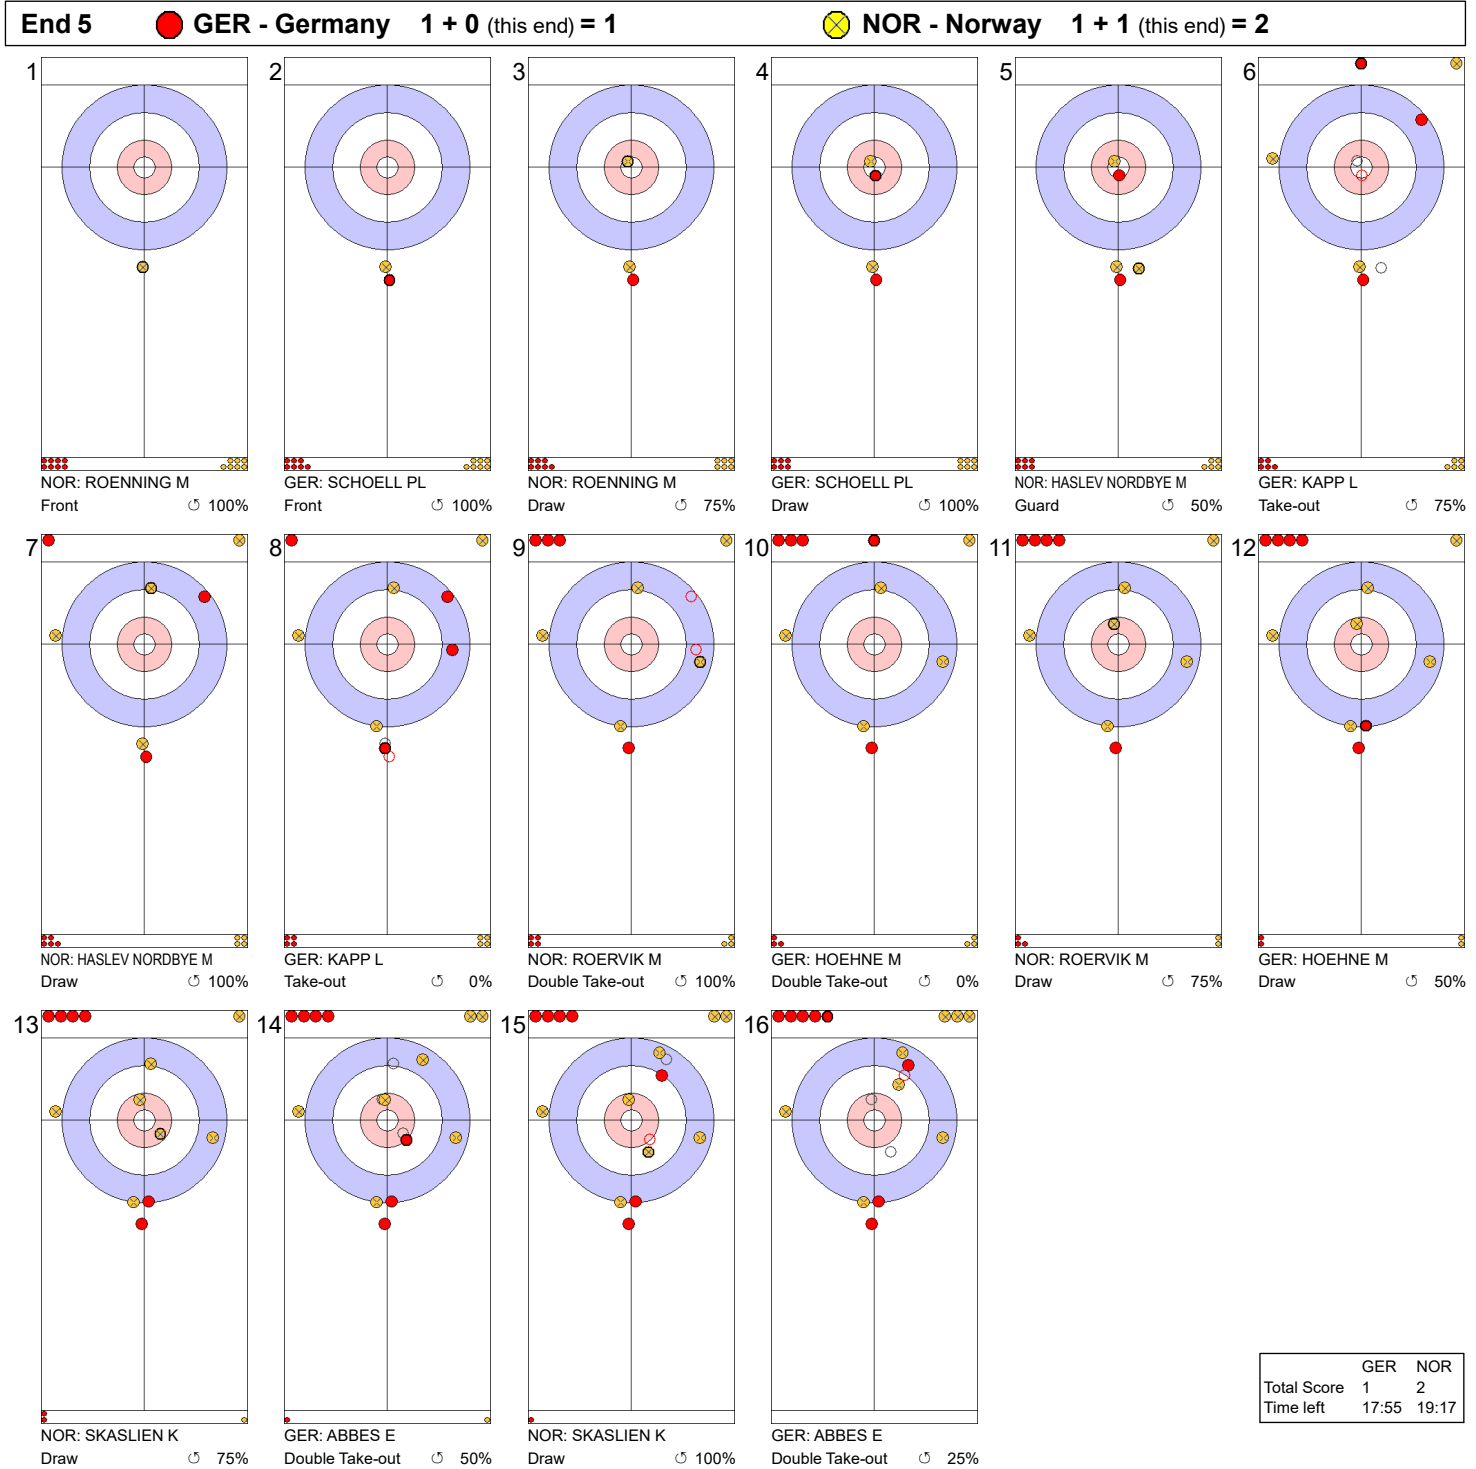

**Game - Shot by Shot**

**Legend:**  
 Clockwise     
 Counter-clockwise     
 - Not considered

**Game - Shot by Shot**

**Legend:**  
 Clockwise     
 Counter-clockwise     
 - Not considered

**Game - Shot by Shot**

**Legend:**  
 ↻ Clockwise      ↺ Counter-clockwise      - Not considered

**Game - Shot by Shot**

**End 4** ● GER - Germany 1 + 0 (this end) = 1      ● NOR - Norway 0 + 1 (this end) = 1

	GER	NOR
Total Score	1	1
Time left	24:22	25:03

**Legend:**  
 ↻ Clockwise      ↺ Counter-clockwise      - Not considered

**Game - Shot by Shot**

**Legend:**  
 ↻ Clockwise      ↺ Counter-clockwise      - Not considered

**Game - Shot by Shot**

**Legend:**  
 ↻ Clockwise      ↺ Counter-clockwise      - Not considered

**Game - Shot by Shot**

**Legend:**  
 Clockwise     
 Counter-clockwise     
 - Not considered

**Game - Shot by Shot**

**Legend:**  
 ↻ Clockwise      ↺ Counter-clockwise      - Not considered

**Game - Shot by Shot**