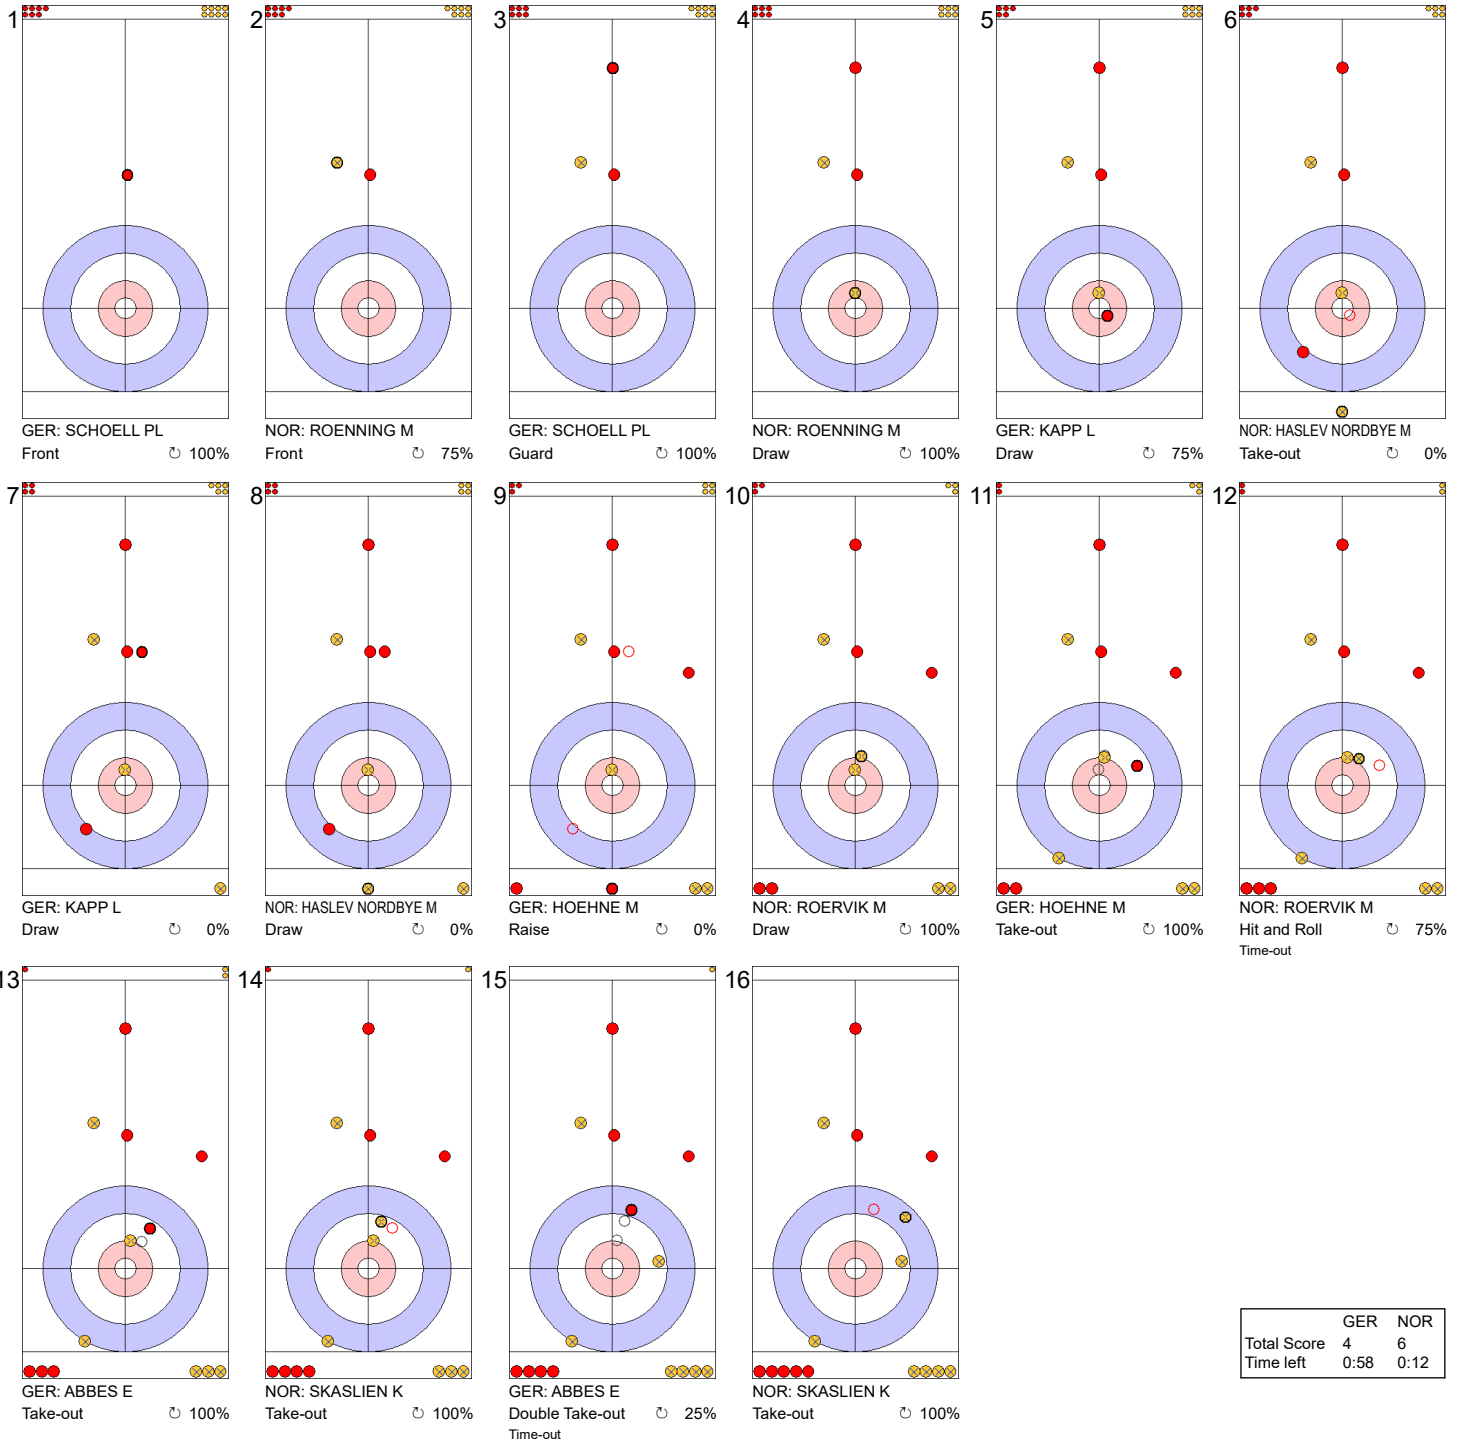

**Legend:**  
 ↻ Clockwise      ↺ Counter-clockwise      - Not considered

**Game - Shot by Shot**

**Legend:**  
 ↻ Clockwise      ↺ Counter-clockwise      - Not considered

**Game - Shot by Shot**

**Legend:**  
 ↻ Clockwise      ↺ Counter-clockwise      - Not considered

**Game - Shot by Shot**

**Legend:**  
 Clockwise     
 Counter-clockwise     
 - Not considered

**Game - Shot by Shot**

**Legend:**  
 ↻ Clockwise      ↺ Counter-clockwise      - Not considered

**Game - Shot by Shot**

**Legend:**  
 Clockwise     
 Counter-clockwise     
 - Not considered

**Game - Shot by Shot**

**End 10**   ● **GER - Germany** 4 + 0 (this end) = 4   ● **NOR - Norway** 3 + 3 (this end) = 6

	GER	NOR
Total Score	4	6
Time left	0:58	0:12

**Legend:**  
 ↻ Clockwise   ↺ Counter-clockwise   - Not considered