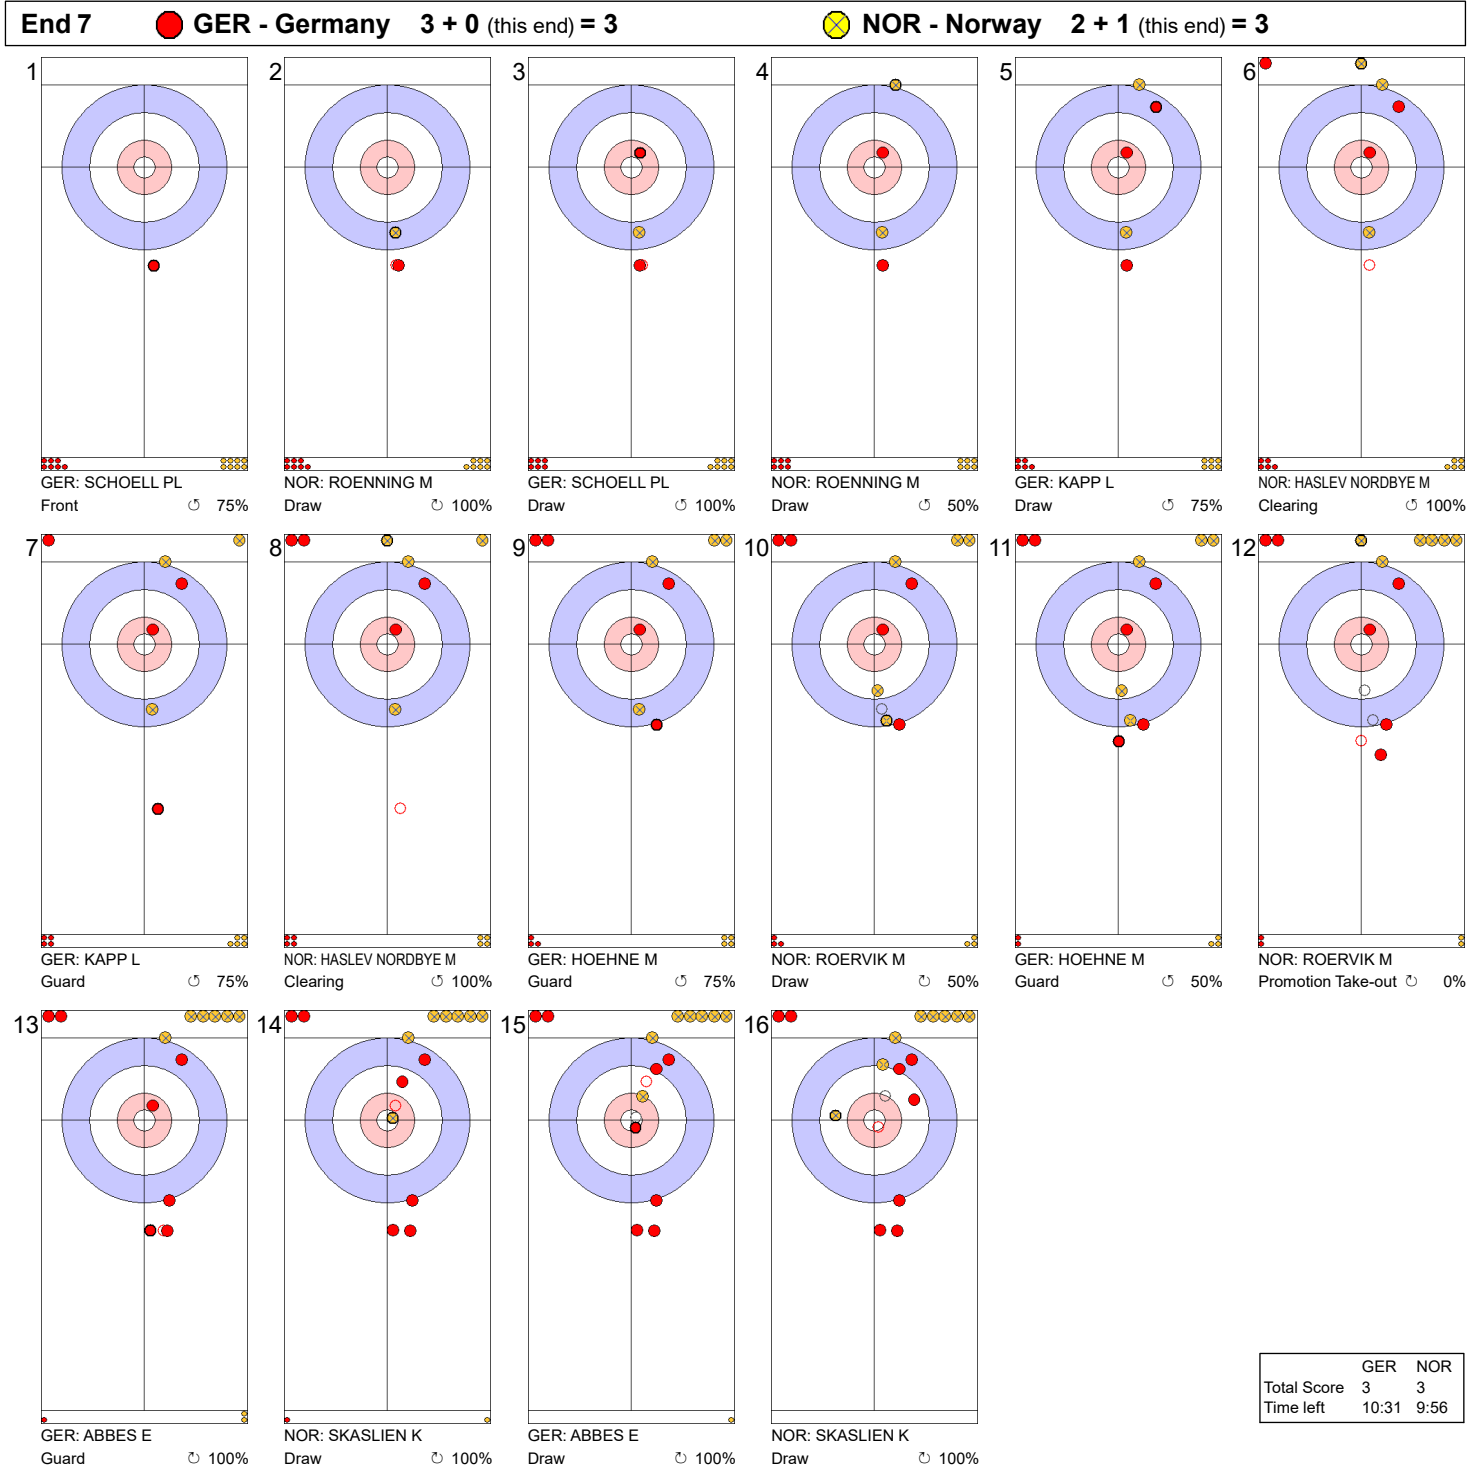

**Legend:**  
 ↻ Clockwise      ↺ Counter-clockwise      - Not considered

**Game - Shot by Shot**

**End 4** ● GER - Germany 1 + 0 (this end) = 1      ● NOR - Norway 0 + 1 (this end) = 1

	GER	NOR
Total Score	1	1
Time left	24:22	25:03

**Legend:**  
 ↻ Clockwise      ↺ Counter-clockwise      - Not considered

**Game - Shot by Shot**

**Legend:**  
 ↻ Clockwise      ↺ Counter-clockwise      - Not considered

**Game - Shot by Shot**

**Legend:**  
 ↻ Clockwise      ↺ Counter-clockwise      - Not considered

**Game - Shot by Shot**

**Legend:**  
 Clockwise     
 Counter-clockwise     
 - Not considered

**Game - Shot by Shot**

**Legend:**  
 ↻ Clockwise      ↺ Counter-clockwise      - Not considered

**Game - Shot by Shot**

**Legend:**  
 Clockwise     
 Counter-clockwise     
 - Not considered

**Game - Shot by Shot**

**End 10**   ● **GER - Germany** 4 + 0 (this end) = 4   ● **NOR - Norway** 3 + 3 (this end) = 6

	GER	NOR
Total Score	4	6
Time left	0:58	0:12