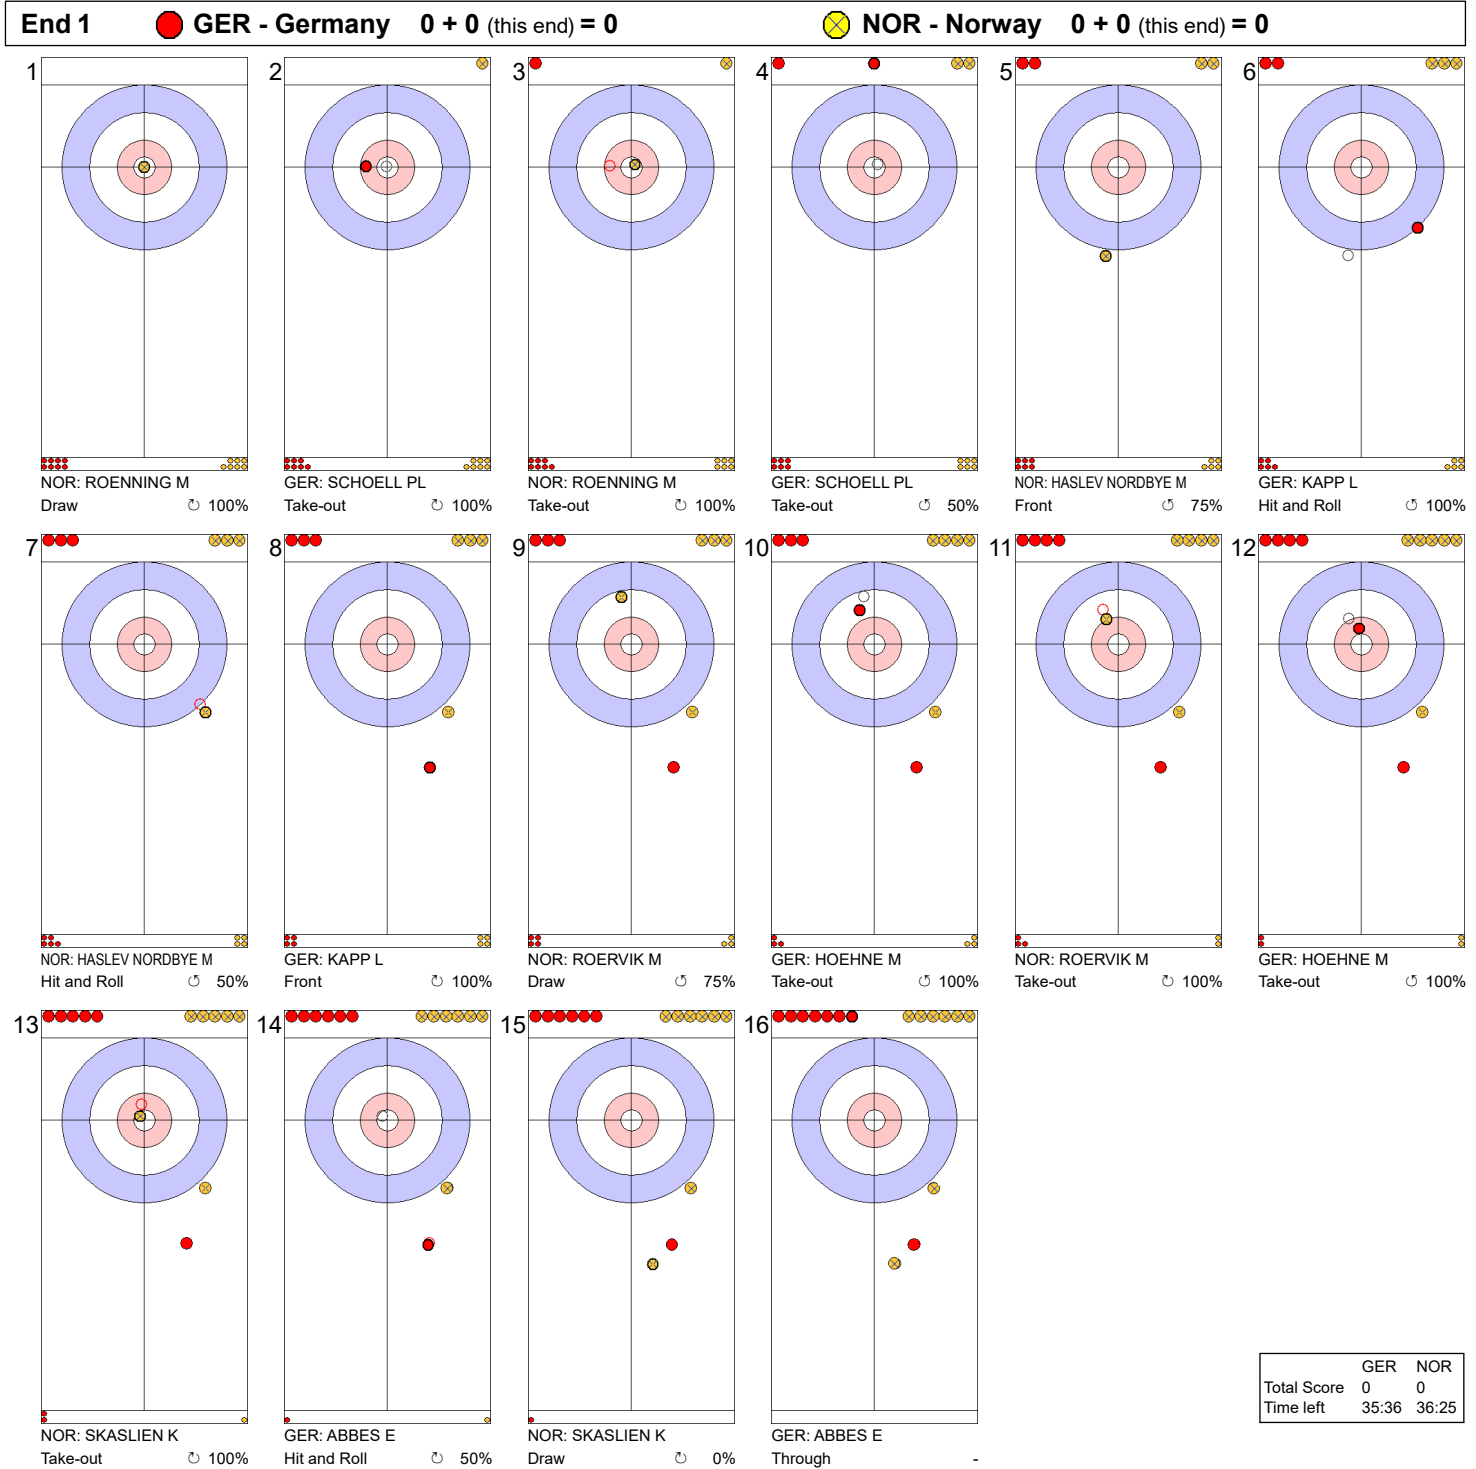

**Game - Shot by Shot**

**Legend:**  
 Clockwise     
 Counter-clockwise     
 - Not considered

**Game - Shot by Shot**

**Legend:**  
 Clockwise     
 Counter-clockwise     
 - Not considered

**Game - Shot by Shot**

**Legend:**  
 ↻ Clockwise      ↺ Counter-clockwise      - Not considered

**Game - Shot by Shot**

**End 4** ● GER - Germany 1 + 0 (this end) = 1      ● NOR - Norway 0 + 1 (this end) = 1

	GER	NOR
Total Score	1	1
Time left	24:22	25:03

**Legend:**  
 ↻ Clockwise      ↺ Counter-clockwise      - Not considered

**Game - Shot by Shot**

**Legend:**  
 ↻ Clockwise      ↺ Counter-clockwise      - Not considered

**Game - Shot by Shot**

**Legend:**  
 ↻ Clockwise      ↺ Counter-clockwise      - Not considered

**Game - Shot by Shot**

**Legend:**  
 Clockwise     
 Counter-clockwise     
 - Not considered

**Game - Shot by Shot**

**Legend:**  
 ↻ Clockwise      ↺ Counter-clockwise      - Not considered

**Game - Shot by Shot**