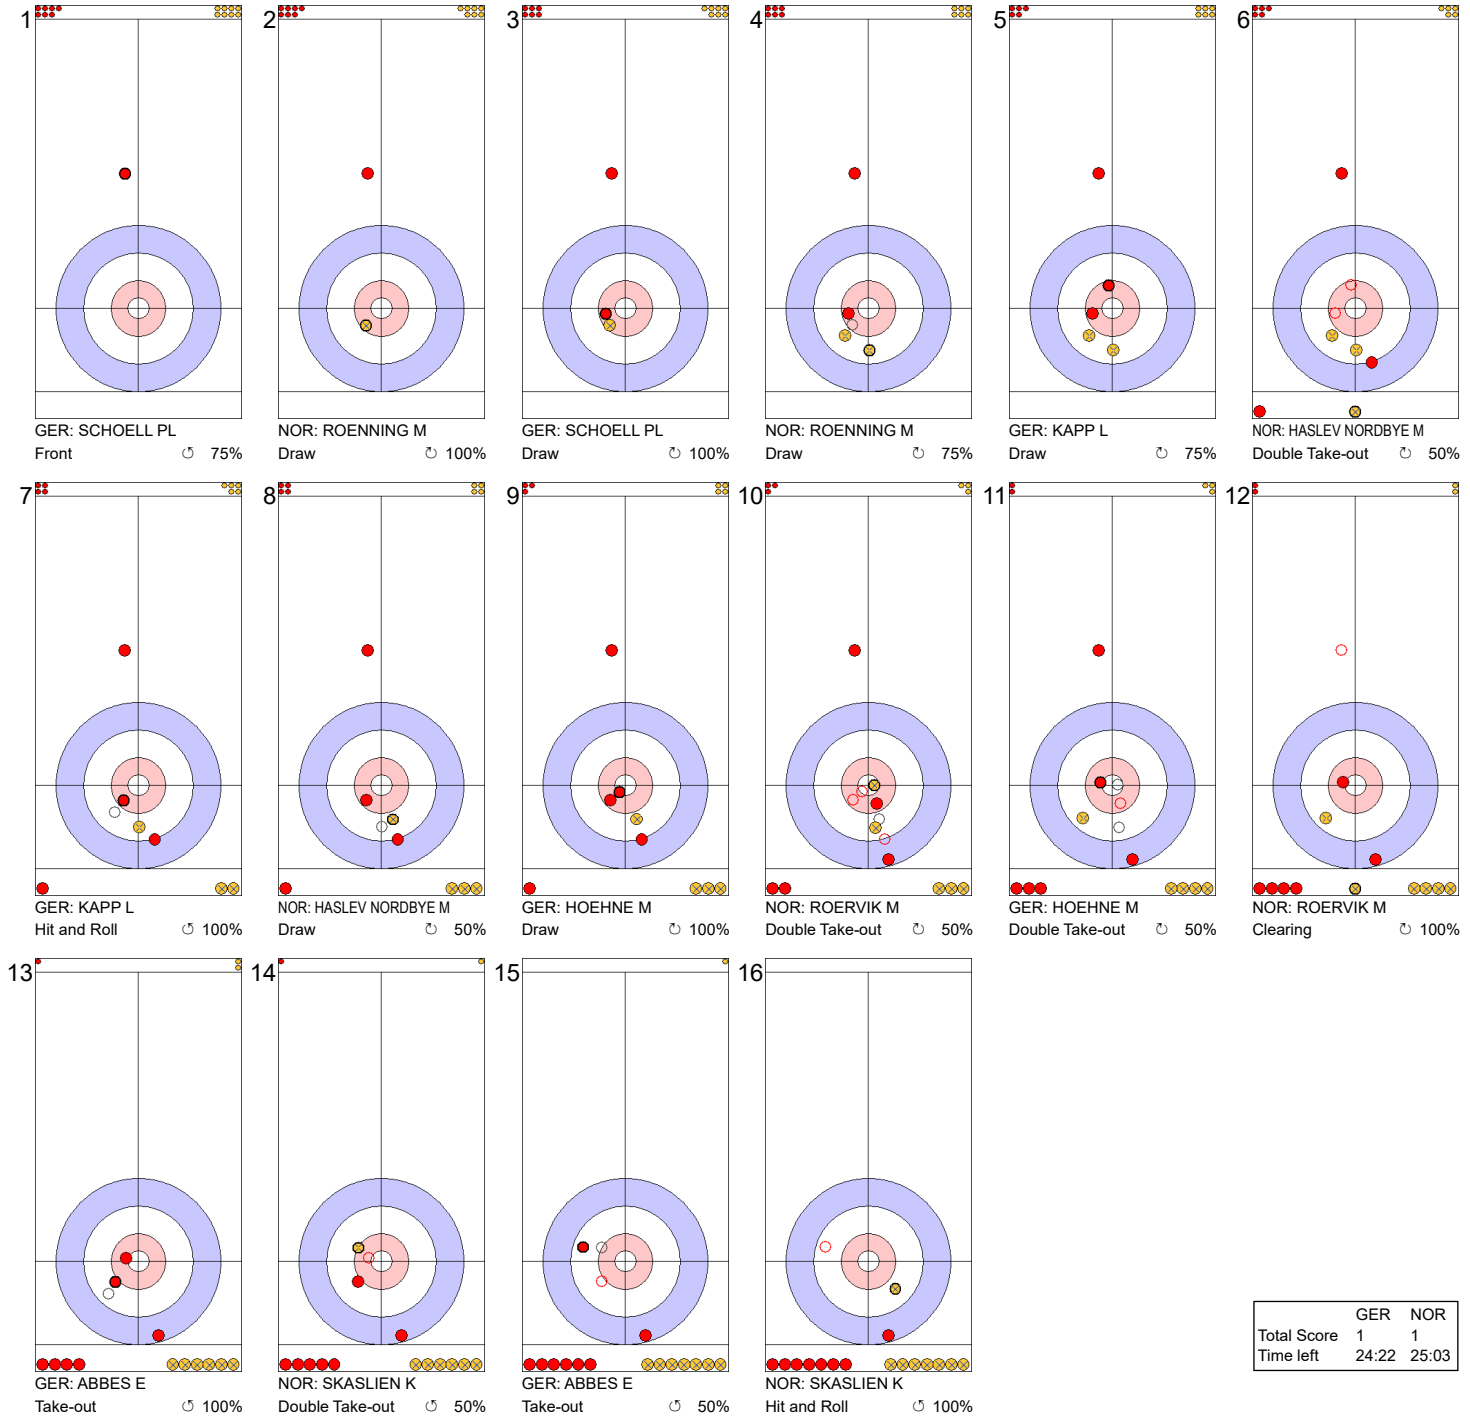

**Game - Shot by Shot**

**Legend:**  
 Clockwise     
 Counter-clockwise     
 - Not considered

**Game - Shot by Shot**

**Legend:**  
 Clockwise     
 Counter-clockwise     
 - Not considered

**Game - Shot by Shot**

**Legend:**  
 ↻ Clockwise      ↺ Counter-clockwise      - Not considered

**Game - Shot by Shot**

**End 4** ● GER - Germany 1 + 0 (this end) = 1      ● NOR - Norway 0 + 1 (this end) = 1

	GER	NOR
Total Score	1	1
Time left	24:22	25:03

**Legend:**  
 ↻ Clockwise      ↺ Counter-clockwise      - Not considered

**Game - Shot by Shot**

**Legend:**  
 ↻ Clockwise      ↺ Counter-clockwise      - Not considered

**Game - Shot by Shot**

**Legend:**  
 ↻ Clockwise      ↺ Counter-clockwise      - Not considered

**Game - Shot by Shot**

**Legend:**  
 Clockwise     
 Counter-clockwise     
 - Not considered

**Game - Shot by Shot**

**Legend:**  
 ↻ Clockwise      ↺ Counter-clockwise      - Not considered

**Game - Shot by Shot**