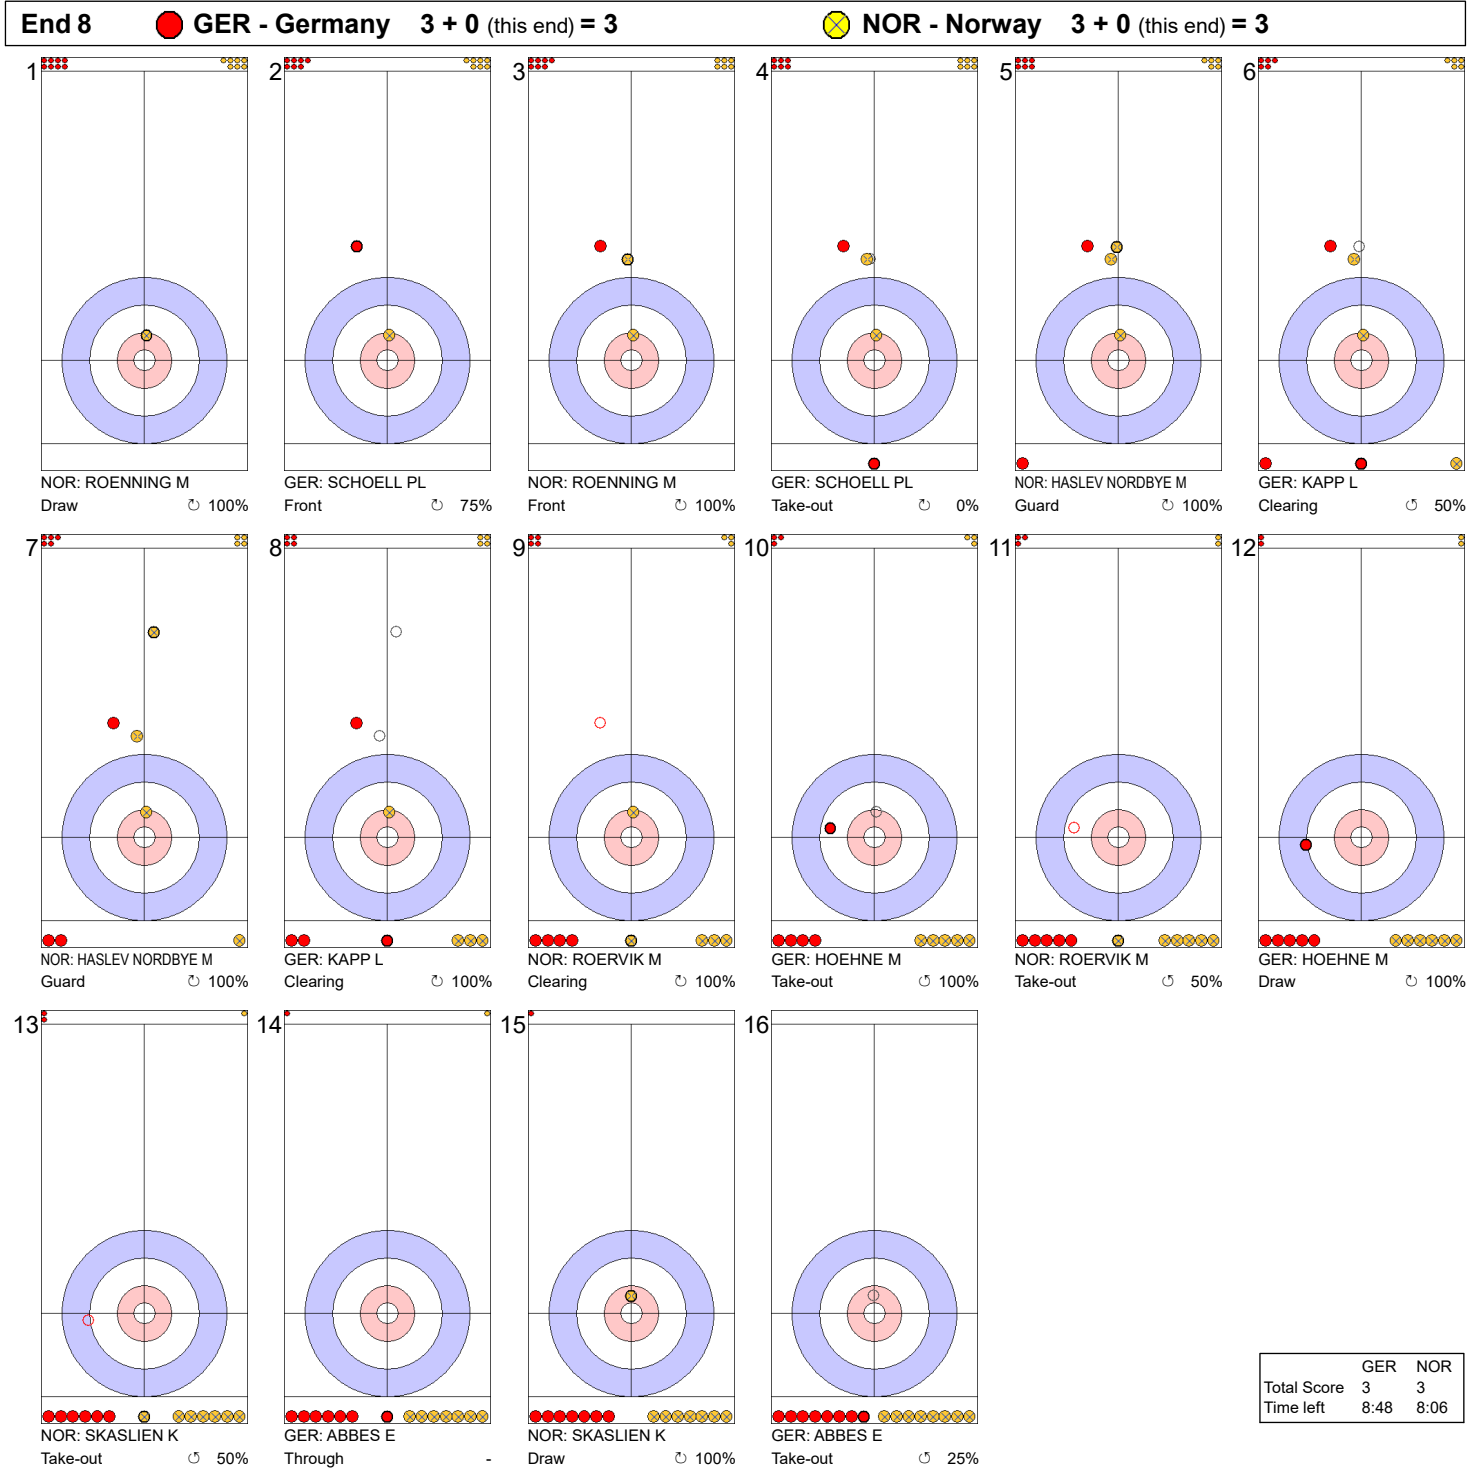

**Legend:**  
 ↻ Clockwise      ↺ Counter-clockwise      - Not considered

**Game - Shot by Shot**

**End 4** ● GER - Germany 1 + 0 (this end) = 1      ● NOR - Norway 0 + 1 (this end) = 1

	GER	NOR
Total Score	1	1
Time left	24:22	25:03

**Legend:**  
 ↻ Clockwise      ↺ Counter-clockwise      - Not considered

**Game - Shot by Shot**

**Legend:**  
 ↻ Clockwise      ↺ Counter-clockwise      - Not considered

**Game - Shot by Shot**

**Legend:**  
 ↻ Clockwise      ↺ Counter-clockwise      - Not considered

**Game - Shot by Shot**

**Legend:**  
 Clockwise     
 Counter-clockwise     
 - Not considered

**Game - Shot by Shot**

**Legend:**  
 ↻ Clockwise      ↺ Counter-clockwise      - Not considered

**Game - Shot by Shot**

**Legend:**  
 Clockwise     
 Counter-clockwise     
 - Not considered

**Game - Shot by Shot**

**End 10**   ● **GER - Germany** 4 + 0 (this end) = 4   ● **NOR - Norway** 3 + 3 (this end) = 6

	GER	NOR
Total Score	4	6
Time left	0:58	0:12