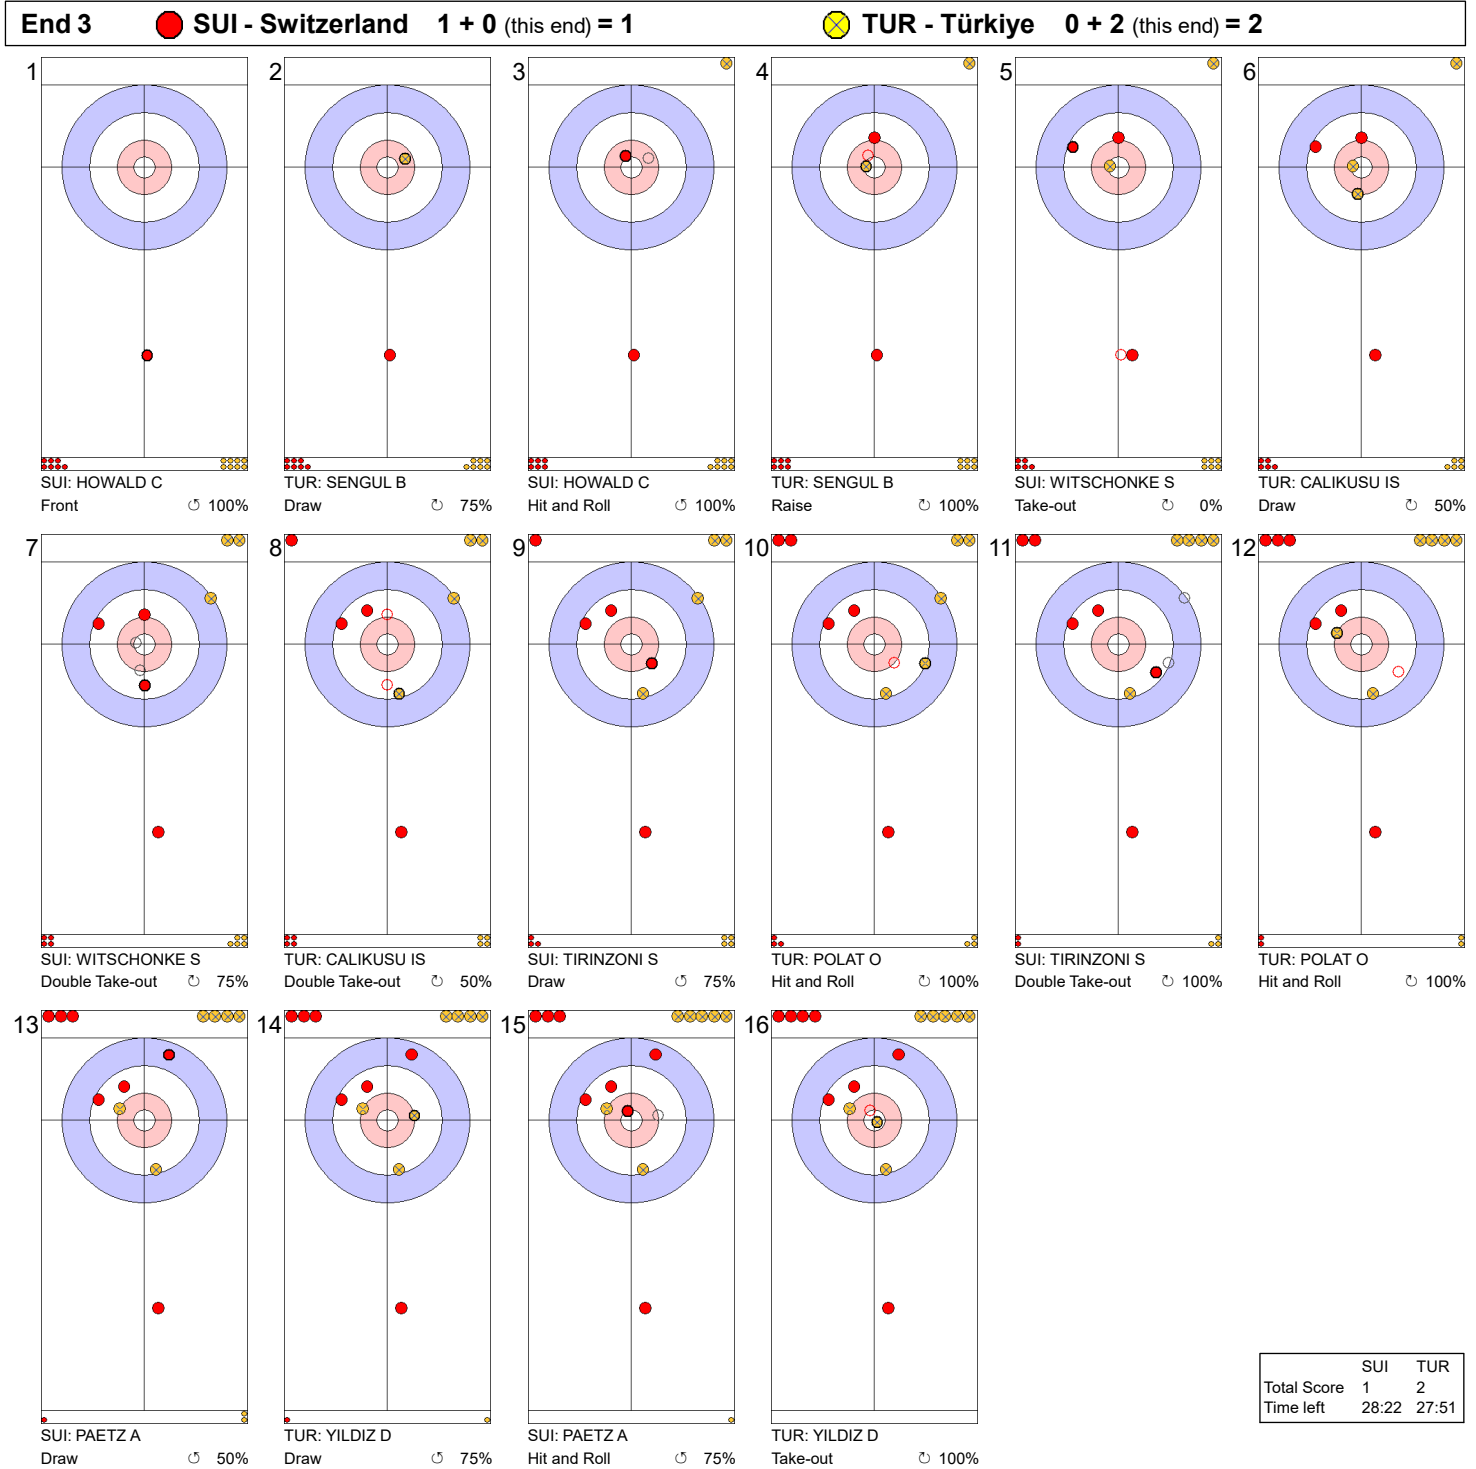

**Game - Shot by Shot**

**Legend:**  
 Clockwise     
 Counter-clockwise     
 - Not considered

**Game - Shot by Shot**

**Legend:**  
 Clockwise     
 Counter-clockwise     
 - Not considered

**Game - Shot by Shot**

**Legend:**  
 ↻ Clockwise      ↺ Counter-clockwise      - Not considered

**Game - Shot by Shot**

**Legend:**  
 ↻ Clockwise   ↺ Counter-clockwise   - Not considered

**Game - Shot by Shot**

**Legend:**  
 ↻ Clockwise      ↺ Counter-clockwise      - Not considered

**Game - Shot by Shot**

	SUI	TUR
Total Score	4	3
Time left	17:21	18:06

**Legend:**  
 ⌚ Clockwise      ⌚ Counter-clockwise      - Not considered

**Game - Shot by Shot**

**Legend:**  
 ↻ Clockwise      ↺ Counter-clockwise      - Not considered

	SUI	TUR
Total Score	7	4
Time left	5:55	9:19

**Legend:**  
 ↻ Clockwise      ↺ Counter-clockwise      - Not considered