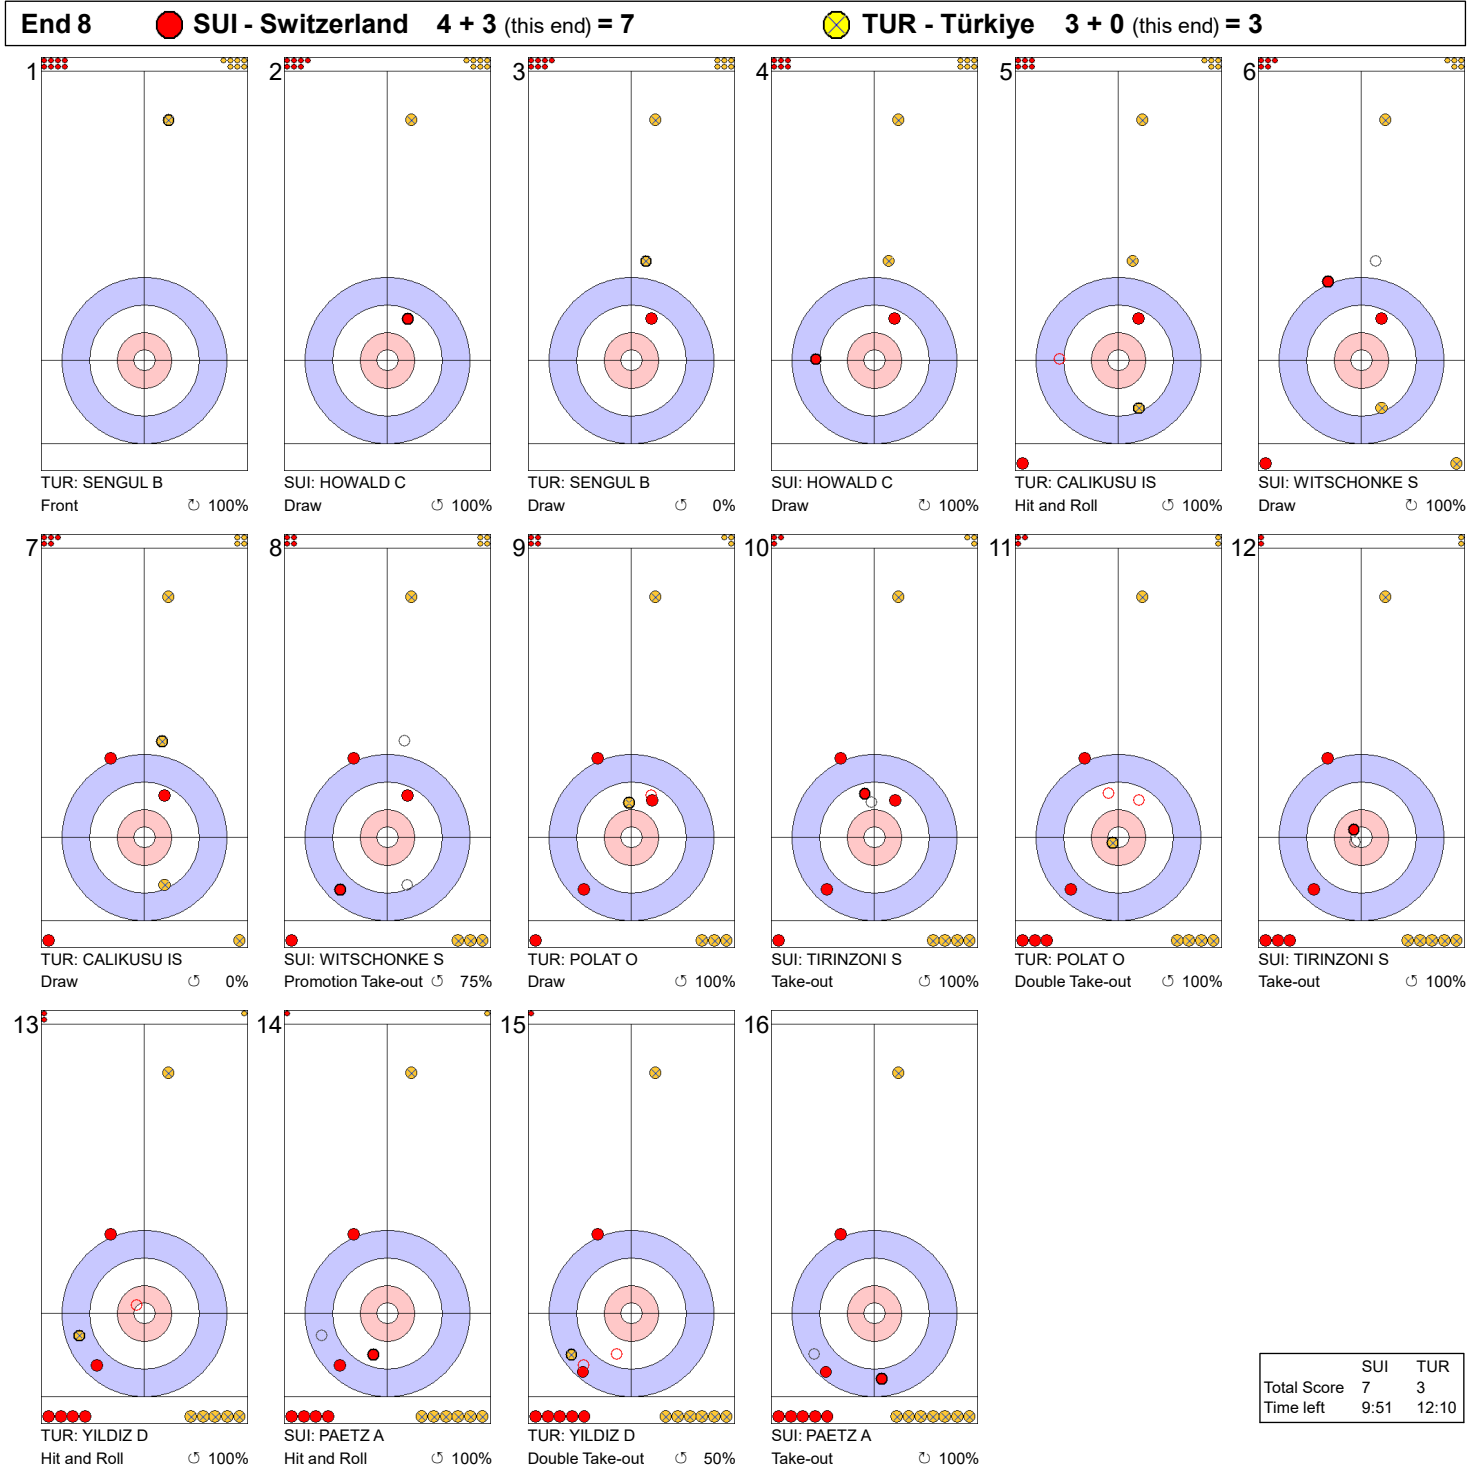

**Legend:**  
 ↻ Clockwise      ↺ Counter-clockwise      - Not considered

**Game - Shot by Shot**

**Legend:**  
 ↻ Clockwise   ↺ Counter-clockwise   - Not considered

**Game - Shot by Shot**

**Legend:**  
 ↻ Clockwise      ↺ Counter-clockwise      - Not considered

**Game - Shot by Shot**

	SUI	TUR
Total Score	4	3
Time left	17:21	18:06

**Legend:**  
 ⌚ Clockwise      ⌚ Counter-clockwise      - Not considered

**Game - Shot by Shot**

**Legend:**  
 ↻ Clockwise      ↺ Counter-clockwise      - Not considered

**Game - Shot by Shot**

**Legend:**  
 Clockwise     
 Counter-clockwise     
 - Not considered

**Game - Shot by Shot**

**End 9**   ● **SUI - Switzerland**   **7 + 0 (this end) = 7**   ● **TUR - Türkiye**   **3 + 1 (this end) = 4**

	SUI	TUR
Total Score	7	4
Time left	5:55	9:19

**Legend:**  
 ↻ Clockwise      ↺ Counter-clockwise      - Not considered