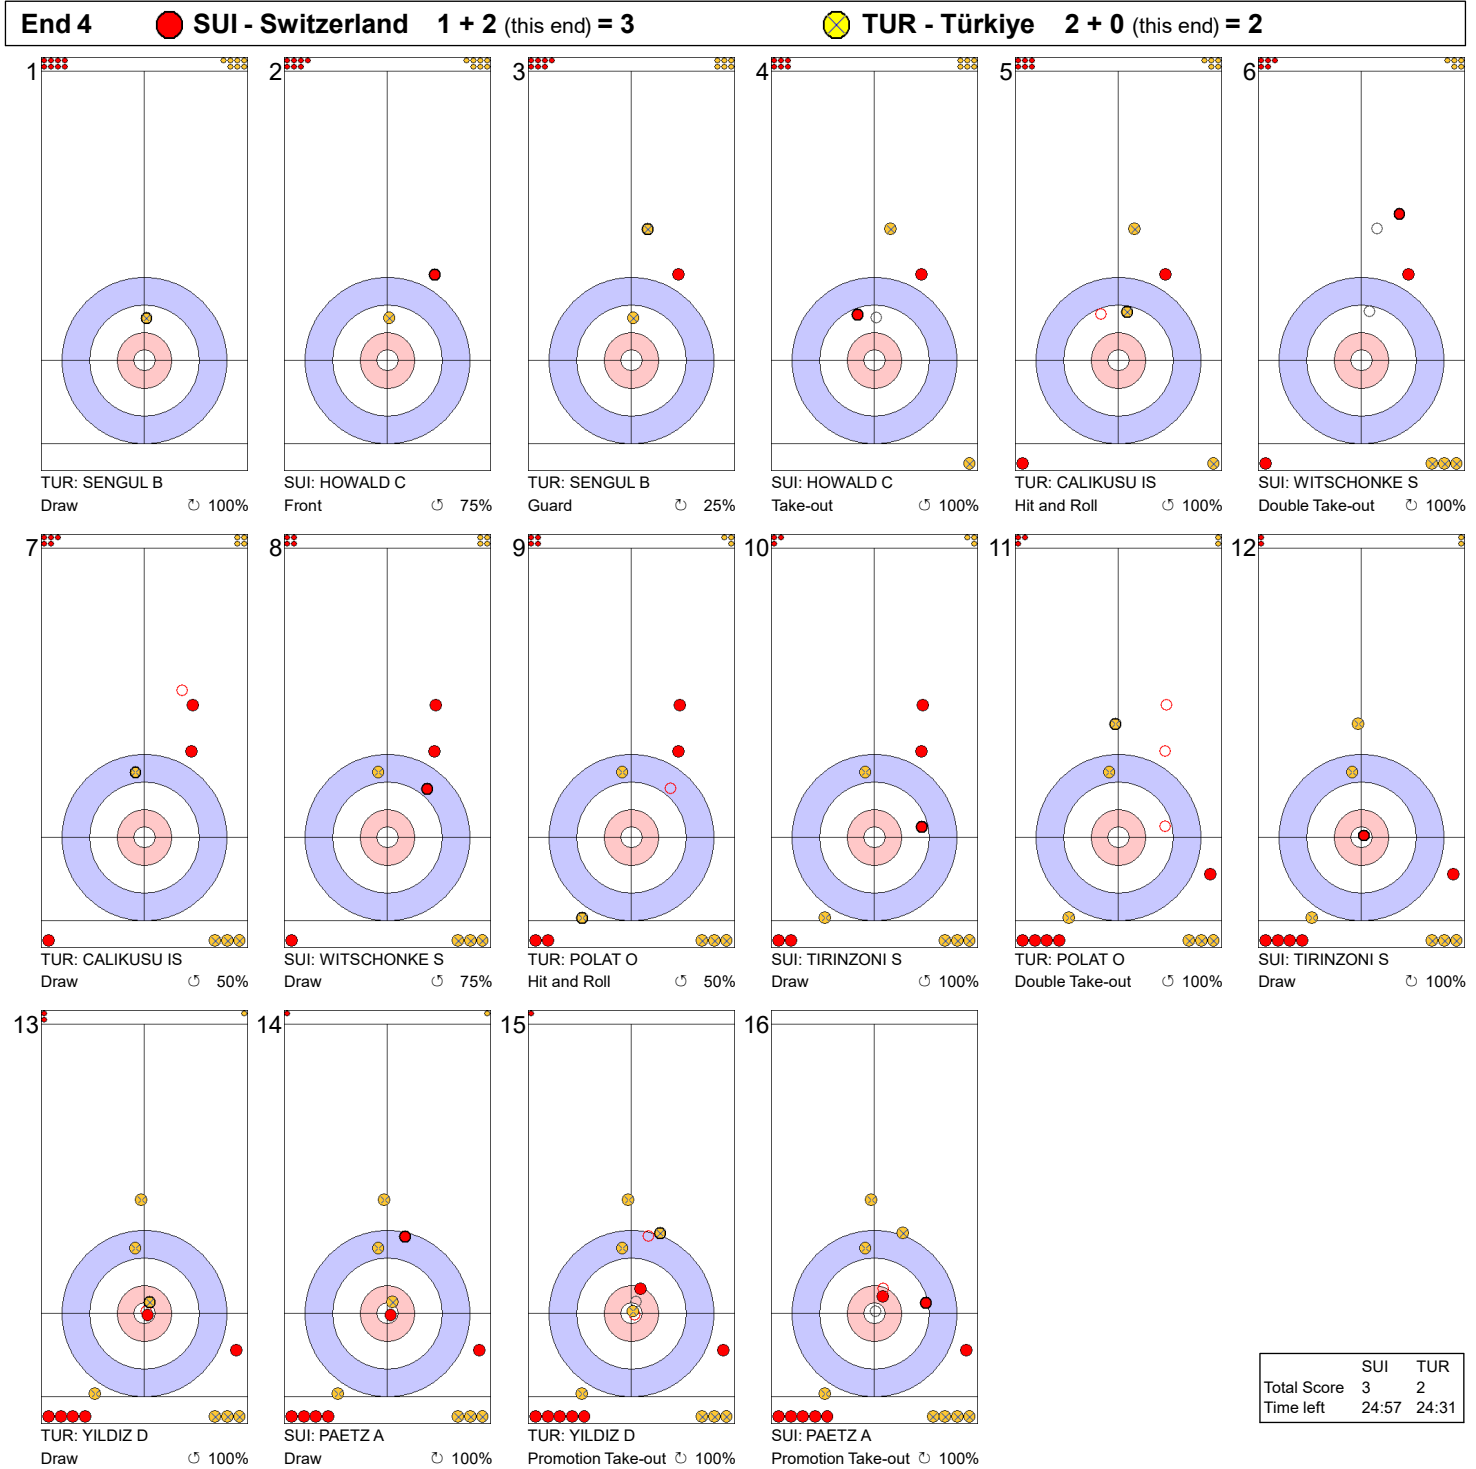

**Game - Shot by Shot**

**Legend:**  
 Clockwise     
 Counter-clockwise     
 - Not considered

**Game - Shot by Shot**

**Legend:**  
 Clockwise     
 Counter-clockwise     
 - Not considered

**Game - Shot by Shot**

**Legend:**  
 ↻ Clockwise      ↺ Counter-clockwise      - Not considered

**Game - Shot by Shot**

**Legend:**  
 ↻ Clockwise   ↺ Counter-clockwise   - Not considered

**Game - Shot by Shot**

**Legend:**  
 ↻ Clockwise      ↺ Counter-clockwise      - Not considered

**Game - Shot by Shot**

	SUI	TUR
Total Score	4	3
Time left	17:21	18:06

**Legend:**  
 ⌚ Clockwise      ⌚ Counter-clockwise      - Not considered

**Game - Shot by Shot**

**Legend:**  
 ↻ Clockwise      ↺ Counter-clockwise      - Not considered

	SUI	TUR
Total Score	7	4
Time left	5:55	9:19

**Legend:**  
 ↻ Clockwise      ↺ Counter-clockwise      - Not considered