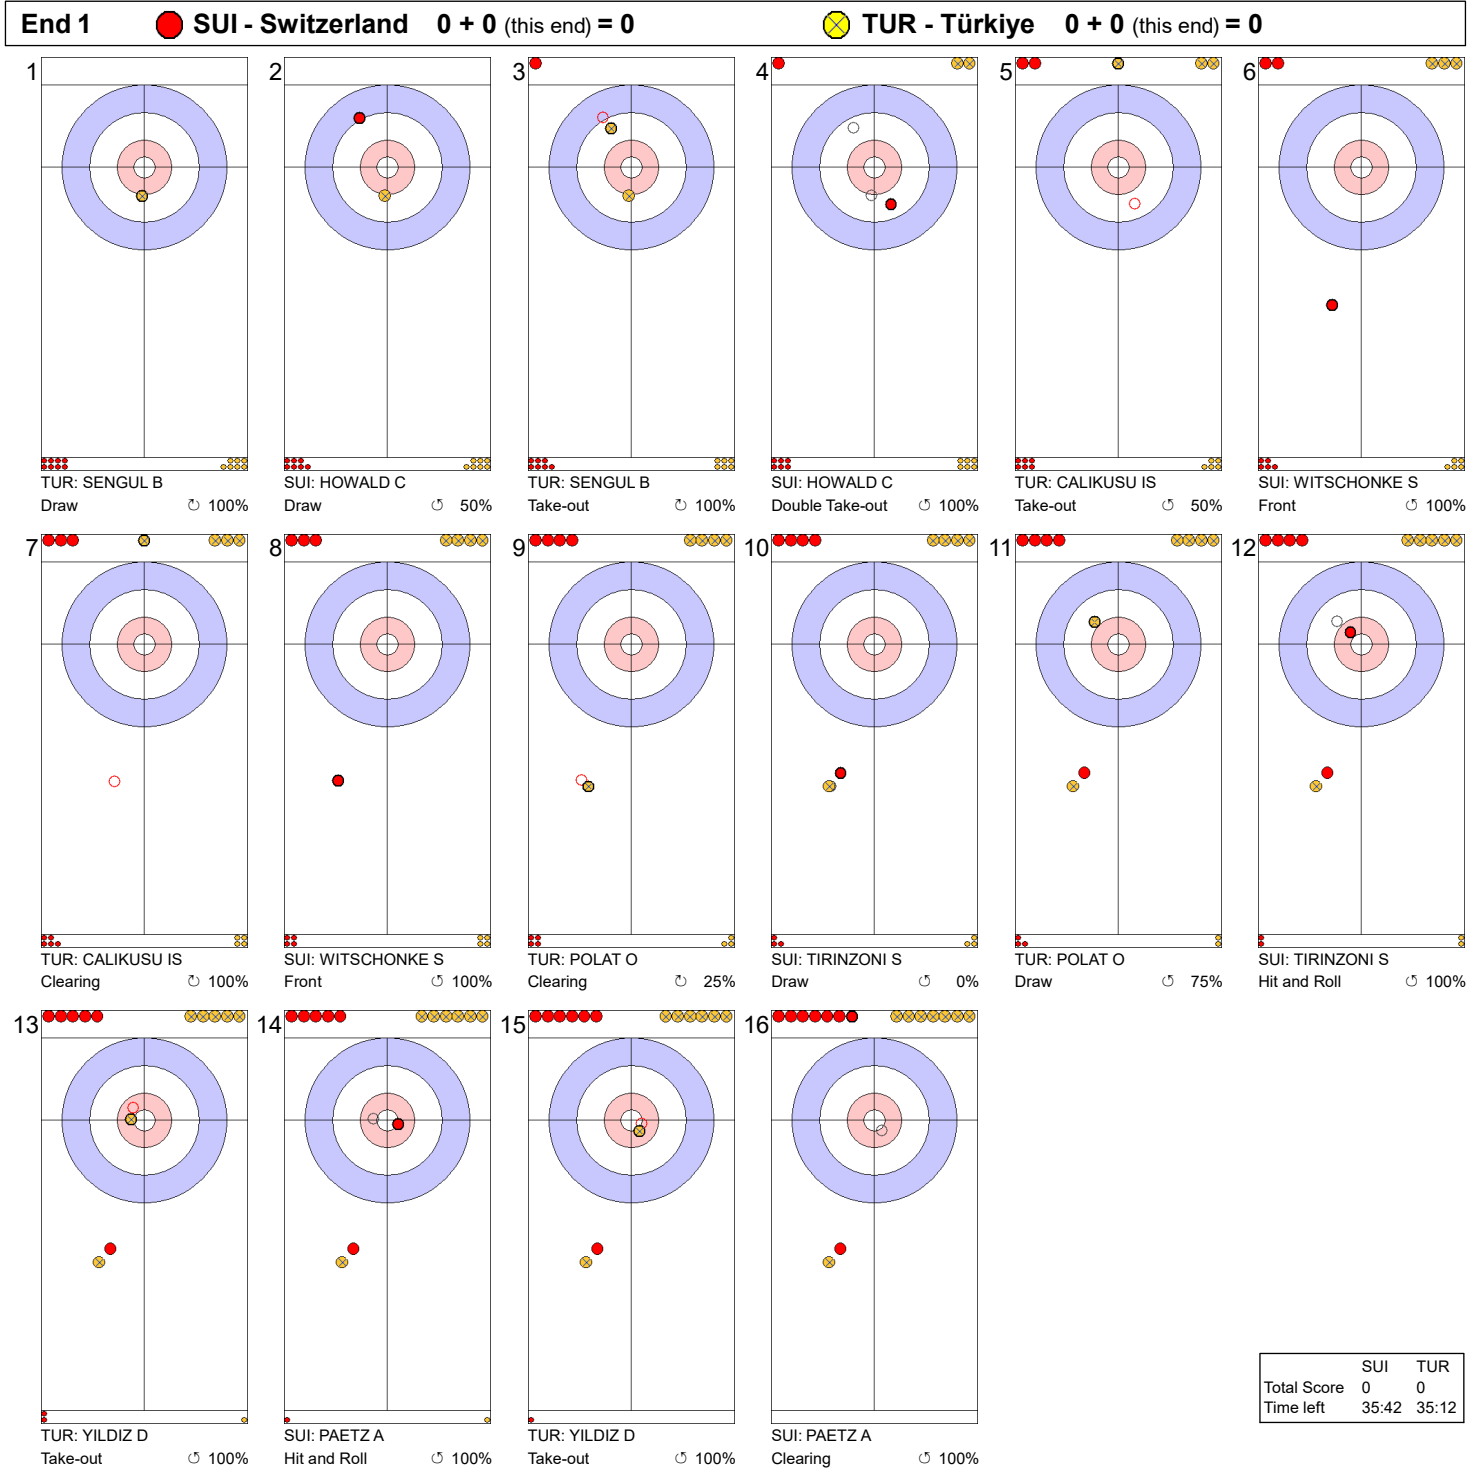

**Game - Shot by Shot**

**Legend:**  
 Clockwise     
 Counter-clockwise     
 - Not considered

**Game - Shot by Shot**

**Legend:**  
 Clockwise     
 Counter-clockwise     
 - Not considered

**Game - Shot by Shot**

**Legend:**  
 ↻ Clockwise      ↺ Counter-clockwise      - Not considered

**Game - Shot by Shot**

**Legend:**  
 ↻ Clockwise   ↺ Counter-clockwise   - Not considered

**Game - Shot by Shot**

**Legend:**  
 ↻ Clockwise      ↺ Counter-clockwise      - Not considered

**Game - Shot by Shot**

	SUI	TUR
Total Score	4	3
Time left	17:21	18:06

**Legend:**  
 ⌚ Clockwise      ⌚ Counter-clockwise      - Not considered

**Game - Shot by Shot**

**Legend:**  
 ↻ Clockwise      ↺ Counter-clockwise      - Not considered

	SUI	TUR
Total Score	7	4
Time left	5:55	9:19

**Legend:**  
 ↻ Clockwise      ↺ Counter-clockwise      - Not considered