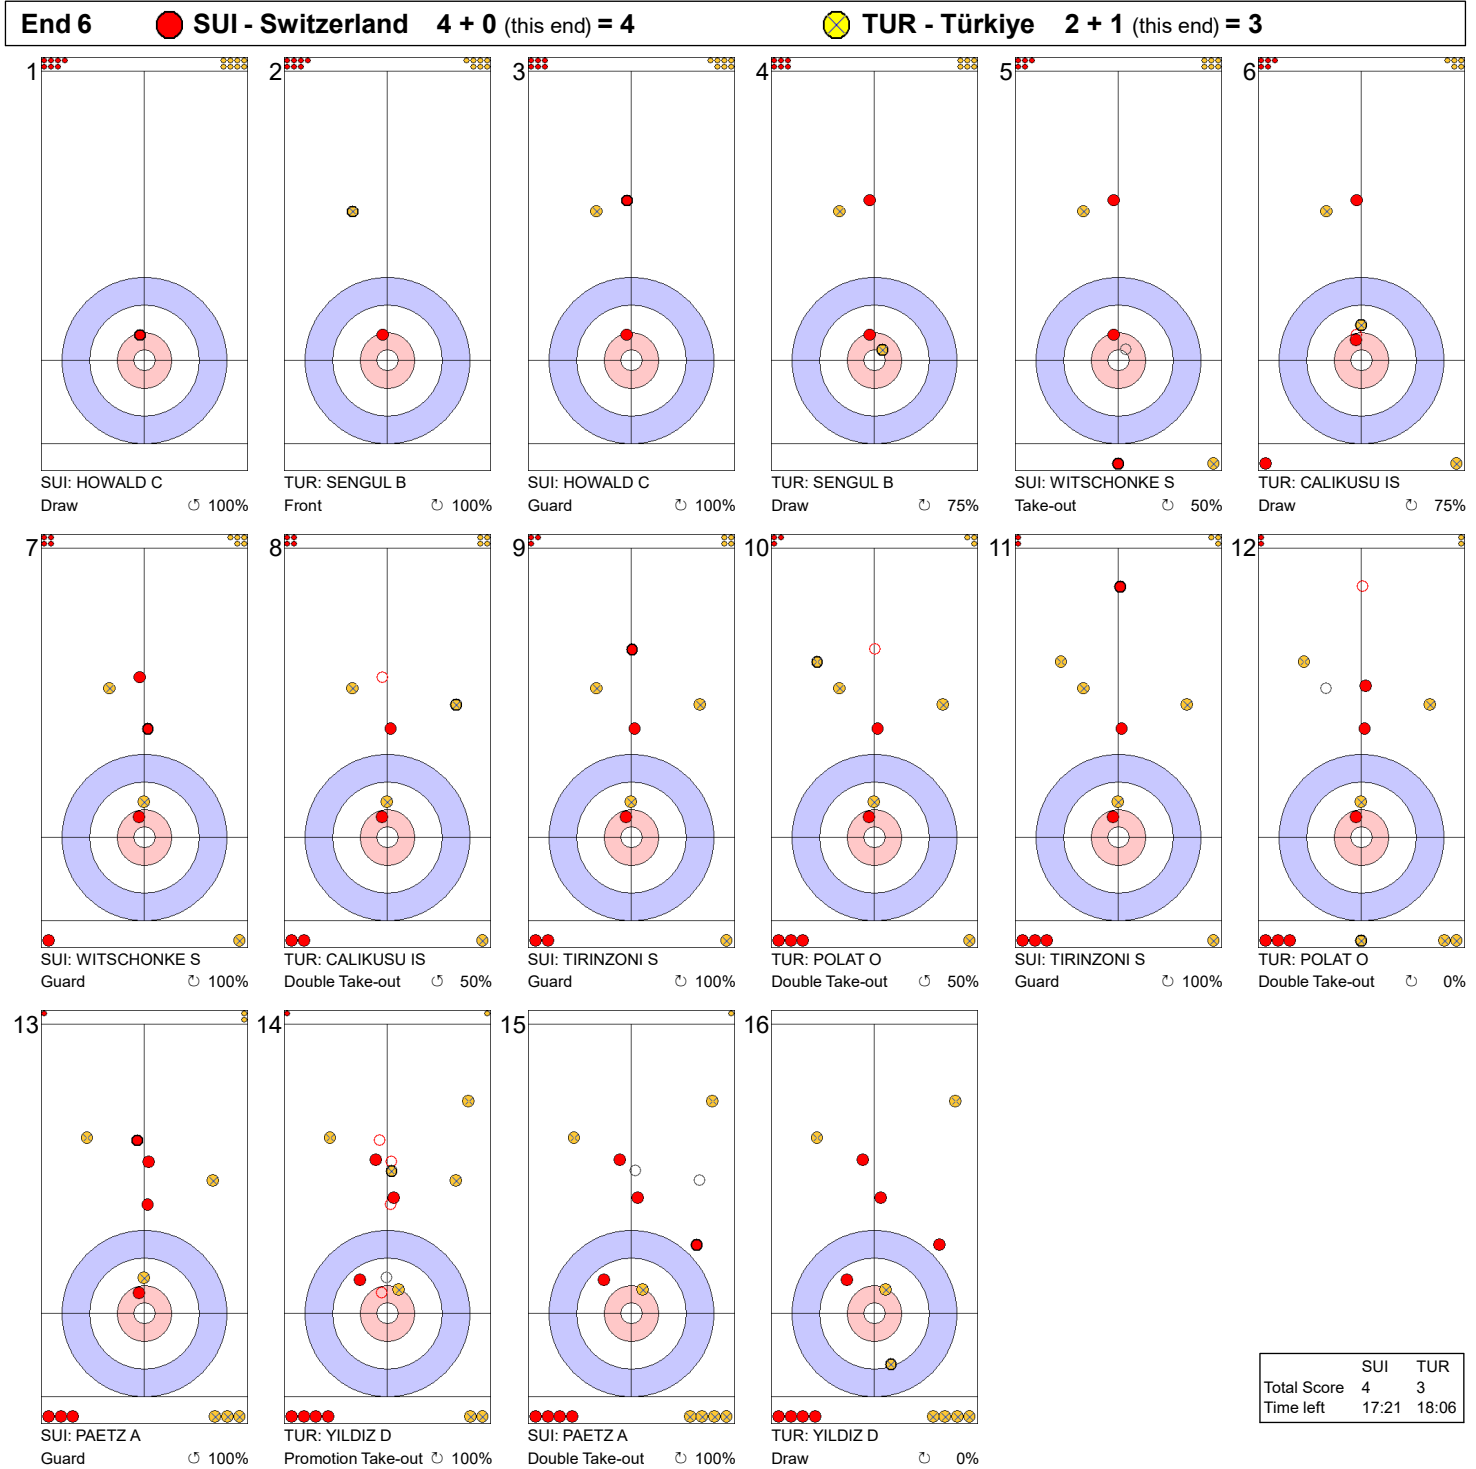

**Game - Shot by Shot**

**Legend:**  
 Clockwise     
 Counter-clockwise     
 - Not considered

**Game - Shot by Shot**

**Legend:**  
 Clockwise     
 Counter-clockwise     
 - Not considered

**Game - Shot by Shot**

**Legend:**  
 ↻ Clockwise      ↺ Counter-clockwise      - Not considered

**Game - Shot by Shot**

**Legend:**  
 ↻ Clockwise   ↺ Counter-clockwise   - Not considered

**Game - Shot by Shot**

**Legend:**  
 ↻ Clockwise      ↺ Counter-clockwise      - Not considered

**Game - Shot by Shot**

	SUI	TUR
Total Score	4	3
Time left	17:21	18:06

**Legend:**  
 ⌚ Clockwise      ⌚ Counter-clockwise      - Not considered

**Game - Shot by Shot**

**Legend:**  
 ↻ Clockwise      ↺ Counter-clockwise      - Not considered

**Game - Shot by Shot**

**Legend:**  
 Clockwise     
 Counter-clockwise     
 - Not considered

**Game - Shot by Shot**

**End 9**   ● **SUI - Switzerland**   **7 + 0 (this end) = 7**   ● **TUR - Türkiye**   **3 + 1 (this end) = 4**