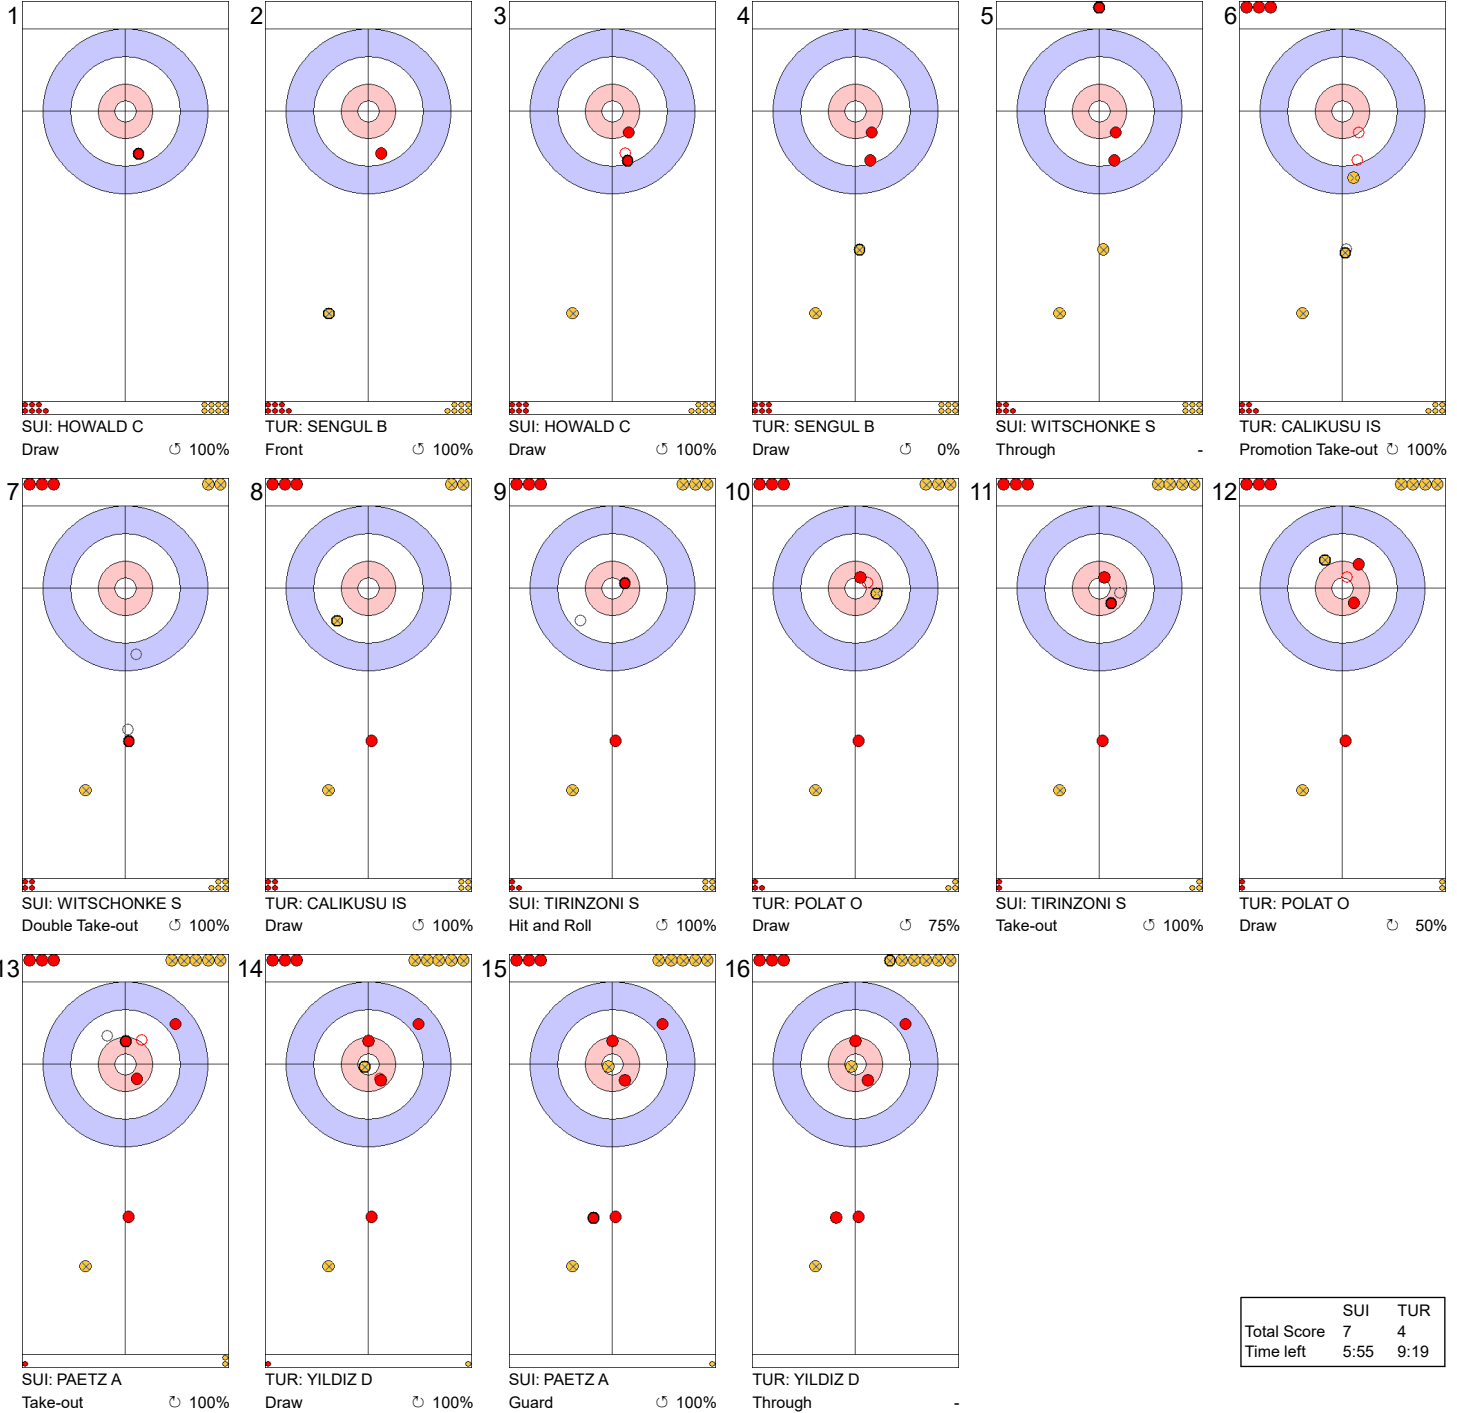

**Legend:**  
 ↻ Clockwise      ↺ Counter-clockwise      - Not considered

**Game - Shot by Shot**

**Legend:**  
 ↻ Clockwise   ↺ Counter-clockwise   - Not considered

**Game - Shot by Shot**

**Legend:**  
 ↻ Clockwise      ↺ Counter-clockwise      - Not considered

**Game - Shot by Shot**

	SUI	TUR
Total Score	4	3
Time left	17:21	18:06

**Legend:**  
 ⌚ Clockwise      ⌚ Counter-clockwise      - Not considered

**Game - Shot by Shot**

**Legend:**  
 ↻ Clockwise      ↺ Counter-clockwise      - Not considered

**Game - Shot by Shot**

**Legend:**  
 Clockwise     
 Counter-clockwise     
 - Not considered

**Game - Shot by Shot**

**End 9**   ● **SUI - Switzerland**   **7 + 0 (this end) = 7**   ● **TUR - Türkiye**   **3 + 1 (this end) = 4**

	SUI	TUR
Total Score	7	4
Time left	5:55	9:19

**Legend:**  
 ↻ Clockwise      ↺ Counter-clockwise      - Not considered