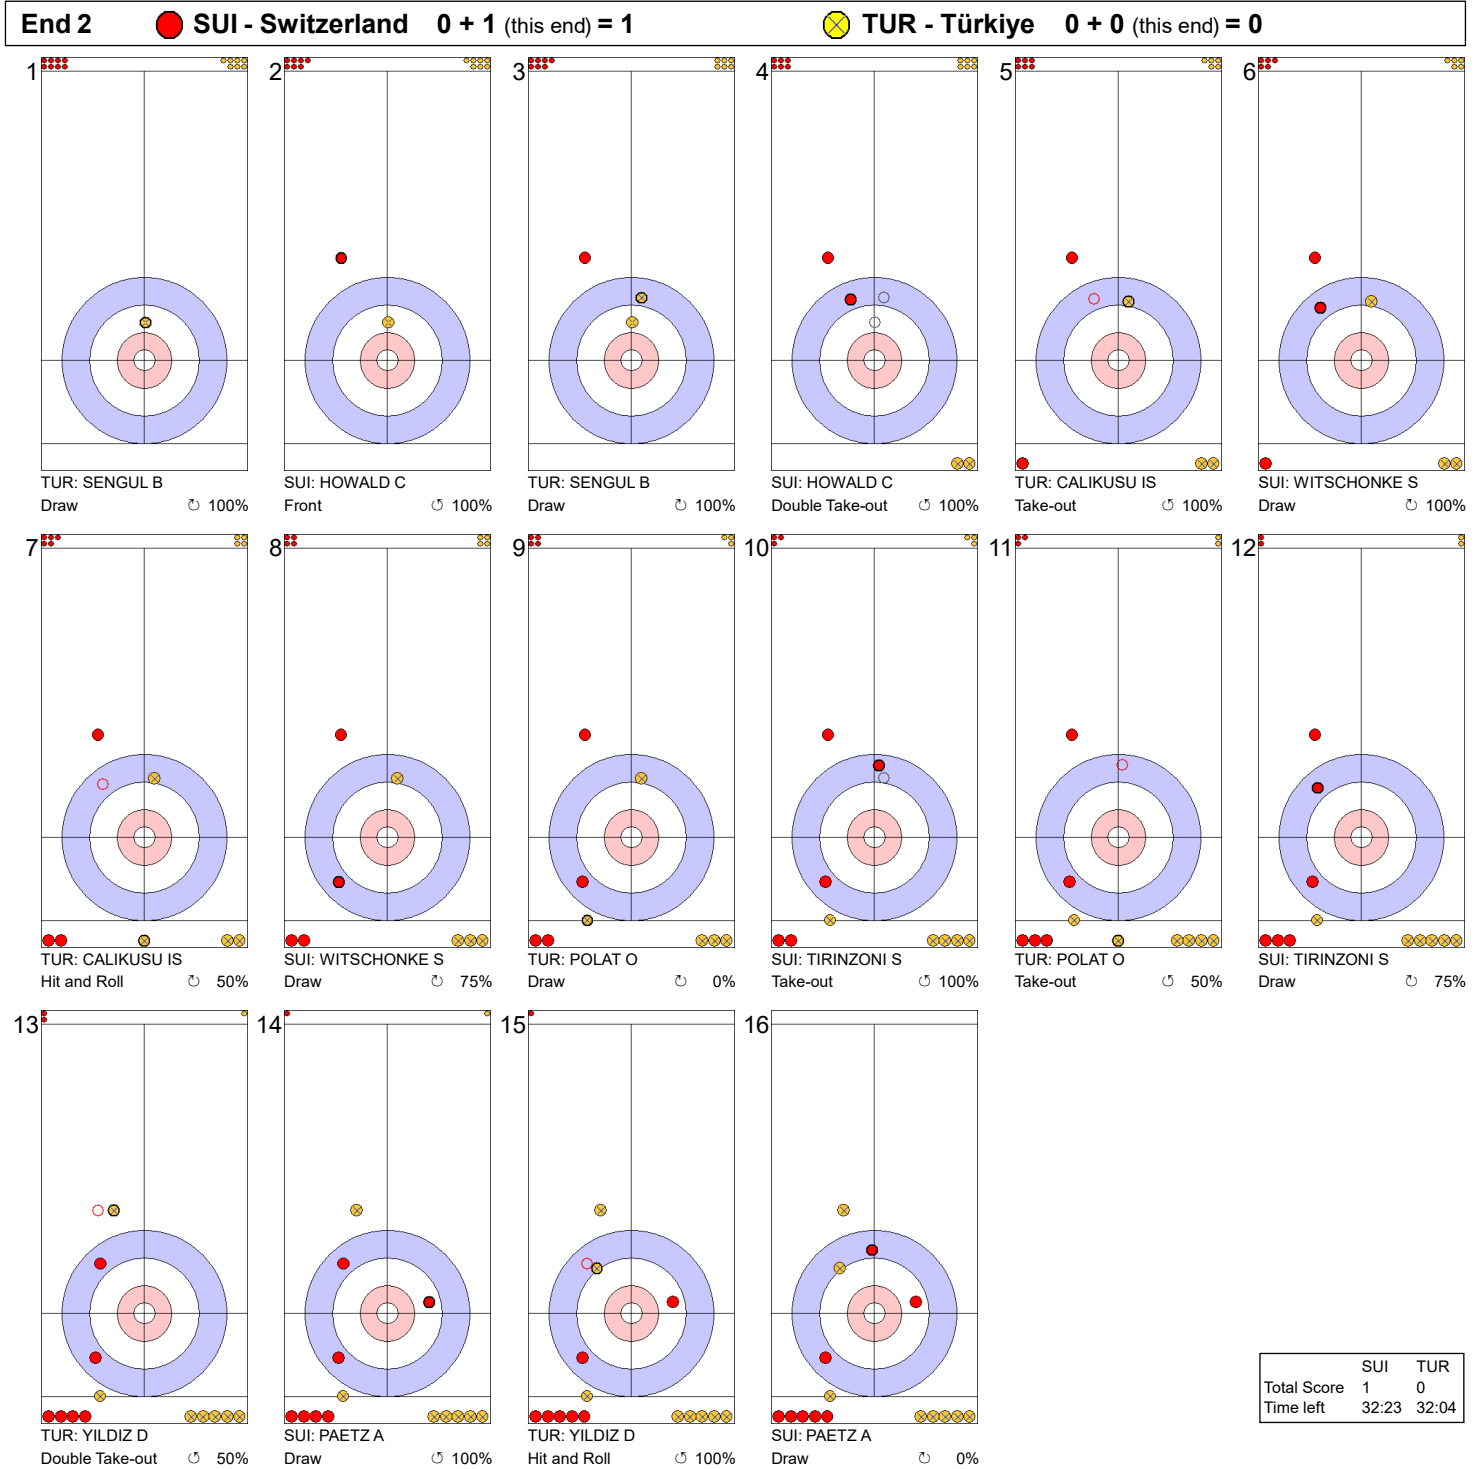

**Game - Shot by Shot**

**Legend:**  
 Clockwise     
 Counter-clockwise     
 - Not considered

**Game - Shot by Shot**

**Legend:**  
 Clockwise     
 Counter-clockwise     
 - Not considered

**Game - Shot by Shot**

**Legend:**  
 ↻ Clockwise      ↺ Counter-clockwise      - Not considered

**Game - Shot by Shot**

**Legend:**  
 ↻ Clockwise   ↺ Counter-clockwise   - Not considered

**Game - Shot by Shot**

**Legend:**  
 ↻ Clockwise      ↺ Counter-clockwise      - Not considered

**Game - Shot by Shot**

	SUI	TUR
Total Score	4	3
Time left	17:21	18:06

**Legend:**  
 ⌚ Clockwise      ⌚ Counter-clockwise      - Not considered

**Game - Shot by Shot**

**Legend:**  
 ↻ Clockwise      ↺ Counter-clockwise      - Not considered

	SUI	TUR
Total Score	7	4
Time left	5:55	9:19

**Legend:**  
 ↻ Clockwise      ↺ Counter-clockwise      - Not considered