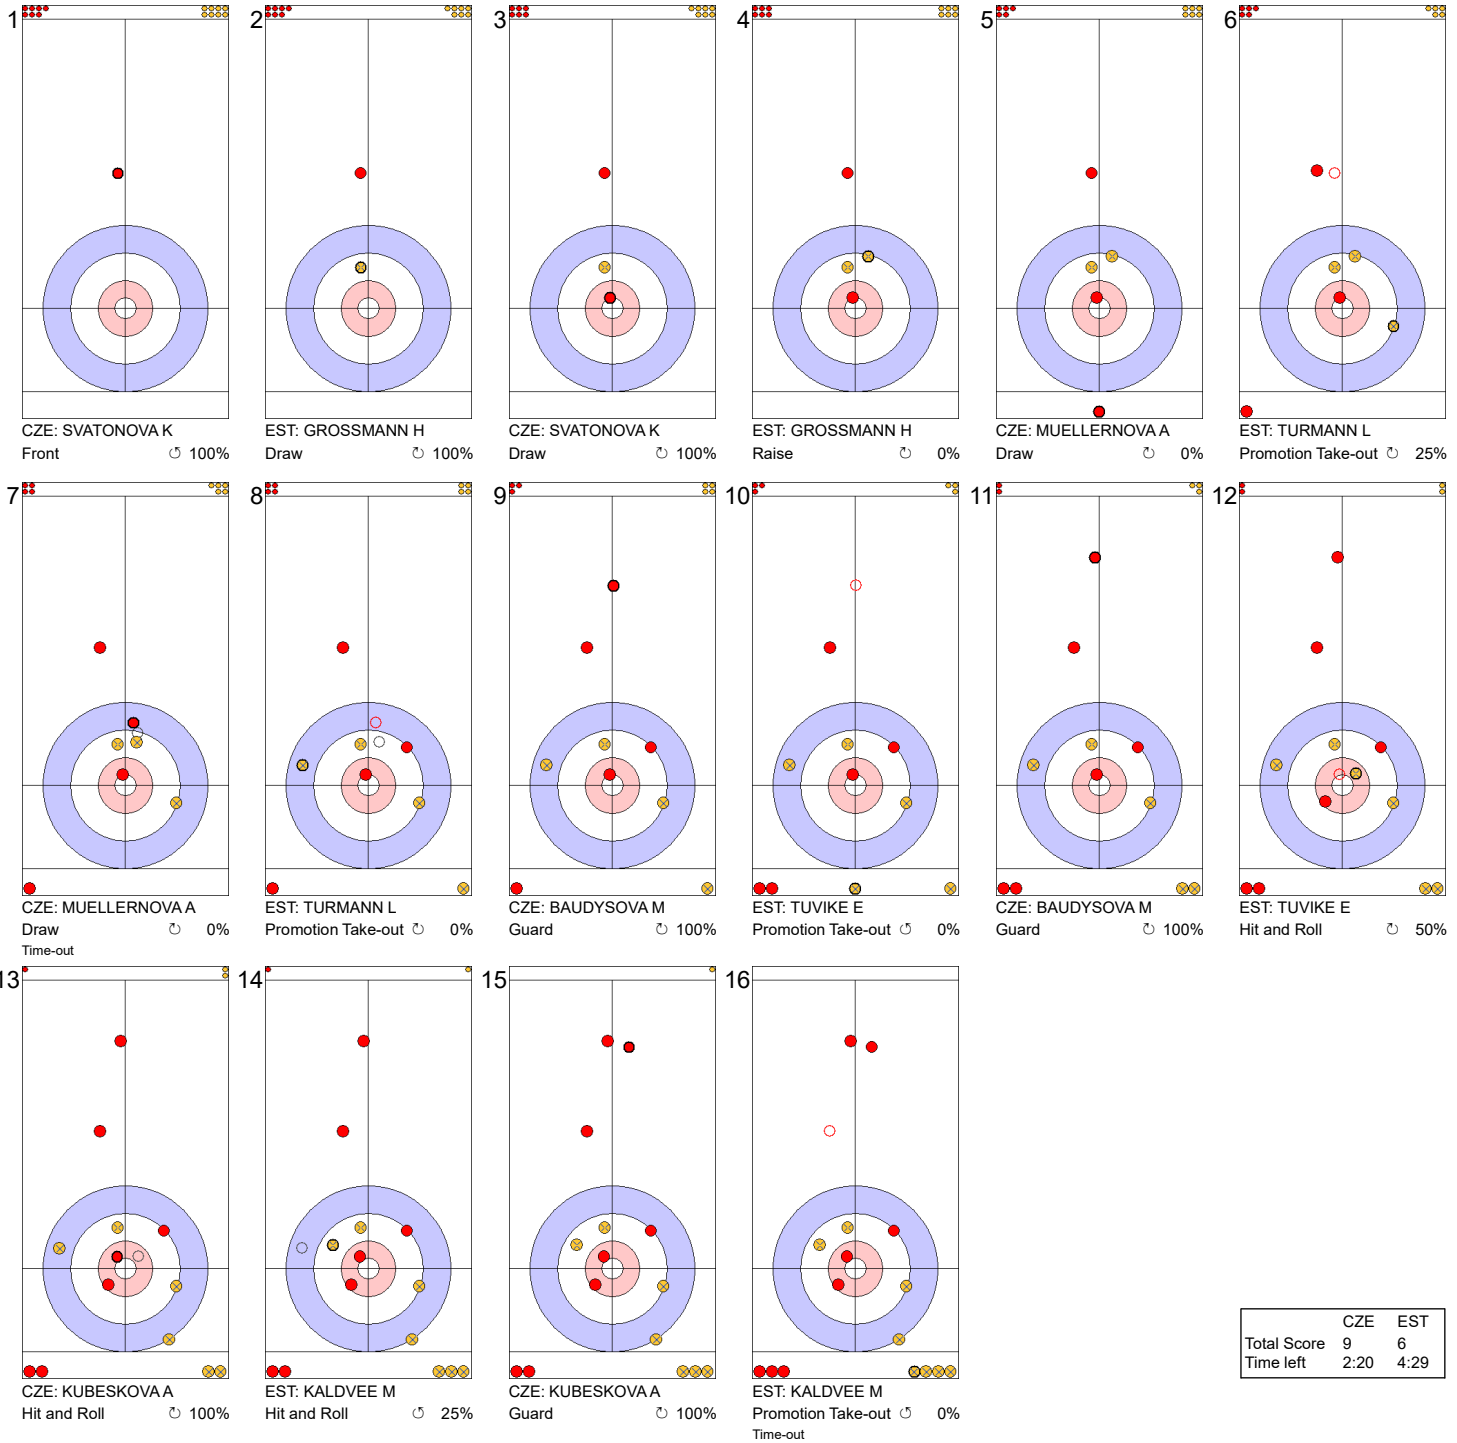

	CZE	EST
Total Score	4	4
Time left	20:05	18:20

Legend:
 ⤵ Clockwise ⤴ Counter-clockwise - Not considered

Game - Shot by Shot

End 7 ● **CZE - Czechia** 4 + 0 (this end) = 4 ● **EST - Estonia** 4 + 2 (this end) = 6

	CZE	EST
Total Score	4	6
Time left	16:45	15:04

Legend:
 ↻ Clockwise ↺ Counter-clockwise - Not considered

Game - Shot by Shot

Legend:
 ⌚ Clockwise ⌚ Counter-clockwise - Not considered

Game - Shot by Shot

Legend:
 ↻ Clockwise ↺ Counter-clockwise - Not considered

Game - Shot by Shot

End 10 ● **CZE - Czechia** 7 + 2 (this end) = 9 ● **EST - Estonia** 6 + 0 (this end) = 6

	CZE	EST
Total Score	9	6
Time left	2:20	4:29

Legend:
 ↻ Clockwise ↺ Counter-clockwise - Not considered