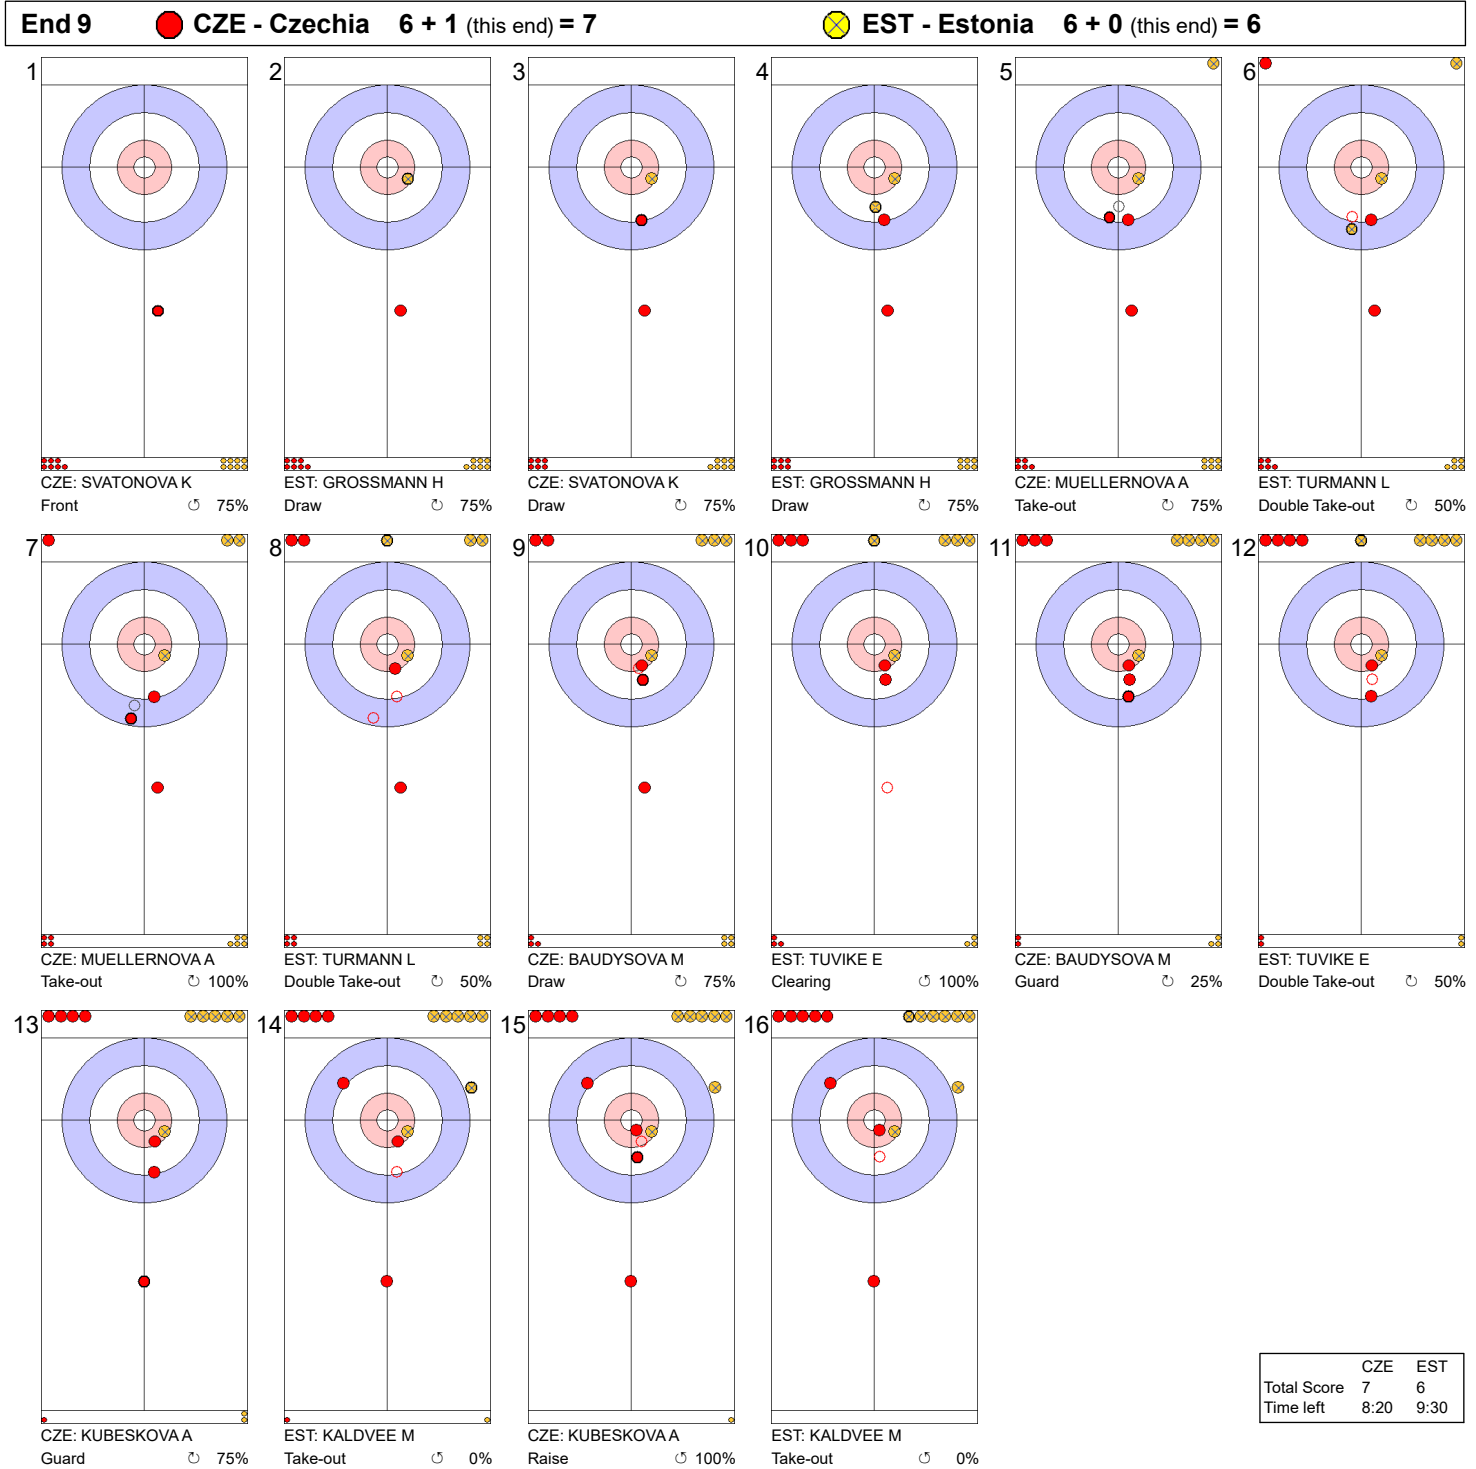

	CZE	EST
Total Score	4	4
Time left	20:05	18:20

Legend:
 ⤵ Clockwise ⤴ Counter-clockwise - Not considered

Game - Shot by Shot

End 7 ● **CZE - Czechia** 4 + 0 (this end) = 4 ● **EST - Estonia** 4 + 2 (this end) = 6

	CZE	EST
Total Score	4	6
Time left	16:45	15:04

Legend:
 ↻ Clockwise ↺ Counter-clockwise - Not considered

Game - Shot by Shot

Legend:
 ⌚ Clockwise ⌚ Counter-clockwise - Not considered

Game - Shot by Shot

Legend:
 ↻ Clockwise ↺ Counter-clockwise - Not considered

Game - Shot by Shot

End 10 ● **CZE - Czechia** 7 + 2 (this end) = 9 ● **EST - Estonia** 6 + 0 (this end) = 6

	CZE	EST
Total Score	9	6
Time left	2:20	4:29

Legend:
 ↻ Clockwise ↺ Counter-clockwise - Not considered