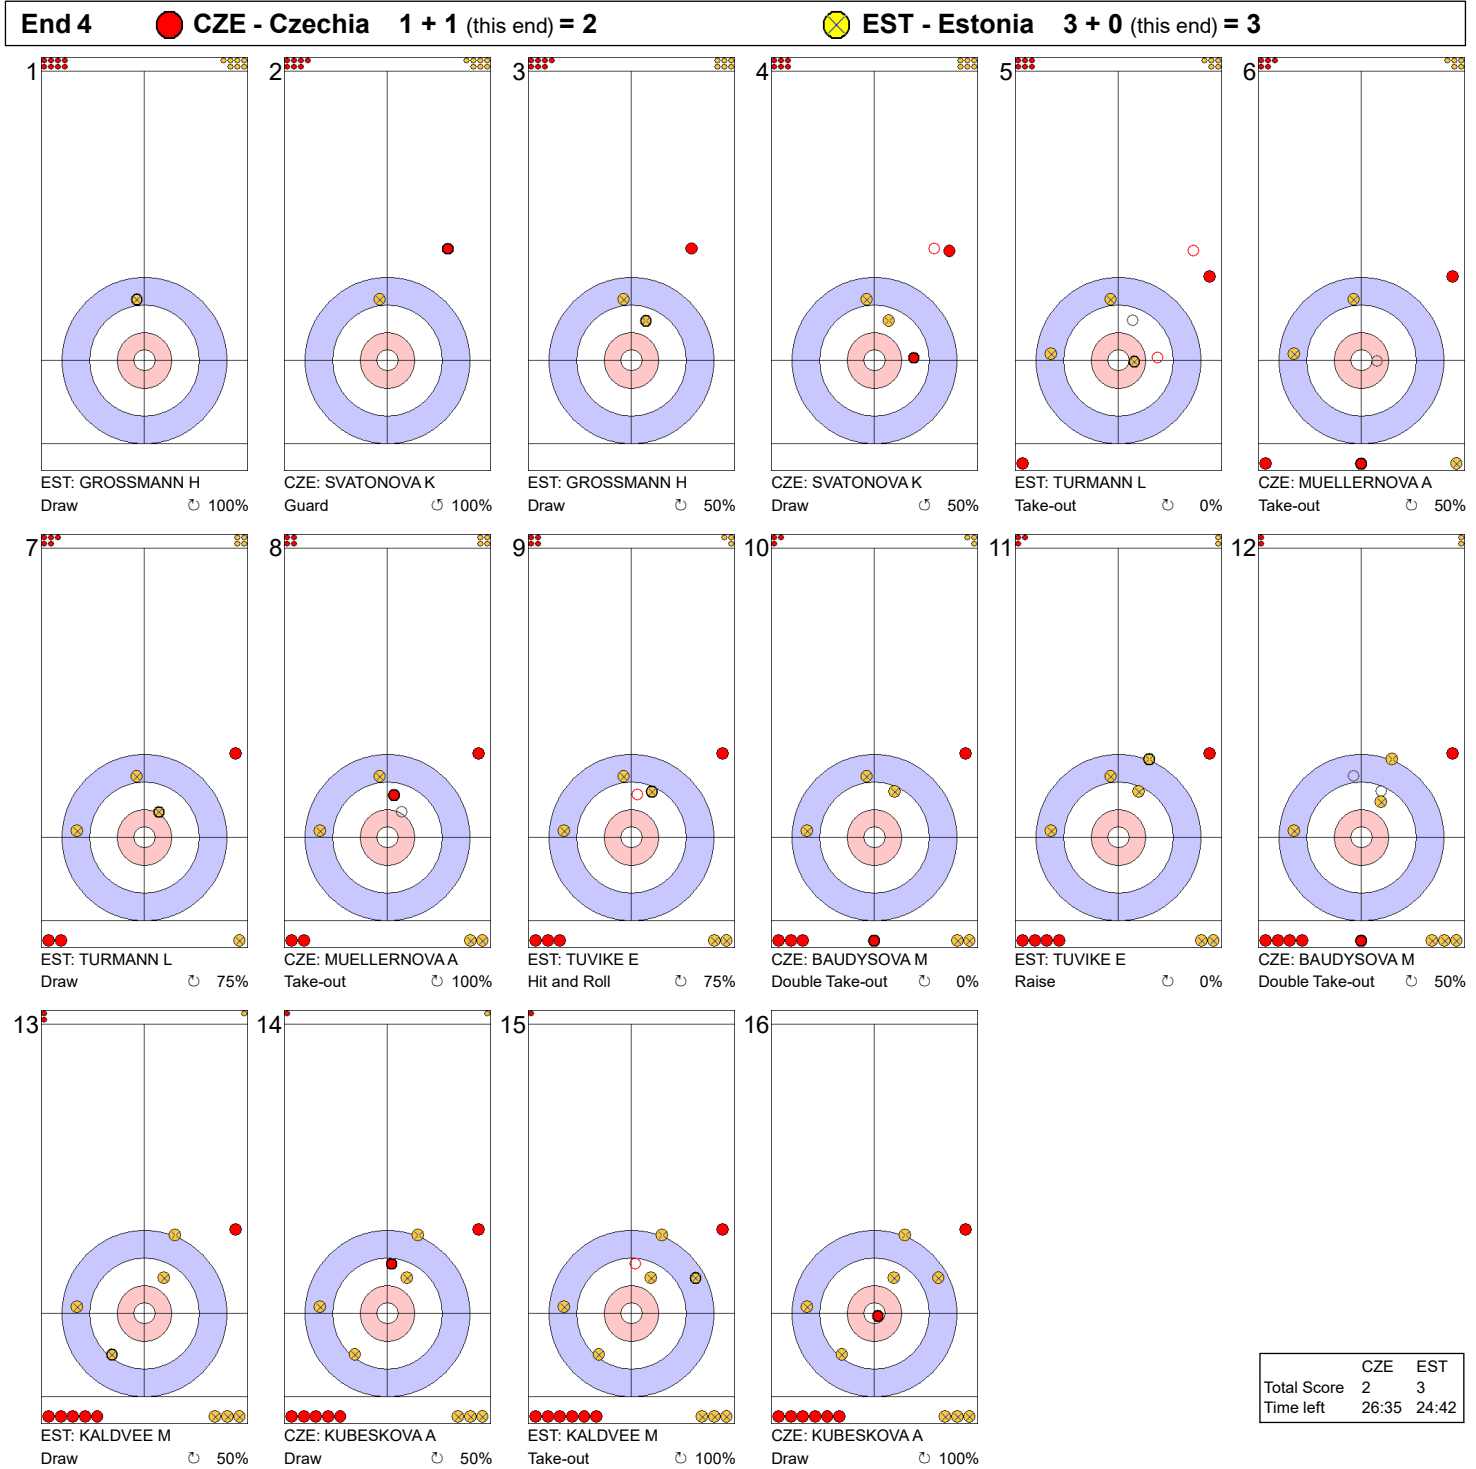

Game - Shot by Shot

Legend:
 Clockwise
 Counter-clockwise
 - Not considered

Game - Shot by Shot

Legend:
 ⌚ Clockwise ⌚ Counter-clockwise - Not considered

Game - Shot by Shot

End 3 ● **CZE - Czechia** 1 + 0 (this end) = 1 ● **EST - Estonia** 0 + 3 (this end) = 3

	CZE	EST
Total Score	1	3
Time left	29:35	27:19

Legend:
 ↻ Clockwise ↺ Counter-clockwise - Not considered

Game - Shot by Shot

Legend:
 ⌚ Clockwise ⌚ Counter-clockwise - Not considered

Game - Shot by Shot

Legend:
 ↻ Clockwise ↺ Counter-clockwise - Not considered

Game - Shot by Shot

End 6 ● CZE - Czechia 2 + 2 (this end) = 4			● EST - Estonia 4 + 0 (this end) = 4		
1		EST: GROSSMANN H Draw ⤵ 100%	2		CZE: SVATONOVA K Draw ⤵ 100%
3		EST: GROSSMANN H Take-out ⤵ 100%	4		CZE: SVATONOVA K Front ⤵ 100%
5		EST: TURMANN L Guard ⤵ 75%	6		CZE: MUELLERNOVA A Clearing ⤵ 75%
7		EST: TURMANN L Clearing ⤵ 100%	8		CZE: MUELLERNOVA A Draw ⤵ 0%
9		EST: TUVIKE E Draw ⤵ 100%	10		CZE: BAUDYSOVA M Hit and Roll ⤵ 75%
11		EST: TUVIKE E Hit and Roll ⤵ 100%	12		CZE: BAUDYSOVA M Draw ⤵ 100%
13		EST: KALDVEE M Wick / Soft Peeling ⤵ 0%	14		CZE: KUBESKOVA A Draw ⤵ 100%
15		EST: KALDVEE M Double Take-out ⤵ 50%	16		CZE: KUBESKOVA A Draw ⤵ 100%

	CZE	EST
Total Score	4	4
Time left	20:05	18:20

Legend:
 ⤵ Clockwise ⤴ Counter-clockwise - Not considered

Game - Shot by Shot

End 7 ● **CZE - Czechia** 4 + 0 (this end) = 4 ● **EST - Estonia** 4 + 2 (this end) = 6