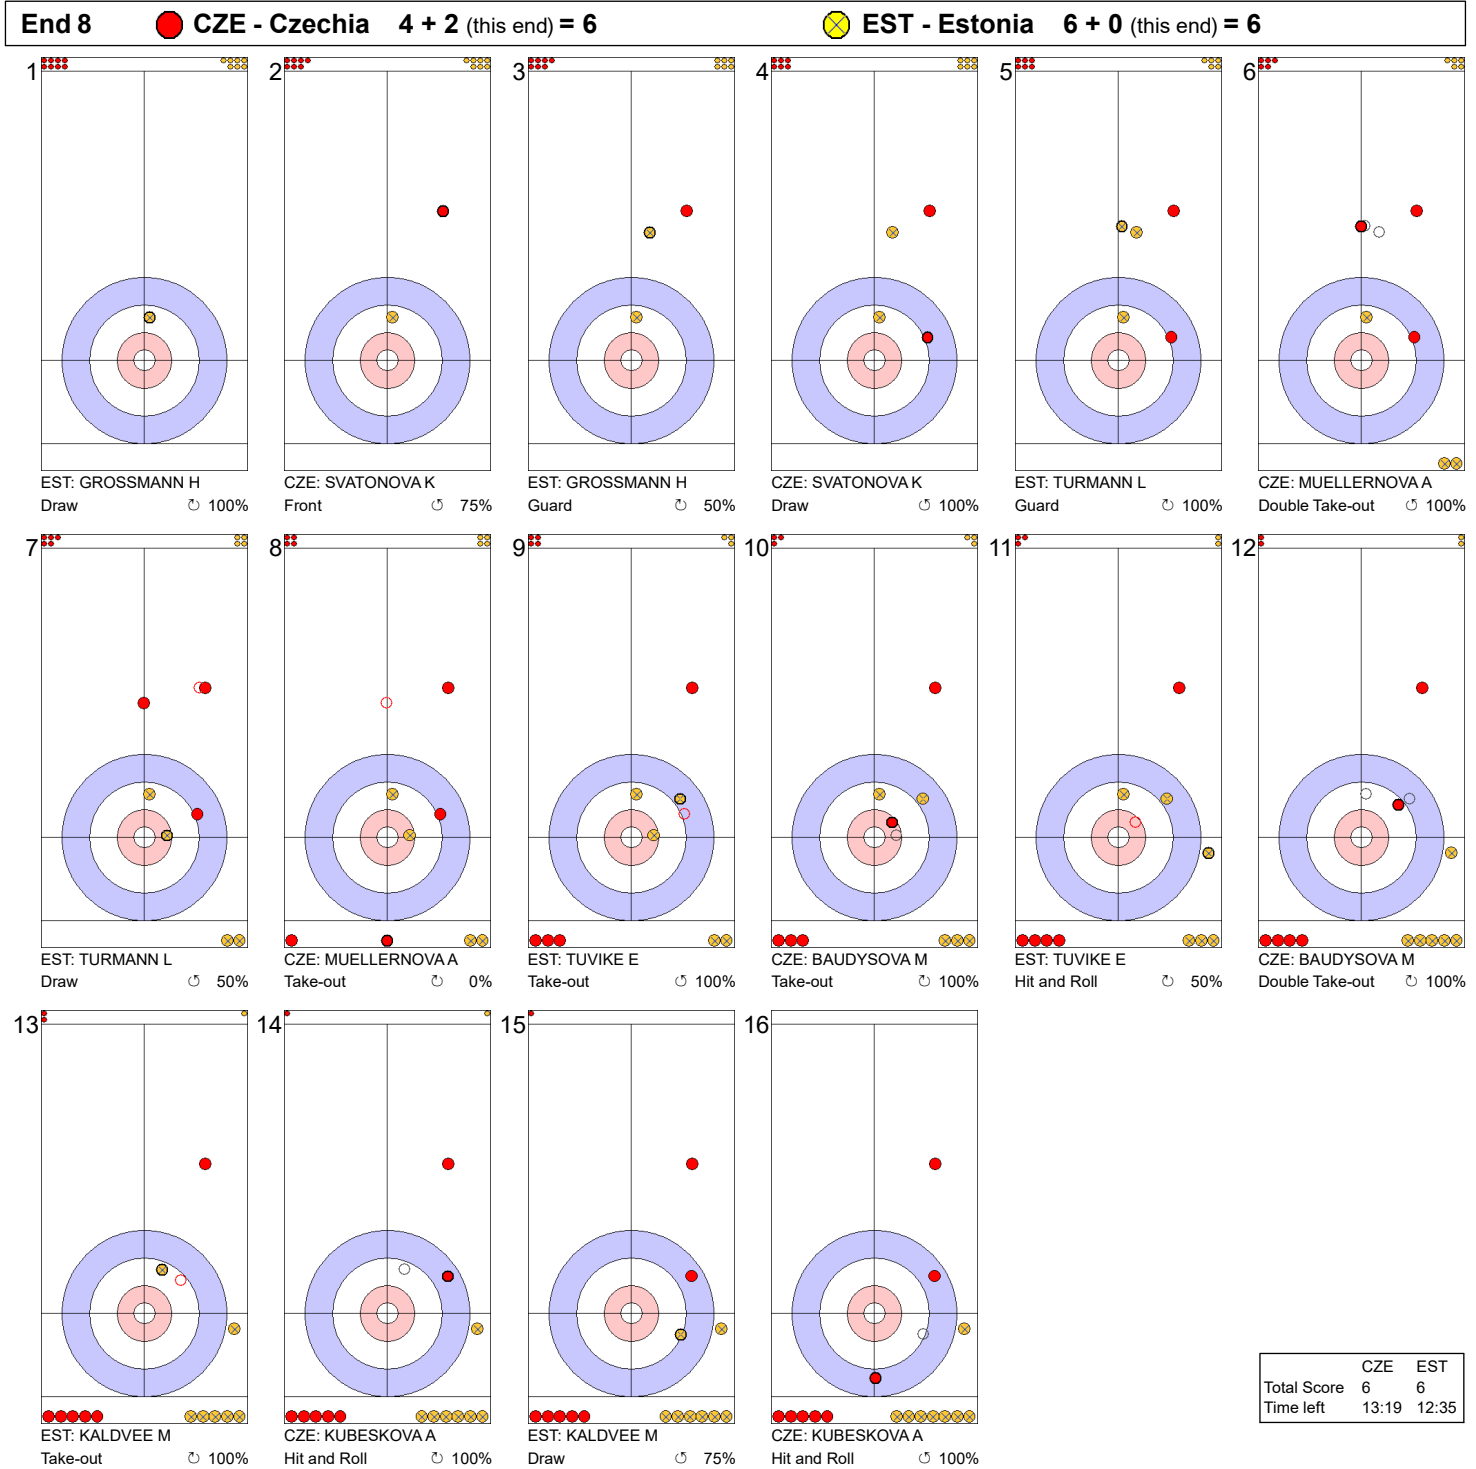

Game - Shot by Shot

End 6 ● CZE - Czechia 2 + 2 (this end) = 4			● EST - Estonia 4 + 0 (this end) = 4		
1		EST: GROSSMANN H Draw ⤵ 100%	2		CZE: SVATONOVA K Draw ⤵ 100%
3		EST: GROSSMANN H Take-out ⤵ 100%	4		CZE: SVATONOVA K Front ⤵ 100%
5		EST: TURMANN L Guard ⤵ 75%	6		CZE: MUELLERNOVA A Clearing ⤵ 75%
7		EST: TURMANN L Clearing ⤵ 100%	8		CZE: MUELLERNOVA A Draw ⤵ 0%
9		EST: TUVIKE E Draw ⤵ 100%	10		CZE: BAUDYSOVA M Hit and Roll ⤵ 75%
11		EST: TUVIKE E Hit and Roll ⤵ 100%	12		CZE: BAUDYSOVA M Draw ⤵ 100%
13		EST: KALDVEE M Wick / Soft Peeling ⤵ 0%	14		CZE: KUBESKOVA A Draw ⤵ 100%
15		EST: KALDVEE M Double Take-out ⤵ 50%	16		CZE: KUBESKOVA A Draw ⤵ 100%

	CZE	EST
Total Score	4	4
Time left	20:05	18:20

Legend:
 ⤵ Clockwise ⤴ Counter-clockwise - Not considered

Game - Shot by Shot

End 7 ● **CZE - Czechia** 4 + 0 (this end) = 4 ● **EST - Estonia** 4 + 2 (this end) = 6

	CZE	EST
Total Score	4	6
Time left	16:45	15:04

Legend:
 ↻ Clockwise ↺ Counter-clockwise - Not considered

Game - Shot by Shot

Legend:
 ⌚ Clockwise ⌚ Counter-clockwise - Not considered

Game - Shot by Shot

Legend:
 ↻ Clockwise ↺ Counter-clockwise - Not considered

Game - Shot by Shot

End 10 ● **CZE - Czechia** 7 + 2 (this end) = 9 ● **EST - Estonia** 6 + 0 (this end) = 6

	CZE	EST
Total Score	9	6
Time left	2:20	4:29

Legend:
 ↻ Clockwise ↺ Counter-clockwise - Not considered