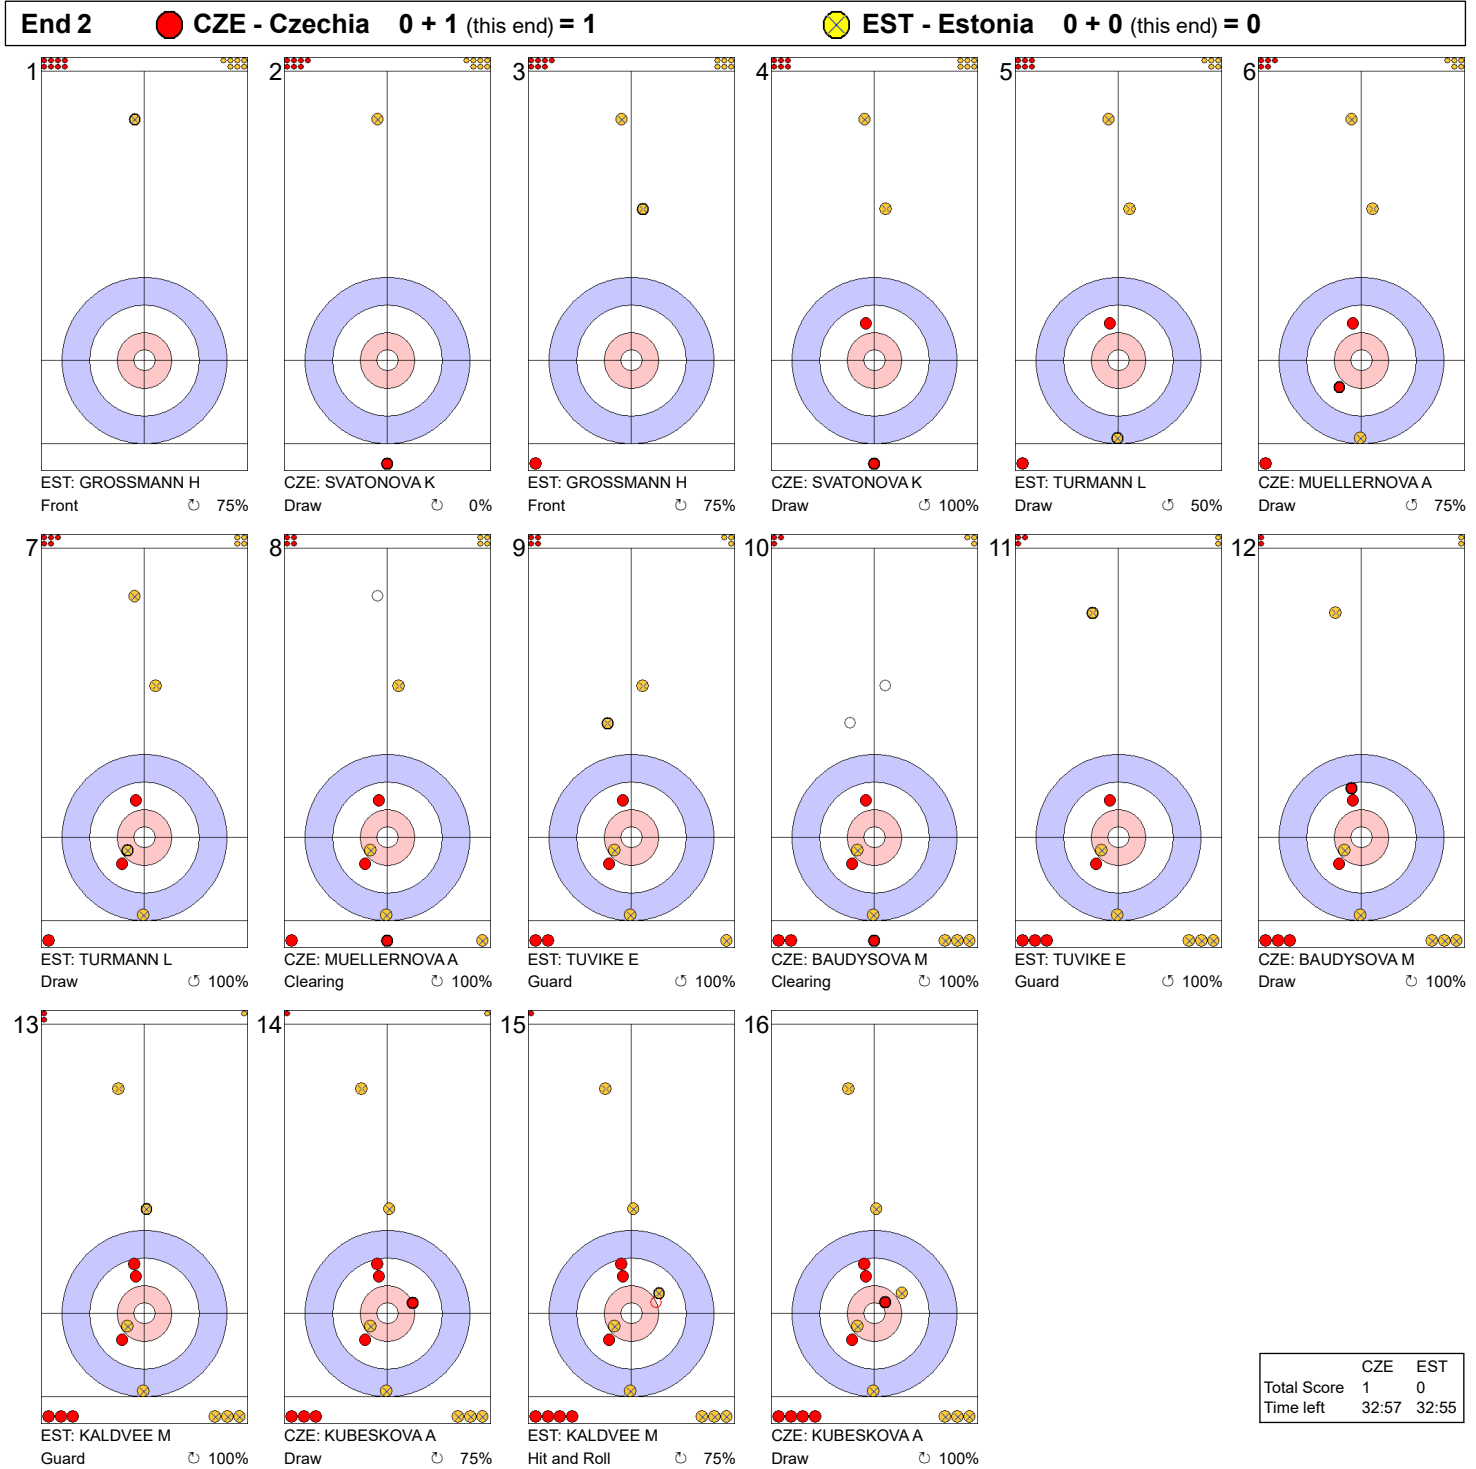

Game - Shot by Shot

Legend:
 Clockwise
 Counter-clockwise
 - Not considered

Game - Shot by Shot

Legend:
 ⌚ Clockwise ⌚ Counter-clockwise - Not considered

Game - Shot by Shot

End 3 ● **CZE - Czechia** 1 + 0 (this end) = 1 ● **EST - Estonia** 0 + 3 (this end) = 3

	CZE	EST
Total Score	1	3
Time left	29:35	27:19

Legend:
 ↻ Clockwise ↺ Counter-clockwise - Not considered

Game - Shot by Shot

Legend:
 ⌚ Clockwise ⌚ Counter-clockwise - Not considered

Game - Shot by Shot

Legend:
 ↻ Clockwise ↺ Counter-clockwise - Not considered

Game - Shot by Shot

End 6 ● CZE - Czechia 2 + 2 (this end) = 4			● EST - Estonia 4 + 0 (this end) = 4		
1		EST: GROSSMANN H Draw ⤵ 100%	2		CZE: SVATONOVA K Draw ⤵ 100%
3		EST: GROSSMANN H Take-out ⤵ 100%	4		CZE: SVATONOVA K Front ⤵ 100%
5		EST: TURMANN L Guard ⤵ 75%	6		CZE: MUELLERNOVA A Clearing ⤵ 75%
7		EST: TURMANN L Clearing ⤵ 100%	8		CZE: MUELLERNOVA A Draw ⤵ 0%
9		EST: TUVIKE E Draw ⤵ 100%	10		CZE: BAUDYSOVA M Hit and Roll ⤵ 75%
11		EST: TUVIKE E Hit and Roll ⤵ 100%	12		CZE: BAUDYSOVA M Draw ⤵ 100%
13		EST: KALDVEE M Wick / Soft Peeling ⤵ 0%	14		CZE: KUBESKOVA A Draw ⤵ 100%
15		EST: KALDVEE M Double Take-out ⤵ 50%	16		CZE: KUBESKOVA A Draw ⤵ 100%

	CZE	EST
Total Score	4	4
Time left	20:05	18:20

Legend:
 ⤵ Clockwise ⤴ Counter-clockwise - Not considered

Game - Shot by Shot

End 7 ● **CZE - Czechia** 4 + 0 (this end) = 4 ● **EST - Estonia** 4 + 2 (this end) = 6