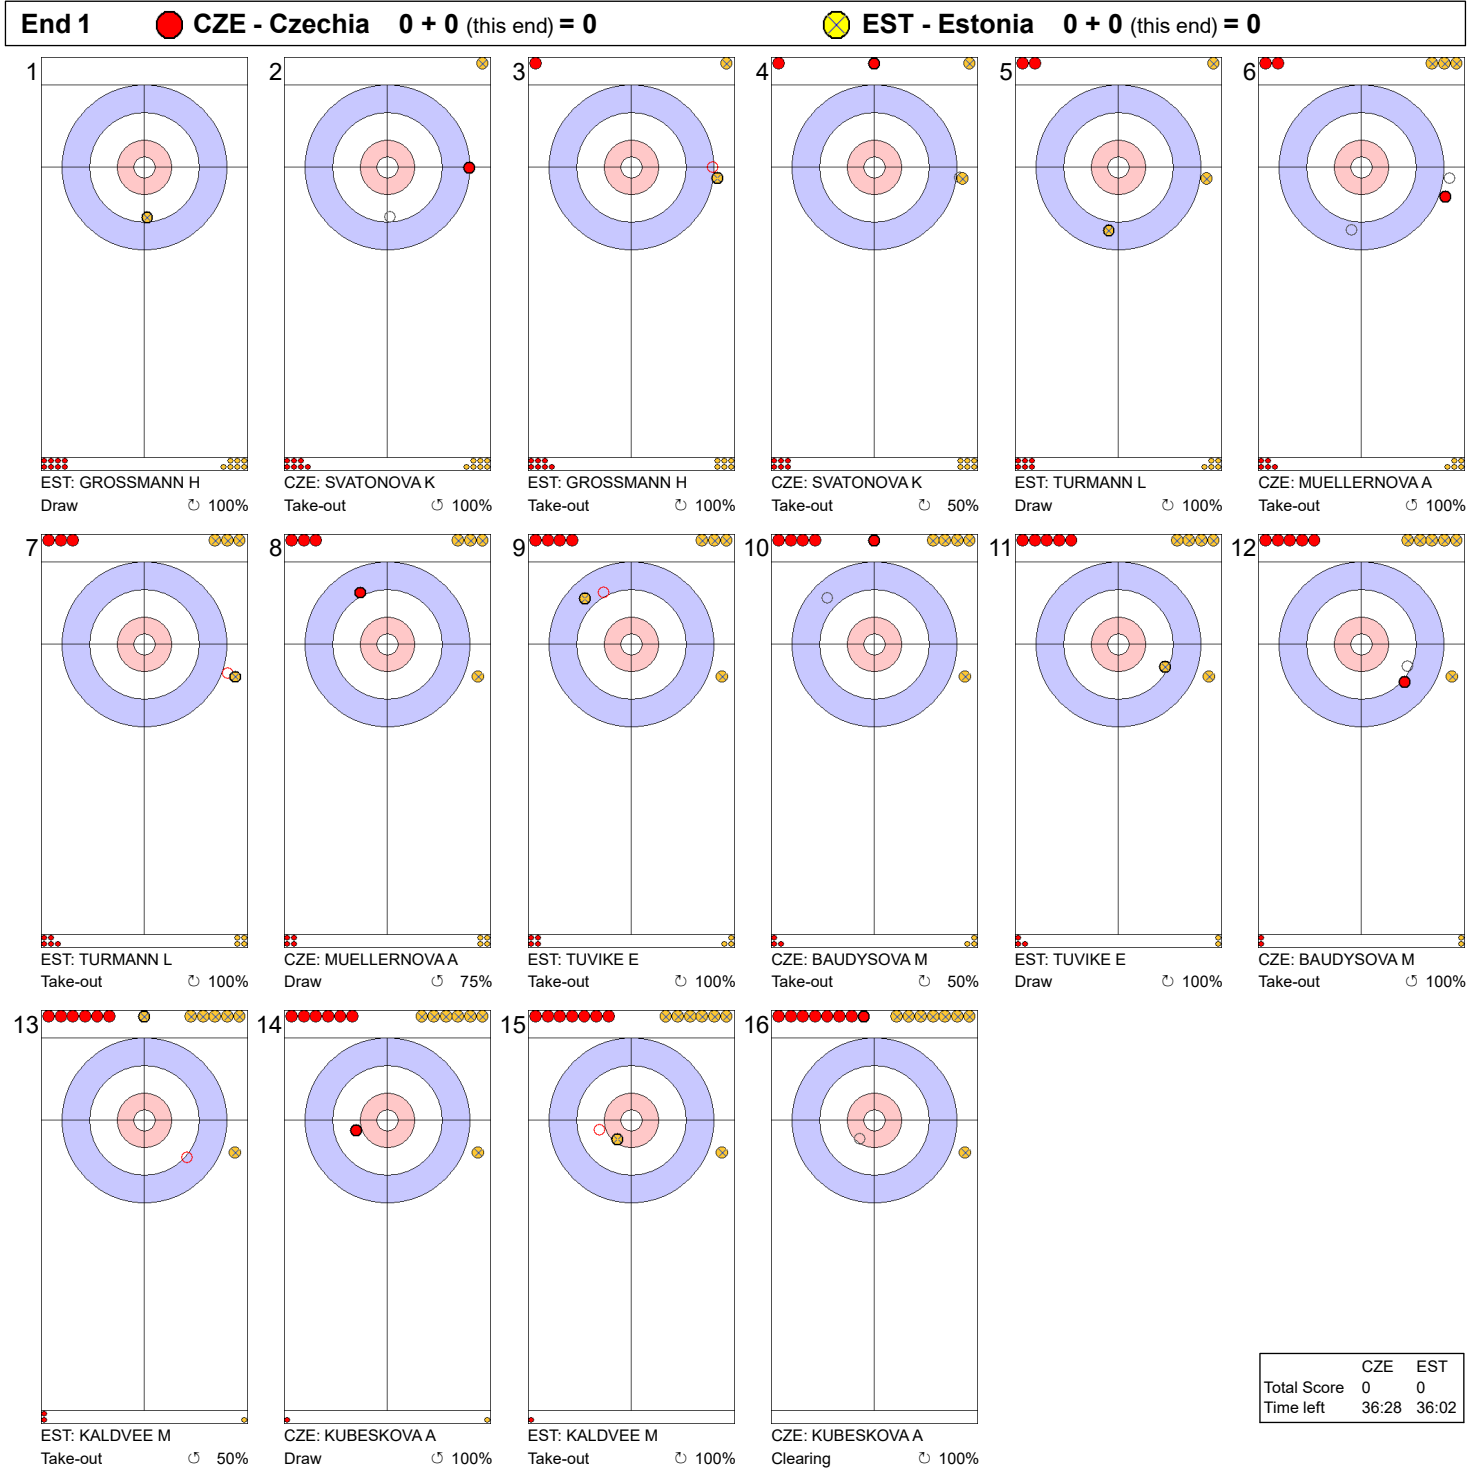

Game - Shot by Shot

Legend:
 Clockwise
 Counter-clockwise
 - Not considered

Game - Shot by Shot

Legend:
 ⌚ Clockwise ⌚ Counter-clockwise - Not considered

Game - Shot by Shot

End 3 ● **CZE - Czechia** 1 + 0 (this end) = 1 ● **EST - Estonia** 0 + 3 (this end) = 3

	CZE	EST
Total Score	1	3
Time left	29:35	27:19

Legend:
 ↻ Clockwise ↺ Counter-clockwise - Not considered

Game - Shot by Shot

Legend:
 ⌚ Clockwise ⌚ Counter-clockwise - Not considered

Game - Shot by Shot

Legend:
 ↻ Clockwise ↺ Counter-clockwise - Not considered

Game - Shot by Shot

End 6 ● CZE - Czechia 2 + 2 (this end) = 4			● EST - Estonia 4 + 0 (this end) = 4		
1		EST: GROSSMANN H Draw ⤵ 100%	2		CZE: SVATONOVA K Draw ⤵ 100%
3		EST: GROSSMANN H Take-out ⤵ 100%	4		CZE: SVATONOVA K Front ⤵ 100%
5		EST: TURMANN L Guard ⤵ 75%	6		CZE: MUELLERNOVA A Clearing ⤵ 75%
7		EST: TURMANN L Clearing ⤵ 100%	8		CZE: MUELLERNOVA A Draw ⤵ 0%
9		EST: TUVIKE E Draw ⤵ 100%	10		CZE: BAUDYSOVA M Hit and Roll ⤵ 75%
11		EST: TUVIKE E Hit and Roll ⤵ 100%	12		CZE: BAUDYSOVA M Draw ⤵ 100%
13		EST: KALDVEE M Wick / Soft Peeling ⤵ 0%	14		CZE: KUBESKOVA A Draw ⤵ 100%
15		EST: KALDVEE M Double Take-out ⤵ 50%	16		CZE: KUBESKOVA A Draw ⤵ 100%

	CZE	EST
Total Score	4	4
Time left	20:05	18:20

Legend:
 ⤵ Clockwise ⤴ Counter-clockwise - Not considered

Game - Shot by Shot

End 7 ● **CZE - Czechia** 4 + 0 (this end) = 4 ● **EST - Estonia** 4 + 2 (this end) = 6