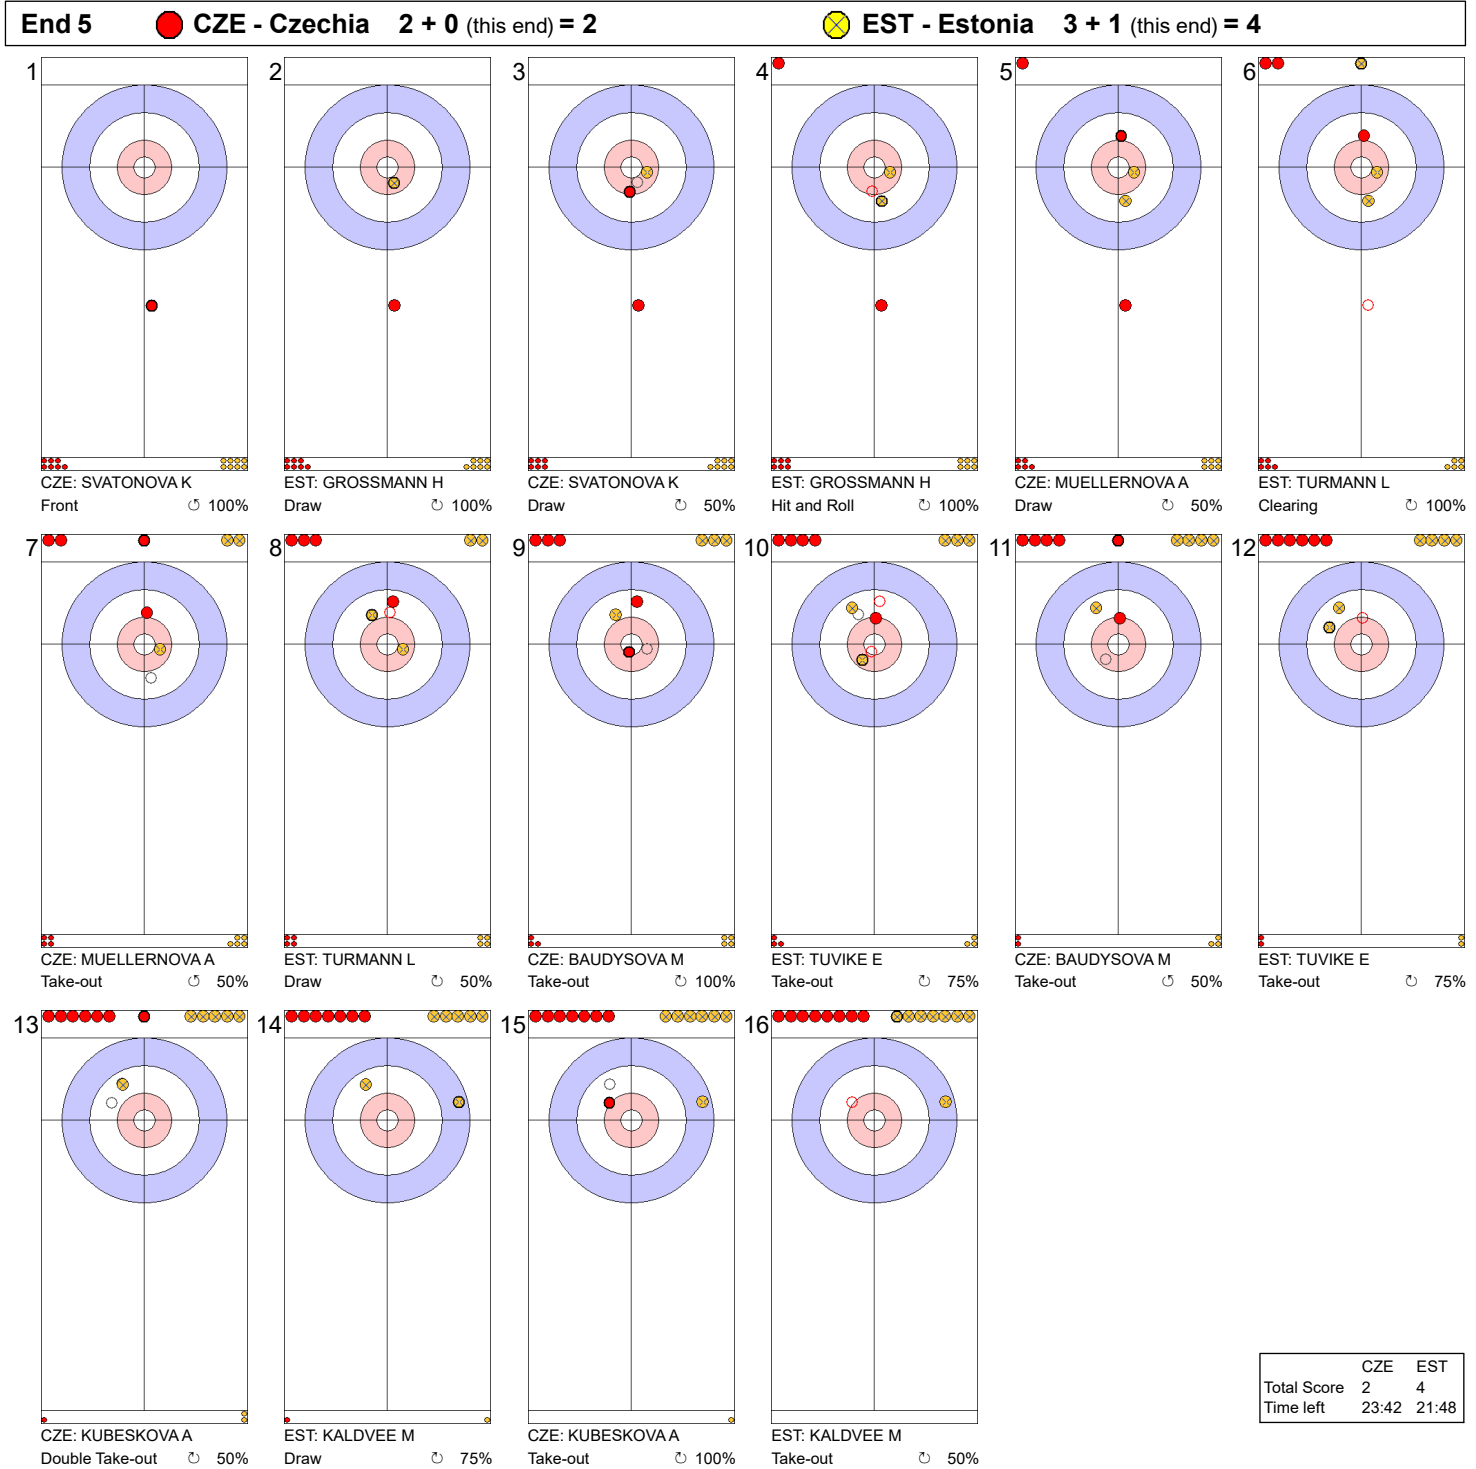

Game - Shot by Shot

Legend:
 Clockwise
 Counter-clockwise
 - Not considered

Game - Shot by Shot

Legend:
 ⌚ Clockwise ⌚ Counter-clockwise - Not considered

Game - Shot by Shot

End 3 ● **CZE - Czechia** 1 + 0 (this end) = 1 ● **EST - Estonia** 0 + 3 (this end) = 3

	CZE	EST
Total Score	1	3
Time left	29:35	27:19

Legend:
 ↻ Clockwise ↺ Counter-clockwise - Not considered

Game - Shot by Shot

Legend:
 ⌚ Clockwise ⌚ Counter-clockwise - Not considered

Game - Shot by Shot

Legend:
 ↻ Clockwise ↺ Counter-clockwise - Not considered

Game - Shot by Shot

End 6 ● CZE - Czechia 2 + 2 (this end) = 4			● EST - Estonia 4 + 0 (this end) = 4		
1		EST: GROSSMANN H Draw ⤵ 100%	2		CZE: SVATONOVA K Draw ⤵ 100%
3		EST: GROSSMANN H Take-out ⤵ 100%	4		CZE: SVATONOVA K Front ⤵ 100%
5		EST: TURMANN L Guard ⤵ 75%	6		CZE: MUELLERNOVA A Clearing ⤵ 75%
7		EST: TURMANN L Clearing ⤵ 100%	8		CZE: MUELLERNOVA A Draw ⤵ 0%
9		EST: TUVIKE E Draw ⤵ 100%	10		CZE: BAUDYSOVA M Hit and Roll ⤵ 75%
11		EST: TUVIKE E Hit and Roll ⤵ 100%	12		CZE: BAUDYSOVA M Draw ⤵ 100%
13		EST: KALDVEE M Wick / Soft Peeling ⤵ 0%	14		CZE: KUBESKOVA A Draw ⤵ 100%
15		EST: KALDVEE M Double Take-out ⤵ 50%	16		CZE: KUBESKOVA A Draw ⤵ 100%

	CZE	EST
Total Score	4	4
Time left	20:05	18:20

Legend:
 ⤵ Clockwise ⤴ Counter-clockwise - Not considered

Game - Shot by Shot

End 7 ● **CZE - Czechia** 4 + 0 (this end) = 4 ● **EST - Estonia** 4 + 2 (this end) = 6