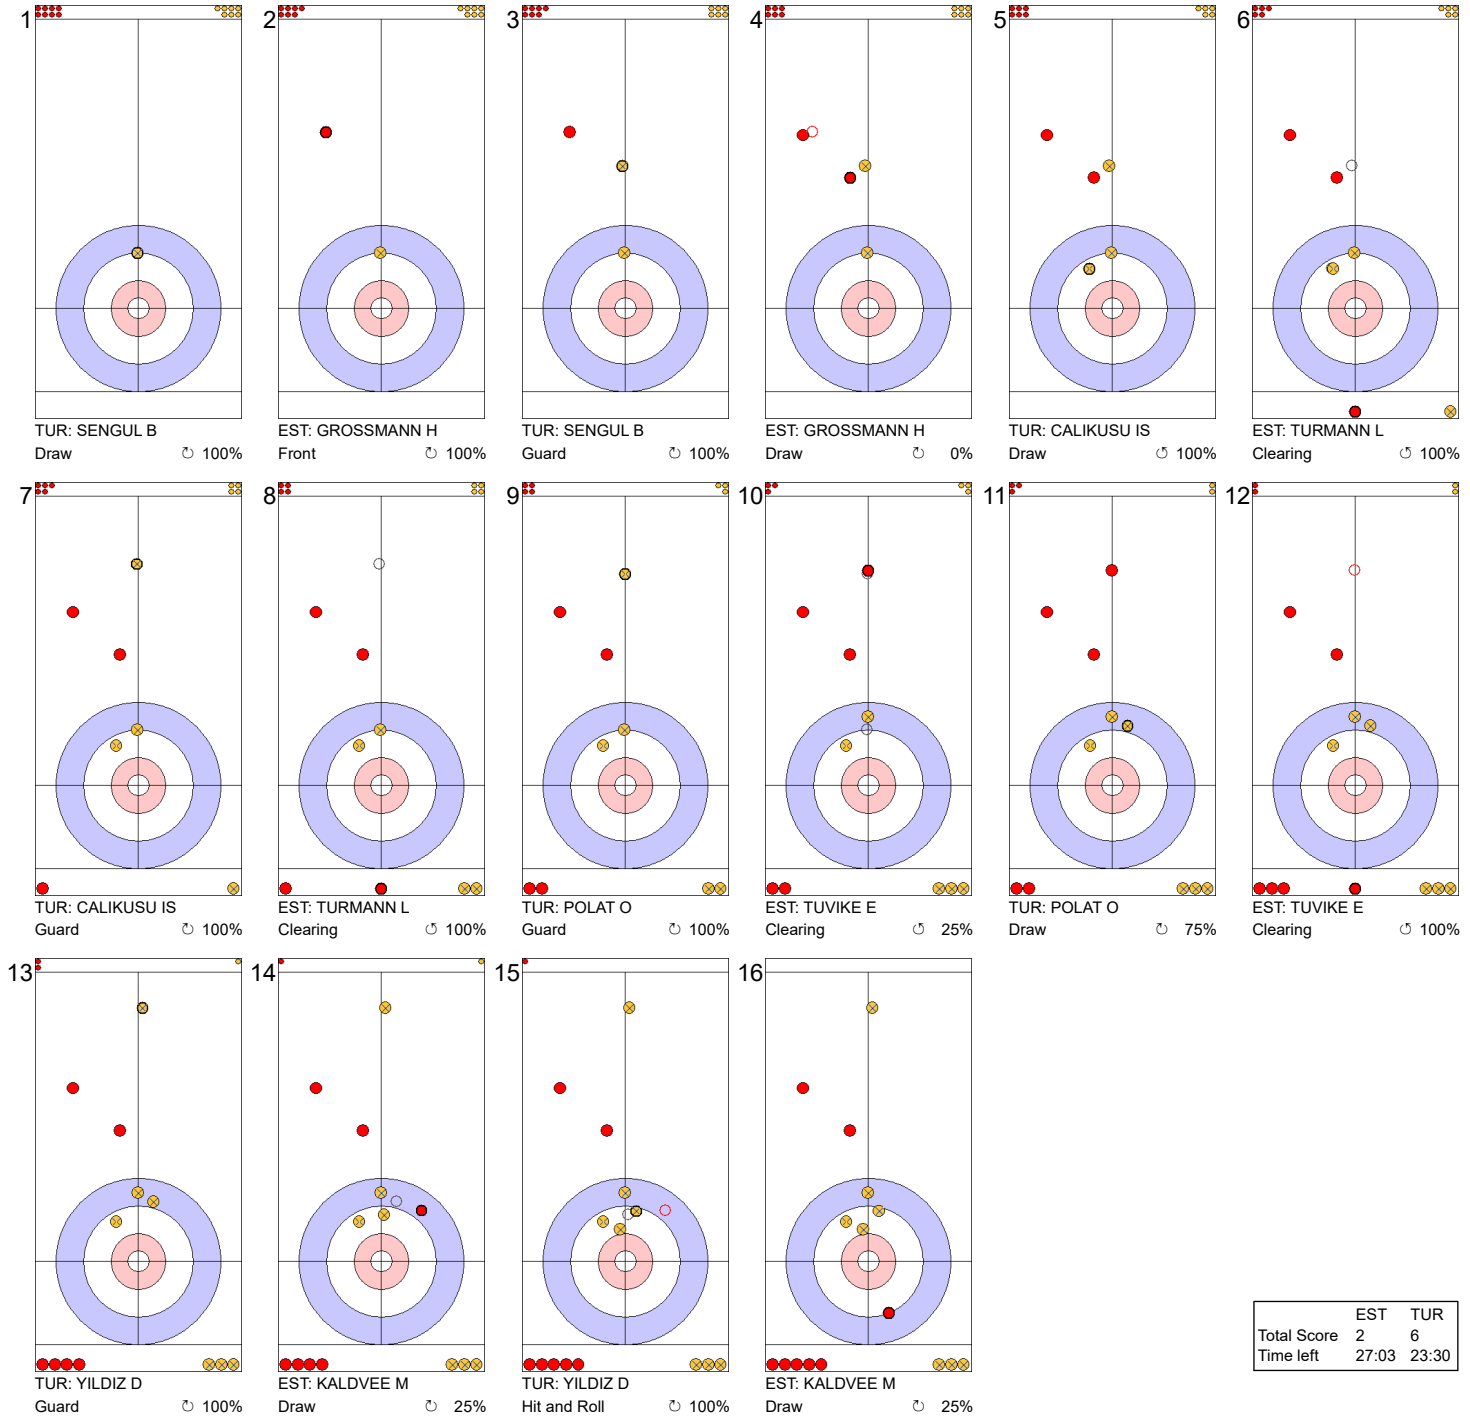

**Game - Shot by Shot**

**Legend:**  
 Clockwise     
 Counter-clockwise     
 - Not considered

**Game - Shot by Shot**

**Legend:**  
 ↻ Clockwise   ↺ Counter-clockwise   - Not considered

**Game - Shot by Shot**

**Legend:**  
 ↻ Clockwise      ↺ Counter-clockwise      - Not considered

**Game - Shot by Shot**

**End 4**   ● **EST - Estonia** 2 + 0 (this end) = 2   ● **TUR - Türkiye** 3 + 3 (this end) = 6

	EST	TUR
Total Score	2	6
Time left	27:03	23:30

**Legend:**  
 ↻ Clockwise   ↺ Counter-clockwise   - Not considered

**Game - Shot by Shot**

**Legend:**  
 ↻ Clockwise      ↺ Counter-clockwise      - Not considered

**Game - Shot by Shot**

**End 6**   ● **EST - Estonia** 5 + 1 (this end) = 6   ● **TUR - Türkiye** 6 + 0 (this end) = 6

	EST	TUR
Total Score	6	6
Time left	19:51	16:18

**Legend:**  
 ↻ Clockwise      ↺ Counter-clockwise      - Not considered

**Game - Shot by Shot**

**Legend:**  
 Clockwise     
 Counter-clockwise     
 - Not considered