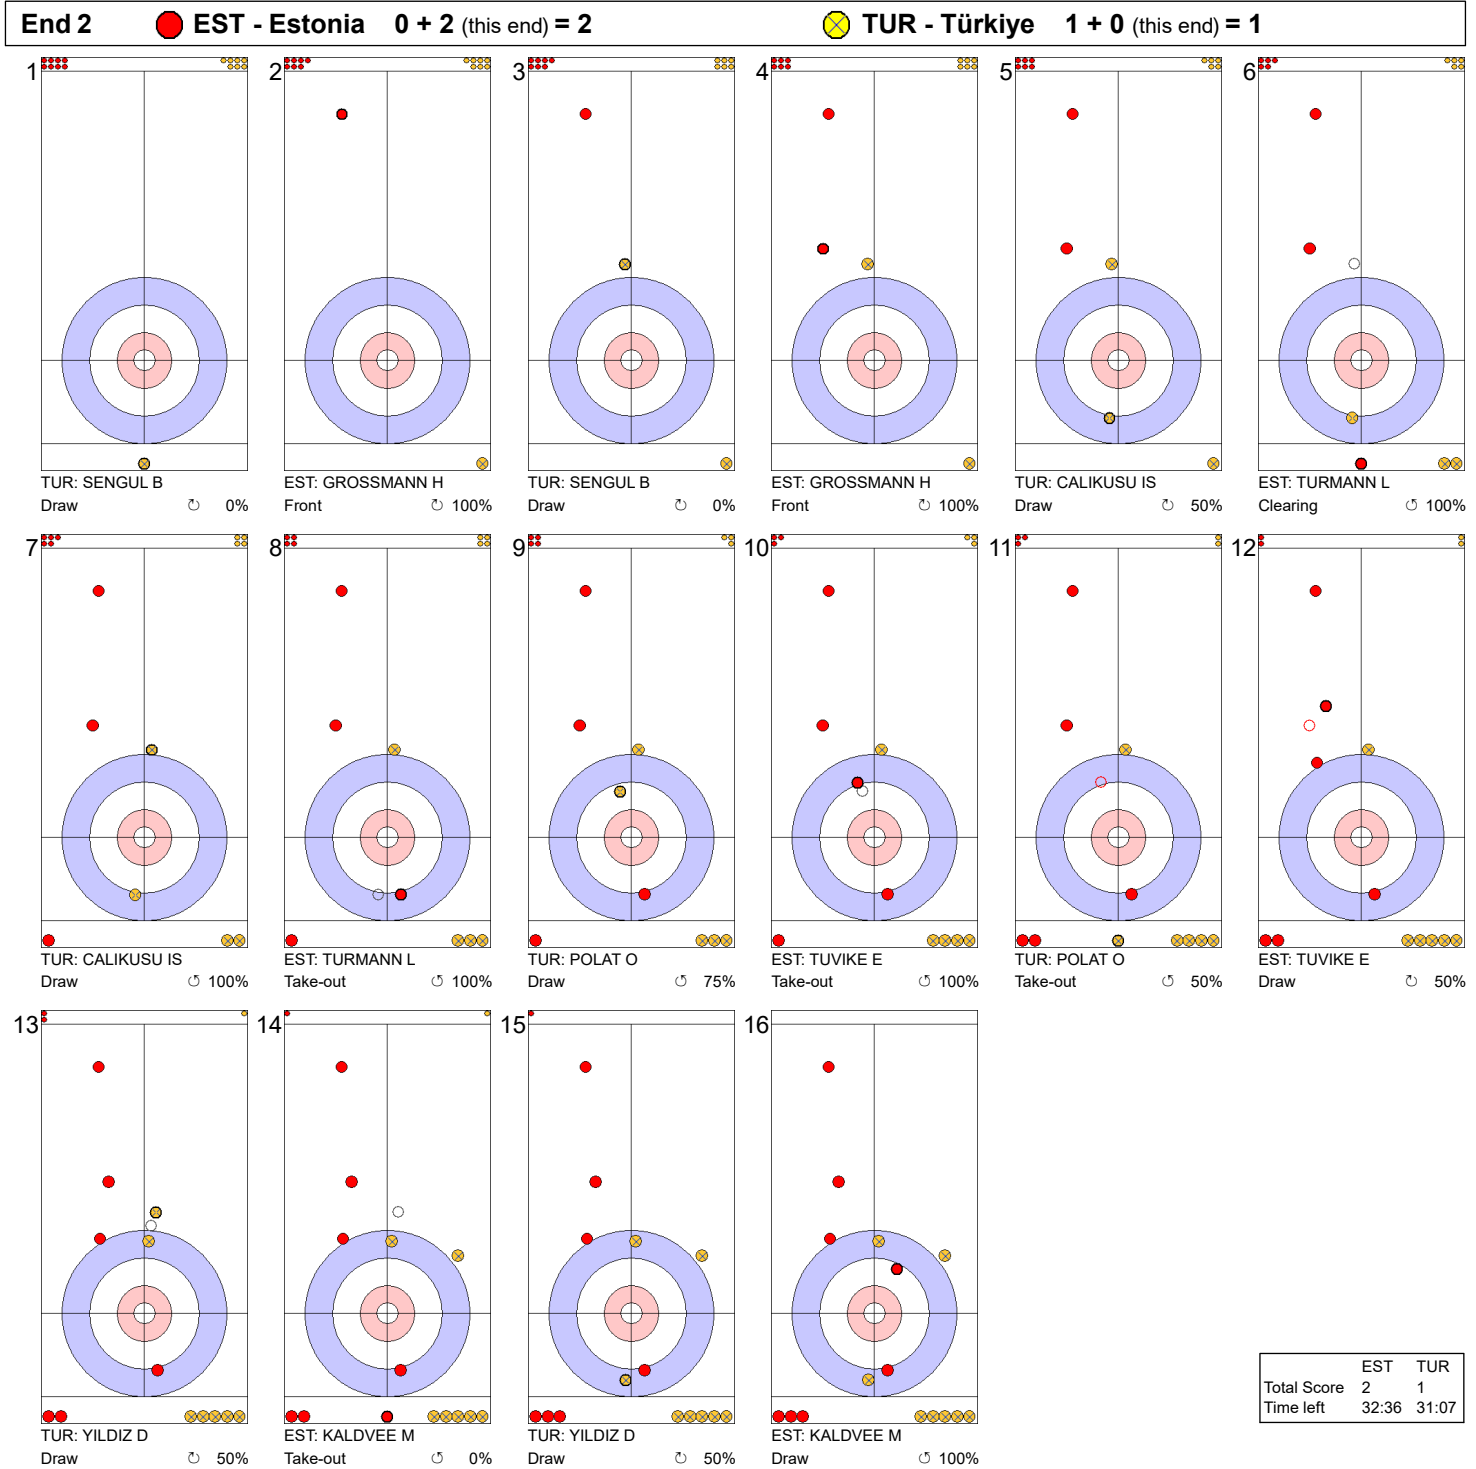

**Game - Shot by Shot**

**Legend:**  
 Clockwise     
 Counter-clockwise     
 - Not considered

**Game - Shot by Shot**

**Legend:**  
 ↻ Clockwise   ↺ Counter-clockwise   - Not considered

**Game - Shot by Shot**

**Legend:**  
 ↻ Clockwise      ↺ Counter-clockwise      - Not considered

**Game - Shot by Shot**

**End 4**   ● **EST - Estonia** 2 + 0 (this end) = 2   ● **TUR - Türkiye** 3 + 3 (this end) = 6

	EST	TUR
Total Score	2	6
Time left	27:03	23:30

**Legend:**  
 ↻ Clockwise   ↺ Counter-clockwise   - Not considered

**Game - Shot by Shot**

**Legend:**  
 ↻ Clockwise      ↺ Counter-clockwise      - Not considered

**Game - Shot by Shot**

**End 6**   ● **EST - Estonia** 5 + 1 (this end) = 6   ● **TUR - Türkiye** 6 + 0 (this end) = 6

	EST	TUR
Total Score	6	6
Time left	19:51	16:18

**Legend:**  
 ↻ Clockwise      ↺ Counter-clockwise      - Not considered

**Game - Shot by Shot**

**Legend:**  
 Clockwise     
 Counter-clockwise     
 - Not considered