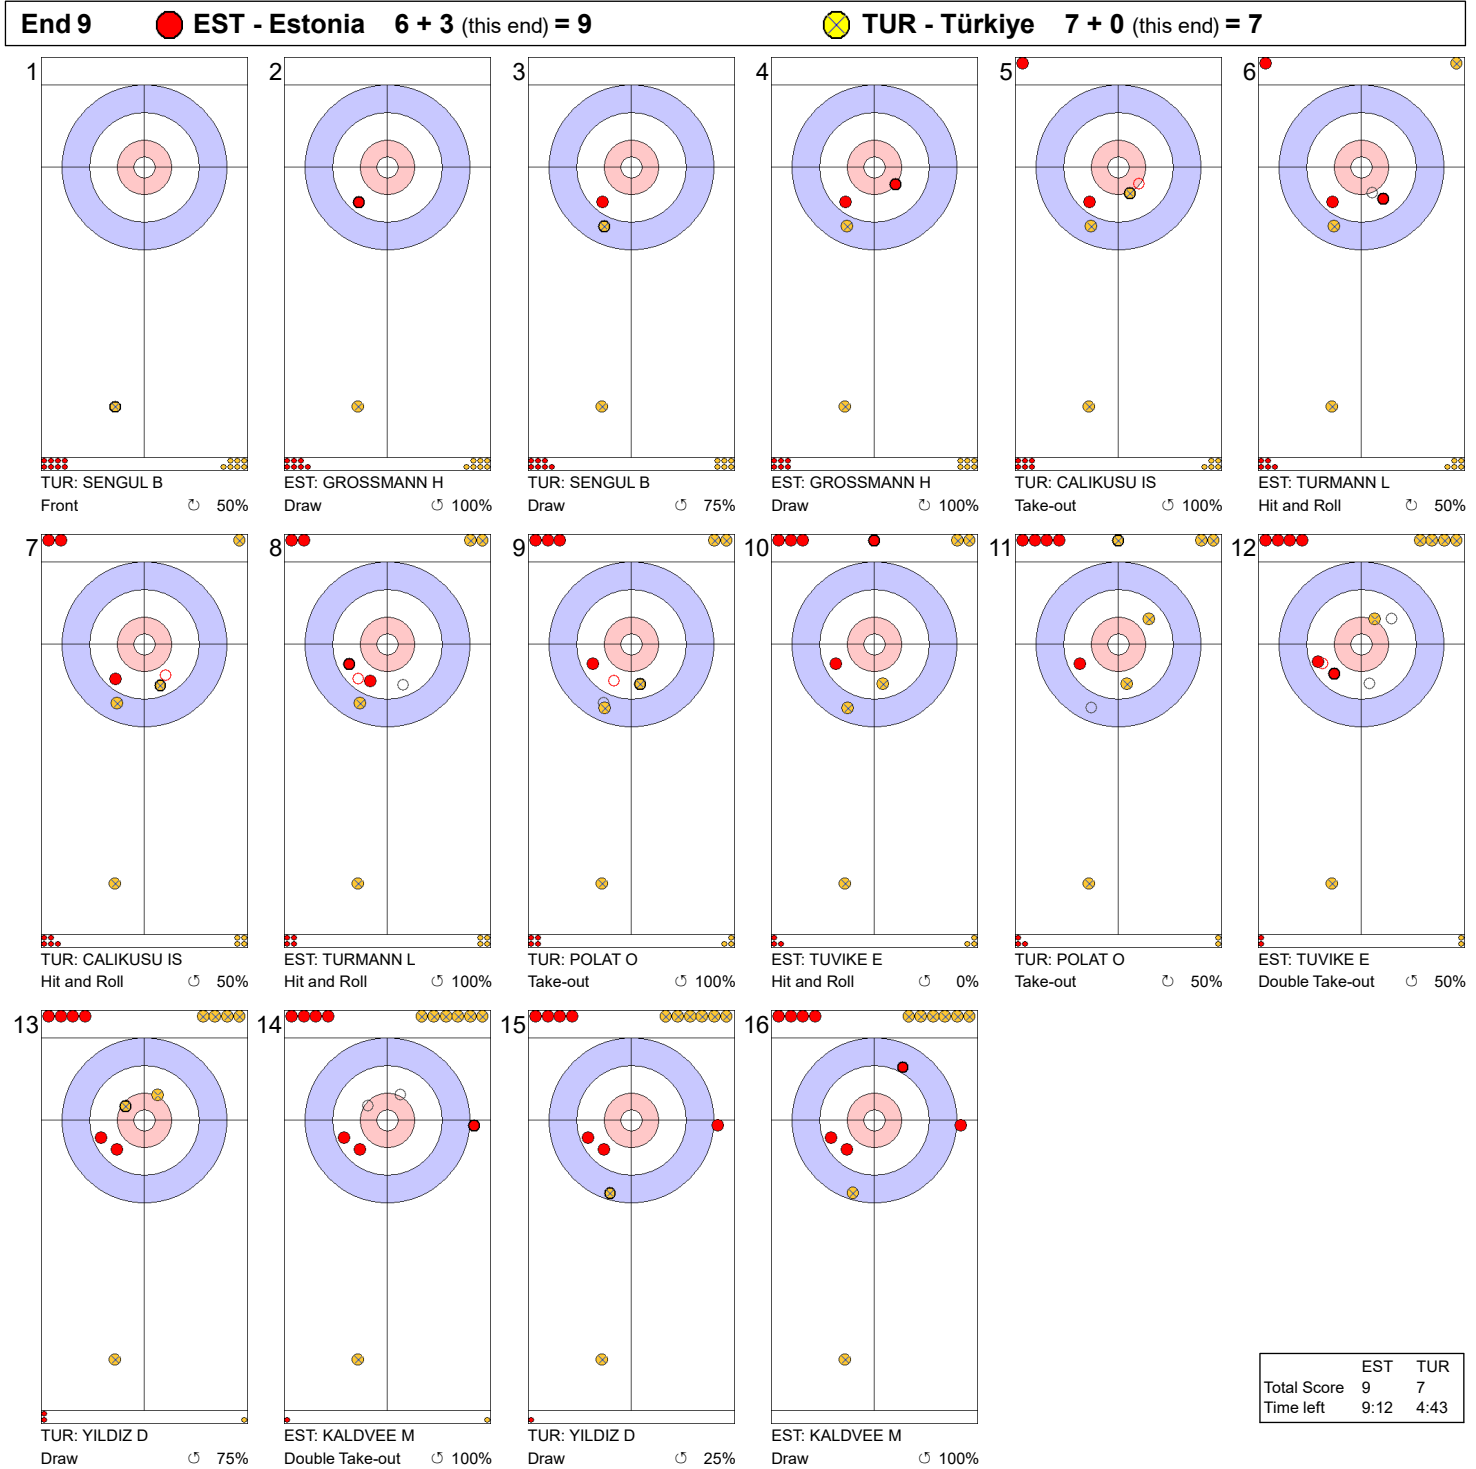

	EST	TUR
Total Score	6	6
Time left	19:51	16:18

**Legend:**  
 ↻ Clockwise      ↺ Counter-clockwise      - Not considered

**Game - Shot by Shot**

**Legend:**  
 Clockwise     
 Counter-clockwise     
 - Not considered

**Game - Shot by Shot**

End 8			EST - Estonia 6 + 0 (this end) = 6			TUR - Türkiye 6 + 1 (this end) = 7											
1		EST: GROSSMANN H Draw ⤴ 100%	2		TUR: SENGUL B Front ⤴ 100%	3		EST: GROSSMANN H Front ⤴ 50%	4		TUR: SENGUL B Take-out ⤴ 0% Hogline violation	5		EST: TURMANN L Take-out ⤴ 100%	6		TUR: CALIKUSU IS Double Take-out ⤴ 50%
7		EST: TURMANN L Guard ⤴ 75%	8		TUR: CALIKUSU IS Double Take-out ⤴ 50%	9		EST: TUVIKE E Draw ⤴ 75%	10		TUR: POLAT O Draw ⤴ 100%	11		EST: TUVIKE E Draw ⤴ 50%	12		TUR: POLAT O Hit and Roll ⤴ 0% Time-out
13		EST: KALDVEE M Take-out ⤴ 0%	14		TUR: YILDIZ D Double Take-out ⤴ 50%	15		EST: KALDVEE M Promotion Take-out ⤴ 50%	16		TUR: YILDIZ D Draw ⤴ 0%						

	EST	TUR
Total Score	6	7
Time left	13:08	8:40

**Legend:**  
 ⤴ Clockwise      ⤵ Counter-clockwise      - Not considered

**Game - Shot by Shot**

**Legend:**  
 ↻ Clockwise      ↺ Counter-clockwise      - Not considered