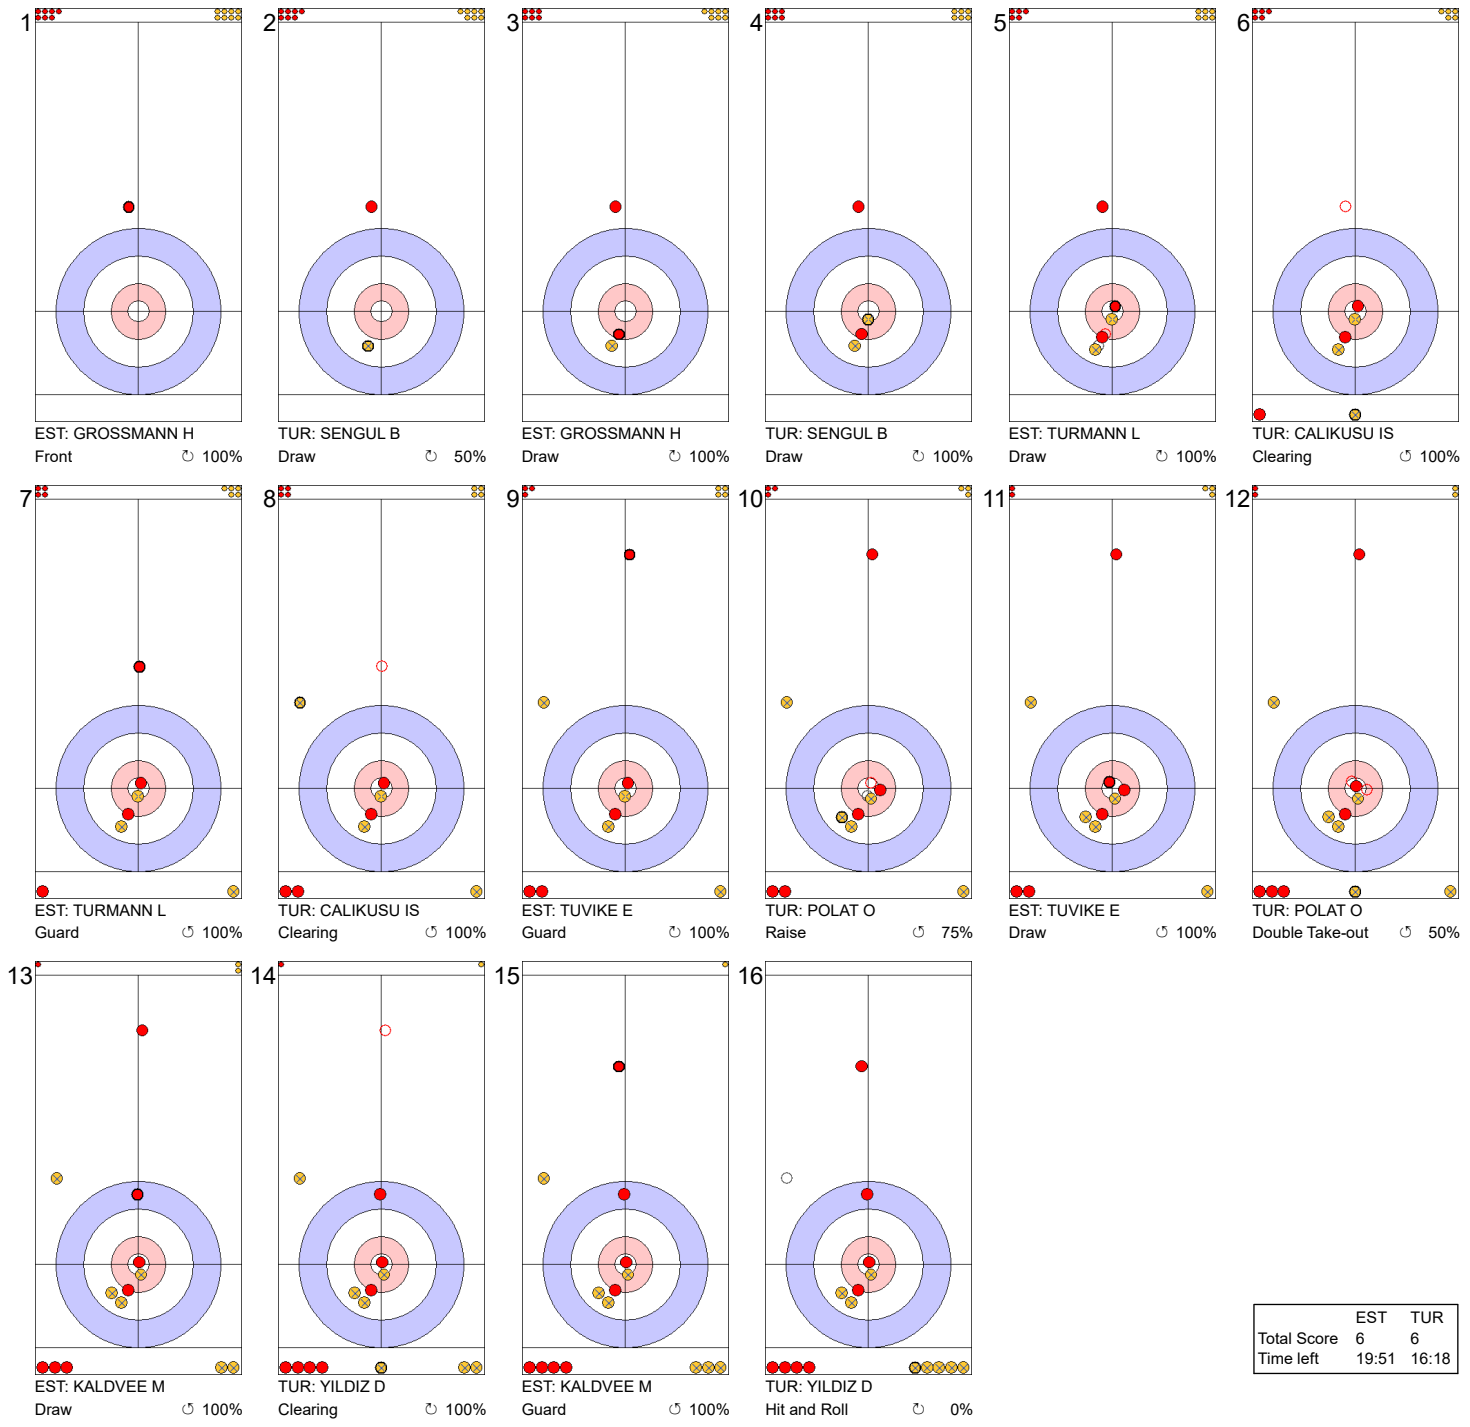

**Legend:**  
 ↻ Clockwise      ↺ Counter-clockwise      - Not considered

**Game - Shot by Shot**

**End 4**   ● **EST - Estonia** 2 + 0 (this end) = 2   ● **TUR - Türkiye** 3 + 3 (this end) = 6

	EST	TUR
Total Score	2	6
Time left	27:03	23:30

**Legend:**  
 ↻ Clockwise   ↺ Counter-clockwise   - Not considered

**Game - Shot by Shot**

**Legend:**  
 ↻ Clockwise      ↺ Counter-clockwise      - Not considered

**Game - Shot by Shot**

**End 6**   ● **EST - Estonia** 5 + 1 (this end) = 6   ● **TUR - Türkiye** 6 + 0 (this end) = 6

	EST	TUR
Total Score	6	6
Time left	19:51	16:18

**Legend:**  
 ↻ Clockwise      ↺ Counter-clockwise      - Not considered

**Game - Shot by Shot**

**Legend:**  
 Clockwise     
 Counter-clockwise     
 - Not considered

	EST	TUR
Total Score	6	7
Time left	13:08	8:40

**Legend:**  
 ⤴ Clockwise      ⤵ Counter-clockwise      - Not considered

**Game - Shot by Shot**

**Legend:**  
 ↻ Clockwise      ↺ Counter-clockwise      - Not considered