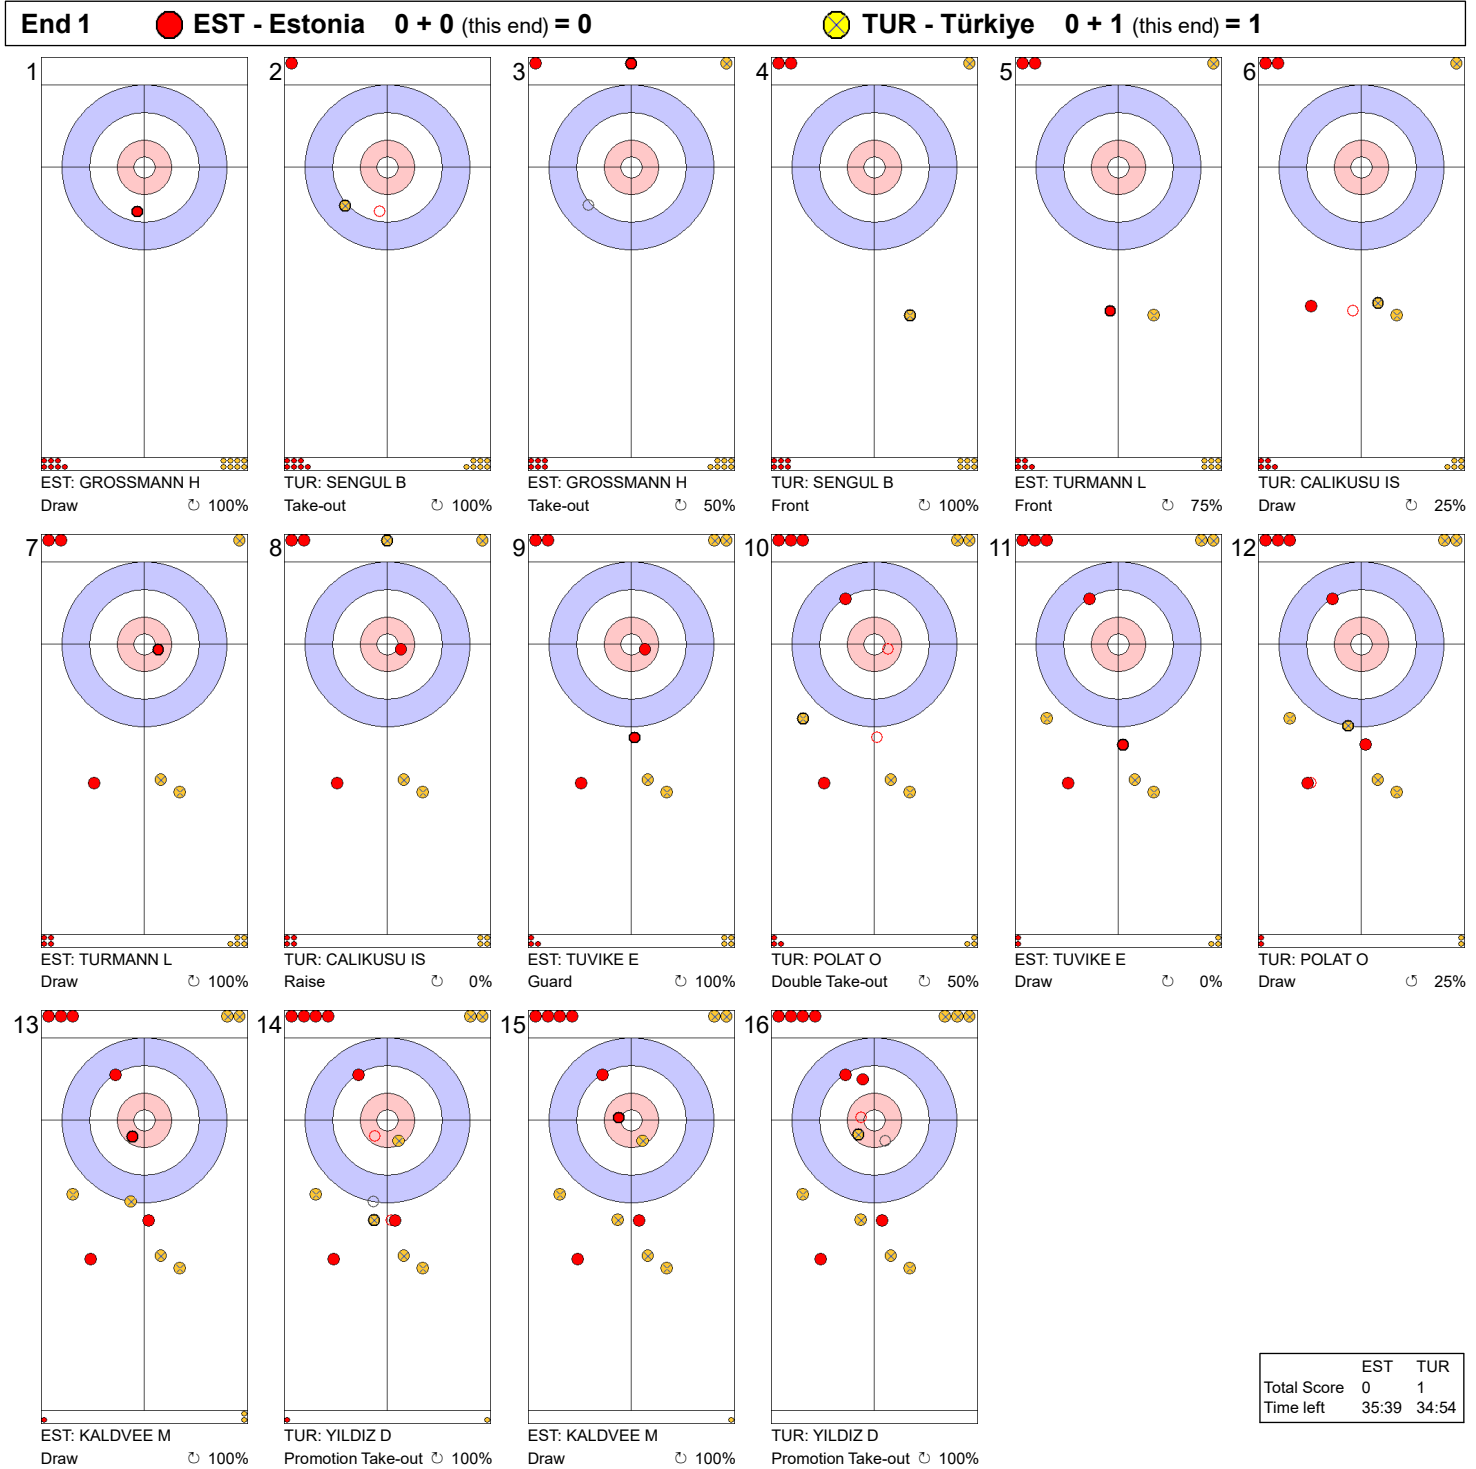

**Game - Shot by Shot**

**Legend:**  
 Clockwise     
 Counter-clockwise     
 - Not considered

**Game - Shot by Shot**

**Legend:**  
 ↻ Clockwise   ↺ Counter-clockwise   - Not considered

**Game - Shot by Shot**

**Legend:**  
 ↻ Clockwise      ↺ Counter-clockwise      - Not considered

**Game - Shot by Shot**

**End 4**   ● **EST - Estonia** 2 + 0 (this end) = 2   ● **TUR - Türkiye** 3 + 3 (this end) = 6

	EST	TUR
Total Score	2	6
Time left	27:03	23:30

**Legend:**  
 ↻ Clockwise   ↺ Counter-clockwise   - Not considered

**Game - Shot by Shot**

**Legend:**  
 ↻ Clockwise      ↺ Counter-clockwise      - Not considered

**Game - Shot by Shot**

**End 6**   ● **EST - Estonia** 5 + 1 (this end) = 6   ● **TUR - Türkiye** 6 + 0 (this end) = 6

	EST	TUR
Total Score	6	6
Time left	19:51	16:18

**Legend:**  
 ↻ Clockwise      ↺ Counter-clockwise      - Not considered

**Game - Shot by Shot**

**Legend:**  
 Clockwise     
 Counter-clockwise     
 - Not considered