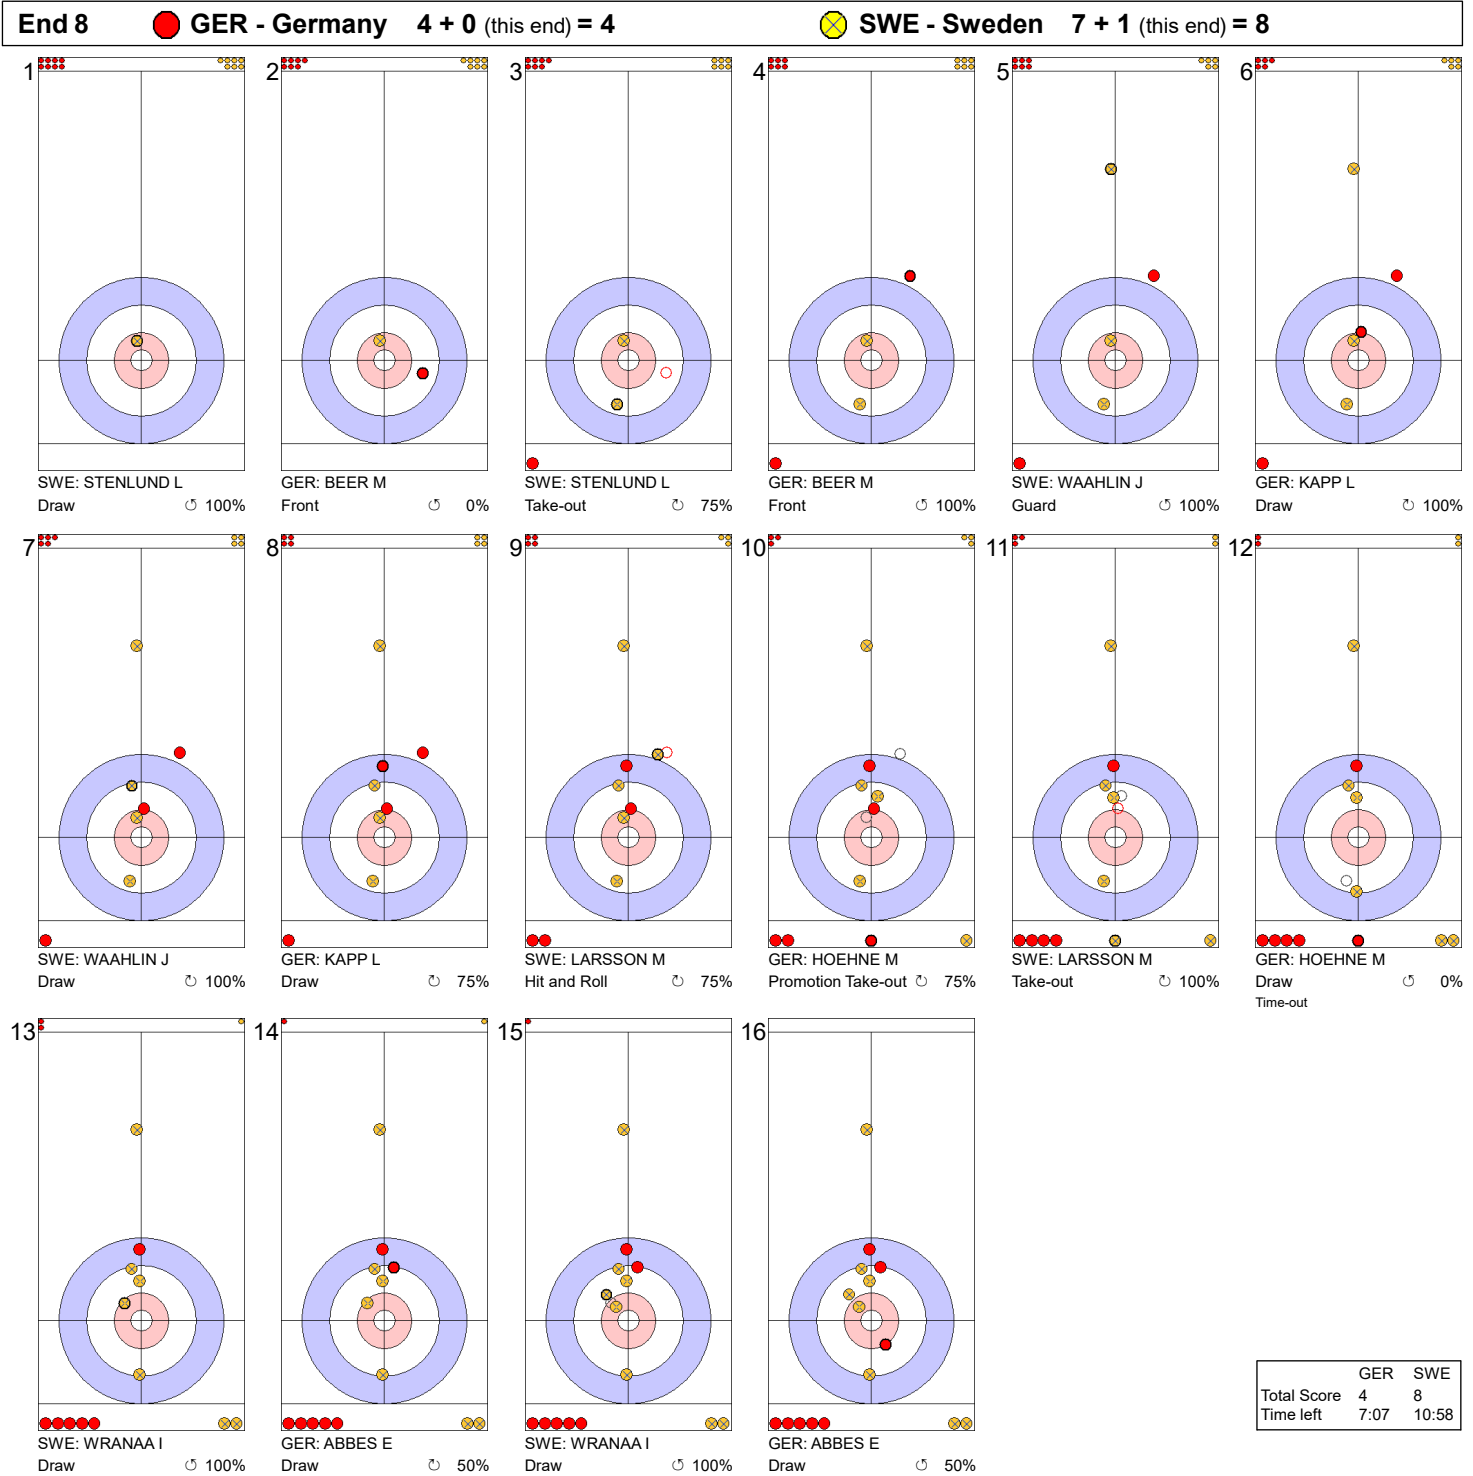

	GER	SWE
Total Score	0	2
Time left	33:15	32:48

**Legend:**  
 ↻ Clockwise   ↺ Counter-clockwise   - Not considered

**Game - Shot by Shot**

**Legend:**  
 ↻ Clockwise      ↺ Counter-clockwise      - Not considered

**Game - Shot by Shot**

	GER	SWE
Total Score	2	4
Time left	22:57	25:23

**Legend:**  
 ⌚ Clockwise      ⌚ Counter-clockwise      - Not considered

**Game - Shot by Shot**

**Legend:**  
 ↻ Clockwise      ↺ Counter-clockwise      - Not considered

**Game - Shot by Shot**

	GER	SWE
Total Score	4	6
Time left	15:10	18:04

**Legend:**  
 ↻ Clockwise      ↺ Counter-clockwise      - Not considered

**Game - Shot by Shot**

**Legend:**  
 ↻ Clockwise      ↺ Counter-clockwise      - Not considered

**Game - Shot by Shot**

**Legend:**  
 ↻ Clockwise      ↺ Counter-clockwise      - Not considered

**Game - Shot by Shot**

**Legend:**  
 Clockwise     
 Counter-clockwise     
 - Not considered