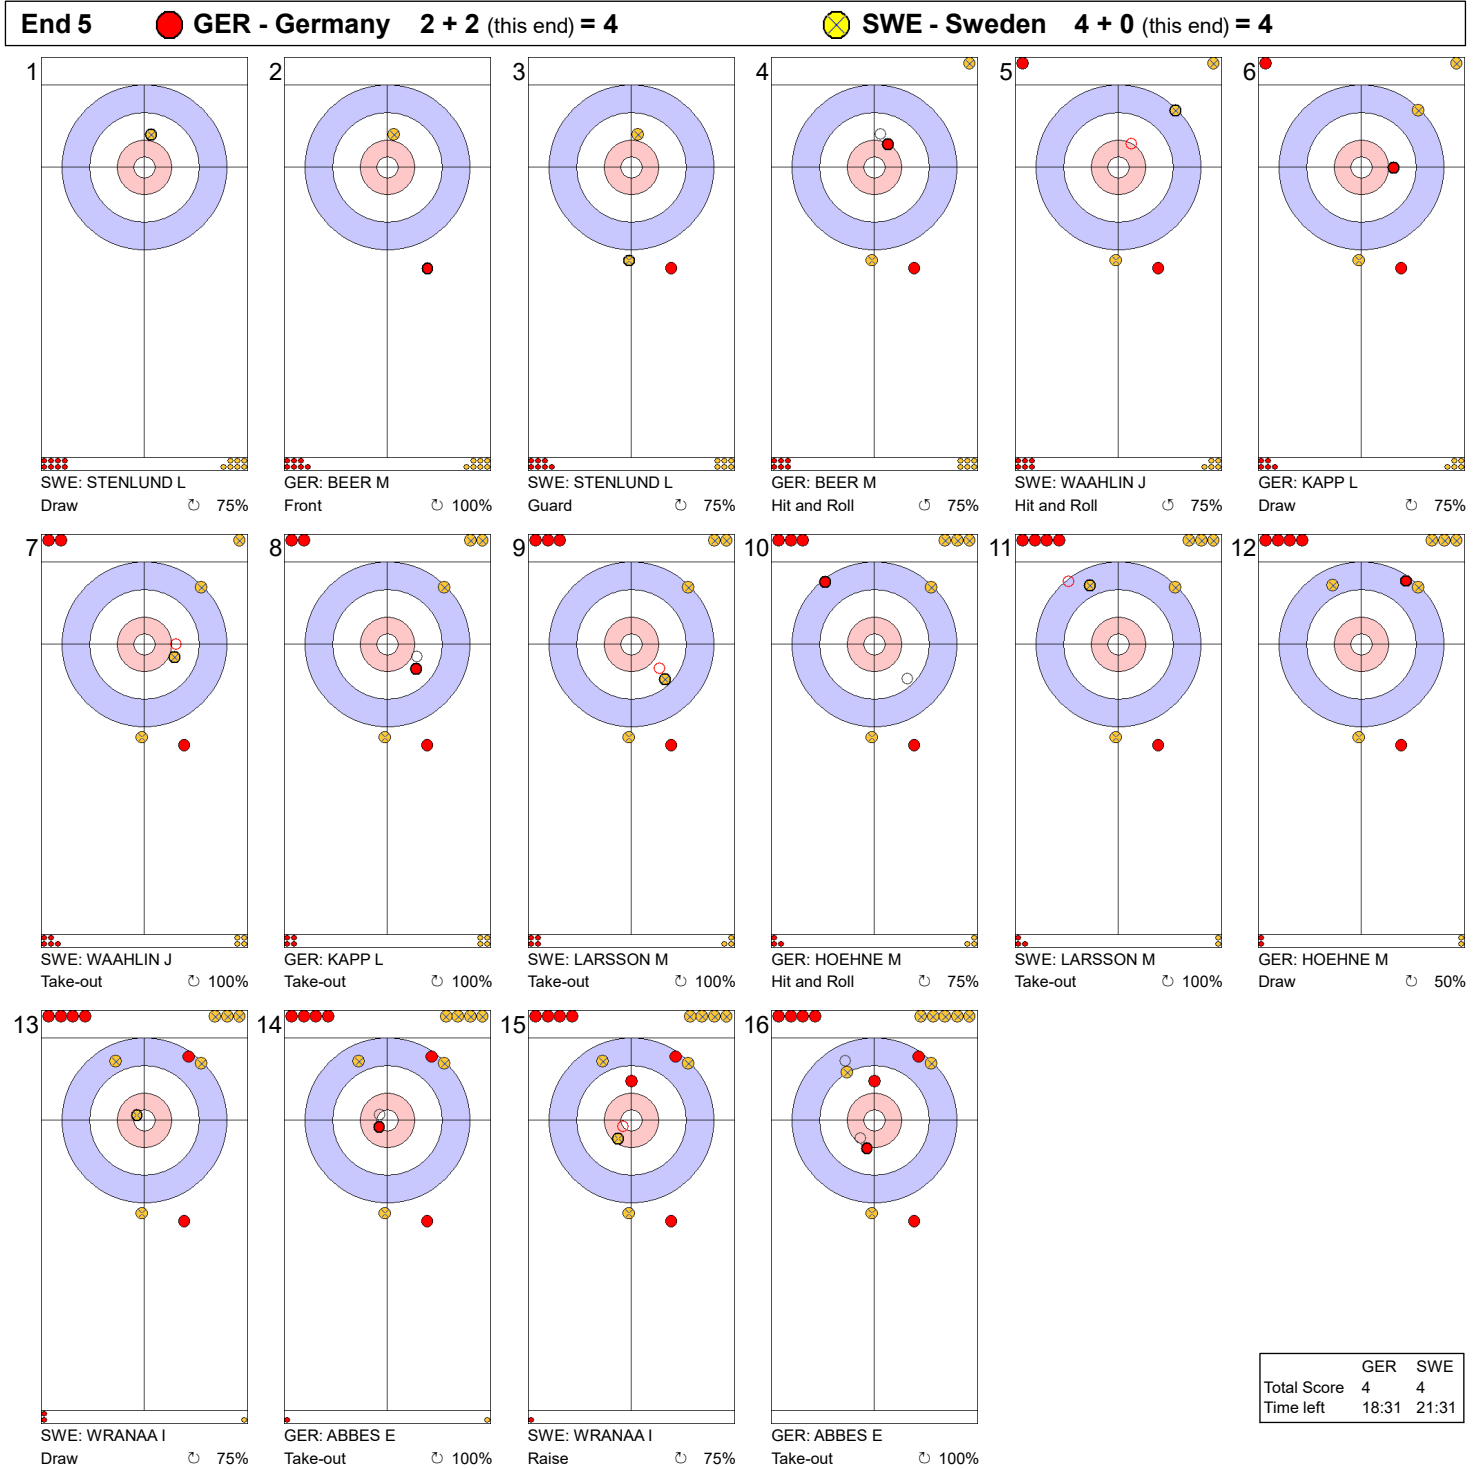

**Game - Shot by Shot**

**Legend:**  
 ↻ Clockwise      ↺ Counter-clockwise      - Not considered

**Game - Shot by Shot**

**End 2**   ● **GER - Germany** 0 + 0 (this end) = 0   ● **SWE - Sweden** 0 + 2 (this end) = 2

	GER	SWE
Total Score	0	2
Time left	33:15	32:48

**Legend:**  
 ↻ Clockwise   ↺ Counter-clockwise   - Not considered

**Game - Shot by Shot**

**Legend:**  
 ↻ Clockwise      ↺ Counter-clockwise      - Not considered

**Game - Shot by Shot**

	GER	SWE
Total Score	2	4
Time left	22:57	25:23

**Legend:**  
 ⌚ Clockwise      ⌚ Counter-clockwise      - Not considered

**Game - Shot by Shot**

**Legend:**  
 ↻ Clockwise      ↺ Counter-clockwise      - Not considered

**Game - Shot by Shot**

	GER	SWE
Total Score	4	6
Time left	15:10	18:04

**Legend:**  
 ↻ Clockwise      ↺ Counter-clockwise      - Not considered

**Game - Shot by Shot**

**Legend:**  
 ↻ Clockwise      ↺ Counter-clockwise      - Not considered