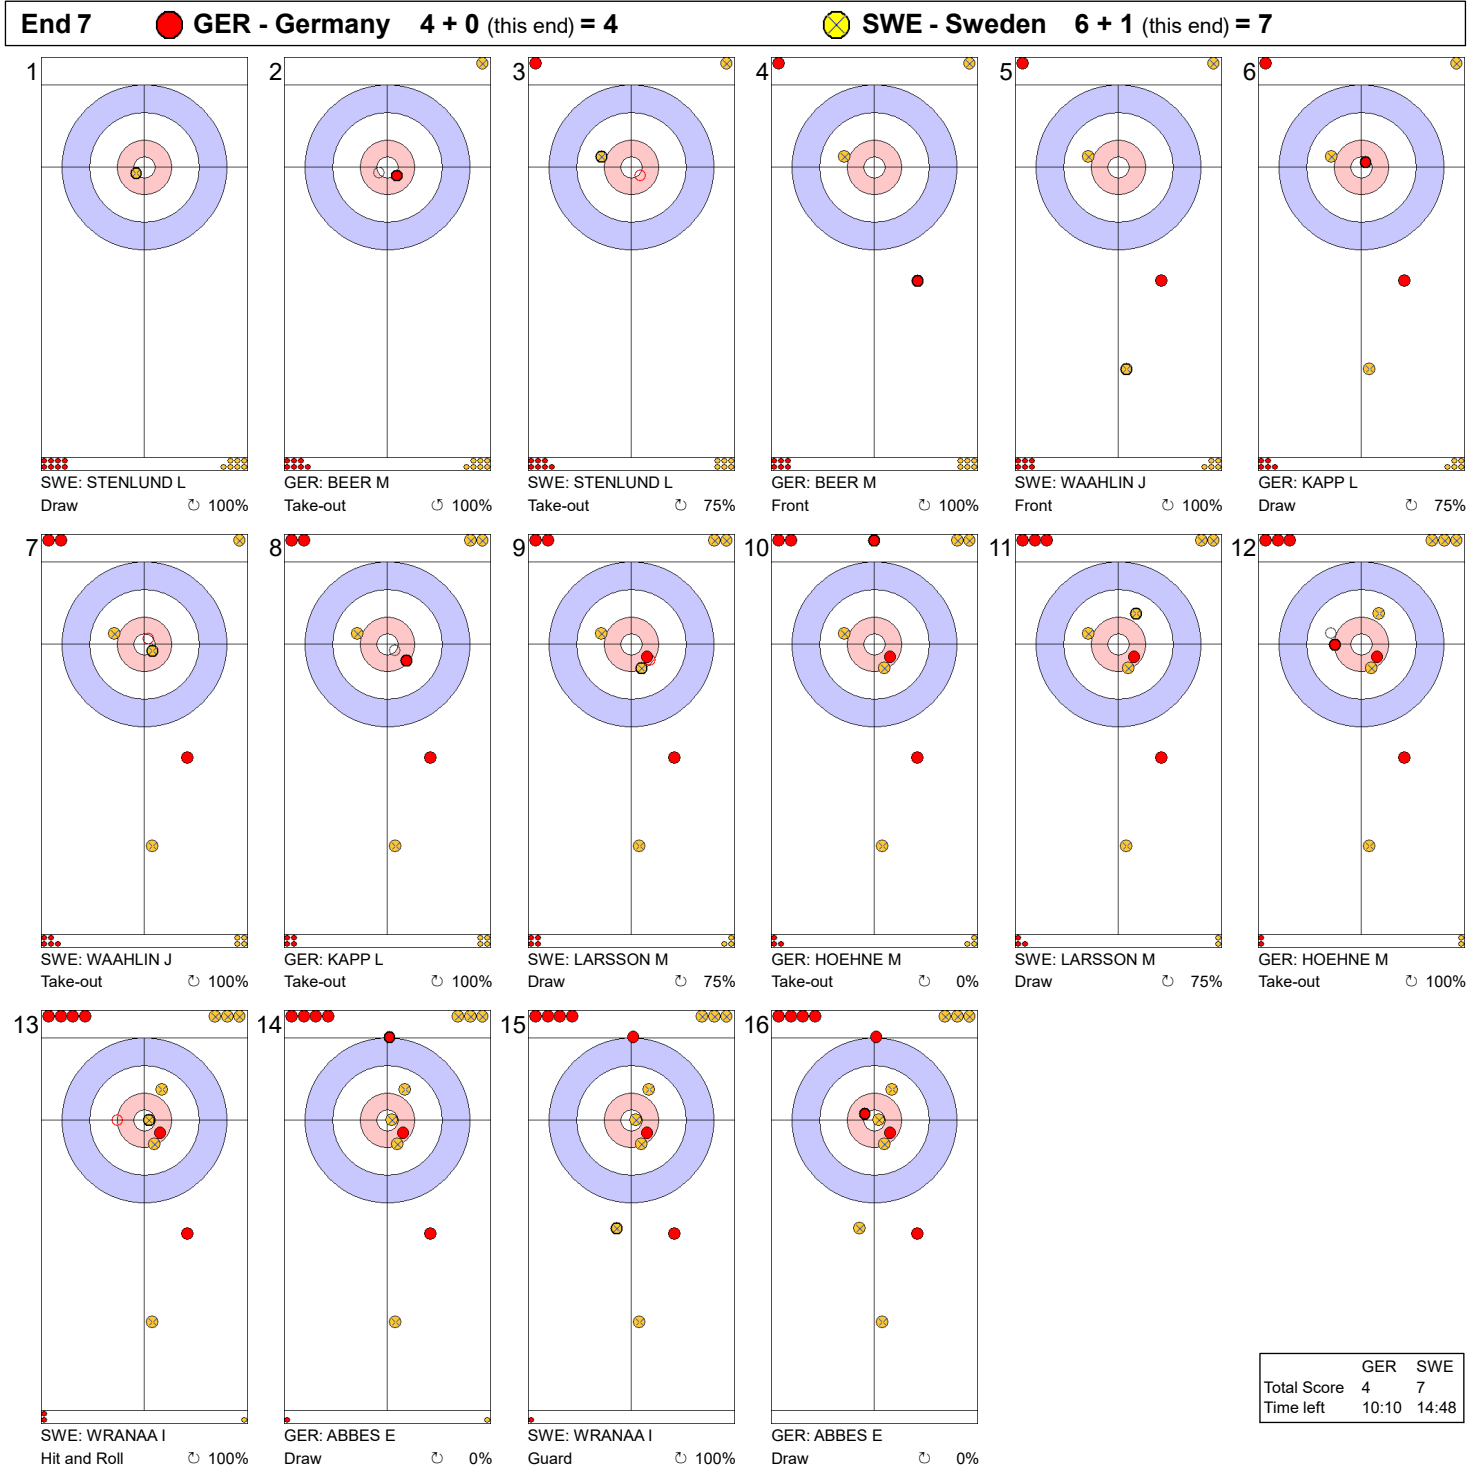

	GER	SWE
Total Score	0	2
Time left	33:15	32:48

**Legend:**  
 ↻ Clockwise   ↺ Counter-clockwise   - Not considered

**Game - Shot by Shot**

**Legend:**  
 ↻ Clockwise      ↺ Counter-clockwise      - Not considered

**Game - Shot by Shot**

	GER	SWE
Total Score	2	4
Time left	22:57	25:23

**Legend:**  
 ⌚ Clockwise      ⌚ Counter-clockwise      - Not considered

**Game - Shot by Shot**

**Legend:**  
 ↻ Clockwise      ↺ Counter-clockwise      - Not considered

**Game - Shot by Shot**

	GER	SWE
Total Score	4	6
Time left	15:10	18:04

**Legend:**  
 ↻ Clockwise      ↺ Counter-clockwise      - Not considered

**Game - Shot by Shot**

**Legend:**  
 ↻ Clockwise      ↺ Counter-clockwise      - Not considered

**Game - Shot by Shot**

**Legend:**  
 ↻ Clockwise      ↺ Counter-clockwise      - Not considered

**Game - Shot by Shot**

**Legend:**  
 Clockwise     
 Counter-clockwise     
 - Not considered