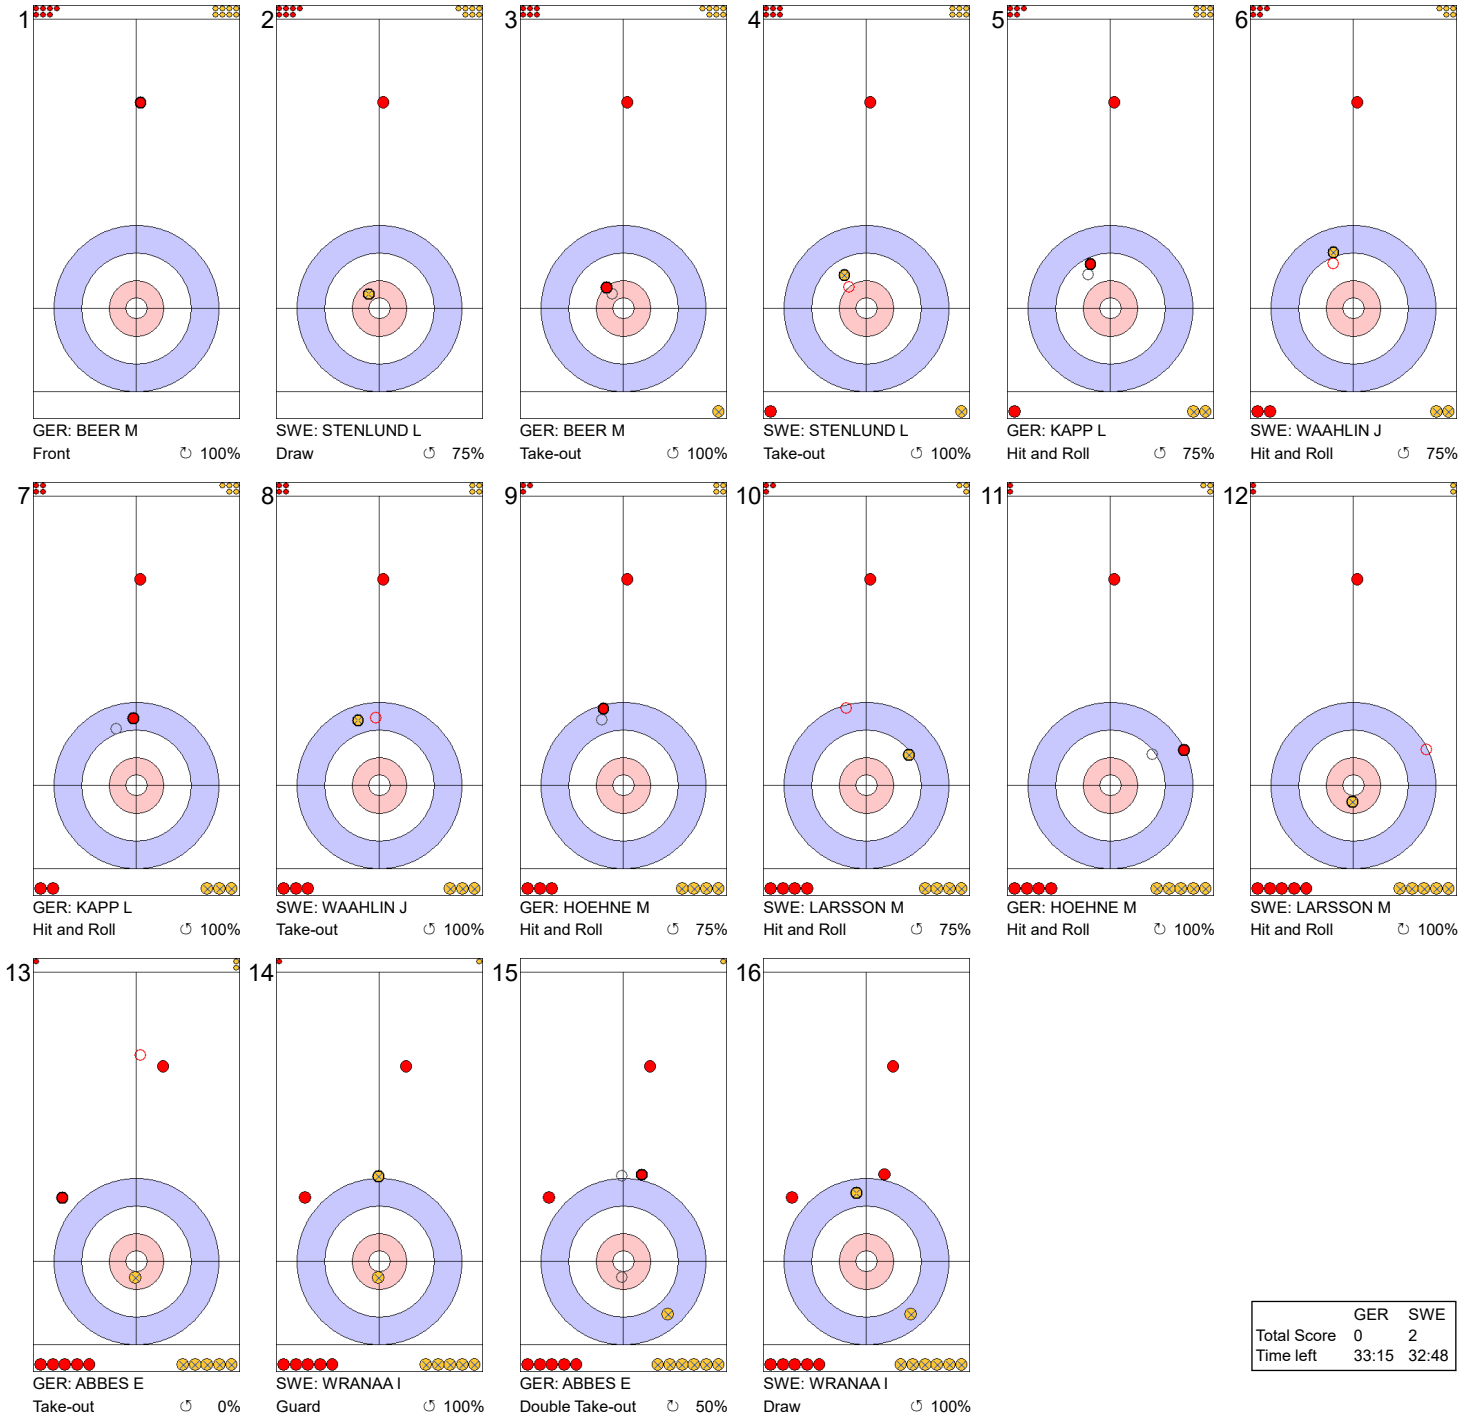

**Game - Shot by Shot**

**Legend:**  
 ↻ Clockwise      ↺ Counter-clockwise      - Not considered

**Game - Shot by Shot**

**End 2**   ● **GER - Germany** 0 + 0 (this end) = 0   ● **SWE - Sweden** 0 + 2 (this end) = 2

	GER	SWE
Total Score	0	2
Time left	33:15	32:48

**Legend:**  
 ↻ Clockwise   ↺ Counter-clockwise   - Not considered

**Game - Shot by Shot**

**Legend:**  
 ↻ Clockwise      ↺ Counter-clockwise      - Not considered

**Game - Shot by Shot**

	GER	SWE
Total Score	2	4
Time left	22:57	25:23

**Legend:**  
 ⌚ Clockwise      ⌚ Counter-clockwise      - Not considered

**Game - Shot by Shot**

**Legend:**  
 ↻ Clockwise      ↺ Counter-clockwise      - Not considered

**Game - Shot by Shot**

	GER	SWE
Total Score	4	6
Time left	15:10	18:04

**Legend:**  
 ↻ Clockwise      ↺ Counter-clockwise      - Not considered

**Game - Shot by Shot**

**Legend:**  
 ↻ Clockwise      ↺ Counter-clockwise      - Not considered