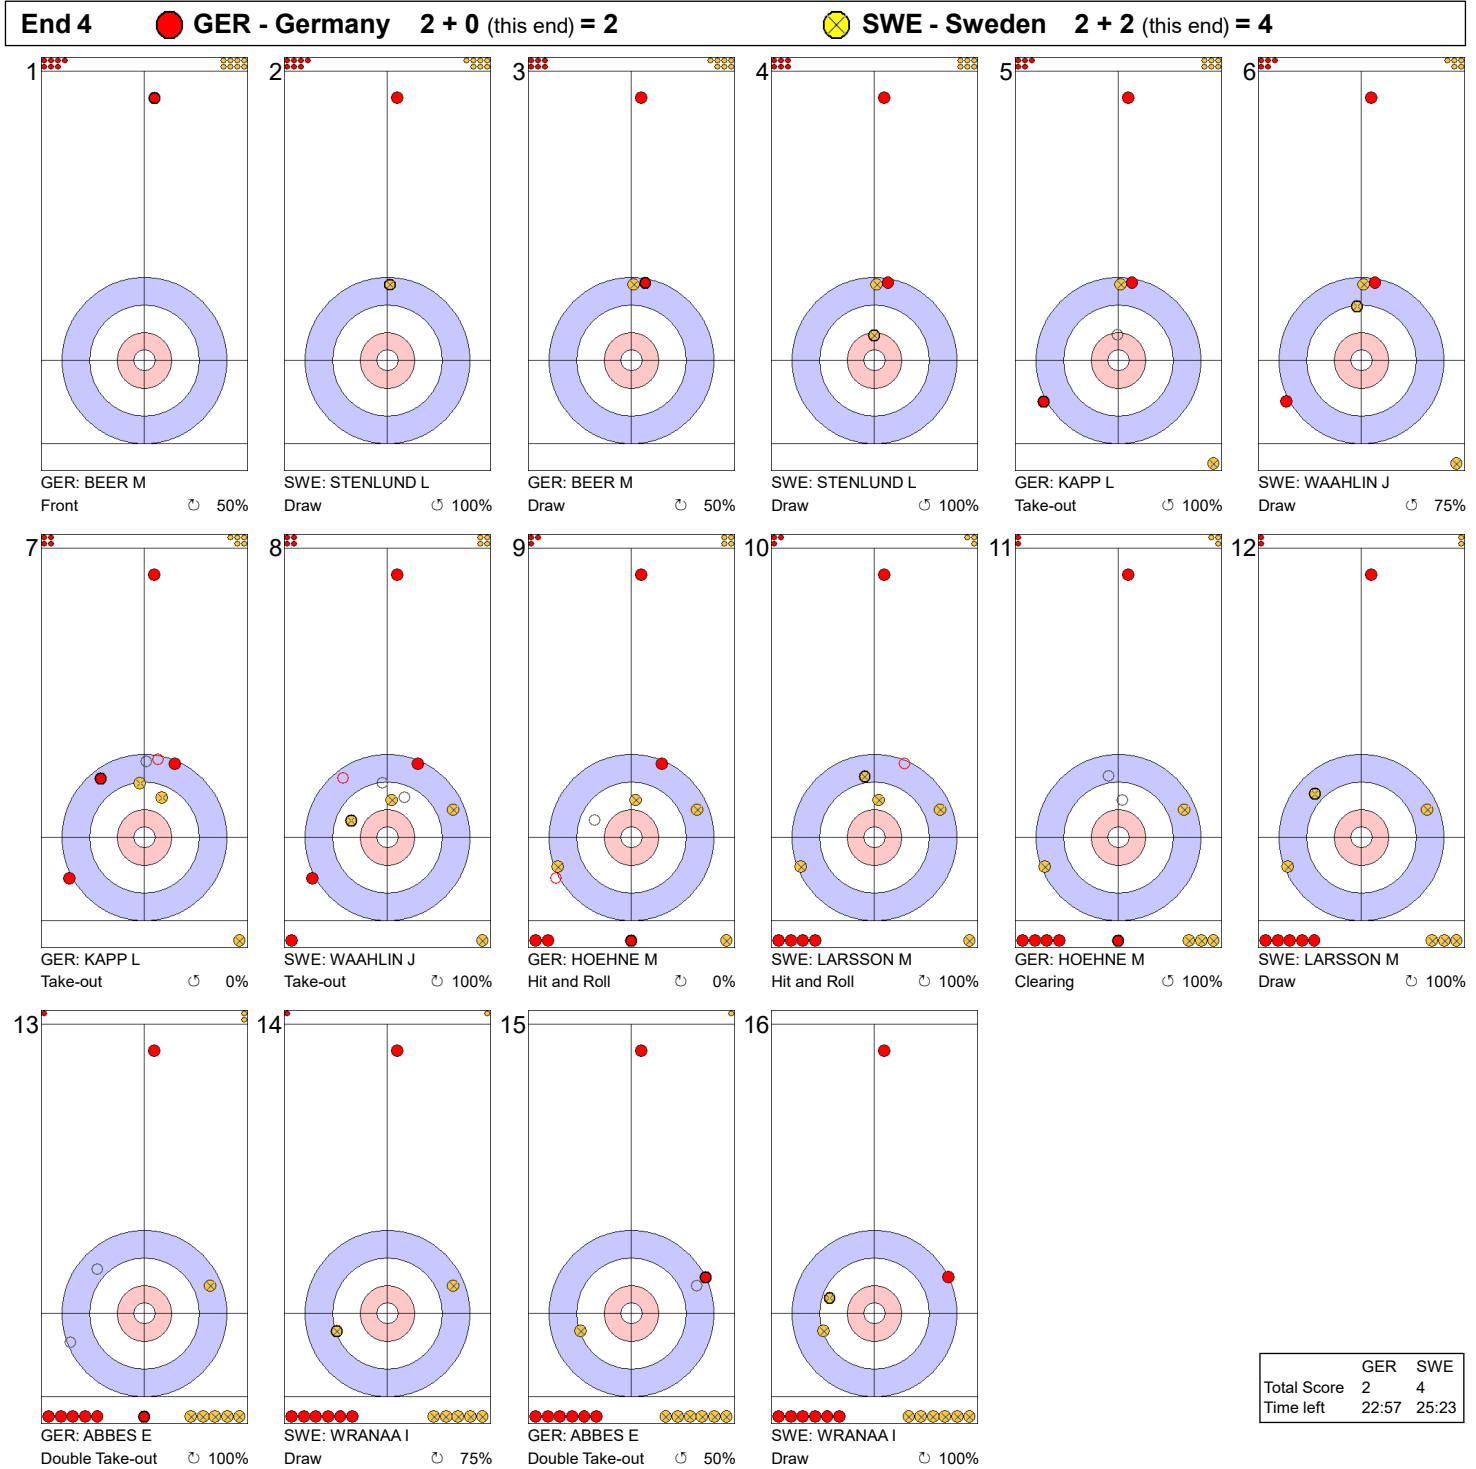

**Game - Shot by Shot**

**Legend:**  
 ↻ Clockwise      ↺ Counter-clockwise      - Not considered

**Game - Shot by Shot**

**End 2**   ● **GER - Germany** 0 + 0 (this end) = 0   ● **SWE - Sweden** 0 + 2 (this end) = 2

	GER	SWE
Total Score	0	2
Time left	33:15	32:48

**Legend:**  
 ↻ Clockwise   ↺ Counter-clockwise   - Not considered

**Game - Shot by Shot**

**Legend:**  
 ↻ Clockwise      ↺ Counter-clockwise      - Not considered

**Game - Shot by Shot**

	GER	SWE
Total Score	2	4
Time left	22:57	25:23

**Legend:**  
 ⌚ Clockwise      ⌚ Counter-clockwise      - Not considered

**Game - Shot by Shot**

**Legend:**  
 ↻ Clockwise      ↺ Counter-clockwise      - Not considered

**Game - Shot by Shot**

	GER	SWE
Total Score	4	6
Time left	15:10	18:04

**Legend:**  
 ↻ Clockwise      ↺ Counter-clockwise      - Not considered

**Game - Shot by Shot**

**Legend:**  
 ↻ Clockwise      ↺ Counter-clockwise      - Not considered