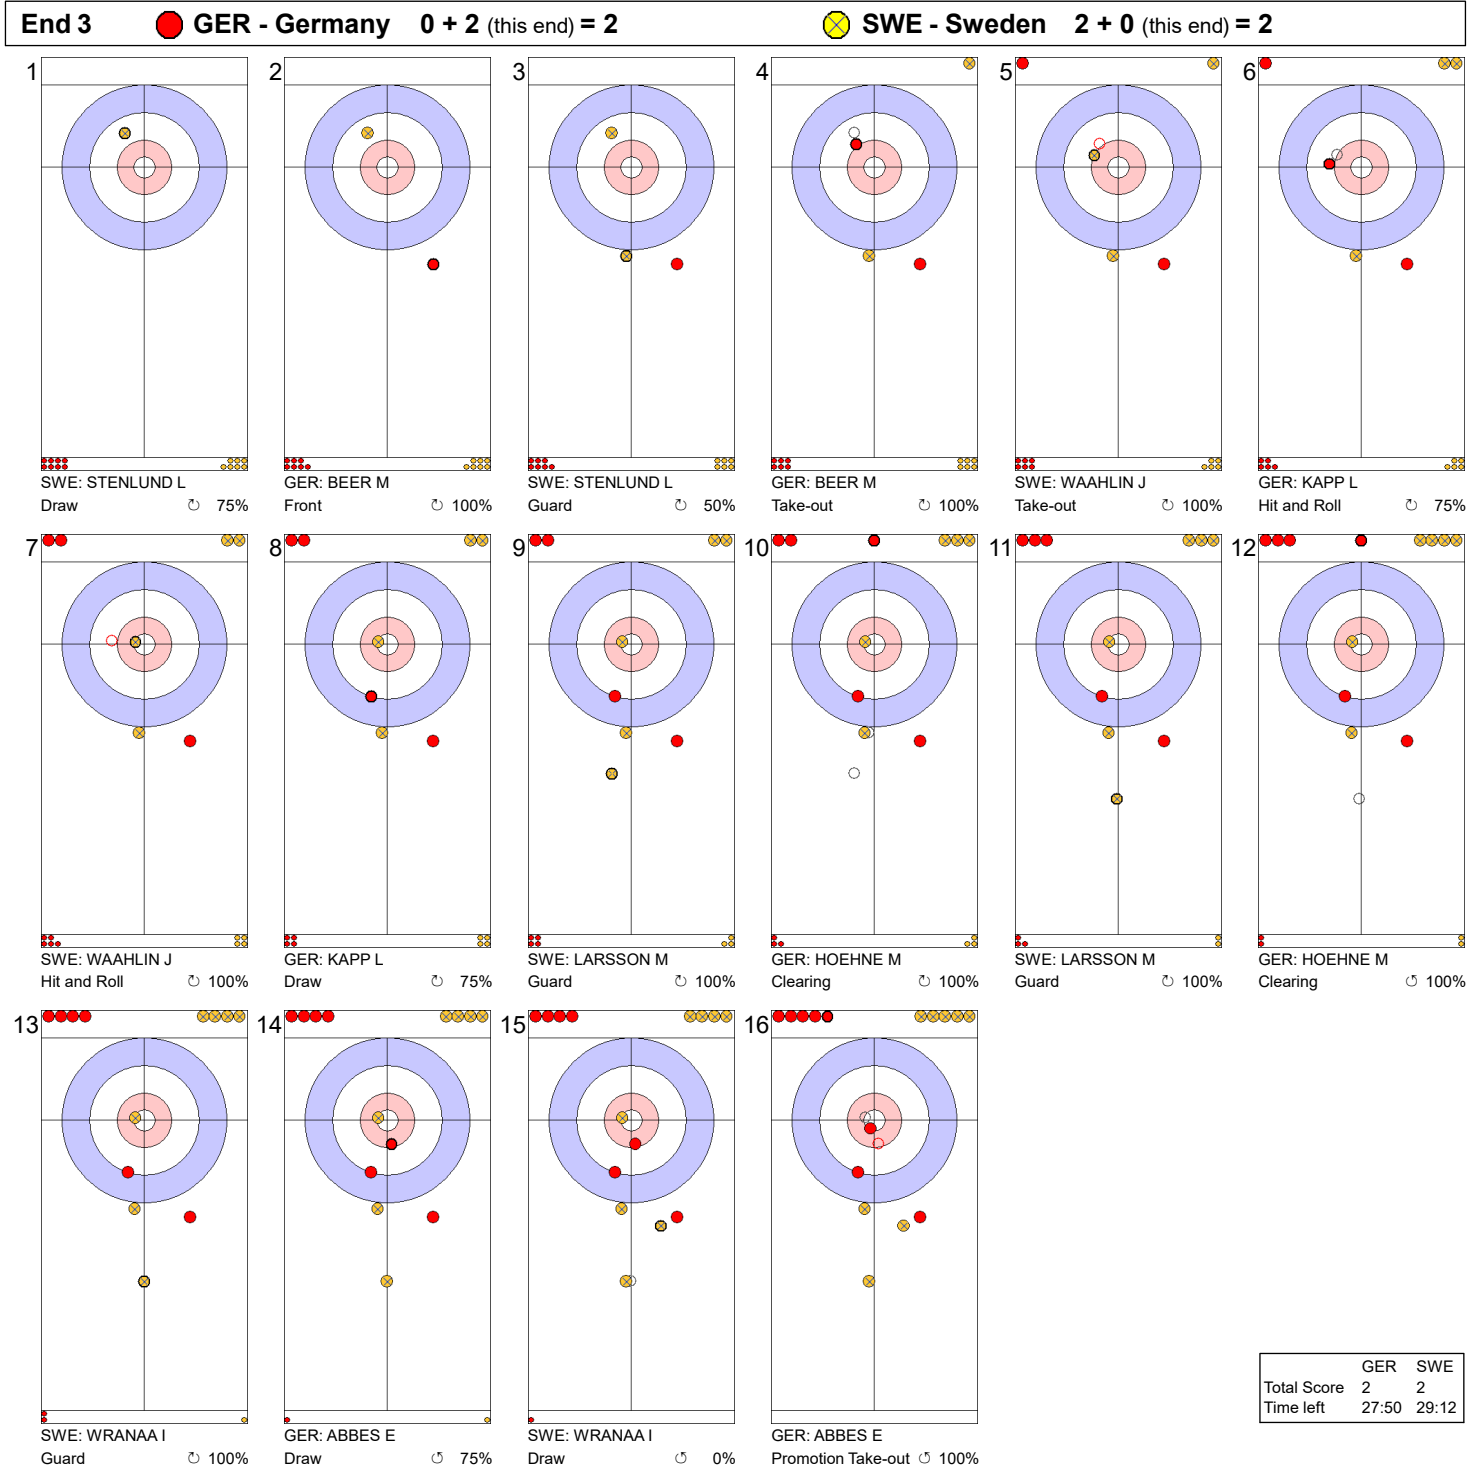

**Game - Shot by Shot**

**Legend:**  
 ↻ Clockwise      ↺ Counter-clockwise      - Not considered

**Game - Shot by Shot**

**End 2**   ● **GER - Germany** 0 + 0 (this end) = 0   ● **SWE - Sweden** 0 + 2 (this end) = 2

	GER	SWE
Total Score	0	2
Time left	33:15	32:48

**Legend:**  
 ↻ Clockwise   ↺ Counter-clockwise   - Not considered

**Game - Shot by Shot**

**Legend:**  
 ↻ Clockwise      ↺ Counter-clockwise      - Not considered

**Game - Shot by Shot**

	GER	SWE
Total Score	2	4
Time left	22:57	25:23

**Legend:**  
 ⌚ Clockwise      ⌚ Counter-clockwise      - Not considered

**Game - Shot by Shot**

**Legend:**  
 ↻ Clockwise      ↺ Counter-clockwise      - Not considered

**Game - Shot by Shot**

	GER	SWE
Total Score	4	6
Time left	15:10	18:04

**Legend:**  
 ↻ Clockwise      ↺ Counter-clockwise      - Not considered

**Game - Shot by Shot**

**Legend:**  
 ↻ Clockwise      ↺ Counter-clockwise      - Not considered