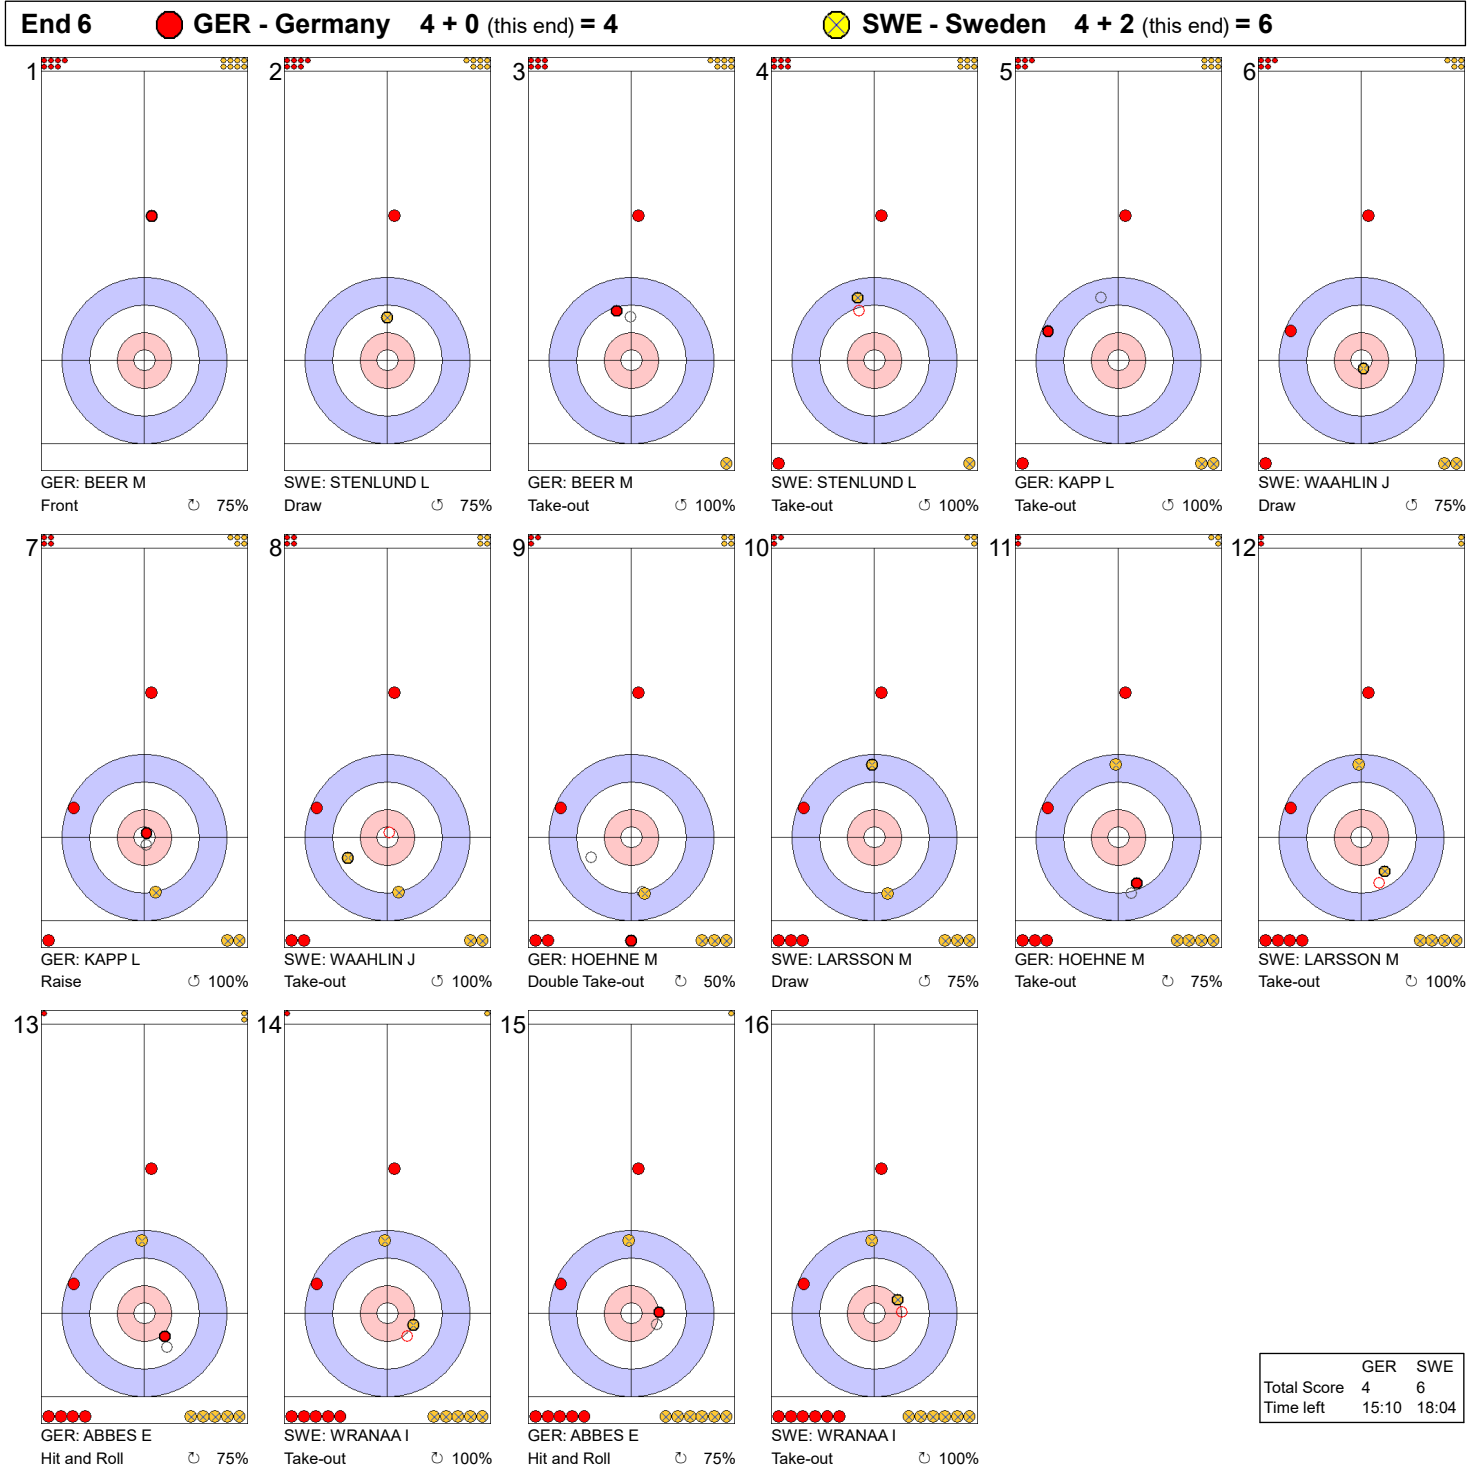

	GER	SWE
Total Score	0	2
Time left	33:15	32:48

**Legend:**  
 ↻ Clockwise   ↺ Counter-clockwise   - Not considered

**Game - Shot by Shot**

**Legend:**  
 ↻ Clockwise      ↺ Counter-clockwise      - Not considered

**Game - Shot by Shot**

	GER	SWE
Total Score	2	4
Time left	22:57	25:23

**Legend:**  
 ⌚ Clockwise      ⌚ Counter-clockwise      - Not considered

**Game - Shot by Shot**

**Legend:**  
 ↻ Clockwise      ↺ Counter-clockwise      - Not considered

**Game - Shot by Shot**

	GER	SWE
Total Score	4	6
Time left	15:10	18:04

**Legend:**  
 ↻ Clockwise      ↺ Counter-clockwise      - Not considered

**Game - Shot by Shot**

**Legend:**  
 ↻ Clockwise      ↺ Counter-clockwise      - Not considered

**Game - Shot by Shot**

**Legend:**  
 ↻ Clockwise      ↺ Counter-clockwise      - Not considered

**Game - Shot by Shot**

**Legend:**  
 Clockwise     
 Counter-clockwise     
 - Not considered