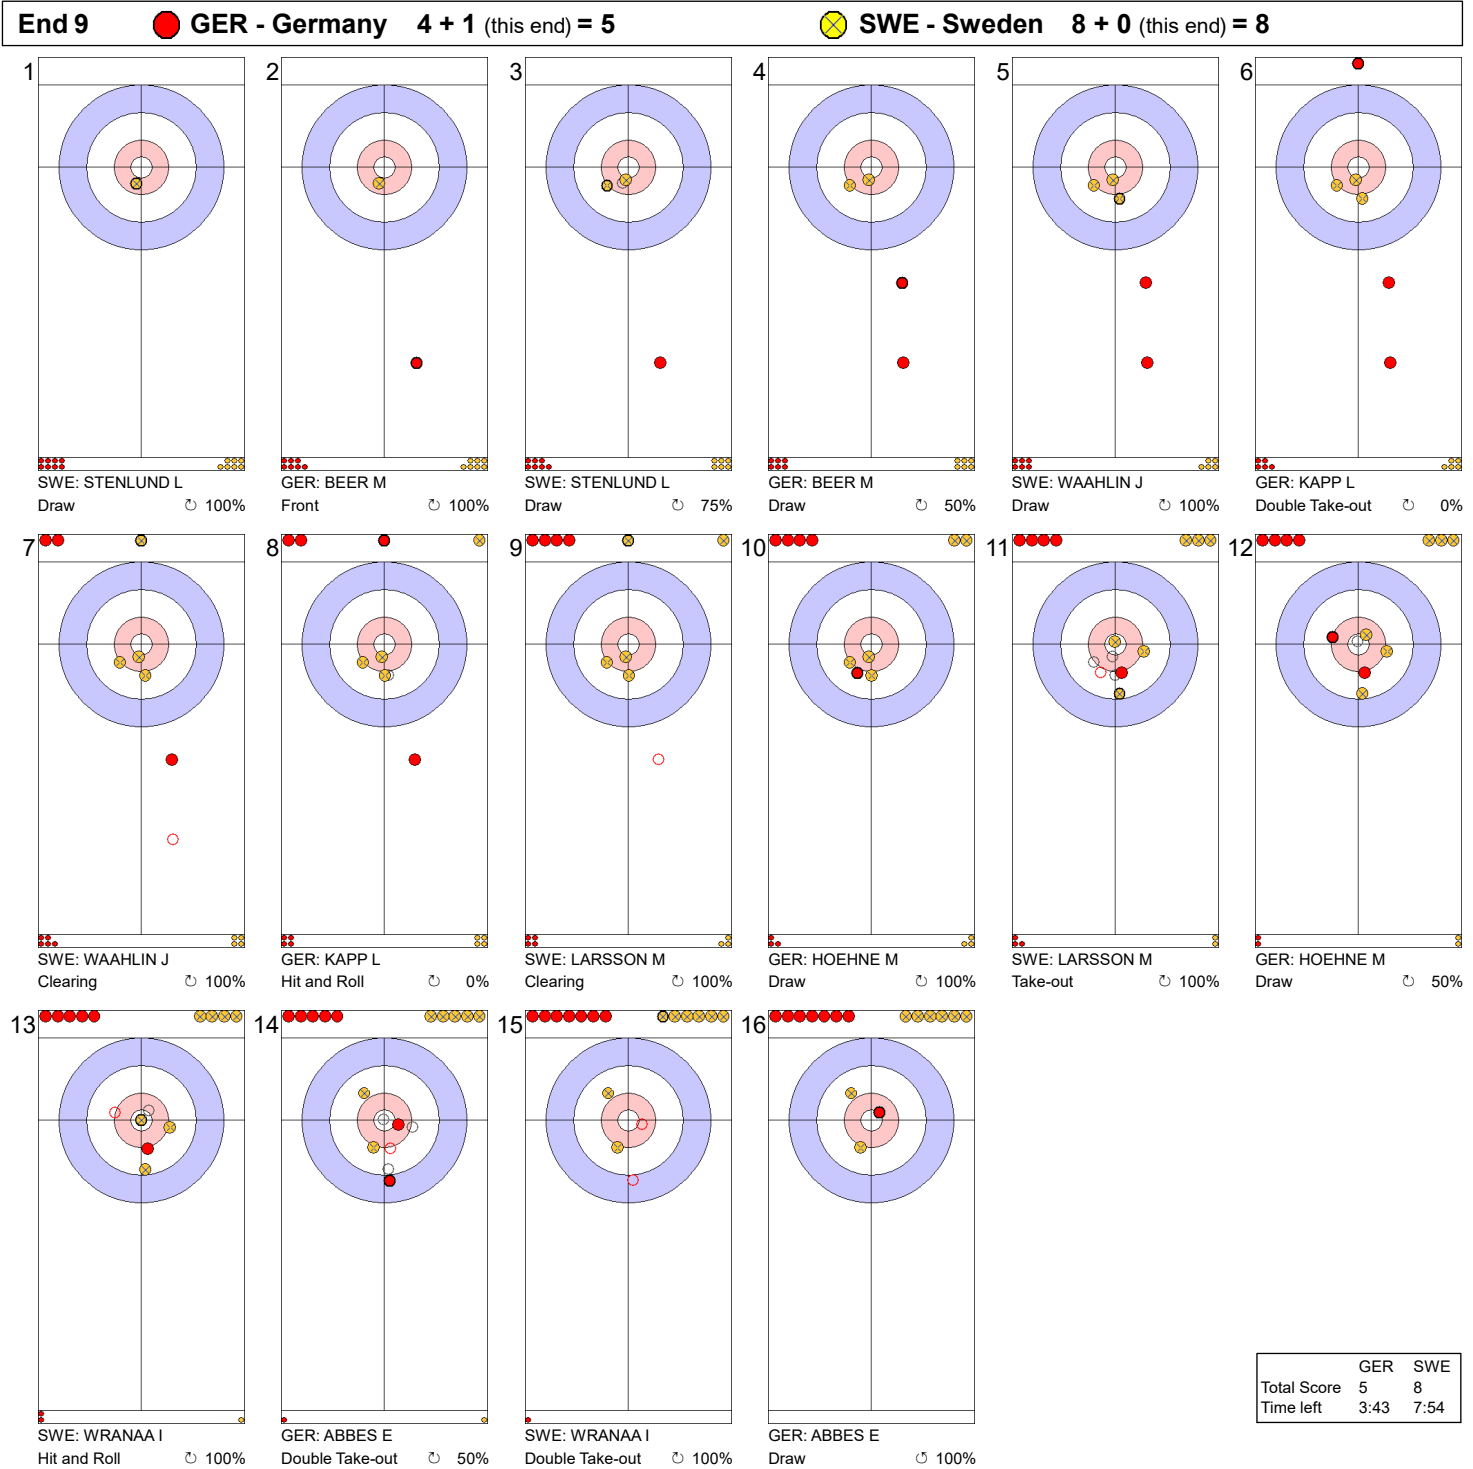

	GER	SWE
Total Score	0	2
Time left	33:15	32:48

**Legend:**  
 ↻ Clockwise   ↺ Counter-clockwise   - Not considered

**Game - Shot by Shot**

**Legend:**  
 ↻ Clockwise      ↺ Counter-clockwise      - Not considered

**Game - Shot by Shot**

	GER	SWE
Total Score	2	4
Time left	22:57	25:23

**Legend:**  
 ⌚ Clockwise      ⌚ Counter-clockwise      - Not considered

**Game - Shot by Shot**

**Legend:**  
 ↻ Clockwise      ↺ Counter-clockwise      - Not considered

**Game - Shot by Shot**

	GER	SWE
Total Score	4	6
Time left	15:10	18:04

**Legend:**  
 ↻ Clockwise      ↺ Counter-clockwise      - Not considered

**Game - Shot by Shot**

**Legend:**  
 ↻ Clockwise      ↺ Counter-clockwise      - Not considered

**Game - Shot by Shot**

**Legend:**  
 ↻ Clockwise      ↺ Counter-clockwise      - Not considered

**Game - Shot by Shot**

**Legend:**  
 Clockwise     
 Counter-clockwise     
 - Not considered