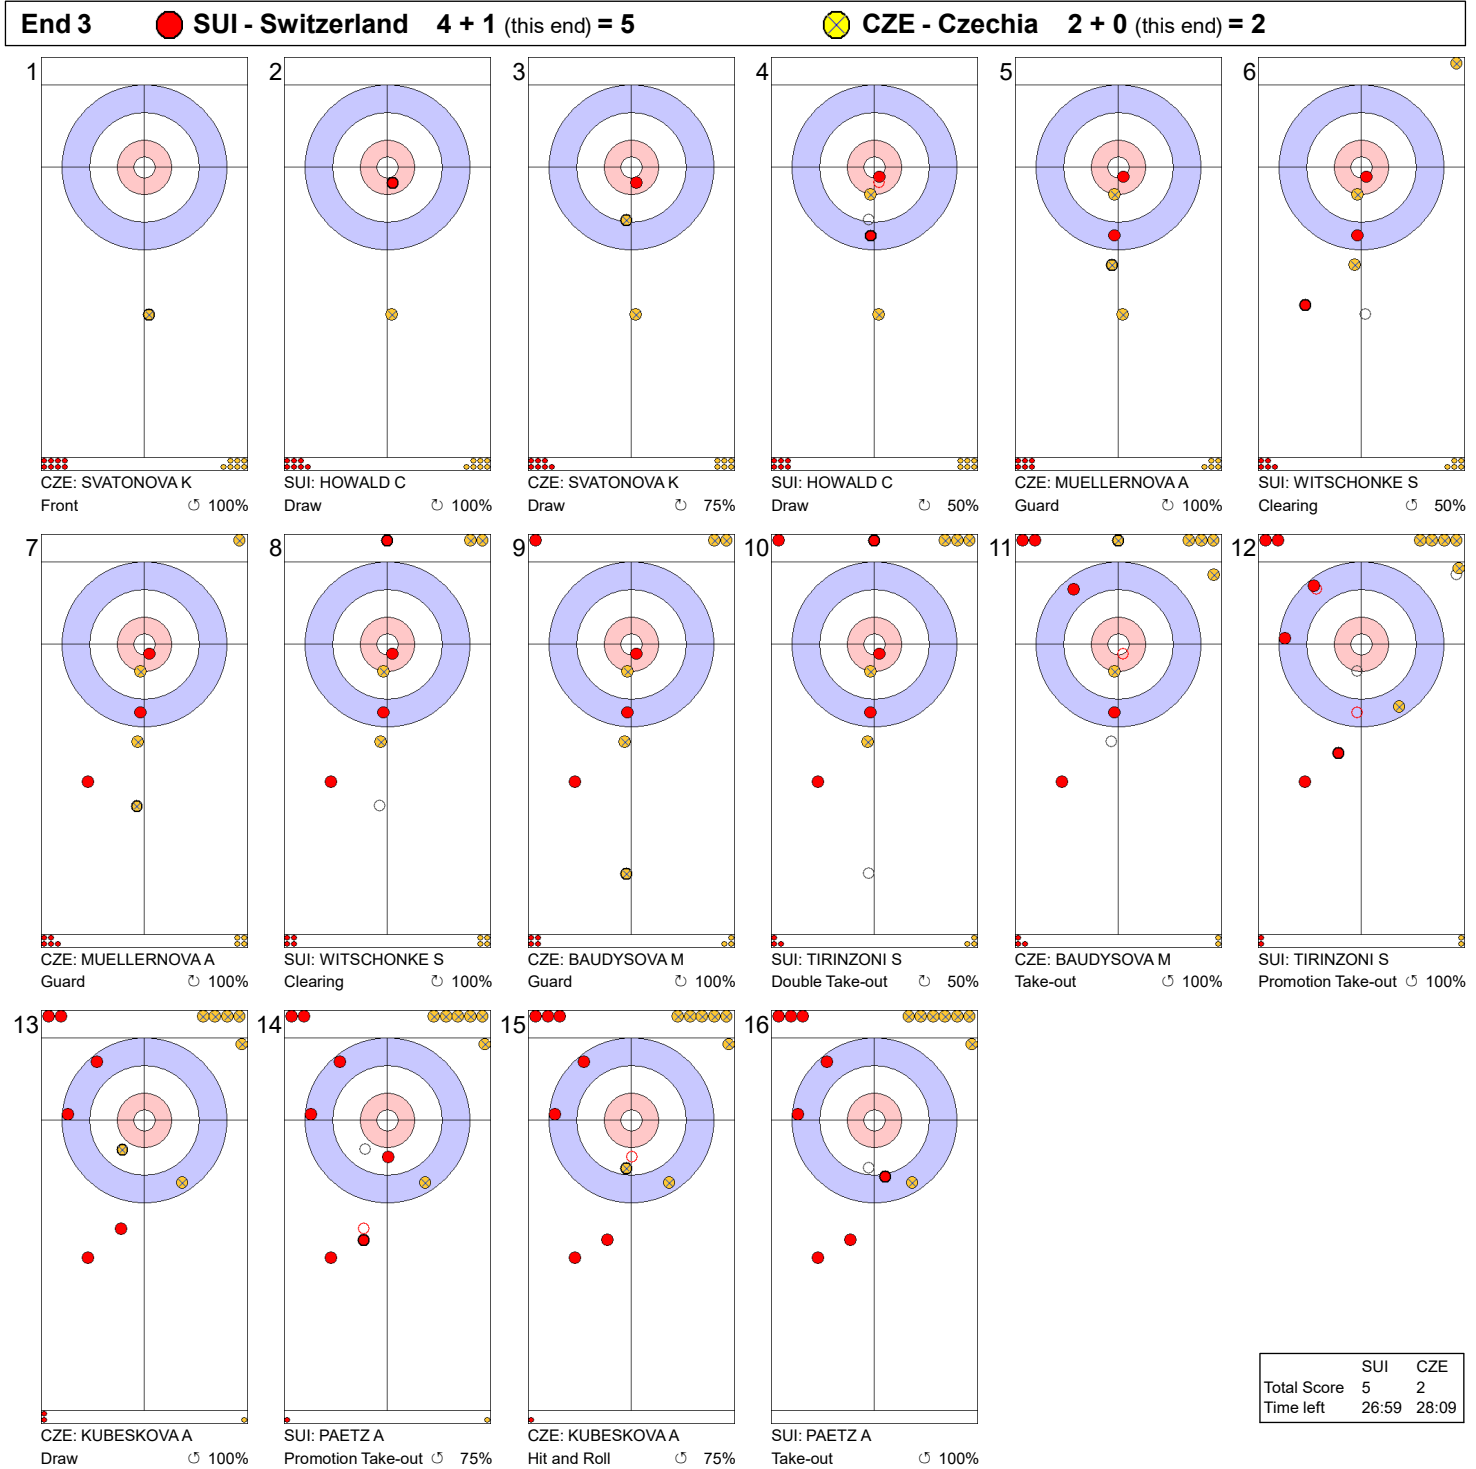

**Game - Shot by Shot**

**Legend:**  
 ↻ Clockwise      ↺ Counter-clockwise      - Not considered

**Game - Shot by Shot**

**Legend:**  
 ↻ Clockwise      ↺ Counter-clockwise      - Not considered

**Game - Shot by Shot**

**Legend:**  
 ↻ Clockwise      ↺ Counter-clockwise      - Not considered

**Game - Shot by Shot**

**Legend:**  
 Clockwise      Counter-clockwise      - Not considered

**Game - Shot by Shot**

**Legend:**  
 ↻ Clockwise      ↺ Counter-clockwise      - Not considered

**Game - Shot by Shot**

**End 6**   **SUI - Switzerland 6 + 1 (this end) = 7**   **CZE - Czechia 3 + 0 (this end) = 3**

	SUI	CZE
Total Score	7	3
Time left	16:33	13:18

**Legend:**  
 Clockwise     Counter-clockwise     - Not considered

**Game - Shot by Shot**

**End 7**   ● **SUI - Switzerland** 7 + 1 (this end) = 8   ● **CZE - Czechia** 3 + 0 (this end) = 3

	SUI	CZE
Total Score	8	3
Time left	11:59	9:49

**Legend:**  
 ↻ Clockwise      ↺ Counter-clockwise      - Not considered