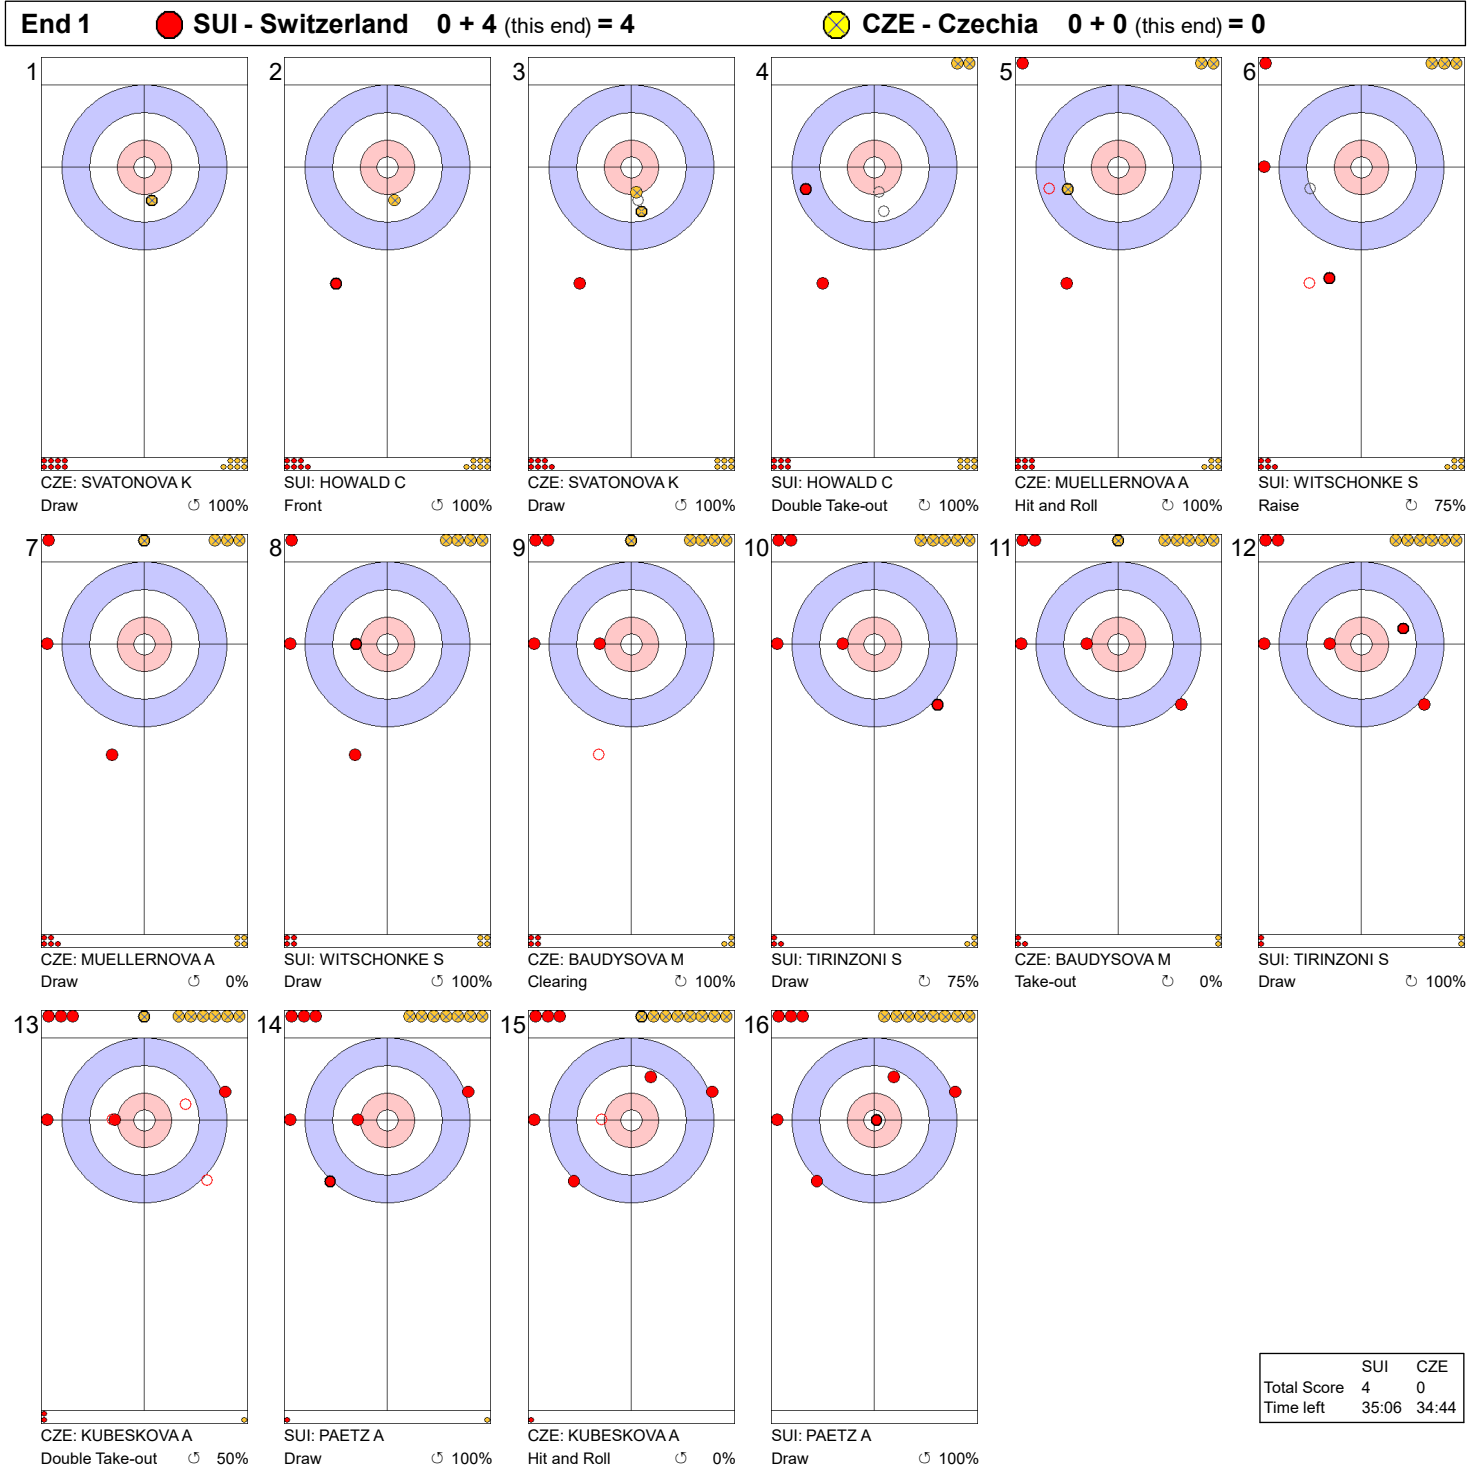

**Game - Shot by Shot**

**Legend:**  
 ↻ Clockwise      ↺ Counter-clockwise      - Not considered

**Game - Shot by Shot**

**Legend:**  
 ↻ Clockwise      ↺ Counter-clockwise      - Not considered

**Game - Shot by Shot**

**Legend:**  
 ↻ Clockwise      ↺ Counter-clockwise      - Not considered

**Game - Shot by Shot**

**Legend:**  
 Clockwise      Counter-clockwise      - Not considered

**Game - Shot by Shot**

**Legend:**  
 ↻ Clockwise      ↺ Counter-clockwise      - Not considered

**Game - Shot by Shot**

**End 6**   **SUI - Switzerland 6 + 1 (this end) = 7**   **CZE - Czechia 3 + 0 (this end) = 3**

	SUI	CZE
Total Score	7	3
Time left	16:33	13:18

**Legend:**  
 Clockwise     Counter-clockwise     - Not considered

**Game - Shot by Shot**

**End 7**   ● **SUI - Switzerland** 7 + 1 (this end) = 8   ● **CZE - Czechia** 3 + 0 (this end) = 3

	SUI	CZE
Total Score	8	3
Time left	11:59	9:49

**Legend:**  
 ↻ Clockwise      ↺ Counter-clockwise      - Not considered