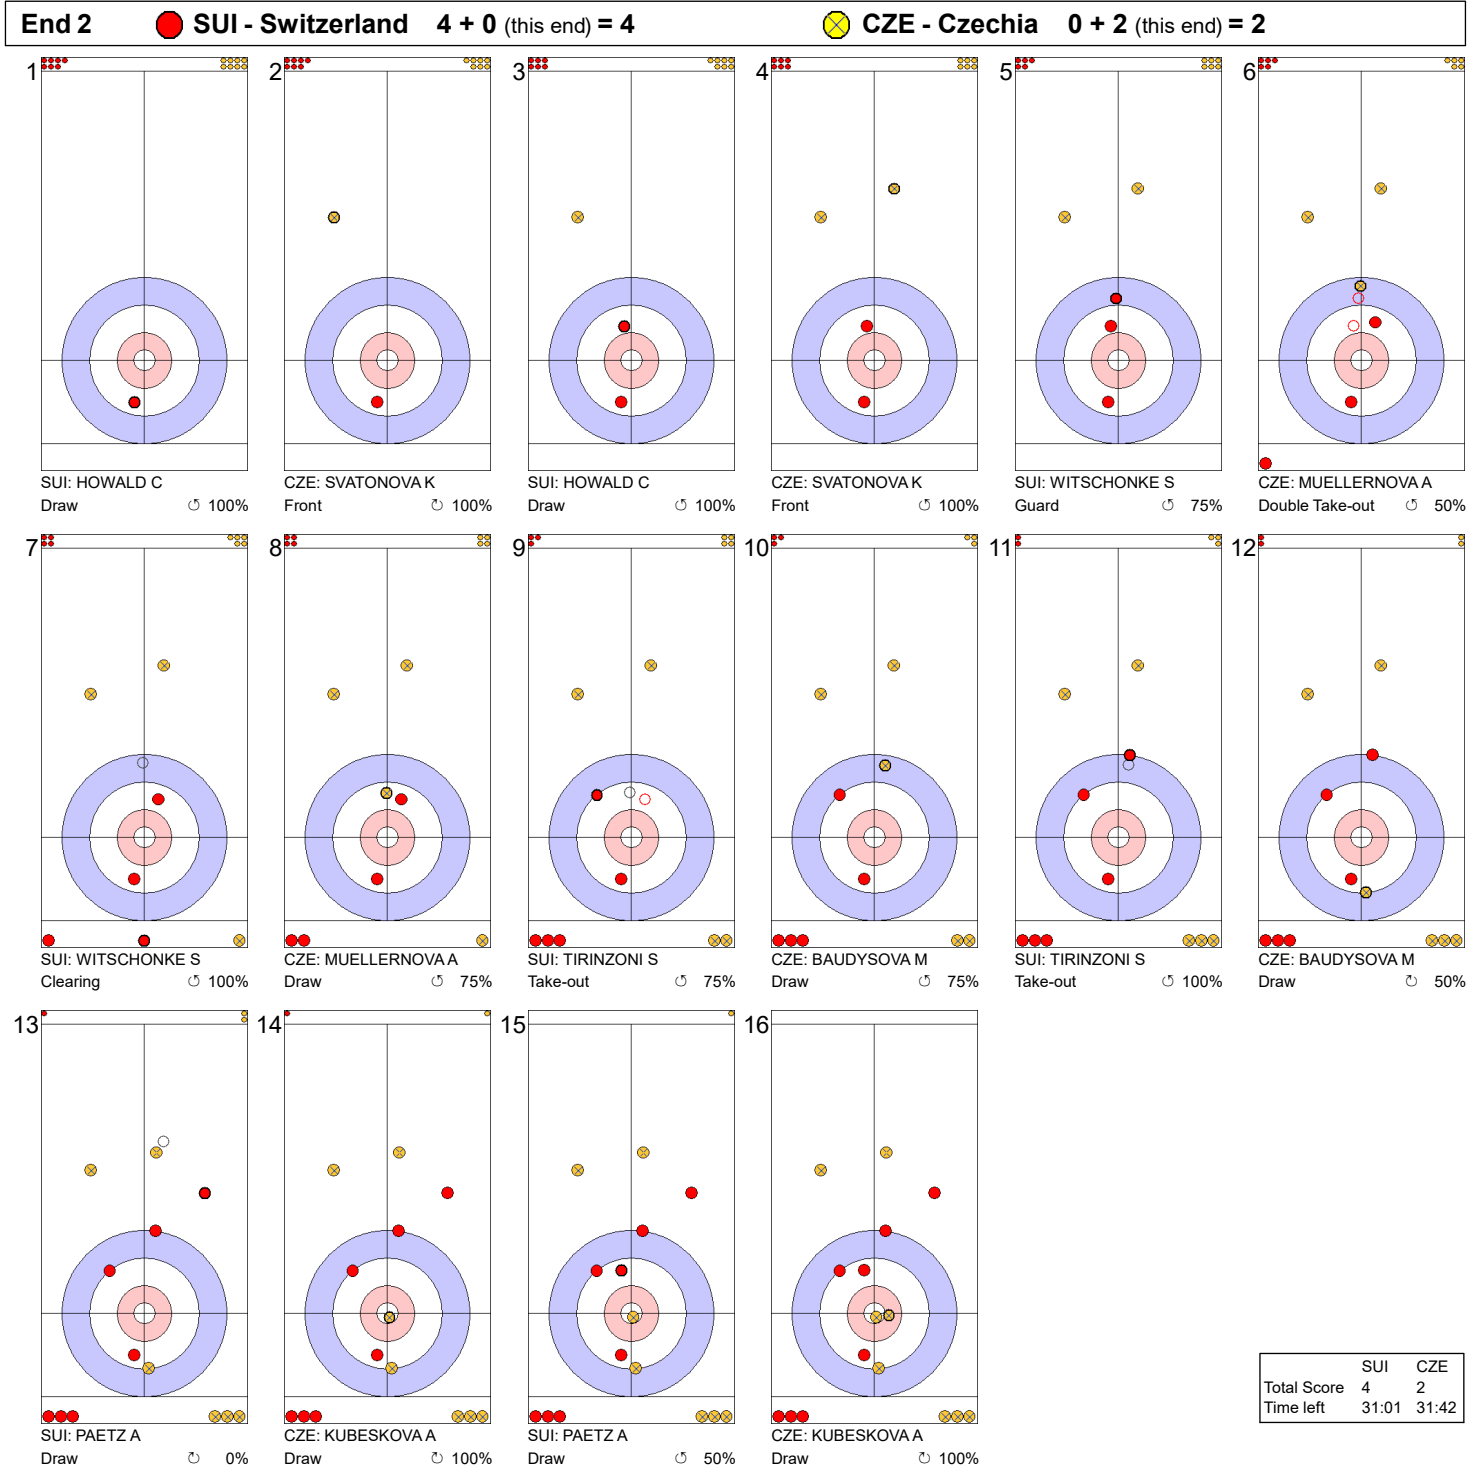

**Game - Shot by Shot**

**Legend:**  
 ↻ Clockwise      ↺ Counter-clockwise      - Not considered

**Game - Shot by Shot**

**Legend:**  
 ↻ Clockwise      ↺ Counter-clockwise      - Not considered

**Game - Shot by Shot**

**Legend:**  
 ↻ Clockwise      ↺ Counter-clockwise      - Not considered

**Game - Shot by Shot**

**Legend:**  
 Clockwise      Counter-clockwise      - Not considered

**Game - Shot by Shot**

**Legend:**  
 ↻ Clockwise      ↺ Counter-clockwise      - Not considered

**Game - Shot by Shot**

**End 6**   **SUI - Switzerland 6 + 1 (this end) = 7**   **CZE - Czechia 3 + 0 (this end) = 3**

	SUI	CZE
Total Score	7	3
Time left	16:33	13:18

**Legend:**  
 Clockwise     Counter-clockwise     - Not considered

**Game - Shot by Shot**

**End 7**   ● **SUI - Switzerland** 7 + 1 (this end) = 8   ● **CZE - Czechia** 3 + 0 (this end) = 3

	SUI	CZE
Total Score	8	3
Time left	11:59	9:49

**Legend:**  
 ↻ Clockwise      ↺ Counter-clockwise      - Not considered