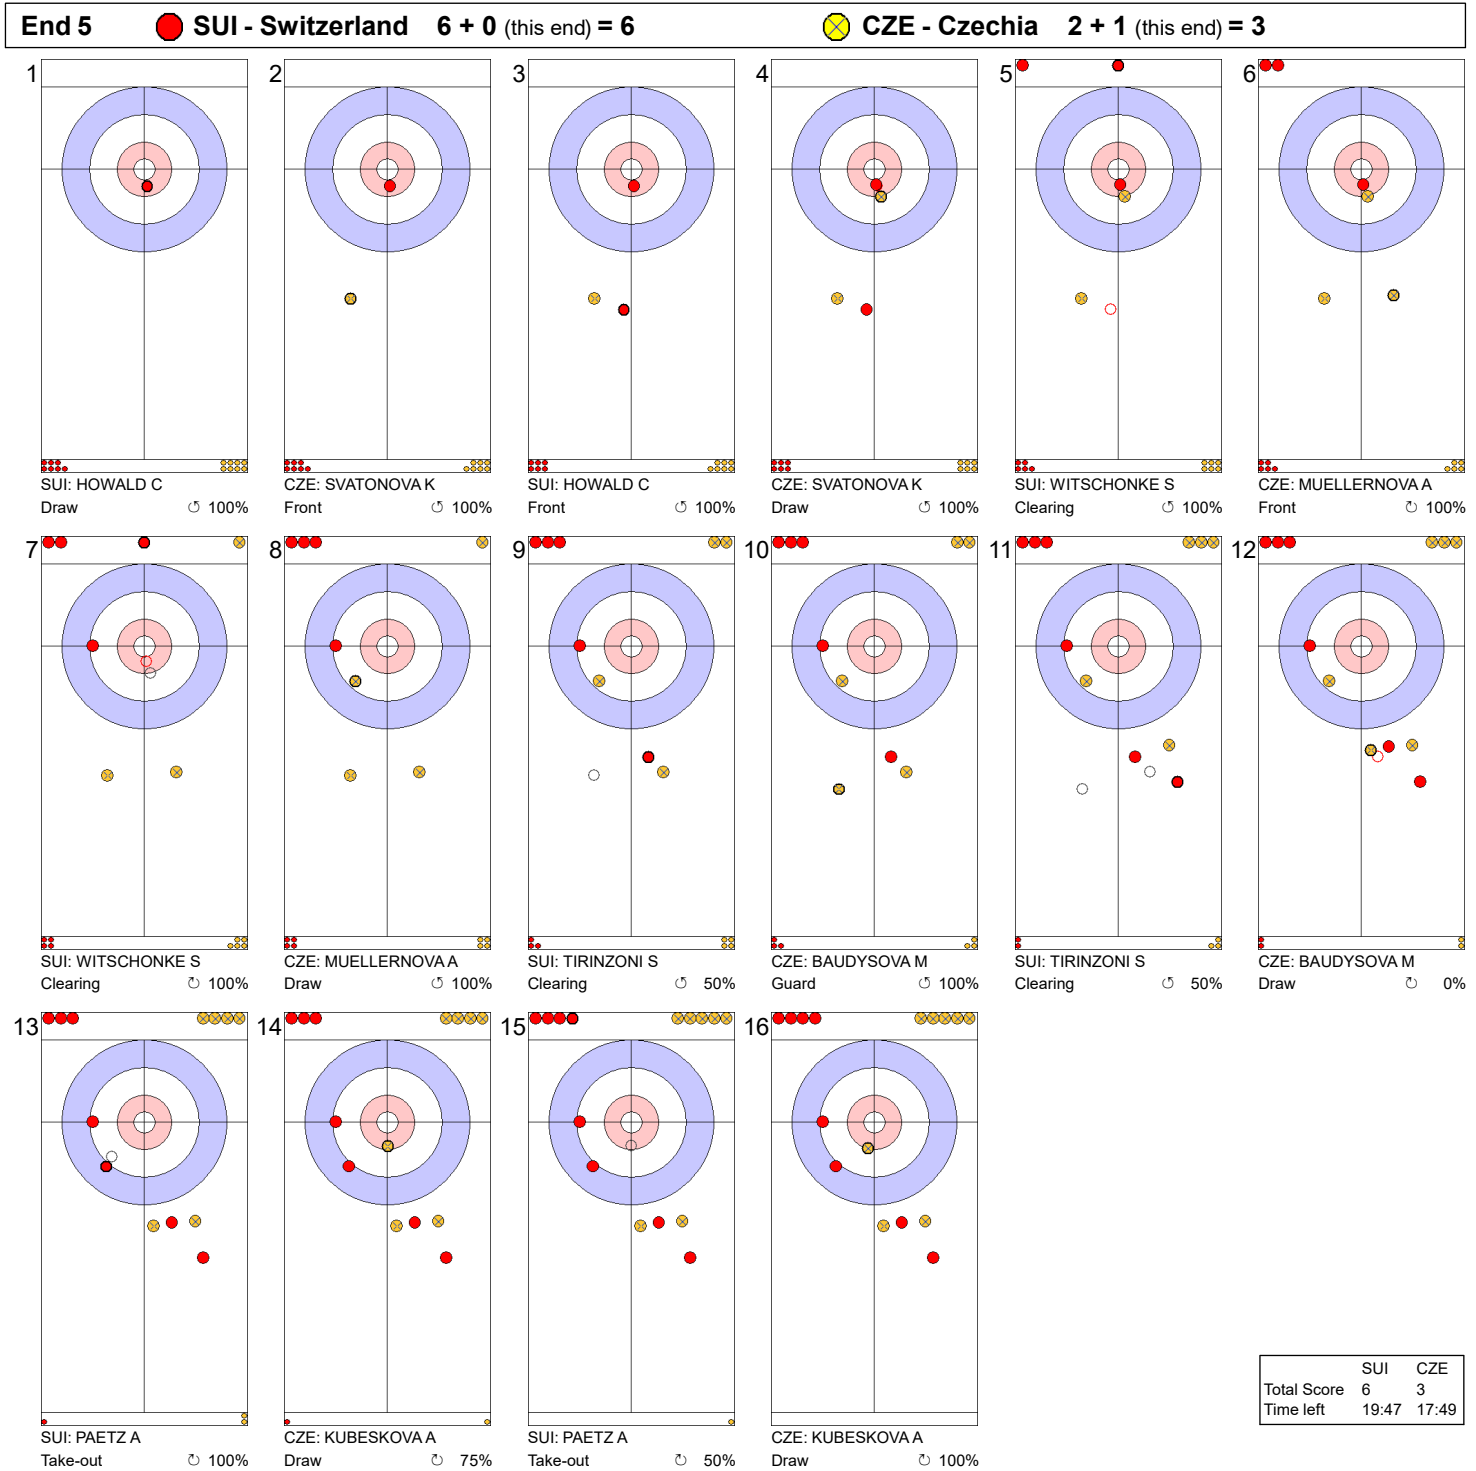

**Game - Shot by Shot**

**Legend:**  
 ↻ Clockwise      ↺ Counter-clockwise      - Not considered

**Game - Shot by Shot**

**Legend:**  
 ↻ Clockwise      ↺ Counter-clockwise      - Not considered

**Game - Shot by Shot**

**Legend:**  
 ↻ Clockwise      ↺ Counter-clockwise      - Not considered

**Game - Shot by Shot**

**Legend:**  
 Clockwise      Counter-clockwise      - Not considered

**Game - Shot by Shot**

**Legend:**  
 ↻ Clockwise      ↺ Counter-clockwise      - Not considered

**Game - Shot by Shot**

**End 6**   **SUI - Switzerland 6 + 1 (this end) = 7**   **CZE - Czechia 3 + 0 (this end) = 3**

	SUI	CZE
Total Score	7	3
Time left	16:33	13:18

**Legend:**  
 Clockwise     Counter-clockwise     - Not considered

**Game - Shot by Shot**

**End 7**   ● **SUI - Switzerland** 7 + 1 (this end) = 8   ● **CZE - Czechia** 3 + 0 (this end) = 3

	SUI	CZE
Total Score	8	3
Time left	11:59	9:49

**Legend:**  
 ↻ Clockwise      ↺ Counter-clockwise      - Not considered