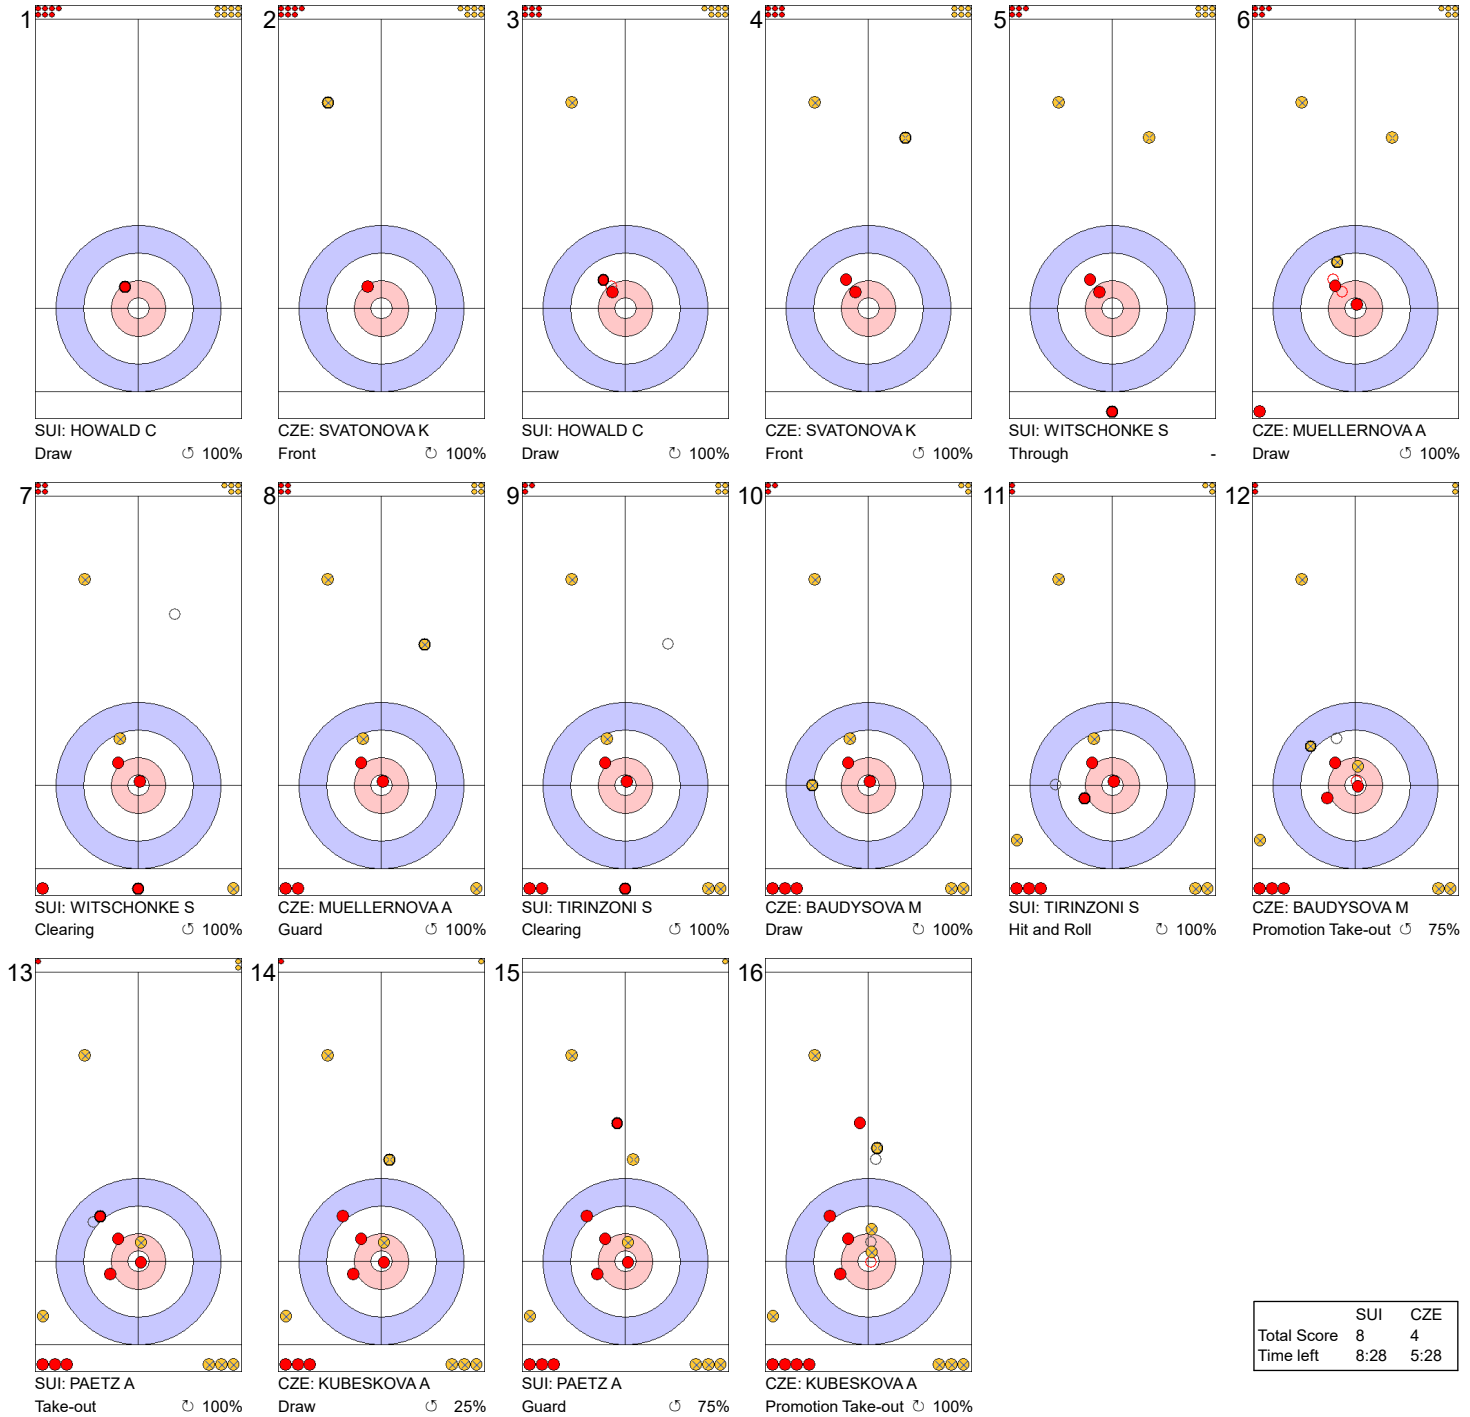

**Legend:**  
 ↻ Clockwise      ↺ Counter-clockwise      - Not considered

**Game - Shot by Shot**

**Legend:**  
 Clockwise      Counter-clockwise      - Not considered

**Game - Shot by Shot**

**Legend:**  
 ↻ Clockwise      ↺ Counter-clockwise      - Not considered

**Game - Shot by Shot**

**End 6**   **SUI - Switzerland 6 + 1 (this end) = 7**   **CZE - Czechia 3 + 0 (this end) = 3**

	SUI	CZE
Total Score	7	3
Time left	16:33	13:18

**Legend:**  
 Clockwise     Counter-clockwise     - Not considered

**Game - Shot by Shot**

**End 7**   ● **SUI - Switzerland** 7 + 1 (this end) = 8   ● **CZE - Czechia** 3 + 0 (this end) = 3

	SUI	CZE
Total Score	8	3
Time left	11:59	9:49

**Legend:**  
 ↻ Clockwise      ↺ Counter-clockwise      - Not considered

**Game - Shot by Shot**

**End 8**   ● **SUI - Switzerland**   8 + 0 (this end) = 8   ● **CZE - Czechia**   3 + 1 (this end) = 4

	SUI	CZE
Total Score	8	4
Time left	8:28	5:28

**Legend:**  
 ↻ Clockwise   ↺ Counter-clockwise   - Not considered