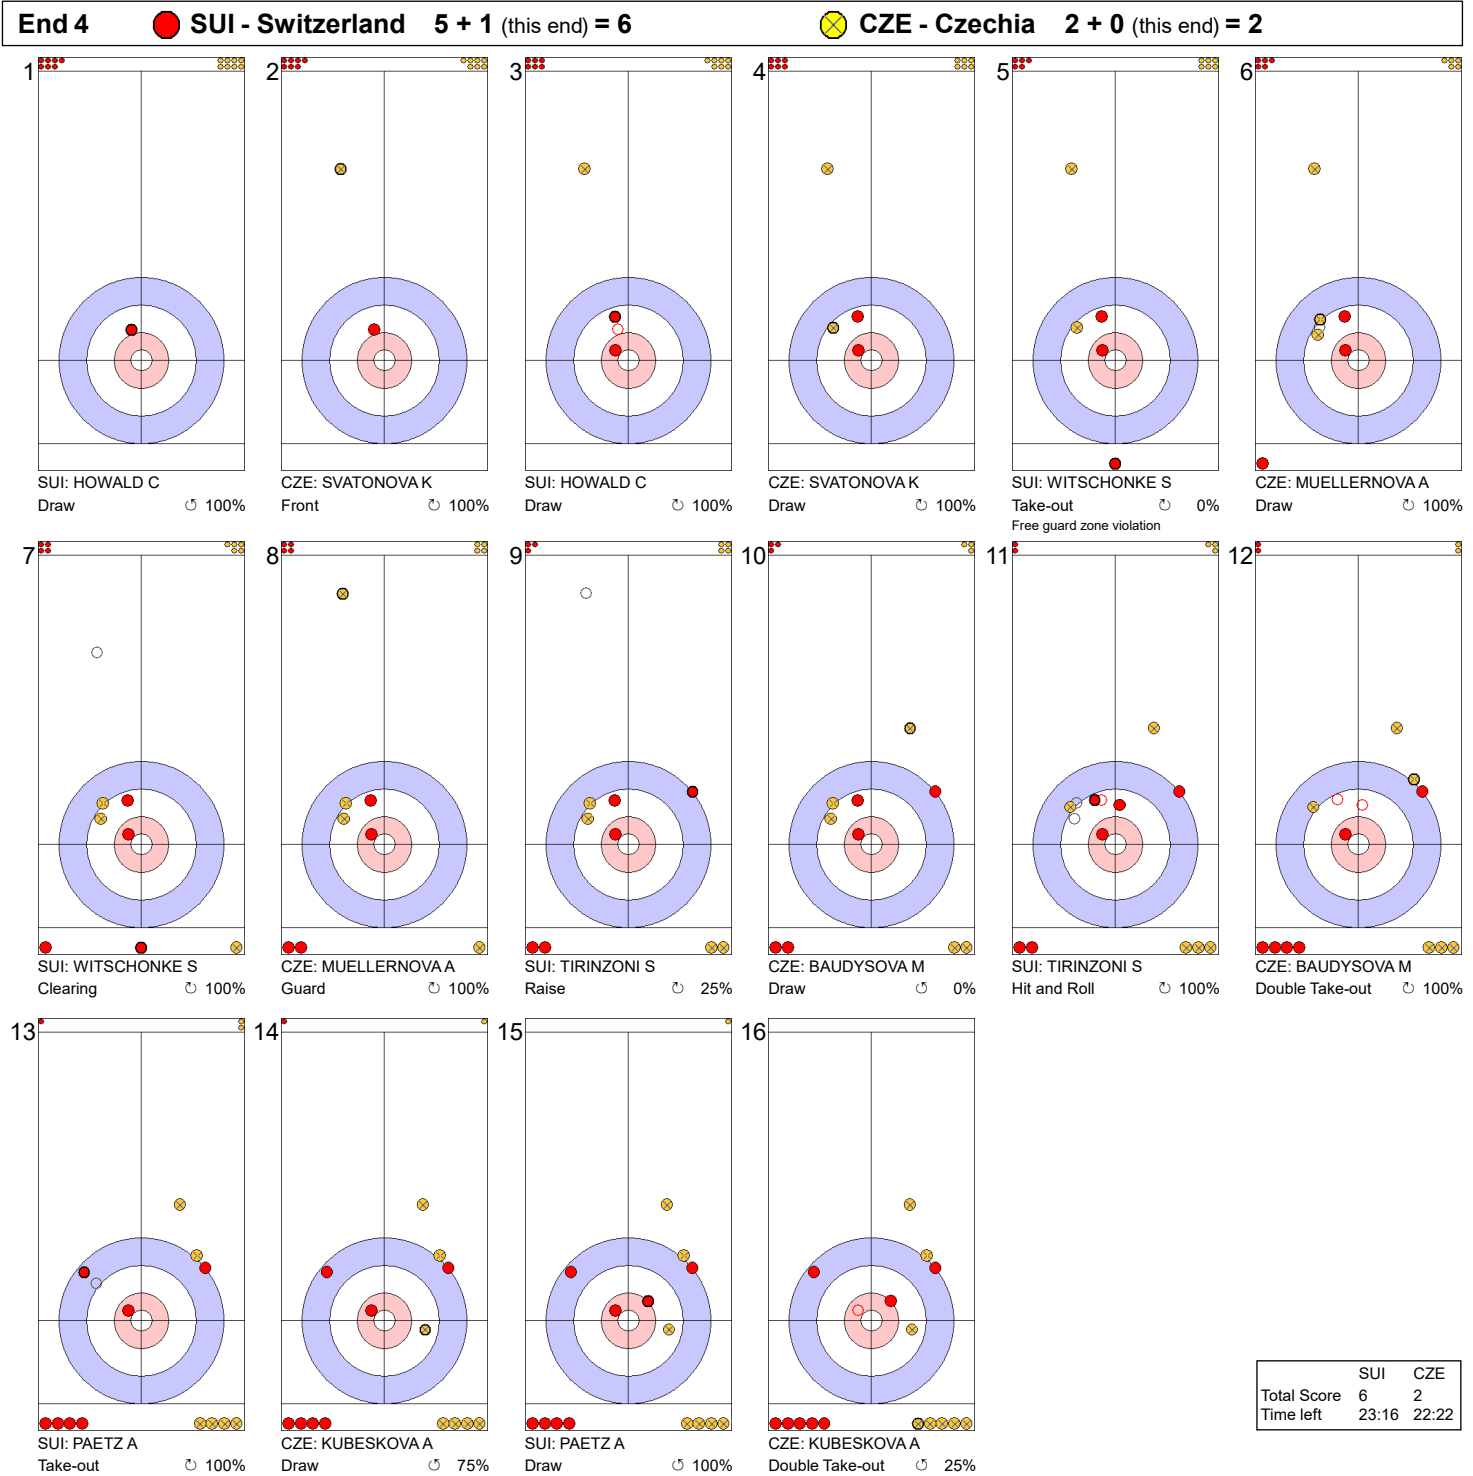

**Game - Shot by Shot**

**Legend:**  
 ↻ Clockwise      ↺ Counter-clockwise      - Not considered

**Game - Shot by Shot**

**Legend:**  
 ↻ Clockwise      ↺ Counter-clockwise      - Not considered

**Game - Shot by Shot**

**Legend:**  
 ↻ Clockwise      ↺ Counter-clockwise      - Not considered

**Game - Shot by Shot**

**Legend:**  
 Clockwise      Counter-clockwise      - Not considered

**Game - Shot by Shot**

**Legend:**  
 ↻ Clockwise      ↺ Counter-clockwise      - Not considered

**Game - Shot by Shot**

**End 6**   **SUI - Switzerland 6 + 1 (this end) = 7**   **CZE - Czechia 3 + 0 (this end) = 3**

	SUI	CZE
Total Score	7	3
Time left	16:33	13:18

**Legend:**  
 Clockwise     Counter-clockwise     - Not considered

**Game - Shot by Shot**

**End 7**   ● **SUI - Switzerland** 7 + 1 (this end) = 8   ● **CZE - Czechia** 3 + 0 (this end) = 3

	SUI	CZE
Total Score	8	3
Time left	11:59	9:49

**Legend:**  
 ↻ Clockwise      ↺ Counter-clockwise      - Not considered