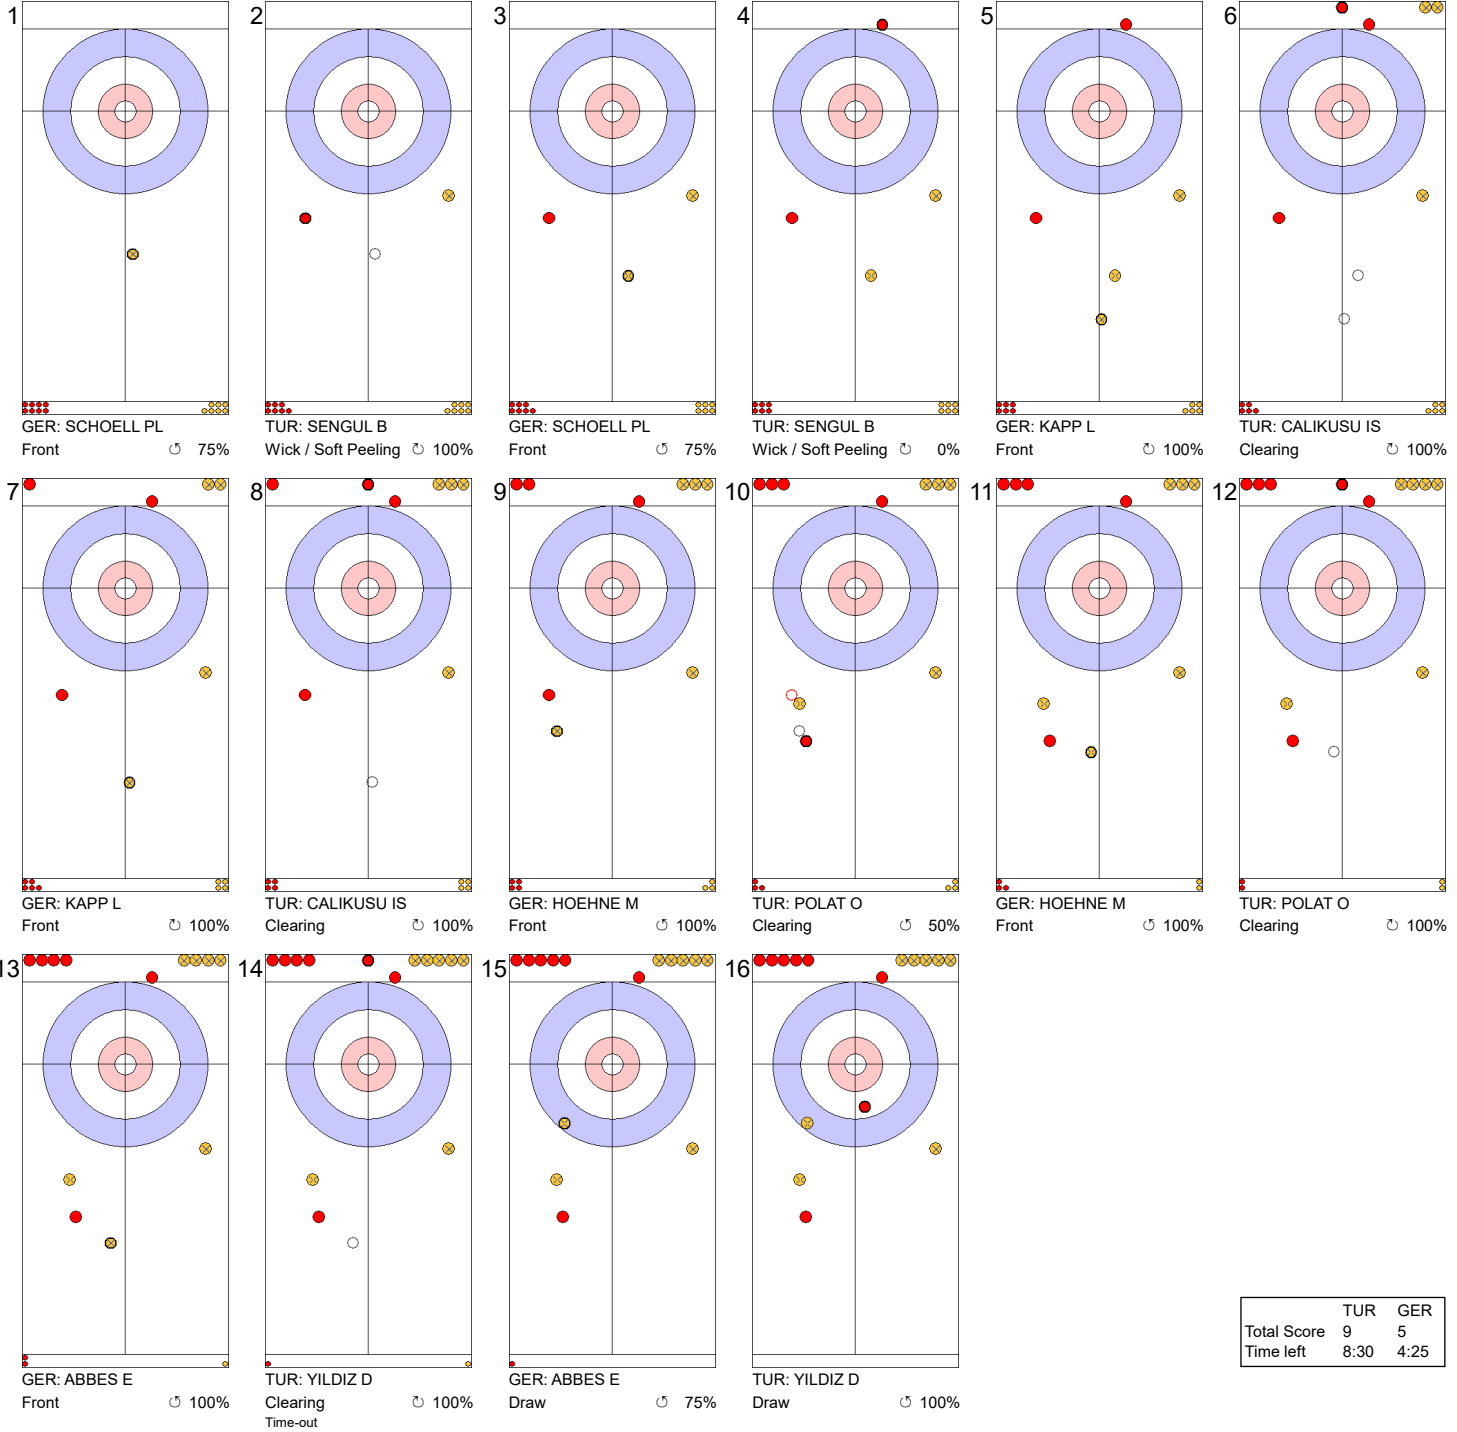

**Game - Shot by Shot**

**Legend:**  
 ↻ Clockwise      ↺ Counter-clockwise      - Not considered

**Game - Shot by Shot**

**Legend:**  
 ↻ Clockwise      ↺ Counter-clockwise      - Not considered

**Game - Shot by Shot**

**End 8**   ● **TUR - Türkiye** 8 + 0 (this end) = 8   ● **GER - Germany** 3 + 2 (this end) = 5

	TUR	GER
Total Score	8	5
Time left	10:38	7:51

**Legend:**  
 ↻ Clockwise      ↺ Counter-clockwise      - Not considered

**Game - Shot by Shot**

**End 9**    ● **TUR - Türkiye** 8 + 1 (this end) = 9    ● **GER - Germany** 5 + 0 (this end) = 5

	TUR	GER
Total Score	9	5
Time left	8:30	4:25

**Legend:**  
 ↻ Clockwise      ↺ Counter-clockwise      - Not considered

**Game - Shot by Shot**

**End 10**   ● **TUR - Türkiye** 9 + X (this end) = 9   ● **GER - Germany** 5 + X (this end) = 5

	TUR	GER
Total Score	9	5
Time left	5:58	1:27

**Legend:**  
 ↻ Clockwise   ↺ Counter-clockwise   - Not considered  
 X Unfinished end due to concession