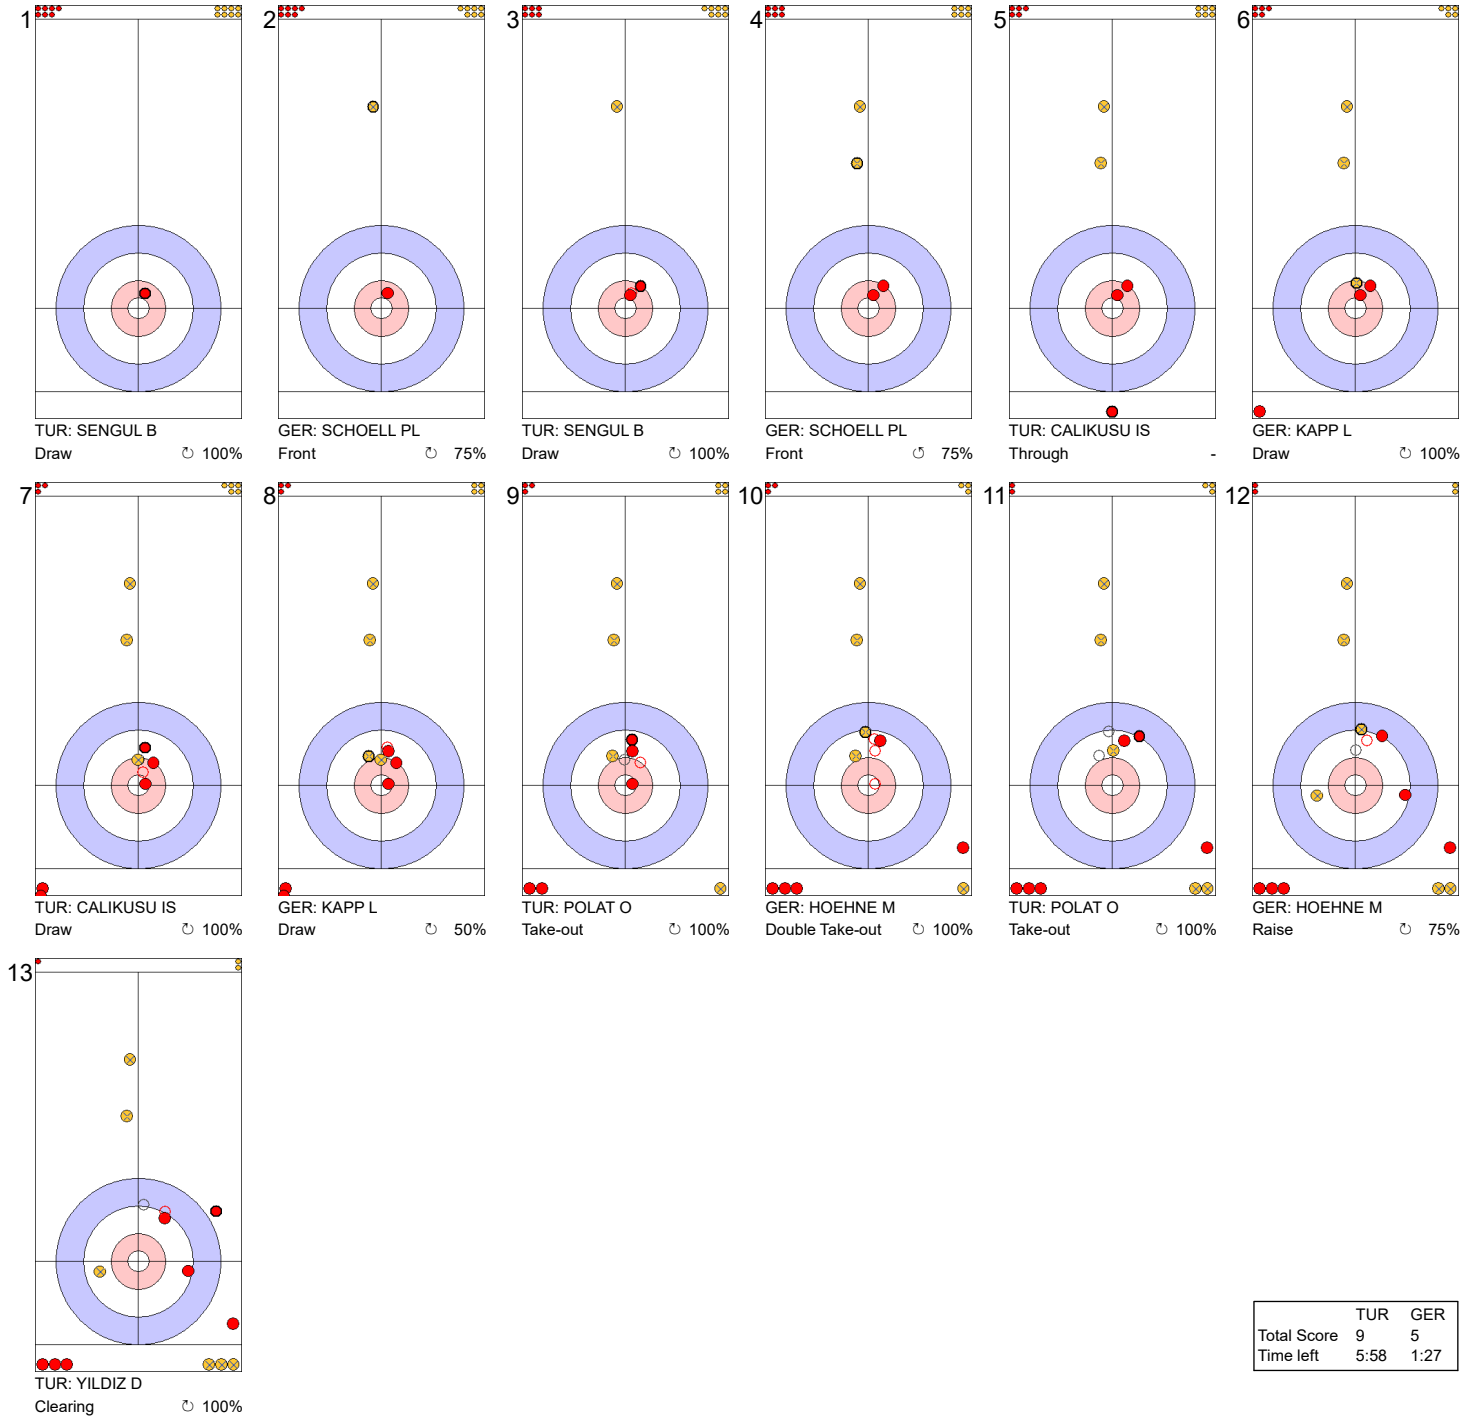

**Game - Shot by Shot**

**Legend:**  
 ↻ Clockwise      ↺ Counter-clockwise      - Not considered

**Game - Shot by Shot**

**Legend:**  
 ↻ Clockwise      ↺ Counter-clockwise      - Not considered

**Game - Shot by Shot**

**End 8**   ● **TUR - Türkiye** 8 + 0 (this end) = 8   ● **GER - Germany** 3 + 2 (this end) = 5

	TUR	GER
Total Score	8	5
Time left	10:38	7:51

**Legend:**  
 ↻ Clockwise      ↺ Counter-clockwise      - Not considered

**Game - Shot by Shot**

**End 9**    ● **TUR - Türkiye** 8 + 1 (this end) = 9    ● **GER - Germany** 5 + 0 (this end) = 5

	TUR	GER
Total Score	9	5
Time left	8:30	4:25

**Legend:**  
 ↻ Clockwise      ↺ Counter-clockwise      - Not considered

**Game - Shot by Shot**

**End 10**   ● **TUR - Türkiye** 9 + X (this end) = 9   ● **GER - Germany** 5 + X (this end) = 5

	TUR	GER
Total Score	9	5
Time left	5:58	1:27

**Legend:**  
 ↻ Clockwise   ↺ Counter-clockwise   - Not considered  
 X Unfinished end due to concession