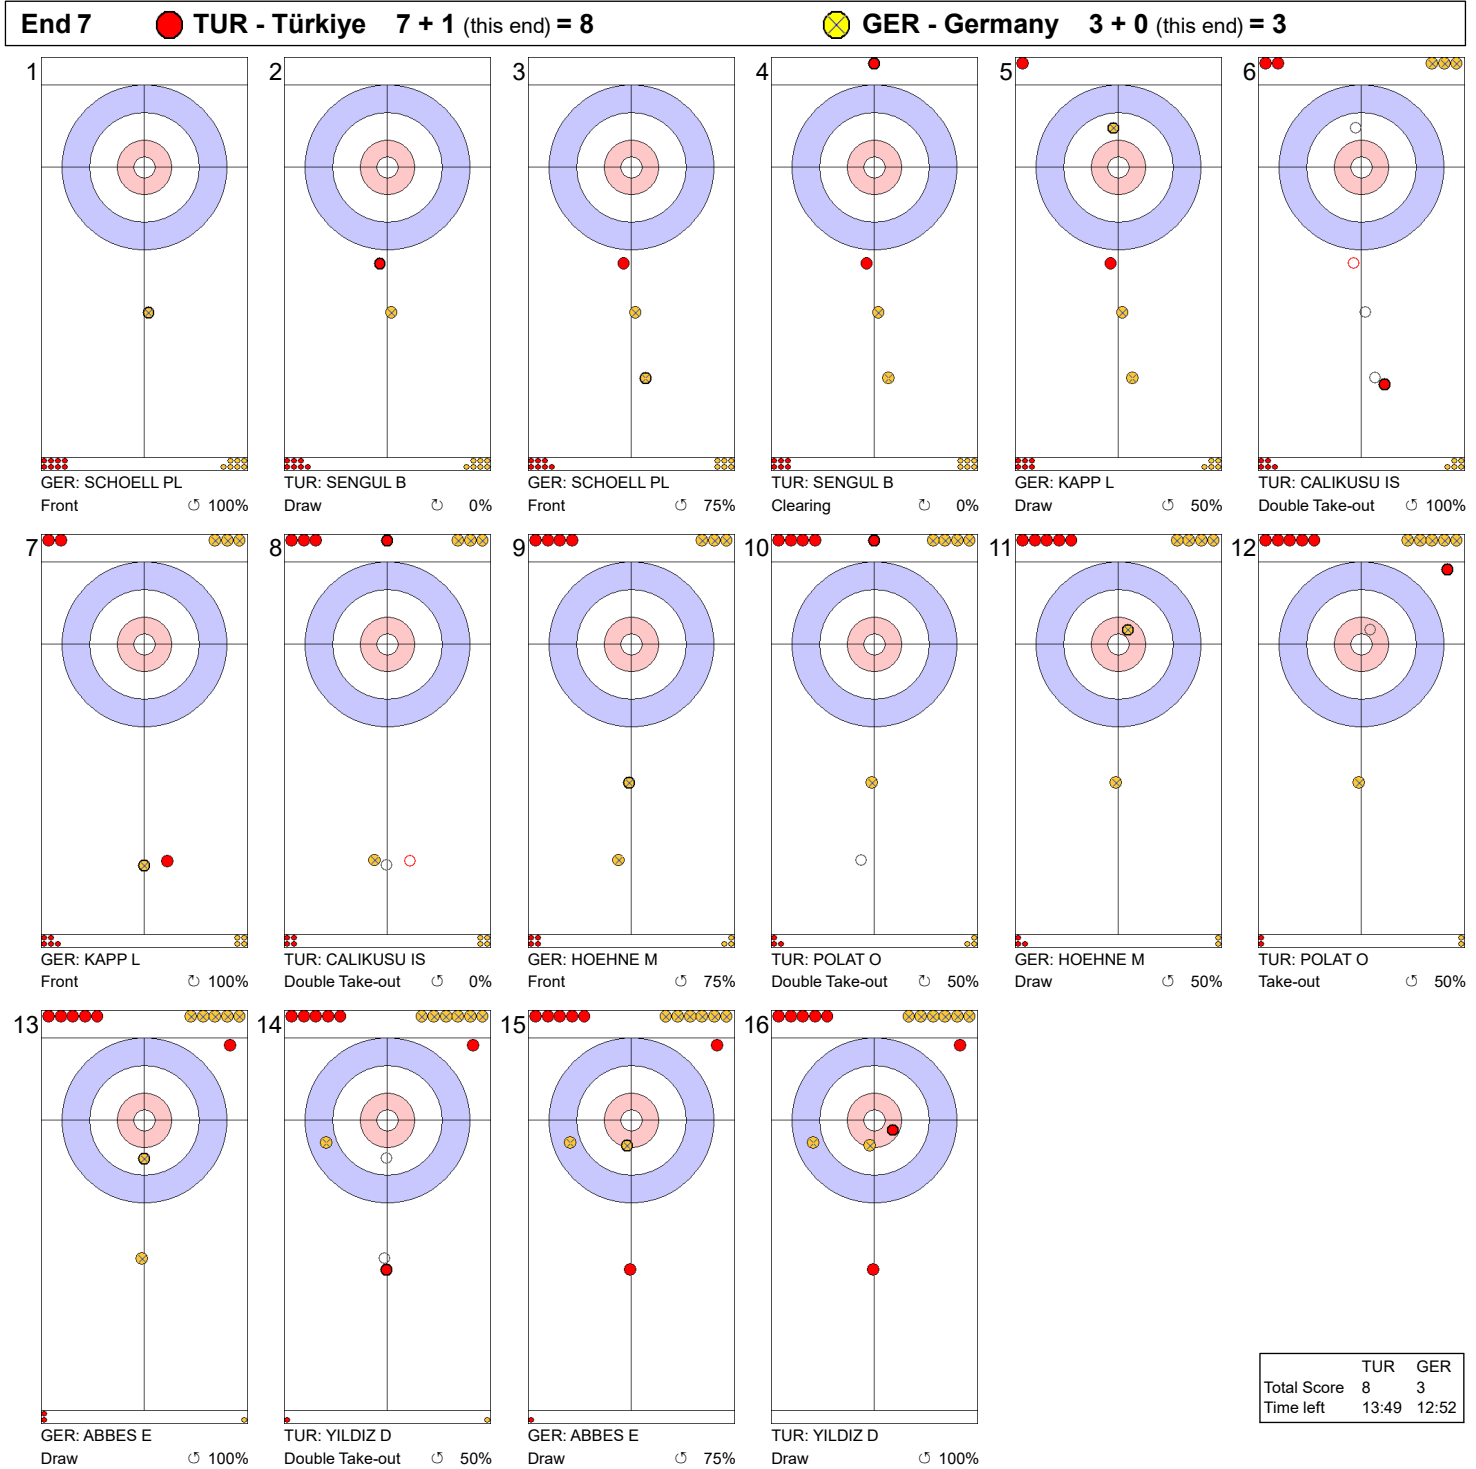

	TUR	GER
Total Score	4	1
Time left	27:54	27:52

**Legend:**  
 Clockwise     
 Counter-clockwise     
 - Not considered

**Game - Shot by Shot**

**End 4**   ● **TUR - Türkiye** 4 + 3 (this end) = 7   ● **GER - Germany** 1 + 0 (this end) = 1

**Legend:**  
 ↻ Clockwise   ↺ Counter-clockwise   - Not considered

**Game - Shot by Shot**

**End 5**   ● **TUR - Türkiye** 7 + 0 (this end) = 7   ● **GER - Germany** 1 + 1 (this end) = 2

**Legend:**  
 ↻ Clockwise      ↺ Counter-clockwise      - Not considered

**Game - Shot by Shot**

**Legend:**  
 ↻ Clockwise      ↺ Counter-clockwise      - Not considered

**Game - Shot by Shot**

**Legend:**  
 ↻ Clockwise      ↺ Counter-clockwise      - Not considered

**Game - Shot by Shot**

**End 8**   ● **TUR - Türkiye** 8 + 0 (this end) = 8   ● **GER - Germany** 3 + 2 (this end) = 5

	TUR	GER
Total Score	8	5
Time left	10:38	7:51

**Legend:**  
 ↻ Clockwise      ↺ Counter-clockwise      - Not considered