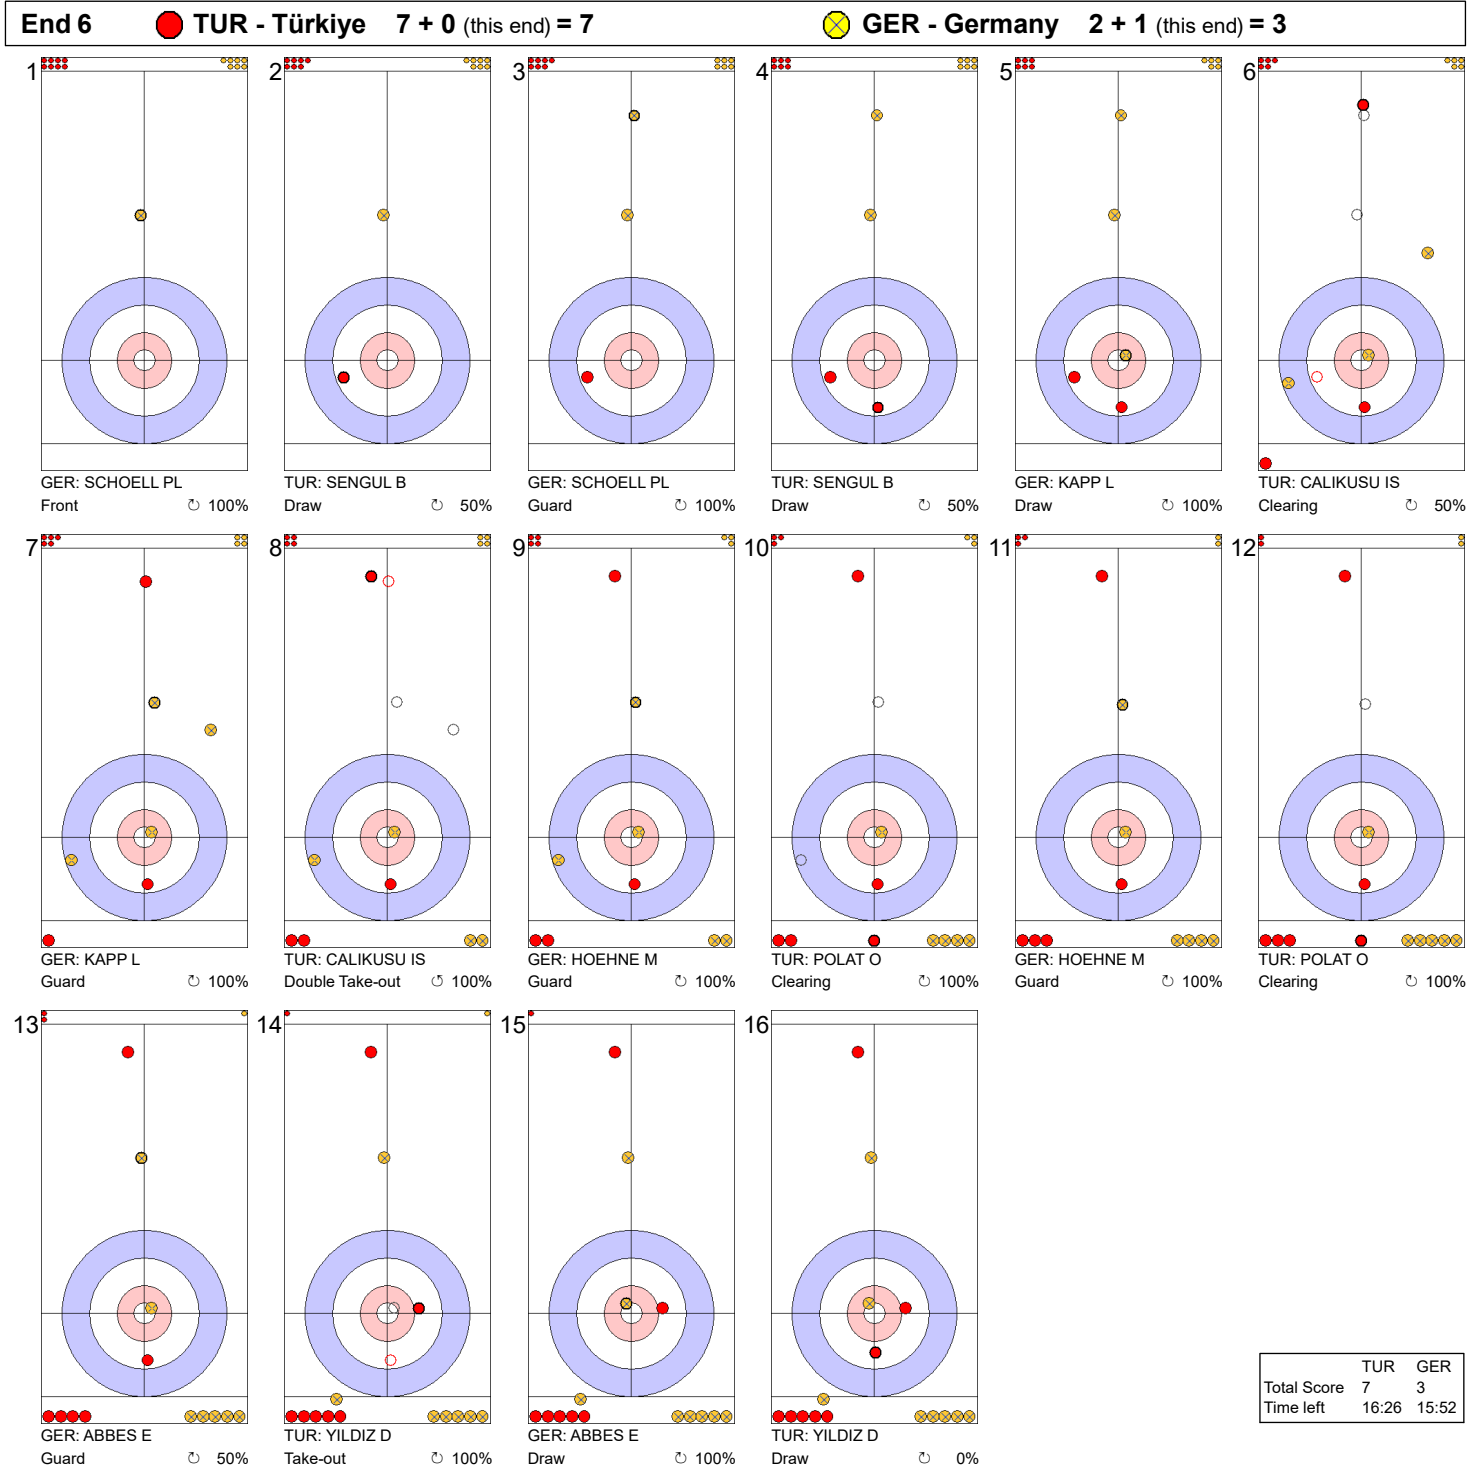

**Legend:**  
 ↻ Clockwise   ↺ Counter-clockwise   - Not considered

**Game - Shot by Shot**

**End 5**   ● **TUR - Türkiye** 7 + 0 (this end) = 7   ● **GER - Germany** 1 + 1 (this end) = 2

**Legend:**  
 ↻ Clockwise      ↺ Counter-clockwise      - Not considered

**Game - Shot by Shot**

**Legend:**  
 ↻ Clockwise      ↺ Counter-clockwise      - Not considered

**Game - Shot by Shot**

**Legend:**  
 ↻ Clockwise      ↺ Counter-clockwise      - Not considered

**Game - Shot by Shot**

**End 8**   ● **TUR - Türkiye** 8 + 0 (this end) = 8   ● **GER - Germany** 3 + 2 (this end) = 5

	TUR	GER
Total Score	8	5
Time left	10:38	7:51

**Legend:**  
 ↻ Clockwise      ↺ Counter-clockwise      - Not considered

**Game - Shot by Shot**

**End 9**    ● **TUR - Türkiye** 8 + 1 (this end) = 9    ● **GER - Germany** 5 + 0 (this end) = 5

	TUR	GER
Total Score	9	5
Time left	8:30	4:25

**Legend:**  
 ↻ Clockwise      ↺ Counter-clockwise      - Not considered