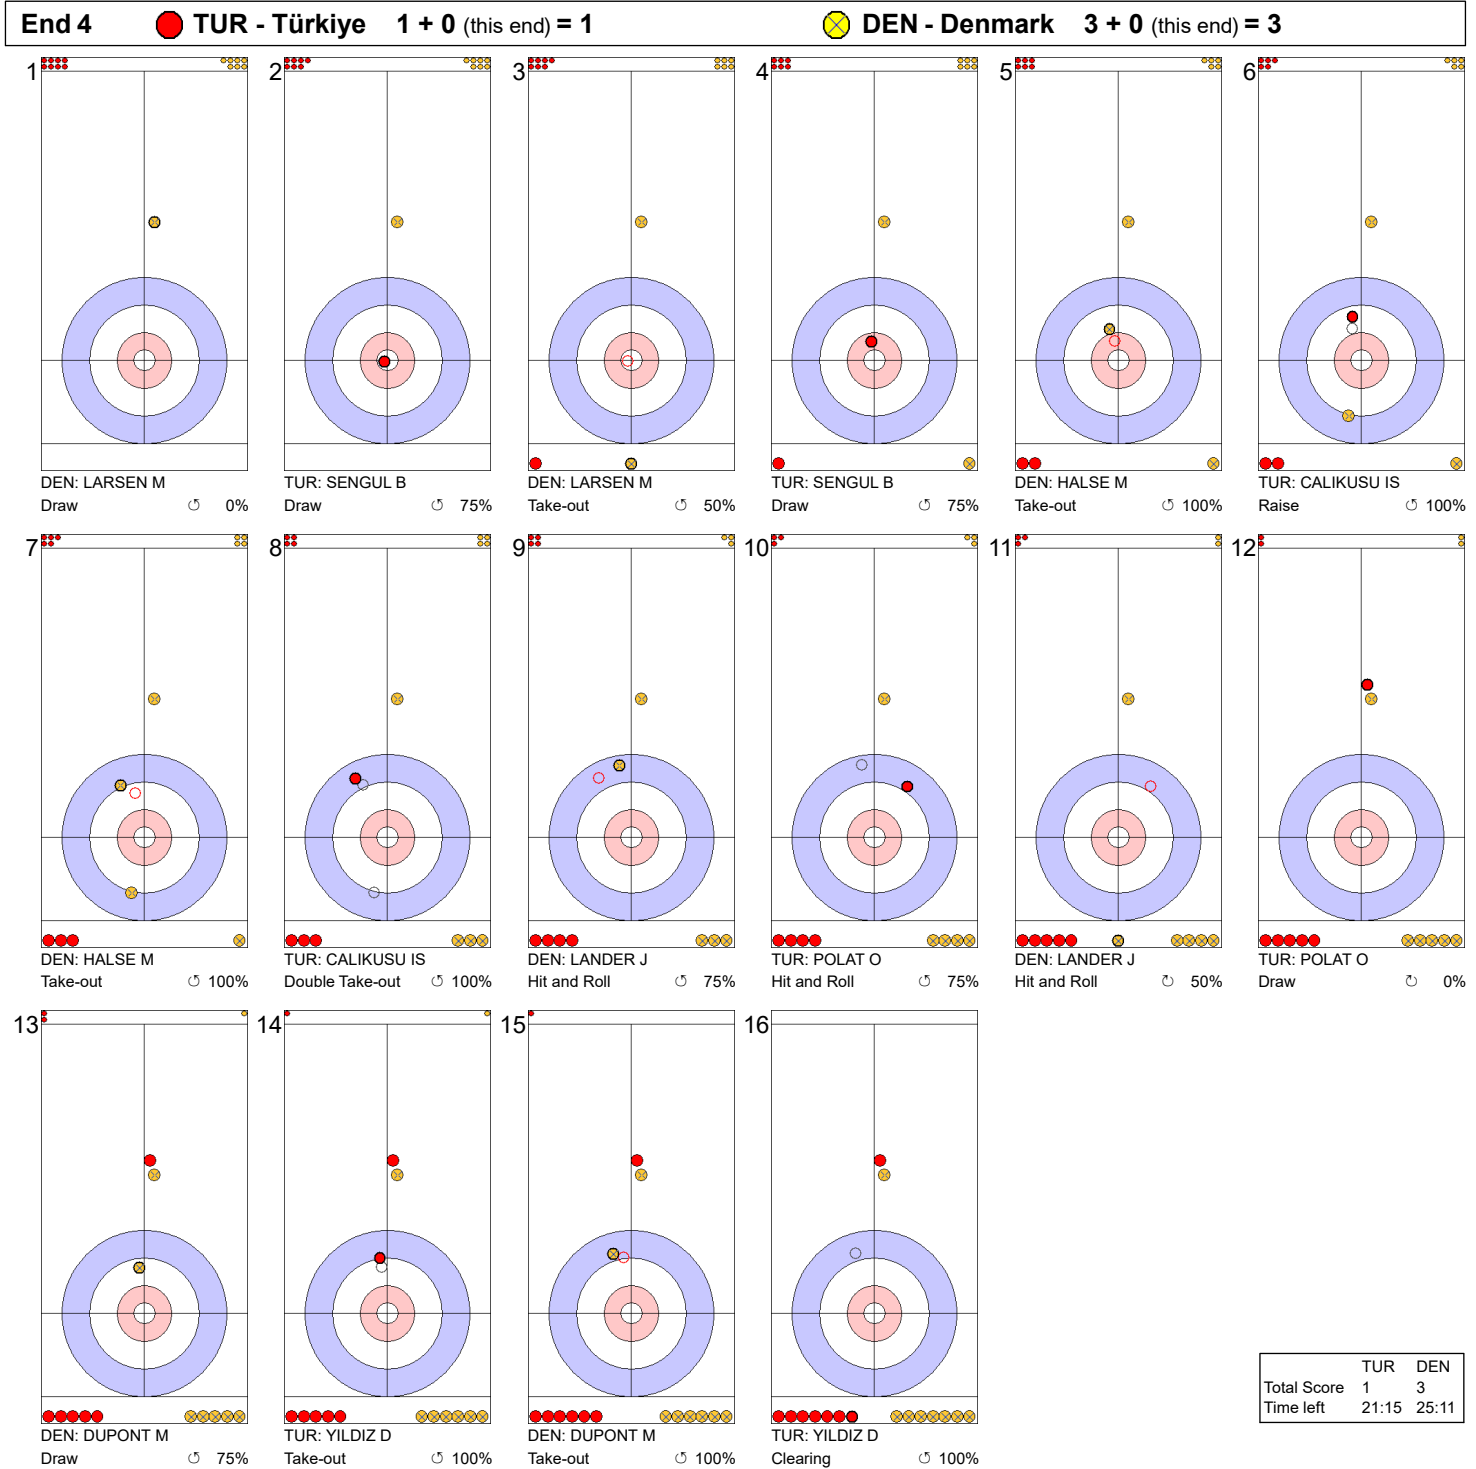

Game - Shot by Shot

Legend:
 ↻ Clockwise ↺ Counter-clockwise - Not considered

Game - Shot by Shot

End 2 ● **TUR - Türkiye** 1 + 0 (this end) = 1 ● **DEN - Denmark** 0 + 2 (this end) = 2

Shot	Player	Shot Type	Rotation	Percentage
1	TUR: SENGUL B	Draw	↻	100%
2	DEN: LARSEN M	Front	↻	100%
3	TUR: SENGUL B	Guard	↻	100%
4	DEN: LARSEN M	Draw	↻	100%
5	TUR: CALIKUSU IS	Raise	↻	100%
6	DEN: HALSE M	Hit and Roll	↻	0%
7	TUR: CALIKUSU IS	Guard	↻	100%
8	DEN: HALSE M	Take-out	↻	100%
9	TUR: POLAT O	Take-out	↻	0%
10	DEN: LANDER J	Draw	↻	0%
11	TUR: POLAT O	Take-out	↻	50%
12	DEN: LANDER J	Draw	↻	0%
13	TUR: YILDIZ D	Hit and Roll	↻	100%
14	DEN: DUPONT M	Raise	↻	100%
15	TUR: YILDIZ D	Raise	↻	0%
16	DEN: DUPONT M	Draw Measurement	↻	100%

	TUR	DEN
Total Score	1	2
Time left	27:49	32:32

Legend:
 ↻ Clockwise ↺ Counter-clockwise - Not considered

Game - Shot by Shot

	TUR	DEN
Total Score	1	3
Time left	24:23	27:54

Legend:
 Clockwise
 Counter-clockwise
 - Not considered

Game - Shot by Shot

Legend:
 ↻ Clockwise ↺ Counter-clockwise - Not considered

Game - Shot by Shot

Legend:
 ↻ Clockwise ↺ Counter-clockwise - Not considered

Game - Shot by Shot

End 6 ● **TUR - Türkiye** 3 + 0 (this end) = 3 ● **DEN - Denmark** 3 + 1 (this end) = 4

Legend:
 ↻ Clockwise ↺ Counter-clockwise - Not considered

Game - Shot by Shot

Legend:
 ↻ Clockwise ↺ Counter-clockwise - Not considered

Game - Shot by Shot

End 8 ● **TUR - Türkiye** 3 + 1 (this end) = 4 ● **DEN - Denmark** 5 + 0 (this end) = 5