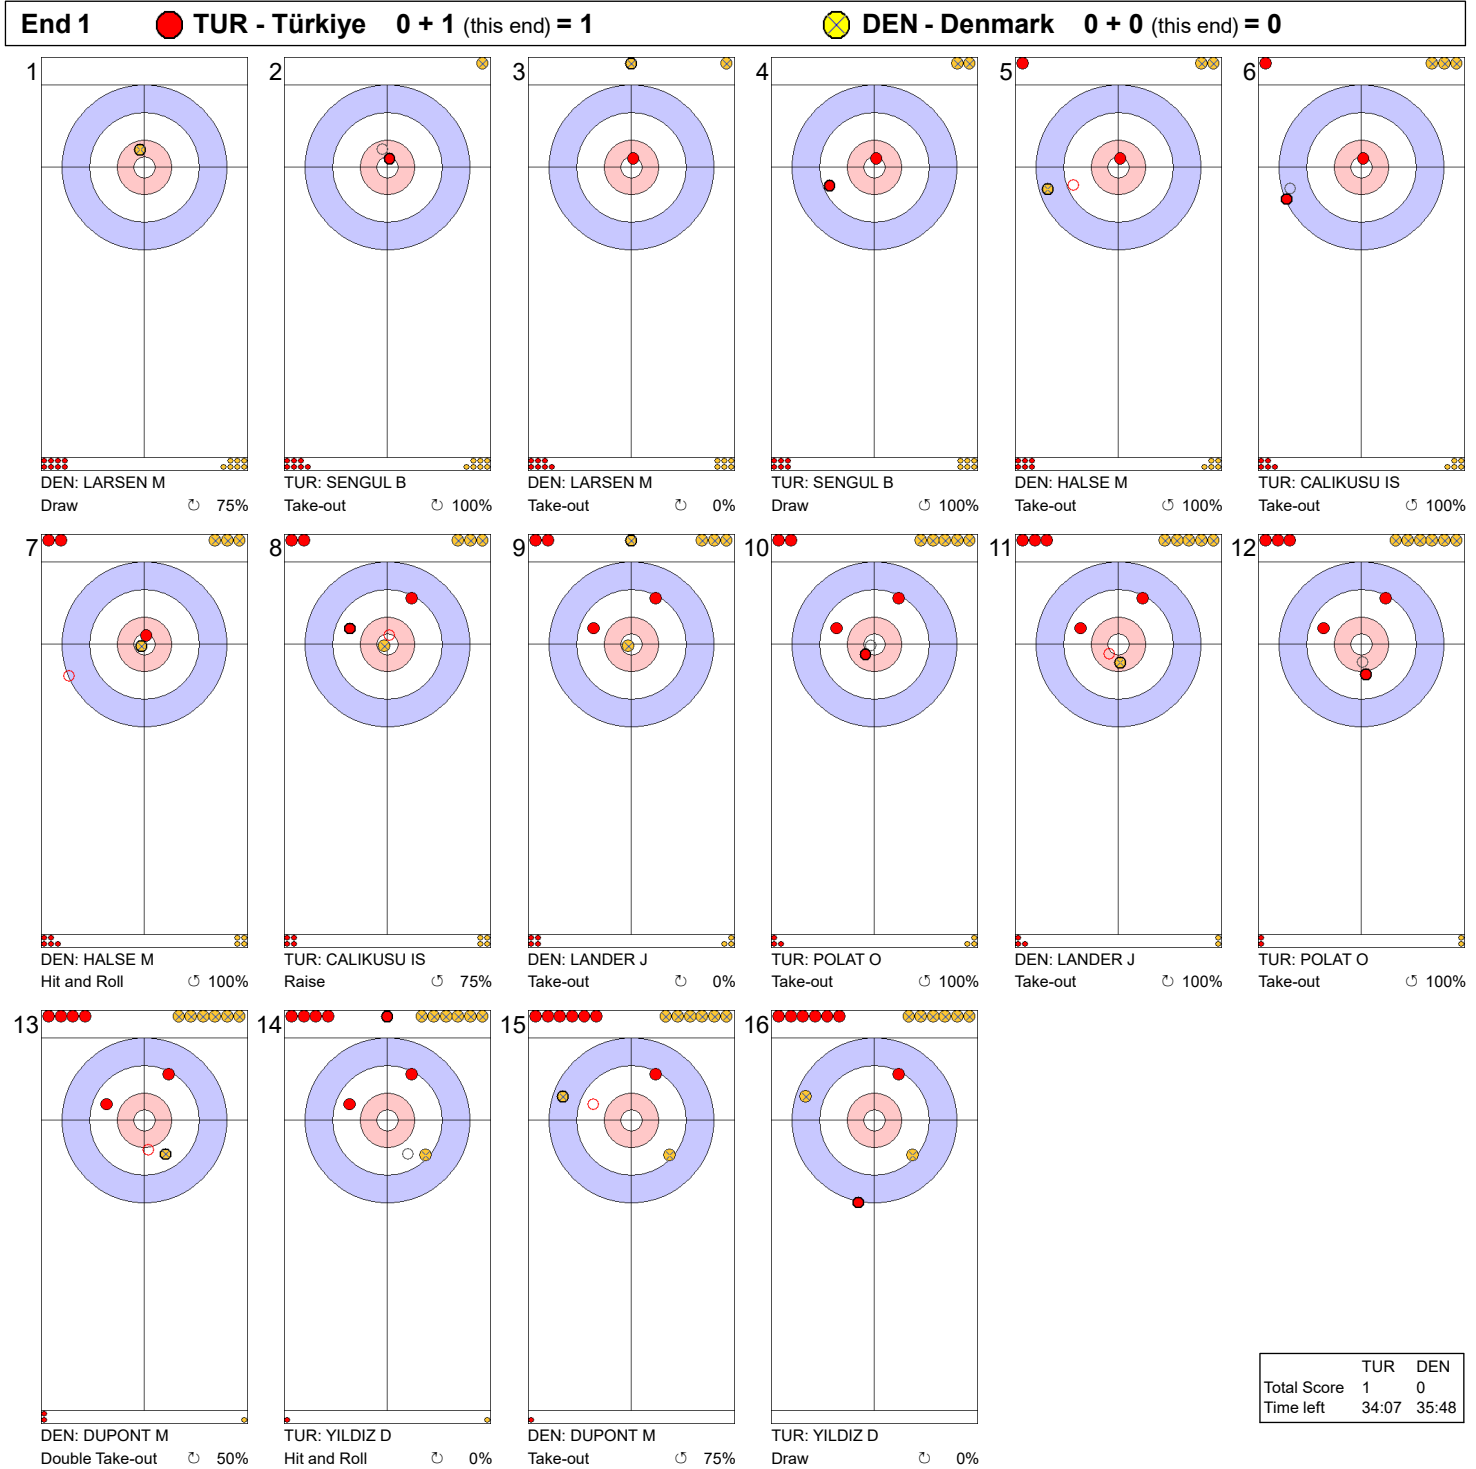

Game - Shot by Shot

Legend:
 ↻ Clockwise ↺ Counter-clockwise - Not considered

Game - Shot by Shot

End 2 ● **TUR - Türkiye** 1 + 0 (this end) = 1 ● **DEN - Denmark** 0 + 2 (this end) = 2

Shot	Player	Shot Type	Rotation	Percentage
1	TUR: SENGUL B	Draw	↻	100%
2	DEN: LARSEN M	Front	↻	100%
3	TUR: SENGUL B	Guard	↻	100%
4	DEN: LARSEN M	Draw	↻	100%
5	TUR: CALIKUSU IS	Raise	↻	100%
6	DEN: HALSE M	Hit and Roll	↻	0%
7	TUR: CALIKUSU IS	Guard	↻	100%
8	DEN: HALSE M	Take-out	↻	100%
9	TUR: POLAT O	Take-out	↻	0%
10	DEN: LANDER J	Draw	↻	0%
11	TUR: POLAT O	Take-out	↻	50%
12	DEN: LANDER J	Draw	↻	0%
13	TUR: YILDIZ D	Hit and Roll	↻	100%
14	DEN: DUPONT M	Raise	↻	100%
15	TUR: YILDIZ D	Raise	↻	0%
16	DEN: DUPONT M	Draw Measurement	↻	100%

	TUR	DEN
Total Score	1	2
Time left	27:49	32:32

Legend:
 ↻ Clockwise ↺ Counter-clockwise - Not considered

Game - Shot by Shot

	TUR	DEN
Total Score	1	3
Time left	24:23	27:54

Legend:
 Clockwise
 Counter-clockwise
 - Not considered

Game - Shot by Shot

Legend:
 ↻ Clockwise ↺ Counter-clockwise - Not considered

Game - Shot by Shot

Legend:
 ↻ Clockwise ↺ Counter-clockwise - Not considered

Game - Shot by Shot

End 6 ● **TUR - Türkiye** 3 + 0 (this end) = 3 ● **DEN - Denmark** 3 + 1 (this end) = 4

	TUR	DEN
Total Score	4	5
Time left	6:13	10:06

Legend:
 ↻ Clockwise ↺ Counter-clockwise - Not considered

Game - Shot by Shot

Legend:
 ↻ Clockwise ↺ Counter-clockwise - Not considered

Game - Shot by Shot

Legend:
 ↻ Clockwise ↺ Counter-clockwise - Not considered