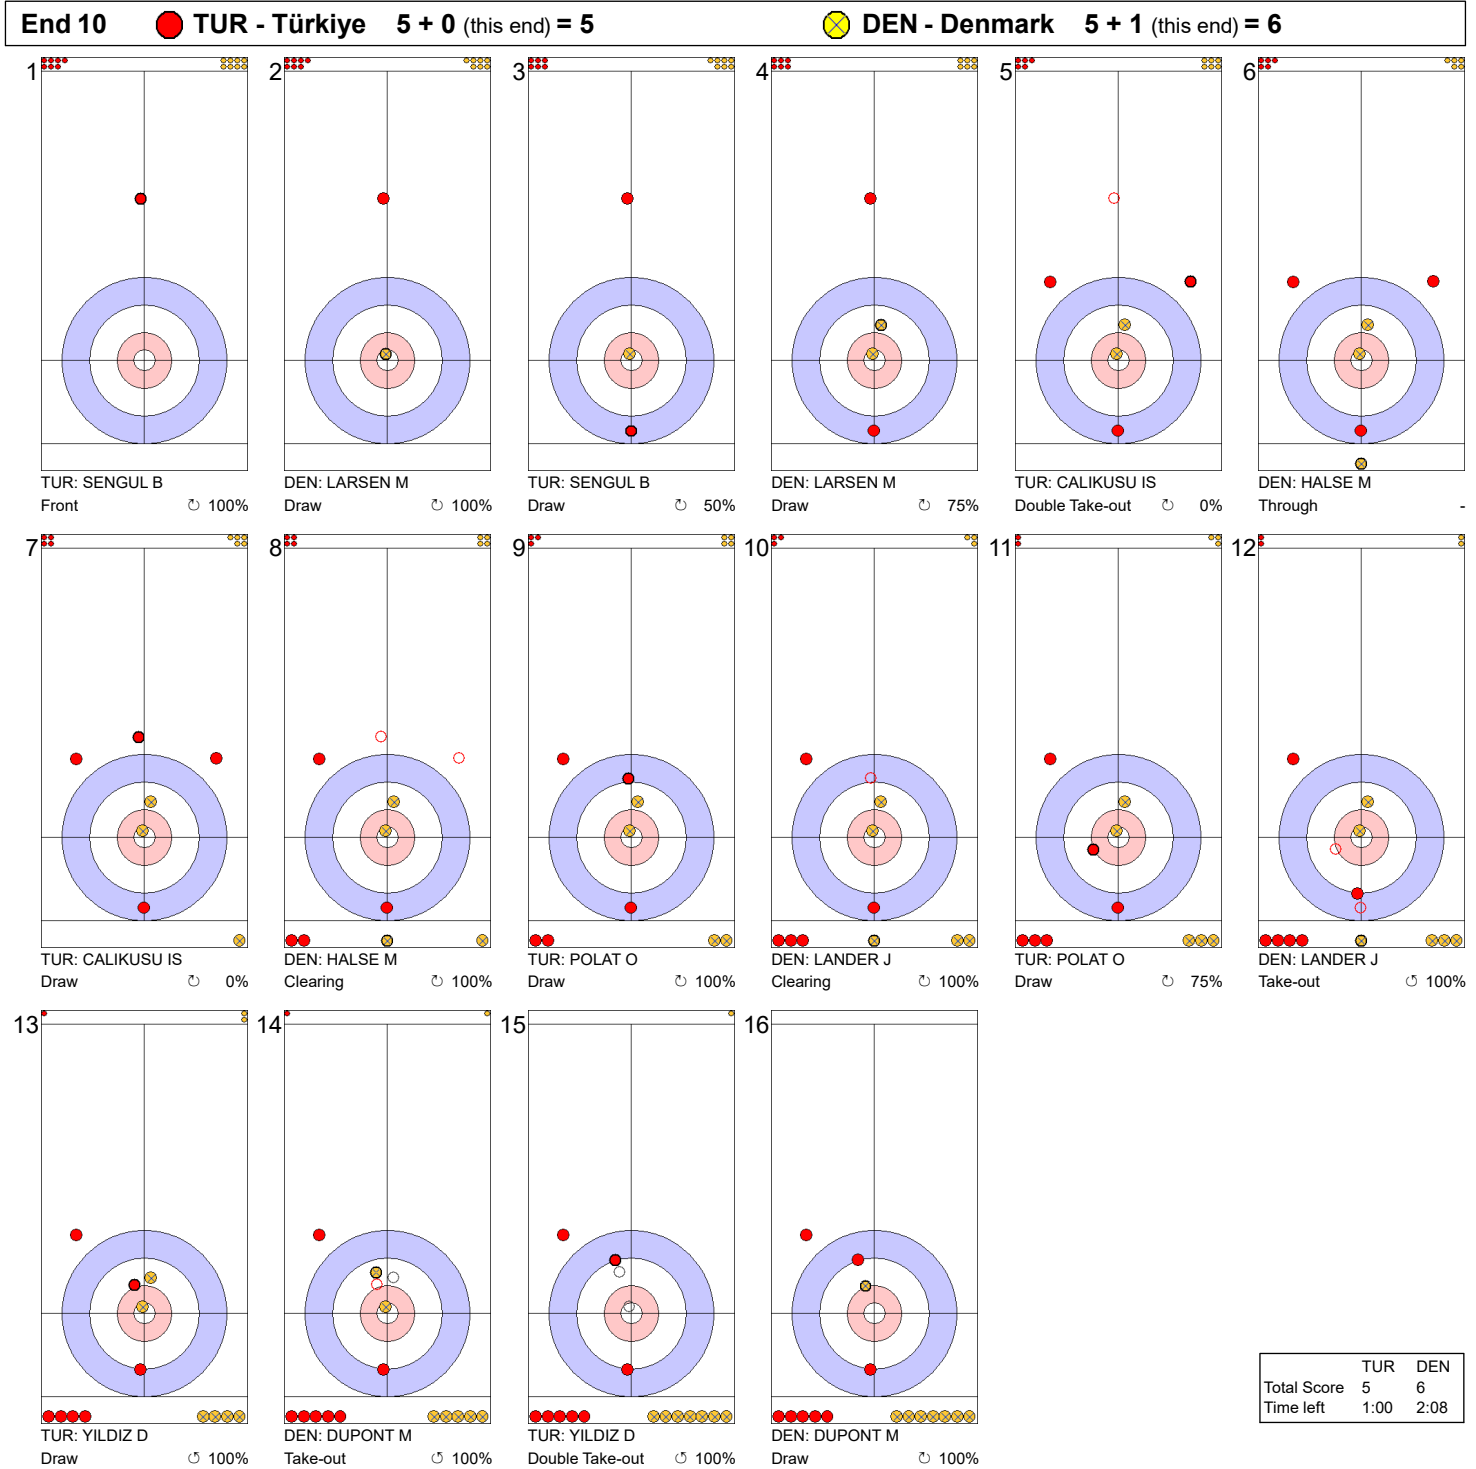

	TUR	DEN
Total Score	1	2
Time left	27:49	32:32

Legend:
 ↻ Clockwise ↺ Counter-clockwise - Not considered

Game - Shot by Shot

	TUR	DEN
Total Score	1	3
Time left	24:23	27:54

Legend:
 Clockwise
 Counter-clockwise
 - Not considered

Legend:
 ↻ Clockwise ↺ Counter-clockwise - Not considered

Game - Shot by Shot

Legend:
 ↻ Clockwise ↺ Counter-clockwise - Not considered

Game - Shot by Shot

End 8 ● **TUR - Türkiye** 3 + 1 (this end) = 4 ● **DEN - Denmark** 5 + 0 (this end) = 5

Shot	Player	Shot Type	Success %
1	DEN: LARSEN M	Draw	100%
2	TUR: SENGUL B	Front	100%
3	DEN: LARSEN M	Draw	75%
4	TUR: SENGUL B	Double Take-out	50%
5	DEN: HALSE M	Hit and Roll	0%
6	TUR: CALIKUSU IS	Draw	100%
7	DEN: HALSE M	Clearing	100%
8	TUR: CALIKUSU IS	Draw	75%
9	DEN: LANDER J	Double Take-out	50%
10	TUR: POLAT O	Guard	100%
11	DEN: LANDER J	Double Take-out	50%
12	TUR: POLAT O	Draw	75%
13	DEN: DUPONT M	Double Take-out	100%
14	TUR: YILDIZ D	Hit and Roll	100%
15	DEN: DUPONT M	Hit and Roll	50%
16	TUR: YILDIZ D	Draw	0%

	TUR	DEN
Total Score	4	5
Time left	6:13	10:06

Legend:
 ↻ Clockwise ↺ Counter-clockwise - Not considered

Game - Shot by Shot

Legend:
 ↻ Clockwise ↺ Counter-clockwise - Not considered

Game - Shot by Shot

Legend:
 ↻ Clockwise ↺ Counter-clockwise - Not considered