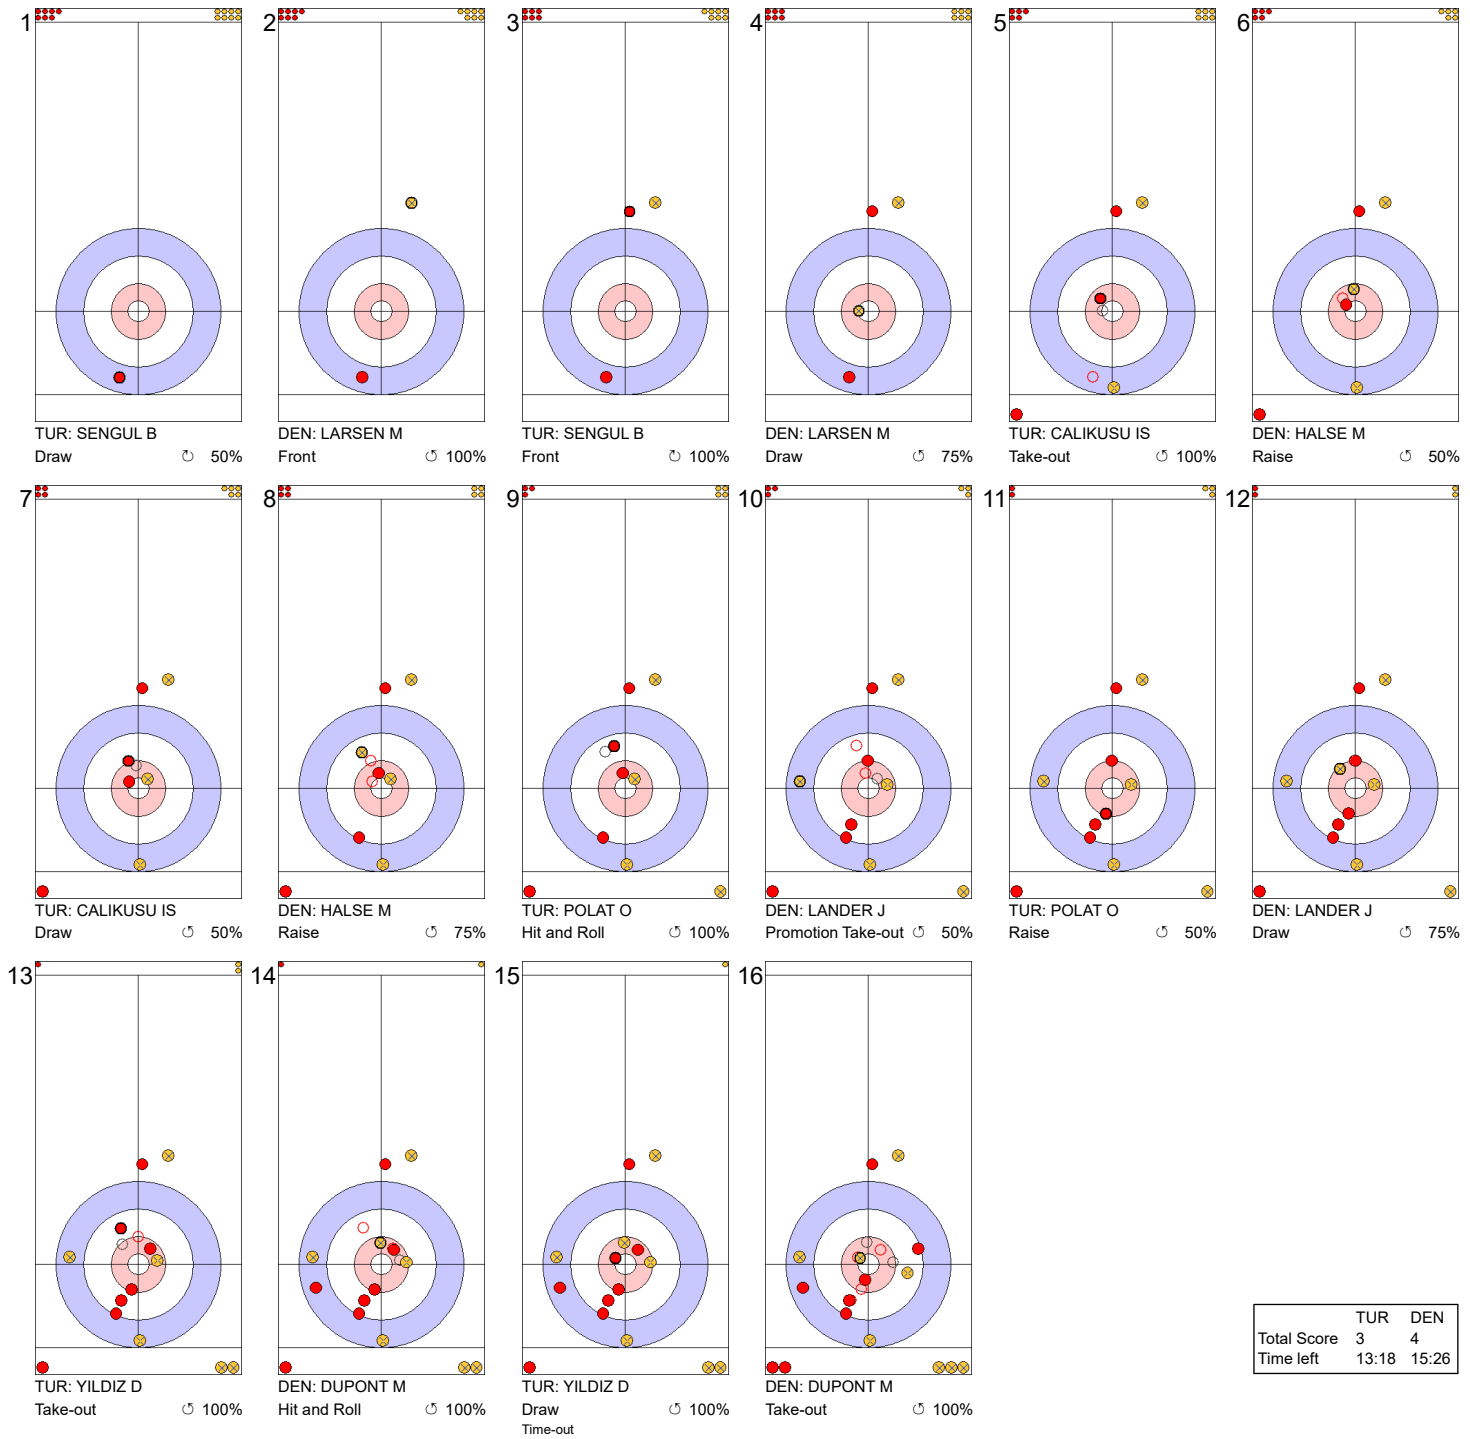

	TUR	DEN
Total Score	1	2
Time left	27:49	32:32

Legend:
 ↻ Clockwise ↺ Counter-clockwise - Not considered

Game - Shot by Shot

	TUR	DEN
Total Score	1	3
Time left	24:23	27:54

Legend:
 Clockwise
 Counter-clockwise
 - Not considered

Game - Shot by Shot

Legend:
 ↻ Clockwise ↺ Counter-clockwise - Not considered

Game - Shot by Shot

Legend:
 ↻ Clockwise ↺ Counter-clockwise - Not considered

Game - Shot by Shot

End 6 ● **TUR - Türkiye** 3 + 0 (this end) = 3 ● **DEN - Denmark** 3 + 1 (this end) = 4

Legend:
 ↻ Clockwise ↺ Counter-clockwise - Not considered

Game - Shot by Shot

Legend:
 ↻ Clockwise ↺ Counter-clockwise - Not considered

Game - Shot by Shot

End 8 ● **TUR - Türkiye** 3 + 1 (this end) = 4 ● **DEN - Denmark** 5 + 0 (this end) = 5

	TUR	DEN
Total Score	4	5
Time left	6:13	10:06

Legend:
 ↻ Clockwise ↺ Counter-clockwise - Not considered

Game - Shot by Shot

Legend:
 ↻ Clockwise ↺ Counter-clockwise - Not considered

Game - Shot by Shot

Legend:
 ↻ Clockwise ↺ Counter-clockwise - Not considered