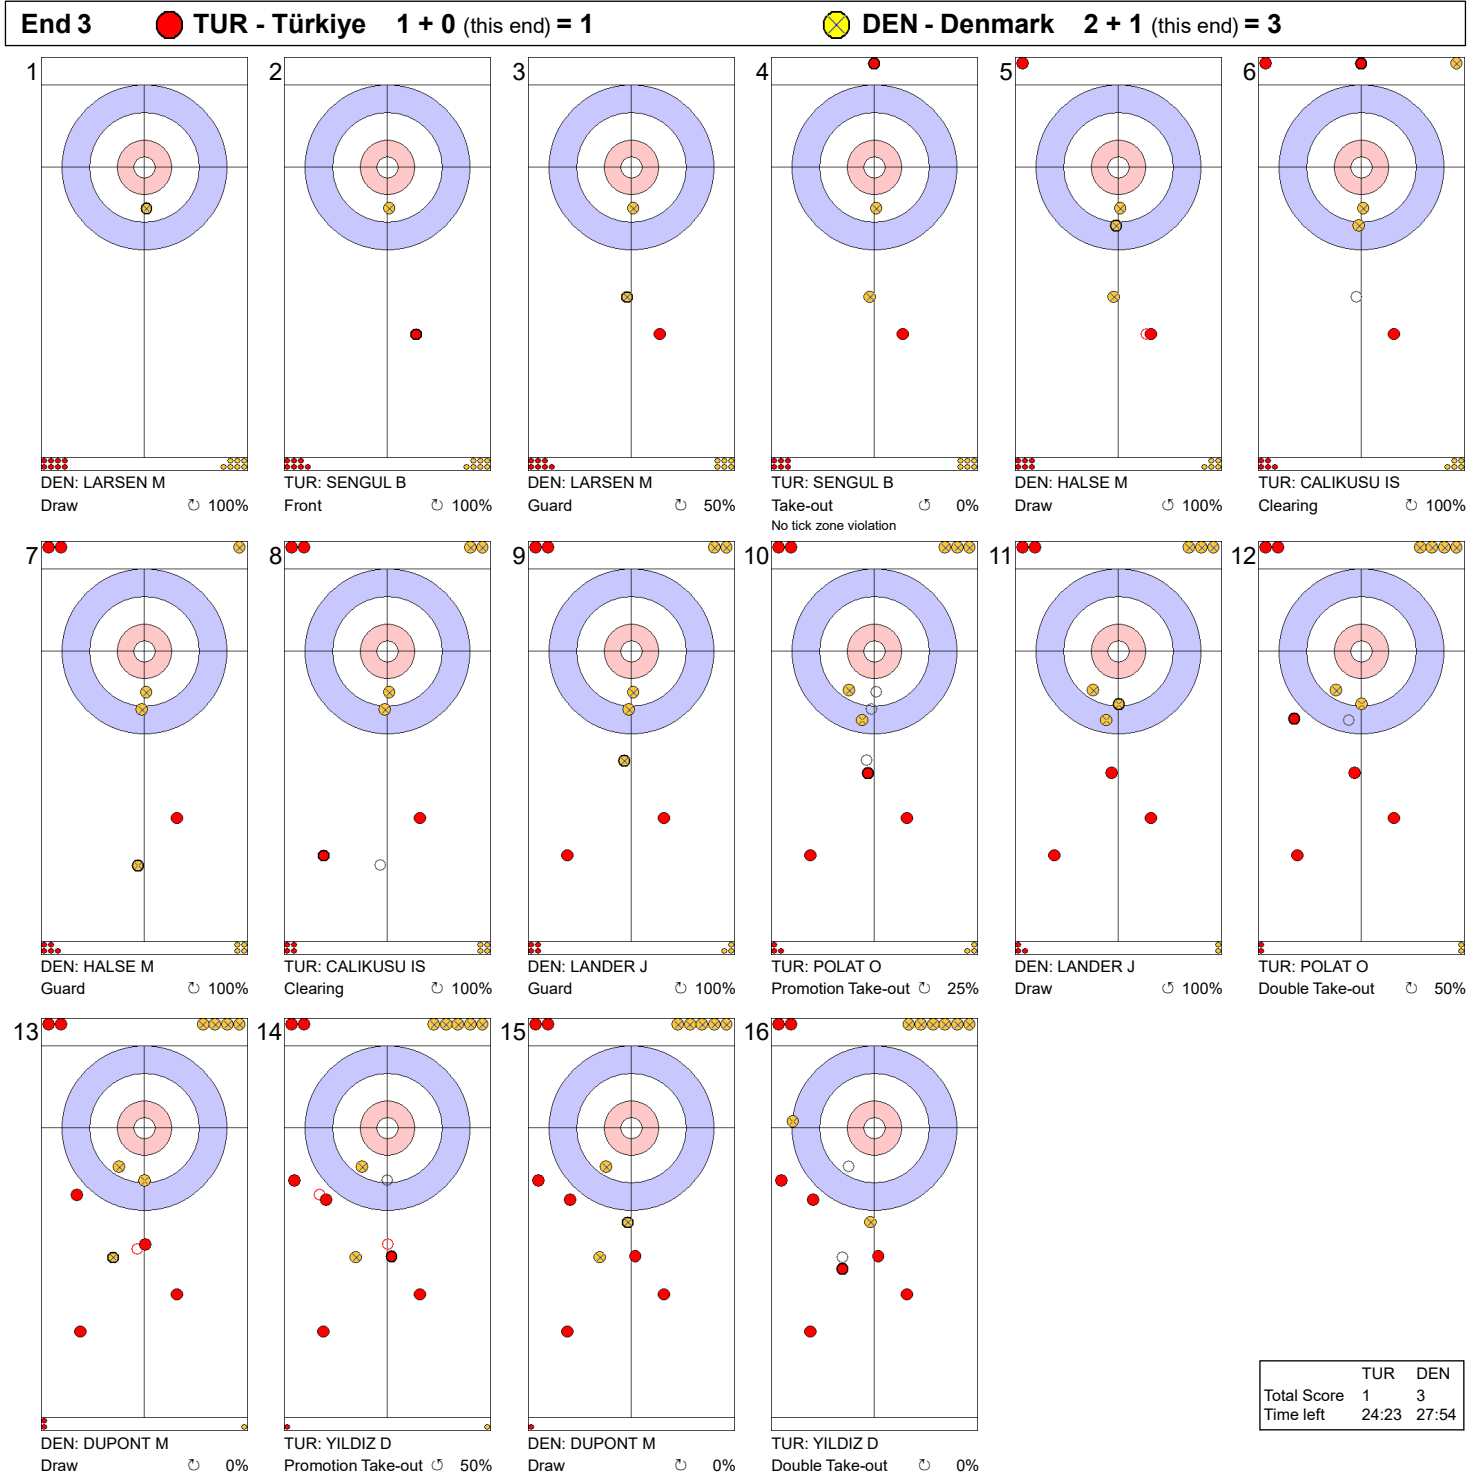

Game - Shot by Shot

Legend:
 ↻ Clockwise ↺ Counter-clockwise - Not considered

Game - Shot by Shot

End 2 ● **TUR - Türkiye** 1 + 0 (this end) = 1 ● **DEN - Denmark** 0 + 2 (this end) = 2

Shot	Player	Shot Type	Rotation	Percentage
1	TUR: SENGUL B	Draw	↻	100%
2	DEN: LARSEN M	Front	↻	100%
3	TUR: SENGUL B	Guard	↻	100%
4	DEN: LARSEN M	Draw	↻	100%
5	TUR: CALIKUSU IS	Raise	↻	100%
6	DEN: HALSE M	Hit and Roll	↻	0%
7	TUR: CALIKUSU IS	Guard	↻	100%
8	DEN: HALSE M	Take-out	↻	100%
9	TUR: POLAT O	Take-out	↻	0%
10	DEN: LANDER J	Draw	↻	0%
11	TUR: POLAT O	Take-out	↻	50%
12	DEN: LANDER J	Draw	↻	0%
13	TUR: YILDIZ D	Hit and Roll	↻	100%
14	DEN: DUPONT M	Raise	↻	100%
15	TUR: YILDIZ D	Raise	↻	0%
16	DEN: DUPONT M	Draw Measurement	↻	100%

	TUR	DEN
Total Score	1	2
Time left	27:49	32:32

Legend:
 ↻ Clockwise ↺ Counter-clockwise - Not considered

Game - Shot by Shot

	TUR	DEN
Total Score	1	3
Time left	24:23	27:54

Legend:
 Clockwise
 Counter-clockwise
 - Not considered

Game - Shot by Shot

Legend:
 ↻ Clockwise ↺ Counter-clockwise - Not considered

Game - Shot by Shot

Legend:
 ↻ Clockwise ↺ Counter-clockwise - Not considered

Game - Shot by Shot

End 6 ● **TUR - Türkiye** 3 + 0 (this end) = 3 ● **DEN - Denmark** 3 + 1 (this end) = 4

	TUR	DEN
Total Score	4	5
Time left	6:13	10:06

Legend:
 ↻ Clockwise ↺ Counter-clockwise - Not considered

Game - Shot by Shot

Legend:
 ↻ Clockwise ↺ Counter-clockwise - Not considered

Game - Shot by Shot

Legend:
 ↻ Clockwise ↺ Counter-clockwise - Not considered