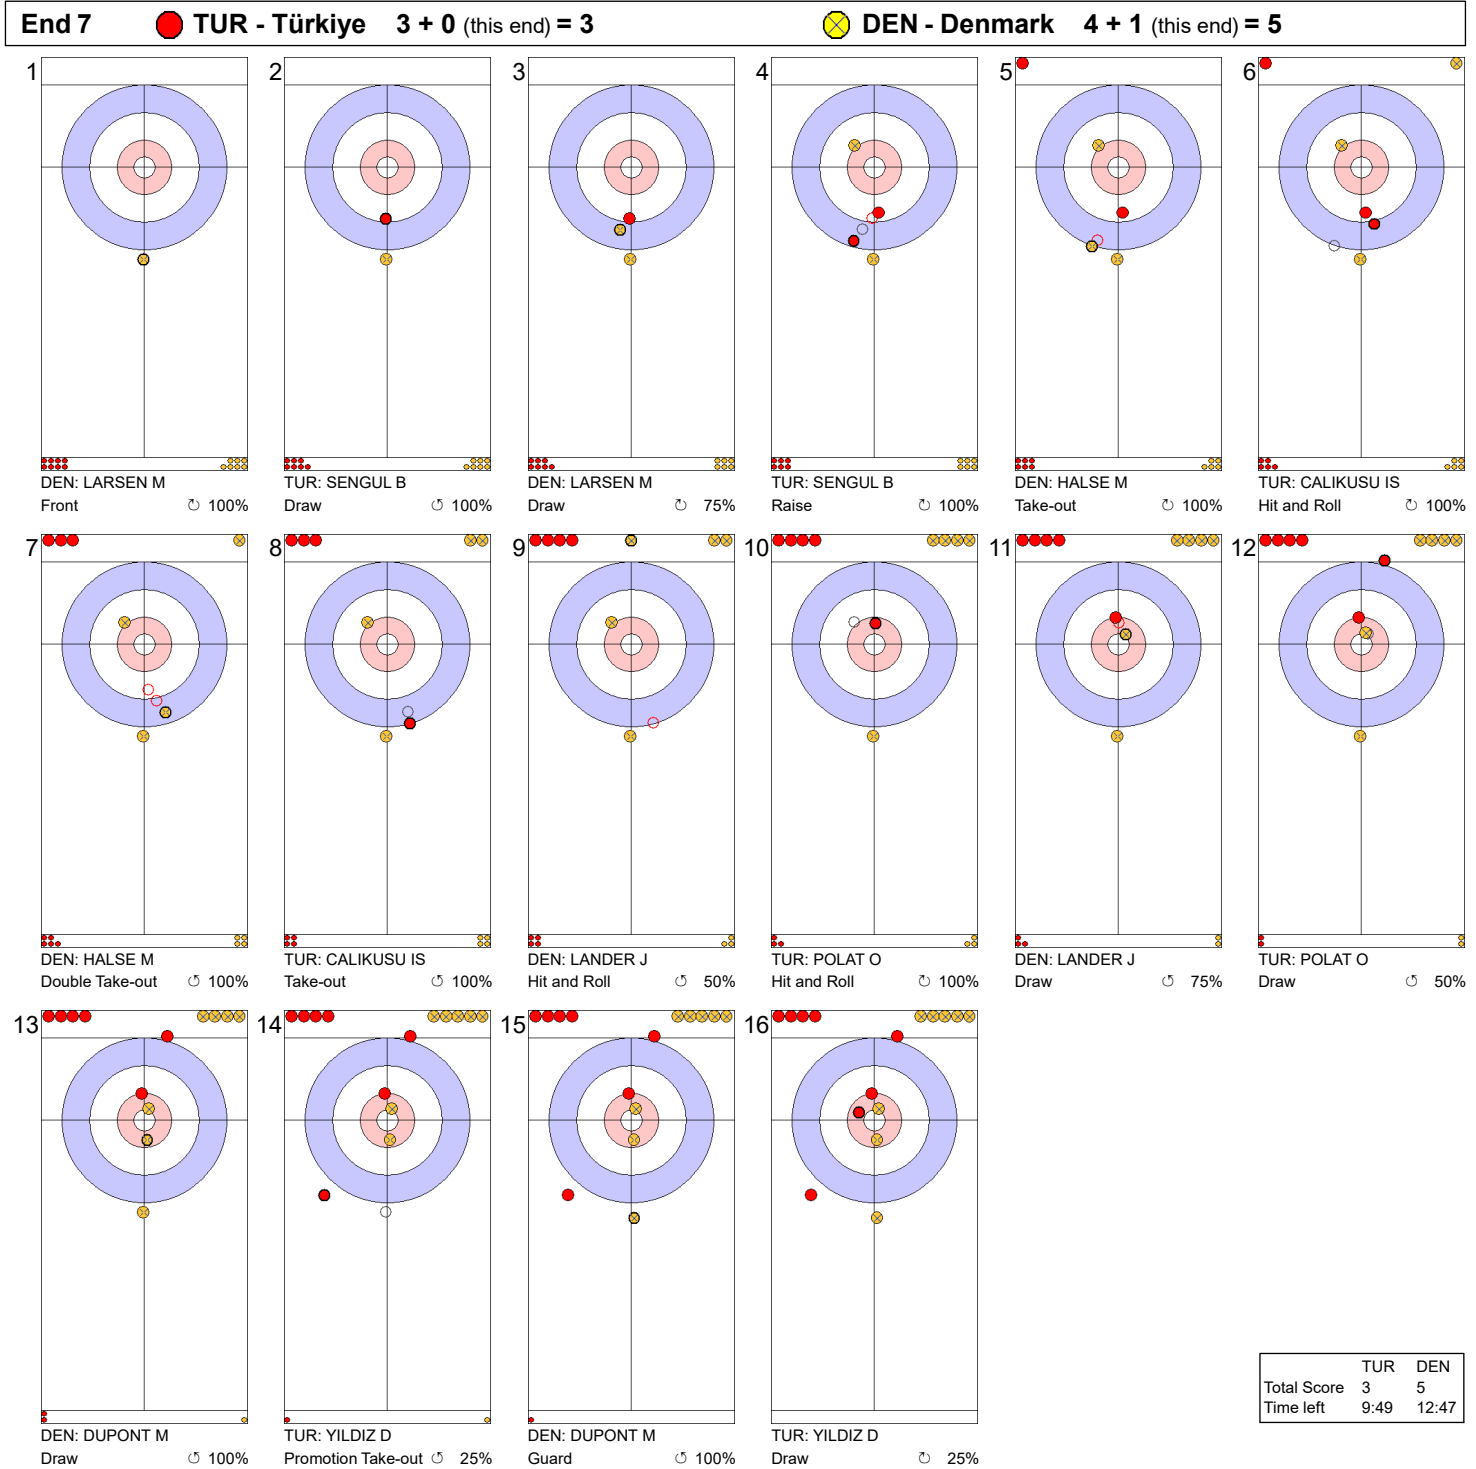

	TUR	DEN
Total Score	1	2
Time left	27:49	32:32

Legend:
 ↻ Clockwise ↺ Counter-clockwise - Not considered

Game - Shot by Shot

	TUR	DEN
Total Score	1	3
Time left	24:23	27:54

Legend:
 Clockwise
 Counter-clockwise
 - Not considered

Game - Shot by Shot

Legend:
 ↻ Clockwise ↺ Counter-clockwise - Not considered

Game - Shot by Shot

Legend:
 ↻ Clockwise ↺ Counter-clockwise - Not considered

Game - Shot by Shot

End 6 ● **TUR - Türkiye** 3 + 0 (this end) = 3 ● **DEN - Denmark** 3 + 1 (this end) = 4

Legend:
 ↻ Clockwise ↺ Counter-clockwise - Not considered

Game - Shot by Shot

Legend:
 ↻ Clockwise ↺ Counter-clockwise - Not considered

Game - Shot by Shot

End 8 ● **TUR - Türkiye** 3 + 1 (this end) = 4 ● **DEN - Denmark** 5 + 0 (this end) = 5

	TUR	DEN
Total Score	4	5
Time left	6:13	10:06

Legend:
 ↻ Clockwise ↺ Counter-clockwise - Not considered

Game - Shot by Shot

Legend:
 ↻ Clockwise ↺ Counter-clockwise - Not considered

Game - Shot by Shot

Legend:
 ↻ Clockwise ↺ Counter-clockwise - Not considered