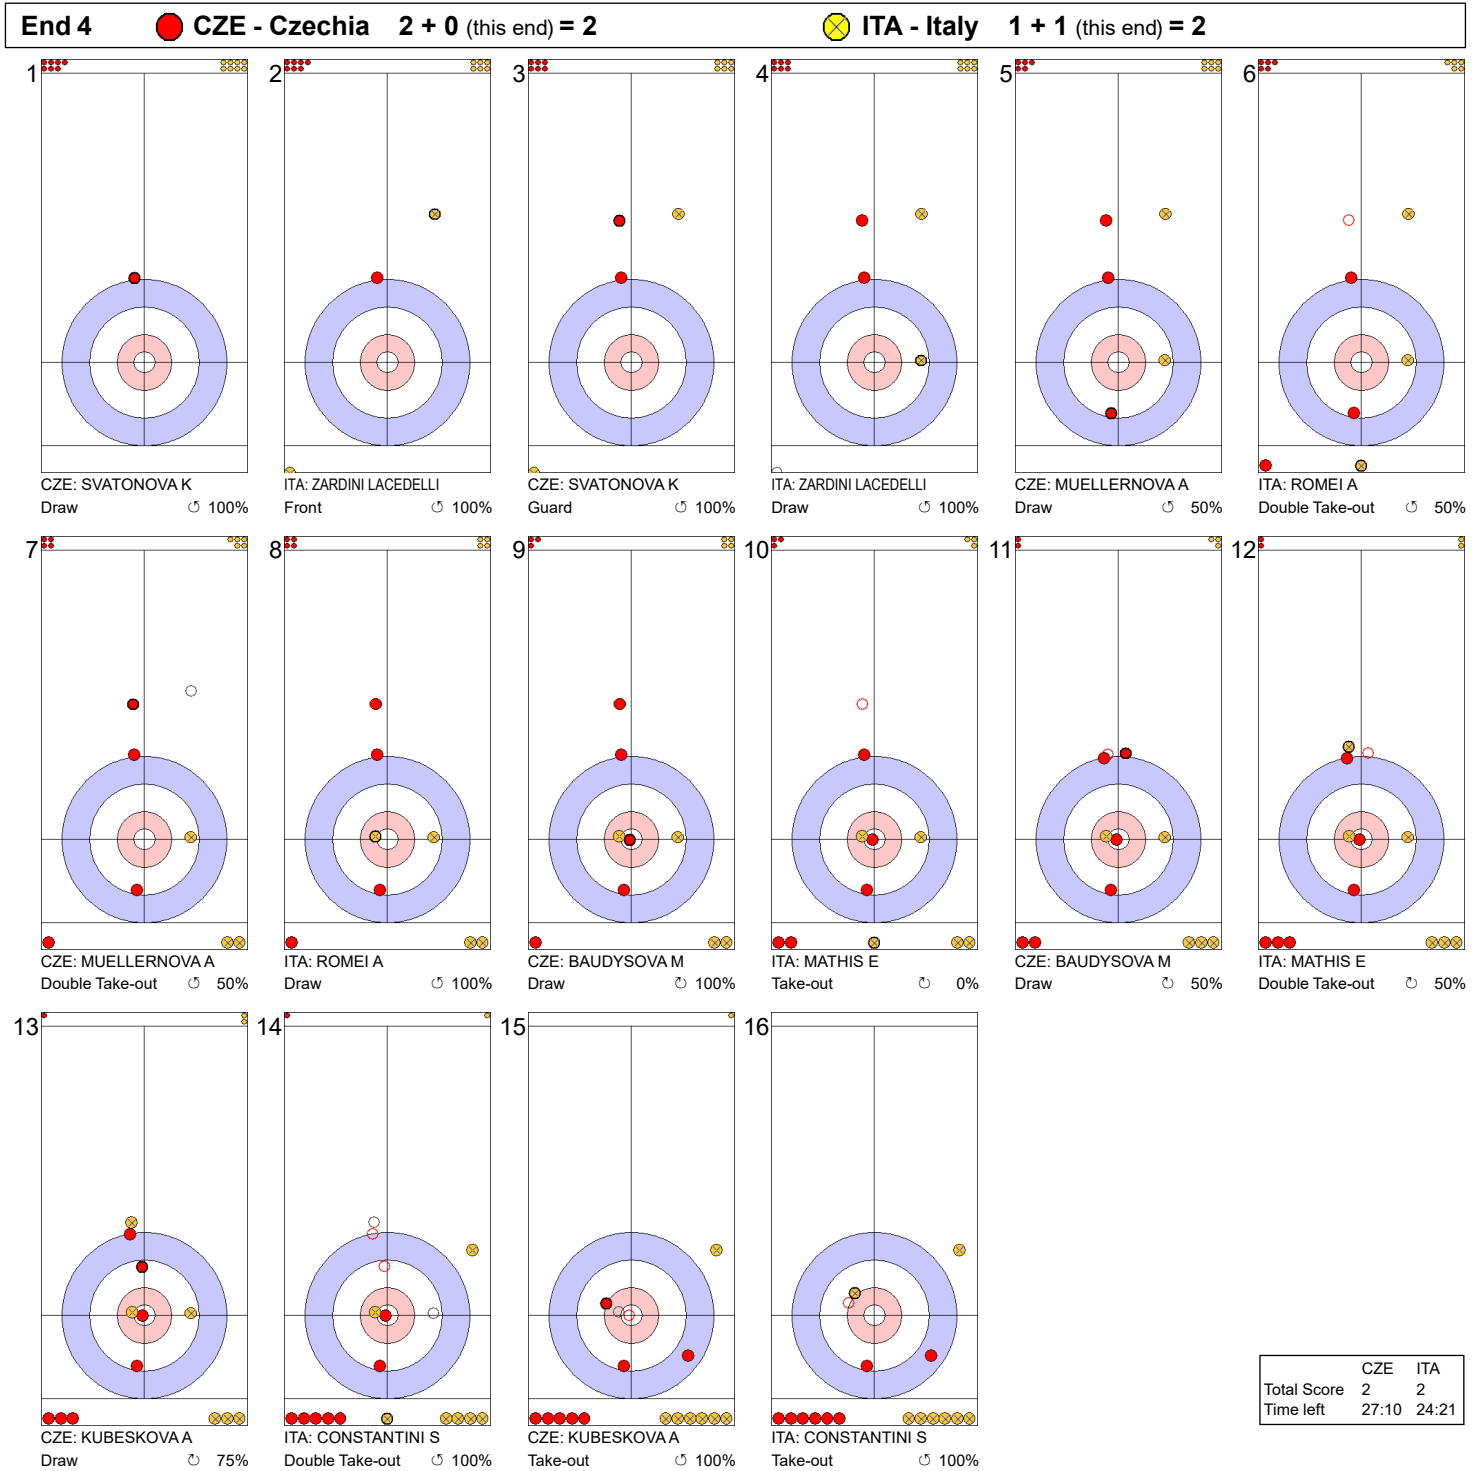

**Game - Shot by Shot**

**Legend:**  
 ↻ Clockwise      ↺ Counter-clockwise      - Not considered

**Game - Shot by Shot**

	CZE	ITA
Total Score	1	1
Time left	34:14	33:23

**Legend:**  
 ⤵ Clockwise      ⤴ Counter-clockwise      - Not considered

**Game - Shot by Shot**

**Legend:**  
 ↻ Clockwise      ↺ Counter-clockwise      - Not considered

**Game - Shot by Shot**

	CZE	ITA
Total Score	2	2
Time left	27:10	24:21

**Legend:**  
 ⤵ Clockwise      ⤴ Counter-clockwise      - Not considered

**Game - Shot by Shot**

**Legend:**  
 ↻ Clockwise      ↺ Counter-clockwise      - Not considered

**Game - Shot by Shot**

**Legend:**  
 Clockwise      Counter-clockwise      - Not considered

**Game - Shot by Shot**

**End 7** ● **CZE - Czechia 3 + 0 (this end) = 3** ● **ITA - Italy 5 + 5 (this end) = 10**

	CZE	ITA
Total Score	3	10
Time left	10:46	10:06

**Legend:**  
 ↻ Clockwise      ↺ Counter-clockwise      - Not considered