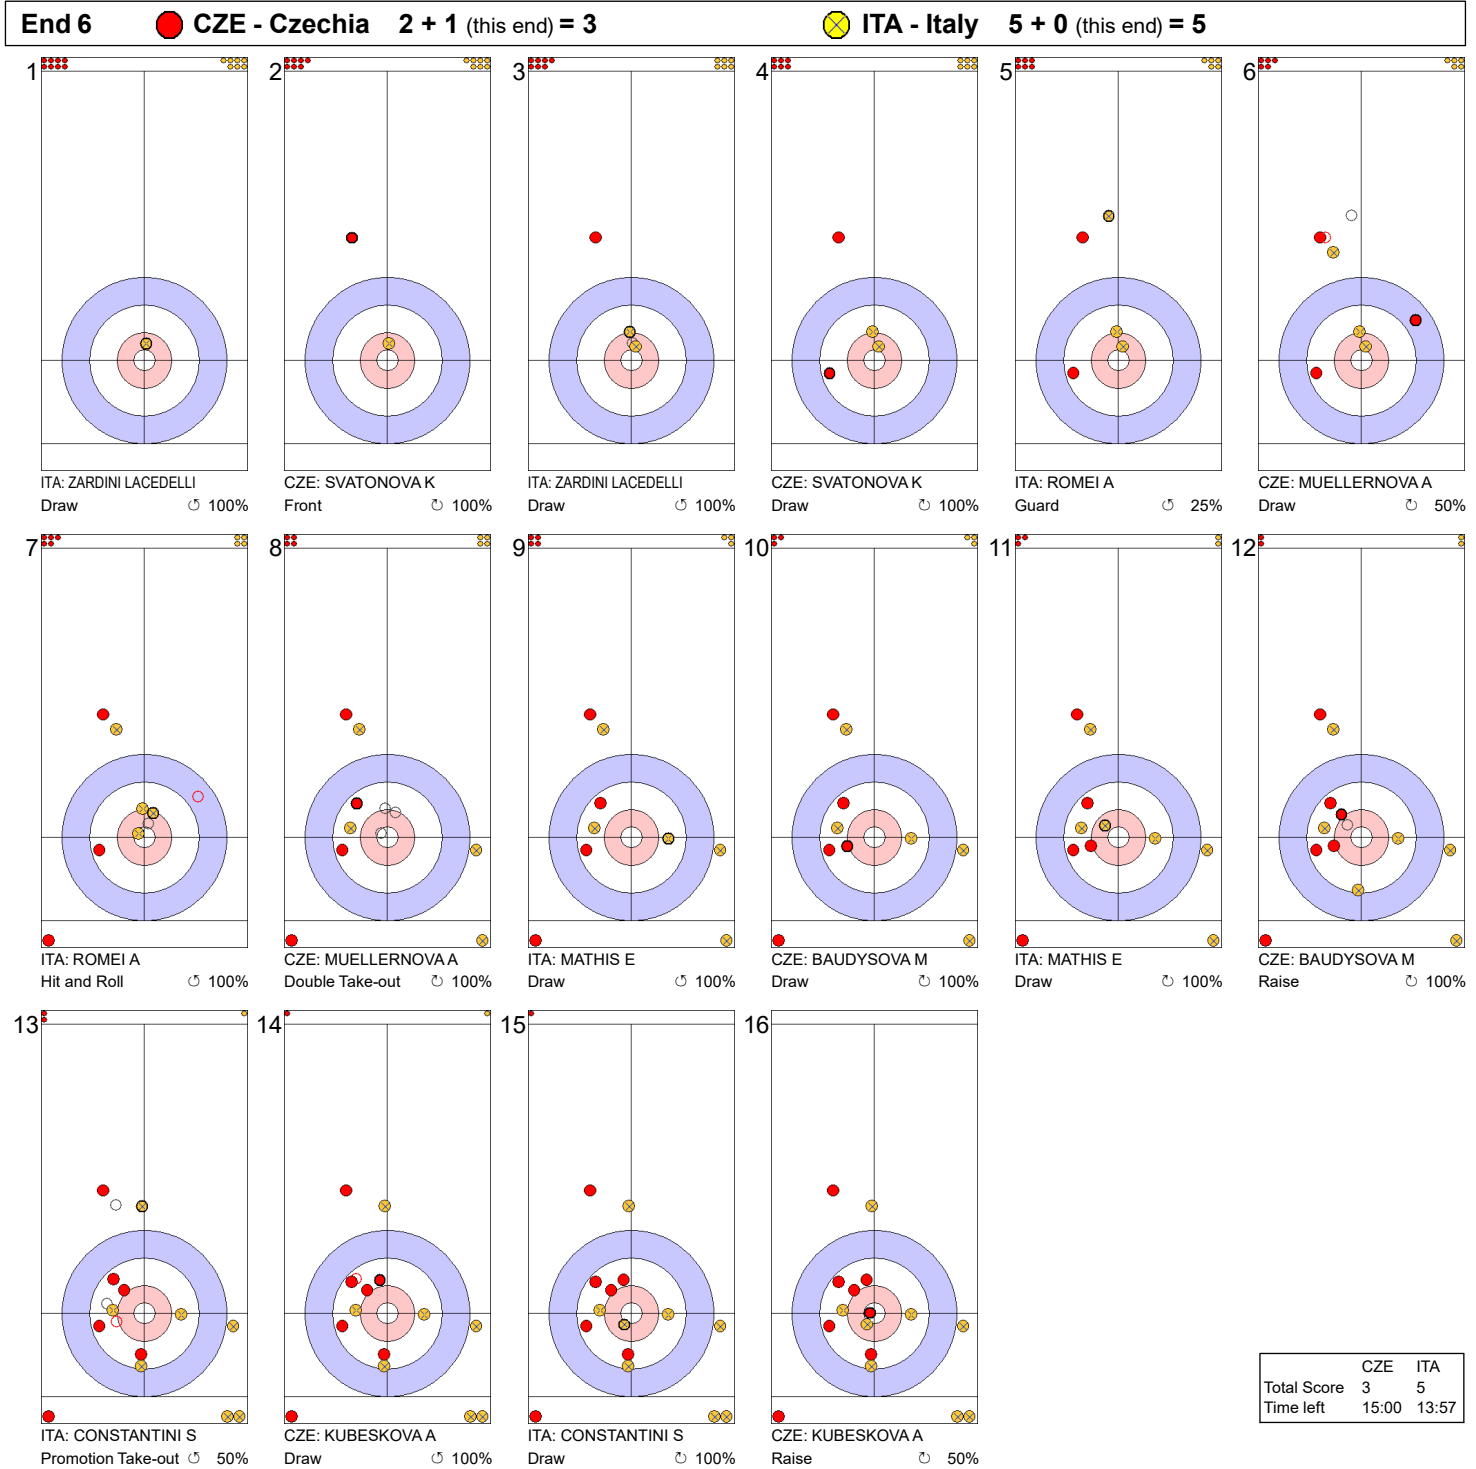

**Game - Shot by Shot**

**Legend:**  
 ↻ Clockwise      ↺ Counter-clockwise      - Not considered

**Game - Shot by Shot**

	CZE	ITA
Total Score	1	1
Time left	34:14	33:23

**Legend:**  
 ⤵ Clockwise      ⤴ Counter-clockwise      - Not considered

**Game - Shot by Shot**

**Legend:**  
 ↻ Clockwise      ↺ Counter-clockwise      - Not considered

**Game - Shot by Shot**

	CZE	ITA
Total Score	2	2
Time left	27:10	24:21

**Legend:**  
 ⤵ Clockwise      ⤴ Counter-clockwise      - Not considered

**Game - Shot by Shot**

**Legend:**  
 ↻ Clockwise      ↺ Counter-clockwise      - Not considered

**Game - Shot by Shot**

**Legend:**  
 Clockwise      Counter-clockwise      - Not considered

**Game - Shot by Shot**

**End 7** ● **CZE - Czechia 3 + 0 (this end) = 3** ● **ITA - Italy 5 + 5 (this end) = 10**

	CZE	ITA
Total Score	3	10
Time left	10:46	10:06

**Legend:**  
 ↻ Clockwise      ↺ Counter-clockwise      - Not considered