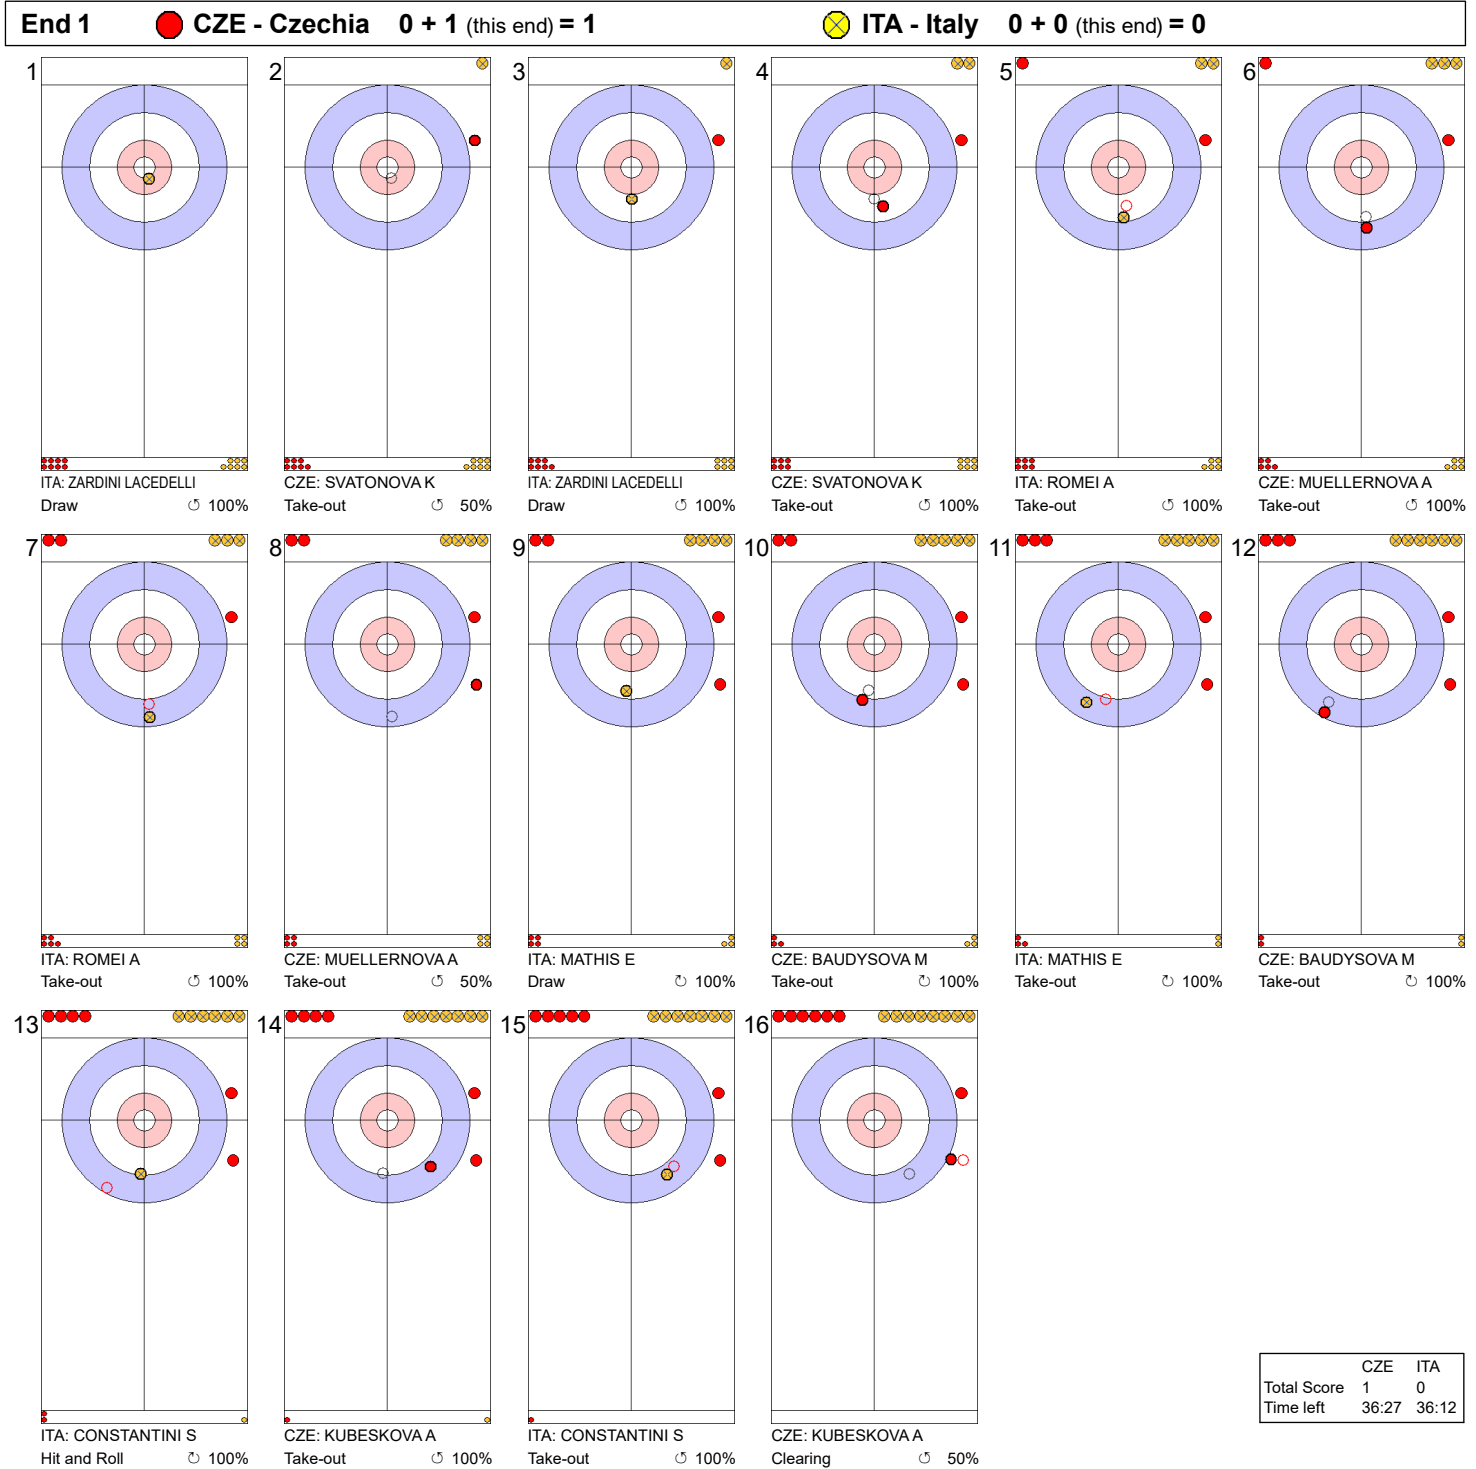

**Game - Shot by Shot**

**Legend:**  
 ↻ Clockwise      ↺ Counter-clockwise      - Not considered

**Game - Shot by Shot**

	CZE	ITA
Total Score	1	1
Time left	34:14	33:23

**Legend:**  
 ⤵ Clockwise      ⤴ Counter-clockwise      - Not considered

**Game - Shot by Shot**

**Legend:**  
 ↻ Clockwise      ↺ Counter-clockwise      - Not considered

**Game - Shot by Shot**

	CZE	ITA
Total Score	2	2
Time left	27:10	24:21

**Legend:**  
 ⤵ Clockwise      ⤴ Counter-clockwise      - Not considered

**Game - Shot by Shot**

**Legend:**  
 ↻ Clockwise      ↺ Counter-clockwise      - Not considered

**Game - Shot by Shot**

**Legend:**  
 Clockwise      Counter-clockwise      - Not considered

**Game - Shot by Shot**

**End 7** ● **CZE - Czechia 3 + 0 (this end) = 3** ● **ITA - Italy 5 + 5 (this end) = 10**

	CZE	ITA
Total Score	3	10
Time left	10:46	10:06

**Legend:**  
 ↻ Clockwise      ↺ Counter-clockwise      - Not considered