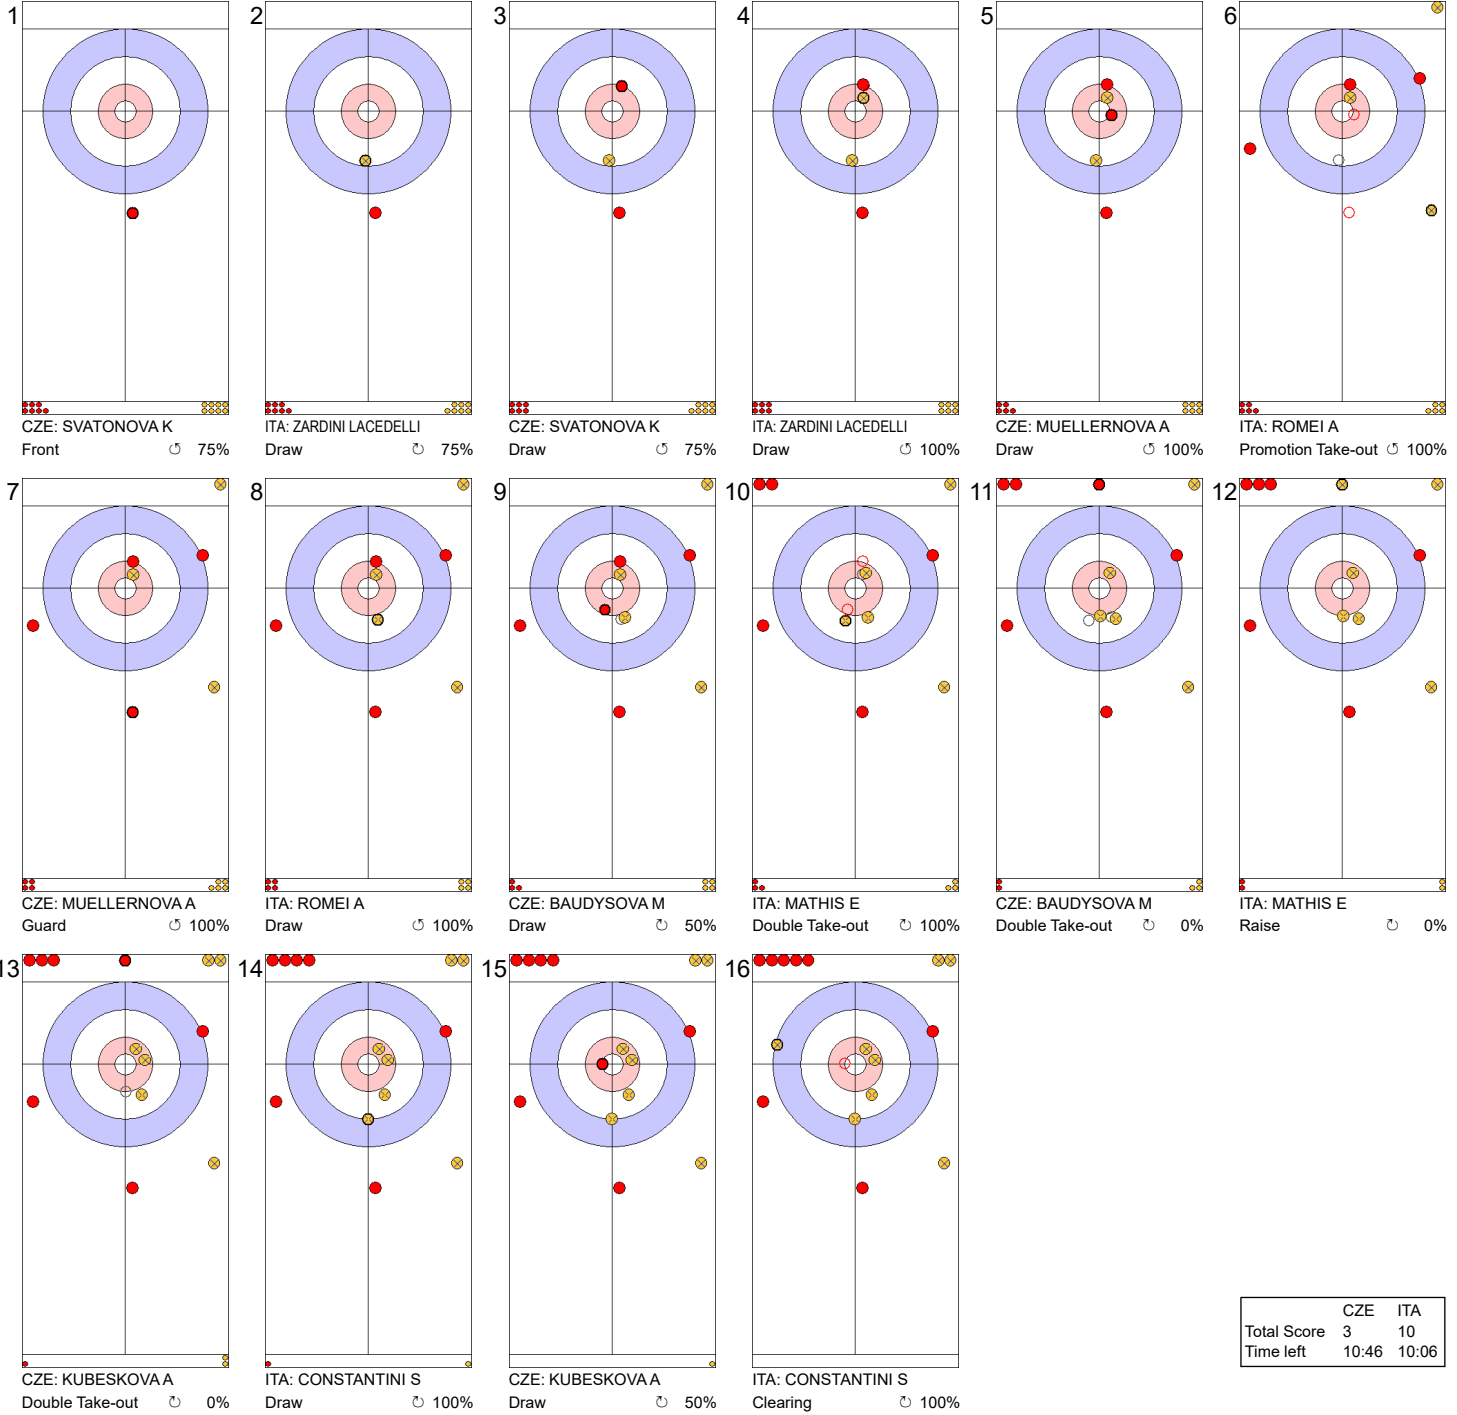

**Game - Shot by Shot**

**Legend:**  
 ↻ Clockwise      ↺ Counter-clockwise      - Not considered

**Game - Shot by Shot**

	CZE	ITA
Total Score	2	2
Time left	27:10	24:21

**Legend:**  
 ⤵ Clockwise      ⤴ Counter-clockwise      - Not considered

**Game - Shot by Shot**

**Legend:**  
 ↻ Clockwise      ↺ Counter-clockwise      - Not considered

**Game - Shot by Shot**

**Legend:**  
 Clockwise      Counter-clockwise      - Not considered

**Game - Shot by Shot**

**End 7** ● **CZE - Czechia 3 + 0 (this end) = 3** ● **ITA - Italy 5 + 5 (this end) = 10**

	CZE	ITA
Total Score	3	10
Time left	10:46	10:06

**Legend:**  
 ↻ Clockwise      ↺ Counter-clockwise      - Not considered