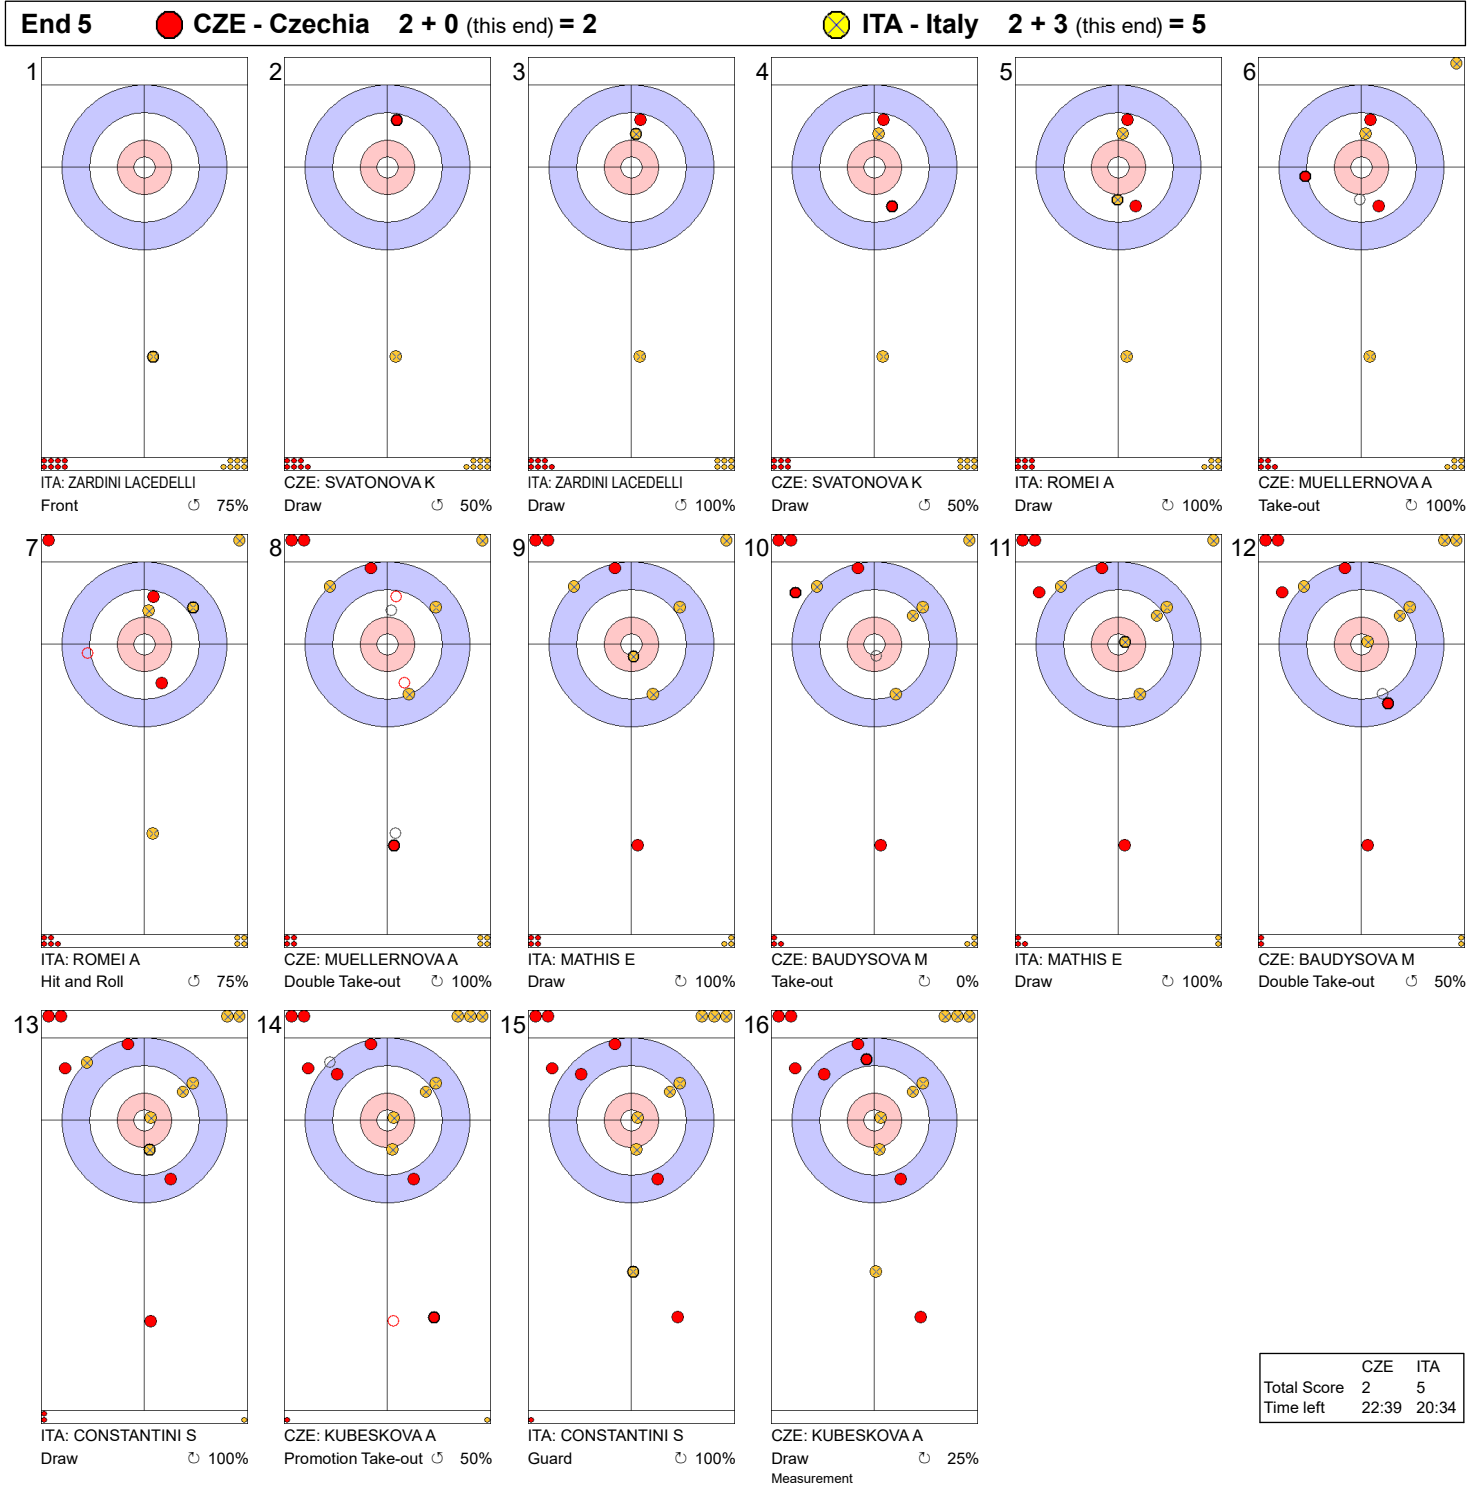

**Game - Shot by Shot**

**Legend:**  
 ↻ Clockwise      ↺ Counter-clockwise      - Not considered

**Game - Shot by Shot**

	CZE	ITA
Total Score	1	1
Time left	34:14	33:23

**Legend:**  
 ⤵ Clockwise      ⤴ Counter-clockwise      - Not considered

**Game - Shot by Shot**

**Legend:**  
 ↻ Clockwise      ↺ Counter-clockwise      - Not considered

**Game - Shot by Shot**

	CZE	ITA
Total Score	2	2
Time left	27:10	24:21

**Legend:**  
 ⤵ Clockwise      ⤴ Counter-clockwise      - Not considered

**Game - Shot by Shot**

**Legend:**  
 ↻ Clockwise      ↺ Counter-clockwise      - Not considered

**Game - Shot by Shot**

**Legend:**  
 Clockwise      Counter-clockwise      - Not considered

**Game - Shot by Shot**

**End 7** ● **CZE - Czechia 3 + 0 (this end) = 3** ● **ITA - Italy 5 + 5 (this end) = 10**

	CZE	ITA
Total Score	3	10
Time left	10:46	10:06

**Legend:**  
 ↻ Clockwise      ↺ Counter-clockwise      - Not considered