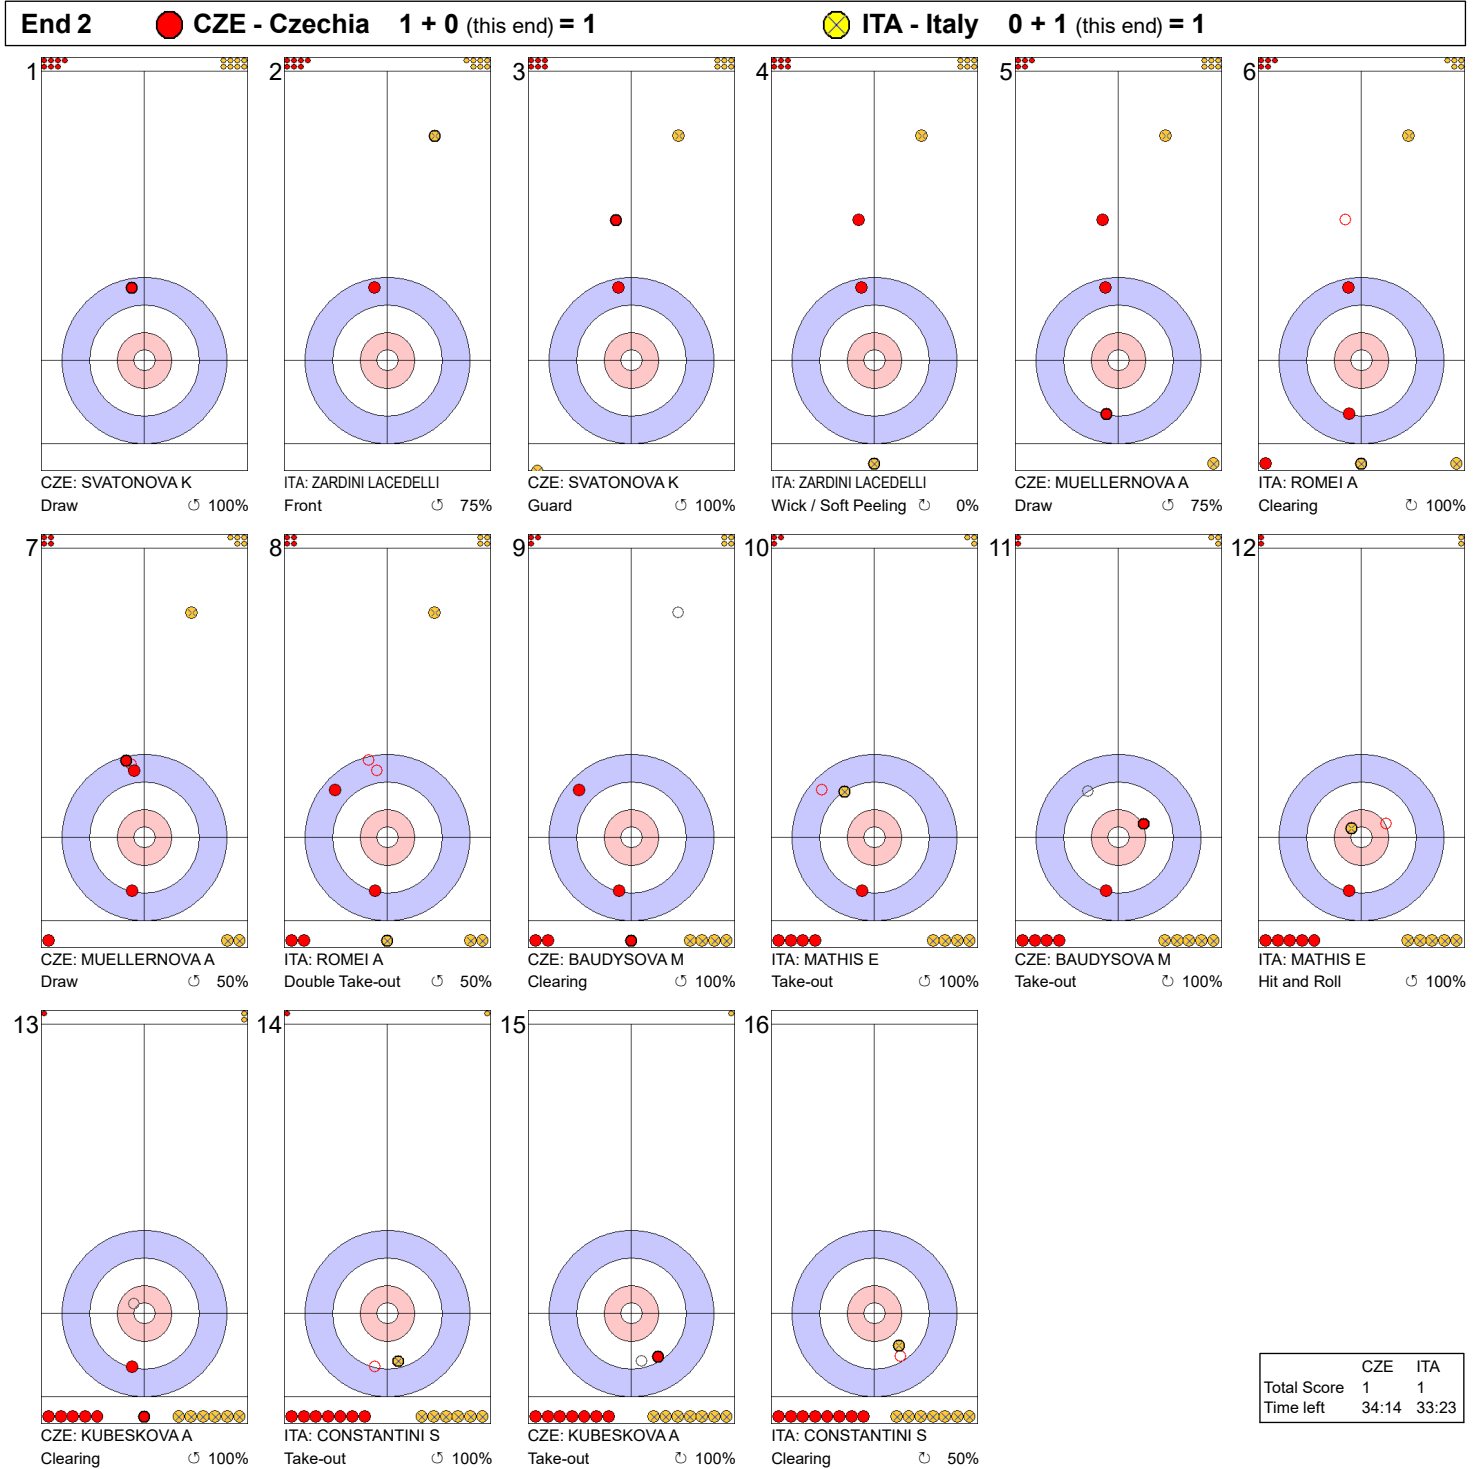

**Game - Shot by Shot**

**Legend:**  
 ↻ Clockwise      ↺ Counter-clockwise      - Not considered

**Game - Shot by Shot**

	CZE	ITA
Total Score	1	1
Time left	34:14	33:23

**Legend:**  
 ⤵ Clockwise      ⤴ Counter-clockwise      - Not considered

**Game - Shot by Shot**

**Legend:**  
 ↻ Clockwise      ↺ Counter-clockwise      - Not considered

**Game - Shot by Shot**

	CZE	ITA
Total Score	2	2
Time left	27:10	24:21

**Legend:**  
 ⤵ Clockwise      ⤴ Counter-clockwise      - Not considered

**Game - Shot by Shot**

**Legend:**  
 ↻ Clockwise      ↺ Counter-clockwise      - Not considered

**Game - Shot by Shot**

**Legend:**  
 Clockwise      Counter-clockwise      - Not considered

**Game - Shot by Shot**

**End 7** ● **CZE - Czechia 3 + 0 (this end) = 3** ● **ITA - Italy 5 + 5 (this end) = 10**

	CZE	ITA
Total Score	3	10
Time left	10:46	10:06

**Legend:**  
 ↻ Clockwise      ↺ Counter-clockwise      - Not considered