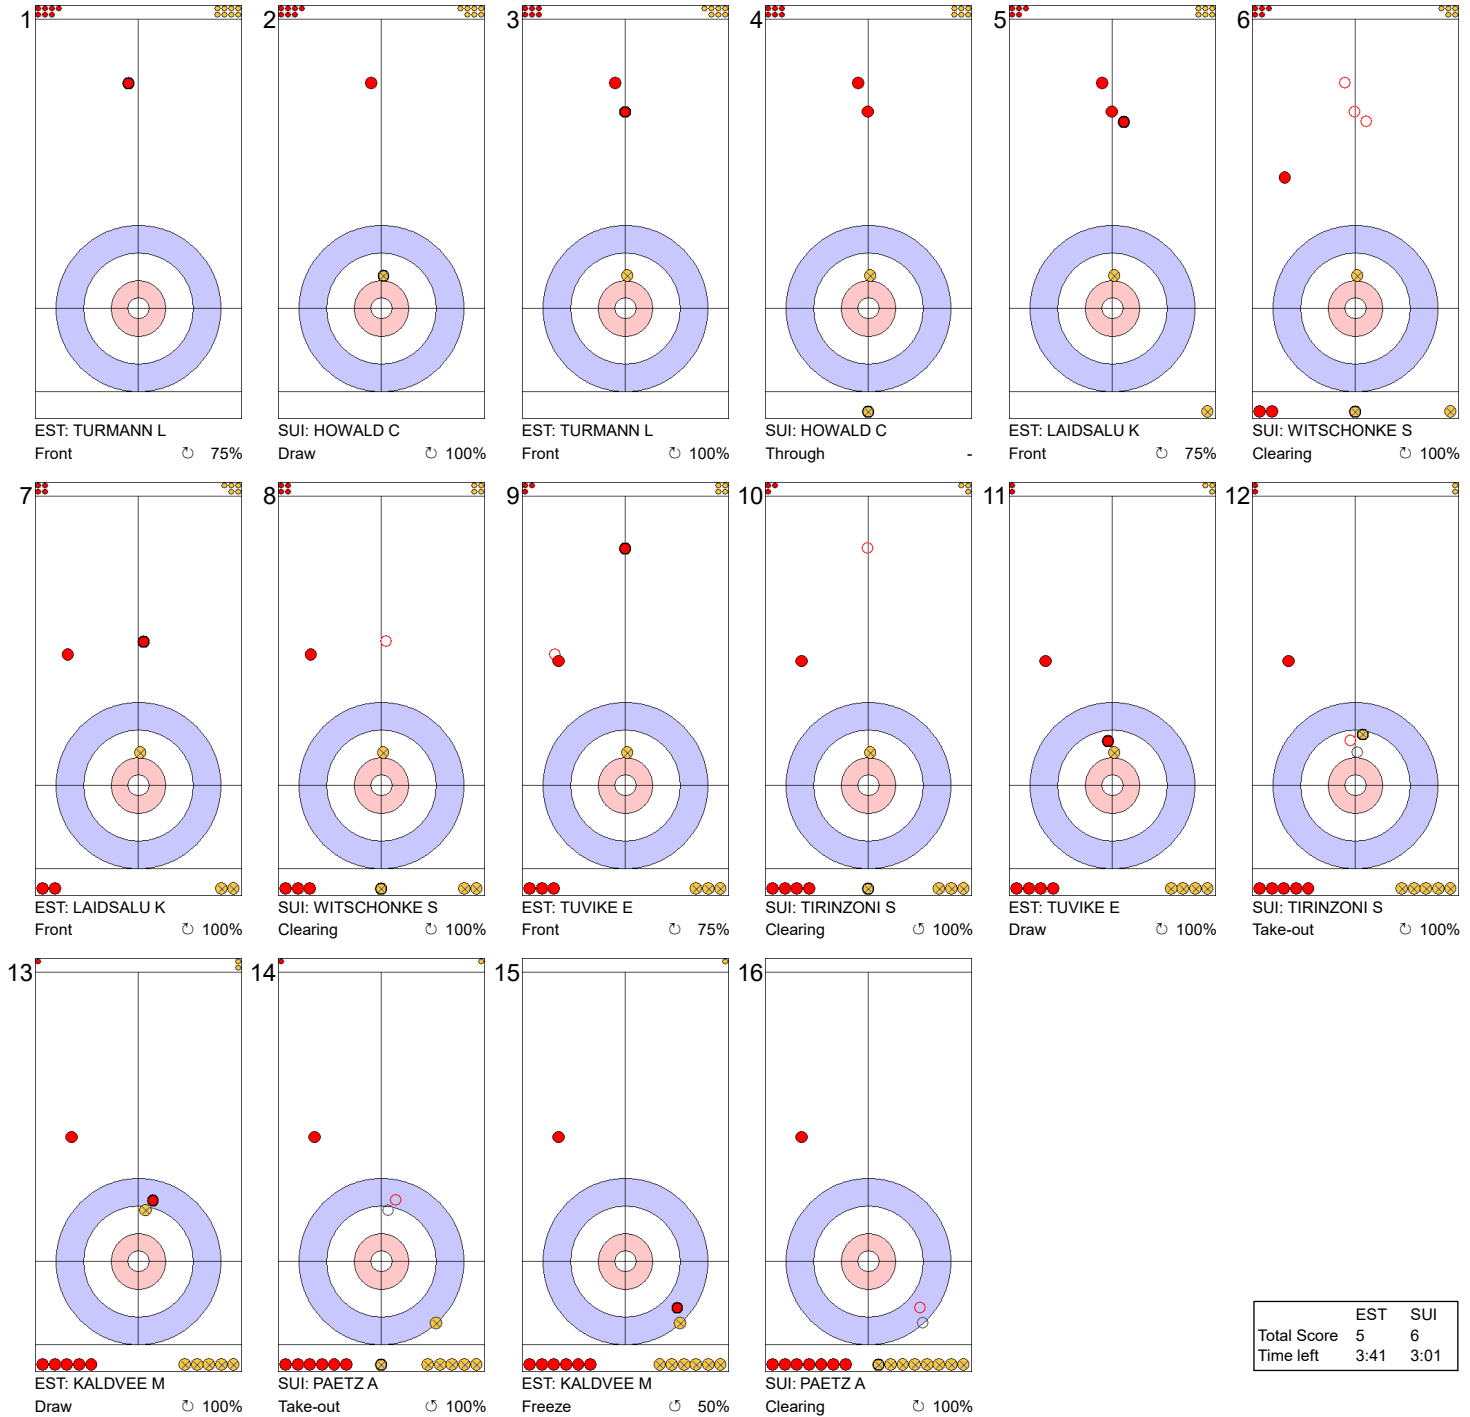

Legend:
 ↻ Clockwise ↺ Counter-clockwise - Not considered

Game - Shot by Shot

Legend:
 ↻ Clockwise ↺ Counter-clockwise - Not considered

Game - Shot by Shot

Legend:
 ↻ Clockwise ↺ Counter-clockwise - Not considered

Game - Shot by Shot

Legend:
 Clockwise
 Counter-clockwise
 - Not considered

Game - Shot by Shot

End 8 ● **EST - Estonia** 4 + 1 (this end) = 5 ● **SUI - Switzerland** 6 + 0 (this end) = 6

	EST	SUI
Total Score	5	6
Time left	8:17	6:45

Legend:
 ↻ Clockwise ↺ Counter-clockwise - Not considered

Game - Shot by Shot

Legend:
 ↻ Clockwise ↺ Counter-clockwise - Not considered

Game - Shot by Shot

End 10 ● **EST - Estonia** 5 + 0 (this end) = 5 ● **SUI - Switzerland** 6 + 0 (this end) = 6

	EST	SUI
Total Score	5	6
Time left	3:41	3:01

Legend:
 ⤴ Clockwise ⤵ Counter-clockwise - Not considered