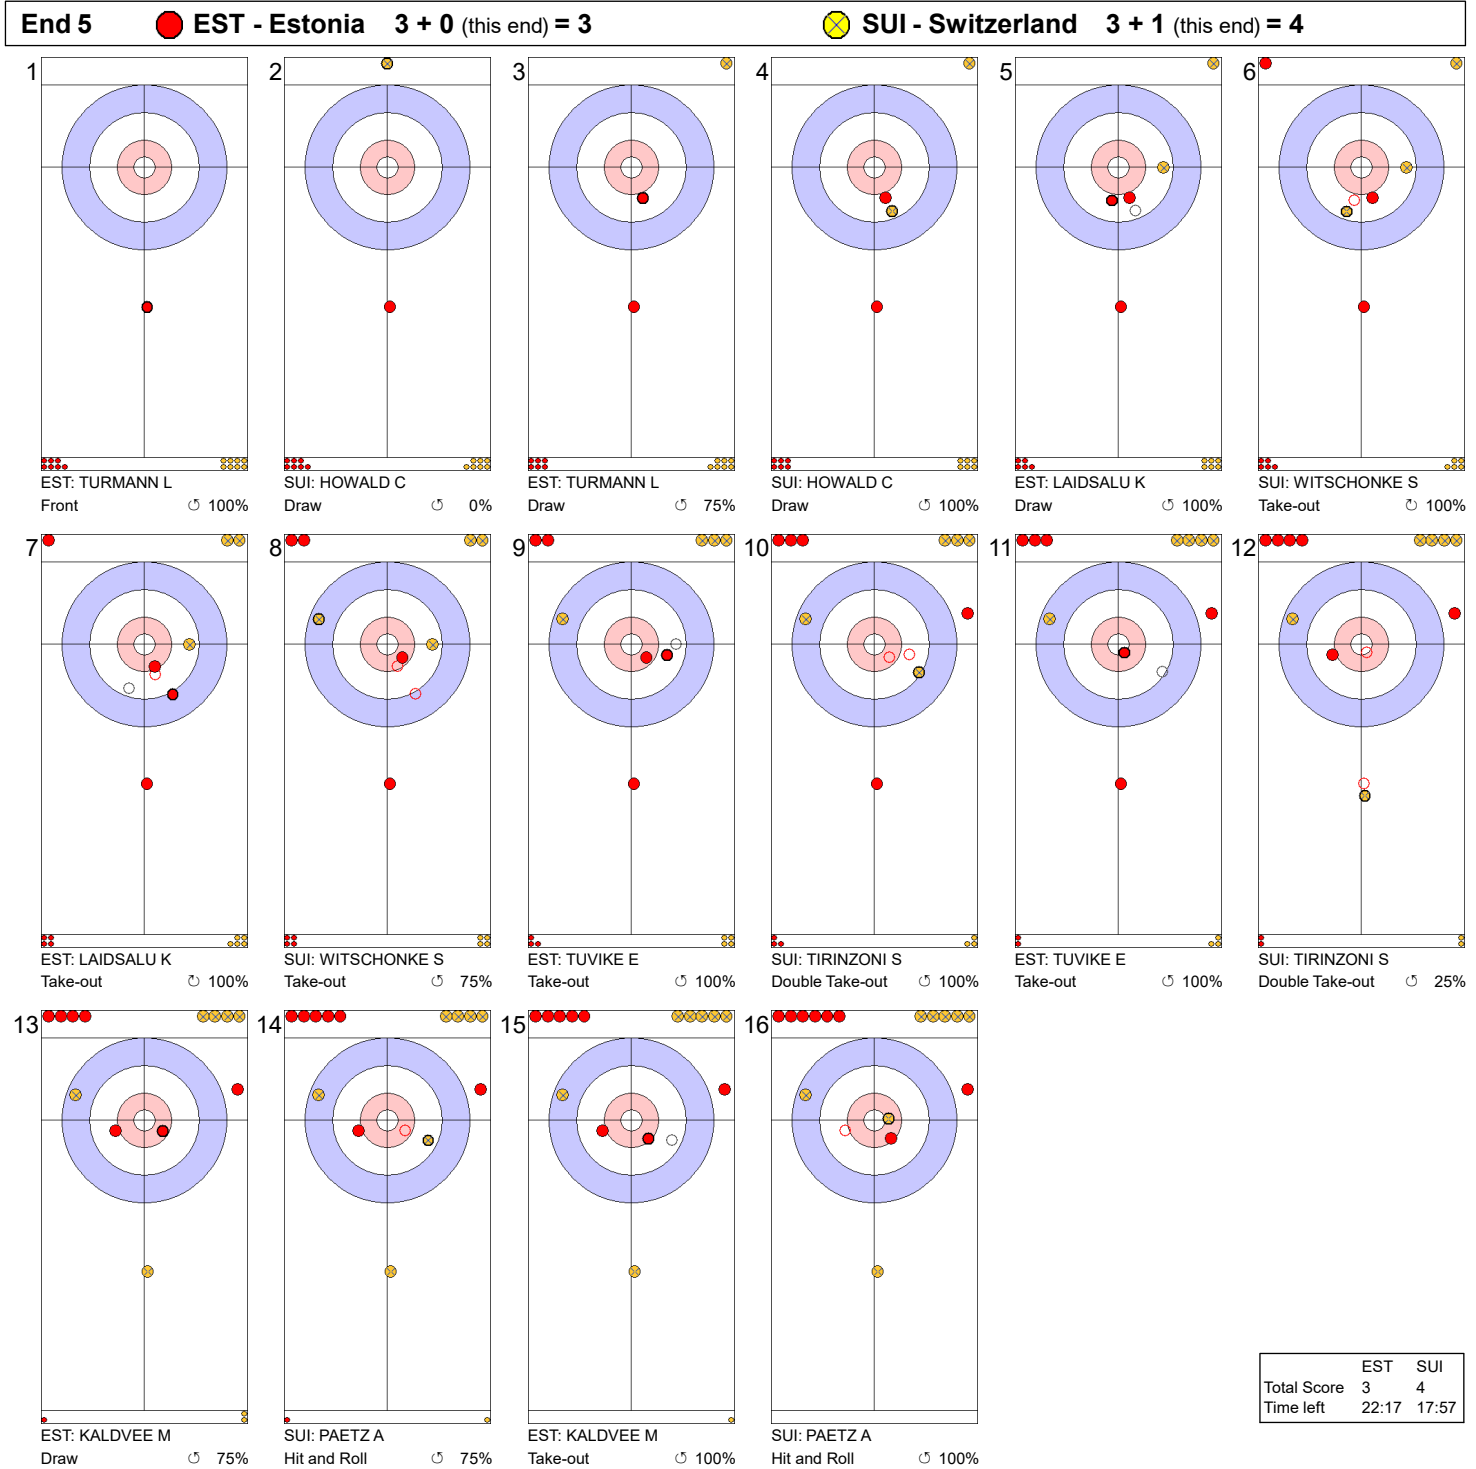

Game - Shot by Shot

End 1 ● **EST - Estonia** 0 + 0 (this end) = 0 ● **SUI - Switzerland** 0 + 1 (this end) = 1

	EST	SUI
Total Score	0	1
Time left	35:17	34:35

Legend:
 ↻ Clockwise ↺ Counter-clockwise - Not considered

Game - Shot by Shot

	EST	SUI
Total Score	2	1
Time left	31:21	30:17

Legend:
 ↻ Clockwise ↺ Counter-clockwise - Not considered

Game - Shot by Shot

Legend:
 Clockwise
 Counter-clockwise
 - Not considered

Game - Shot by Shot

Legend:
 ↻ Clockwise ↺ Counter-clockwise - Not considered

Game - Shot by Shot

Legend:
 ↻ Clockwise ↺ Counter-clockwise - Not considered

Game - Shot by Shot

Legend:
 ↻ Clockwise ↺ Counter-clockwise - Not considered

Game - Shot by Shot

Legend:
 Clockwise
 Counter-clockwise
 - Not considered

Game - Shot by Shot

End 8 ● **EST - Estonia** 4 + 1 (this end) = 5 ● **SUI - Switzerland** 6 + 0 (this end) = 6

	EST	SUI
Total Score	5	6
Time left	8:17	6:45