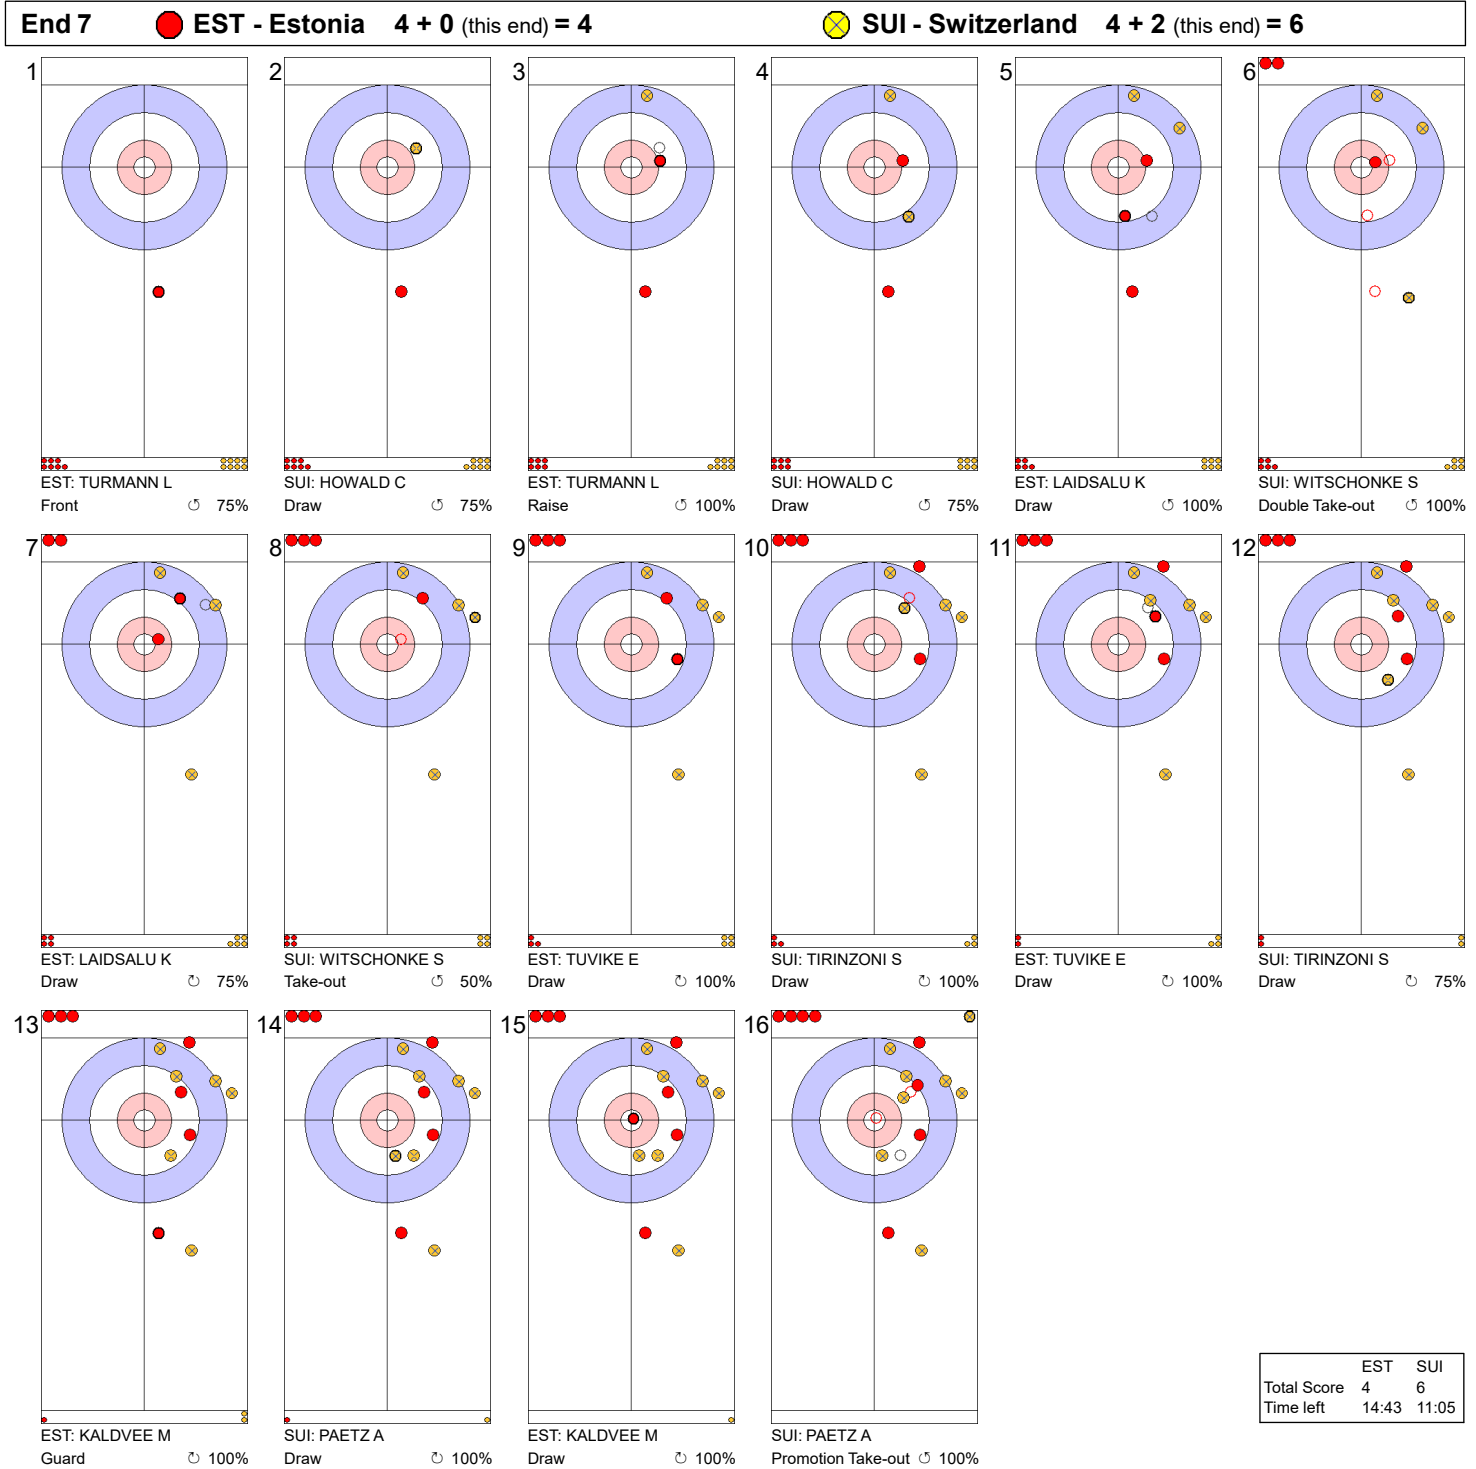

Game - Shot by Shot

	EST	SUI
Total Score	2	1
Time left	31:21	30:17

Legend:
 ↻ Clockwise ↺ Counter-clockwise - Not considered

Game - Shot by Shot

Legend:
 Clockwise
 Counter-clockwise
 - Not considered

Game - Shot by Shot

Legend:
 ↻ Clockwise ↺ Counter-clockwise - Not considered

Game - Shot by Shot

Legend:
 ↻ Clockwise ↺ Counter-clockwise - Not considered

Game - Shot by Shot

Legend:
 ↻ Clockwise ↺ Counter-clockwise - Not considered

Game - Shot by Shot

Legend:
 Clockwise
 Counter-clockwise
 - Not considered

Game - Shot by Shot

End 8 ● **EST - Estonia** 4 + 1 (this end) = 5 ● **SUI - Switzerland** 6 + 0 (this end) = 6

	EST	SUI
Total Score	5	6
Time left	8:17	6:45

Legend:
 ↻ Clockwise ↺ Counter-clockwise - Not considered

Game - Shot by Shot

Legend:
 ↻ Clockwise ↺ Counter-clockwise - Not considered

Game - Shot by Shot

End 10 ● **EST - Estonia** 5 + 0 (this end) = 5 ● **SUI - Switzerland** 6 + 0 (this end) = 6