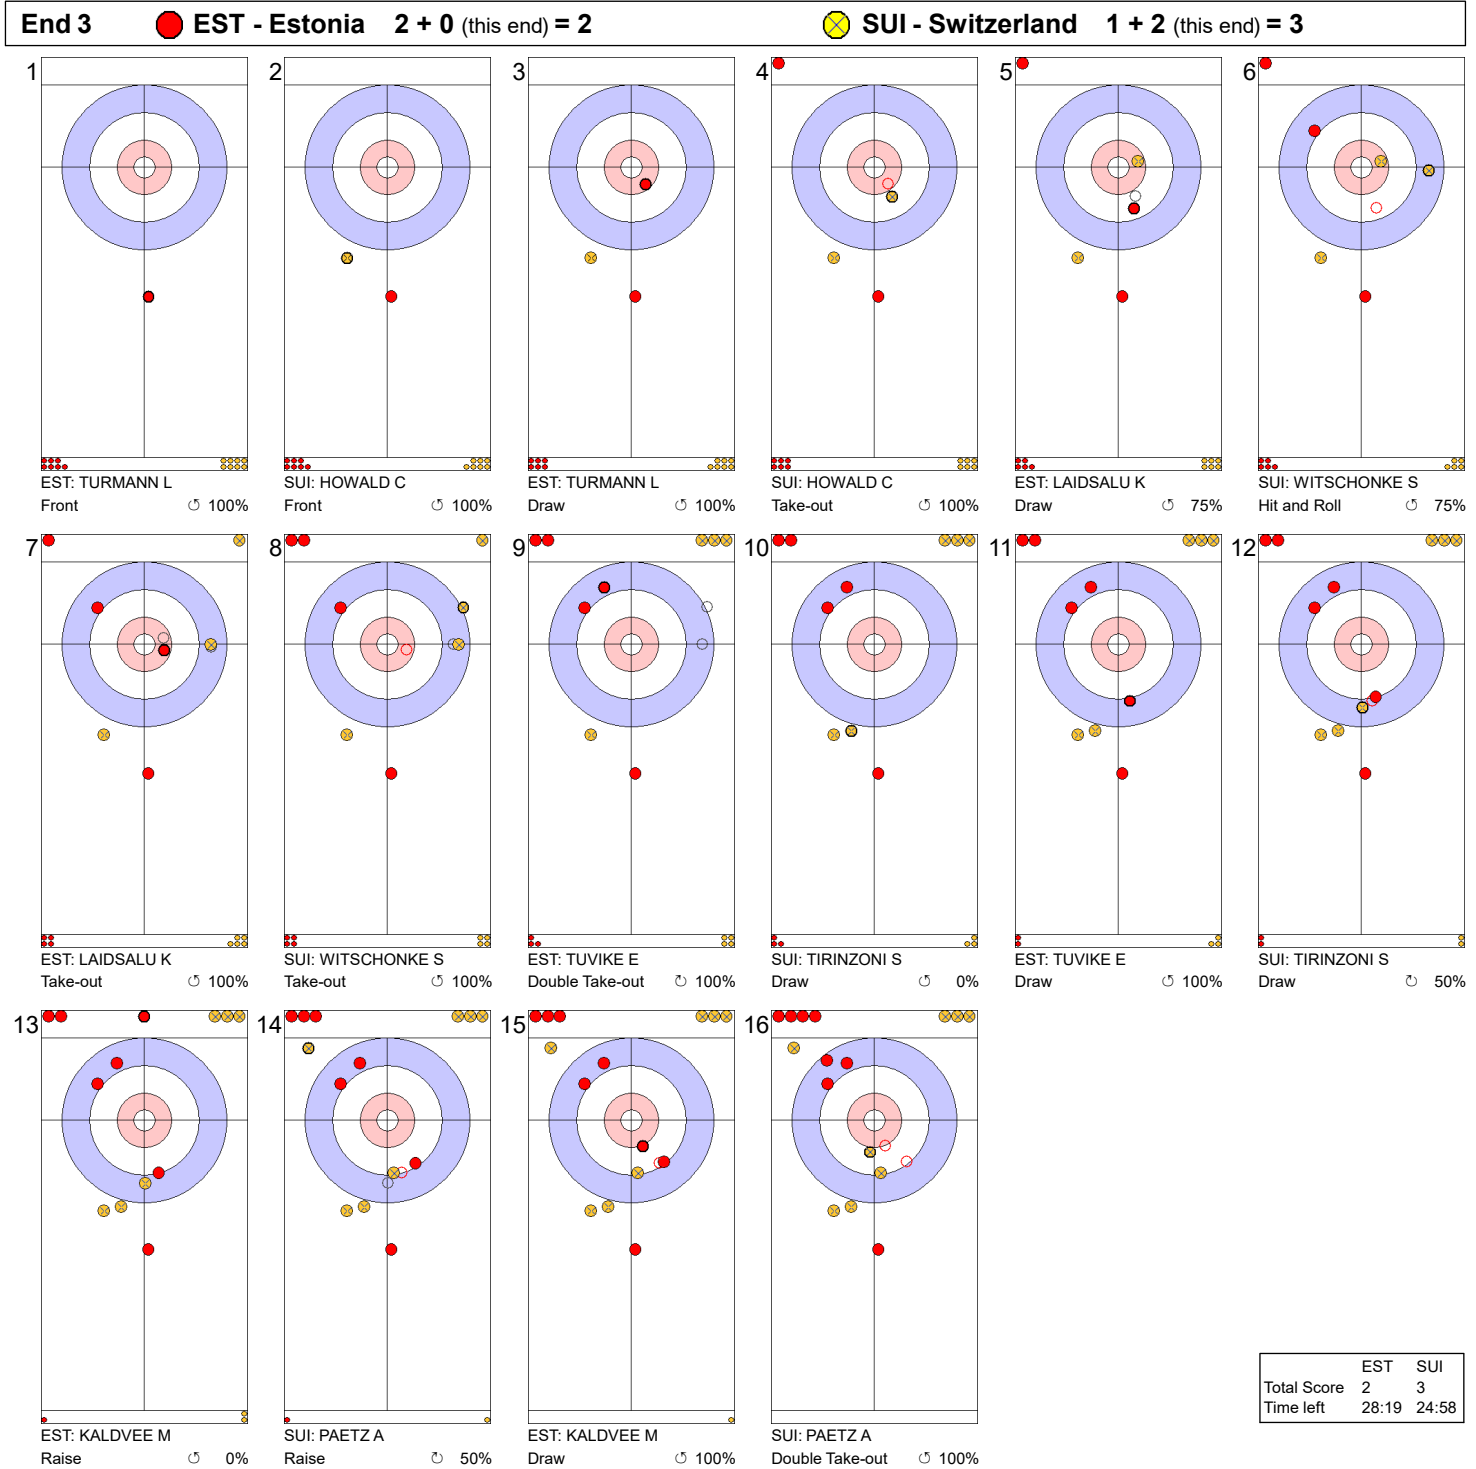

Game - Shot by Shot

End 1 ● **EST - Estonia** 0 + 0 (this end) = 0 ● **SUI - Switzerland** 0 + 1 (this end) = 1

	EST	SUI
Total Score	0	1
Time left	35:17	34:35

Legend:
 ↻ Clockwise ↺ Counter-clockwise - Not considered

Game - Shot by Shot

	EST	SUI
Total Score	2	1
Time left	31:21	30:17

Legend:
 ↻ Clockwise ↺ Counter-clockwise - Not considered

Game - Shot by Shot

Legend:
 Clockwise
 Counter-clockwise
 - Not considered

Game - Shot by Shot

Legend:
 ↻ Clockwise ↺ Counter-clockwise - Not considered

Game - Shot by Shot

Legend:
 ↻ Clockwise ↺ Counter-clockwise - Not considered

Game - Shot by Shot

Legend:
 ↻ Clockwise ↺ Counter-clockwise - Not considered

Game - Shot by Shot

Legend:
 Clockwise
 Counter-clockwise
 - Not considered

Game - Shot by Shot

End 8 ● **EST - Estonia** 4 + 1 (this end) = 5 ● **SUI - Switzerland** 6 + 0 (this end) = 6

	EST	SUI
Total Score	5	6
Time left	8:17	6:45