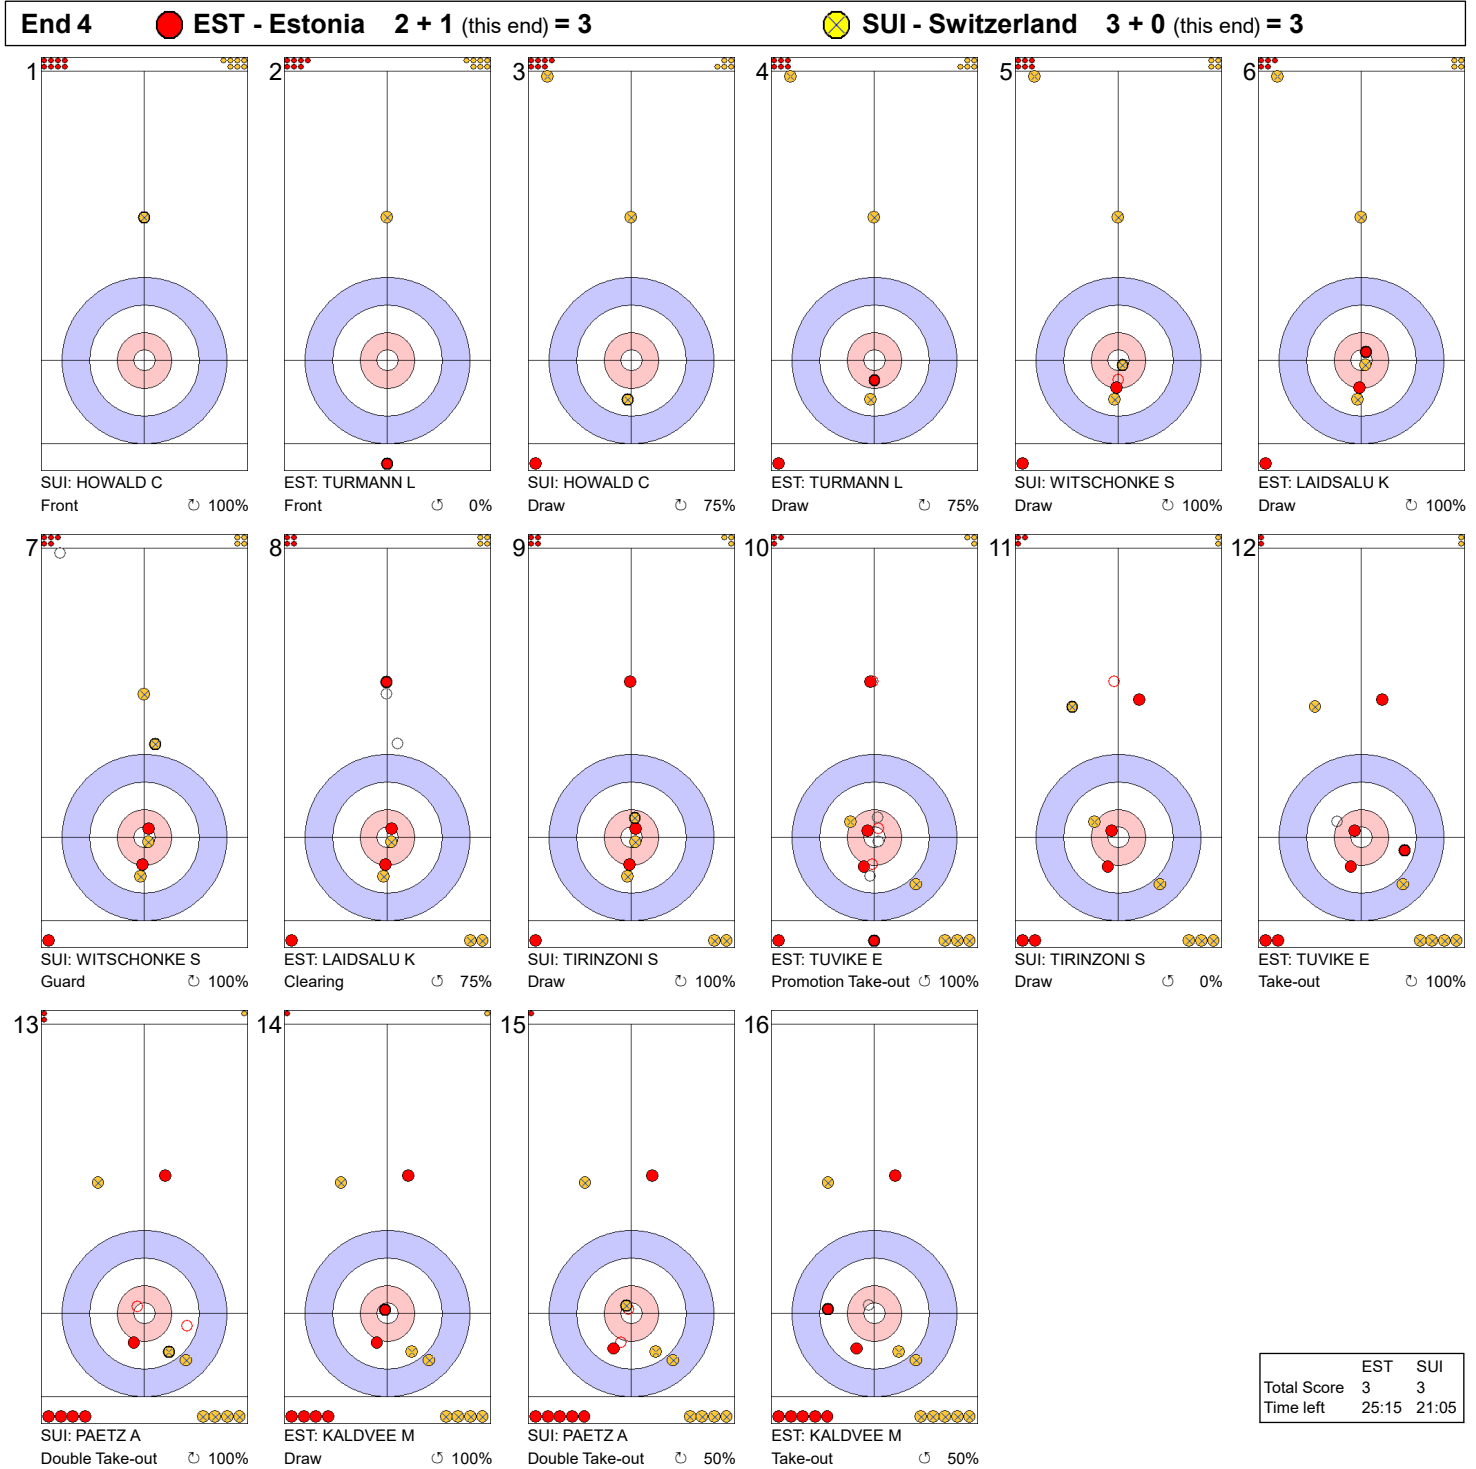

Game - Shot by Shot

End 1 ● **EST - Estonia** 0 + 0 (this end) = 0 ● **SUI - Switzerland** 0 + 1 (this end) = 1

	EST	SUI
Total Score	0	1
Time left	35:17	34:35

Legend:
 ↻ Clockwise ↺ Counter-clockwise - Not considered

Game - Shot by Shot

	EST	SUI
Total Score	2	1
Time left	31:21	30:17

Legend:
 ↻ Clockwise ↺ Counter-clockwise - Not considered

Game - Shot by Shot

Legend:
 Clockwise
 Counter-clockwise
 - Not considered

Game - Shot by Shot

Legend:
 ↻ Clockwise ↺ Counter-clockwise - Not considered

Game - Shot by Shot

Legend:
 ↻ Clockwise ↺ Counter-clockwise - Not considered

Game - Shot by Shot

Legend:
 ↻ Clockwise ↺ Counter-clockwise - Not considered

Game - Shot by Shot

Legend:
 Clockwise
 Counter-clockwise
 - Not considered

Game - Shot by Shot

End 8 ● **EST - Estonia** 4 + 1 (this end) = 5 ● **SUI - Switzerland** 6 + 0 (this end) = 6

	EST	SUI
Total Score	5	6
Time left	8:17	6:45