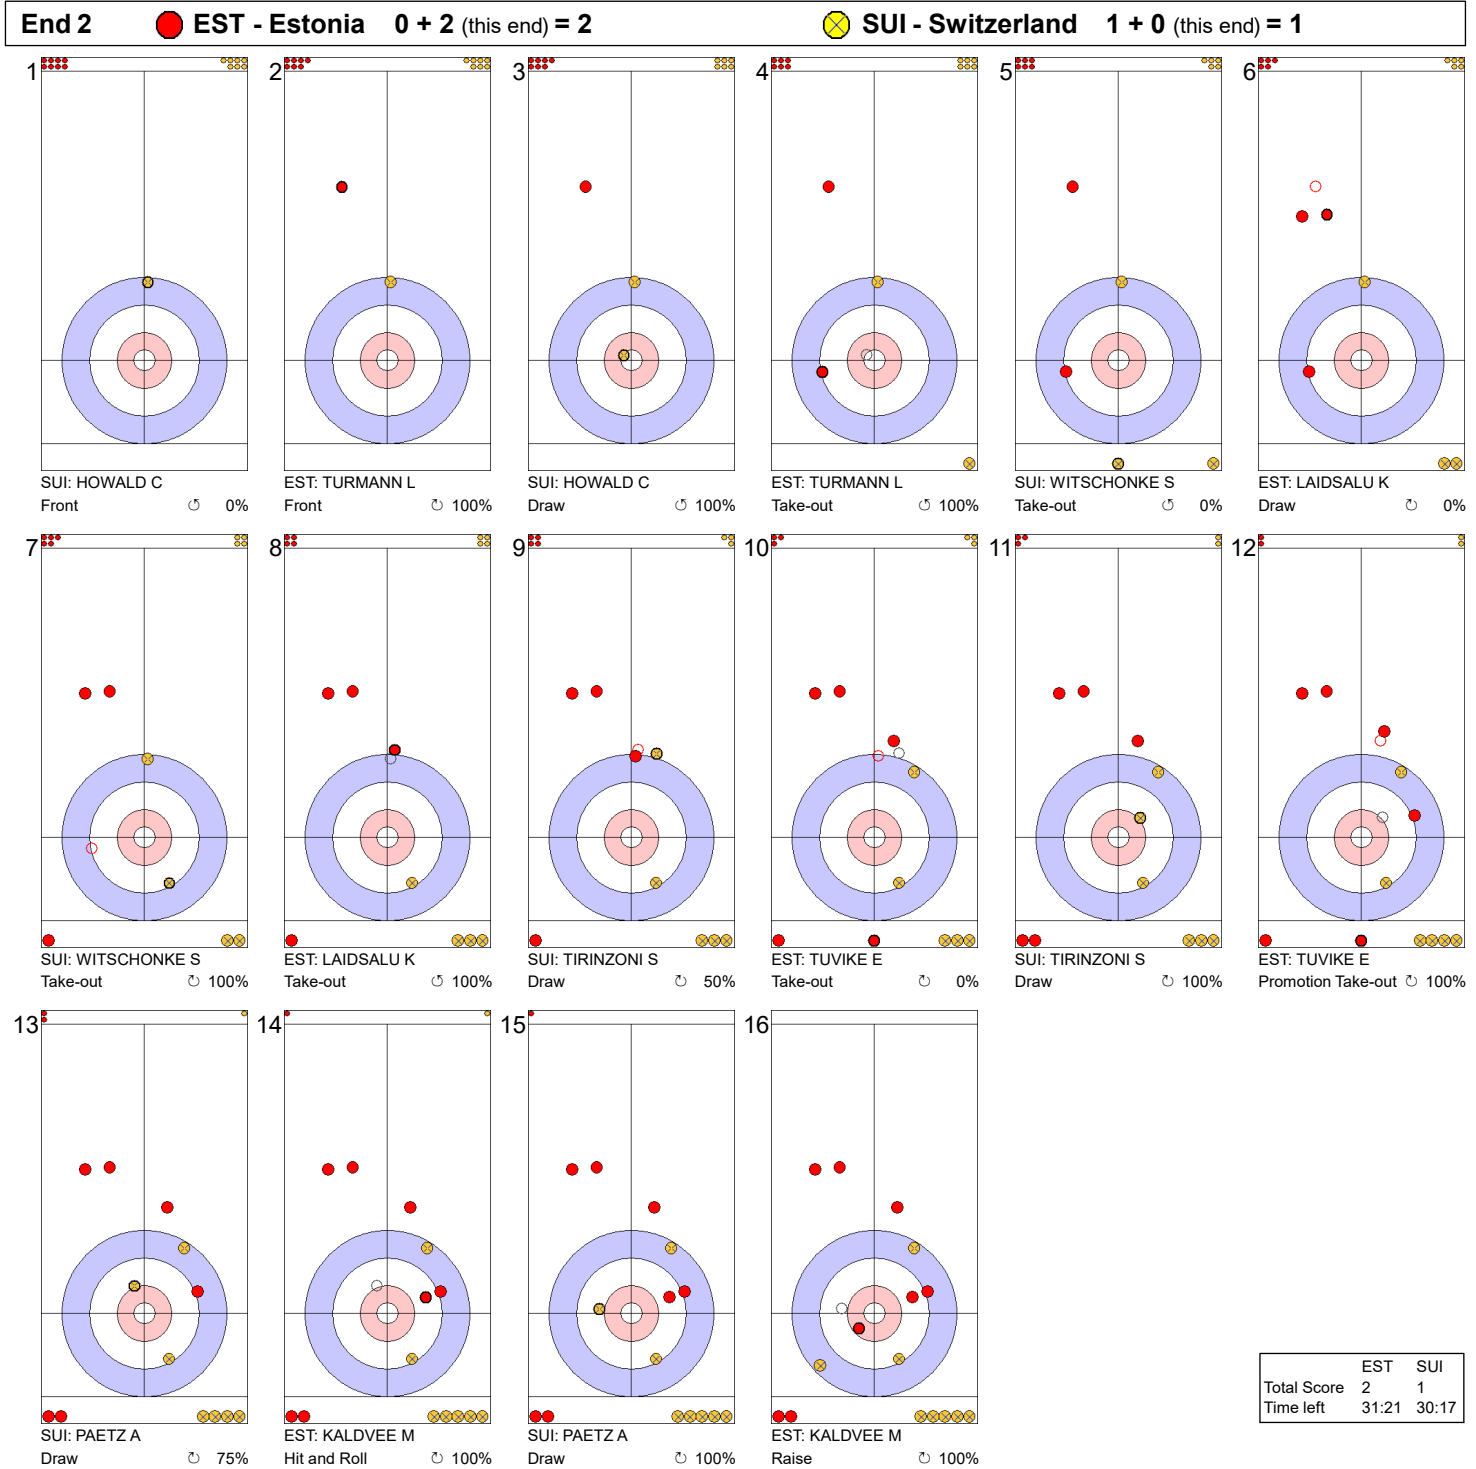

Game - Shot by Shot

End 1 ● **EST - Estonia** 0 + 0 (this end) = 0 ● **SUI - Switzerland** 0 + 1 (this end) = 1

	EST	SUI
Total Score	0	1
Time left	35:17	34:35

Legend:
 ↻ Clockwise ↺ Counter-clockwise - Not considered

Game - Shot by Shot

	EST	SUI
Total Score	2	1
Time left	31:21	30:17

Legend:
 ↻ Clockwise ↺ Counter-clockwise - Not considered

Game - Shot by Shot

Legend:
 Clockwise
 Counter-clockwise
 - Not considered

Game - Shot by Shot

Legend:
 ↻ Clockwise ↺ Counter-clockwise - Not considered

Game - Shot by Shot

Legend:
 ↻ Clockwise ↺ Counter-clockwise - Not considered

Game - Shot by Shot

Legend:
 ↻ Clockwise ↺ Counter-clockwise - Not considered

Game - Shot by Shot

Legend:
 Clockwise
 Counter-clockwise
 - Not considered

Game - Shot by Shot

End 8 ● **EST - Estonia** 4 + 1 (this end) = 5 ● **SUI - Switzerland** 6 + 0 (this end) = 6

	EST	SUI
Total Score	5	6
Time left	8:17	6:45