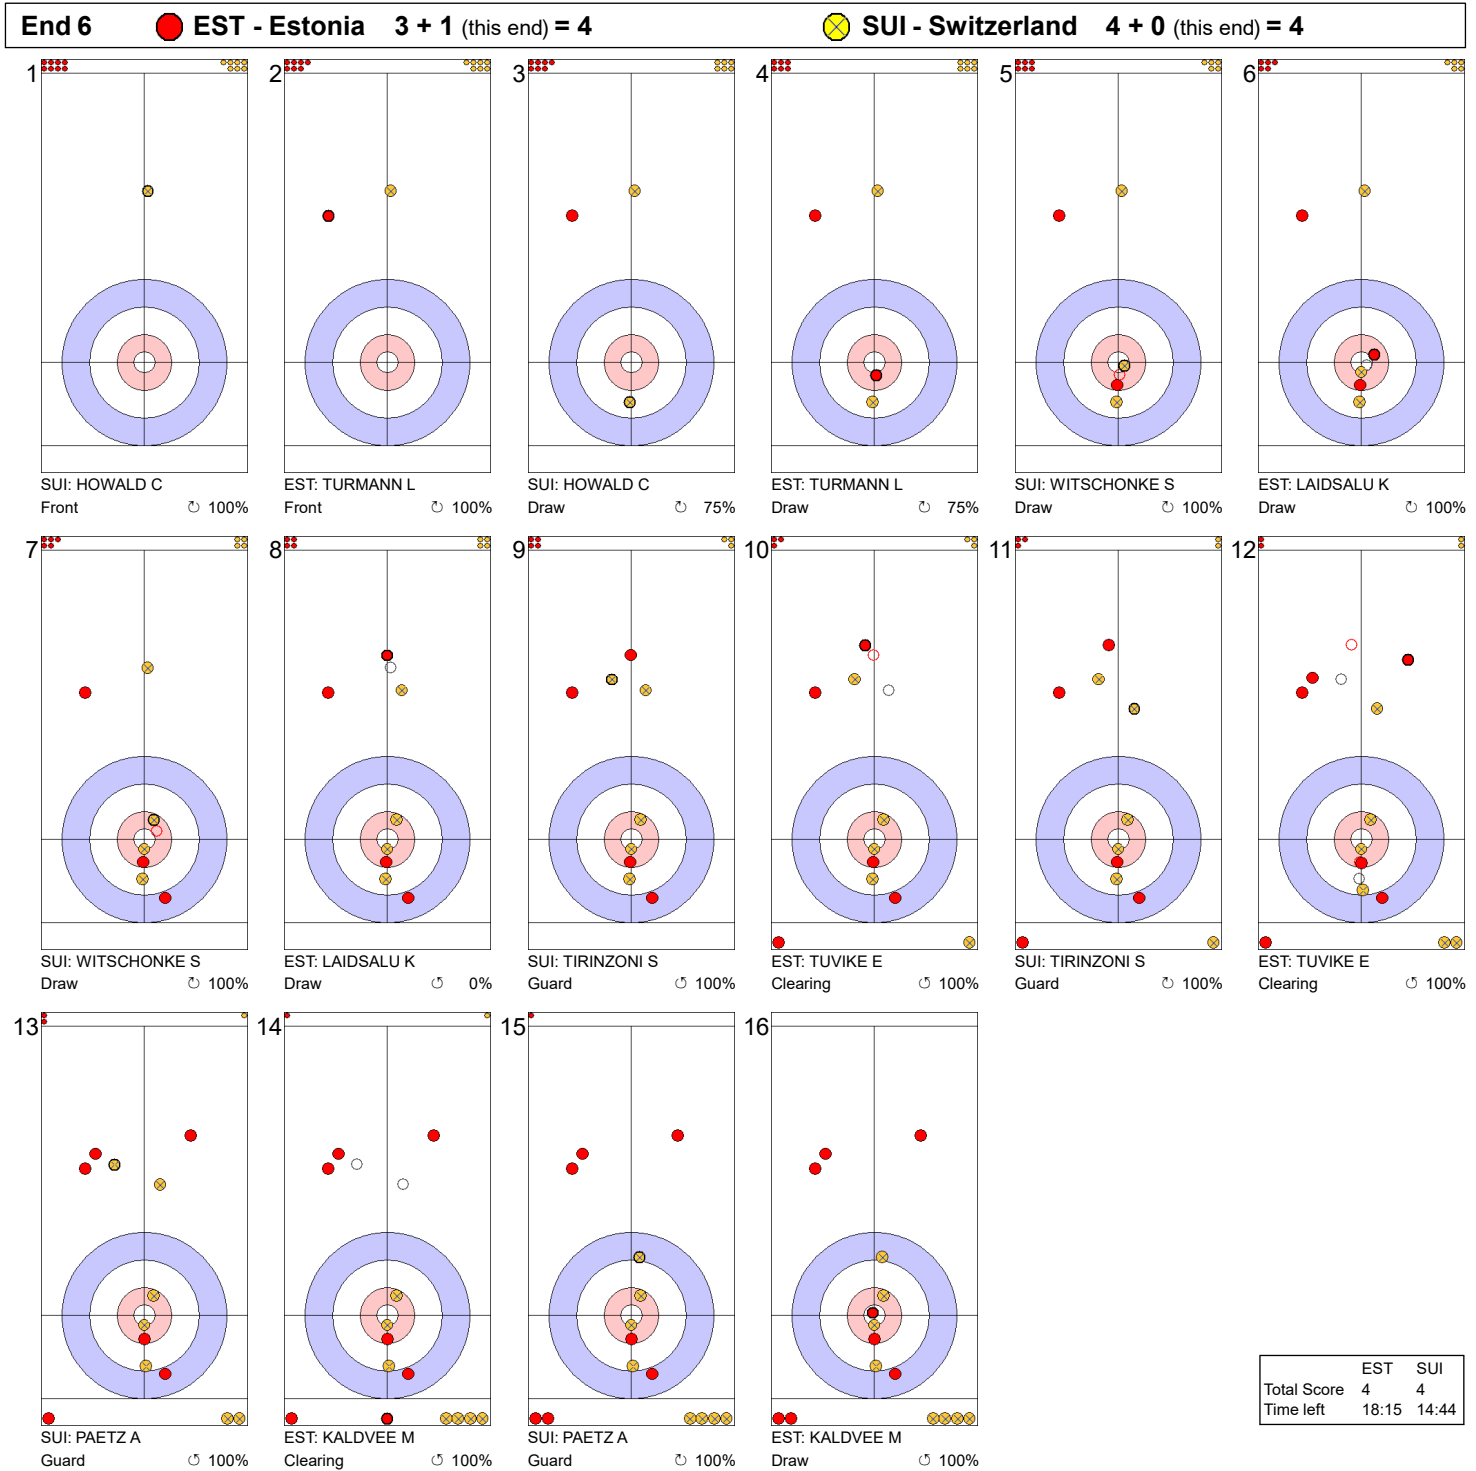

Game - Shot by Shot

End 1 ● **EST - Estonia** 0 + 0 (this end) = 0 ● **SUI - Switzerland** 0 + 1 (this end) = 1

	EST	SUI
Total Score	0	1
Time left	35:17	34:35

Legend:
 ↻ Clockwise ↺ Counter-clockwise - Not considered

Game - Shot by Shot

	EST	SUI
Total Score	2	1
Time left	31:21	30:17

Legend:
 ↻ Clockwise ↺ Counter-clockwise - Not considered

Game - Shot by Shot

Legend:
 Clockwise
 Counter-clockwise
 - Not considered

Game - Shot by Shot

Legend:
 ↻ Clockwise ↺ Counter-clockwise - Not considered

Game - Shot by Shot

Legend:
 ↻ Clockwise ↺ Counter-clockwise - Not considered

Game - Shot by Shot

Legend:
 ↻ Clockwise ↺ Counter-clockwise - Not considered

Game - Shot by Shot

Legend:
 Clockwise
 Counter-clockwise
 - Not considered

Game - Shot by Shot

End 8 ● **EST - Estonia** 4 + 1 (this end) = 5 ● **SUI - Switzerland** 6 + 0 (this end) = 6

	EST	SUI
Total Score	5	6
Time left	8:17	6:45