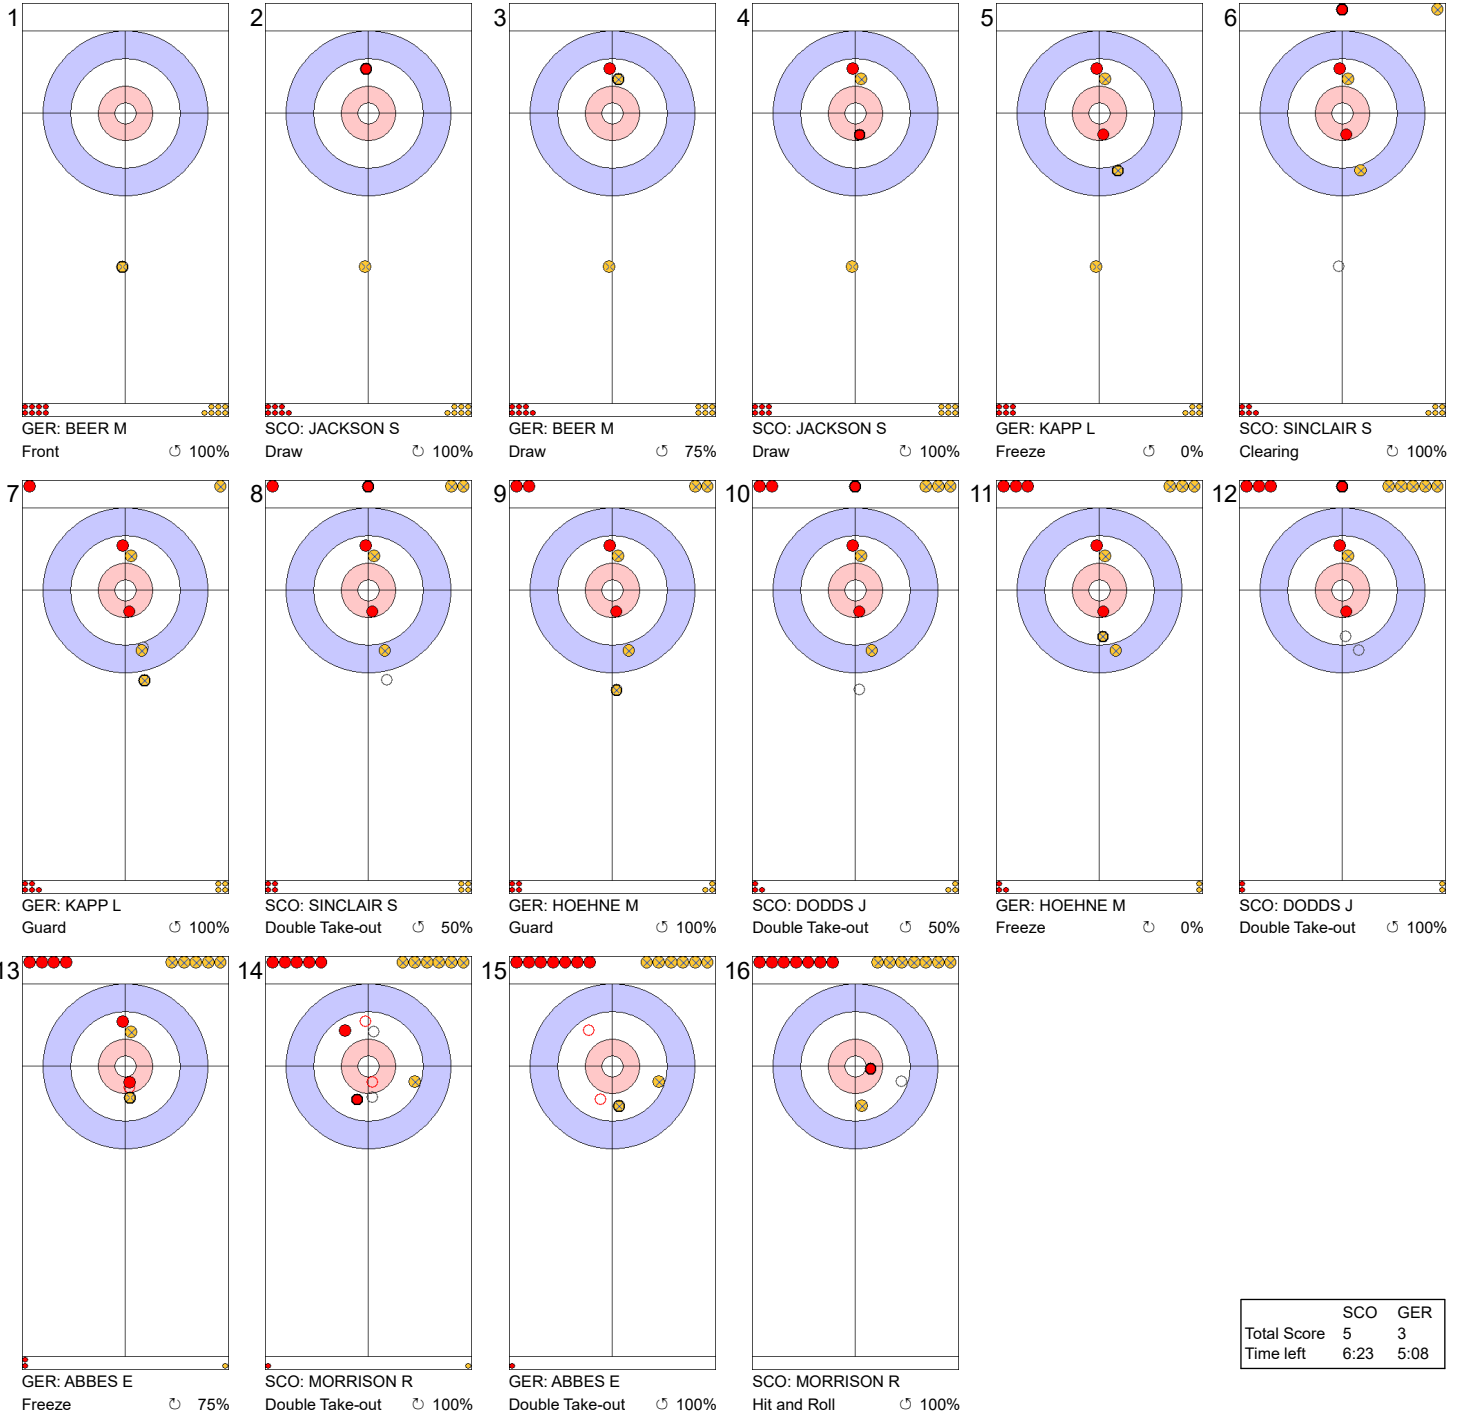

Game - Shot by Shot

End 6 ● **SCO - Scotland** 4 + 0 (this end) = 4 ● **GER - Germany** 2 + 1 (this end) = 3

	SCO	GER
Total Score	4	3
Time left	18:06	15:24

Legend:
 ↻ Clockwise ↺ Counter-clockwise - Not considered

Game - Shot by Shot

End 7 ● **SCO - Scotland** 4 + 0 (this end) = 4 ● **GER - Germany** 3 + 0 (this end) = 3

<p>1</p> <p>GER: BEER M Draw 100%</p>	<p>2</p> <p>SCO: JACKSON S Take-out 100%</p>	<p>3</p> <p>GER: BEER M Take-out 50%</p>	<p>4</p> <p>SCO: JACKSON S Draw 100%</p>	<p>5</p> <p>GER: KAPP L Take-out 100%</p>	<p>6</p> <p>SCO: SINCLAIR S Take-out 100%</p>
<p>7</p> <p>GER: KAPP L Take-out 50%</p>	<p>8</p> <p>SCO: SINCLAIR S Draw 0%</p>	<p>9</p> <p>GER: HOEHNE M Guard 100%</p>	<p>10</p> <p>SCO: DODDS J Clearing 100%</p>	<p>11</p> <p>GER: HOEHNE M Front 100%</p>	<p>12</p> <p>SCO: DODDS J Clearing 100%</p>
<p>13</p> <p>GER: ABBES E Take-out 100%</p>	<p>14</p> <p>SCO: MORRISON R Take-out 100%</p>	<p>15</p> <p>GER: ABBES E Take-out 100%</p>	<p>16</p> <p>SCO: MORRISON R Clearing 100%</p>		

	SCO	GER
Total Score	4	3
Time left	14:34	12:39

Legend:
 ↻ Clockwise ↺ Counter-clockwise - Not considered

Game - Shot by Shot

Legend:
 ↻ Clockwise ↺ Counter-clockwise - Not considered

Game - Shot by Shot

End 9 ● **SCO - Scotland** 4 + 1 (this end) = 5 ● **GER - Germany** 3 + 0 (this end) = 3

	SCO	GER
Total Score	5	3
Time left	6:23	5:08

Legend:
 ↻ Clockwise ↺ Counter-clockwise - Not considered