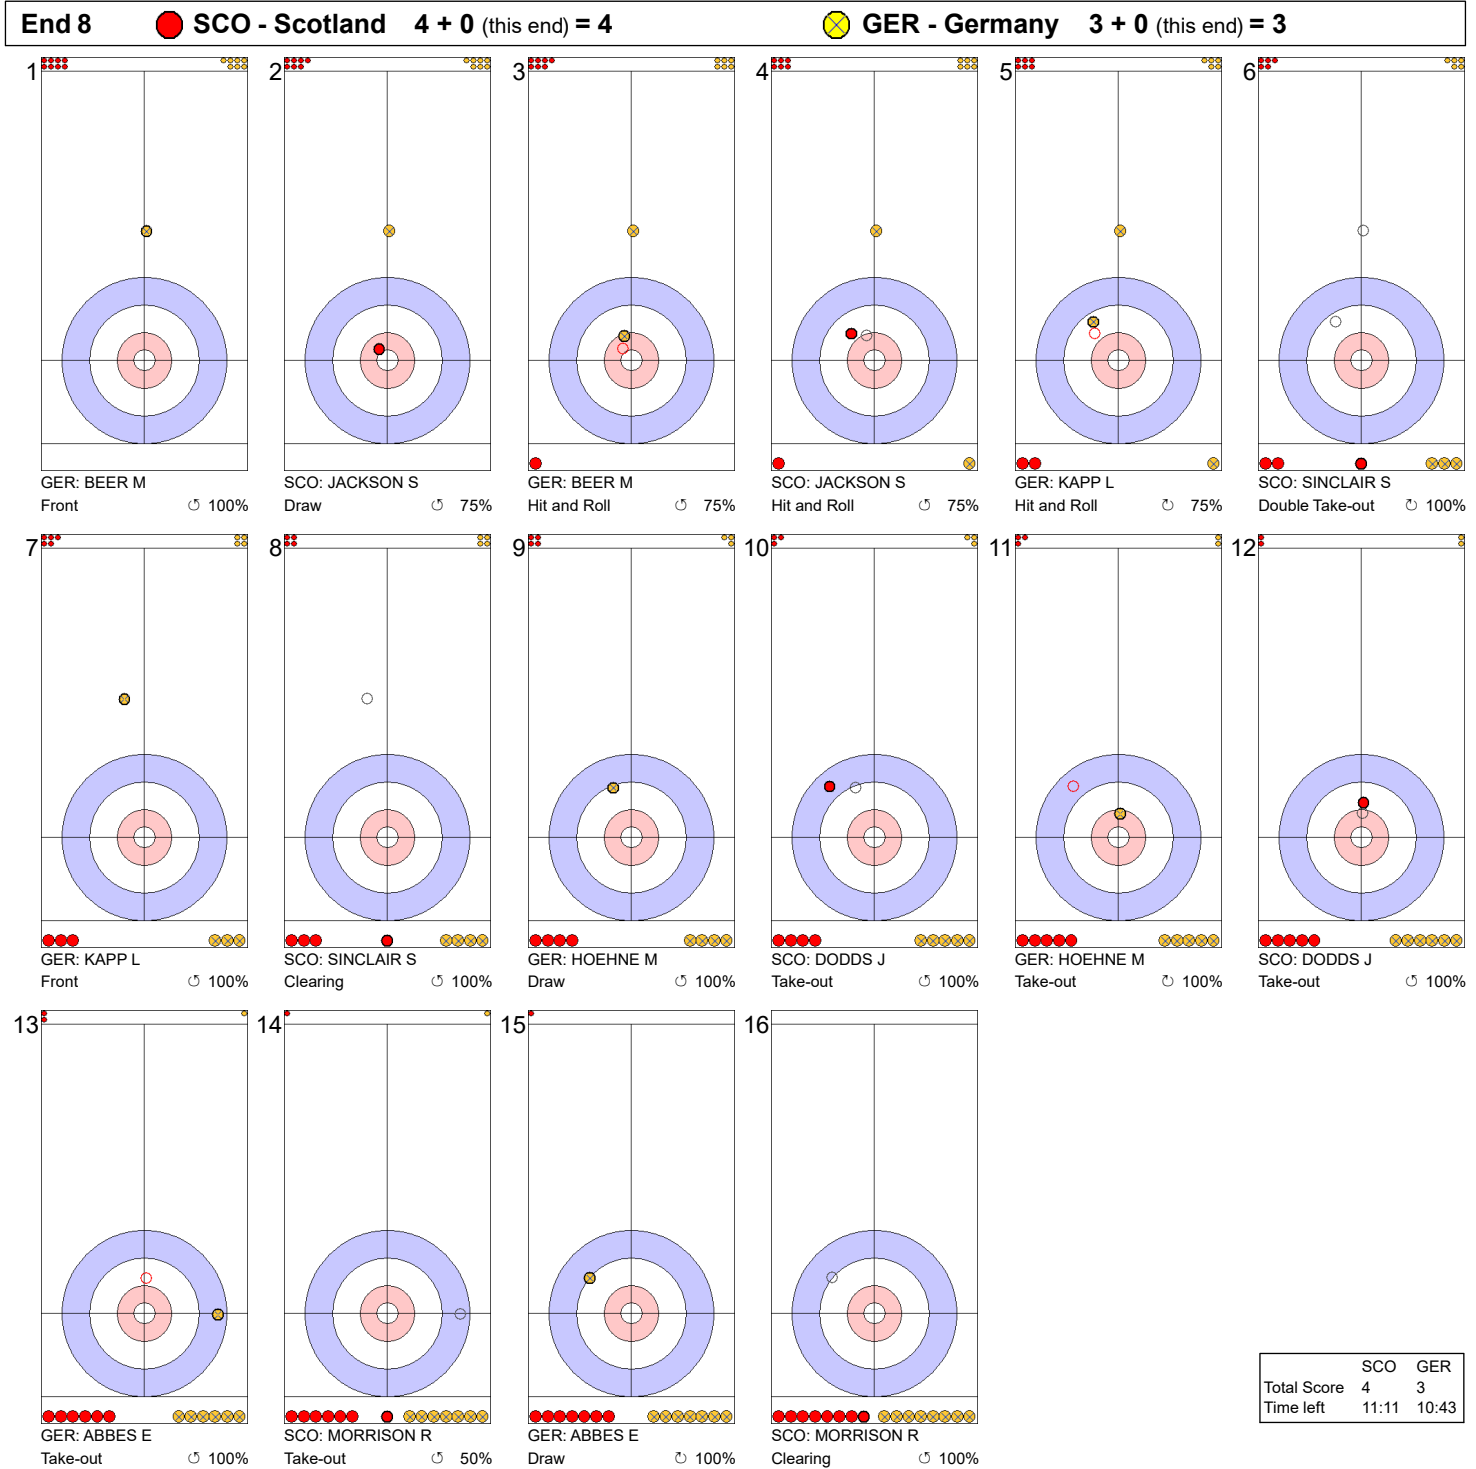

Game - Shot by Shot

End 6 ● **SCO - Scotland** 4 + 0 (this end) = 4 ● **GER - Germany** 2 + 1 (this end) = 3

	SCO	GER
Total Score	4	3
Time left	18:06	15:24

Legend:
 ↻ Clockwise ↺ Counter-clockwise - Not considered

Game - Shot by Shot

End 7 ● **SCO - Scotland** 4 + 0 (this end) = 4 ● **GER - Germany** 3 + 0 (this end) = 3

<p>1</p> <p>GER: BEER M Draw 100%</p>	<p>2</p> <p>SCO: JACKSON S Take-out 100%</p>	<p>3</p> <p>GER: BEER M Take-out 50%</p>	<p>4</p> <p>SCO: JACKSON S Draw 100%</p>	<p>5</p> <p>GER: KAPP L Take-out 100%</p>	<p>6</p> <p>SCO: SINCLAIR S Take-out 100%</p>
<p>7</p> <p>GER: KAPP L Take-out 50%</p>	<p>8</p> <p>SCO: SINCLAIR S Draw 0%</p>	<p>9</p> <p>GER: HOEHNE M Guard 100%</p>	<p>10</p> <p>SCO: DODDS J Clearing 100%</p>	<p>11</p> <p>GER: HOEHNE M Front 100%</p>	<p>12</p> <p>SCO: DODDS J Clearing 100%</p>
<p>13</p> <p>GER: ABBES E Take-out 100%</p>	<p>14</p> <p>SCO: MORRISON R Take-out 100%</p>	<p>15</p> <p>GER: ABBES E Take-out 100%</p>	<p>16</p> <p>SCO: MORRISON R Clearing 100%</p>		

	SCO	GER
Total Score	4	3
Time left	14:34	12:39

Legend:
 ↻ Clockwise ↺ Counter-clockwise - Not considered

Game - Shot by Shot

Legend:
 ↻ Clockwise ↺ Counter-clockwise - Not considered

Game - Shot by Shot

End 9 ● **SCO - Scotland** 4 + 1 (this end) = 5 ● **GER - Germany** 3 + 0 (this end) = 3

	SCO	GER
Total Score	5	3
Time left	6:23	5:08

Legend:
 ↻ Clockwise ↺ Counter-clockwise - Not considered