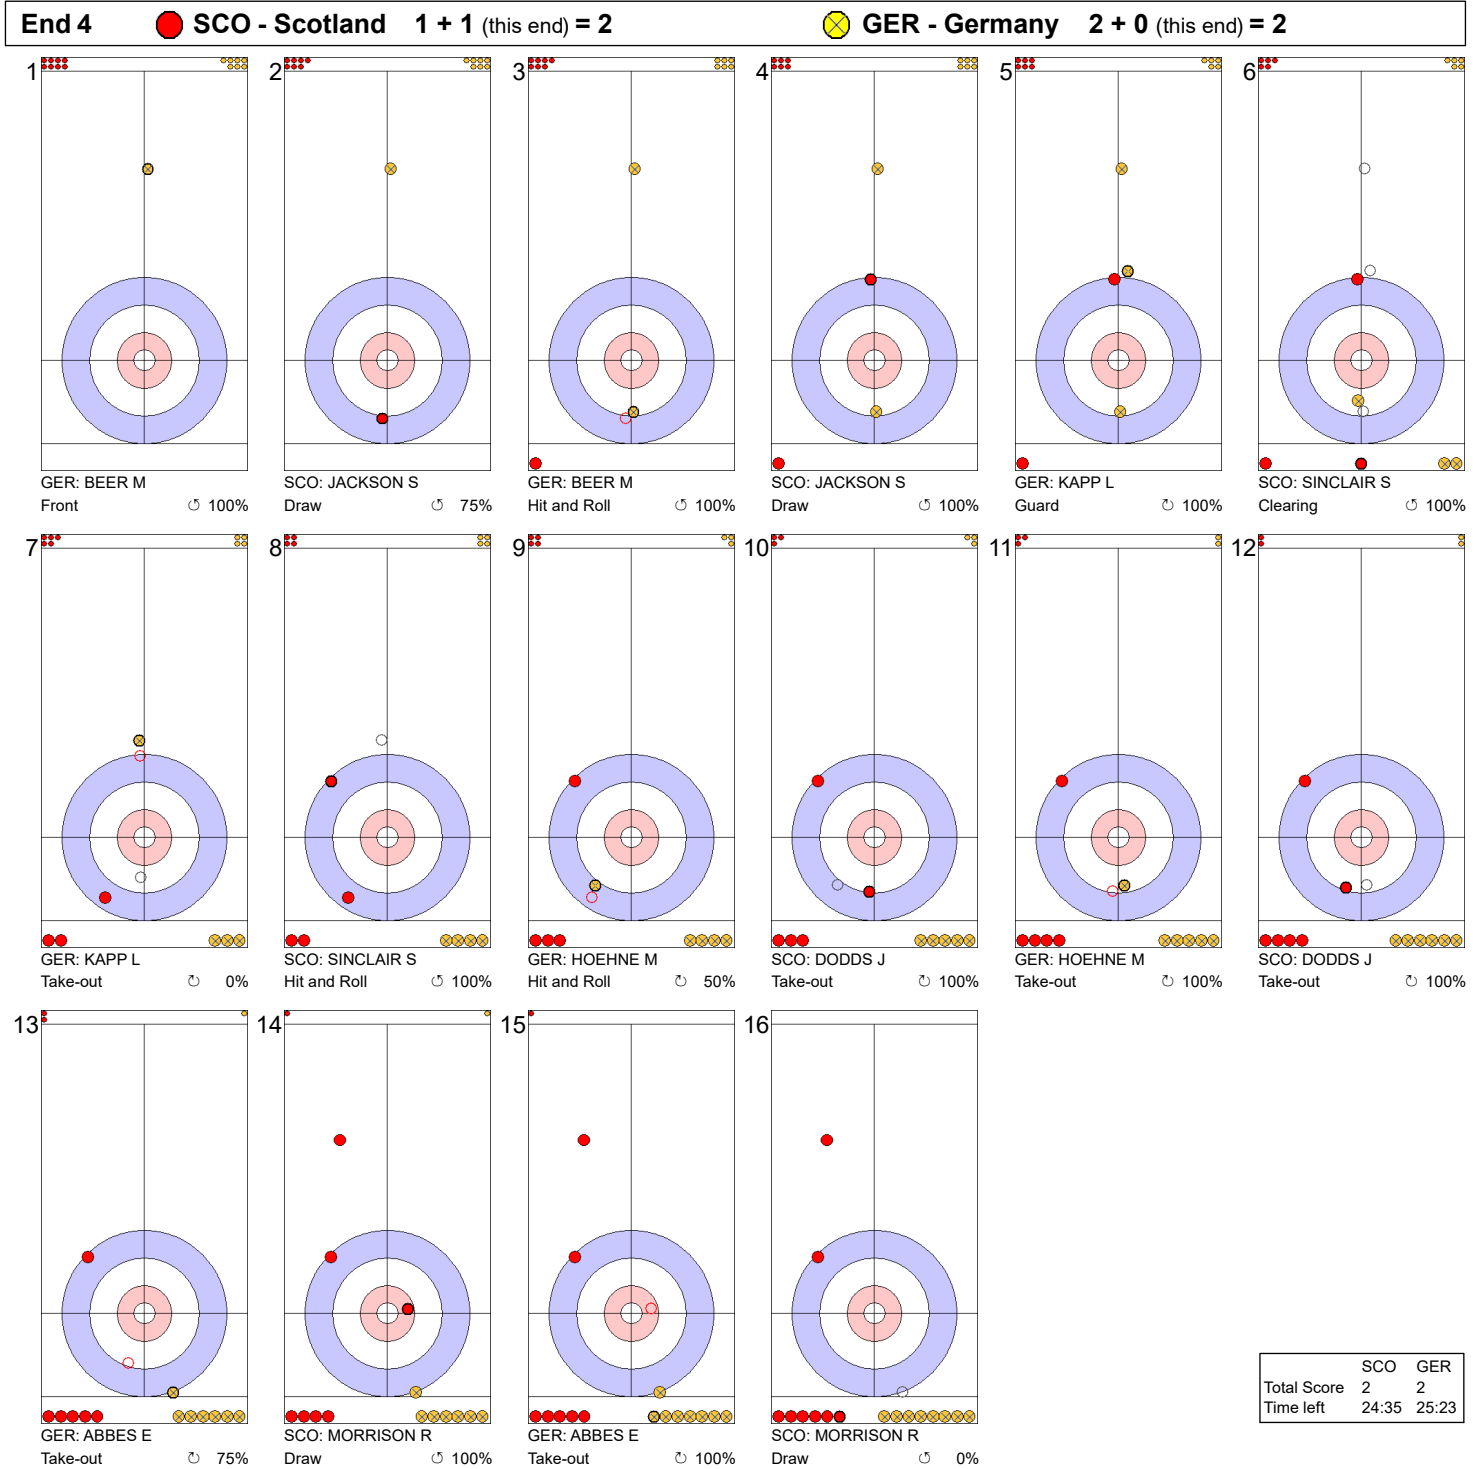

Game - Shot by Shot

Legend:
 ↻ Clockwise ↺ Counter-clockwise - Not considered

Game - Shot by Shot

Legend:
 ↻ Clockwise ↺ Counter-clockwise - Not considered

Game - Shot by Shot

Legend:
 ↻ Clockwise ↺ Counter-clockwise - Not considered

Game - Shot by Shot

End 6 ● **SCO - Scotland** 4 + 0 (this end) = 4 ● **GER - Germany** 2 + 1 (this end) = 3

	SCO	GER
Total Score	4	3
Time left	18:06	15:24

Legend:
 ↻ Clockwise ↺ Counter-clockwise - Not considered

	SCO	GER
Total Score	4	3
Time left	14:34	12:39

Legend:
 ↻ Clockwise ↺ Counter-clockwise - Not considered

Game - Shot by Shot

Legend:
 ↻ Clockwise ↺ Counter-clockwise - Not considered

Game - Shot by Shot

End 9 ● **SCO - Scotland** 4 + 1 (this end) = 5 ● **GER - Germany** 3 + 0 (this end) = 3

	SCO	GER
Total Score	5	3
Time left	6:23	5:08

Legend:
 ↻ Clockwise ↺ Counter-clockwise - Not considered