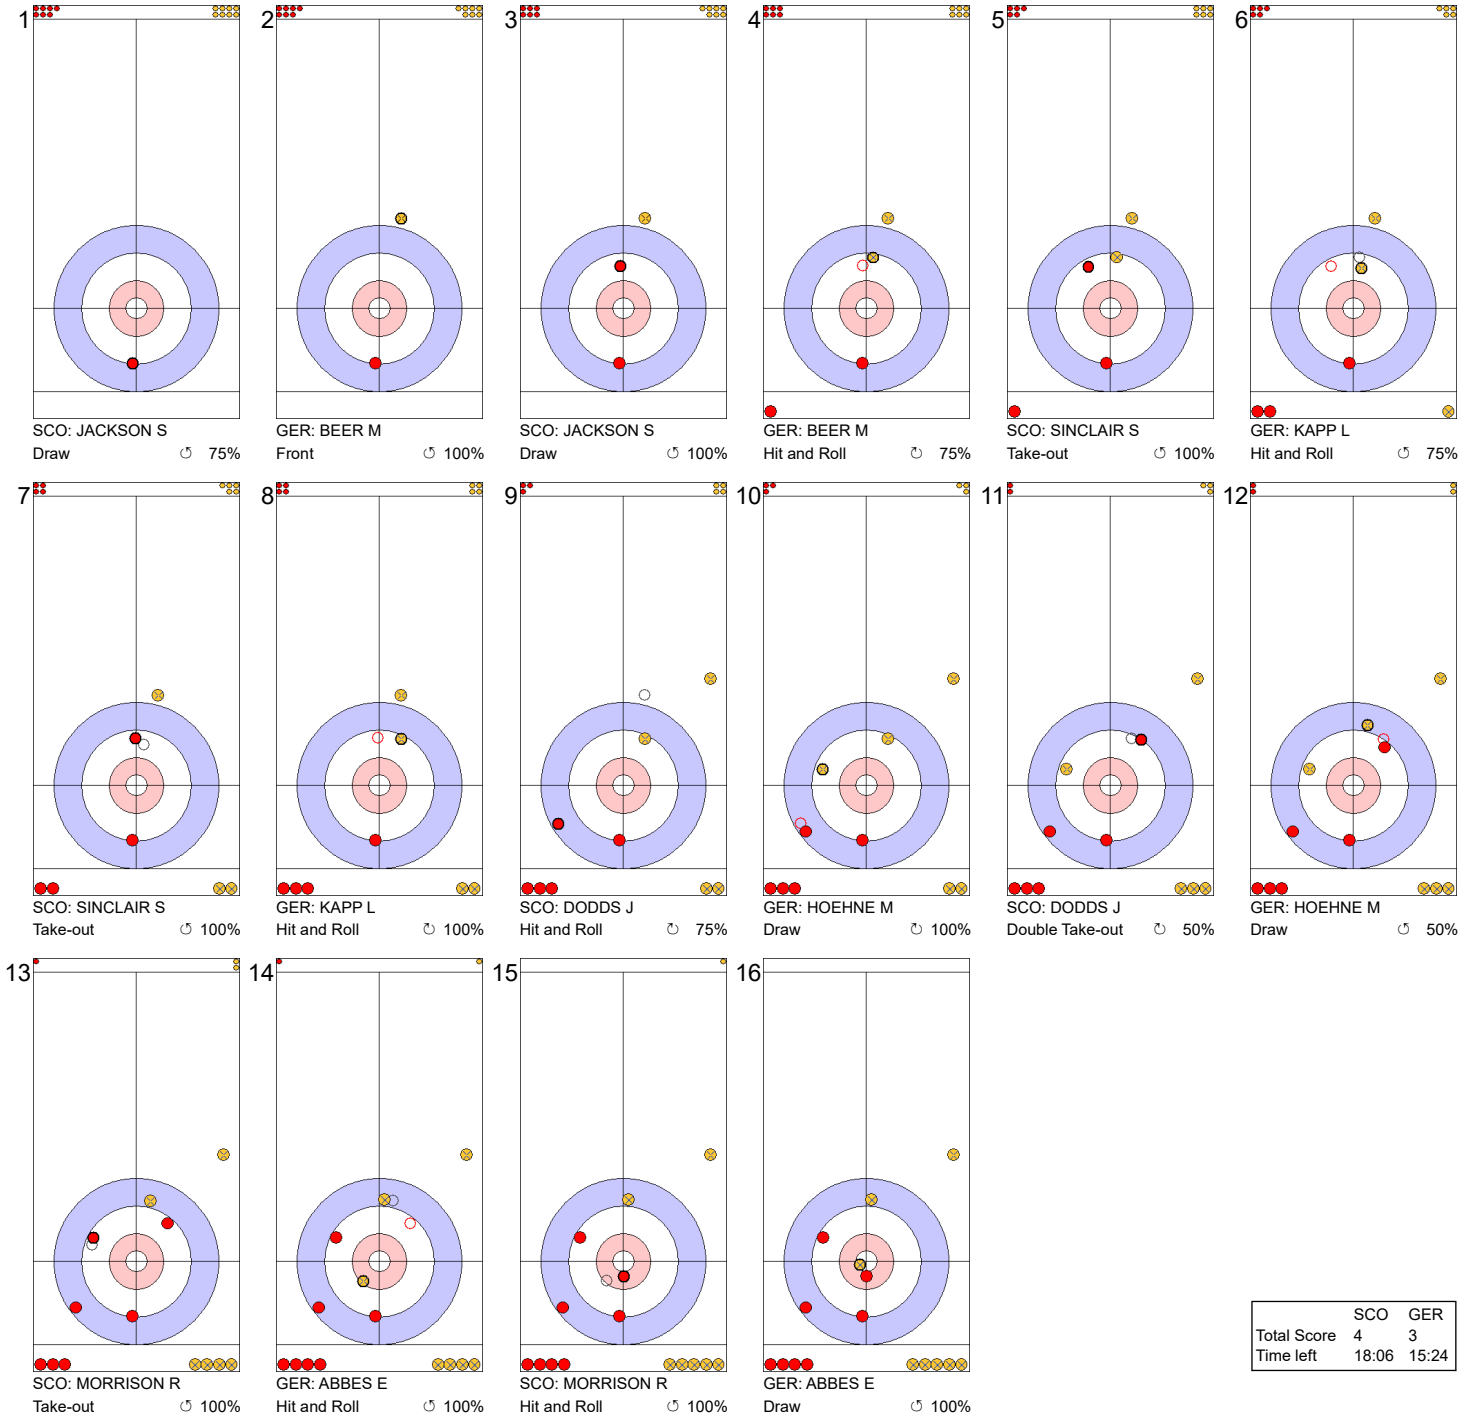

Game - Shot by Shot

Legend:
 ↻ Clockwise ↺ Counter-clockwise - Not considered

Game - Shot by Shot

Legend:
 ↻ Clockwise ↺ Counter-clockwise - Not considered

Game - Shot by Shot

Legend:
 ↻ Clockwise ↺ Counter-clockwise - Not considered

Game - Shot by Shot

End 6 ● **SCO - Scotland** 4 + 0 (this end) = 4 ● **GER - Germany** 2 + 1 (this end) = 3

	SCO	GER
Total Score	4	3
Time left	18:06	15:24

Legend:
 ↻ Clockwise ↺ Counter-clockwise - Not considered

	SCO	GER
Total Score	4	3
Time left	14:34	12:39

Legend:
 ↻ Clockwise ↺ Counter-clockwise - Not considered

Game - Shot by Shot

Legend:
 ↻ Clockwise ↺ Counter-clockwise - Not considered

Game - Shot by Shot

End 9 ● **SCO - Scotland** 4 + 1 (this end) = 5 ● **GER - Germany** 3 + 0 (this end) = 3

	SCO	GER
Total Score	5	3
Time left	6:23	5:08

Legend:
 ↻ Clockwise ↺ Counter-clockwise - Not considered