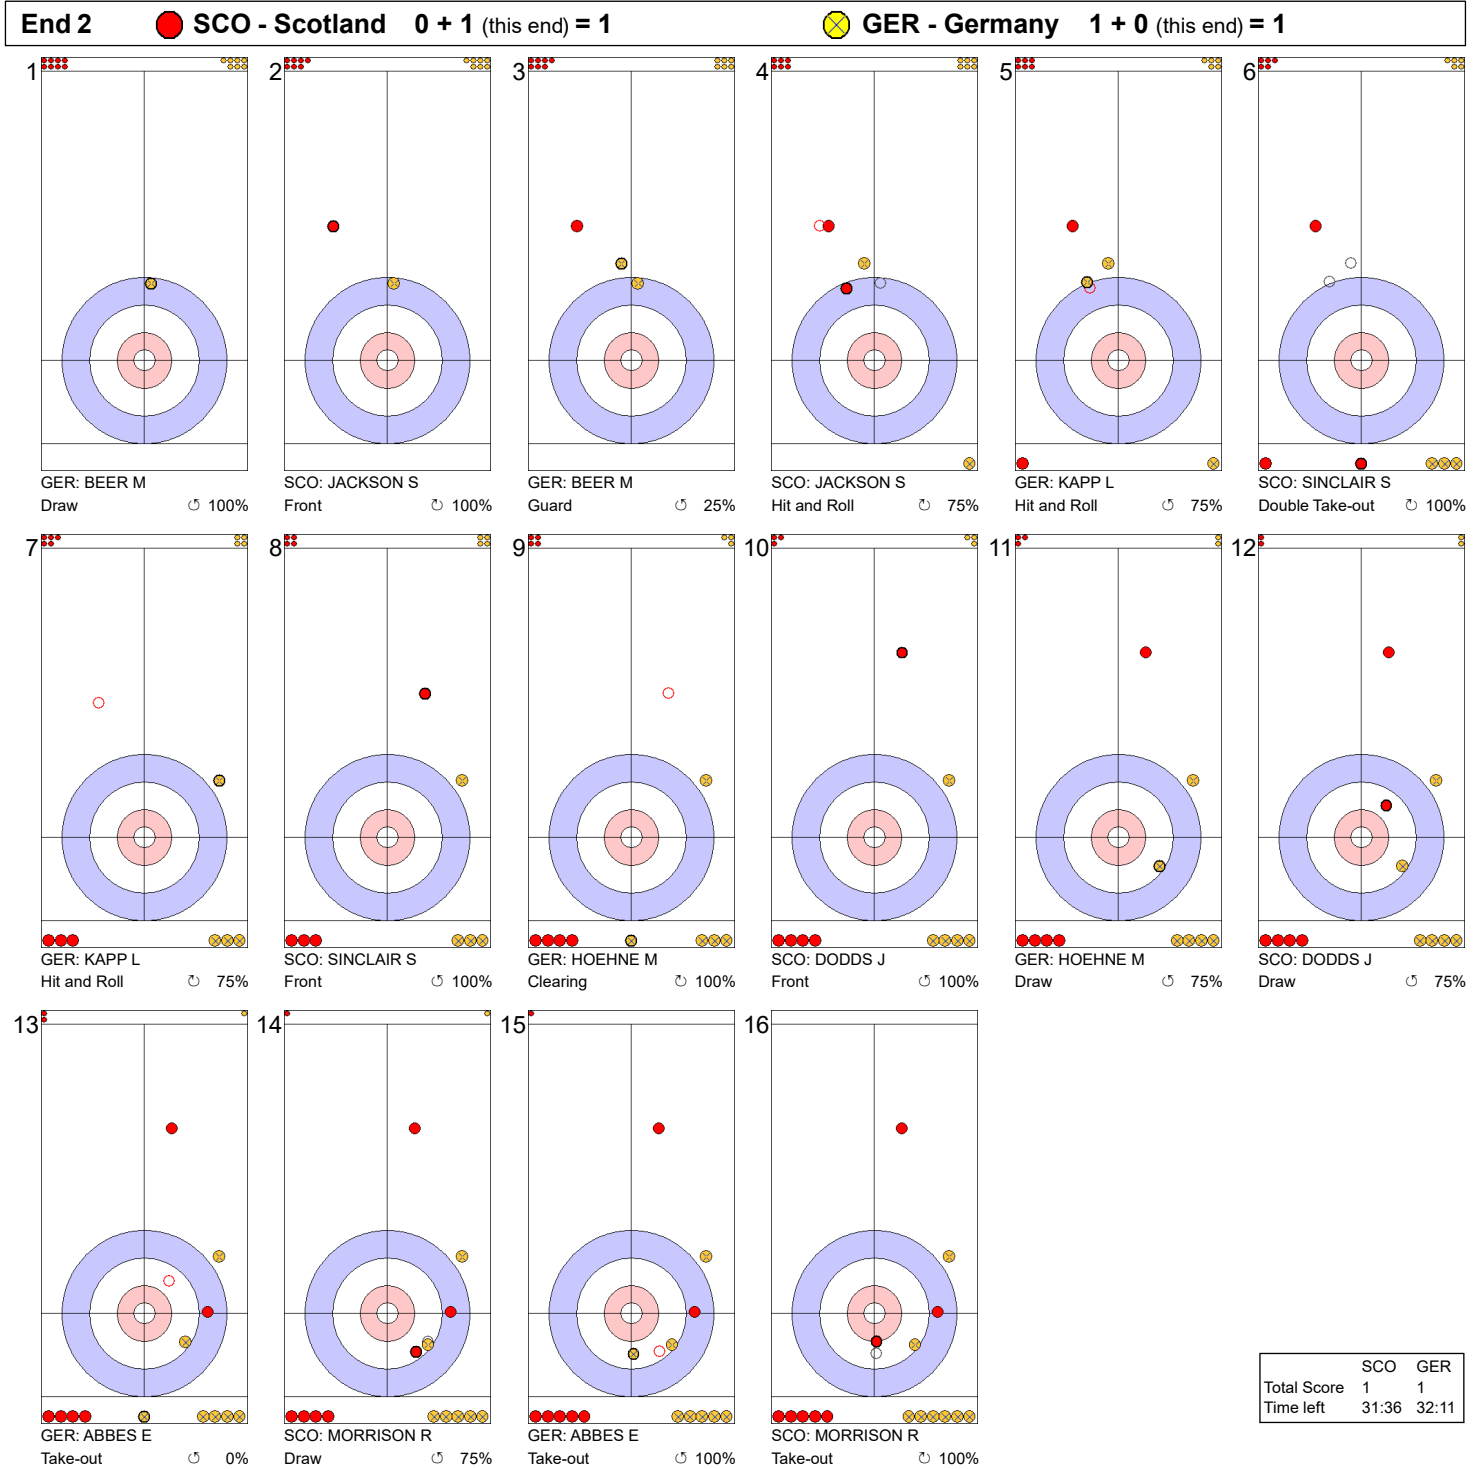

Game - Shot by Shot

Legend:
 ↻ Clockwise ↺ Counter-clockwise - Not considered

Game - Shot by Shot

Legend:
 ↻ Clockwise ↺ Counter-clockwise - Not considered

Game - Shot by Shot

Legend:
 ↻ Clockwise ↺ Counter-clockwise - Not considered

Game - Shot by Shot

End 6 ● **SCO - Scotland** 4 + 0 (this end) = 4 ● **GER - Germany** 2 + 1 (this end) = 3

	SCO	GER
Total Score	4	3
Time left	18:06	15:24

Legend:
 ↻ Clockwise ↺ Counter-clockwise - Not considered

	SCO	GER
Total Score	4	3
Time left	14:34	12:39

Legend:
 ↻ Clockwise ↺ Counter-clockwise - Not considered

Game - Shot by Shot

Legend:
 ↻ Clockwise ↺ Counter-clockwise - Not considered

Game - Shot by Shot

End 9 ● **SCO - Scotland** 4 + 1 (this end) = 5 ● **GER - Germany** 3 + 0 (this end) = 3

	SCO	GER
Total Score	5	3
Time left	6:23	5:08

Legend:
 ↻ Clockwise ↺ Counter-clockwise - Not considered