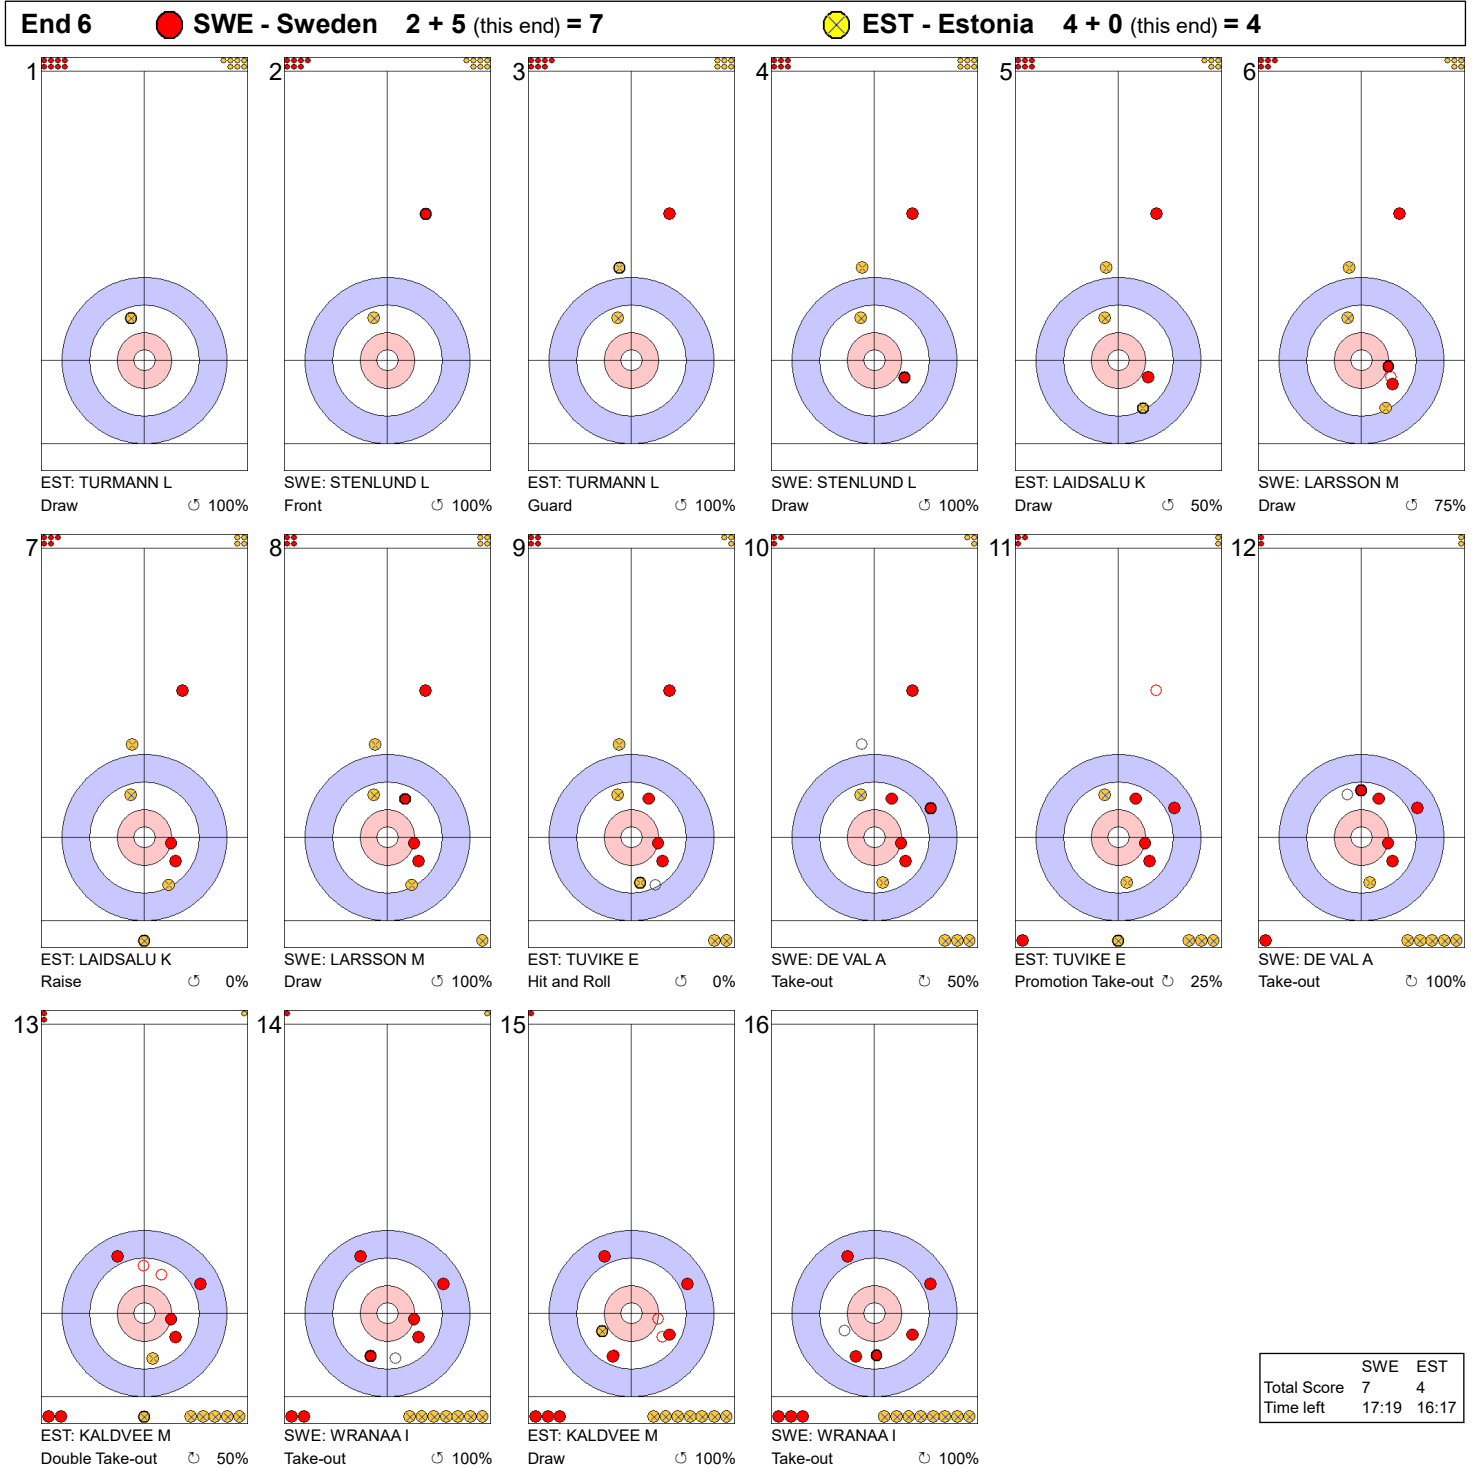

**End 3**   ● **SWE - Sweden** 1 + 0 (this end) = 1   ● **EST - Estonia** 0 + 1 (this end) = 1

	SWE	EST
Total Score	1	1
Time left	28:26	28:10

**Legend:**  
 ↻ Clockwise      ↺ Counter-clockwise      - Not considered

**Game - Shot by Shot**

**Legend:**  
 ↻ Clockwise      ↺ Counter-clockwise      - Not considered

**Game - Shot by Shot**

**End 5**    ● **SWE - Sweden** 2 + 0 (this end) = 2    ● **EST - Estonia** 1 + 3 (this end) = 4

	SWE	EST
Total Score	2	4
Time left	21:22	21:38

**Legend:**  
 ↻ Clockwise      ↺ Counter-clockwise      - Not considered

**Game - Shot by Shot**

**Legend:**  
 ↻ Clockwise      ↺ Counter-clockwise      - Not considered

**Game - Shot by Shot**

**Legend:**  
 ↻ Clockwise      ↺ Counter-clockwise      - Not considered

**Game - Shot by Shot**

**Legend:**  
 Clockwise     
 Counter-clockwise     
 - Not considered

**Game - Shot by Shot**