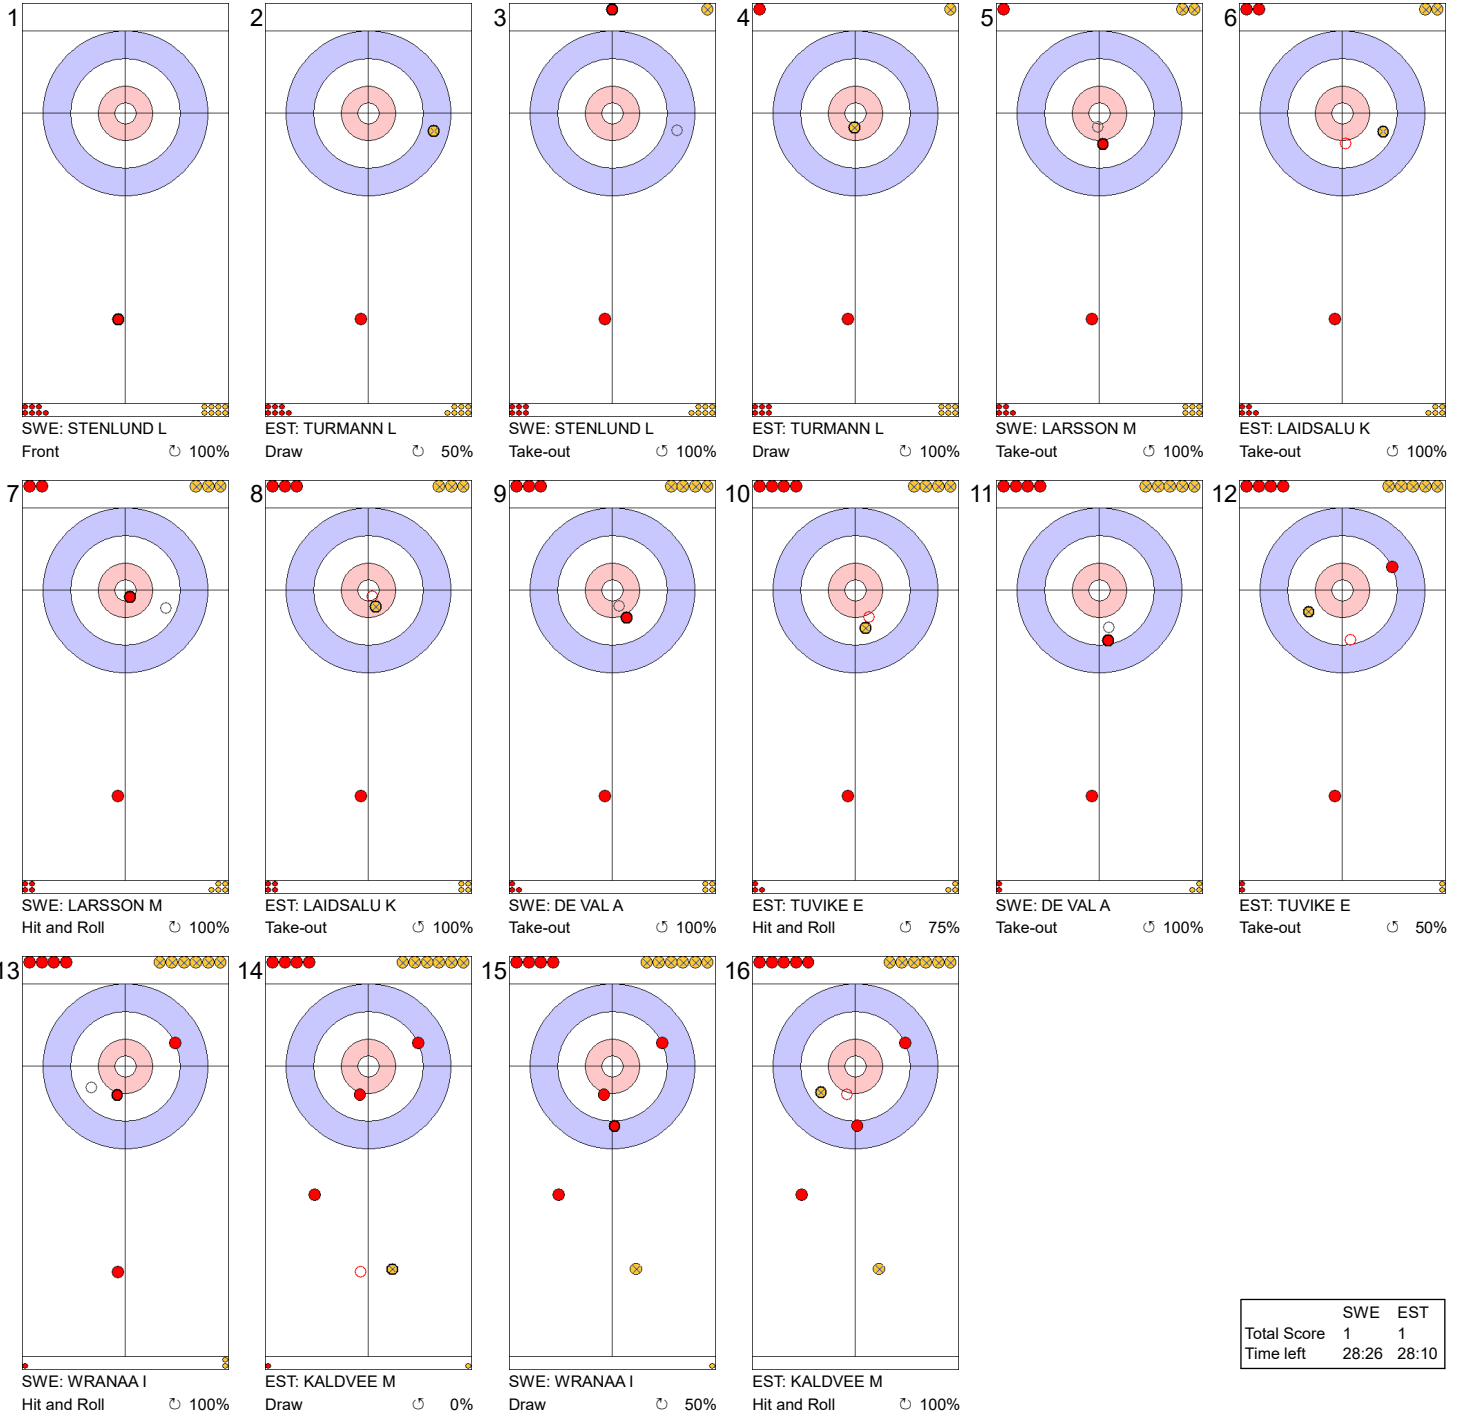

**Game - Shot by Shot**

**Legend:**  
 Clockwise     
 Counter-clockwise     
 - Not considered

**Game - Shot by Shot**

**Legend:**  
 ↻ Clockwise   ↺ Counter-clockwise   - Not considered

**Game - Shot by Shot**

**End 3**   ● **SWE - Sweden** 1 + 0 (this end) = 1   ● **EST - Estonia** 0 + 1 (this end) = 1

	SWE	EST
Total Score	1	1
Time left	28:26	28:10

**Legend:**  
 ↻ Clockwise      ↺ Counter-clockwise      - Not considered

**Game - Shot by Shot**

**Legend:**  
 ↻ Clockwise      ↺ Counter-clockwise      - Not considered

**Game - Shot by Shot**

**End 5**    ● **SWE - Sweden** 2 + 0 (this end) = 2    ● **EST - Estonia** 1 + 3 (this end) = 4

**Game - Shot by Shot**

**Legend:**  
 ↻ Clockwise      ↺ Counter-clockwise      - Not considered

**Game - Shot by Shot**

**Legend:**  
 Clockwise     
 Counter-clockwise     
 - Not considered

**Game - Shot by Shot**