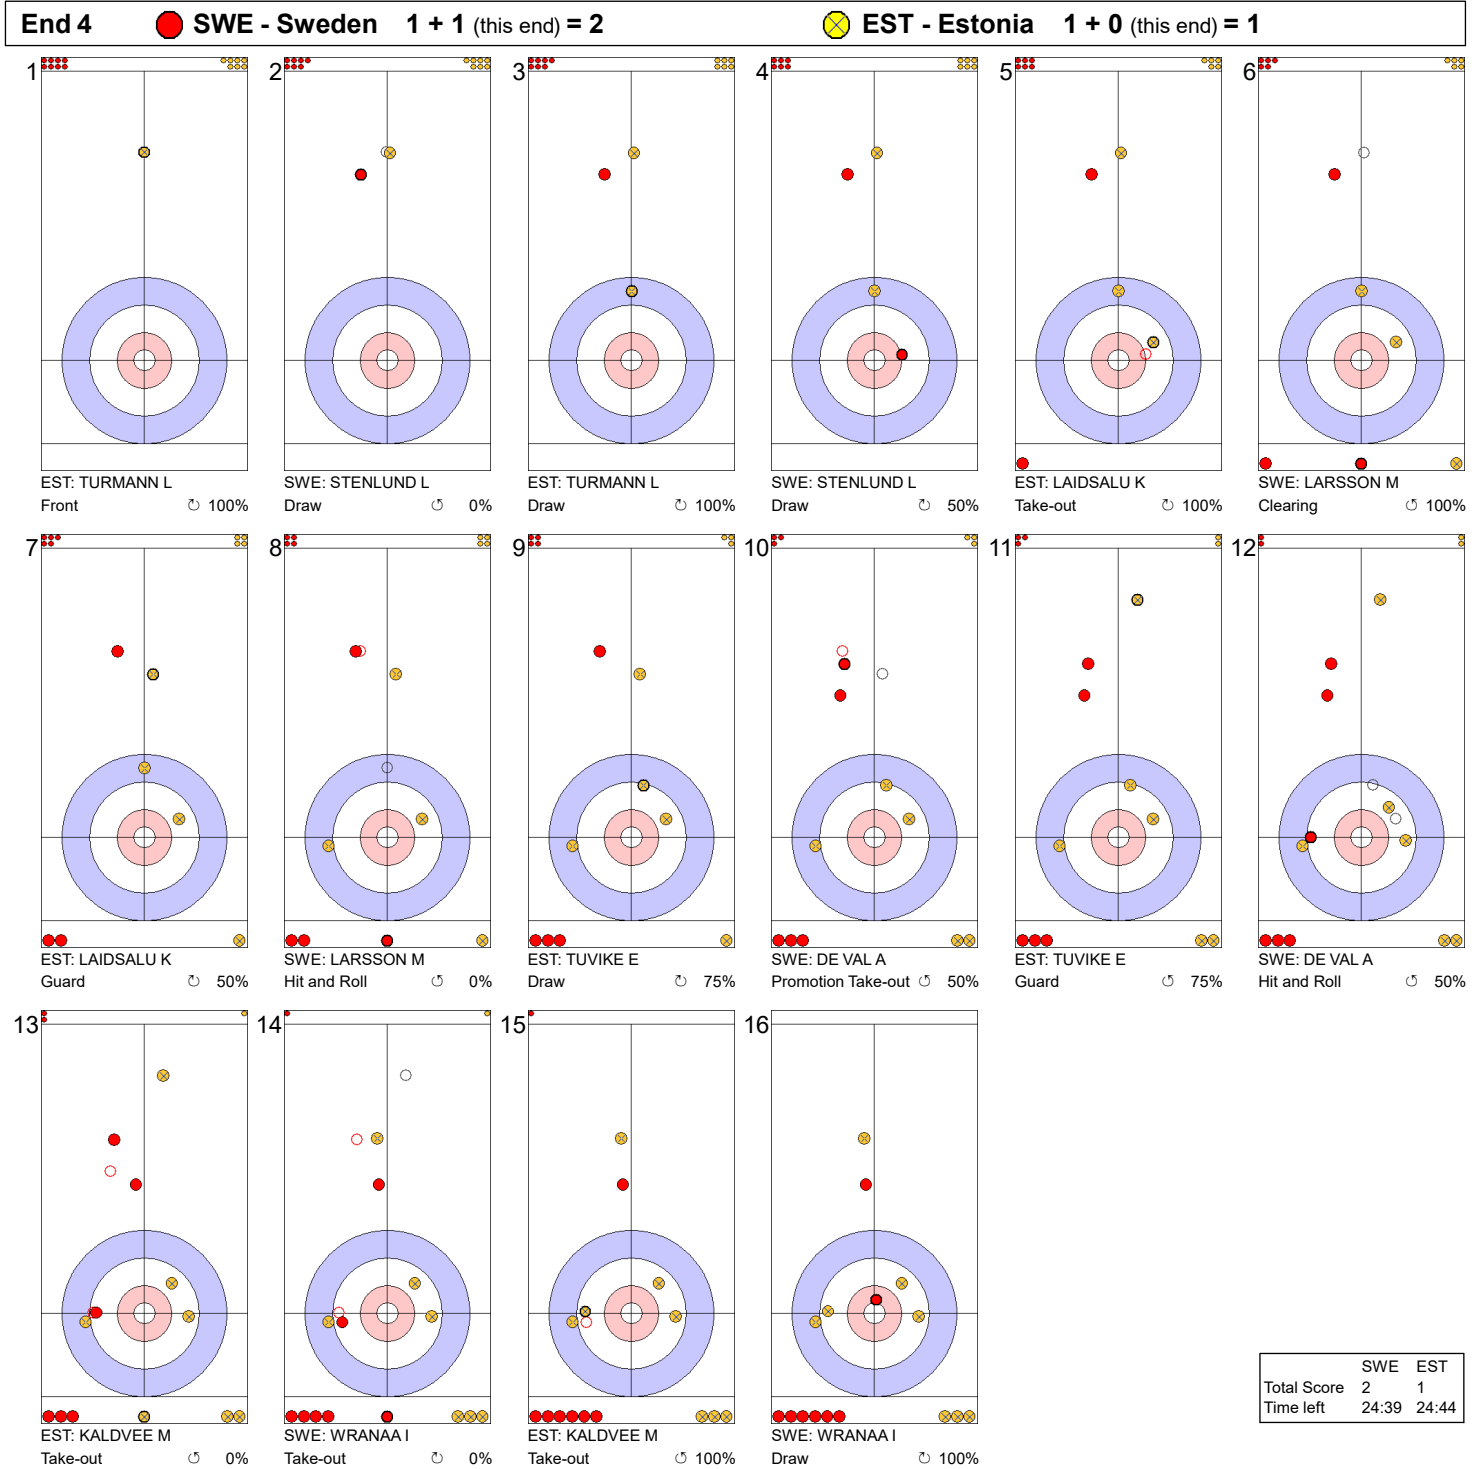

**Game - Shot by Shot**

**Legend:**  
 Clockwise     
 Counter-clockwise     
 - Not considered

**Game - Shot by Shot**

**Legend:**  
 ↻ Clockwise   ↺ Counter-clockwise   - Not considered

**Game - Shot by Shot**

**End 3**   ● **SWE - Sweden** 1 + 0 (this end) = 1   ● **EST - Estonia** 0 + 1 (this end) = 1

	SWE	EST
Total Score	1	1
Time left	28:26	28:10

**Legend:**  
 ↻ Clockwise      ↺ Counter-clockwise      - Not considered

**Game - Shot by Shot**

**Legend:**  
 ↻ Clockwise      ↺ Counter-clockwise      - Not considered

**Game - Shot by Shot**

**End 5**    ● **SWE - Sweden** 2 + 0 (this end) = 2    ● **EST - Estonia** 1 + 3 (this end) = 4

	SWE	EST
Total Score	2	4
Time left	21:22	21:38

**Legend:**  
 ↻ Clockwise      ↺ Counter-clockwise      - Not considered

**Game - Shot by Shot**

**Legend:**  
 ↻ Clockwise      ↺ Counter-clockwise      - Not considered