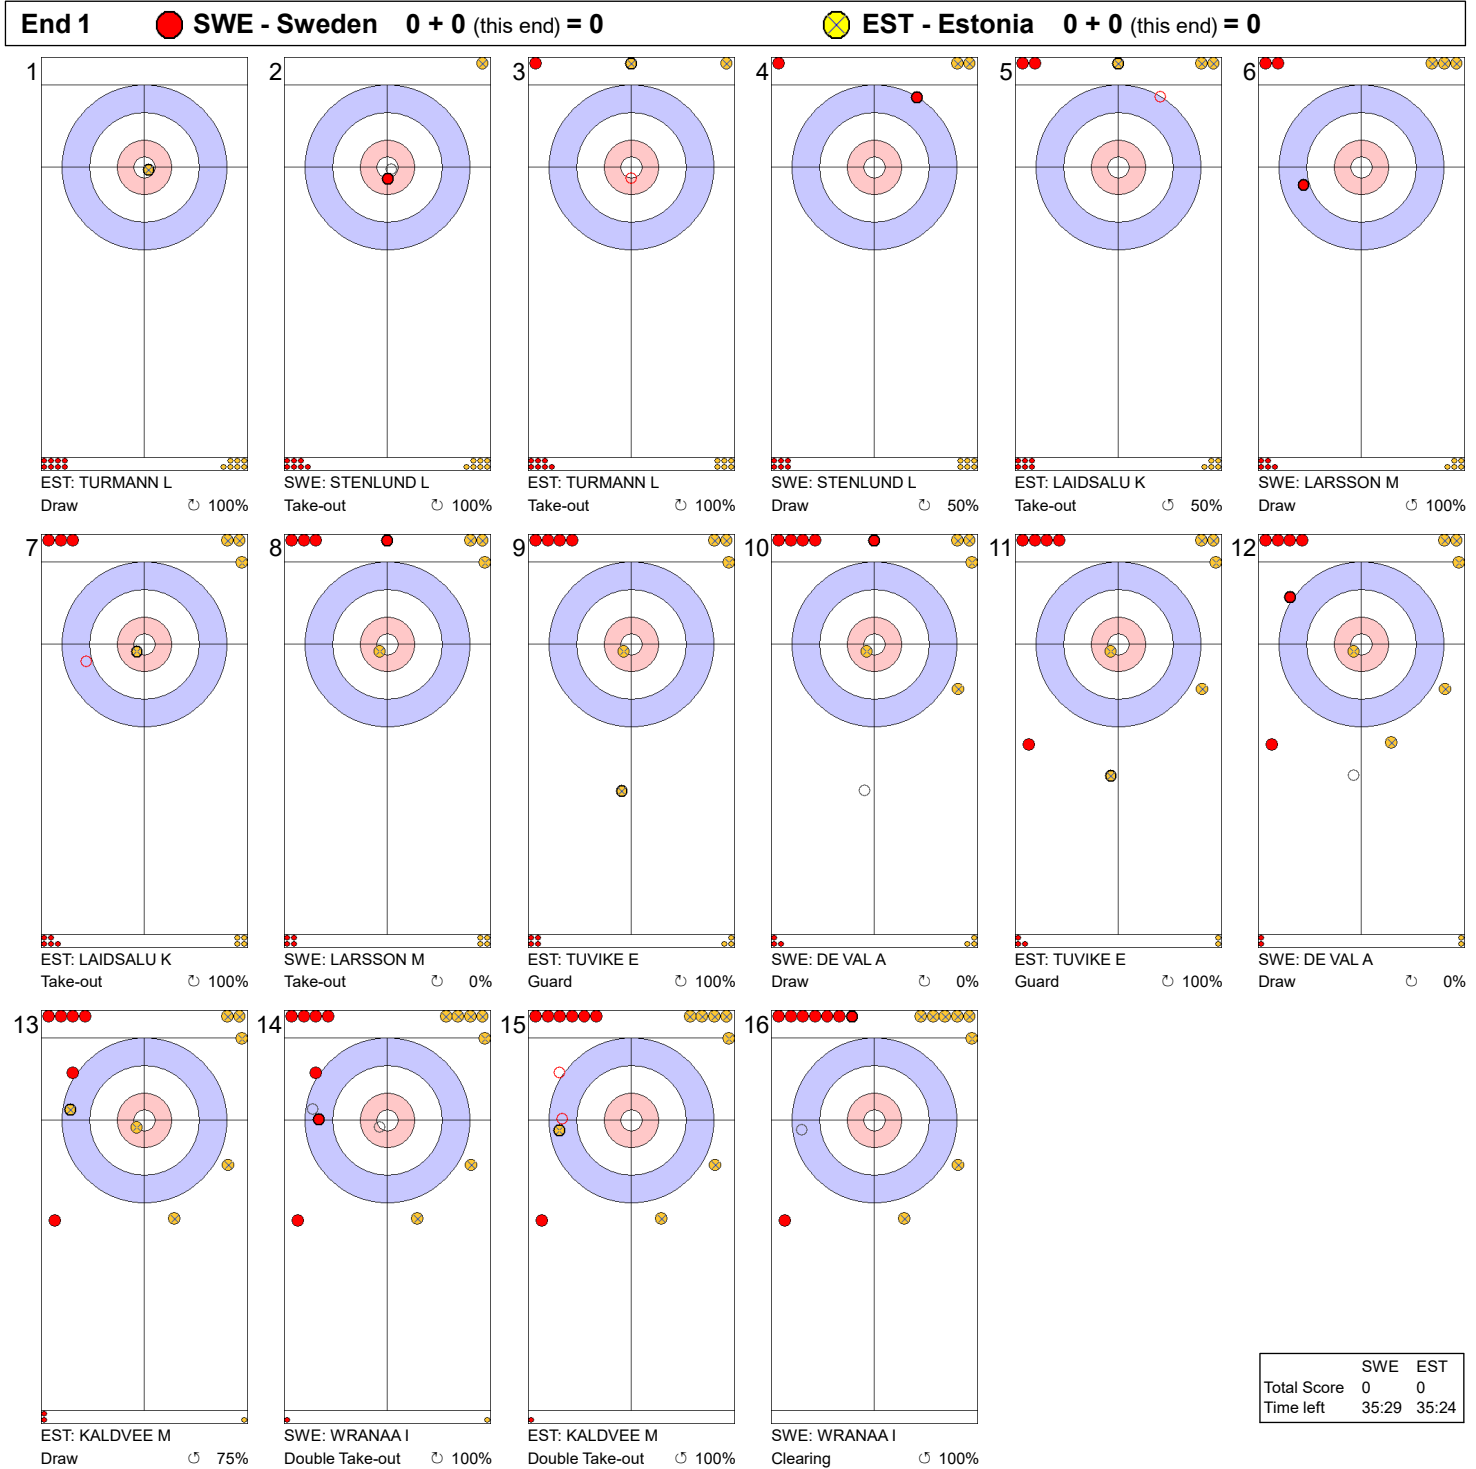

**Game - Shot by Shot**

**Legend:**  
 Clockwise     
 Counter-clockwise     
 - Not considered

**Game - Shot by Shot**

**Legend:**  
 ↻ Clockwise   ↺ Counter-clockwise   - Not considered

**Game - Shot by Shot**

**End 3**   ● **SWE - Sweden** 1 + 0 (this end) = 1   ● **EST - Estonia** 0 + 1 (this end) = 1

	SWE	EST
Total Score	1	1
Time left	28:26	28:10

**Legend:**  
 ↻ Clockwise      ↺ Counter-clockwise      - Not considered

**Game - Shot by Shot**

**Legend:**  
 ↻ Clockwise      ↺ Counter-clockwise      - Not considered

**Game - Shot by Shot**

**End 5**    ● **SWE - Sweden** 2 + 0 (this end) = 2    ● **EST - Estonia** 1 + 3 (this end) = 4

**Game - Shot by Shot**

**Legend:**  
 ↻ Clockwise      ↺ Counter-clockwise      - Not considered

**Game - Shot by Shot**

**Legend:**  
 Clockwise     
 Counter-clockwise     
 - Not considered

**Game - Shot by Shot**