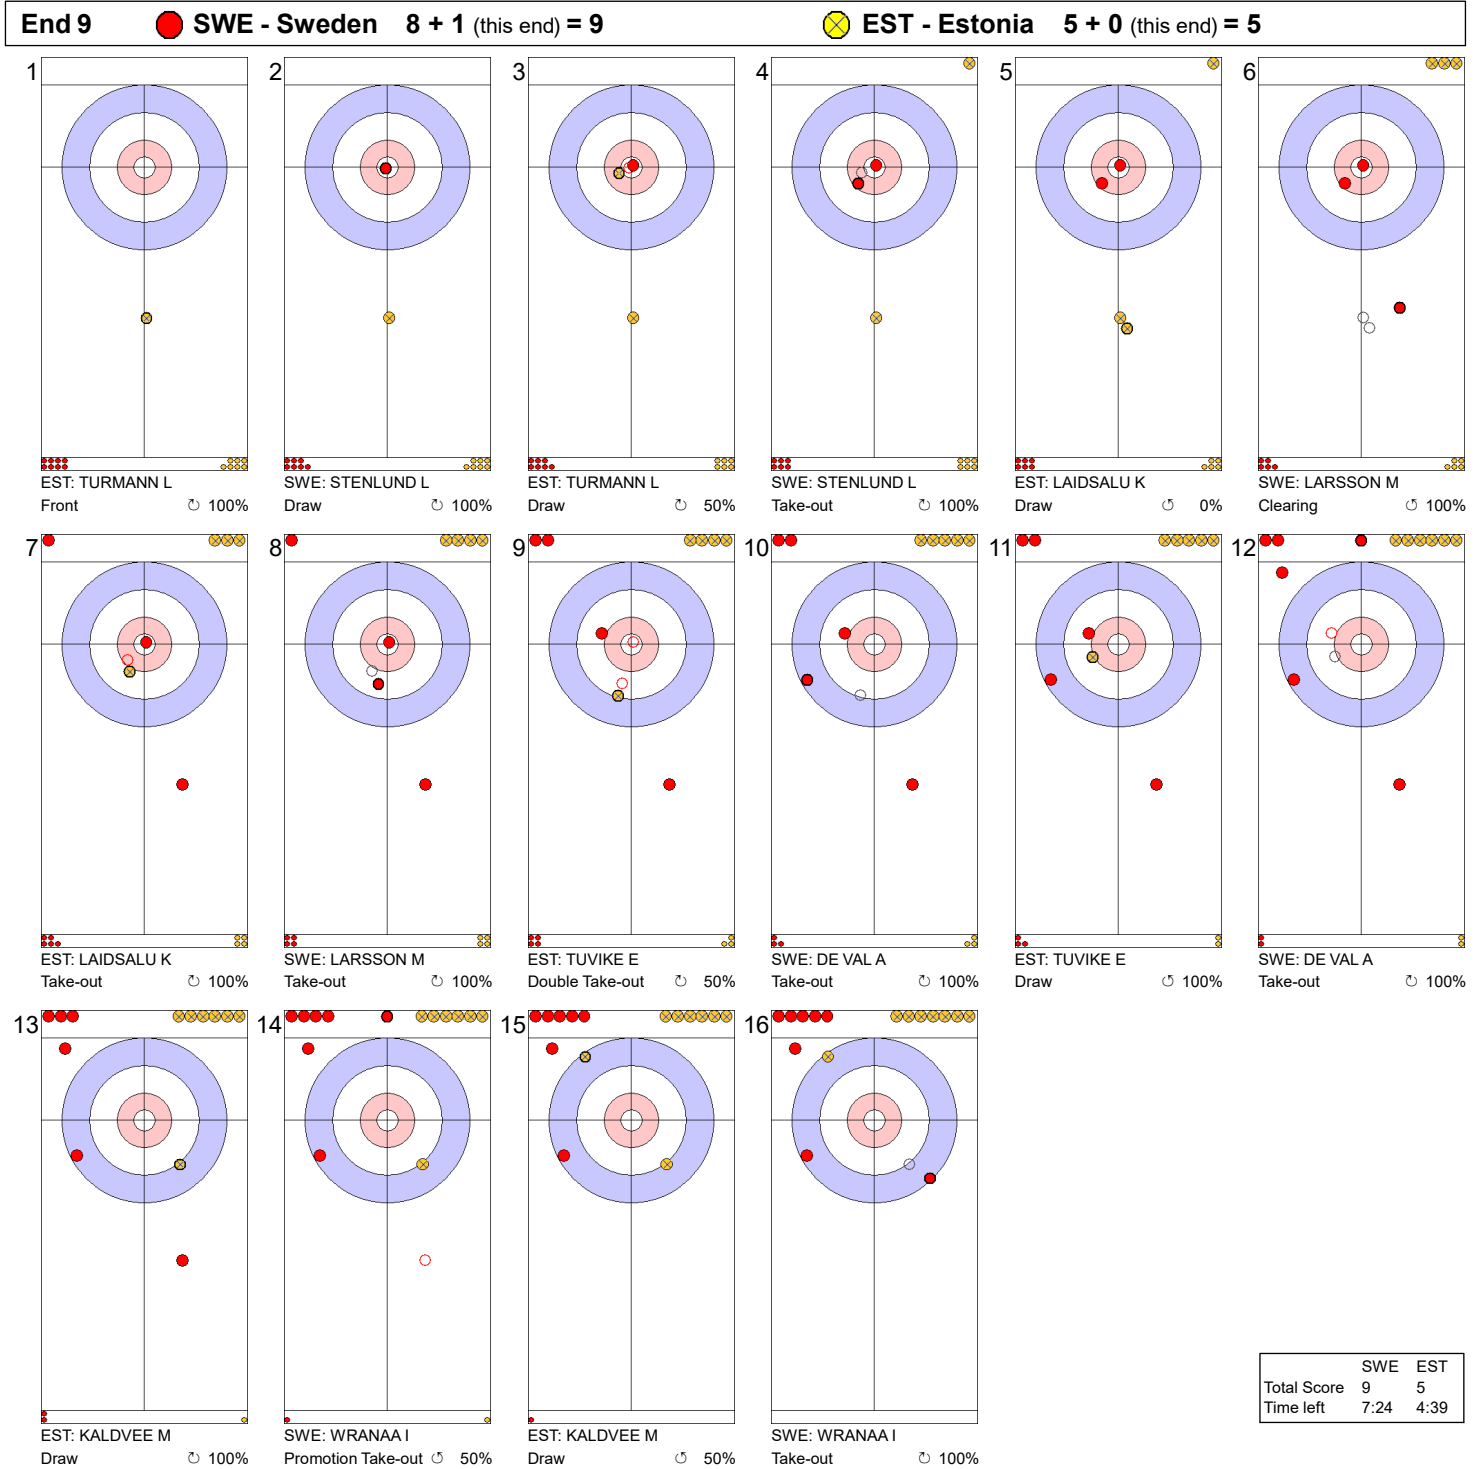

**Game - Shot by Shot**

**Legend:**  
 ↻ Clockwise      ↺ Counter-clockwise      - Not considered

**Game - Shot by Shot**

**End 5**    ● **SWE - Sweden** 2 + 0 (this end) = 2    ● **EST - Estonia** 1 + 3 (this end) = 4

	SWE	EST
Total Score	2	4
Time left	21:22	21:38

**Legend:**  
 ↻ Clockwise      ↺ Counter-clockwise      - Not considered

**Game - Shot by Shot**

**Legend:**  
 ↻ Clockwise      ↺ Counter-clockwise      - Not considered

**Game - Shot by Shot**

**Legend:**  
 ↻ Clockwise      ↺ Counter-clockwise      - Not considered

**Game - Shot by Shot**

**Legend:**  
 Clockwise     
 Counter-clockwise     
 - Not considered

**Game - Shot by Shot**

**Legend:**  
 ↻ Clockwise      ↺ Counter-clockwise      - Not considered