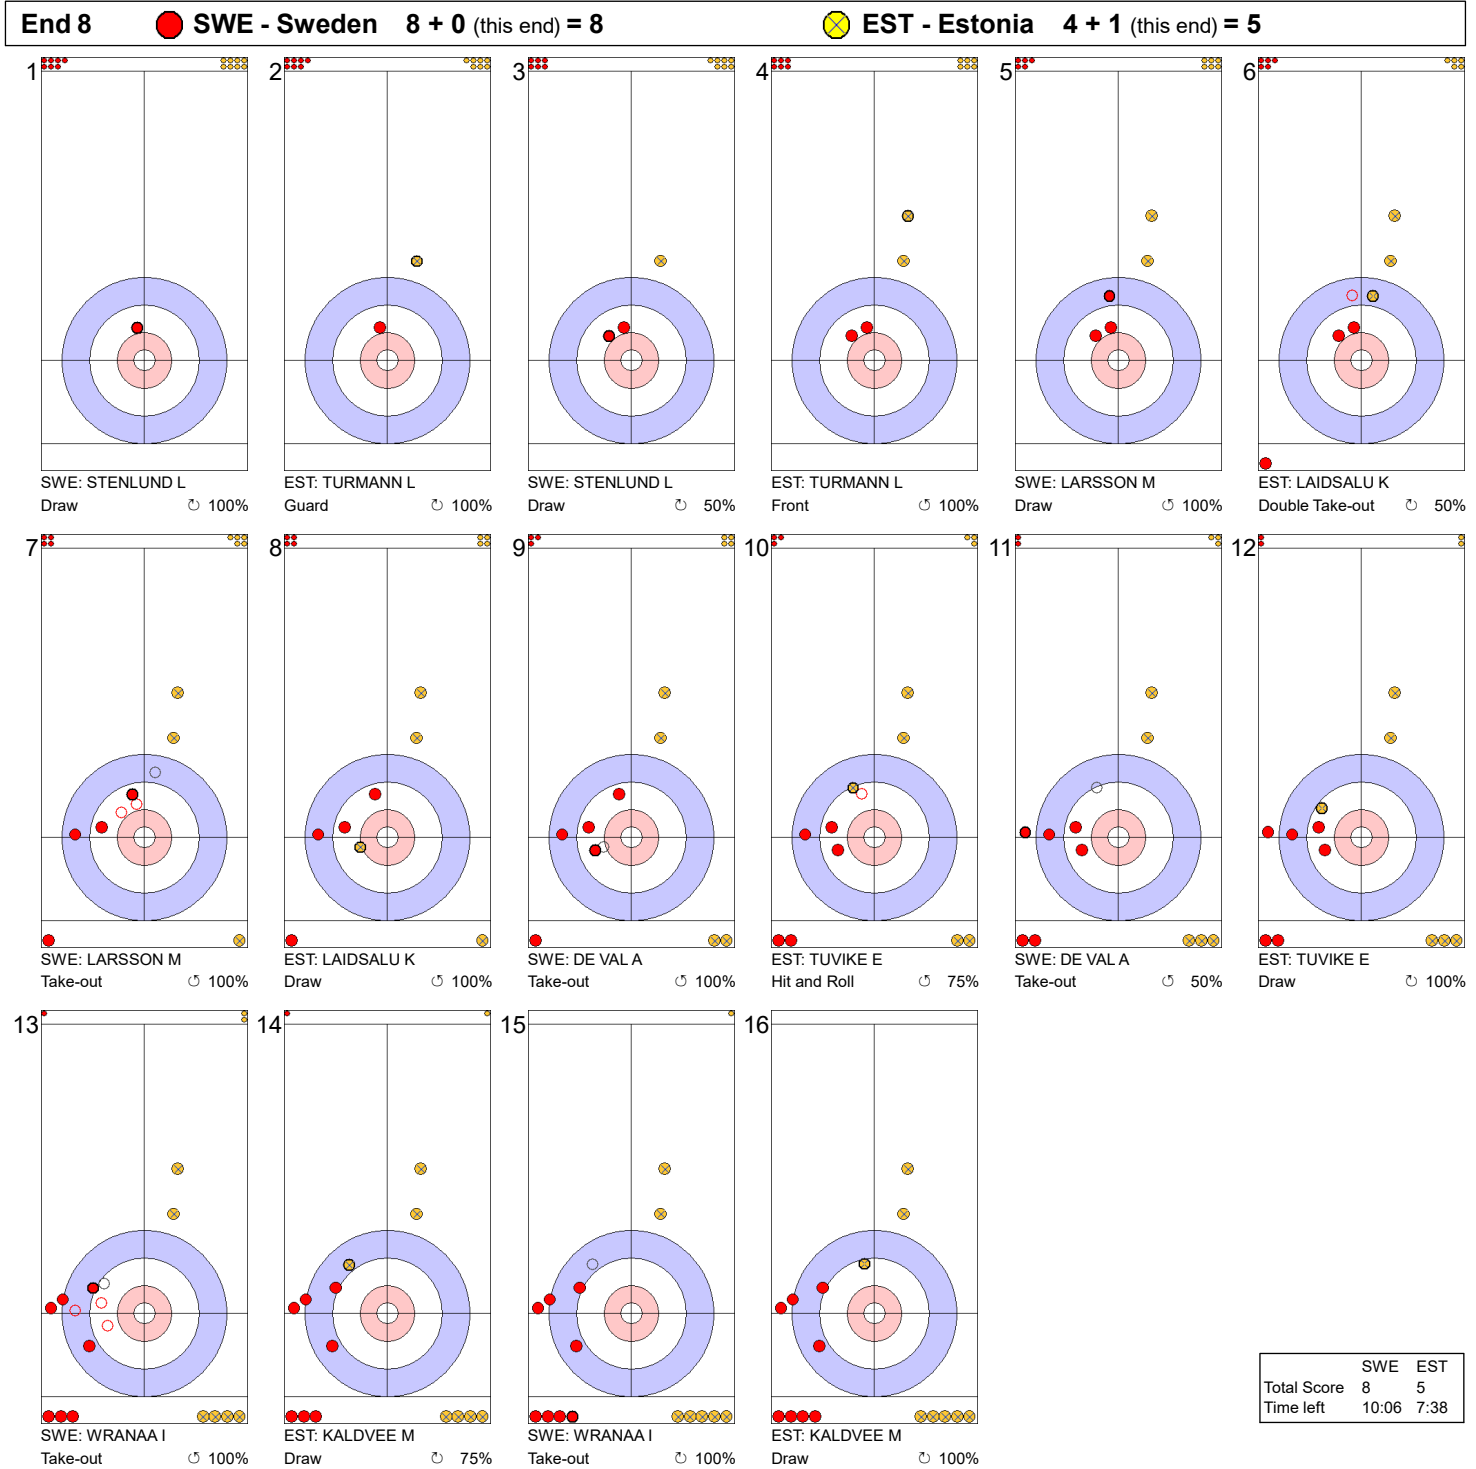

**Game - Shot by Shot**

**Legend:**  
 ↻ Clockwise      ↺ Counter-clockwise      - Not considered

**Game - Shot by Shot**

**End 5**    ● **SWE - Sweden** 2 + 0 (this end) = 2    ● **EST - Estonia** 1 + 3 (this end) = 4

	SWE	EST
Total Score	2	4
Time left	21:22	21:38

**Legend:**  
 ↻ Clockwise      ↺ Counter-clockwise      - Not considered

**Game - Shot by Shot**

**Legend:**  
 ↻ Clockwise      ↺ Counter-clockwise      - Not considered

**Game - Shot by Shot**

**Legend:**  
 ↻ Clockwise      ↺ Counter-clockwise      - Not considered

**Game - Shot by Shot**

**Legend:**  
 Clockwise     
 Counter-clockwise     
 - Not considered

**Game - Shot by Shot**

**Legend:**  
 ↻ Clockwise      ↺ Counter-clockwise      - Not considered