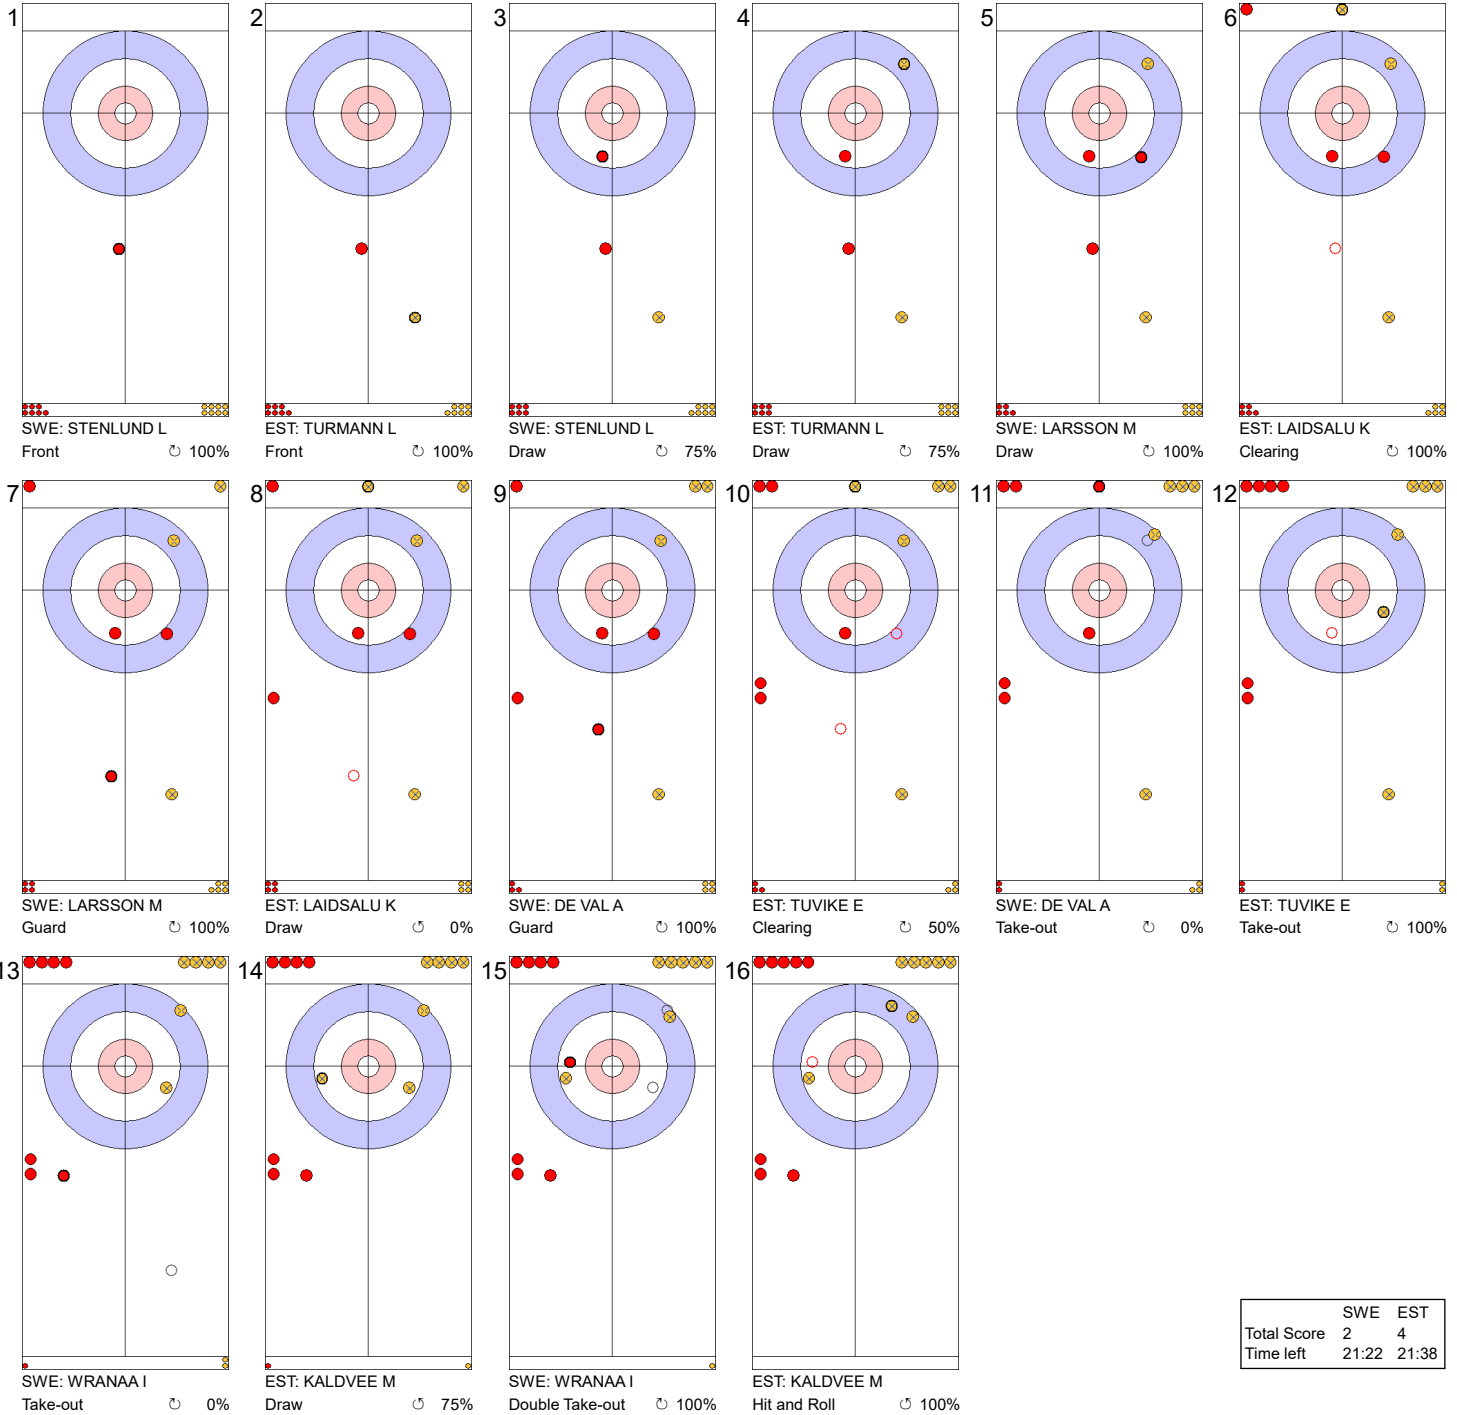

**Game - Shot by Shot**

**Legend:**  
 Clockwise     
 Counter-clockwise     
 - Not considered

**Game - Shot by Shot**

**Legend:**  
 ↻ Clockwise   ↺ Counter-clockwise   - Not considered

**Game - Shot by Shot**

**End 3**   ● **SWE - Sweden** 1 + 0 (this end) = 1   ● **EST - Estonia** 0 + 1 (this end) = 1

	SWE	EST
Total Score	1	1
Time left	28:26	28:10

**Legend:**  
 ↻ Clockwise      ↺ Counter-clockwise      - Not considered

**Game - Shot by Shot**

**Legend:**  
 ↻ Clockwise      ↺ Counter-clockwise      - Not considered

**Game - Shot by Shot**

**End 5**    ● **SWE - Sweden** 2 + 0 (this end) = 2    ● **EST - Estonia** 1 + 3 (this end) = 4

**Game - Shot by Shot**

**Legend:**  
 ↻ Clockwise      ↺ Counter-clockwise      - Not considered

**Game - Shot by Shot**

**Legend:**  
 Clockwise     
 Counter-clockwise     
 - Not considered

**Game - Shot by Shot**