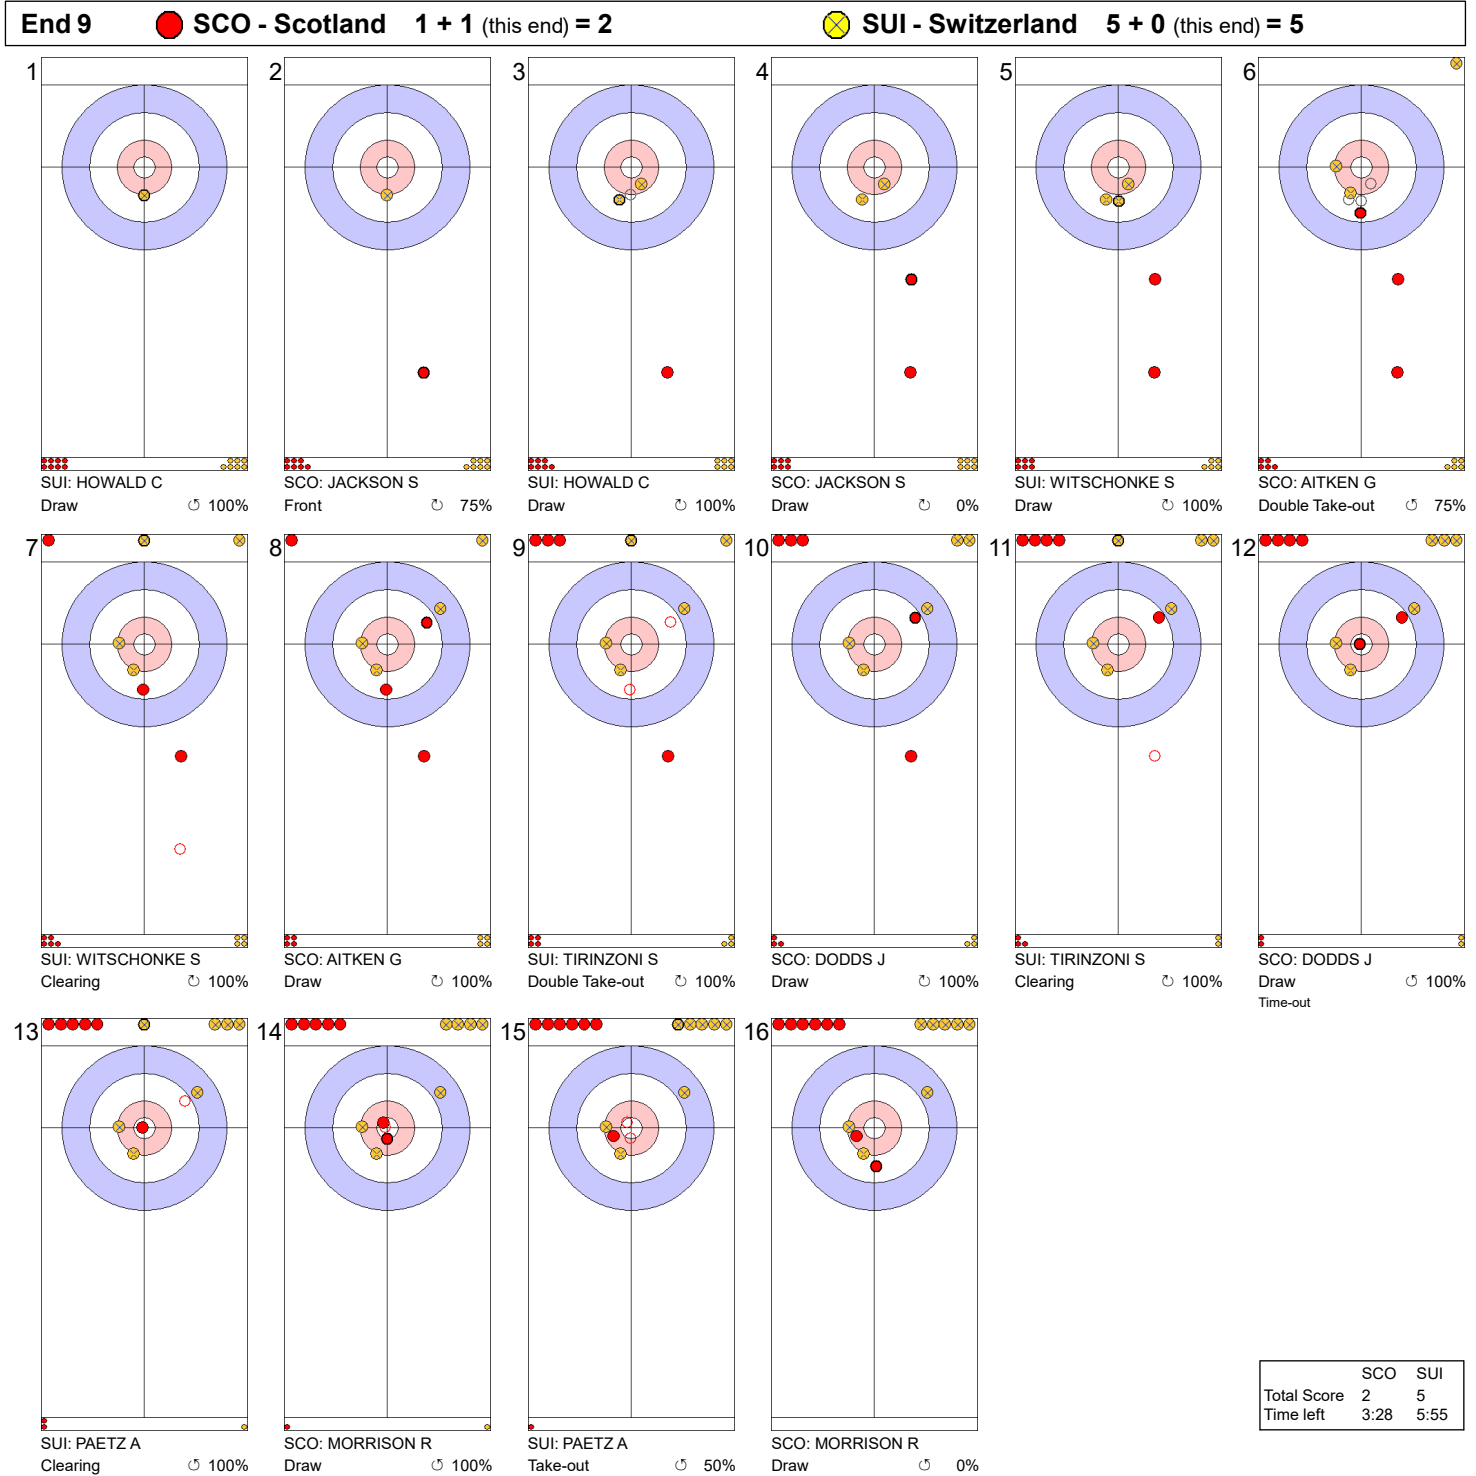

Game - Shot by Shot

Legend:
 ↻ Clockwise ↺ Counter-clockwise - Not considered

Game - Shot by Shot

	SCO	SUI
Total Score	0	1
Time left	27:44	30:10

Legend:
 ↻ Clockwise ↺ Counter-clockwise - Not considered

Game - Shot by Shot

Legend:
 ↻ Clockwise ↺ Counter-clockwise - Not considered

Game - Shot by Shot

Legend:
 ↻ Clockwise ↺ Counter-clockwise - Not considered

Game - Shot by Shot

End 7 ● **SCO - Scotland** 1 + 0 (this end) = 1 ● **SUI - Switzerland** 3 + 0 (this end) = 3

	SCO	SUI
Total Score	1	3
Time left	10:15	12:46

Legend:
 ↻ Clockwise ↺ Counter-clockwise - Not considered

Game - Shot by Shot

Legend:
 ↻ Clockwise ↺ Counter-clockwise - Not considered

Game - Shot by Shot

	SCO	SUI
Total Score	2	5
Time left	3:28	5:55

Legend:
 Clockwise
 Counter-clockwise
 - Not considered