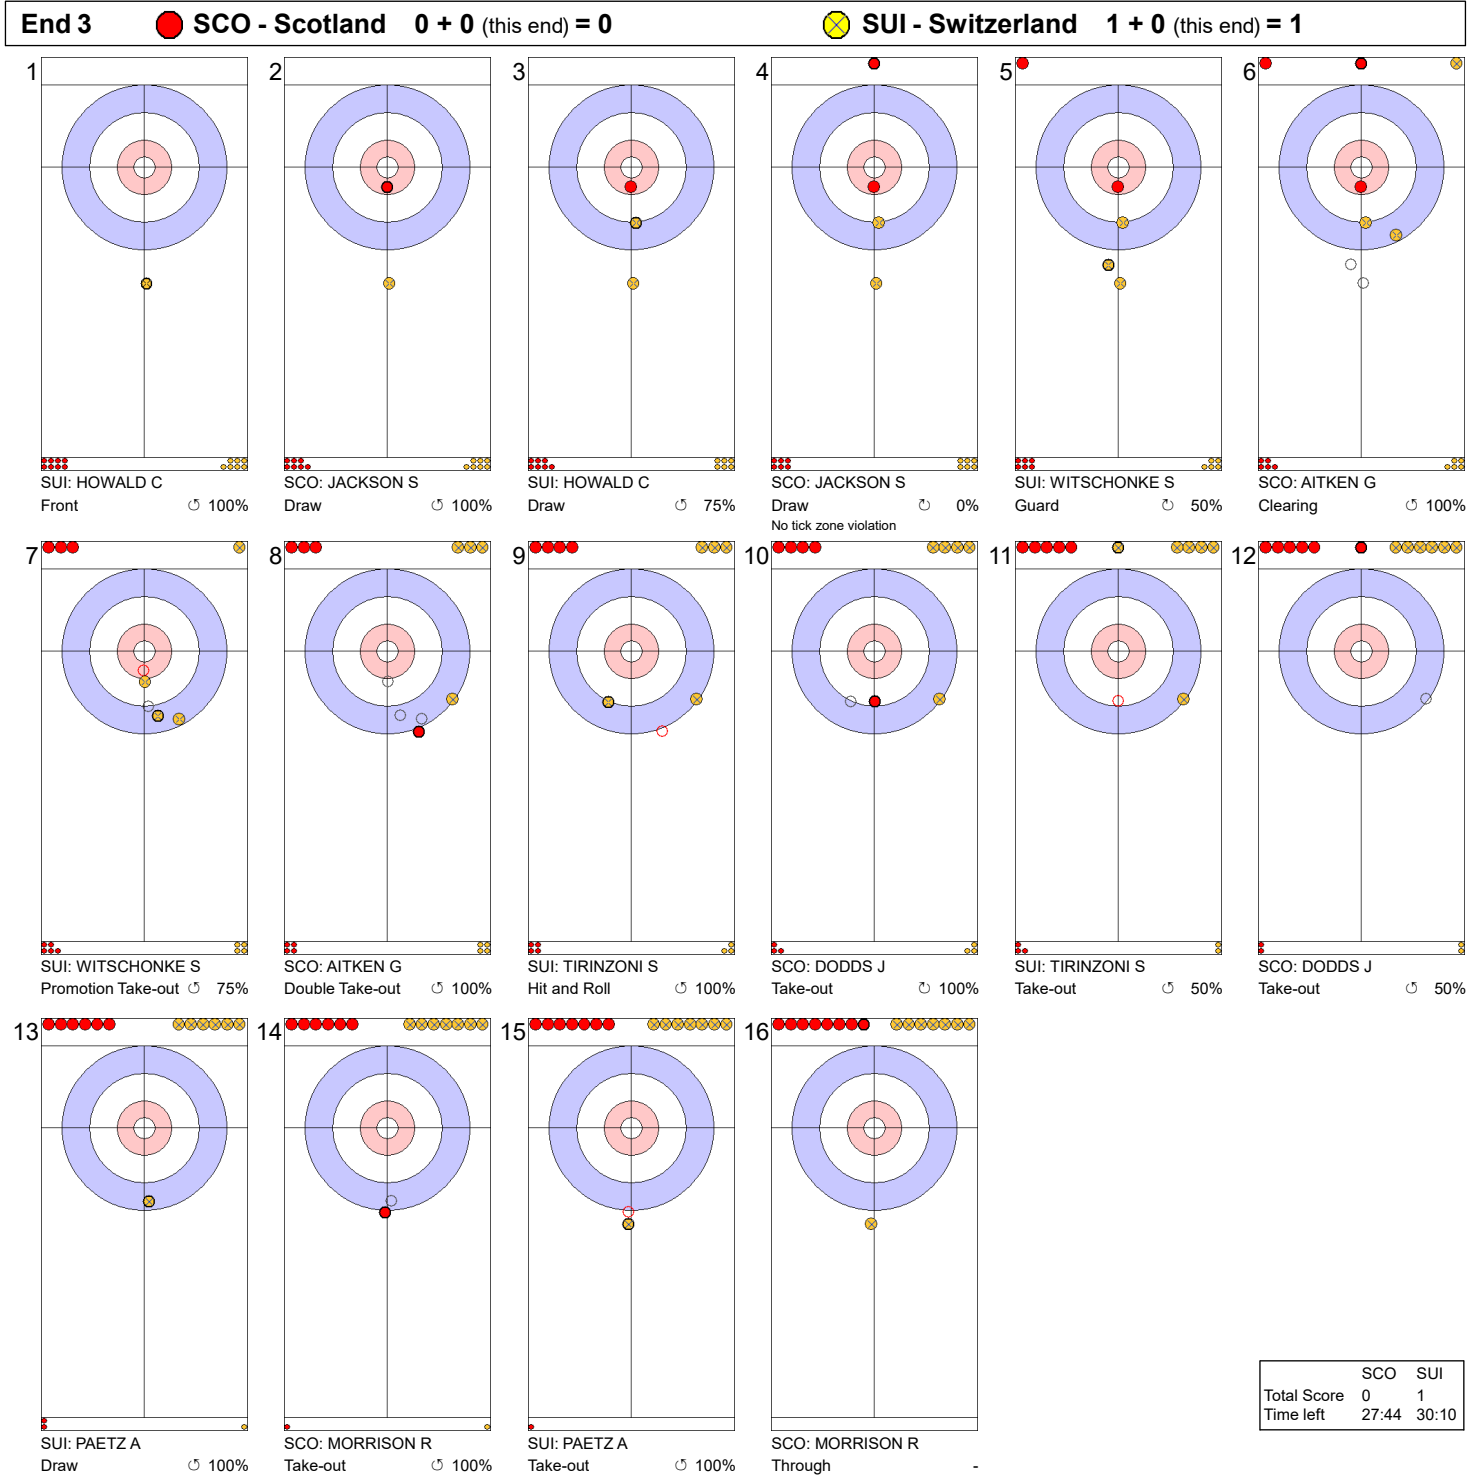

Game - Shot by Shot

Legend:
 ↻ Clockwise ↺ Counter-clockwise - Not considered

Game - Shot by Shot

	SCO	SUI
Total Score	0	1
Time left	27:44	30:10

Legend:
 ↻ Clockwise ↺ Counter-clockwise - Not considered

Game - Shot by Shot

Legend:
 ↻ Clockwise ↺ Counter-clockwise - Not considered

Game - Shot by Shot

Legend:
 ↻ Clockwise ↺ Counter-clockwise - Not considered

Game - Shot by Shot

End 7 ● **SCO - Scotland** 1 + 0 (this end) = 1 ● **SUI - Switzerland** 3 + 0 (this end) = 3

	SCO	SUI
Total Score	1	3
Time left	10:15	12:46

Legend:
 ↻ Clockwise ↺ Counter-clockwise - Not considered

Game - Shot by Shot

Legend:
 ↻ Clockwise ↺ Counter-clockwise - Not considered

Game - Shot by Shot

	SCO	SUI
Total Score	2	5
Time left	3:28	5:55

Legend:
 Clockwise
 Counter-clockwise
 - Not considered