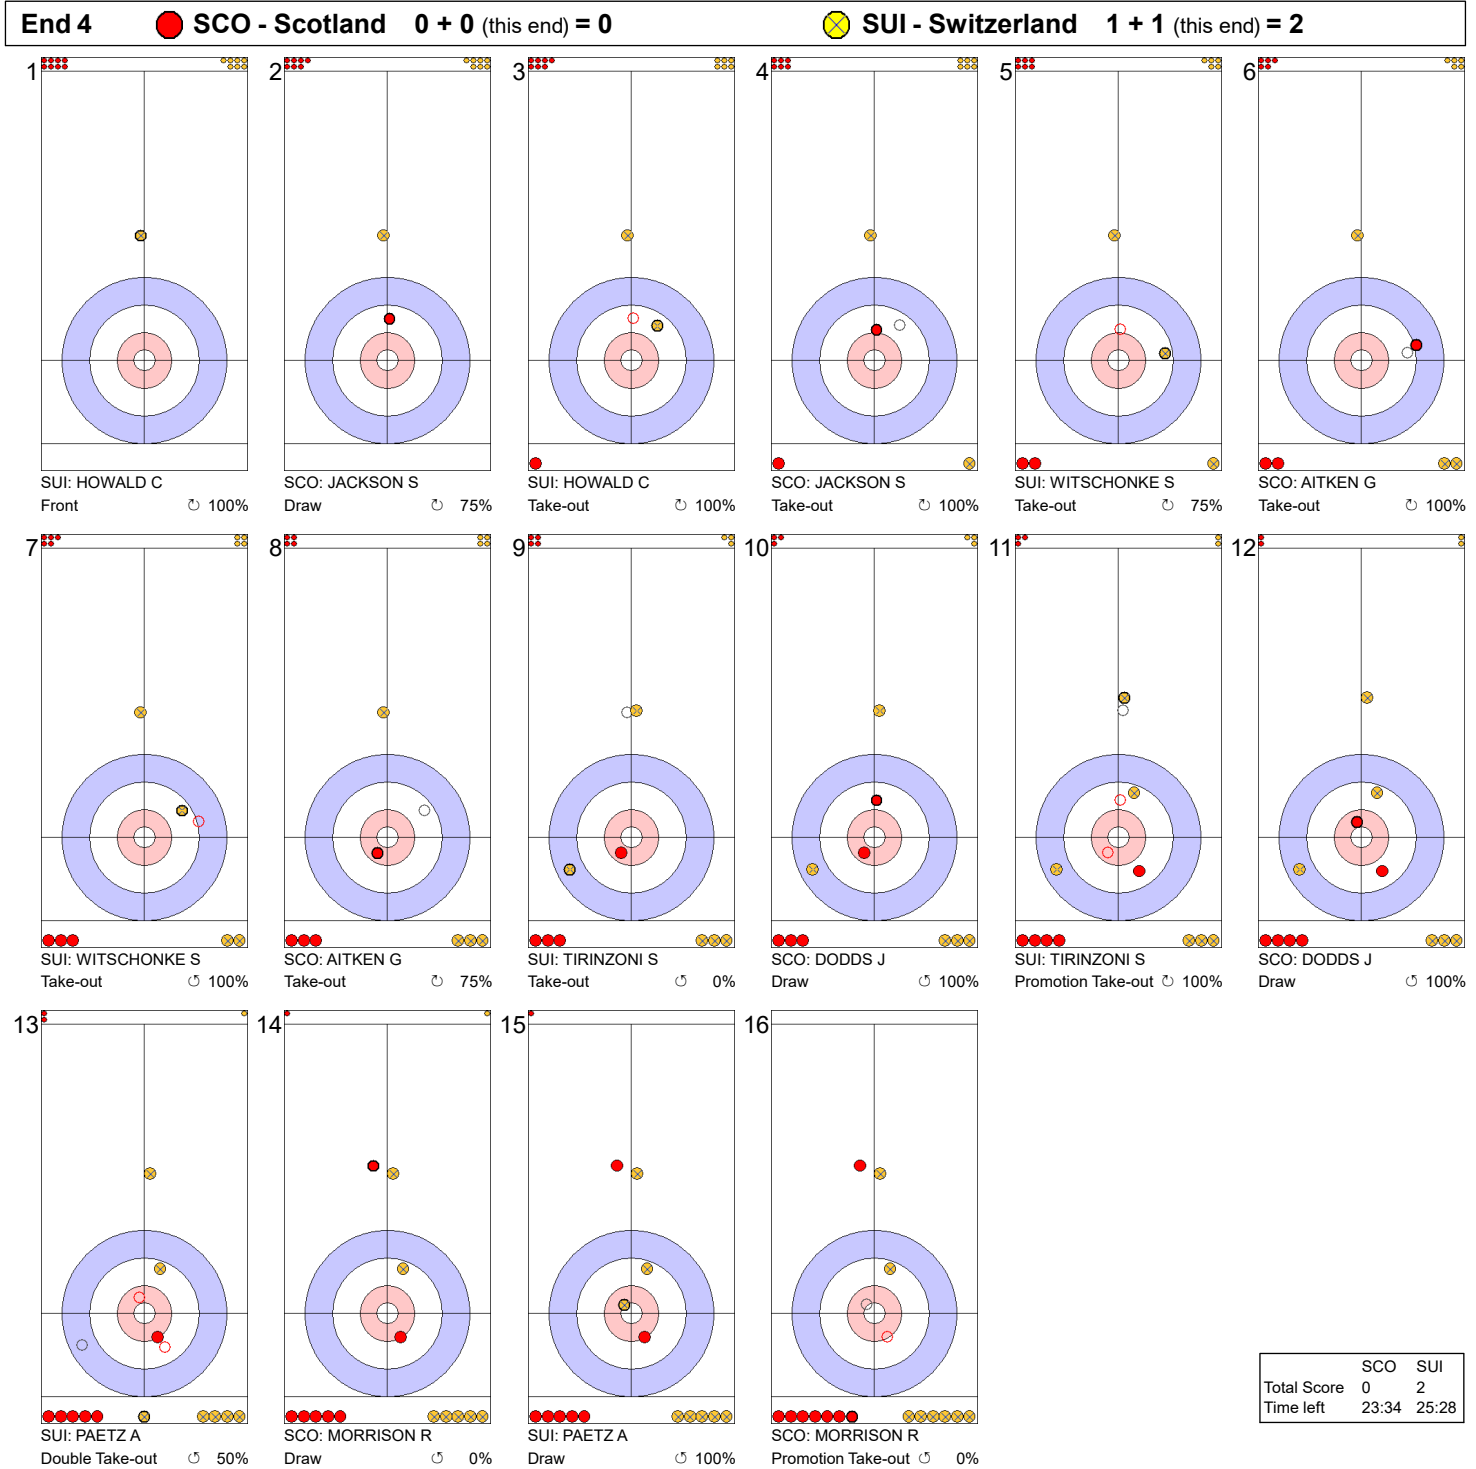

Game - Shot by Shot

Legend:
 ↻ Clockwise ↺ Counter-clockwise - Not considered

Game - Shot by Shot

	SCO	SUI
Total Score	0	1
Time left	27:44	30:10

Legend:
 ↻ Clockwise ↺ Counter-clockwise - Not considered

Game - Shot by Shot

Legend:
 ↻ Clockwise ↺ Counter-clockwise - Not considered

Game - Shot by Shot

Legend:
 ↻ Clockwise ↺ Counter-clockwise - Not considered

Game - Shot by Shot

End 7 ● **SCO - Scotland** 1 + 0 (this end) = 1 ● **SUI - Switzerland** 3 + 0 (this end) = 3

	SCO	SUI
Total Score	1	3
Time left	10:15	12:46

Legend:
 ↻ Clockwise ↺ Counter-clockwise - Not considered

Game - Shot by Shot

Legend:
 ↻ Clockwise ↺ Counter-clockwise - Not considered

Game - Shot by Shot

	SCO	SUI
Total Score	2	5
Time left	3:28	5:55

Legend:
 Clockwise
 Counter-clockwise
 - Not considered