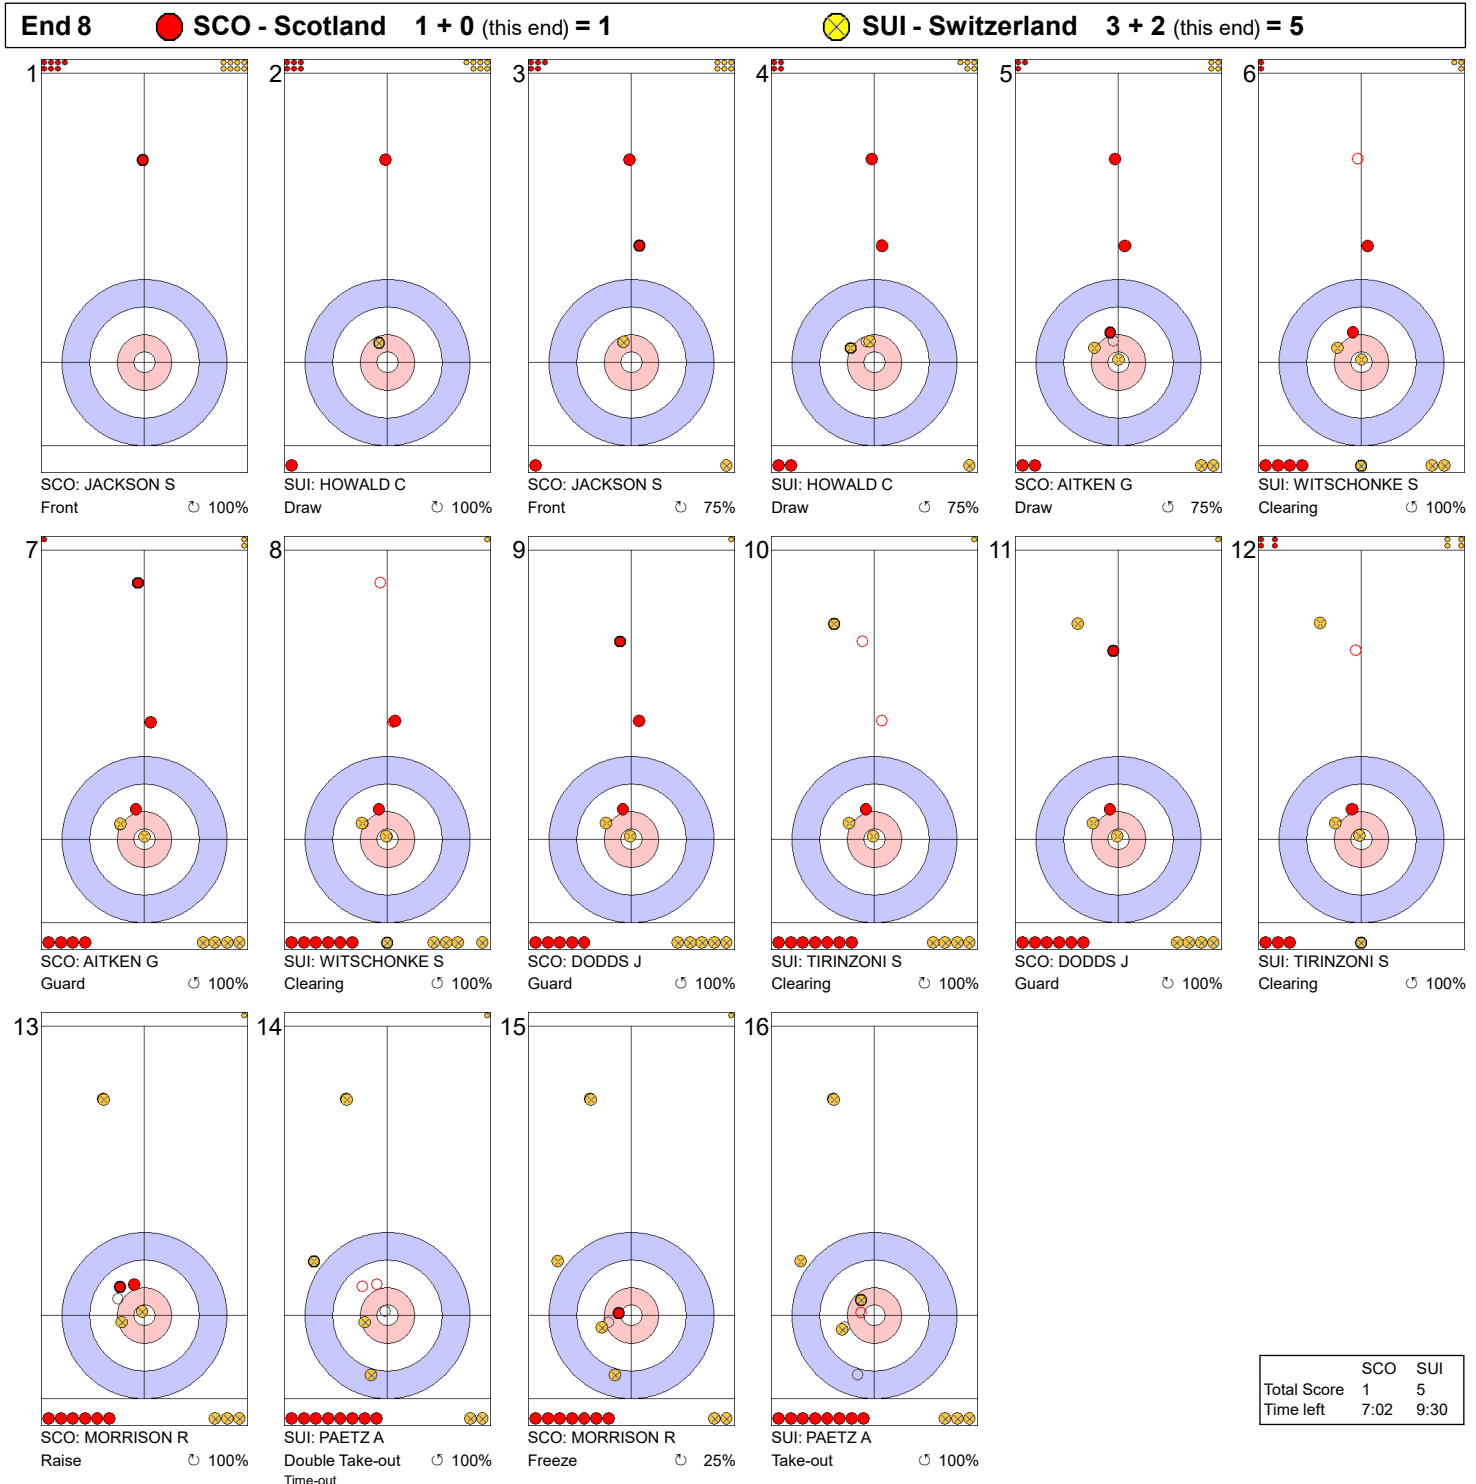

Game - Shot by Shot

Legend:
 ↻ Clockwise ↺ Counter-clockwise - Not considered

Game - Shot by Shot

	SCO	SUI
Total Score	0	1
Time left	27:44	30:10

Legend:
 ↻ Clockwise ↺ Counter-clockwise - Not considered

Game - Shot by Shot

Legend:
 ↻ Clockwise ↺ Counter-clockwise - Not considered

Game - Shot by Shot

Legend:
 ↻ Clockwise ↺ Counter-clockwise - Not considered

Game - Shot by Shot

End 7 ● **SCO - Scotland** 1 + 0 (this end) = 1 ● **SUI - Switzerland** 3 + 0 (this end) = 3

	SCO	SUI
Total Score	1	3
Time left	10:15	12:46

Legend:
 ↻ Clockwise ↺ Counter-clockwise - Not considered

Game - Shot by Shot

Legend:
 ↻ Clockwise ↺ Counter-clockwise - Not considered

Game - Shot by Shot

	SCO	SUI
Total Score	2	5
Time left	3:28	5:55

Legend:
 Clockwise
 Counter-clockwise
 - Not considered