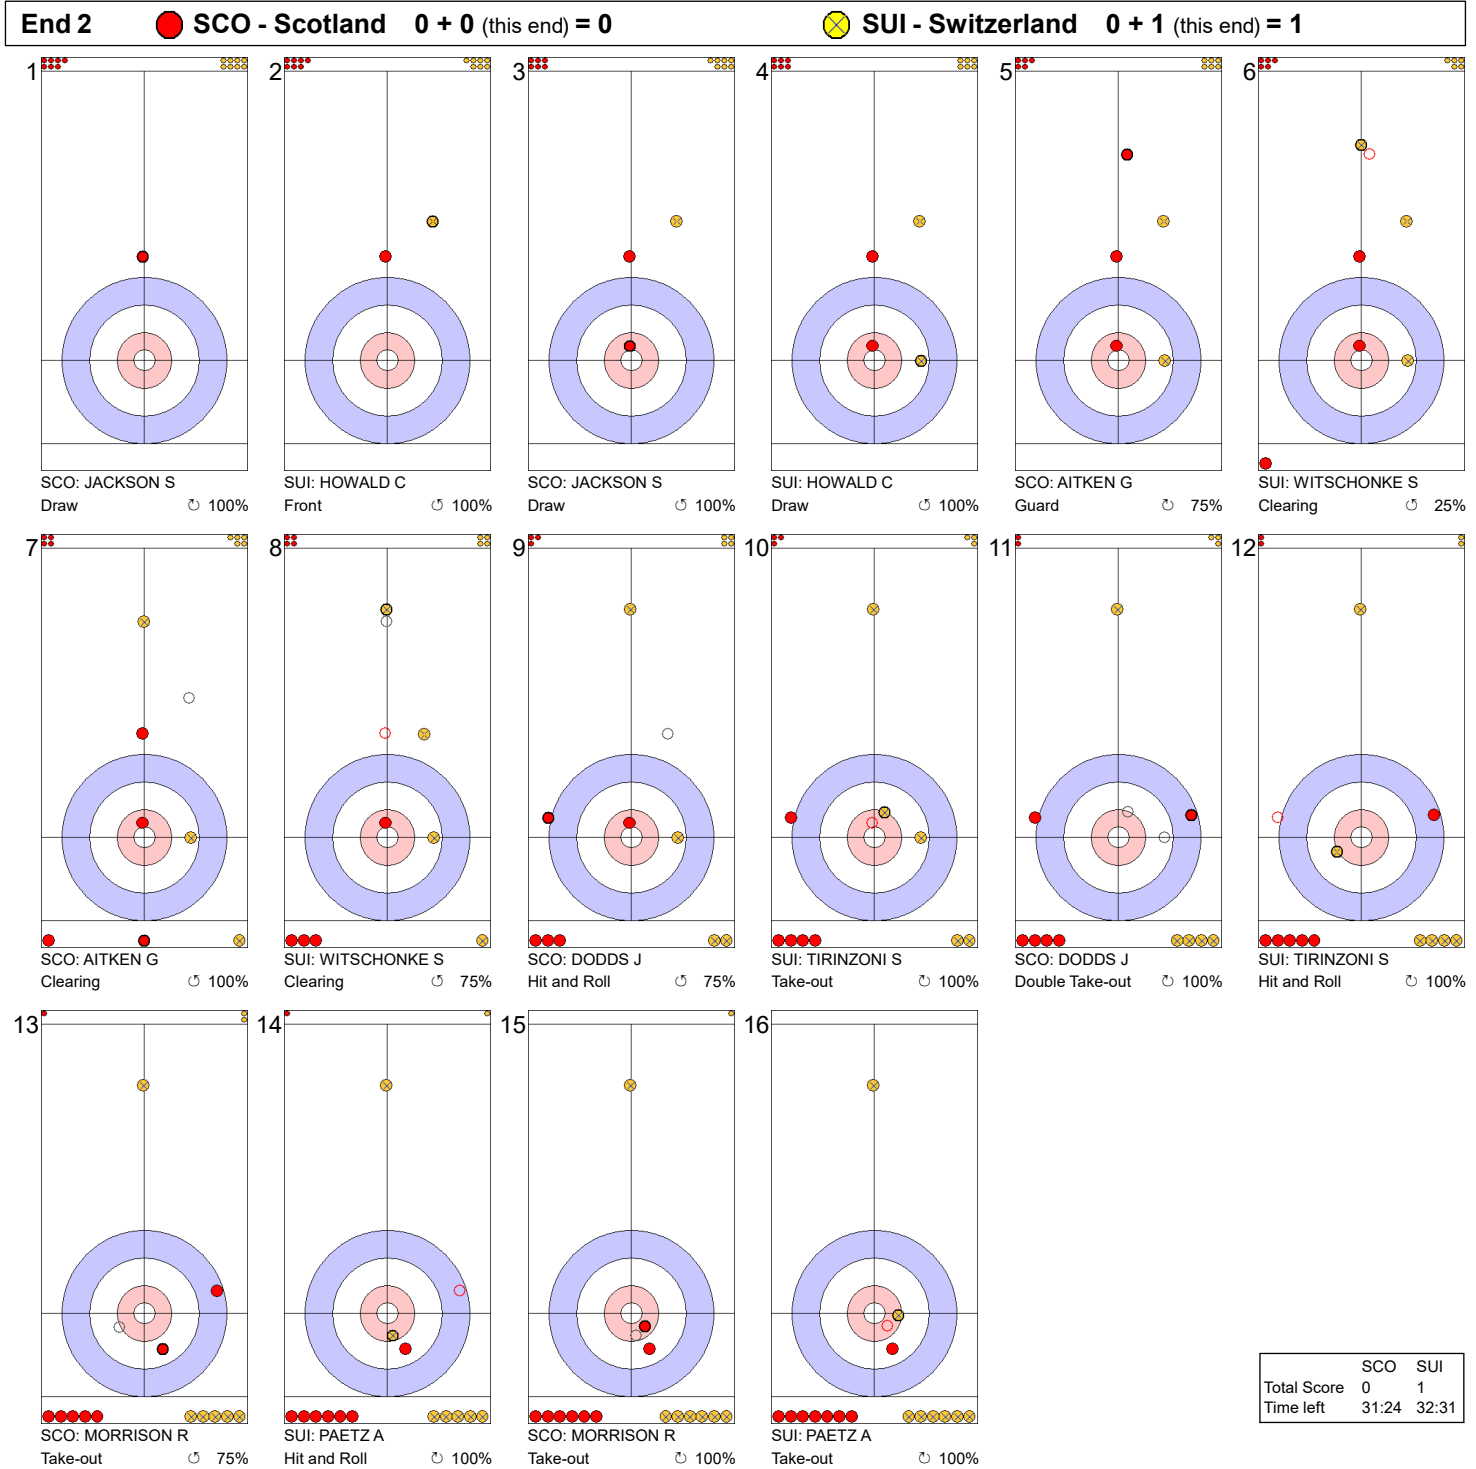

Game - Shot by Shot

Legend:
 ↻ Clockwise ↺ Counter-clockwise - Not considered

Game - Shot by Shot

	SCO	SUI
Total Score	0	1
Time left	27:44	30:10

Legend:
 ↻ Clockwise ↺ Counter-clockwise - Not considered

Game - Shot by Shot

Legend:
 ↻ Clockwise ↺ Counter-clockwise - Not considered

Game - Shot by Shot

Legend:
 ↻ Clockwise ↺ Counter-clockwise - Not considered

Game - Shot by Shot

End 7 ● **SCO - Scotland** 1 + 0 (this end) = 1 ● **SUI - Switzerland** 3 + 0 (this end) = 3

	SCO	SUI
Total Score	1	3
Time left	10:15	12:46

Legend:
 ↻ Clockwise ↺ Counter-clockwise - Not considered

Game - Shot by Shot

Legend:
 ↻ Clockwise ↺ Counter-clockwise - Not considered

Game - Shot by Shot

	SCO	SUI
Total Score	2	5
Time left	3:28	5:55

Legend:
 Clockwise
 Counter-clockwise
 - Not considered