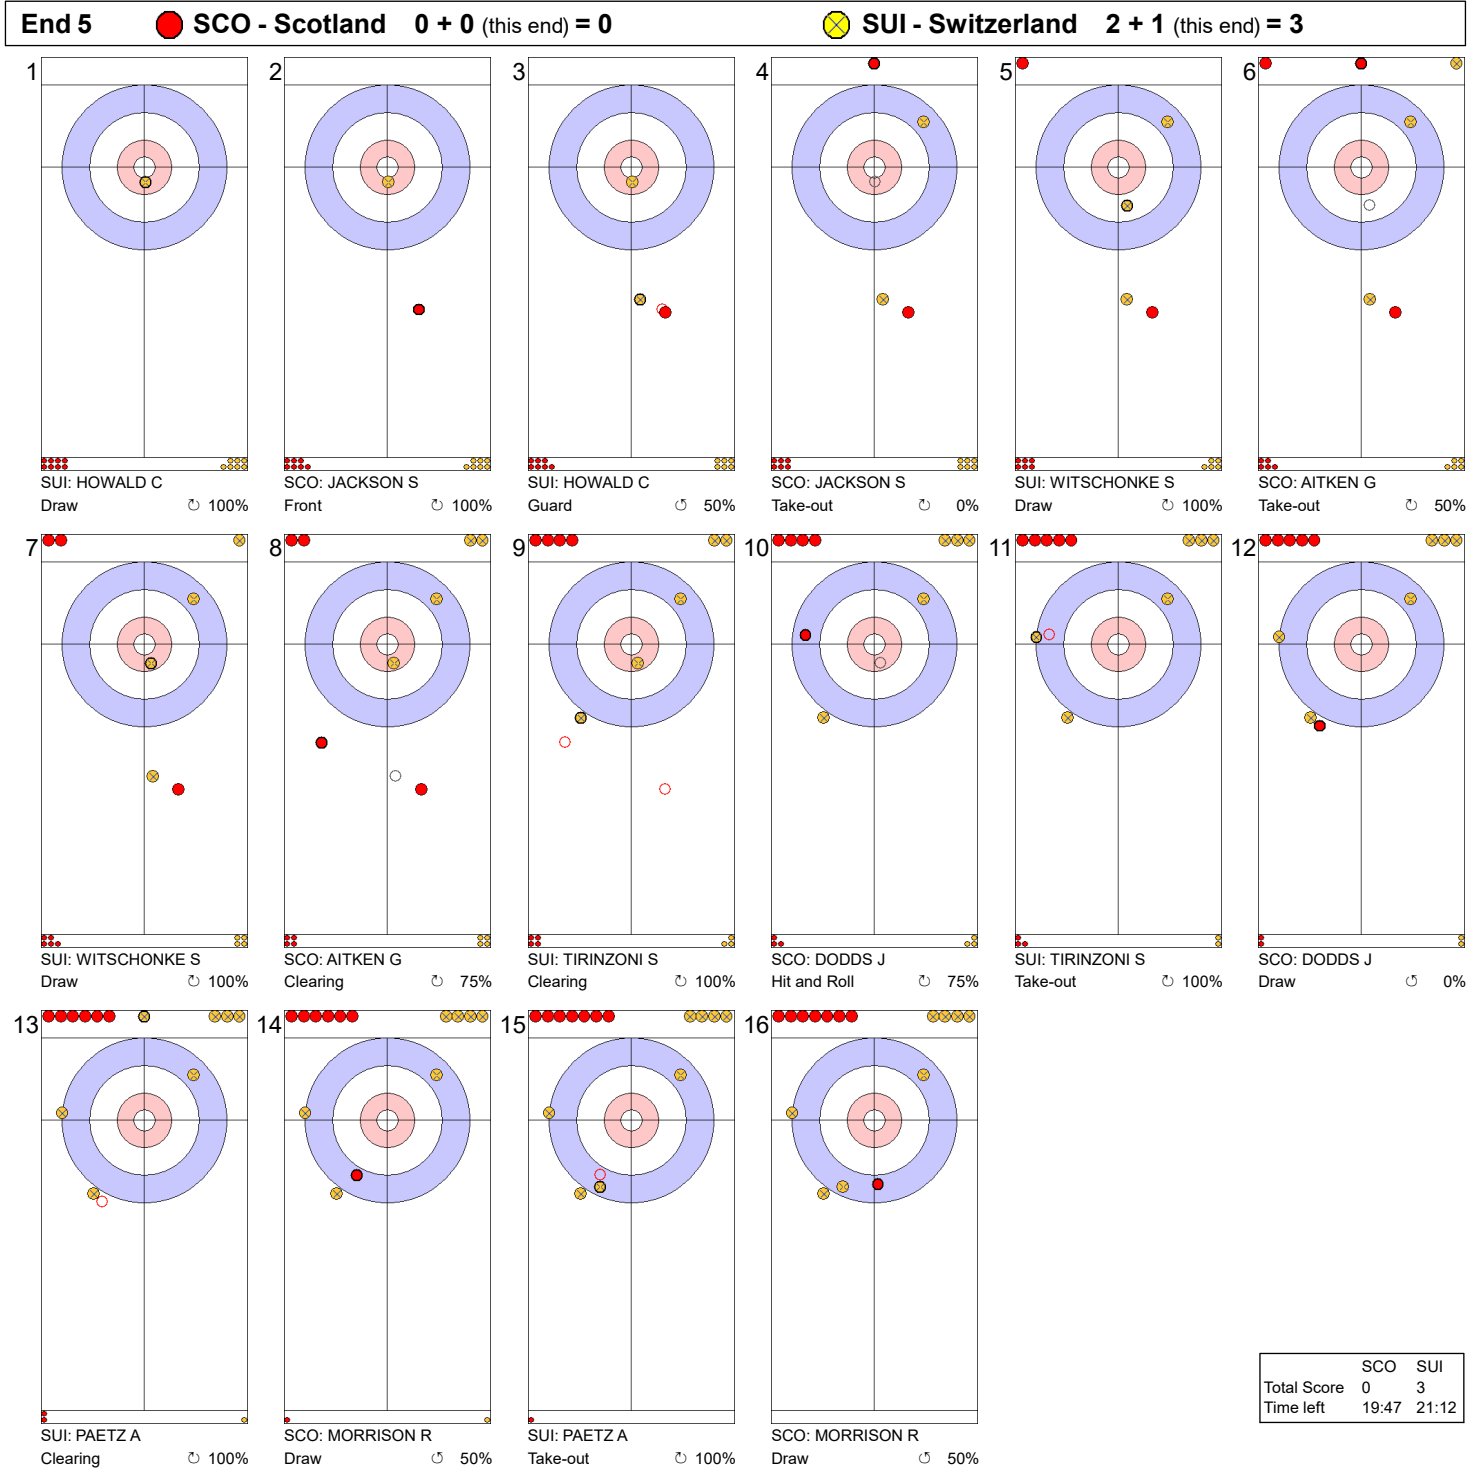

Game - Shot by Shot

Legend:
 ↻ Clockwise ↺ Counter-clockwise - Not considered

Game - Shot by Shot

	SCO	SUI
Total Score	0	1
Time left	27:44	30:10

Legend:
 ↻ Clockwise ↺ Counter-clockwise - Not considered

Game - Shot by Shot

Legend:
 ↻ Clockwise ↺ Counter-clockwise - Not considered

Game - Shot by Shot

Legend:
 ↻ Clockwise ↺ Counter-clockwise - Not considered

Game - Shot by Shot

End 7 ● **SCO - Scotland** 1 + 0 (this end) = 1 ● **SUI - Switzerland** 3 + 0 (this end) = 3

	SCO	SUI
Total Score	1	3
Time left	10:15	12:46

Legend:
 ↻ Clockwise ↺ Counter-clockwise - Not considered

Game - Shot by Shot

Legend:
 ↻ Clockwise ↺ Counter-clockwise - Not considered

Game - Shot by Shot

	SCO	SUI
Total Score	2	5
Time left	3:28	5:55

Legend:
 Clockwise
 Counter-clockwise
 - Not considered