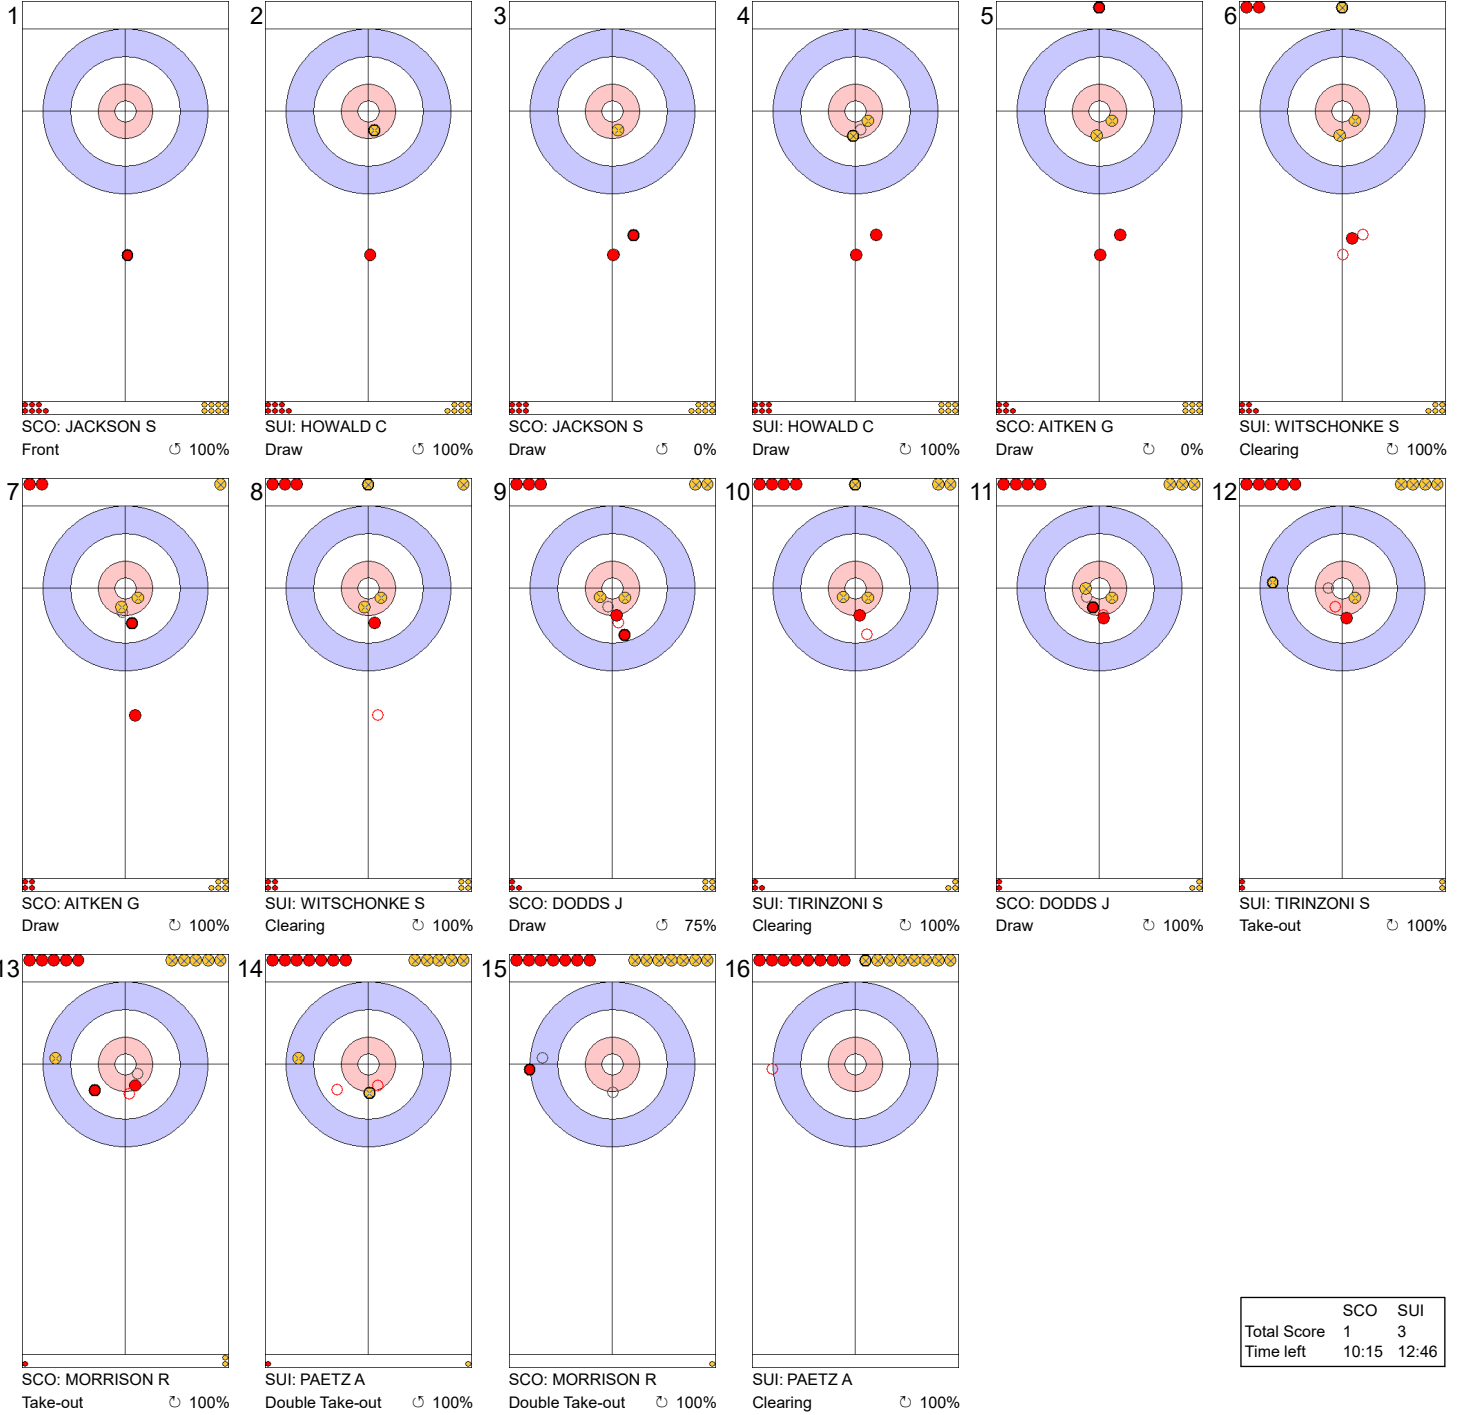

Game - Shot by Shot

Legend:
 ↻ Clockwise ↺ Counter-clockwise - Not considered

Game - Shot by Shot

	SCO	SUI
Total Score	0	1
Time left	27:44	30:10

Legend:
 ↻ Clockwise ↺ Counter-clockwise - Not considered

Game - Shot by Shot

Legend:
 ↻ Clockwise ↺ Counter-clockwise - Not considered

Game - Shot by Shot

Legend:
 ↻ Clockwise ↺ Counter-clockwise - Not considered

Game - Shot by Shot

End 7 ● **SCO - Scotland** 1 + 0 (this end) = 1 ● **SUI - Switzerland** 3 + 0 (this end) = 3

	SCO	SUI
Total Score	1	3
Time left	10:15	12:46

Legend:
 ↻ Clockwise ↺ Counter-clockwise - Not considered

Game - Shot by Shot

Legend:
 ↻ Clockwise ↺ Counter-clockwise - Not considered

Game - Shot by Shot

	SCO	SUI
Total Score	2	5
Time left	3:28	5:55

Legend:
 Clockwise
 Counter-clockwise
 - Not considered