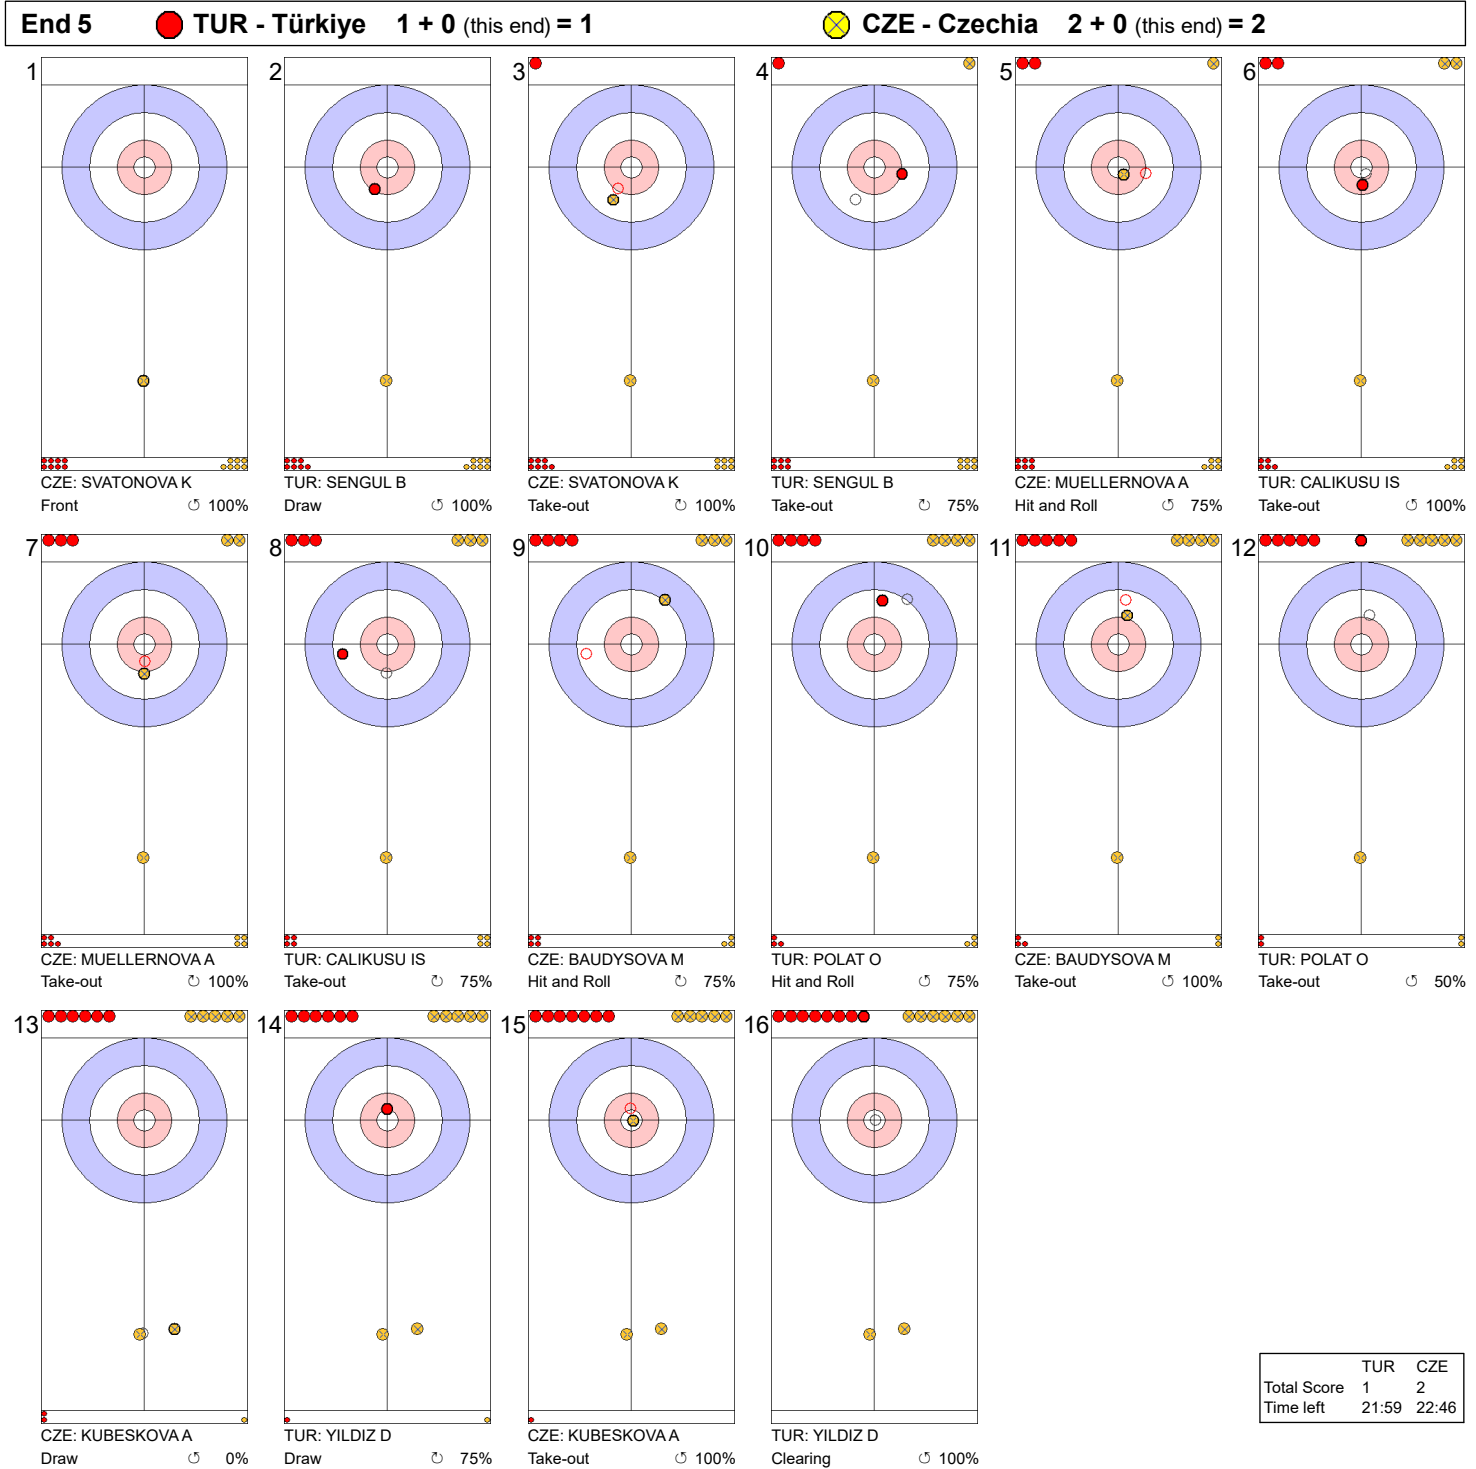

**Game - Shot by Shot**

**Legend:**  
 Clockwise     
 Counter-clockwise     
 - Not considered

**Game - Shot by Shot**

**Legend:**  
 ↻ Clockwise      ↺ Counter-clockwise      - Not considered

**Game - Shot by Shot**

**Legend:**  
 ↻ Clockwise      ↺ Counter-clockwise      - Not considered

**Game - Shot by Shot**

**Legend:**  
 ↻ Clockwise      ↺ Counter-clockwise      - Not considered

**Game - Shot by Shot**

**Legend:**  
 ↻ Clockwise      ↺ Counter-clockwise      - Not considered

**Game - Shot by Shot**

**Legend:**  
 ↻ Clockwise      ↺ Counter-clockwise      - Not considered

**Game - Shot by Shot**

	TUR	CZE
Total Score	5	2
Time left	14:26	13:01

**Legend:**  
 ↻ Clockwise      ↺ Counter-clockwise      - Not considered

**Game - Shot by Shot**

**Legend:**  
 ↻ Clockwise      ↺ Counter-clockwise      - Not considered

**Game - Shot by Shot**

**Legend:**  
 ↻ Clockwise      ↺ Counter-clockwise      - Not considered

**Game - Shot by Shot**