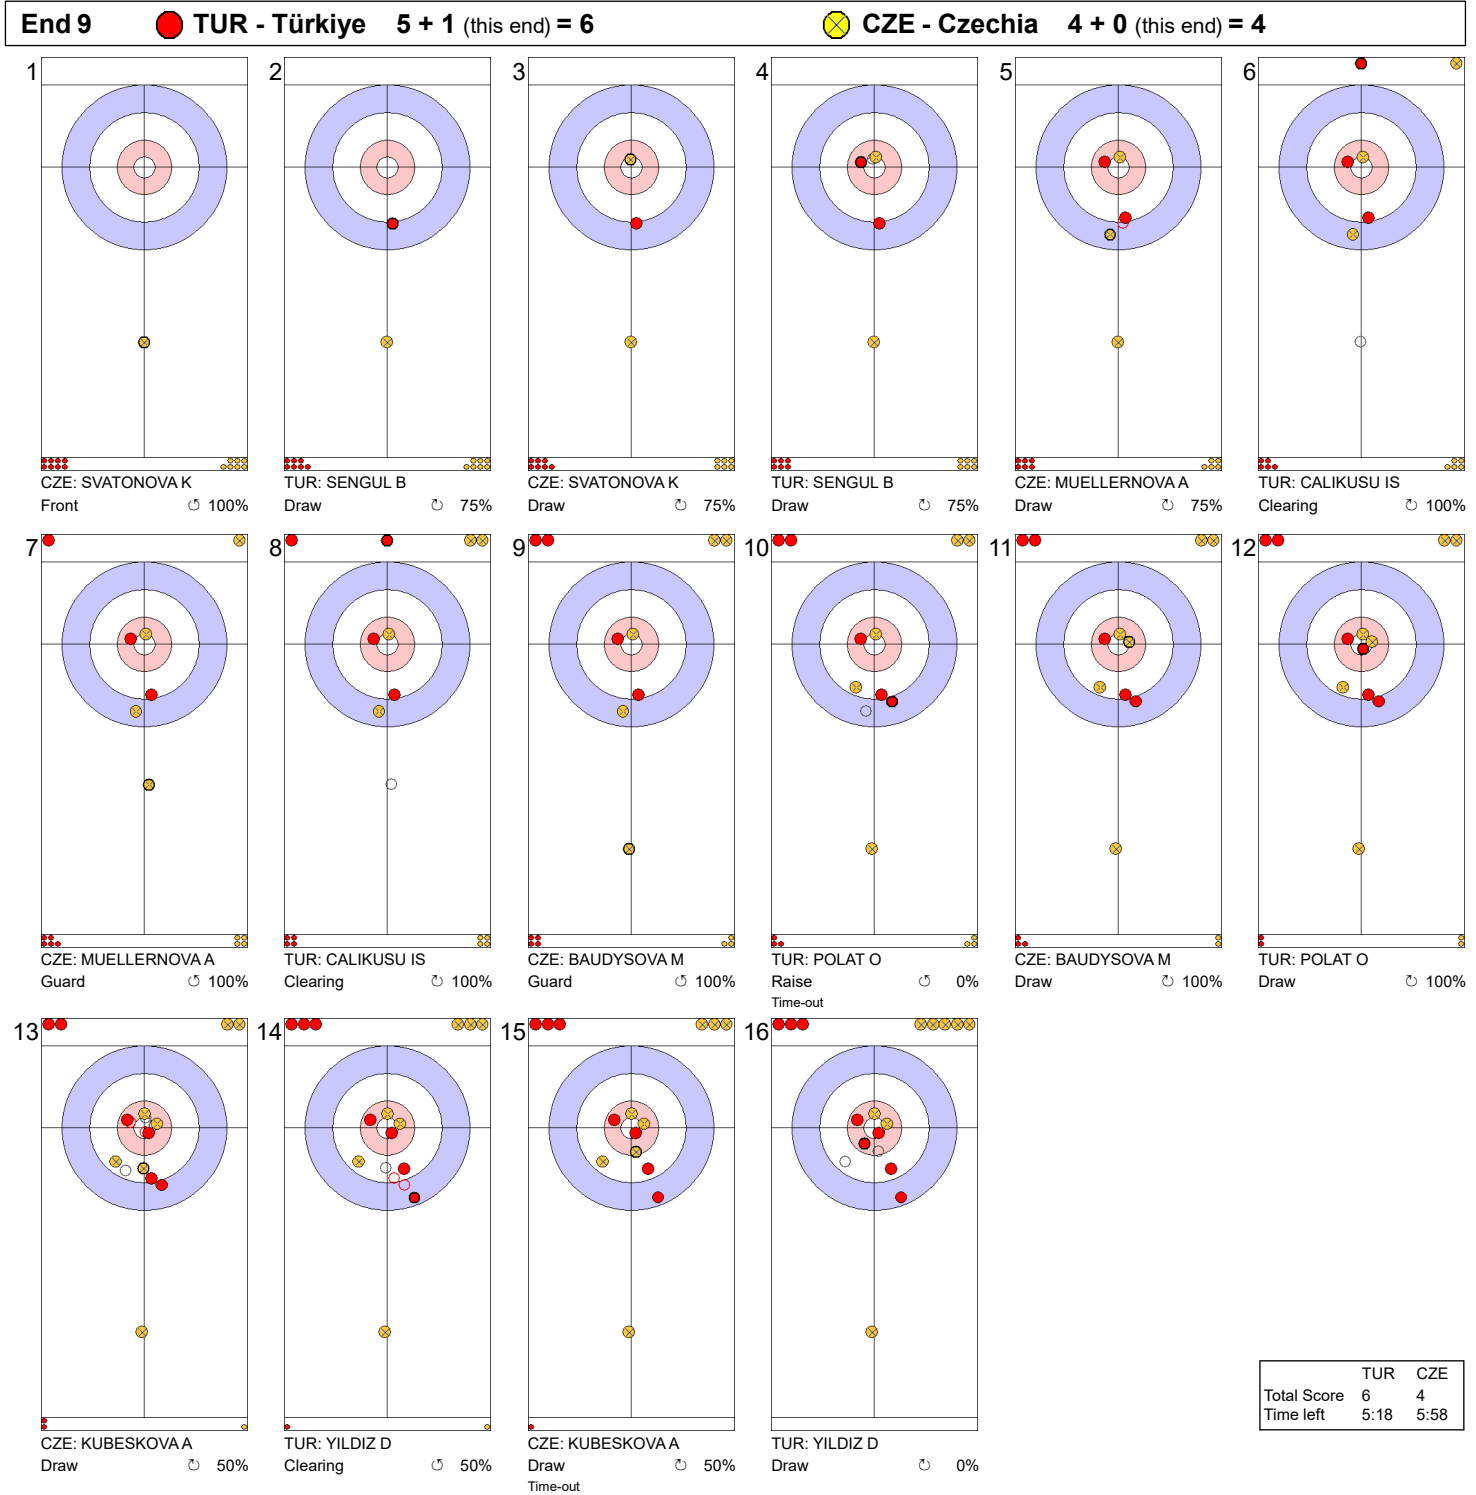

**Legend:**  
 ↻ Clockwise      ↺ Counter-clockwise      - Not considered

**Game - Shot by Shot**

**Legend:**  
 ↻ Clockwise      ↺ Counter-clockwise      - Not considered

**Game - Shot by Shot**

**Legend:**  
 ↻ Clockwise      ↺ Counter-clockwise      - Not considered

**Game - Shot by Shot**

**Legend:**  
 ↻ Clockwise      ↺ Counter-clockwise      - Not considered

**Game - Shot by Shot**

	TUR	CZE
Total Score	5	2
Time left	14:26	13:01

**Legend:**  
 ↻ Clockwise      ↺ Counter-clockwise      - Not considered

**Game - Shot by Shot**

**Legend:**  
 ↻ Clockwise      ↺ Counter-clockwise      - Not considered

**Game - Shot by Shot**

**Legend:**  
 ↻ Clockwise      ↺ Counter-clockwise      - Not considered

**Game - Shot by Shot**

**End 10**   ● **TUR - Türkiye** 6 + 0 (this end) = 6   ● **CZE - Czechia** 4 + 1 (this end) = 5

	TUR	CZE
Total Score	6	5
Time left	0:26	2:26

**Legend:**  
 ↻ Clockwise      ↺ Counter-clockwise      - Not considered