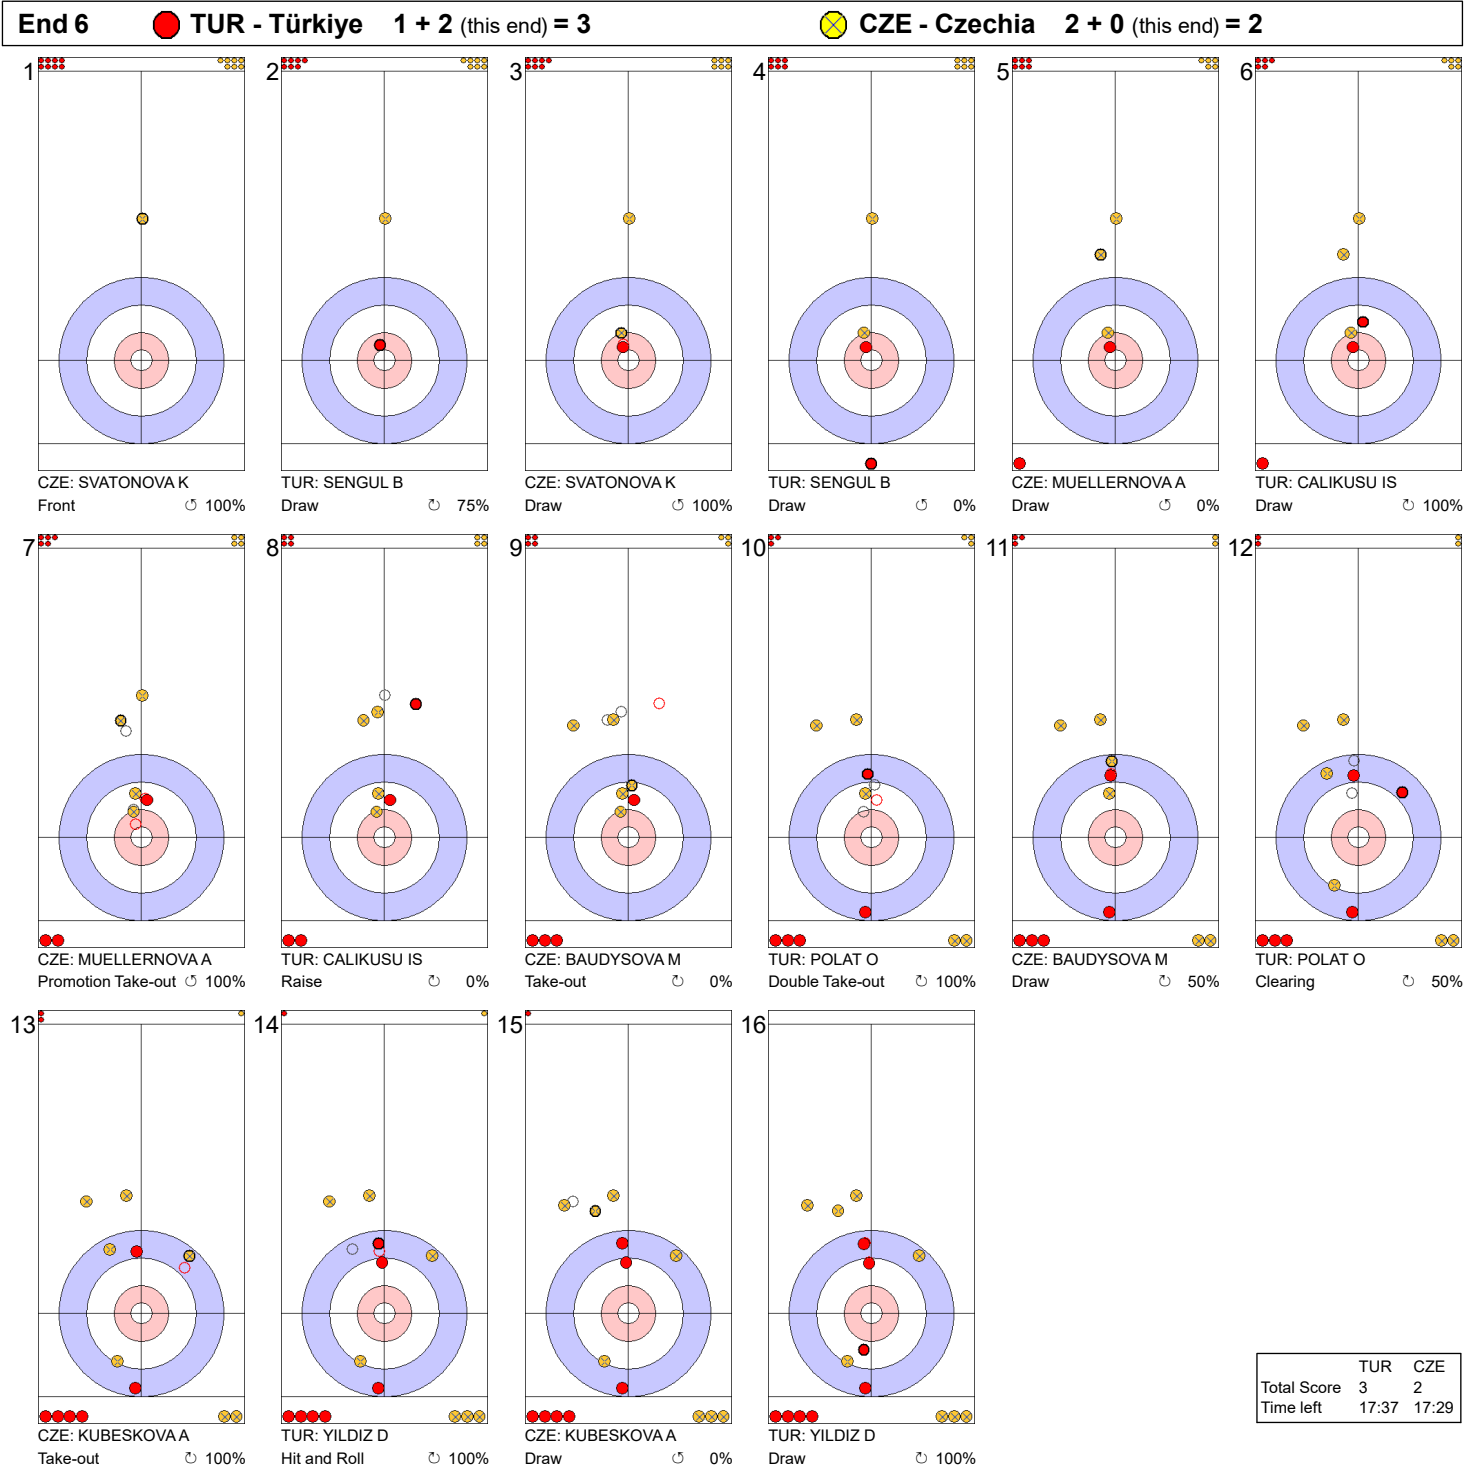

**Game - Shot by Shot**

**Legend:**  
 Clockwise     
 Counter-clockwise     
 - Not considered

**Game - Shot by Shot**

**Legend:**  
 ↻ Clockwise      ↺ Counter-clockwise      - Not considered

**Game - Shot by Shot**

**Legend:**  
 ↻ Clockwise      ↺ Counter-clockwise      - Not considered

**Game - Shot by Shot**

**Legend:**  
 ↻ Clockwise      ↺ Counter-clockwise      - Not considered

**Game - Shot by Shot**

**Legend:**  
 ↻ Clockwise      ↺ Counter-clockwise      - Not considered

**Game - Shot by Shot**

**Legend:**  
 ↻ Clockwise      ↺ Counter-clockwise      - Not considered

**Game - Shot by Shot**

	TUR	CZE
Total Score	5	2
Time left	14:26	13:01

**Legend:**  
 ↻ Clockwise      ↺ Counter-clockwise      - Not considered

**Game - Shot by Shot**

**Legend:**  
 ↻ Clockwise      ↺ Counter-clockwise      - Not considered

**Game - Shot by Shot**

**Legend:**  
 ↻ Clockwise      ↺ Counter-clockwise      - Not considered

**Game - Shot by Shot**