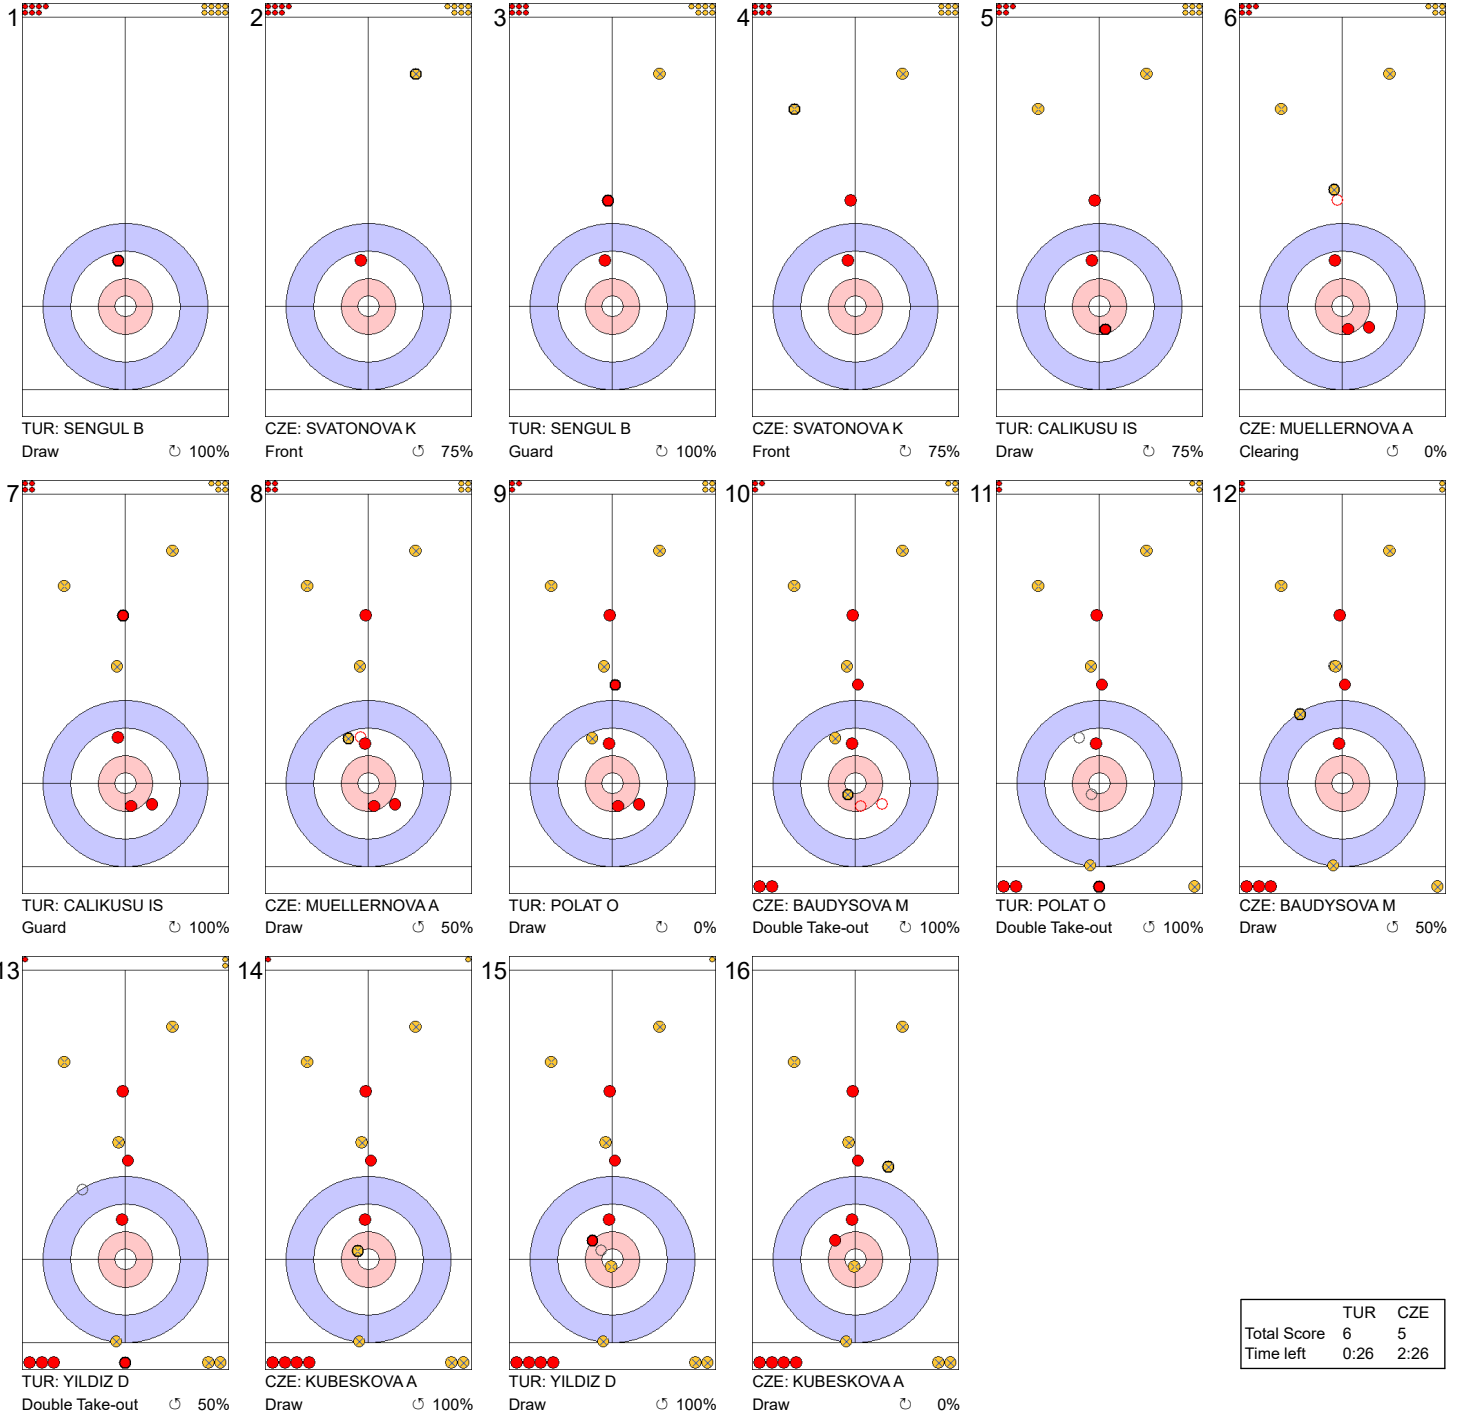

**Legend:**  
 ↻ Clockwise      ↺ Counter-clockwise      - Not considered

**Game - Shot by Shot**

**Legend:**  
 ↻ Clockwise      ↺ Counter-clockwise      - Not considered

**Game - Shot by Shot**

**Legend:**  
 ↻ Clockwise      ↺ Counter-clockwise      - Not considered

**Game - Shot by Shot**

**Legend:**  
 ↻ Clockwise      ↺ Counter-clockwise      - Not considered

**Game - Shot by Shot**

	TUR	CZE
Total Score	5	2
Time left	14:26	13:01

**Legend:**  
 ↻ Clockwise      ↺ Counter-clockwise      - Not considered

**Game - Shot by Shot**

**Legend:**  
 ↻ Clockwise      ↺ Counter-clockwise      - Not considered

**Game - Shot by Shot**

**Legend:**  
 ↻ Clockwise      ↺ Counter-clockwise      - Not considered

**Game - Shot by Shot**

**End 10**   ● **TUR - Türkiye** 6 + 0 (this end) = 6   ● **CZE - Czechia** 4 + 1 (this end) = 5

	TUR	CZE
Total Score	6	5
Time left	0:26	2:26

**Legend:**  
 ↻ Clockwise      ↺ Counter-clockwise      - Not considered