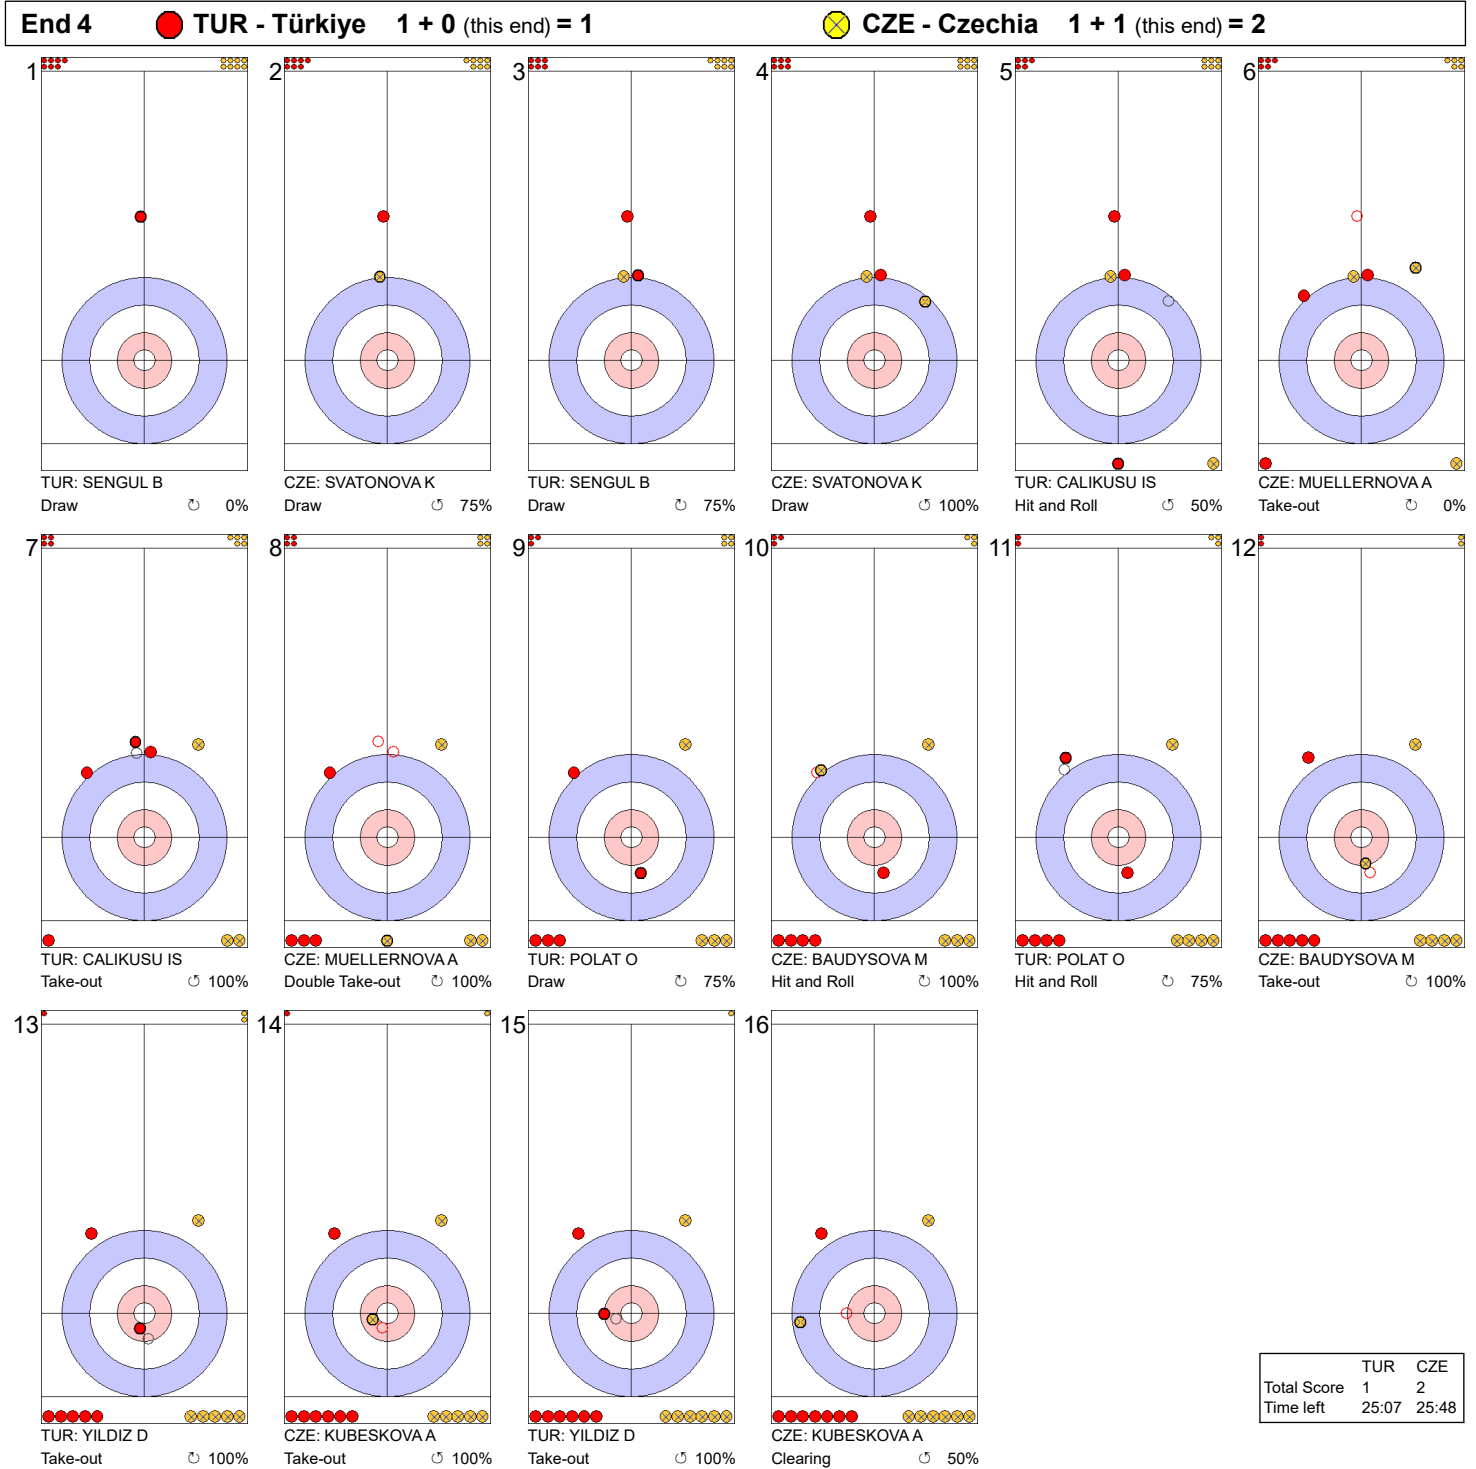

**Game - Shot by Shot**

**Legend:**  
 Clockwise     
 Counter-clockwise     
 - Not considered

**Game - Shot by Shot**

**Legend:**  
 ↻ Clockwise      ↺ Counter-clockwise      - Not considered

**Game - Shot by Shot**

**Legend:**  
 ↻ Clockwise      ↺ Counter-clockwise      - Not considered

**Game - Shot by Shot**

**Legend:**  
 ↻ Clockwise      ↺ Counter-clockwise      - Not considered

**Game - Shot by Shot**

**Legend:**  
 ↻ Clockwise      ↺ Counter-clockwise      - Not considered

**Game - Shot by Shot**

**Legend:**  
 ↻ Clockwise      ↺ Counter-clockwise      - Not considered

**Game - Shot by Shot**

	TUR	CZE
Total Score	5	2
Time left	14:26	13:01

**Legend:**  
 ↻ Clockwise      ↺ Counter-clockwise      - Not considered

**Game - Shot by Shot**

**Legend:**  
 ↻ Clockwise      ↺ Counter-clockwise      - Not considered

**Game - Shot by Shot**

**Legend:**  
 ↻ Clockwise      ↺ Counter-clockwise      - Not considered

**Game - Shot by Shot**