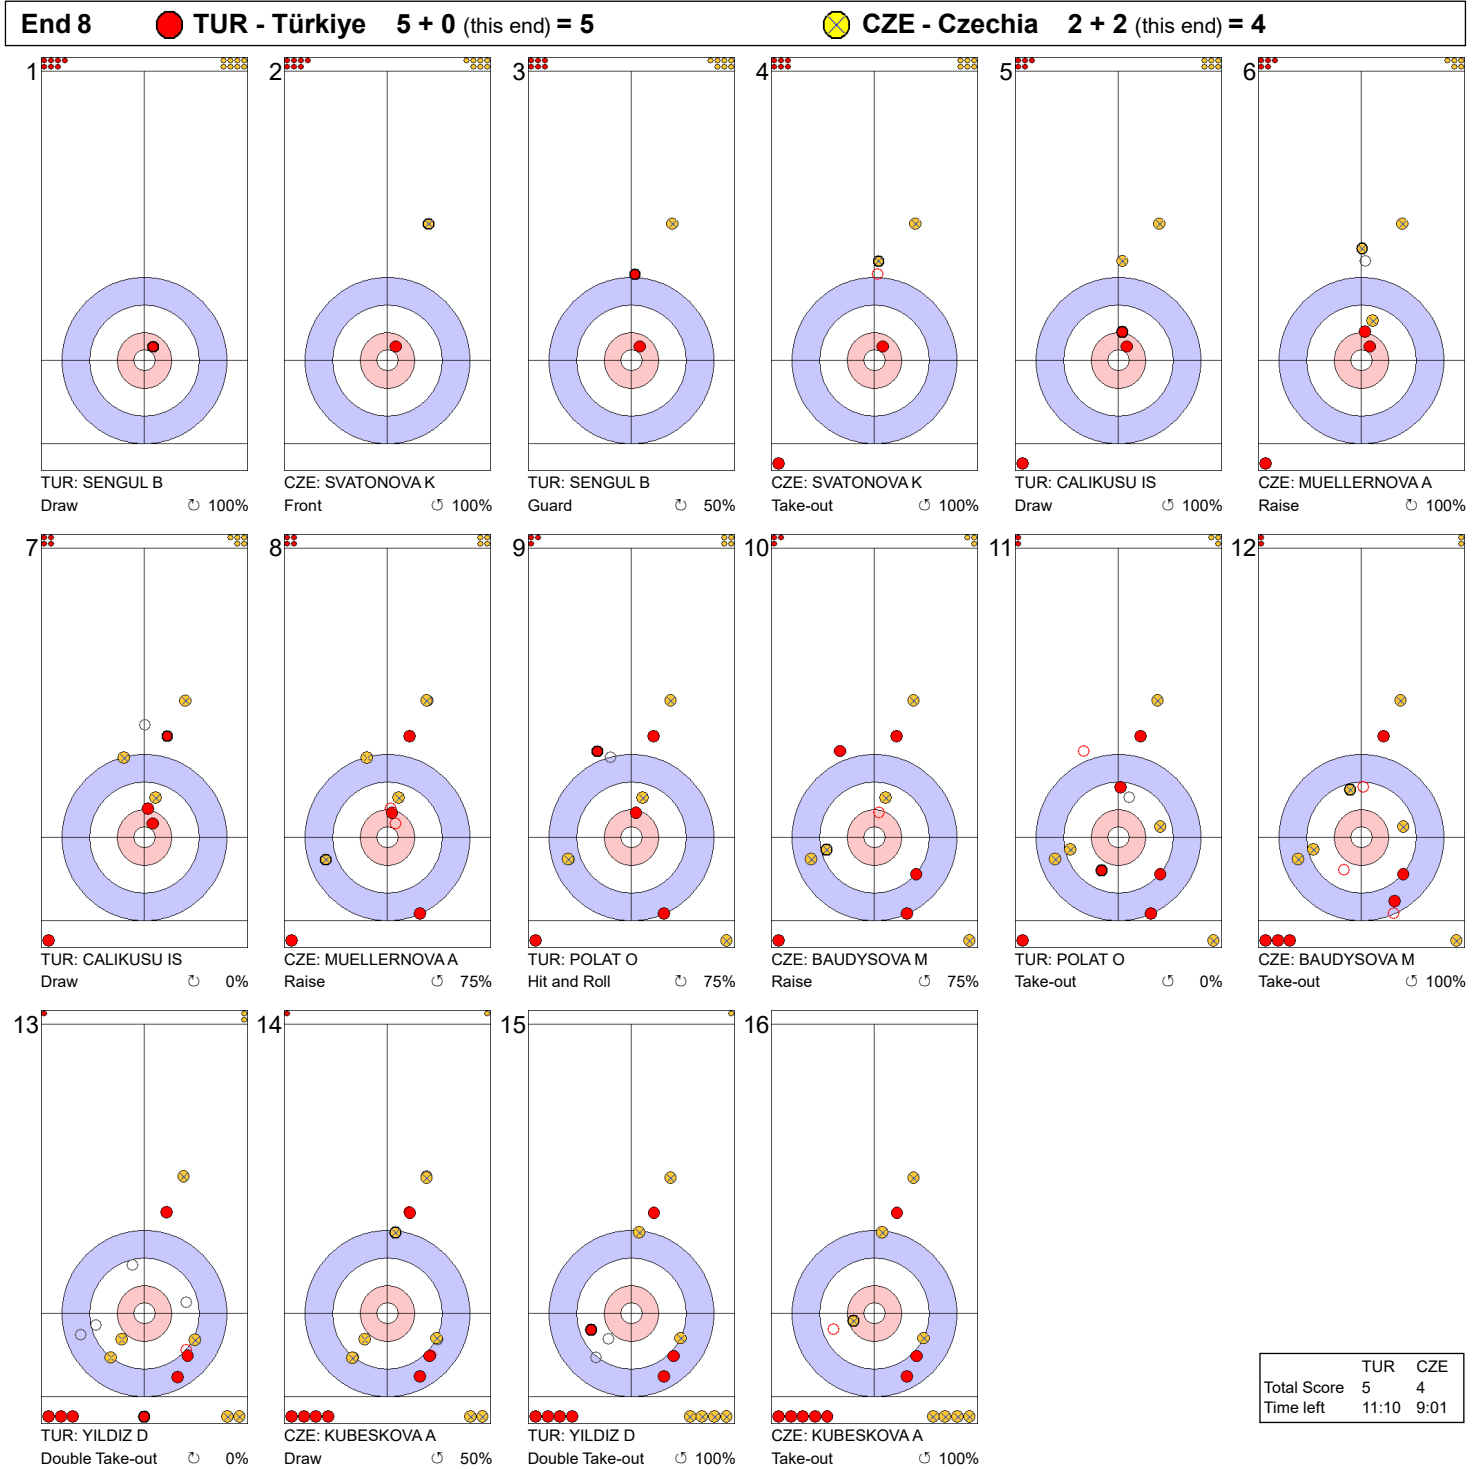

**Legend:**  
 ↻ Clockwise      ↺ Counter-clockwise      - Not considered

**Game - Shot by Shot**

**Legend:**  
 ↻ Clockwise      ↺ Counter-clockwise      - Not considered

**Game - Shot by Shot**

**Legend:**  
 ↻ Clockwise      ↺ Counter-clockwise      - Not considered

**Game - Shot by Shot**

**Legend:**  
 ↻ Clockwise      ↺ Counter-clockwise      - Not considered

**Game - Shot by Shot**

	TUR	CZE
Total Score	5	2
Time left	14:26	13:01

**Legend:**  
 ↻ Clockwise      ↺ Counter-clockwise      - Not considered

**Game - Shot by Shot**

**Legend:**  
 ↻ Clockwise      ↺ Counter-clockwise      - Not considered

**Game - Shot by Shot**

**Legend:**  
 ↻ Clockwise      ↺ Counter-clockwise      - Not considered

**Game - Shot by Shot**

**End 10**   ● **TUR - Türkiye** 6 + 0 (this end) = 6   ● **CZE - Czechia** 4 + 1 (this end) = 5

	TUR	CZE
Total Score	6	5
Time left	0:26	2:26

**Legend:**  
 ↻ Clockwise      ↺ Counter-clockwise      - Not considered