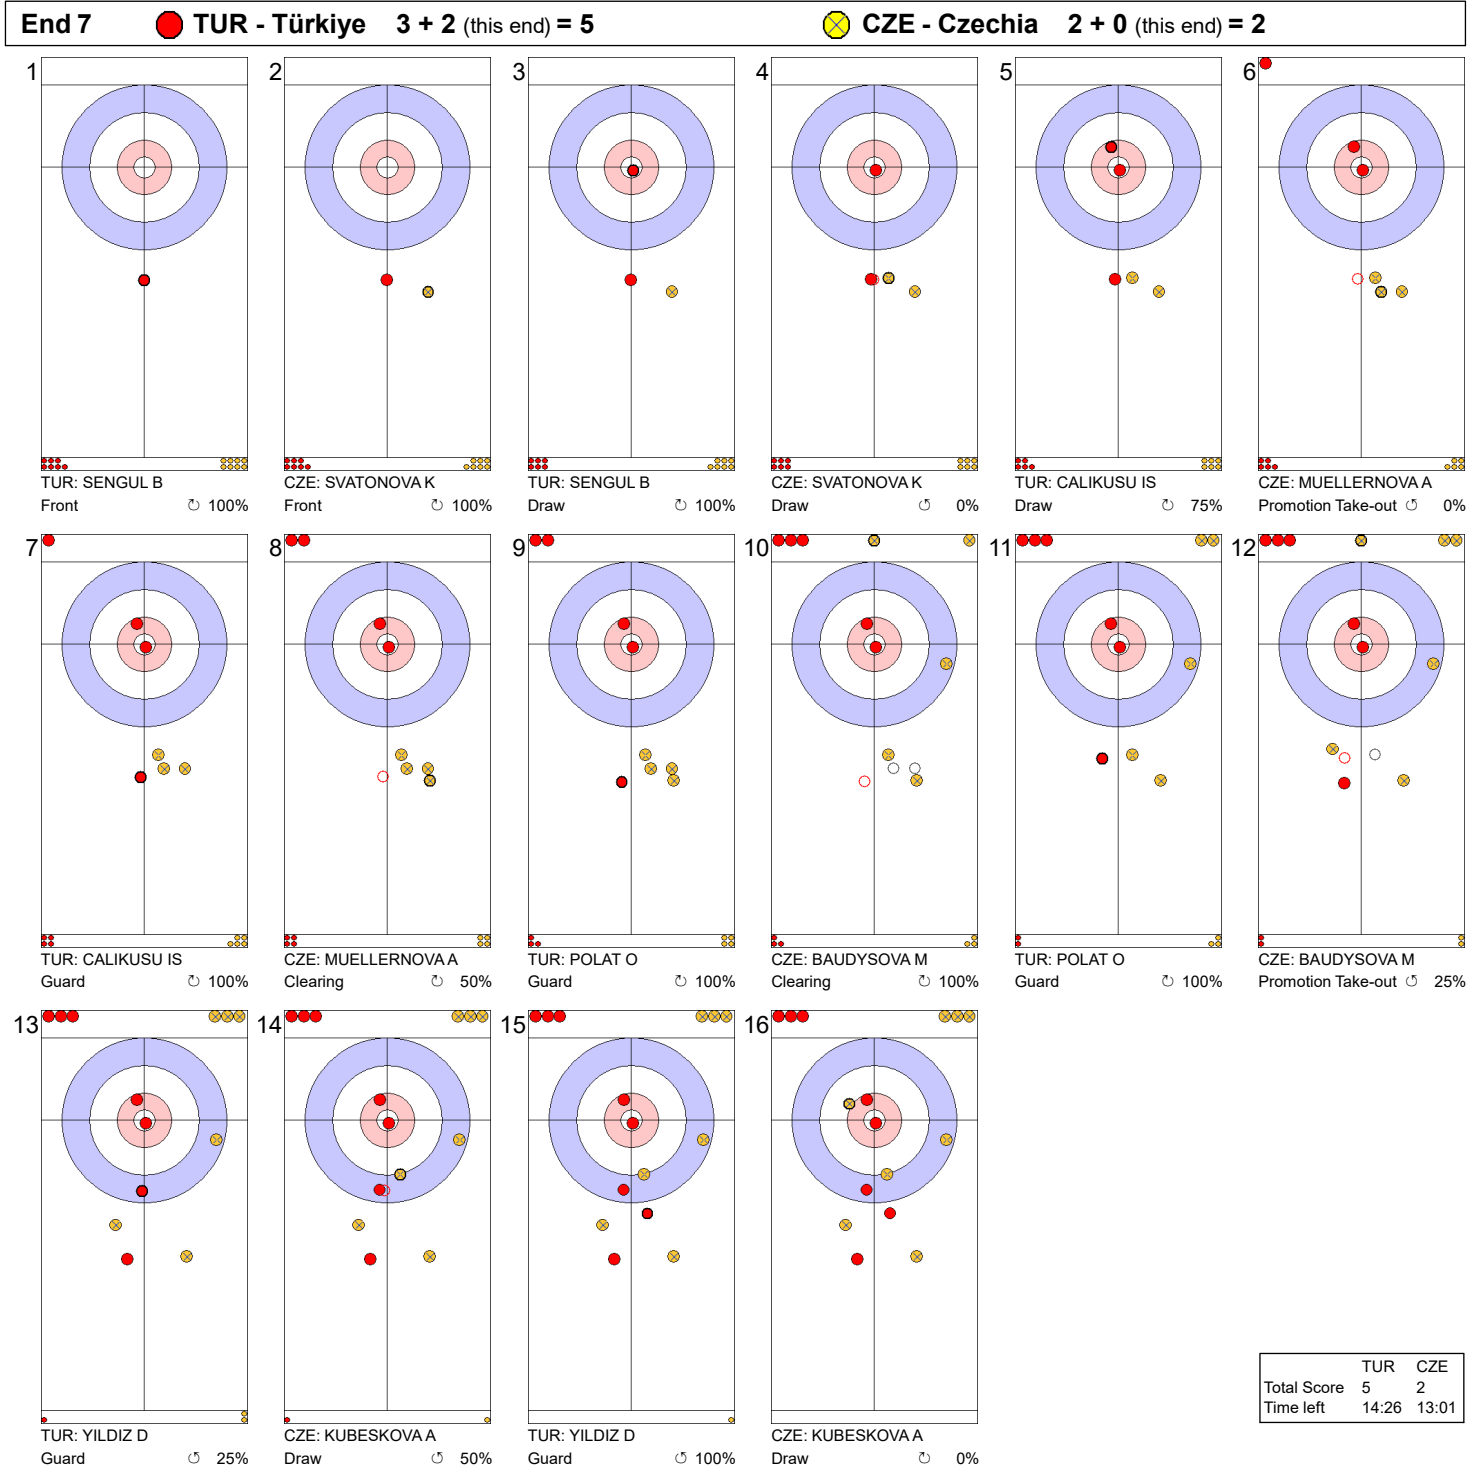

**Game - Shot by Shot**

**Legend:**  
 Clockwise     
 Counter-clockwise     
 - Not considered

**Game - Shot by Shot**

**Legend:**  
 ↻ Clockwise      ↺ Counter-clockwise      - Not considered

**Game - Shot by Shot**

**Legend:**  
 ↻ Clockwise      ↺ Counter-clockwise      - Not considered

**Game - Shot by Shot**

**Legend:**  
 ↻ Clockwise      ↺ Counter-clockwise      - Not considered

**Game - Shot by Shot**

**Legend:**  
 ↻ Clockwise      ↺ Counter-clockwise      - Not considered

**Game - Shot by Shot**

**Legend:**  
 ↻ Clockwise      ↺ Counter-clockwise      - Not considered

**Game - Shot by Shot**

	TUR	CZE
Total Score	5	2
Time left	14:26	13:01

**Legend:**  
 ↻ Clockwise      ↺ Counter-clockwise      - Not considered

**Game - Shot by Shot**

**Legend:**  
 ↻ Clockwise      ↺ Counter-clockwise      - Not considered

**Game - Shot by Shot**

**Legend:**  
 ↻ Clockwise      ↺ Counter-clockwise      - Not considered

**Game - Shot by Shot**