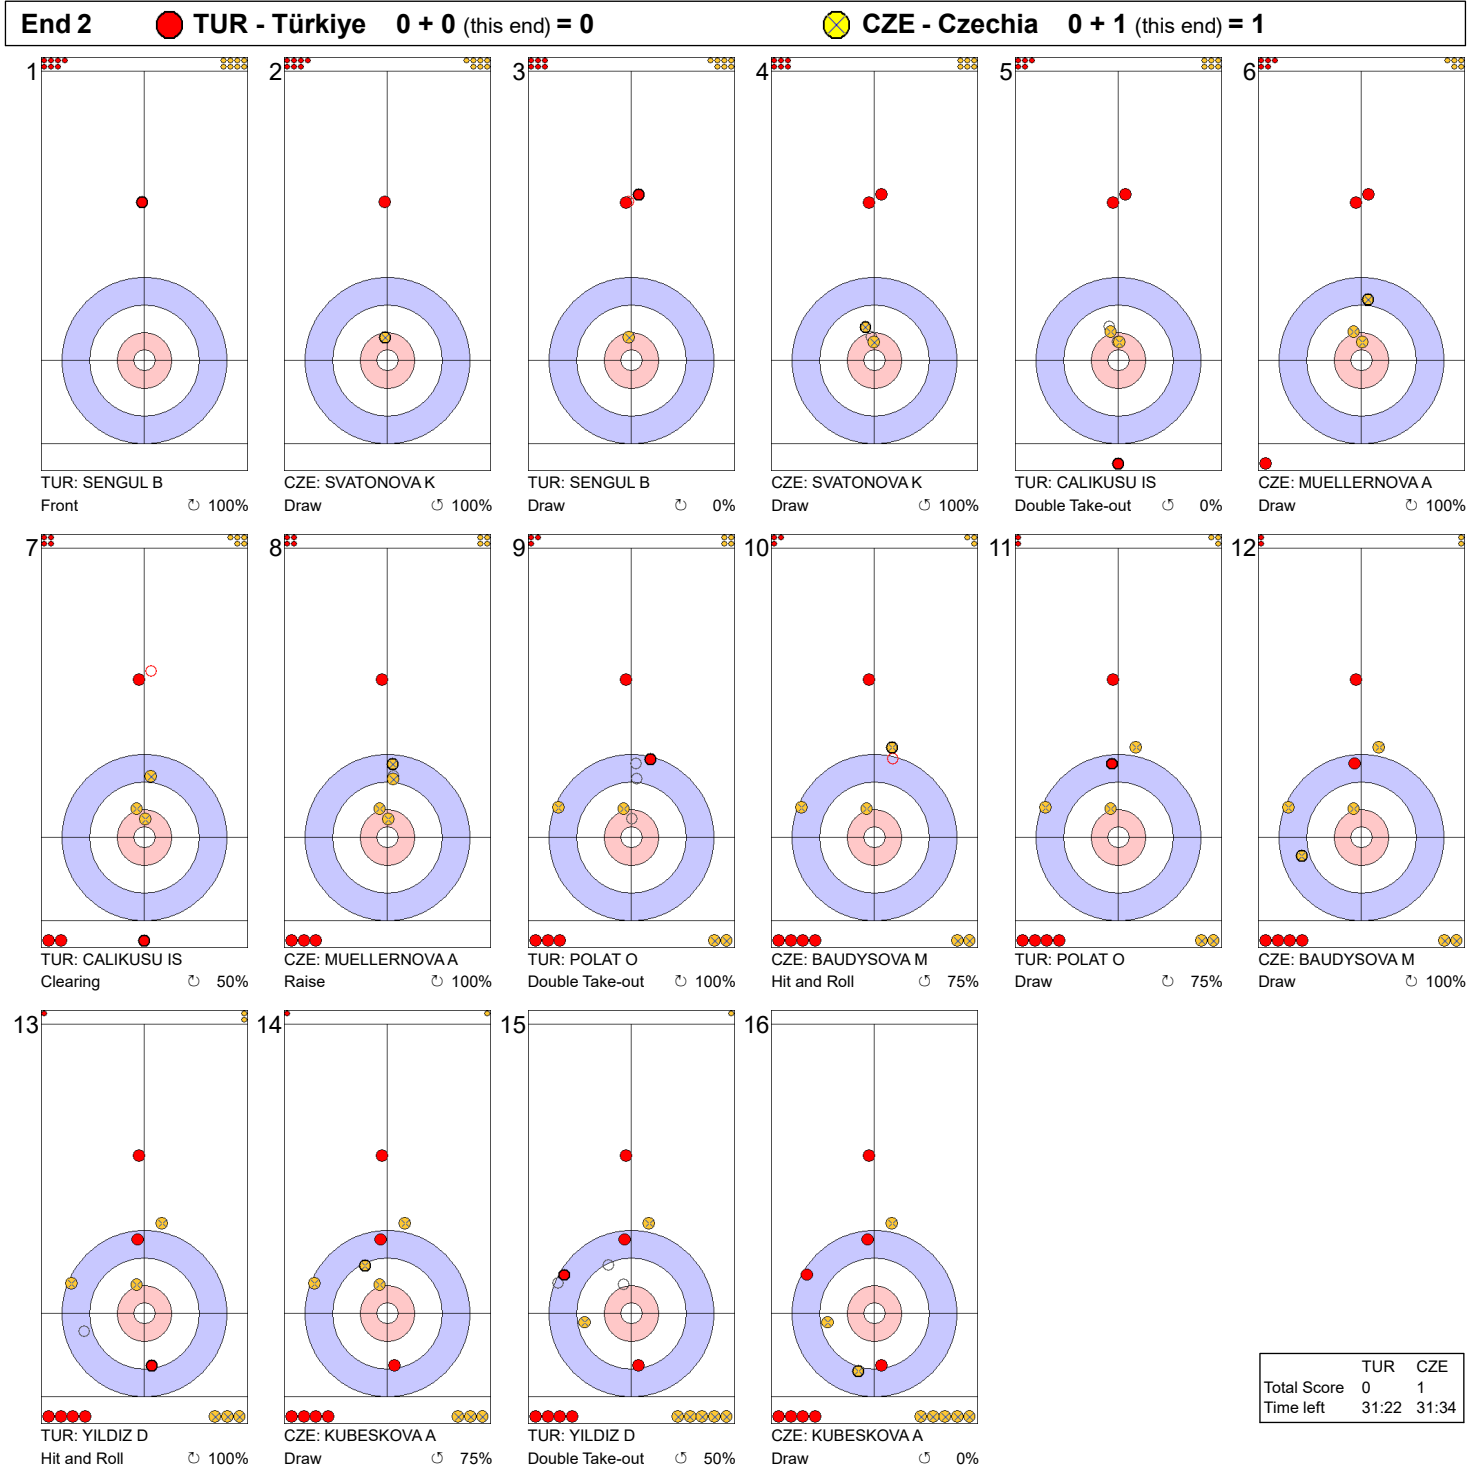

**Game - Shot by Shot**

**Legend:**  
 Clockwise     
 Counter-clockwise     
 - Not considered

**Game - Shot by Shot**

**Legend:**  
 ↻ Clockwise      ↺ Counter-clockwise      - Not considered

**Game - Shot by Shot**

**Legend:**  
 ↻ Clockwise      ↺ Counter-clockwise      - Not considered

**Game - Shot by Shot**

**Legend:**  
 ↻ Clockwise      ↺ Counter-clockwise      - Not considered

**Game - Shot by Shot**

**Legend:**  
 ↻ Clockwise      ↺ Counter-clockwise      - Not considered

**Game - Shot by Shot**

**Legend:**  
 ↻ Clockwise      ↺ Counter-clockwise      - Not considered

**Game - Shot by Shot**

	TUR	CZE
Total Score	5	2
Time left	14:26	13:01

**Legend:**  
 ↻ Clockwise      ↺ Counter-clockwise      - Not considered

**Game - Shot by Shot**

**Legend:**  
 ↻ Clockwise      ↺ Counter-clockwise      - Not considered

**Game - Shot by Shot**

**Legend:**  
 ↻ Clockwise      ↺ Counter-clockwise      - Not considered

**Game - Shot by Shot**