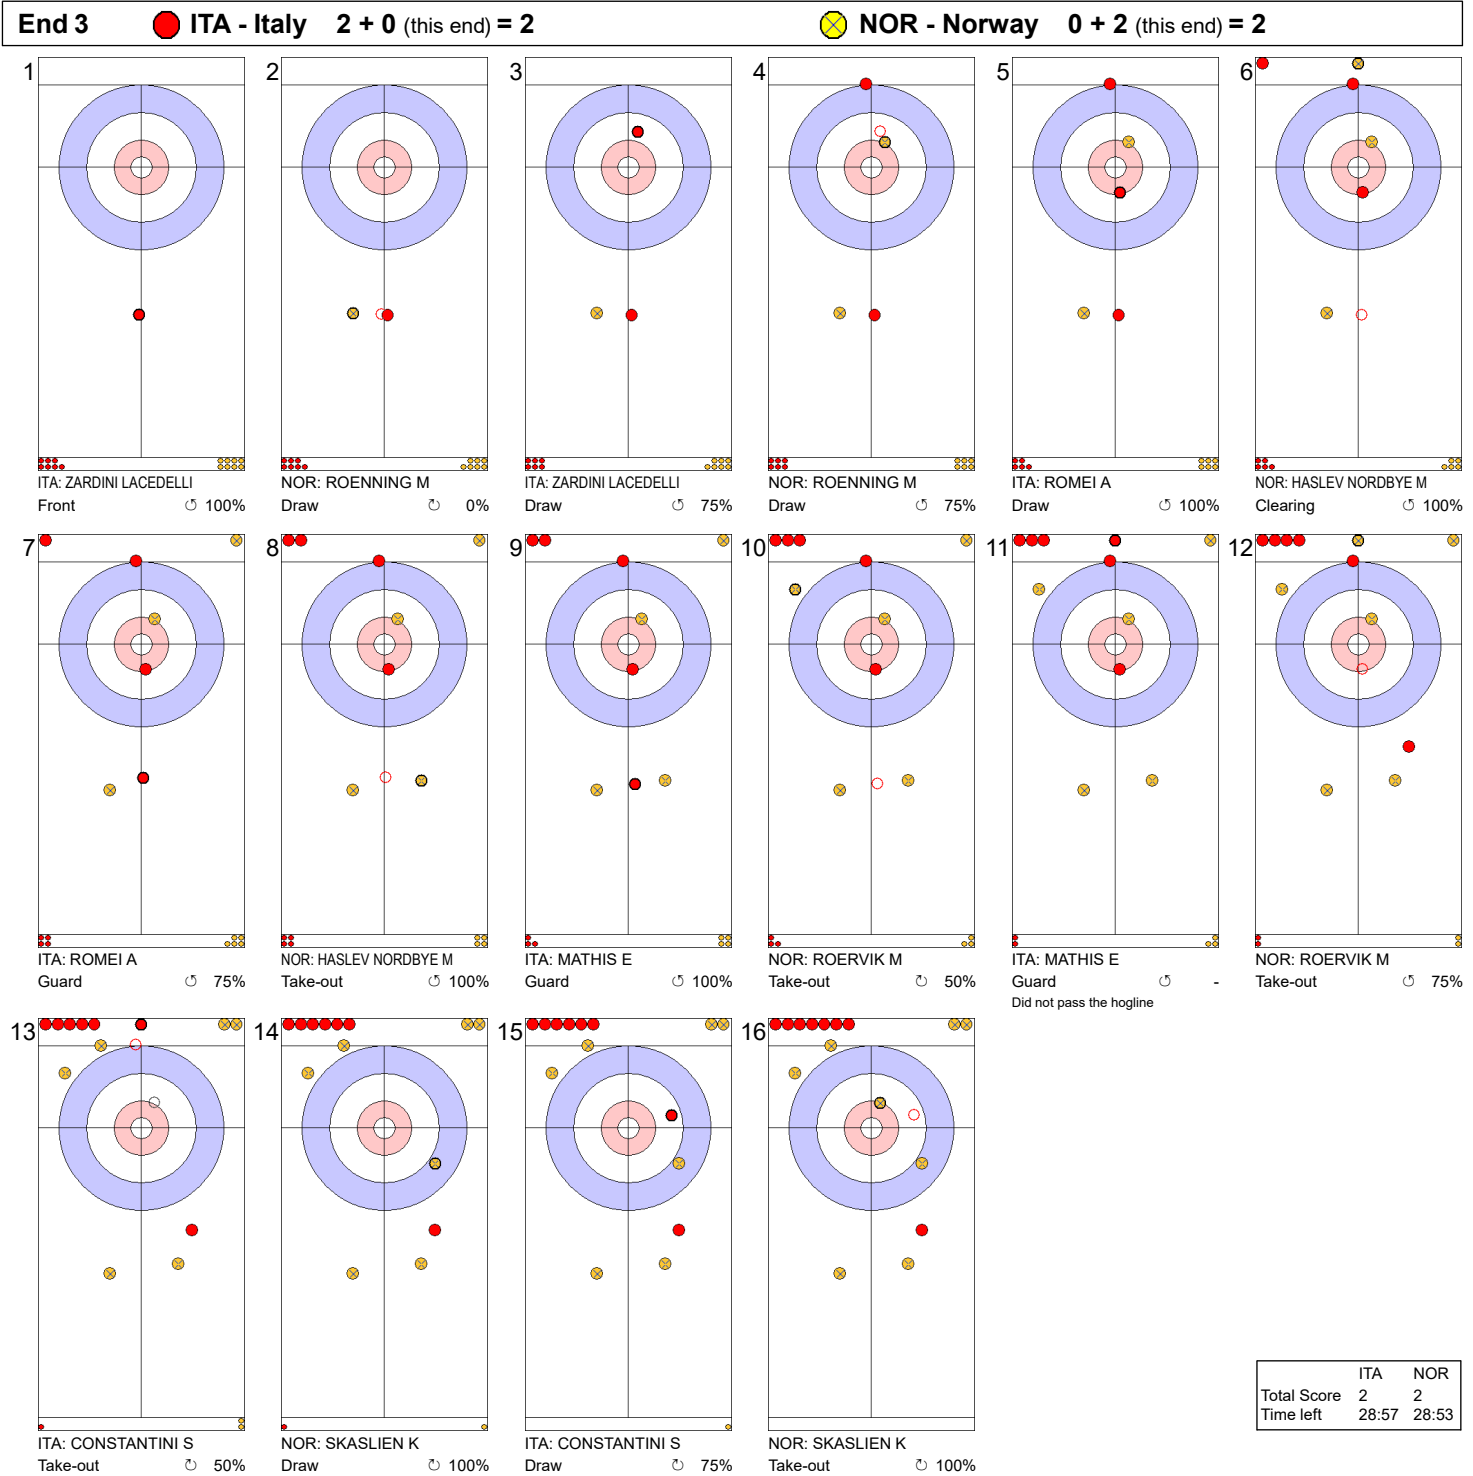

Game - Shot by Shot

Legend:
Clockwise
Counter-clockwise
- Not considered