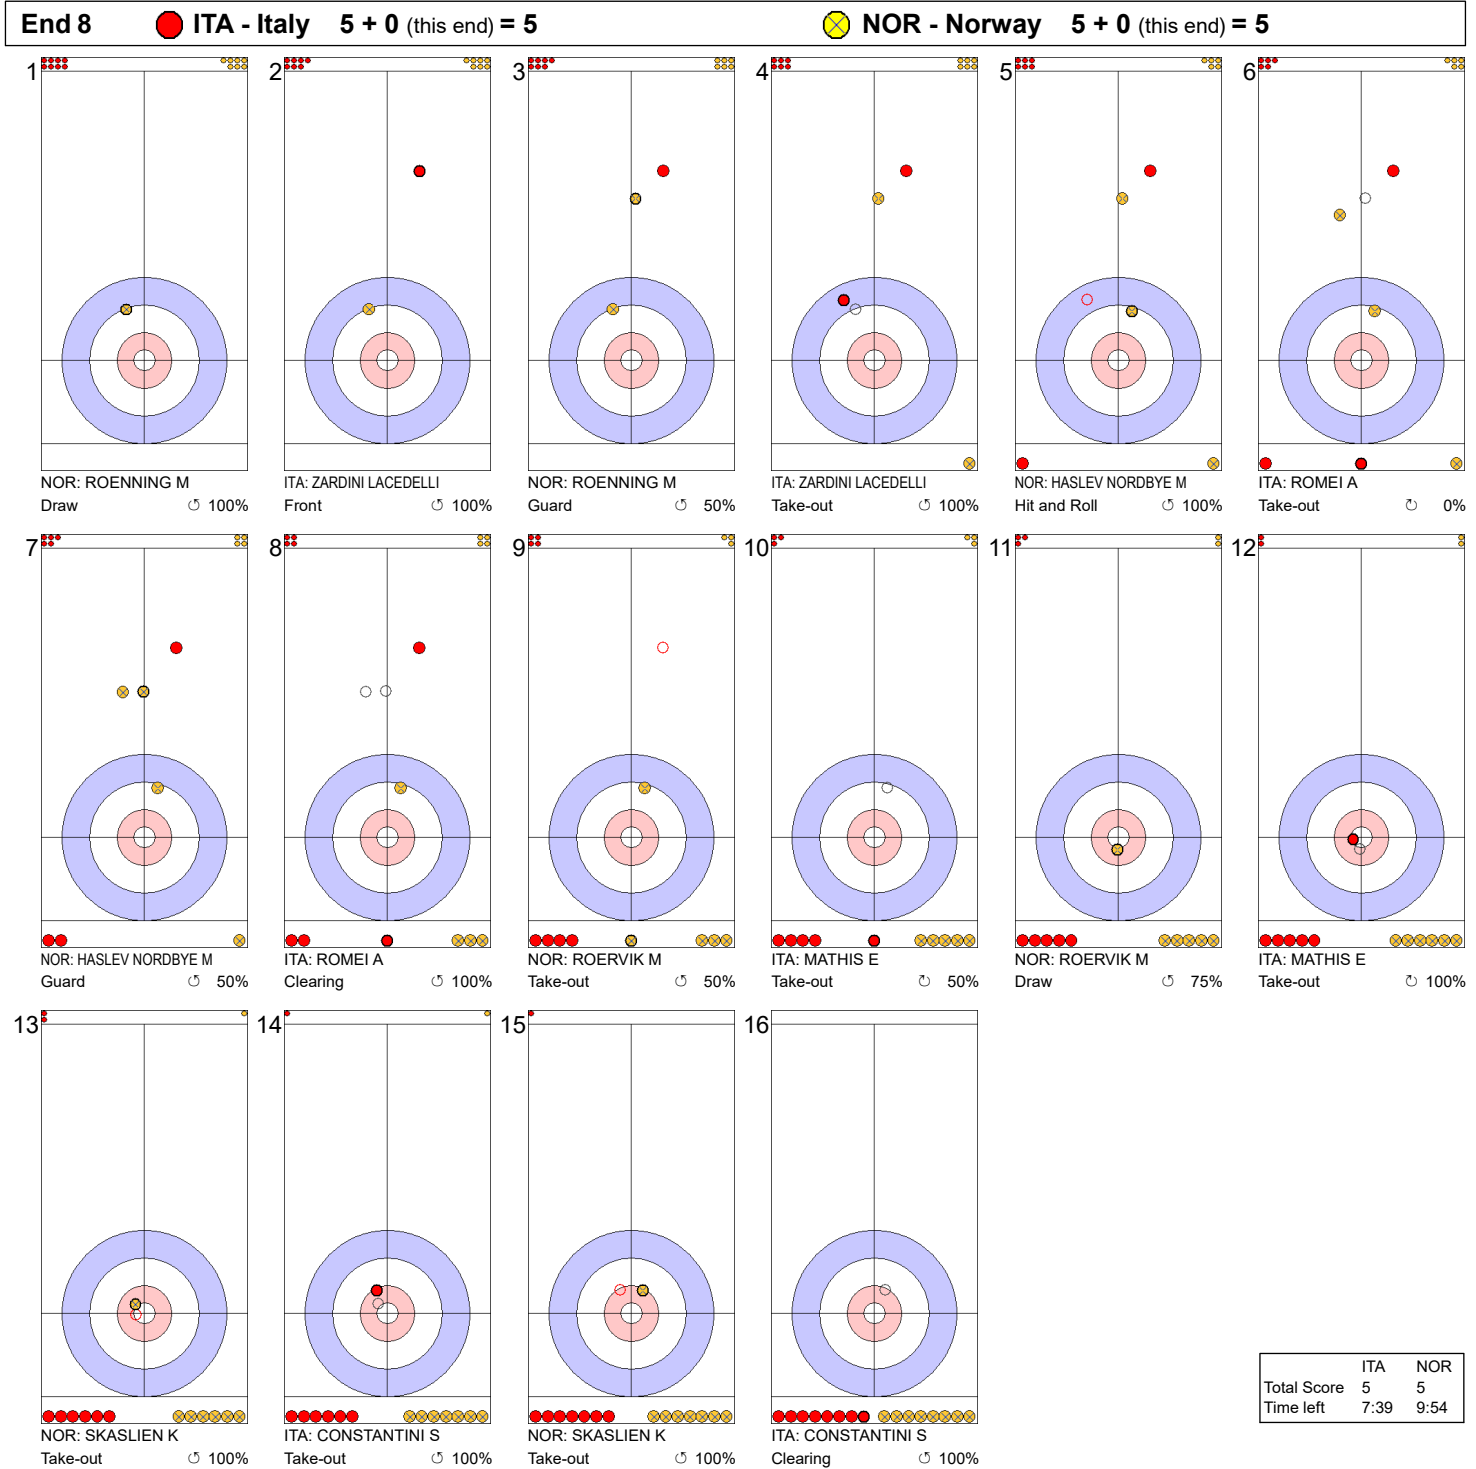

Game - Shot by Shot

Legend:
Clockwise
Counter-clockwise
- Not considered