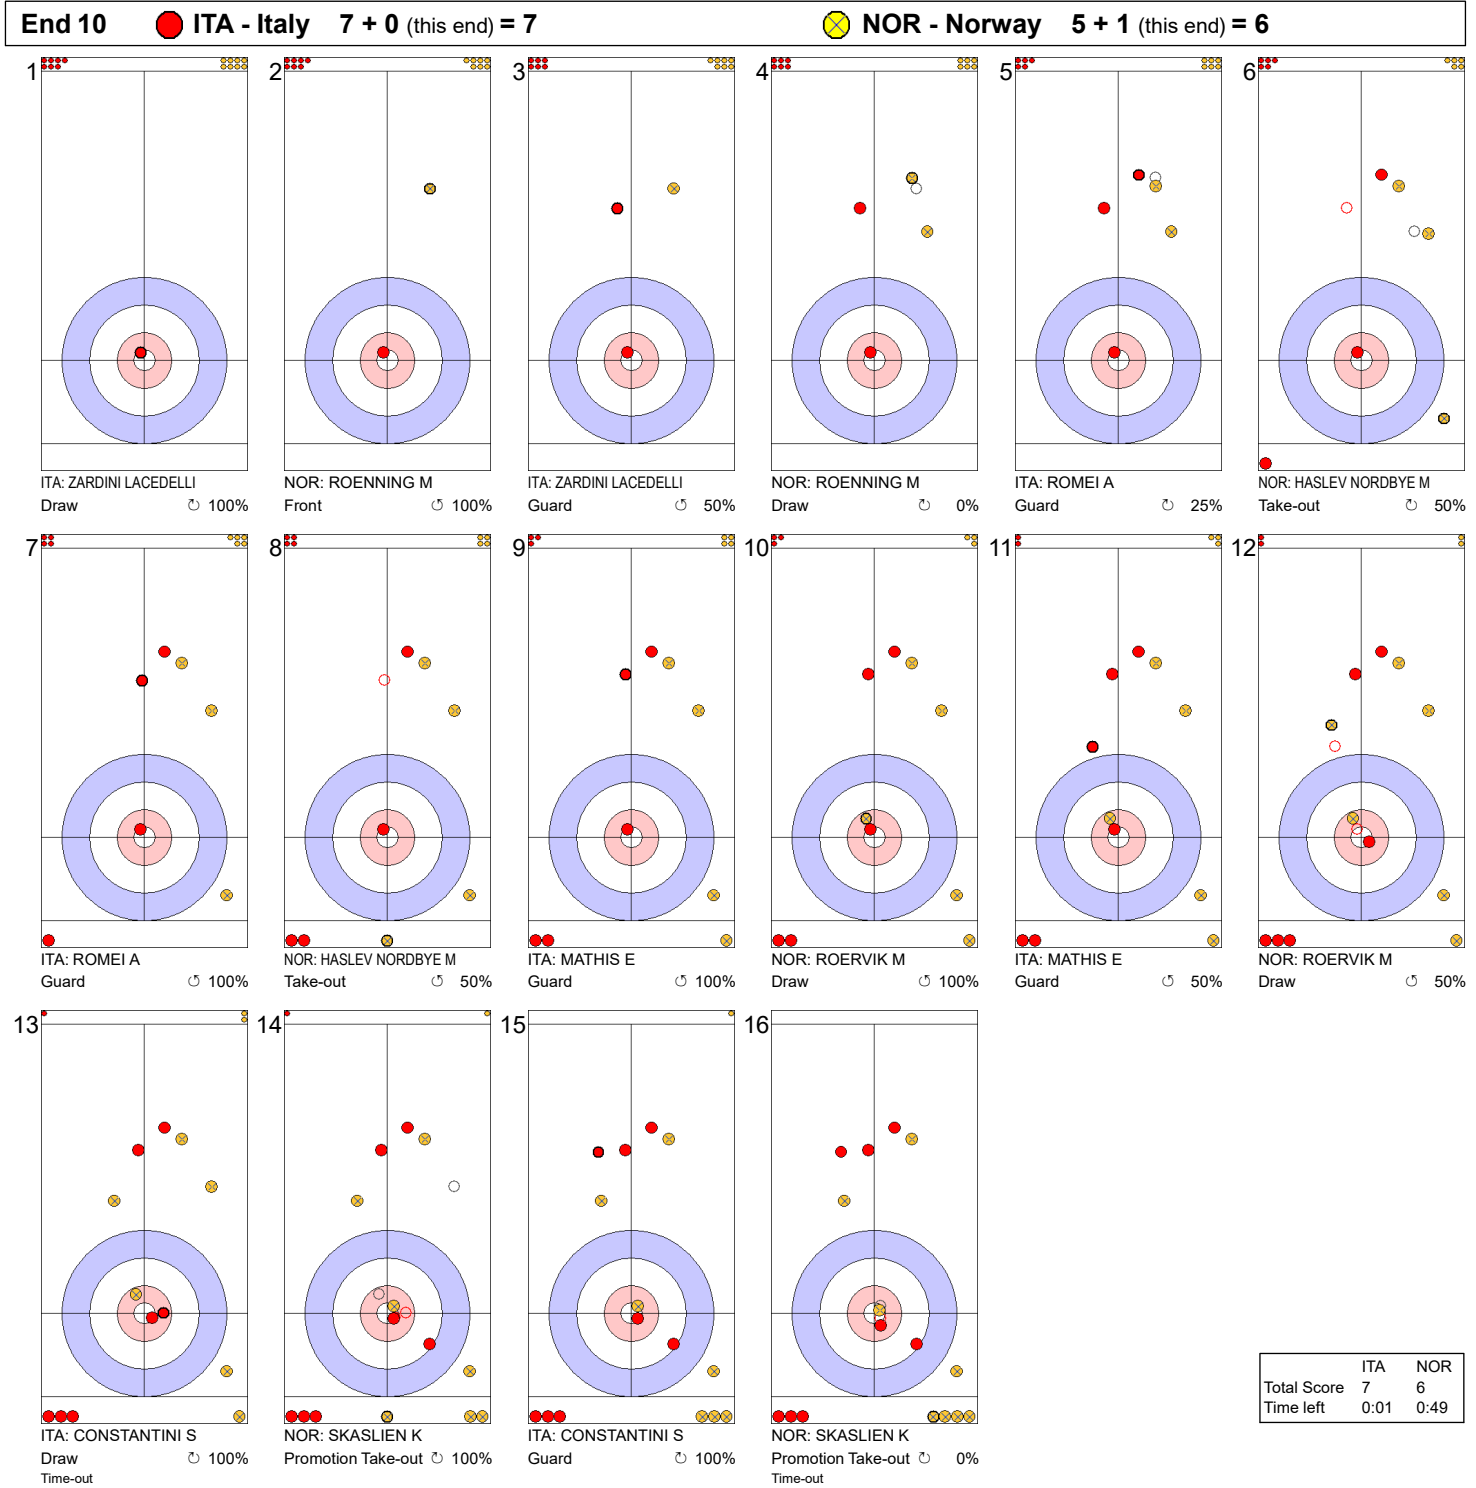

Game - Shot by Shot

Legend:
↻ Clockwise   ↺ Counter-clockwise   - Not considered