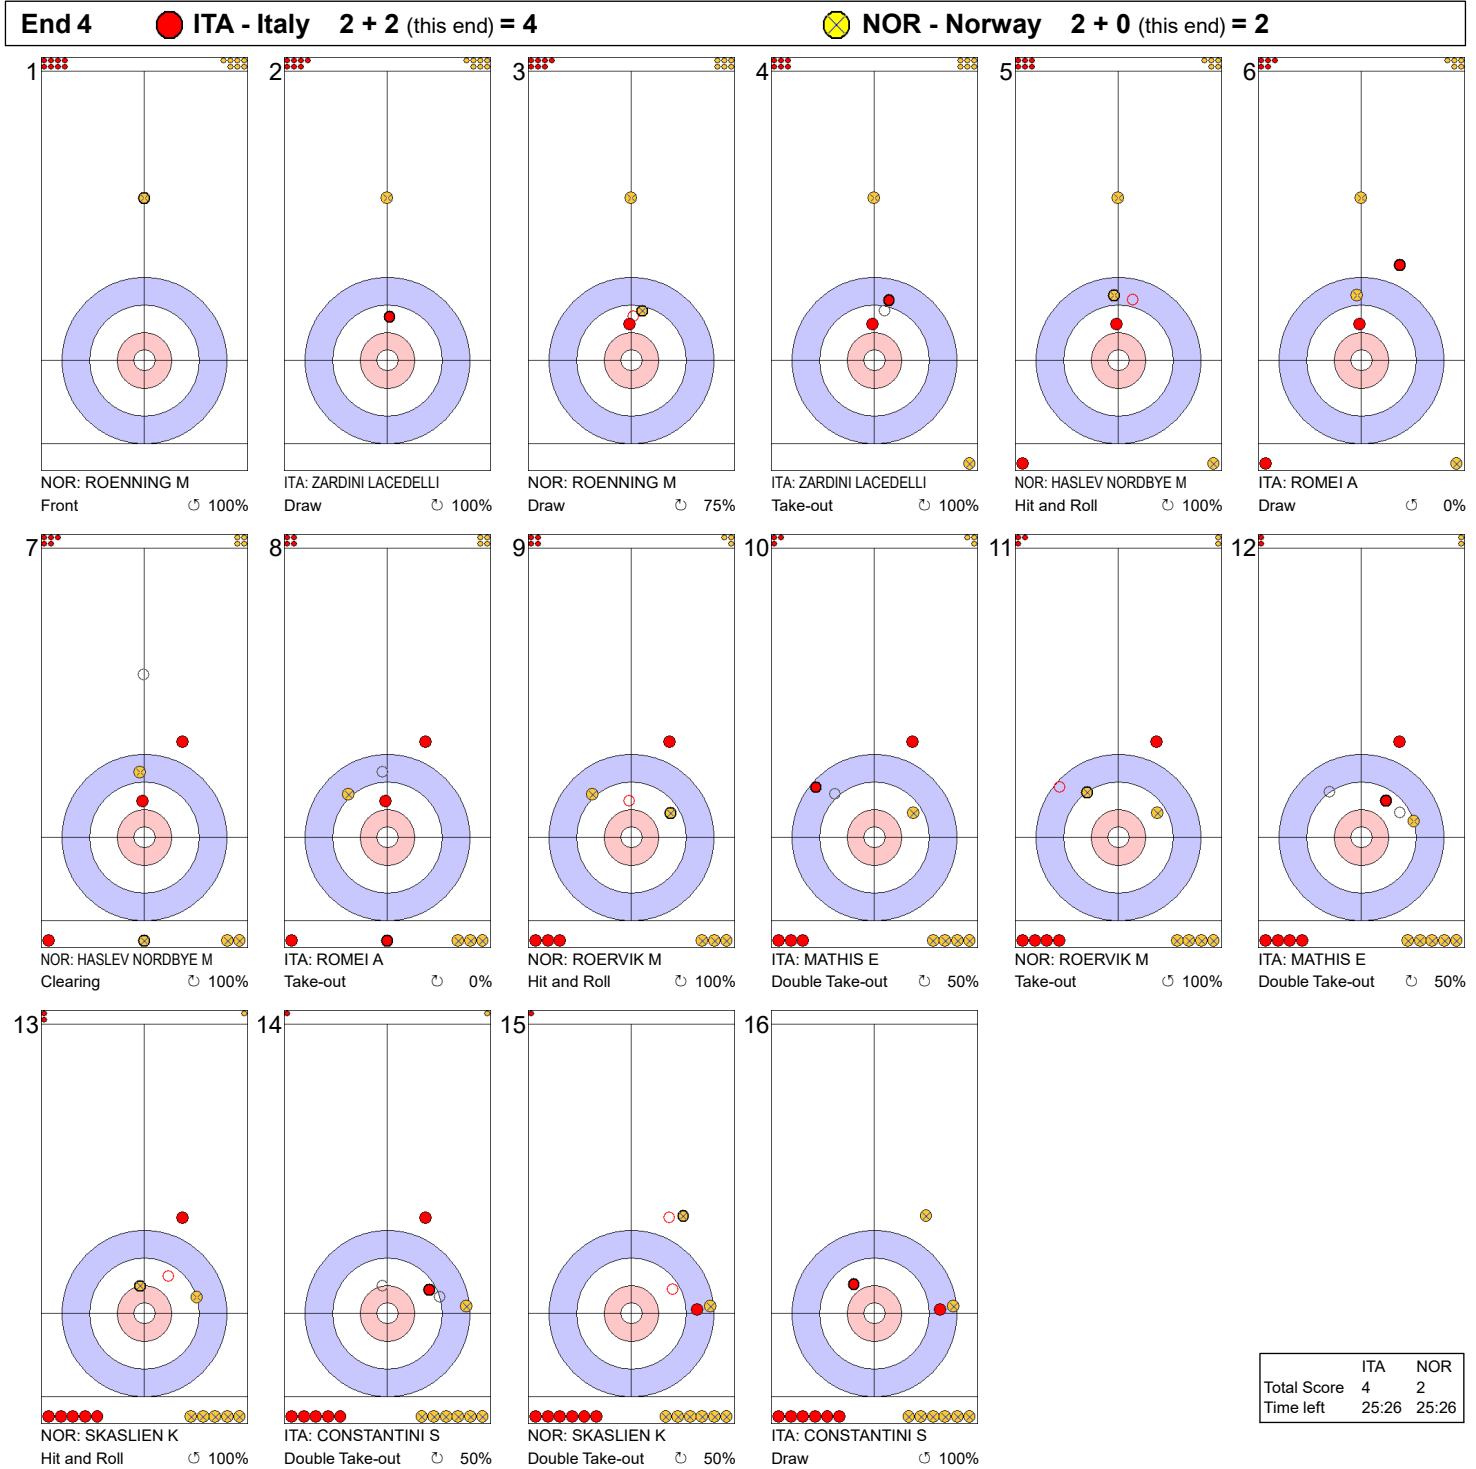

Game - Shot by Shot

	ITA	NOR
Total Score	4	2
Time left	25:26	25:26

Legend:
⌚ Clockwise   ⌚ Counter-clockwise   - Not considered