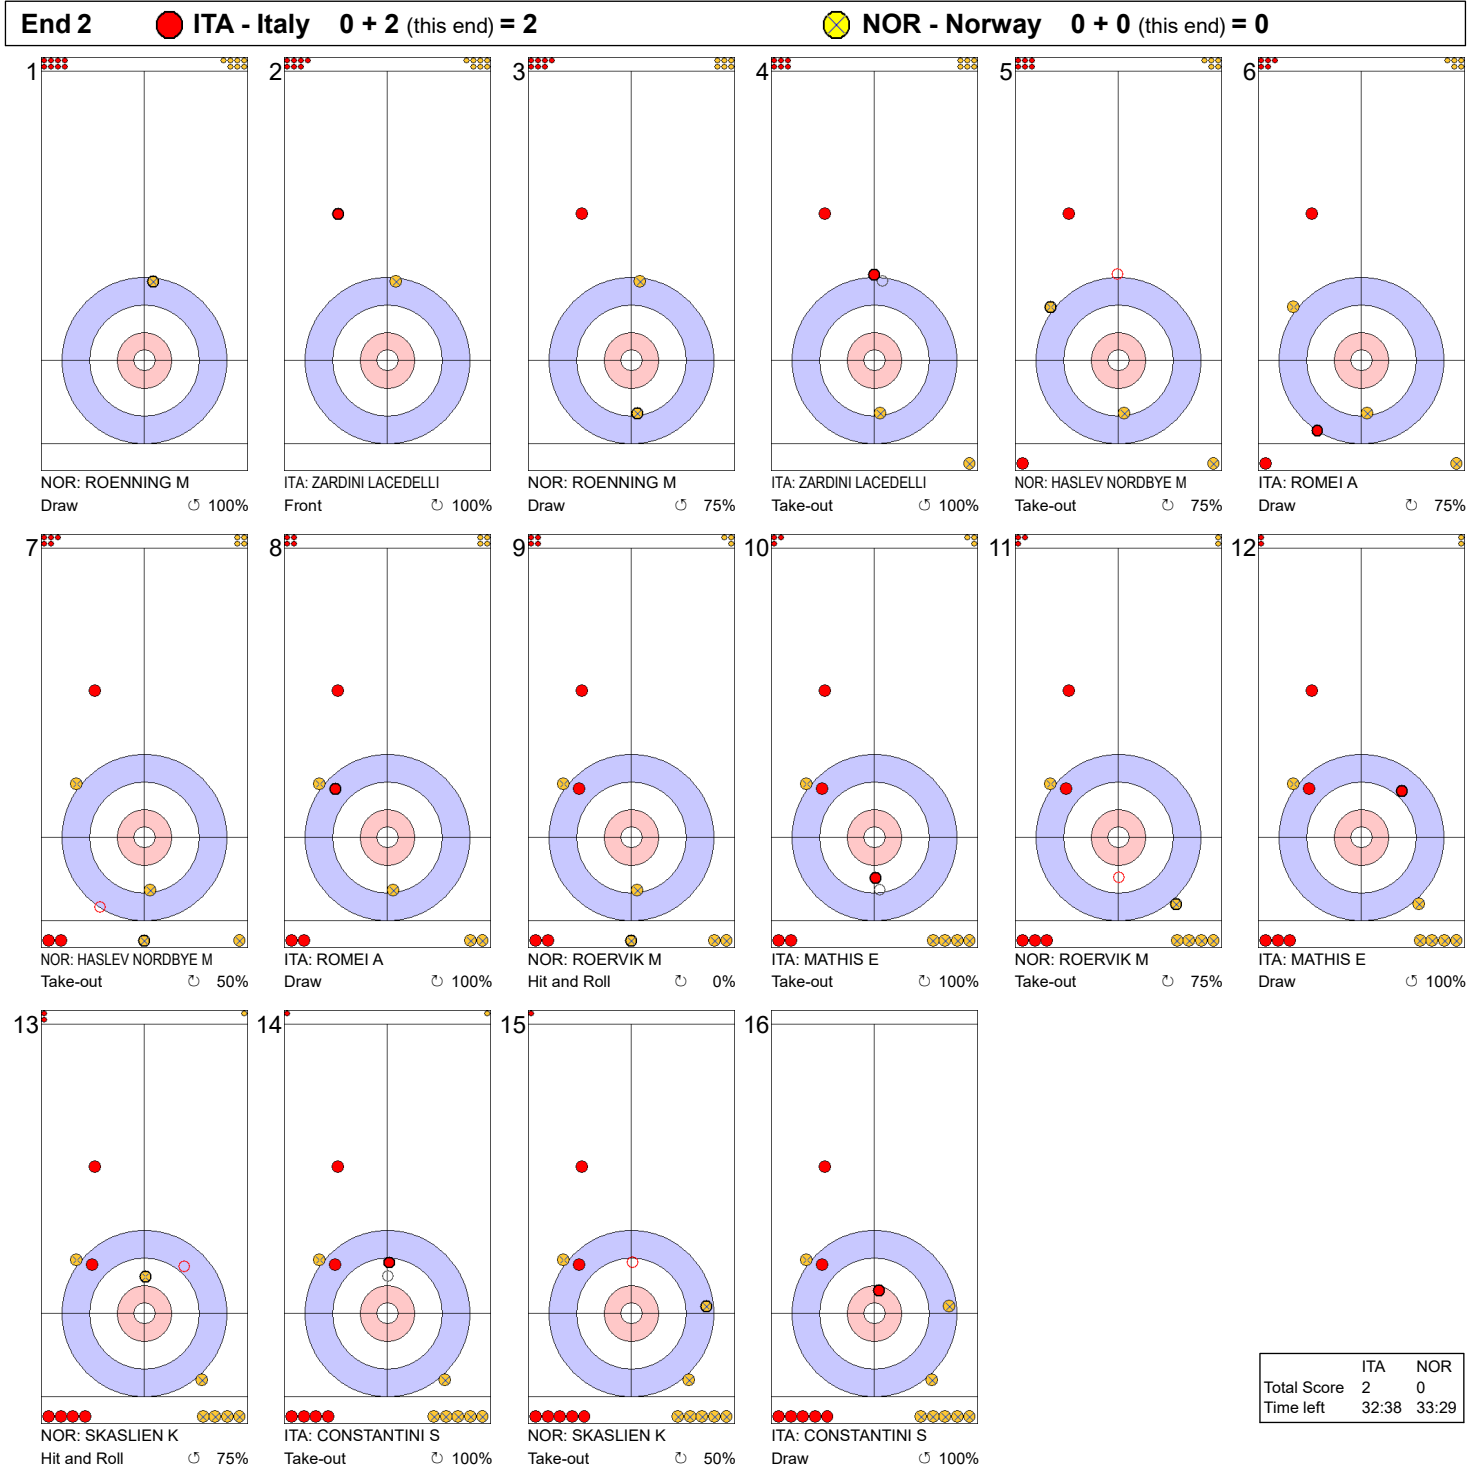

Game - Shot by Shot

Legend:
Clockwise
Counter-clockwise
- Not considered