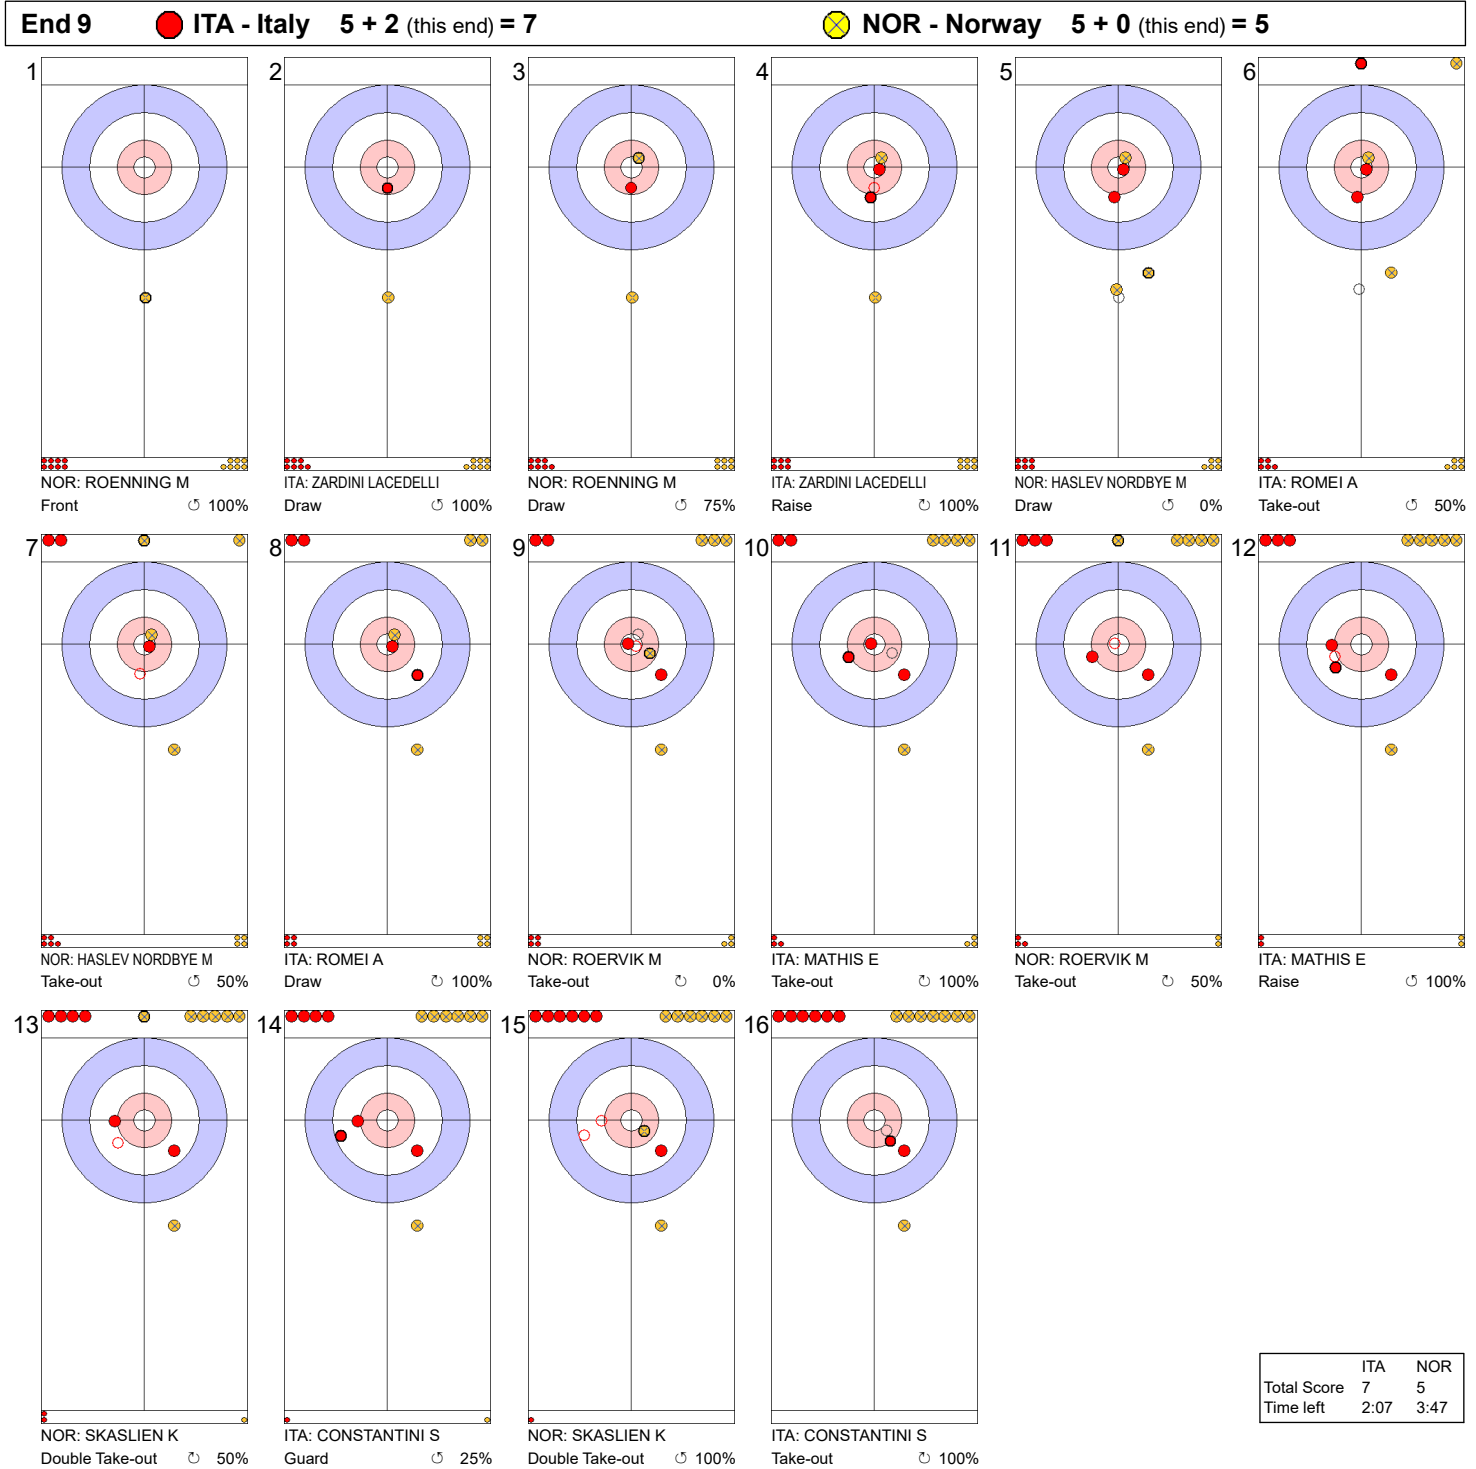

Game - Shot by Shot

Legend:
↻ Clockwise   ↺ Counter-clockwise   - Not considered