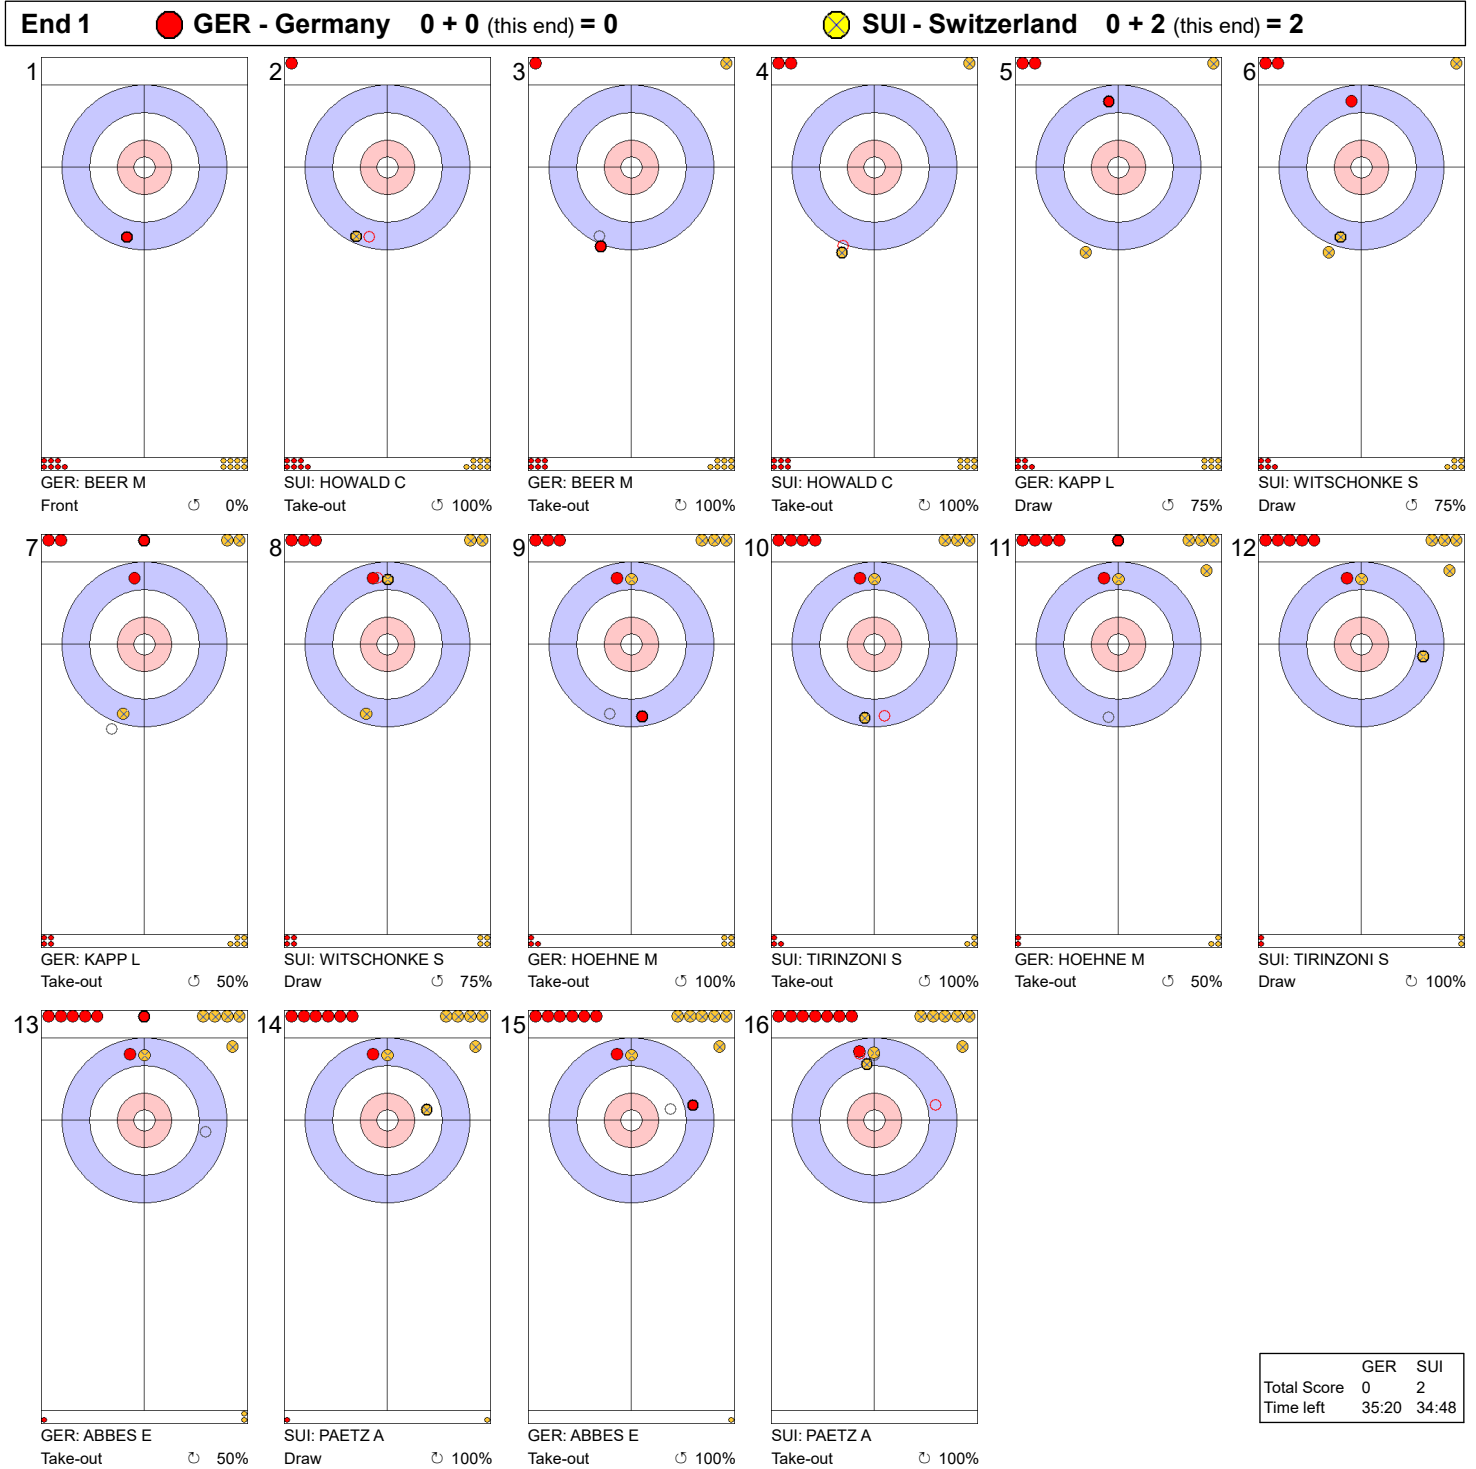

Game - Shot by Shot

Legend:
 Clockwise
 Counter-clockwise
 - Not considered

Game - Shot by Shot

Legend:
 ⤴ Clockwise ⤵ Counter-clockwise - Not considered

Game - Shot by Shot

Legend:
 ↻ Clockwise ↺ Counter-clockwise - Not considered

Game - Shot by Shot

| | GER | SUI |
|-------------|-------|-------|
| Total Score | 3 | 3 |
| Time left | 25:14 | 24:41 |

Legend:
 ↻ Clockwise ↺ Counter-clockwise - Not considered

Game - Shot by Shot

Legend:
 ↻ Clockwise ↺ Counter-clockwise - Not considered

Game - Shot by Shot

Legend:
 ⤴ Clockwise ⤵ Counter-clockwise - Not considered

Game - Shot by Shot

| | GER | SUI |
|-------------|-------|-------|
| Total Score | 4 | 7 |
| Time left | 13:45 | 12:04 |

Legend:
 Clockwise
 Counter-clockwise
 - Not considered

Game - Shot by Shot

Legend:
 Clockwise
 Counter-clockwise
 - Not considered

Game - Shot by Shot

Legend:
 Clockwise
 Counter-clockwise
 - Not considered

Game - Shot by Shot

End 10 ● **GER - Germany 6 + 0 (this end) = 6** ● **SUI - Switzerland 7 + 1 (this end) = 8**