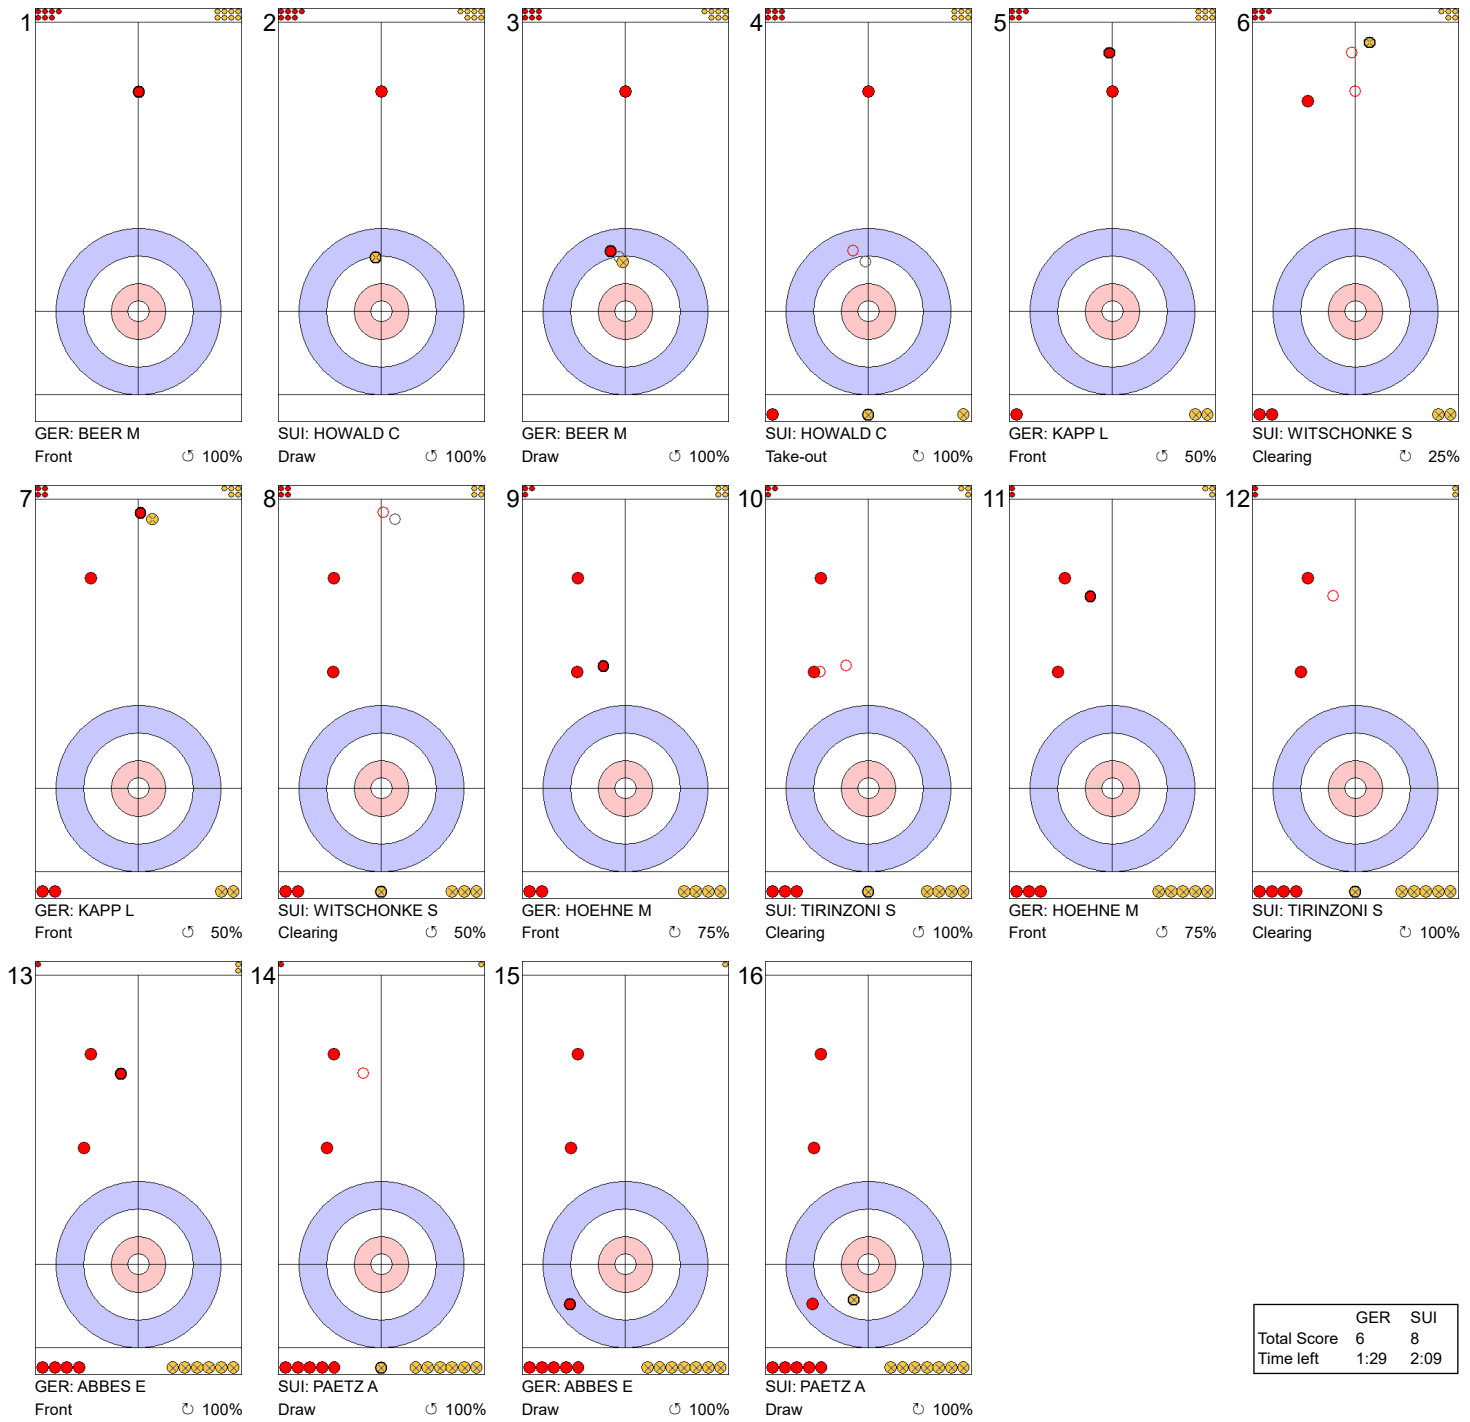

Game - Shot by Shot

| | GER | SUI |
|-------------|-------|-------|
| Total Score | 3 | 3 |
| Time left | 25:14 | 24:41 |

Legend:
 ↻ Clockwise ↺ Counter-clockwise - Not considered

Game - Shot by Shot

Legend:
 ↻ Clockwise ↺ Counter-clockwise - Not considered

Game - Shot by Shot

Legend:
 ⤴ Clockwise ⤵ Counter-clockwise - Not considered

Game - Shot by Shot

| | GER | SUI |
|-------------|-------|-------|
| Total Score | 4 | 7 |
| Time left | 13:45 | 12:04 |

Legend:
 Clockwise
 Counter-clockwise
 - Not considered

Game - Shot by Shot

Legend:
 Clockwise
 Counter-clockwise
 - Not considered

Game - Shot by Shot

Legend:
 Clockwise
 Counter-clockwise
 - Not considered

Game - Shot by Shot

End 10 ● **GER - Germany 6 + 0 (this end) = 6** ● **SUI - Switzerland 7 + 1 (this end) = 8**

| | GER | SUI |
|-------------|------|------|
| Total Score | 6 | 8 |
| Time left | 1:29 | 2:09 |

Legend:
 ↻ Clockwise ↺ Counter-clockwise - Not considered