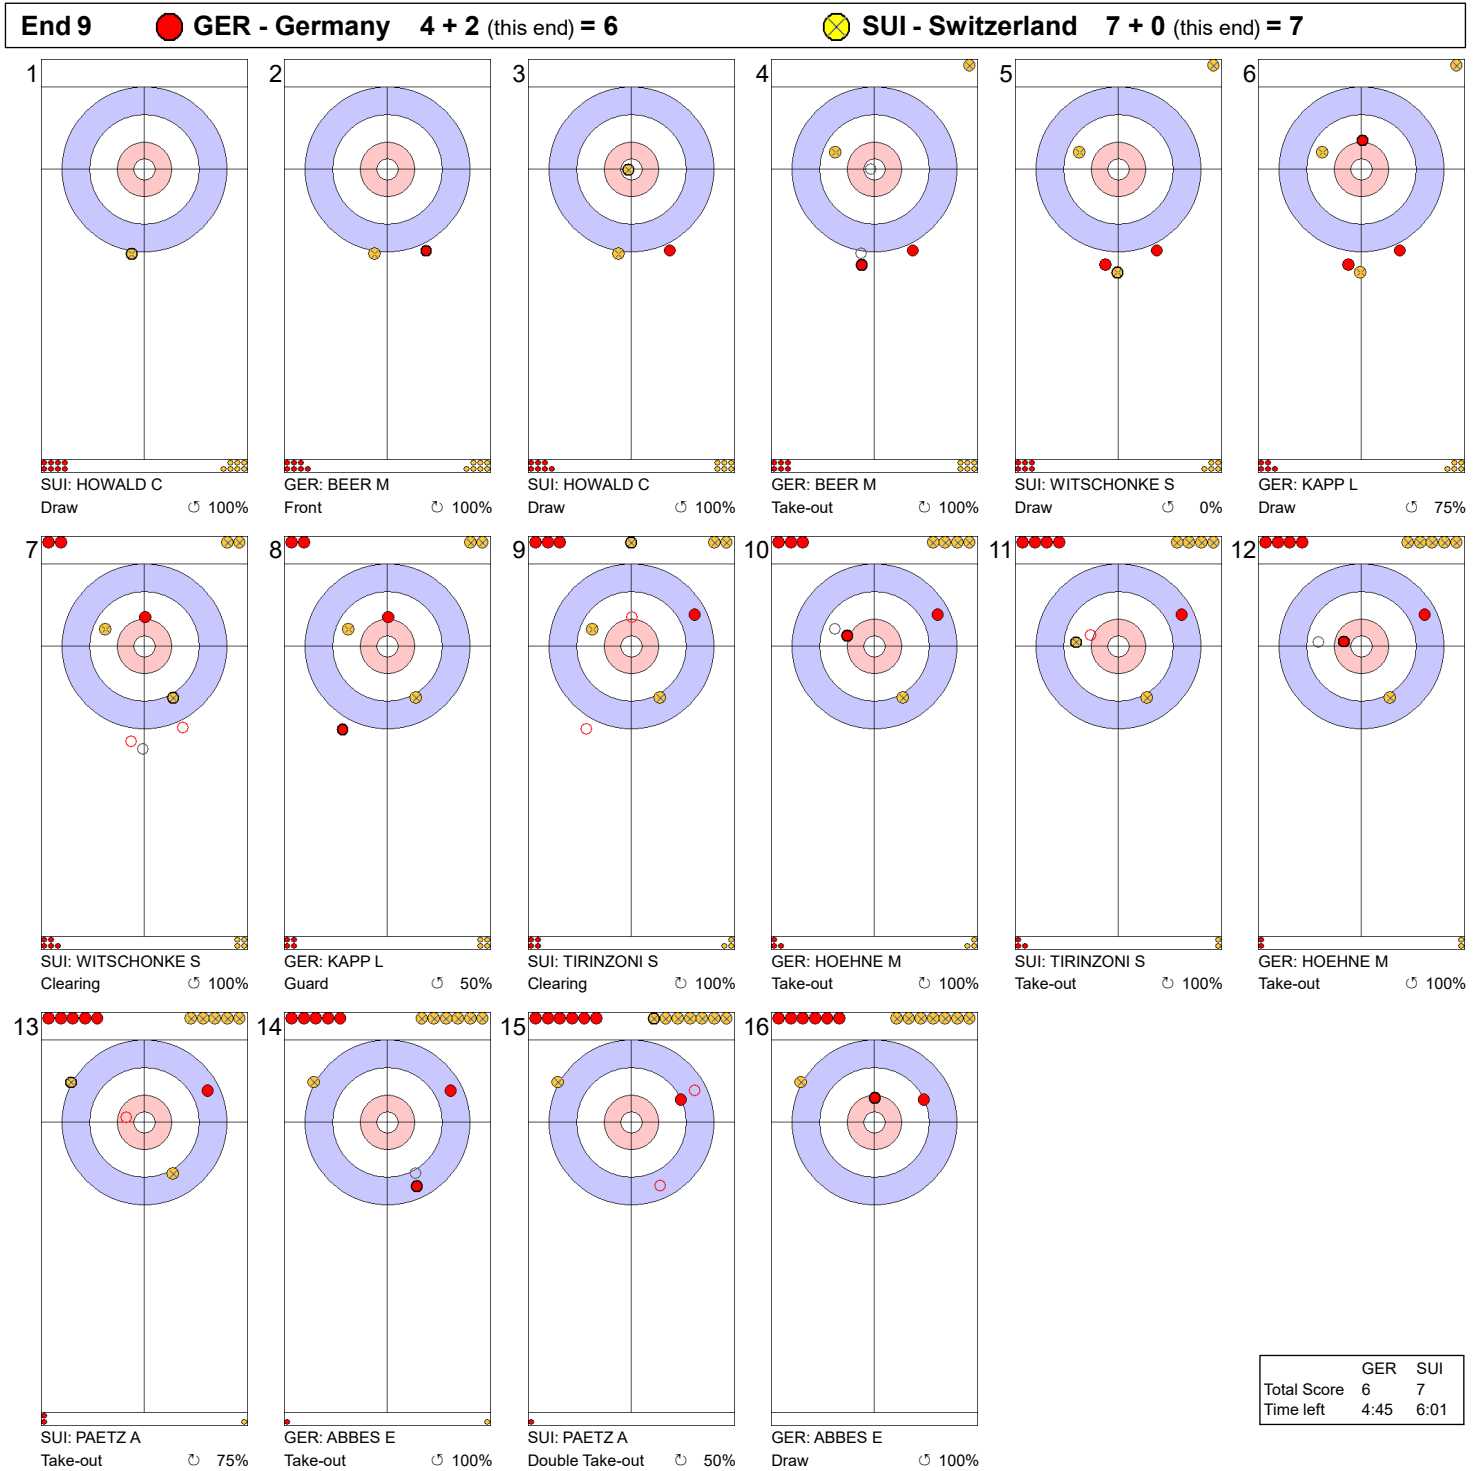

Game - Shot by Shot

| | GER | SUI |
|-------------|-------|-------|
| Total Score | 3 | 3 |
| Time left | 25:14 | 24:41 |

Legend:
 ↻ Clockwise ↺ Counter-clockwise - Not considered

Game - Shot by Shot

Legend:
 ↻ Clockwise ↺ Counter-clockwise - Not considered

Game - Shot by Shot

Legend:
 ⤴ Clockwise ⤵ Counter-clockwise - Not considered

Game - Shot by Shot

| | GER | SUI |
|-------------|-------|-------|
| Total Score | 4 | 7 |
| Time left | 13:45 | 12:04 |

Legend:
 Clockwise
 Counter-clockwise
 - Not considered

Game - Shot by Shot

Legend:
 Clockwise
 Counter-clockwise
 - Not considered

Game - Shot by Shot

Legend:
 Clockwise
 Counter-clockwise
 - Not considered

Game - Shot by Shot

End 10 ● **GER - Germany 6 + 0 (this end) = 6** ● **SUI - Switzerland 7 + 1 (this end) = 8**

| | GER | SUI |
|-------------|------|------|
| Total Score | 6 | 8 |
| Time left | 1:29 | 2:09 |

Legend:
 ↻ Clockwise ↺ Counter-clockwise - Not considered