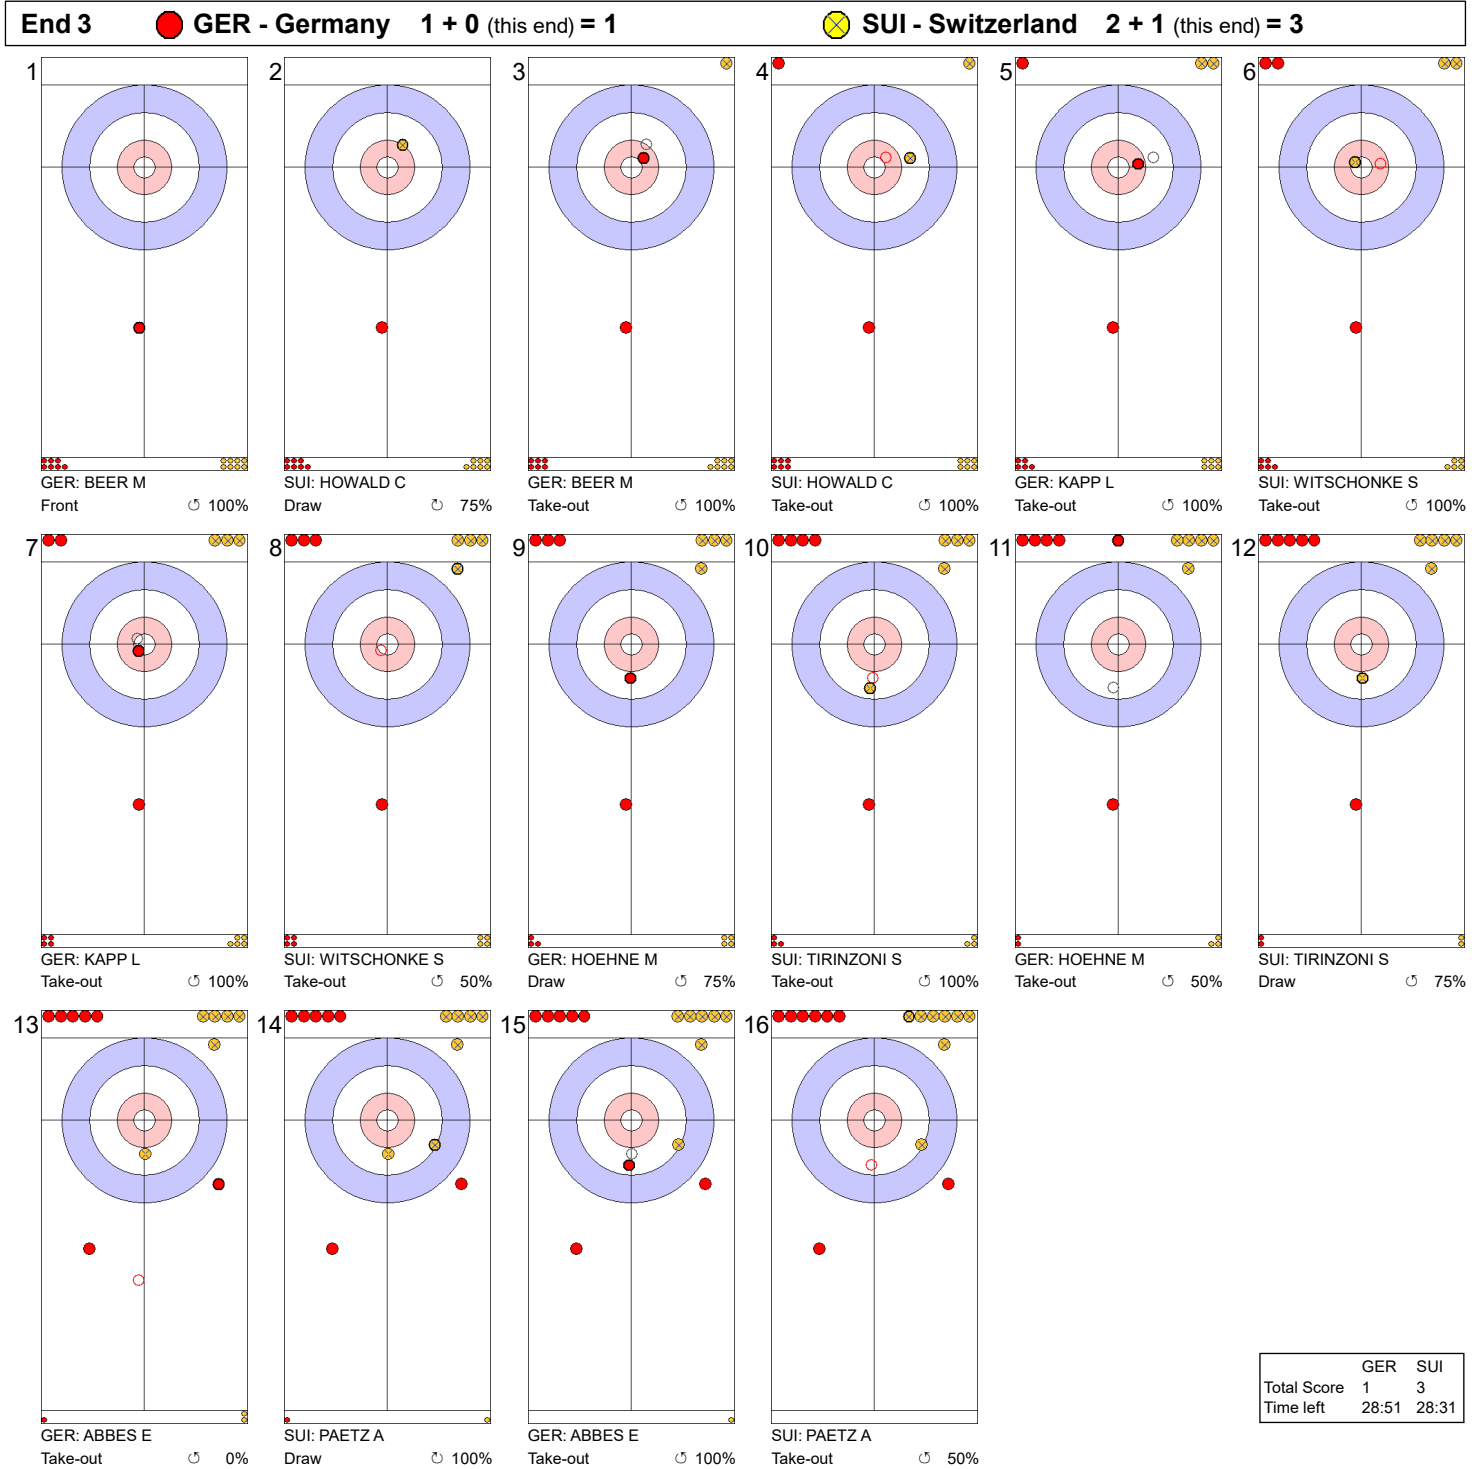

Game - Shot by Shot

Legend:
 Clockwise
 Counter-clockwise
 - Not considered

Game - Shot by Shot

Legend:
 ⤴ Clockwise ⤵ Counter-clockwise - Not considered

Game - Shot by Shot

Legend:
 ↻ Clockwise ↺ Counter-clockwise - Not considered

Game - Shot by Shot

| | GER | SUI |
|-------------|-------|-------|
| Total Score | 3 | 3 |
| Time left | 25:14 | 24:41 |

Legend:
 ↻ Clockwise ↺ Counter-clockwise - Not considered

Game - Shot by Shot

Legend:
 ↻ Clockwise ↺ Counter-clockwise - Not considered

Game - Shot by Shot

Legend:
 ⤴ Clockwise ⤵ Counter-clockwise - Not considered

Game - Shot by Shot

| | GER | SUI |
|-------------|-------|-------|
| Total Score | 4 | 7 |
| Time left | 13:45 | 12:04 |

Legend:
 Clockwise
 Counter-clockwise
 - Not considered

Game - Shot by Shot

Legend:
 Clockwise
 Counter-clockwise
 - Not considered

Game - Shot by Shot

Legend:
 Clockwise
 Counter-clockwise
 - Not considered

Game - Shot by Shot

End 10 ● **GER - Germany 6 + 0 (this end) = 6** ● **SUI - Switzerland 7 + 1 (this end) = 8**