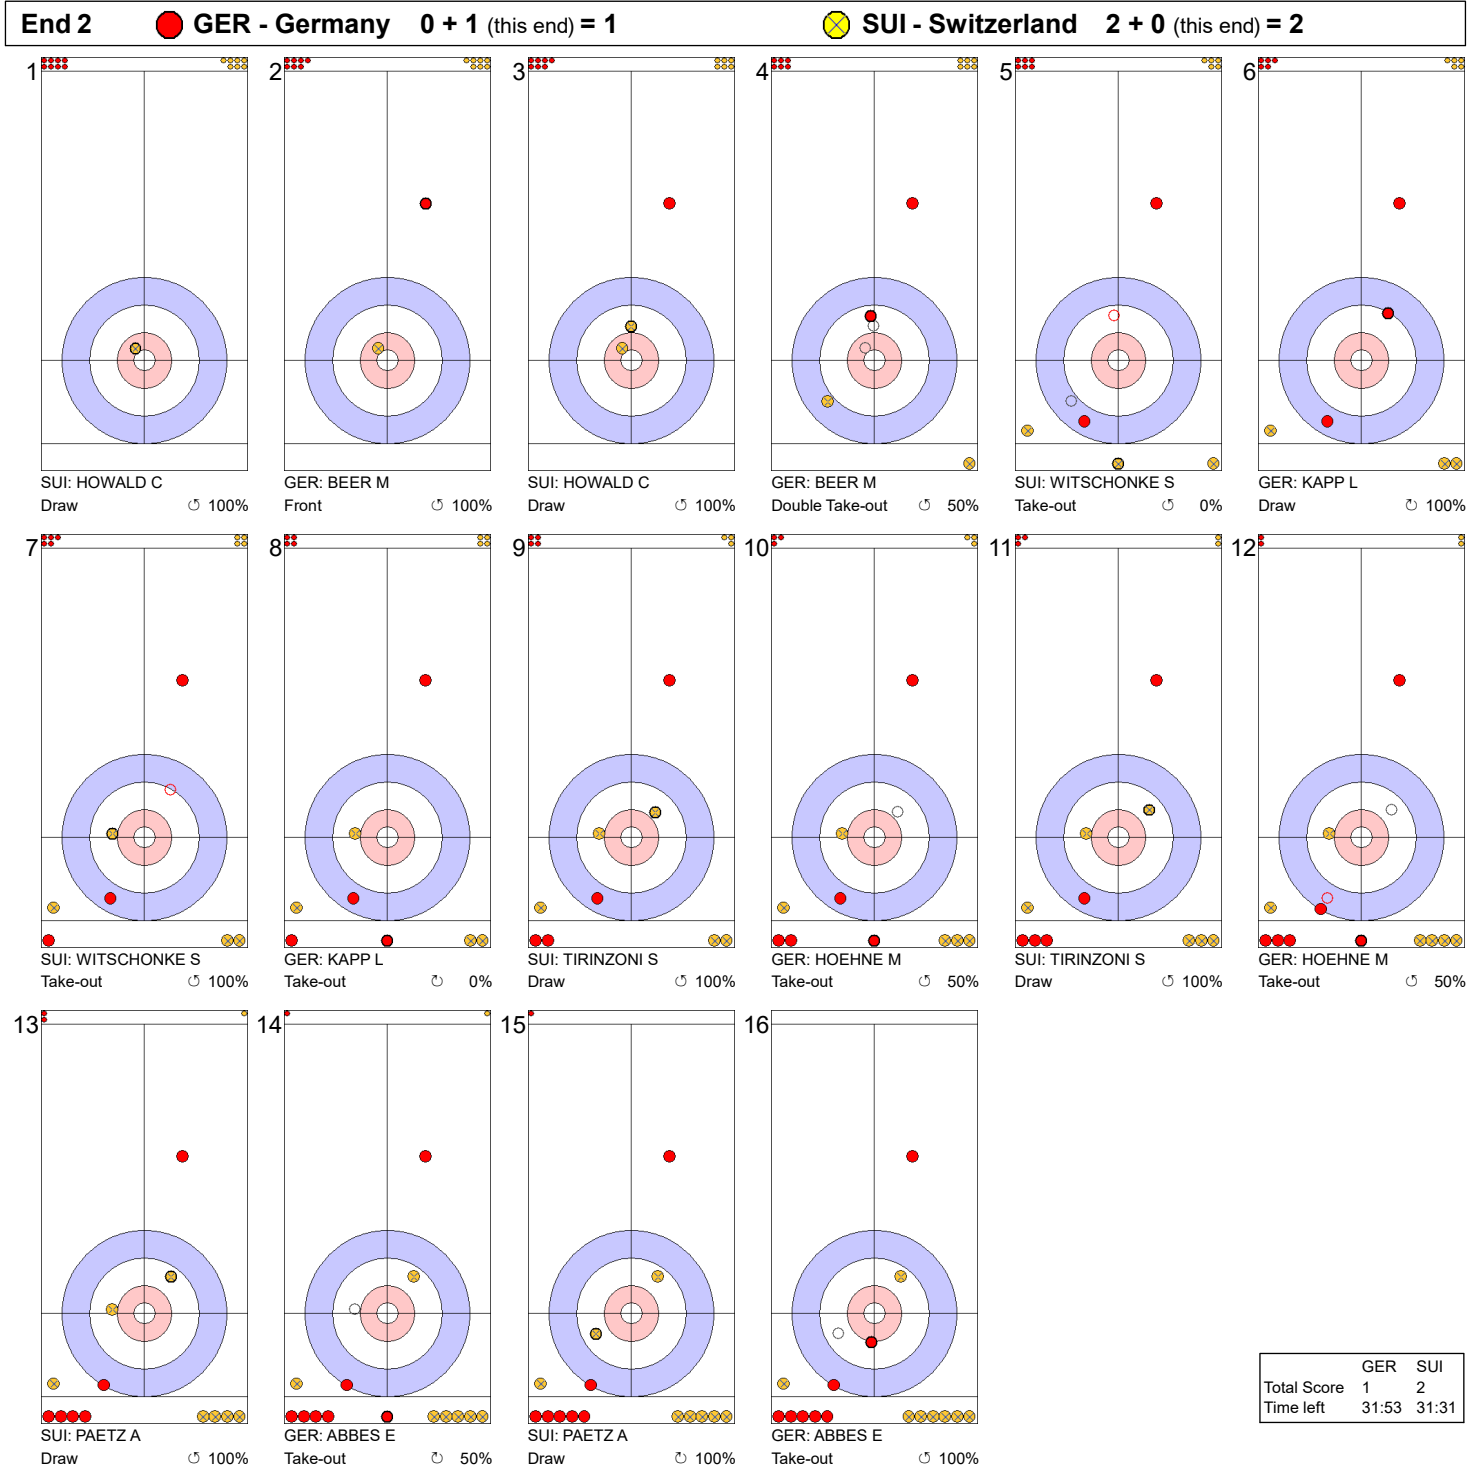

Game - Shot by Shot

Legend:
 Clockwise
 Counter-clockwise
 - Not considered

Game - Shot by Shot

Legend:
 ⤴ Clockwise ⤵ Counter-clockwise - Not considered

Game - Shot by Shot

Legend:
 ↻ Clockwise ↺ Counter-clockwise - Not considered

Game - Shot by Shot

| | GER | SUI |
|-------------|-------|-------|
| Total Score | 3 | 3 |
| Time left | 25:14 | 24:41 |

Legend:
 ↻ Clockwise ↺ Counter-clockwise - Not considered

Game - Shot by Shot

Legend:
 ↻ Clockwise ↺ Counter-clockwise - Not considered

Game - Shot by Shot

Legend:
 ⤴ Clockwise ⤵ Counter-clockwise - Not considered

Game - Shot by Shot

| | GER | SUI |
|-------------|-------|-------|
| Total Score | 4 | 7 |
| Time left | 13:45 | 12:04 |

Legend:
 Clockwise
 Counter-clockwise
 - Not considered

| | GER | SUI |
|-------------|------|------|
| Total Score | 6 | 8 |
| Time left | 1:29 | 2:09 |

Legend:
 ↻ Clockwise ↺ Counter-clockwise - Not considered