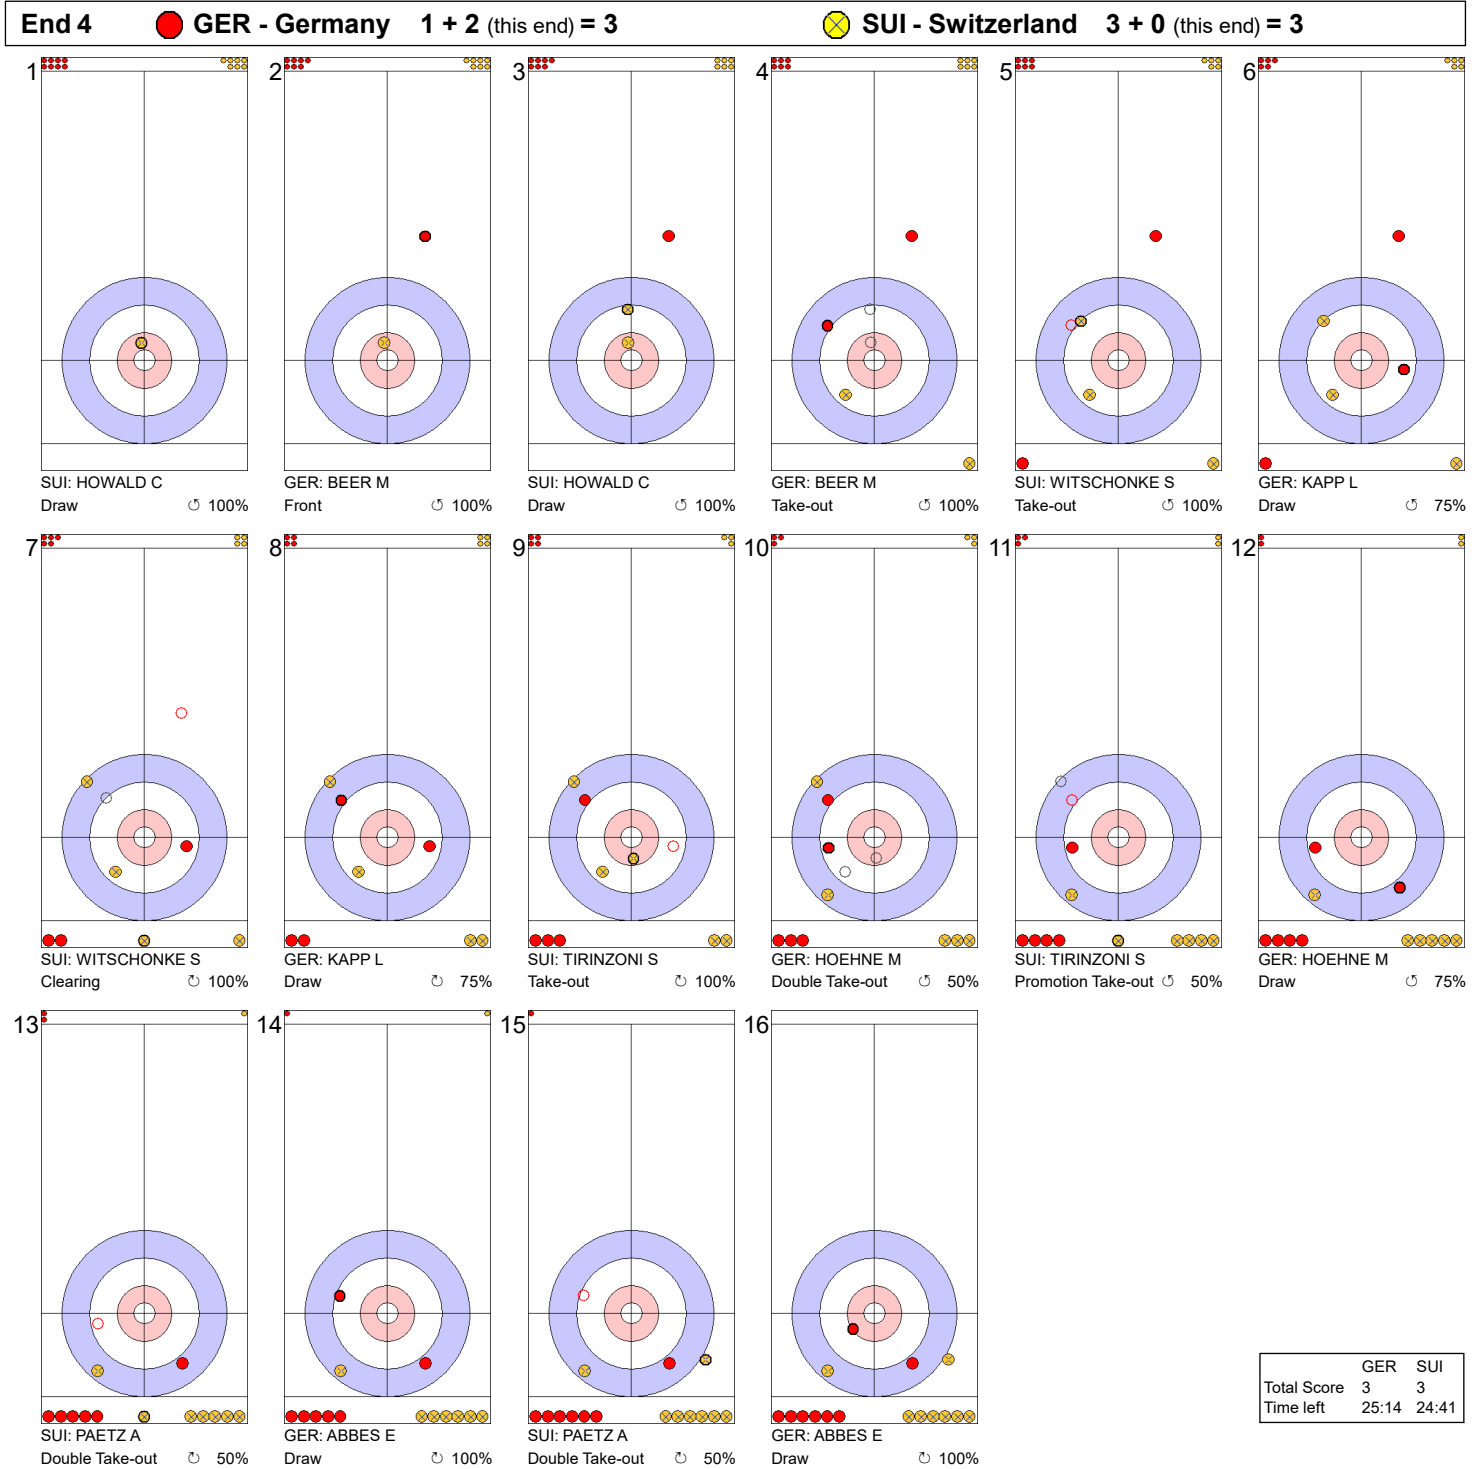

Game - Shot by Shot

Legend:
 Clockwise
 Counter-clockwise
 - Not considered

Game - Shot by Shot

Legend:
 ⤴ Clockwise ⤵ Counter-clockwise - Not considered

Game - Shot by Shot

Legend:
 ↻ Clockwise ↺ Counter-clockwise - Not considered

Game - Shot by Shot

| | GER | SUI |
|-------------|-------|-------|
| Total Score | 3 | 3 |
| Time left | 25:14 | 24:41 |

Legend:
 ↻ Clockwise ↺ Counter-clockwise - Not considered

Game - Shot by Shot

Legend:
 ↻ Clockwise ↺ Counter-clockwise - Not considered

Game - Shot by Shot

Legend:
 ⤴ Clockwise ⤵ Counter-clockwise - Not considered

Game - Shot by Shot

| | GER | SUI |
|-------------|-------|-------|
| Total Score | 4 | 7 |
| Time left | 13:45 | 12:04 |

Legend:
 Clockwise
 Counter-clockwise
 - Not considered

| | GER | SUI |
|-------------|------|------|
| Total Score | 6 | 8 |
| Time left | 1:29 | 2:09 |

Legend:
 ↻ Clockwise ↺ Counter-clockwise - Not considered