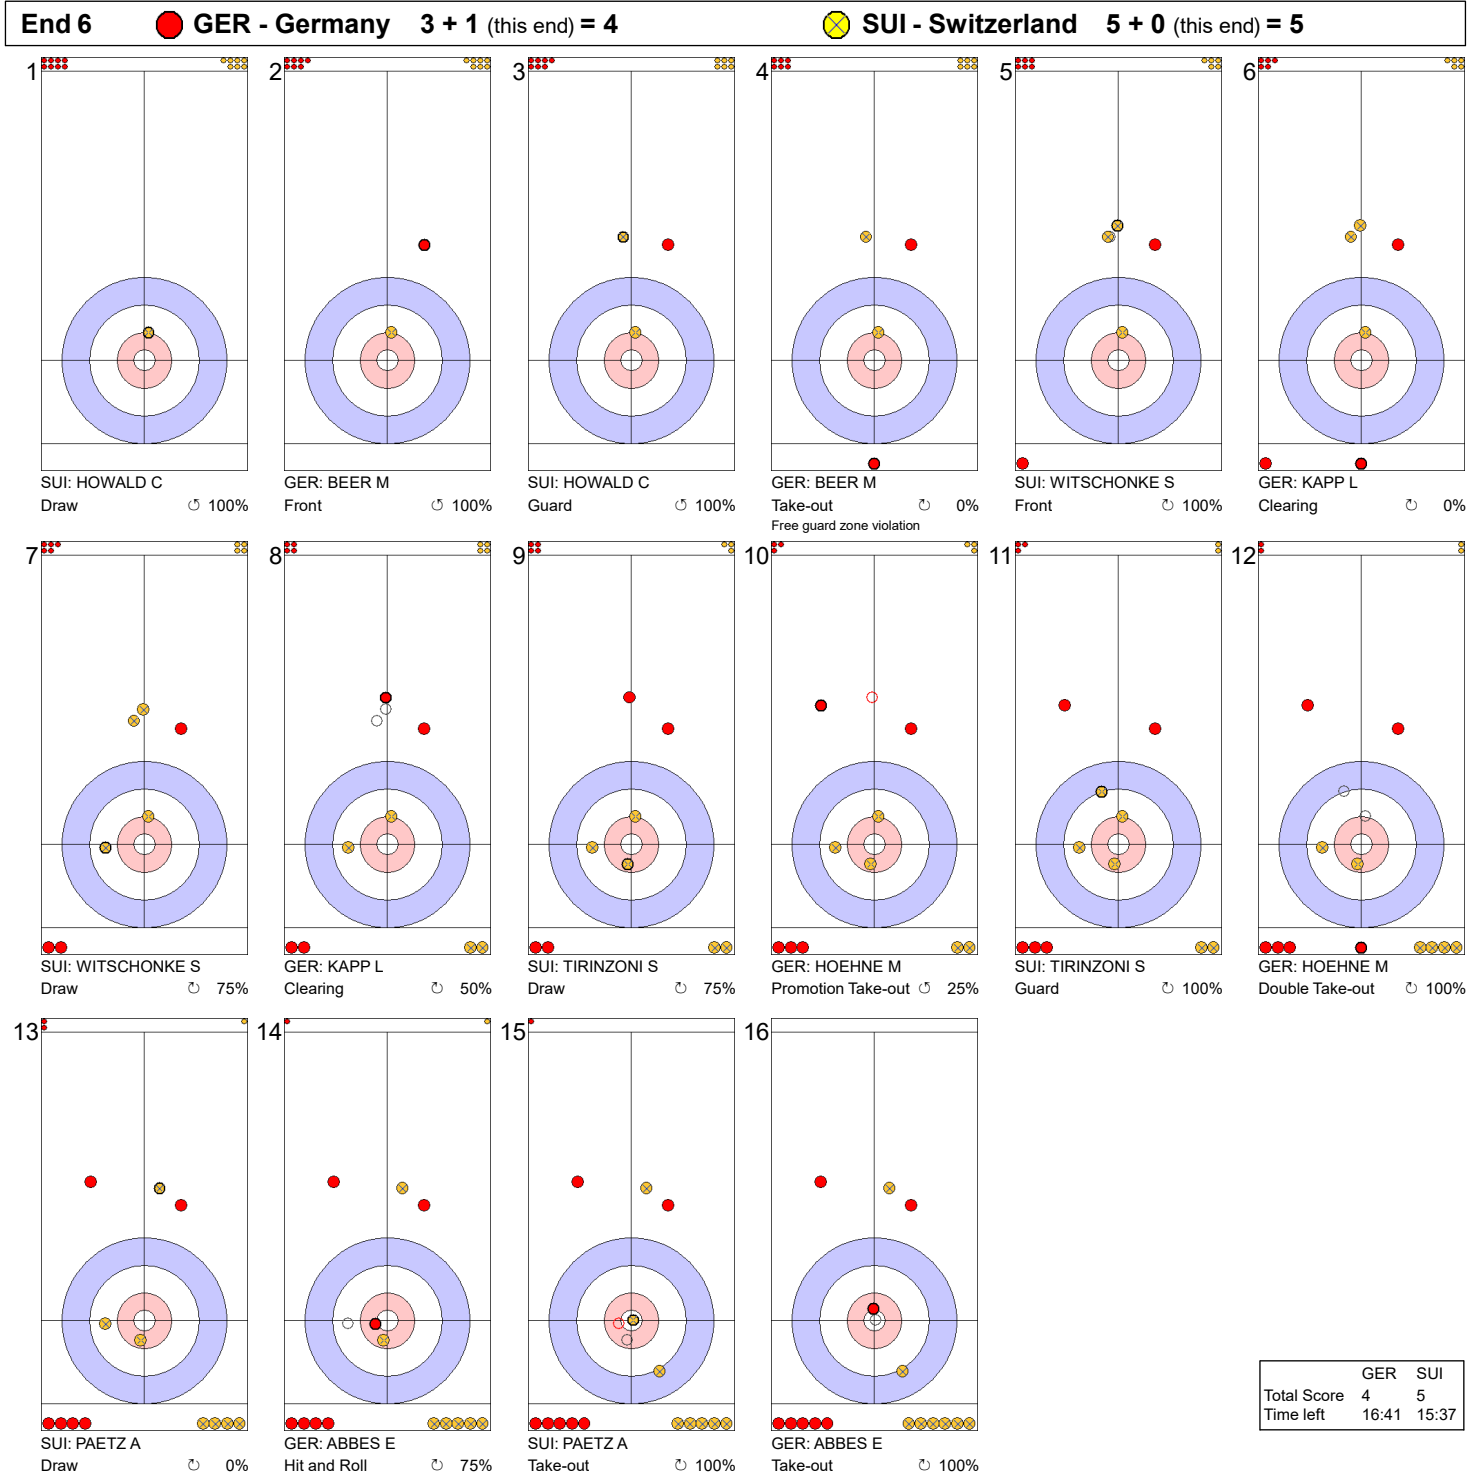

Game - Shot by Shot

Legend:
 Clockwise
 Counter-clockwise
 - Not considered

Game - Shot by Shot

Legend:
 ⤴ Clockwise ⤵ Counter-clockwise - Not considered

Game - Shot by Shot

Legend:
 ↻ Clockwise ↺ Counter-clockwise - Not considered

Game - Shot by Shot

| | GER | SUI |
|-------------|-------|-------|
| Total Score | 3 | 3 |
| Time left | 25:14 | 24:41 |

Legend:
 ↻ Clockwise ↺ Counter-clockwise - Not considered

Game - Shot by Shot

Legend:
 ↻ Clockwise ↺ Counter-clockwise - Not considered

Game - Shot by Shot

Legend:
 ⤴ Clockwise ⤵ Counter-clockwise - Not considered

Game - Shot by Shot

| | GER | SUI |
|-------------|-------|-------|
| Total Score | 4 | 7 |
| Time left | 13:45 | 12:04 |

Legend:
 Clockwise
 Counter-clockwise
 - Not considered

Game - Shot by Shot

Legend:
 Clockwise
 Counter-clockwise
 - Not considered

Game - Shot by Shot

Legend:
 Clockwise
 Counter-clockwise
 - Not considered

Game - Shot by Shot

End 10 ● **GER - Germany 6 + 0 (this end) = 6** ● **SUI - Switzerland 7 + 1 (this end) = 8**