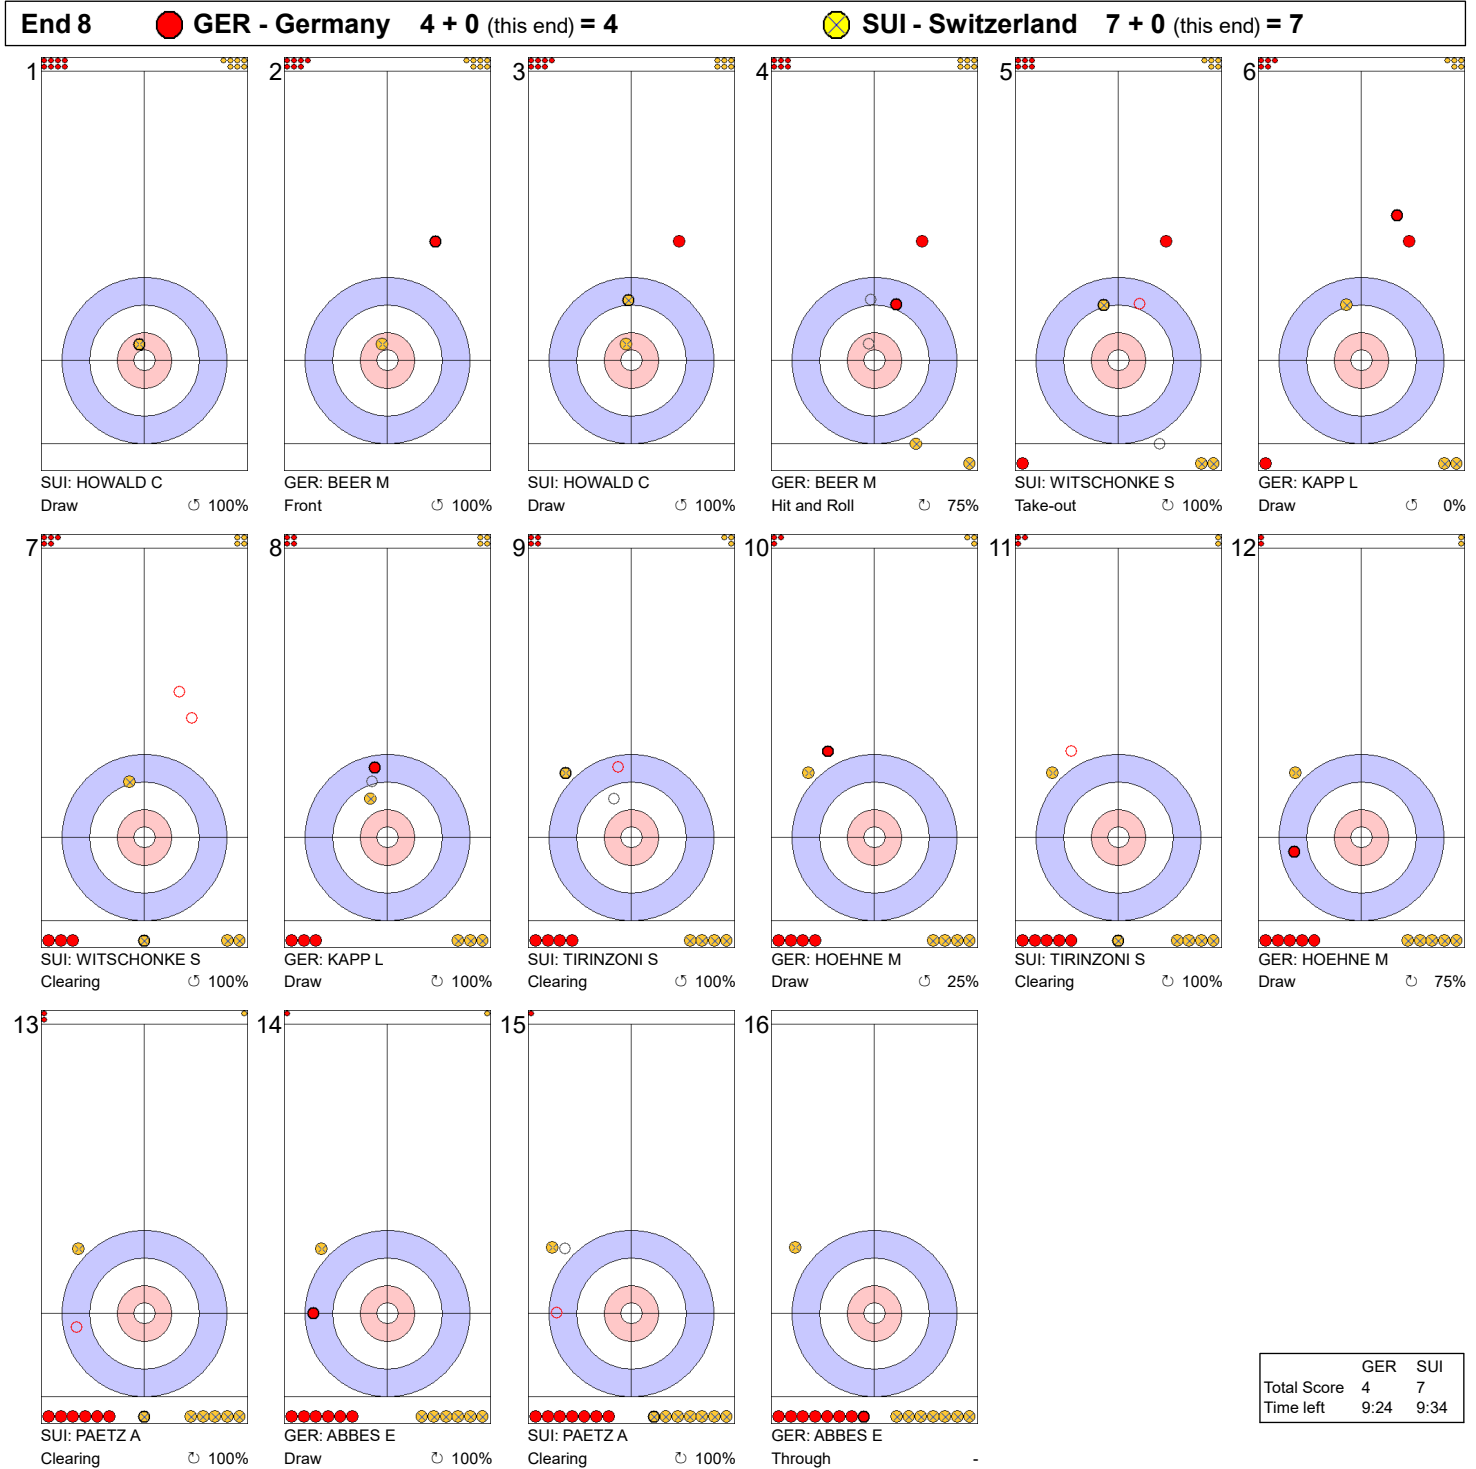

Game - Shot by Shot

| | GER | SUI |
|-------------|-------|-------|
| Total Score | 3 | 3 |
| Time left | 25:14 | 24:41 |

Legend:
 ↻ Clockwise ↺ Counter-clockwise - Not considered

Game - Shot by Shot

Legend:
 ↻ Clockwise ↺ Counter-clockwise - Not considered

Game - Shot by Shot

Legend:
 ⤴ Clockwise ⤵ Counter-clockwise - Not considered

Game - Shot by Shot

| | GER | SUI |
|-------------|-------|-------|
| Total Score | 4 | 7 |
| Time left | 13:45 | 12:04 |

Legend:
 Clockwise
 Counter-clockwise
 - Not considered

Game - Shot by Shot

Legend:
 Clockwise
 Counter-clockwise
 - Not considered

Game - Shot by Shot

Legend:
 Clockwise
 Counter-clockwise
 - Not considered

Game - Shot by Shot

End 10 ● **GER - Germany 6 + 0 (this end) = 6** ● **SUI - Switzerland 7 + 1 (this end) = 8**

| | GER | SUI |
|-------------|------|------|
| Total Score | 6 | 8 |
| Time left | 1:29 | 2:09 |

Legend:
 ↻ Clockwise ↺ Counter-clockwise - Not considered