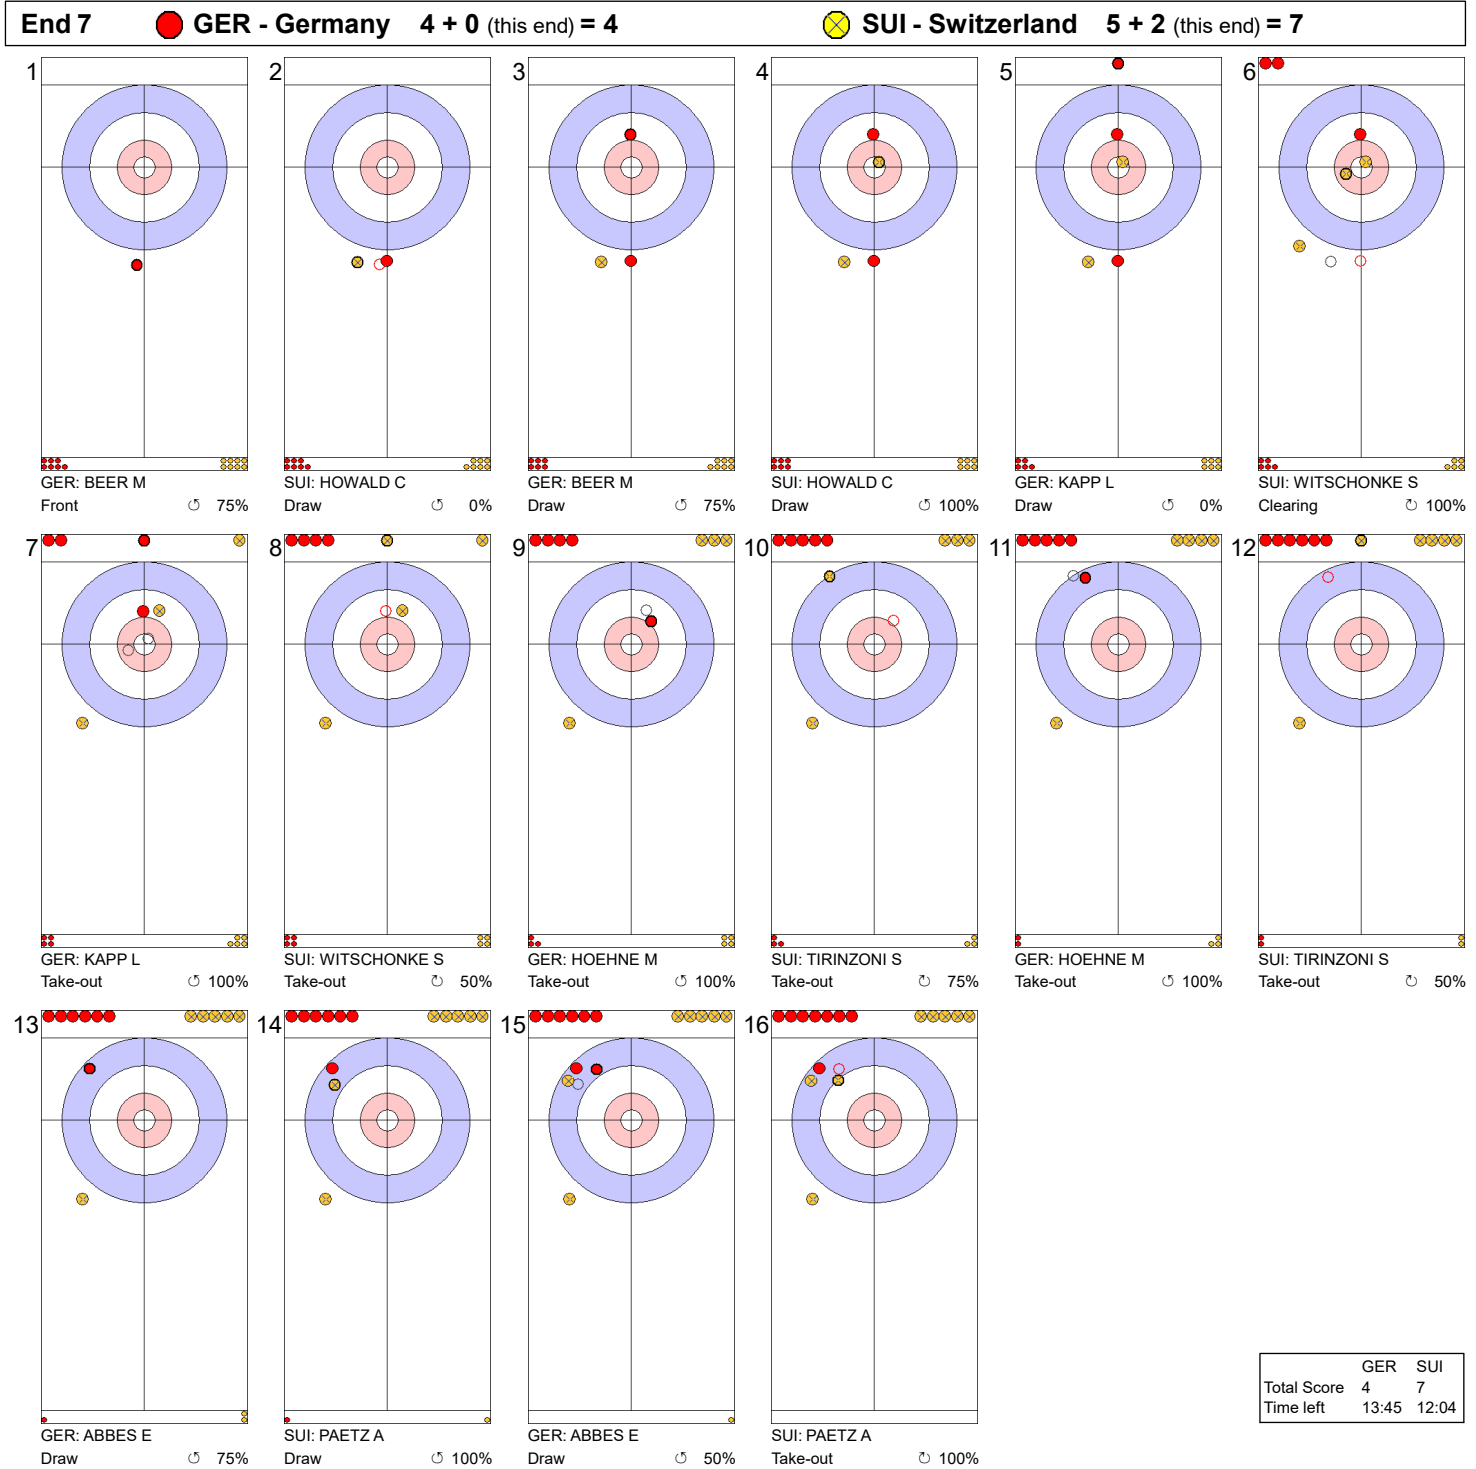

Game - Shot by Shot

Legend:
 Clockwise
 Counter-clockwise
 - Not considered

Game - Shot by Shot

Legend:
 ⤴ Clockwise ⤵ Counter-clockwise - Not considered

Game - Shot by Shot

Legend:
 ↻ Clockwise ↺ Counter-clockwise - Not considered

Game - Shot by Shot

| | GER | SUI |
|-------------|-------|-------|
| Total Score | 3 | 3 |
| Time left | 25:14 | 24:41 |

Legend:
 ↻ Clockwise ↺ Counter-clockwise - Not considered

Game - Shot by Shot

Legend:
 ↻ Clockwise ↺ Counter-clockwise - Not considered

Game - Shot by Shot

Legend:
 ⤴ Clockwise ⤵ Counter-clockwise - Not considered

Game - Shot by Shot

| | GER | SUI |
|-------------|-------|-------|
| Total Score | 4 | 7 |
| Time left | 13:45 | 12:04 |

Legend:
 Clockwise
 Counter-clockwise
 - Not considered

Game - Shot by Shot

Legend:
 Clockwise
 Counter-clockwise
 - Not considered

Game - Shot by Shot

Legend:
 Clockwise
 Counter-clockwise
 - Not considered

Game - Shot by Shot

End 10 ● **GER - Germany 6 + 0 (this end) = 6** ● **SUI - Switzerland 7 + 1 (this end) = 8**