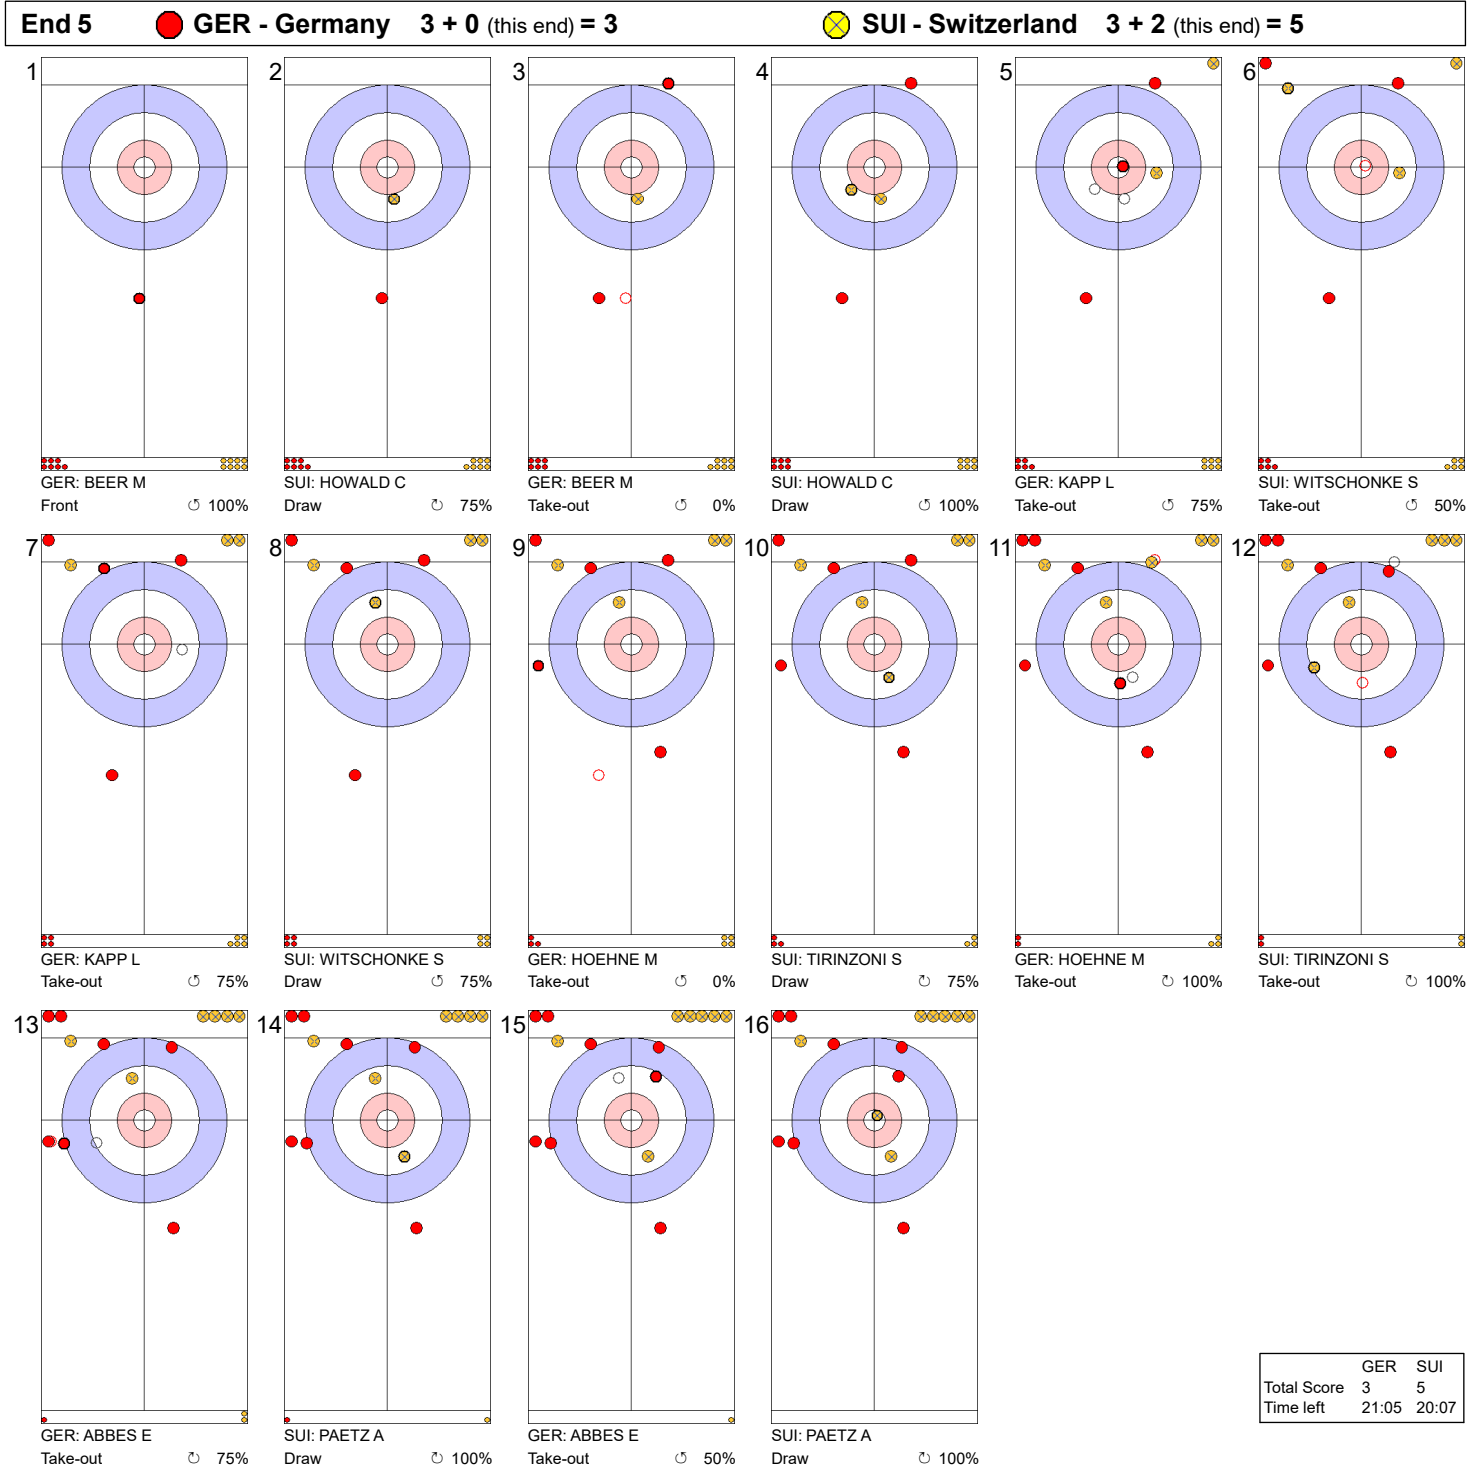

Game - Shot by Shot

Legend:
 Clockwise
 Counter-clockwise
 - Not considered

Game - Shot by Shot

Legend:
 ⤴ Clockwise ⤵ Counter-clockwise - Not considered

Game - Shot by Shot

Legend:
 ↻ Clockwise ↺ Counter-clockwise - Not considered

Game - Shot by Shot

| | GER | SUI |
|-------------|-------|-------|
| Total Score | 3 | 3 |
| Time left | 25:14 | 24:41 |

Legend:
 ↻ Clockwise ↺ Counter-clockwise - Not considered

Game - Shot by Shot

Legend:
 ↻ Clockwise ↺ Counter-clockwise - Not considered

Game - Shot by Shot

Legend:
 ⤴ Clockwise ⤵ Counter-clockwise - Not considered

Game - Shot by Shot

| | GER | SUI |
|-------------|-------|-------|
| Total Score | 4 | 7 |
| Time left | 13:45 | 12:04 |

Legend:
 Clockwise
 Counter-clockwise
 - Not considered

| | GER | SUI |
|-------------|------|------|
| Total Score | 6 | 8 |
| Time left | 1:29 | 2:09 |

Legend:
 ↻ Clockwise ↺ Counter-clockwise - Not considered