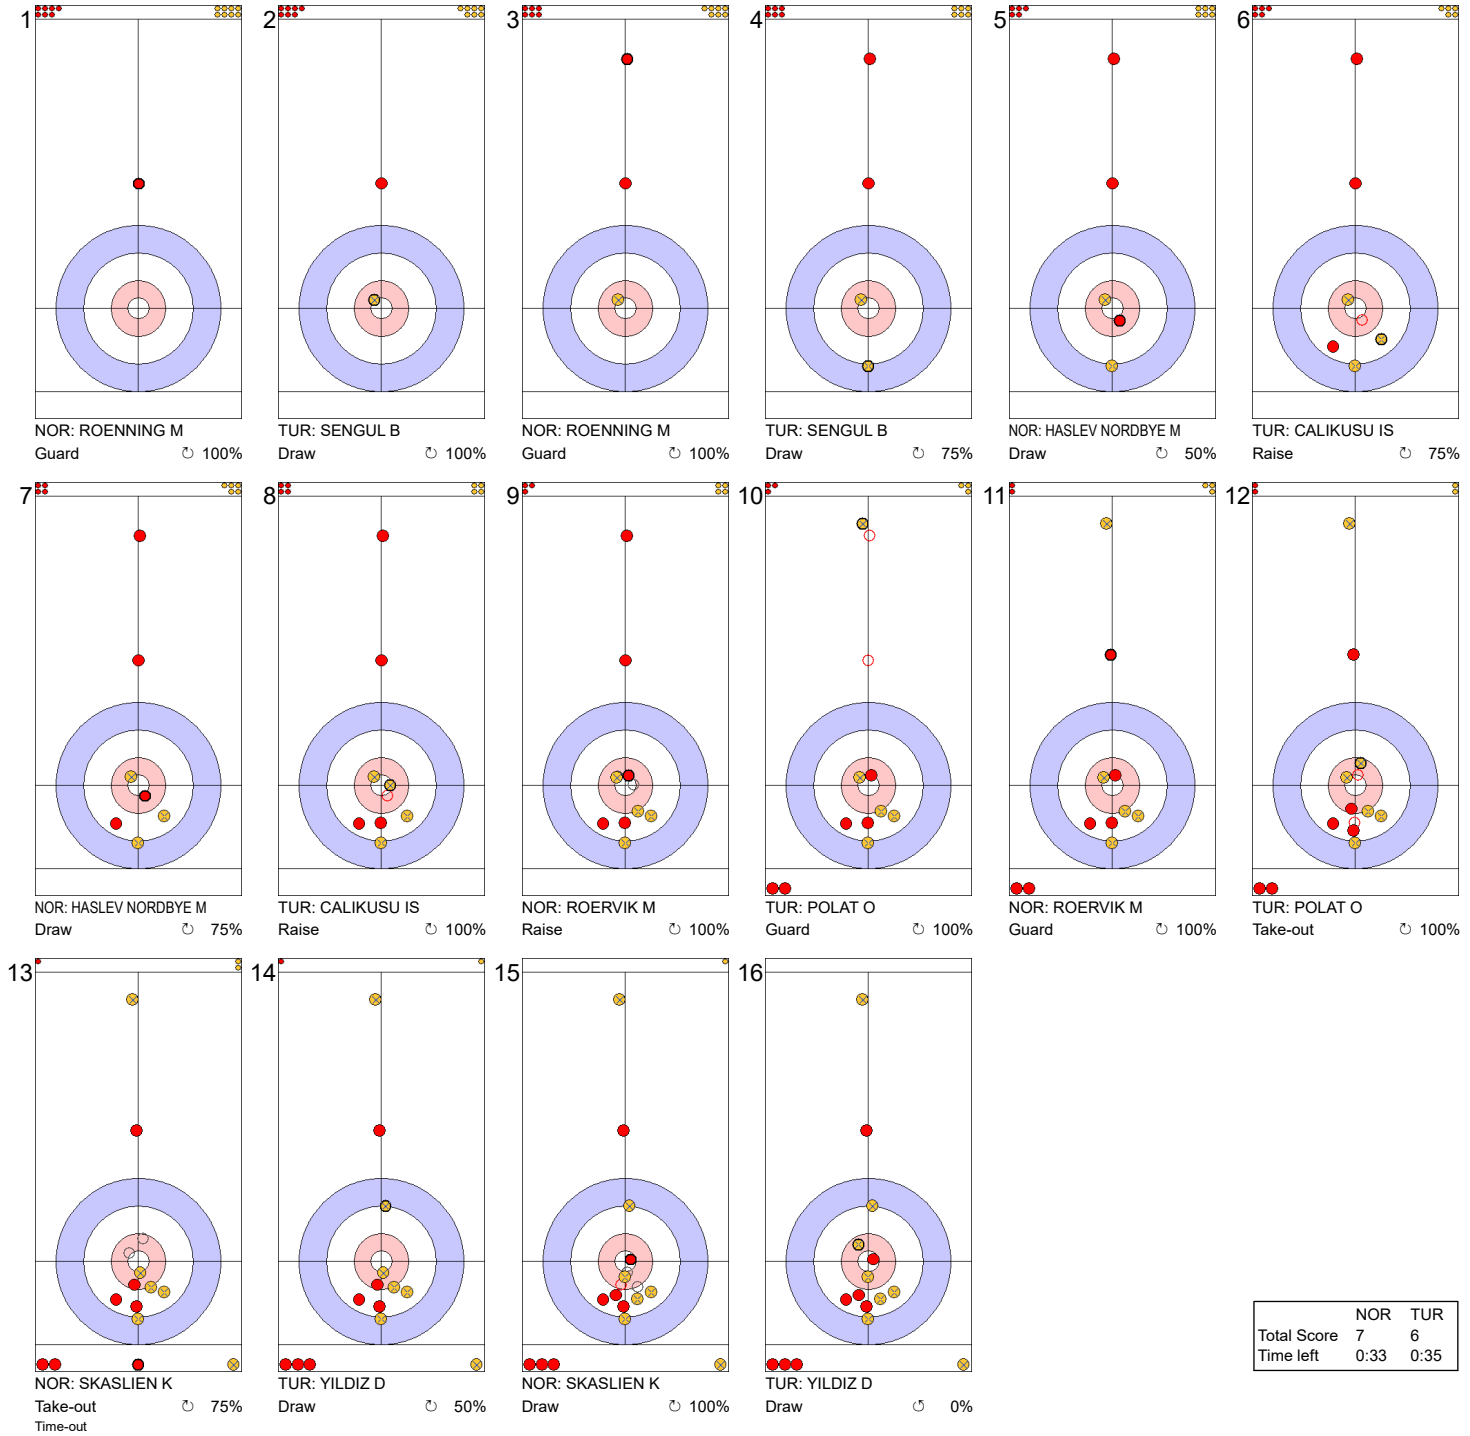

|             | NOR  | TUR   |
|-------------|------|-------|
| Total Score | 5    | 5     |
| Time left   | 9:55 | 12:10 |

**Legend:**  
 Clockwise      Counter-clockwise      - Not considered

**Game - Shot by Shot**

**Legend:**  
 ⌚ Clockwise      ⌚ Counter-clockwise      - Not considered

**Game - Shot by Shot**

**End 9**   **NOR - Norway**   **5 + 1 (this end) = 6**   **TUR - Türkiye**   **6 + 0 (this end) = 6**

|             | NOR  | TUR  |
|-------------|------|------|
| Total Score | 6    | 6    |
| Time left   | 3:03 | 5:18 |

**Legend:**  
 Clockwise     
 Counter-clockwise     
 - Not considered

**Game - Shot by Shot**

**End 10**   ● **NOR - Norway** 6 + 1 (this end) = 7   ● **TUR - Türkiye** 6 + 0 (this end) = 6

|             | NOR  | TUR  |
|-------------|------|------|
| Total Score | 7    | 6    |
| Time left   | 0:33 | 0:35 |

**Legend:**  
 ⤵ Clockwise   ⤴ Counter-clockwise   - Not considered