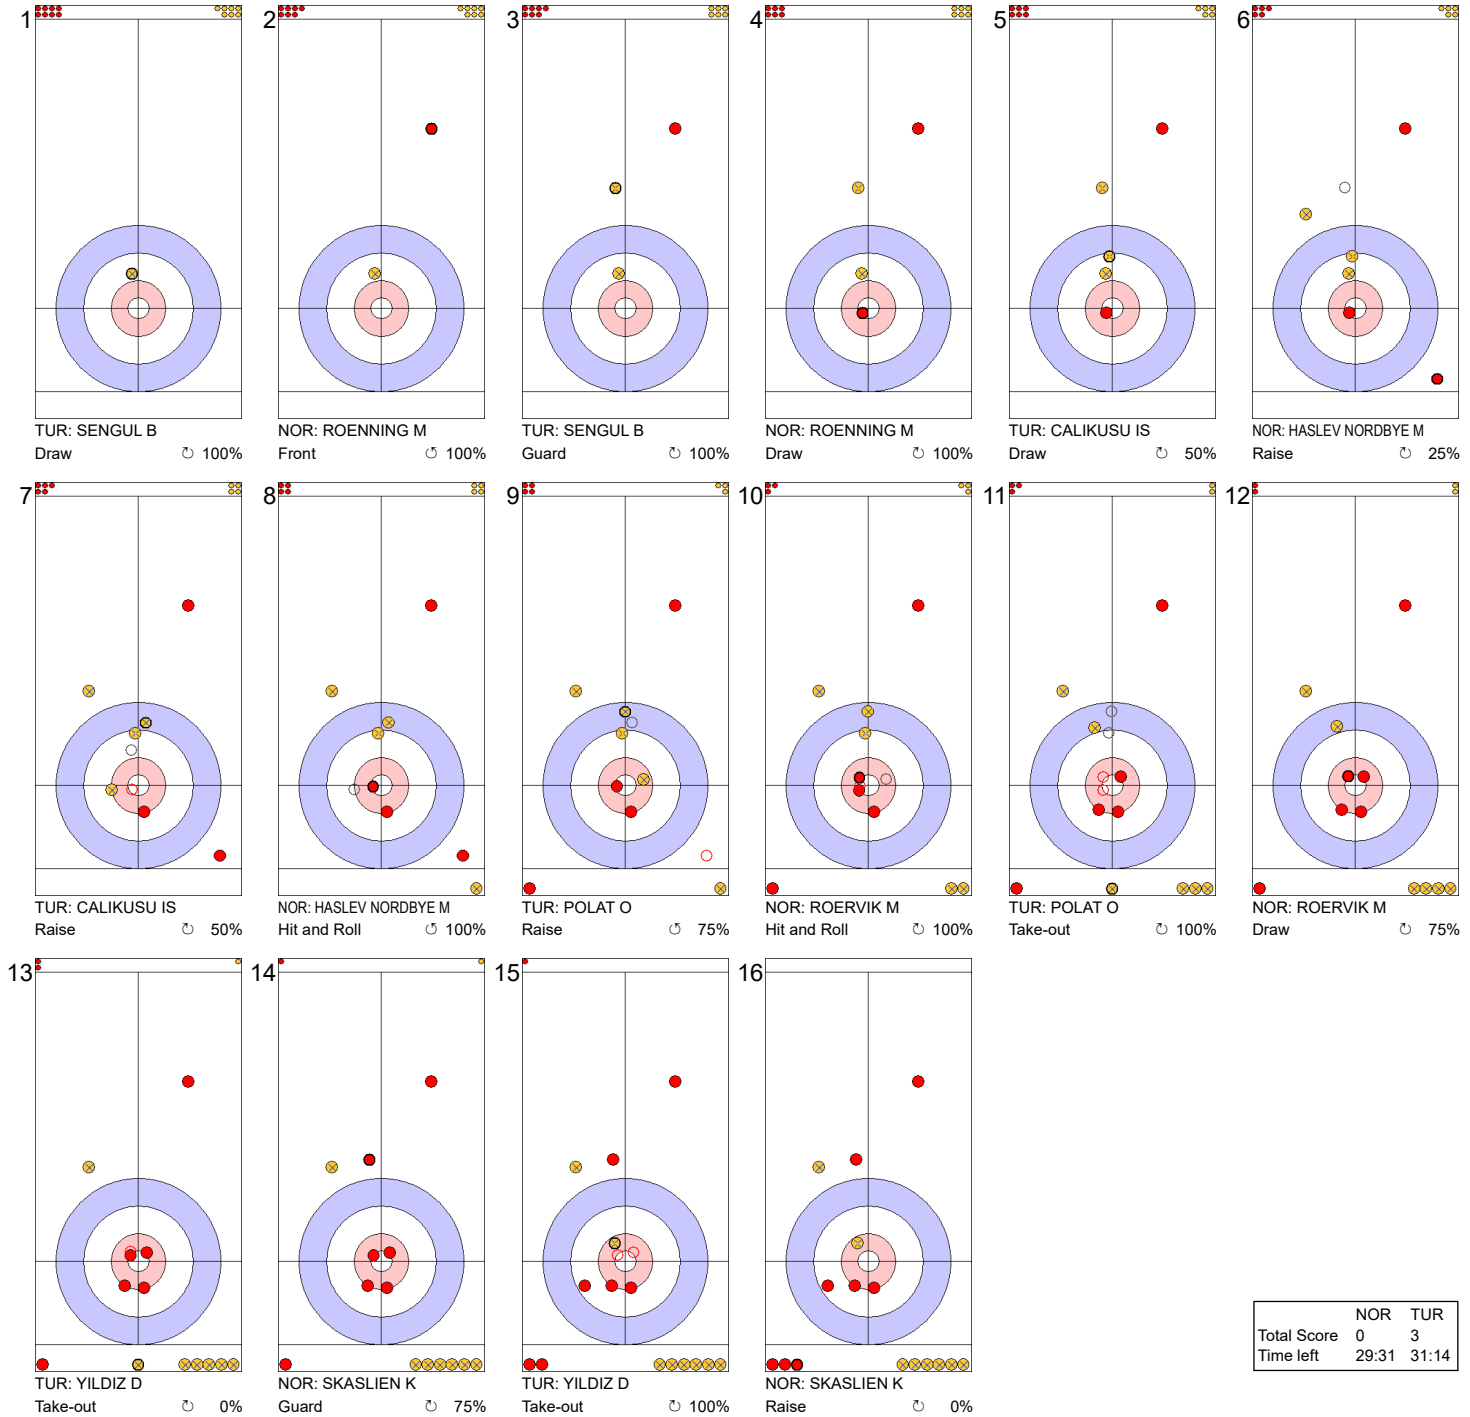

**Game - Shot by Shot**

**Legend:**  
 ↻ Clockwise      ↺ Counter-clockwise      - Not considered

**Game - Shot by Shot**

**End 2**   ● **NOR - Norway**   0 + 0 (this end) = 0      ● **TUR - Türkiye**   2 + 1 (this end) = 3

|             | NOR   | TUR   |
|-------------|-------|-------|
| Total Score | 0     | 3     |
| Time left   | 29:31 | 31:14 |

**Legend:**  
 ↻ Clockwise      ↺ Counter-clockwise      - Not considered

**Game - Shot by Shot**

**Legend:**  
 ↻ Clockwise      ↺ Counter-clockwise      - Not considered

**Game - Shot by Shot**

**End 5**    ● **NOR - Norway**    1 + 2 (this end) = 3    ● **TUR - Türkiye**    4 + 0 (this end) = 4

|             | NOR  | TUR   |
|-------------|------|-------|
| Total Score | 5    | 5     |
| Time left   | 9:55 | 12:10 |

**Legend:**  
 Clockwise      Counter-clockwise      - Not considered

**Game - Shot by Shot**