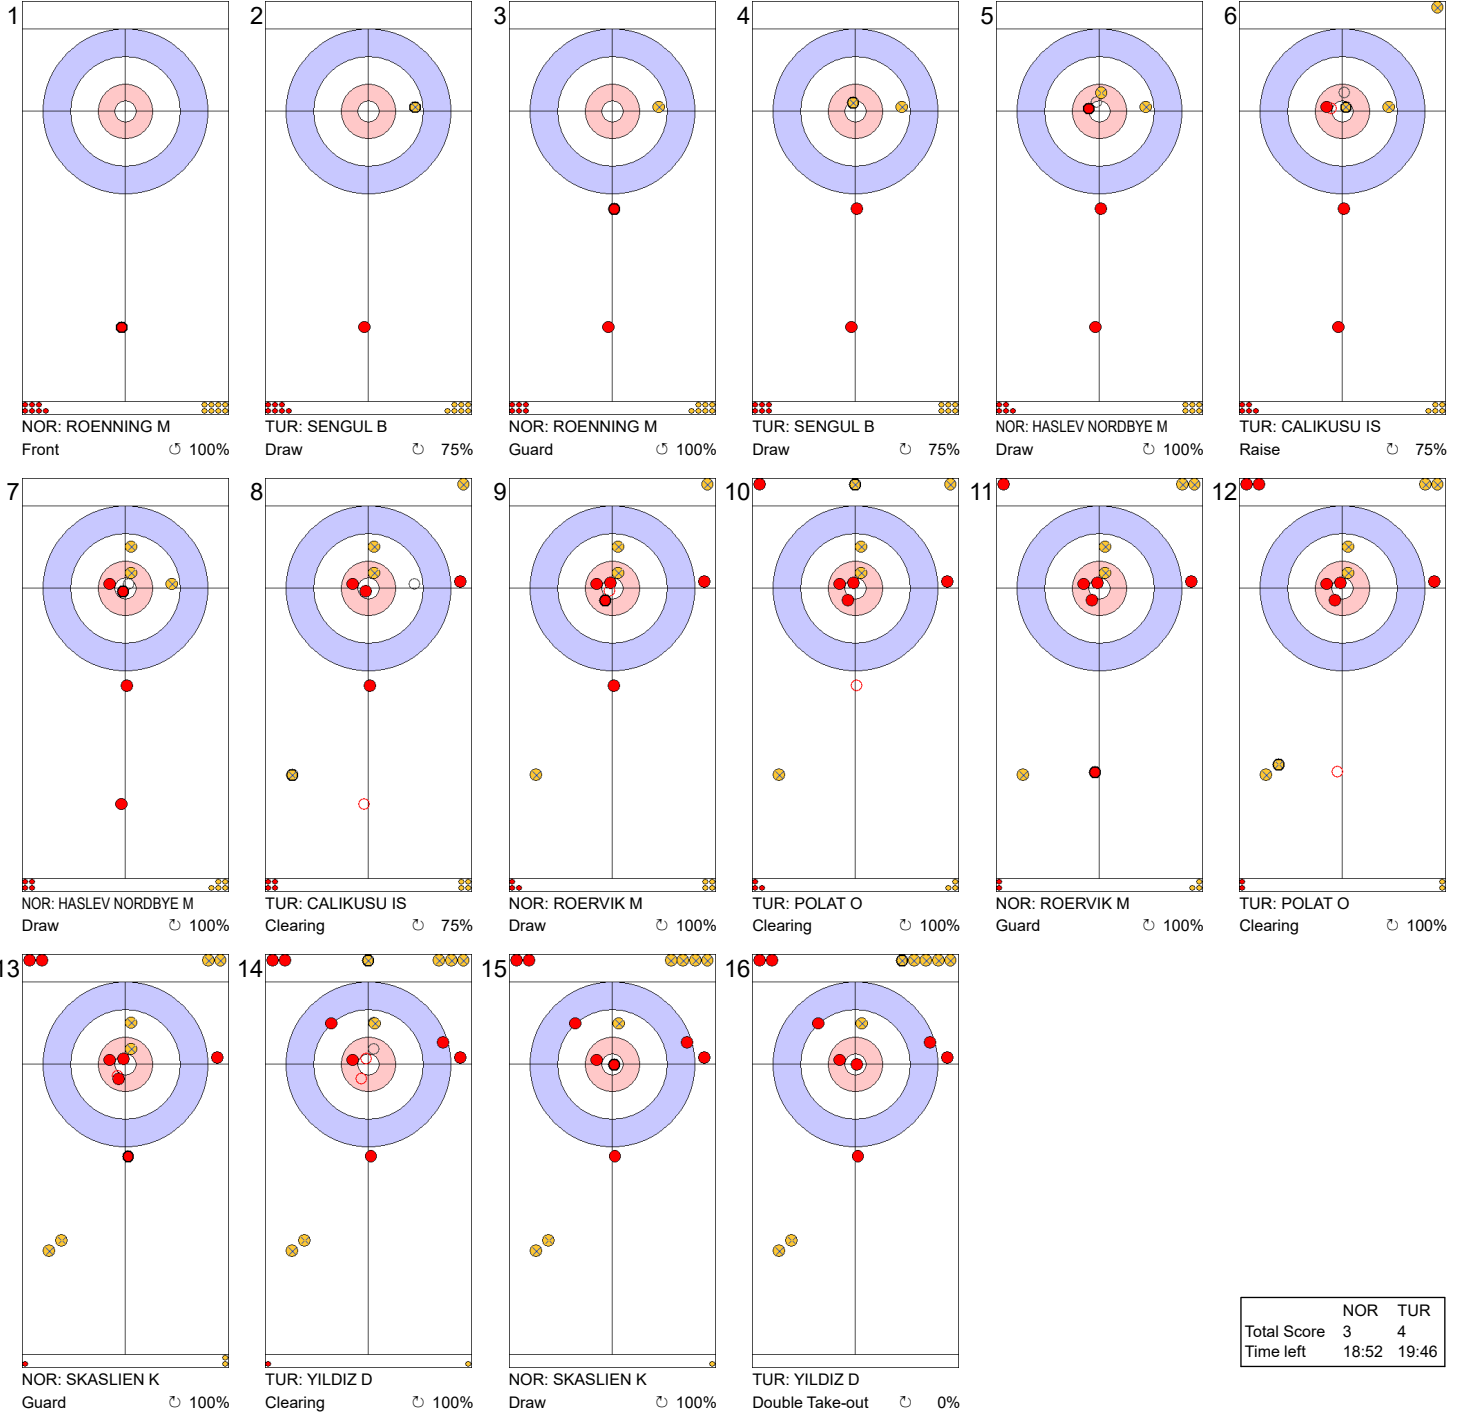

**Game - Shot by Shot**

**Legend:**  
 ↻ Clockwise      ↺ Counter-clockwise      - Not considered

**Game - Shot by Shot**

**End 2**   ● **NOR - Norway**   0 + 0 (this end) = 0      ● **TUR - Türkiye**   2 + 1 (this end) = 3

|             | NOR   | TUR   |
|-------------|-------|-------|
| Total Score | 0     | 3     |
| Time left   | 29:31 | 31:14 |

**Legend:**  
 ↻ Clockwise      ↺ Counter-clockwise      - Not considered

**Game - Shot by Shot**

**Legend:**  
 ↻ Clockwise      ↺ Counter-clockwise      - Not considered

**Game - Shot by Shot**

**End 5**    ● **NOR - Norway**    1 + 2 (this end) = 3    ● **TUR - Türkiye**    4 + 0 (this end) = 4

**Legend:**  
 ↻ Clockwise      ↺ Counter-clockwise      - Not considered

**Game - Shot by Shot**

**Legend:**  
 ↻ Clockwise      ↺ Counter-clockwise      - Not considered

**Game - Shot by Shot**

**End 7**    **NOR - Norway 3 + 2 (this end) = 5**    **TUR - Türkiye 5 + 0 (this end) = 5**