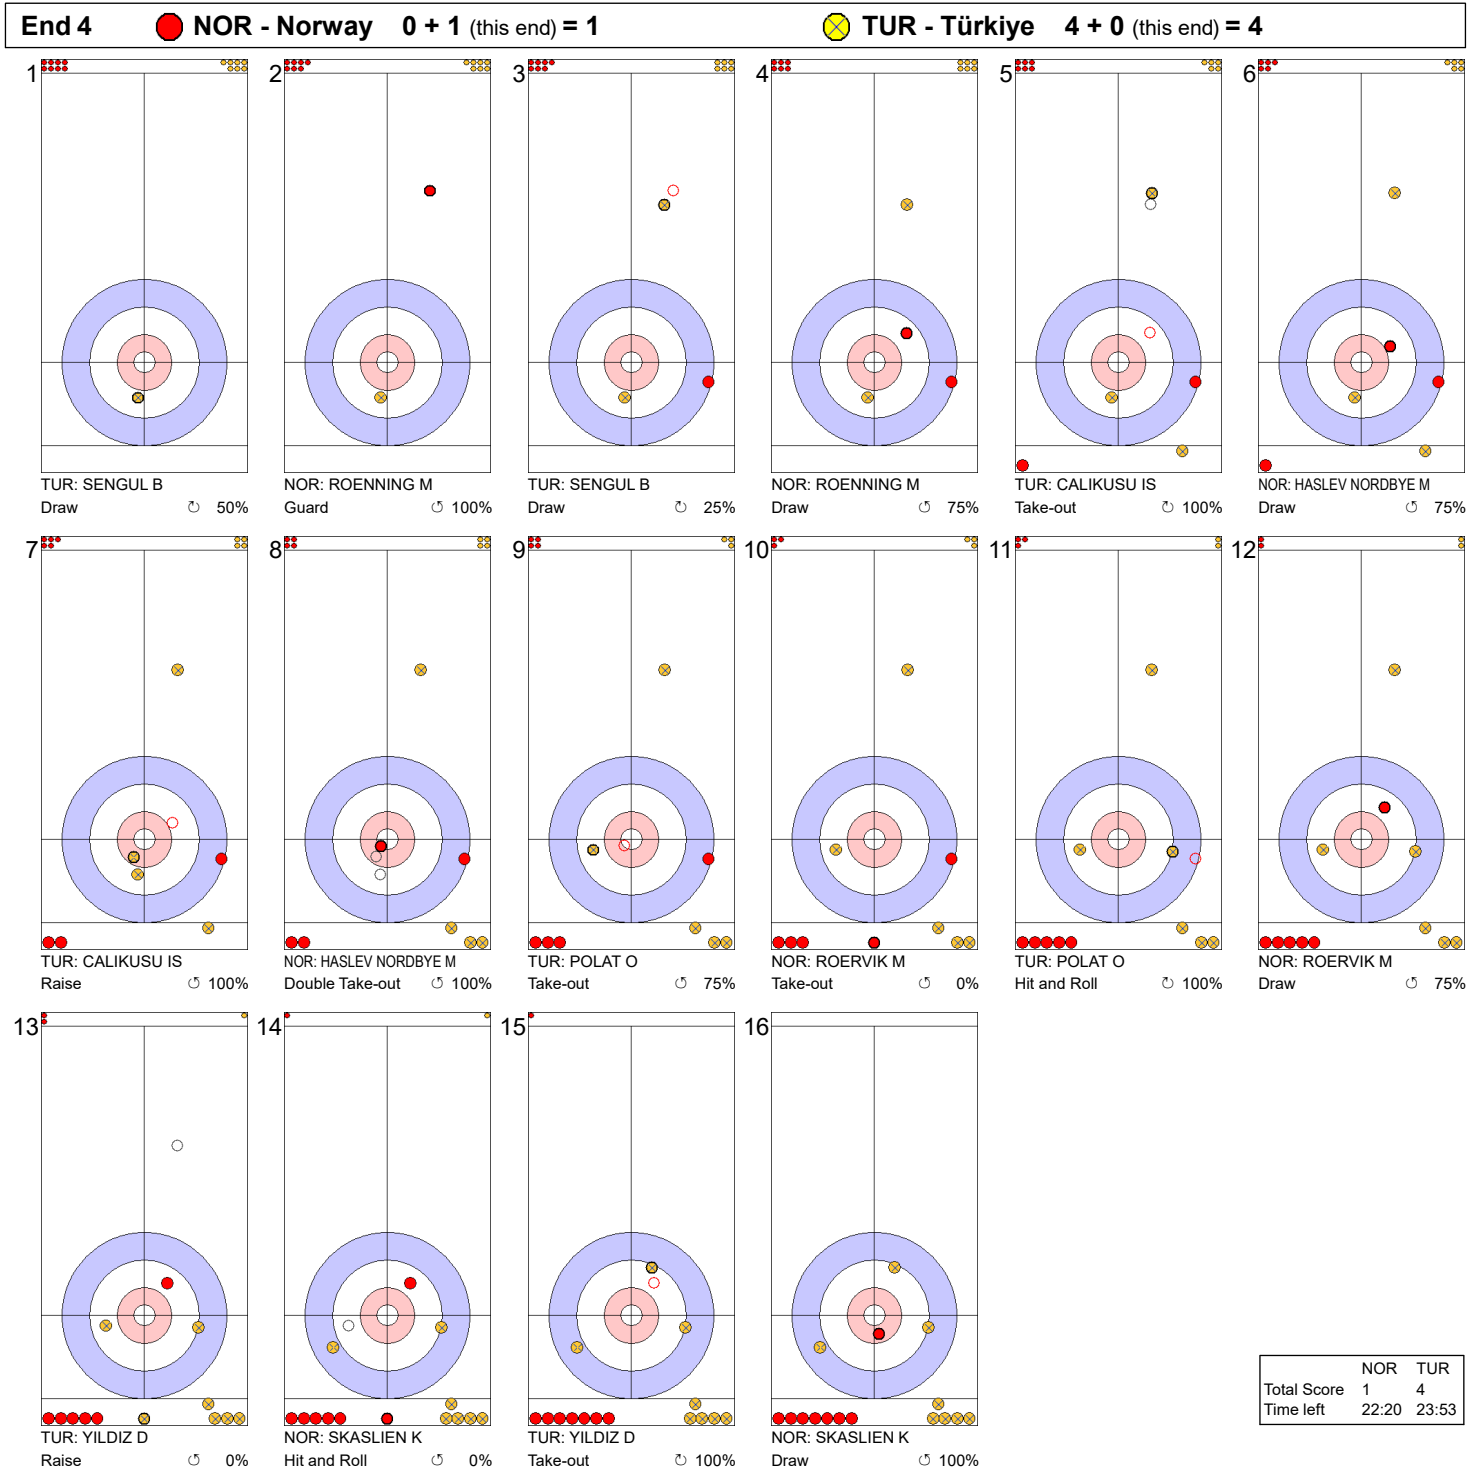

**Game - Shot by Shot**

**Legend:**  
 ↻ Clockwise      ↺ Counter-clockwise      - Not considered

**Game - Shot by Shot**

**End 2**   ● **NOR - Norway**   0 + 0 (this end) = 0      ● **TUR - Türkiye**   2 + 1 (this end) = 3

|             | NOR   | TUR   |
|-------------|-------|-------|
| Total Score | 0     | 3     |
| Time left   | 29:31 | 31:14 |

**Legend:**  
 ↻ Clockwise      ↺ Counter-clockwise      - Not considered

**Game - Shot by Shot**

**Legend:**  
 ↻ Clockwise      ↺ Counter-clockwise      - Not considered

**Game - Shot by Shot**

**End 5**    ● **NOR - Norway**    1 + 2 (this end) = 3    ● **TUR - Türkiye**    4 + 0 (this end) = 4

|             | NOR  | TUR   |
|-------------|------|-------|
| Total Score | 5    | 5     |
| Time left   | 9:55 | 12:10 |

**Legend:**  
 Clockwise      Counter-clockwise      - Not considered

**Game - Shot by Shot**