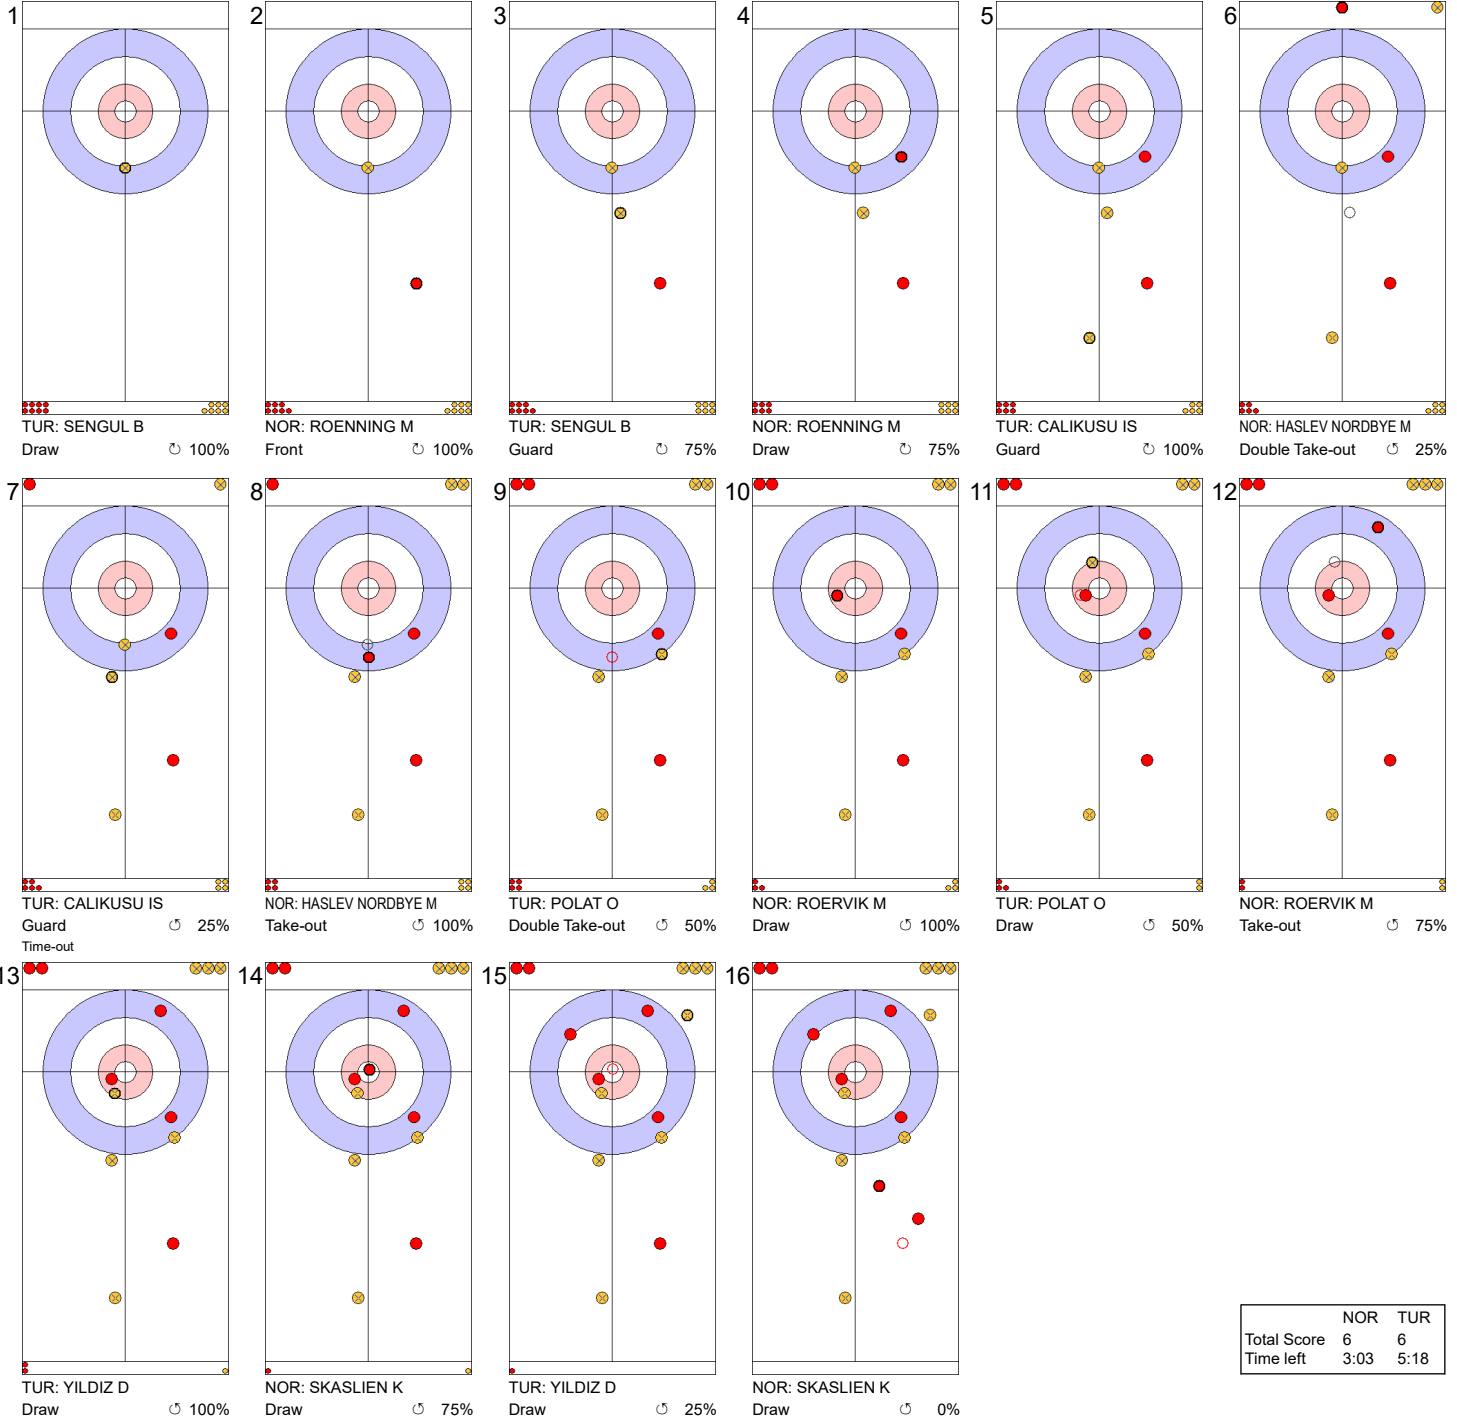

**Legend:**  
 ↻ Clockwise      ↺ Counter-clockwise      - Not considered

**Game - Shot by Shot**

**Legend:**  
 ↻ Clockwise      ↺ Counter-clockwise      - Not considered

**Game - Shot by Shot**

**End 7**    **NOR - Norway 3 + 2 (this end) = 5**    **TUR - Türkiye 5 + 0 (this end) = 5**

|             | NOR  | TUR   |
|-------------|------|-------|
| Total Score | 5    | 5     |
| Time left   | 9:55 | 12:10 |

**Legend:**  
 Clockwise      Counter-clockwise      - Not considered

**Game - Shot by Shot**

**Legend:**  
 ⌚ Clockwise      ⌚ Counter-clockwise      - Not considered

**Game - Shot by Shot**

**End 9**   **NOR - Norway**   **5 + 1 (this end) = 6**   **TUR - Türkiye**   **6 + 0 (this end) = 6**

|             | NOR  | TUR  |
|-------------|------|------|
| Total Score | 6    | 6    |
| Time left   | 3:03 | 5:18 |

**Legend:**  
 Clockwise     
 Counter-clockwise     
 - Not considered

**Game - Shot by Shot**

**End 10**   ● **NOR - Norway** 6 + 1 (this end) = 7   ● **TUR - Türkiye** 6 + 0 (this end) = 6

|             | NOR  | TUR  |
|-------------|------|------|
| Total Score | 7    | 6    |
| Time left   | 0:33 | 0:35 |