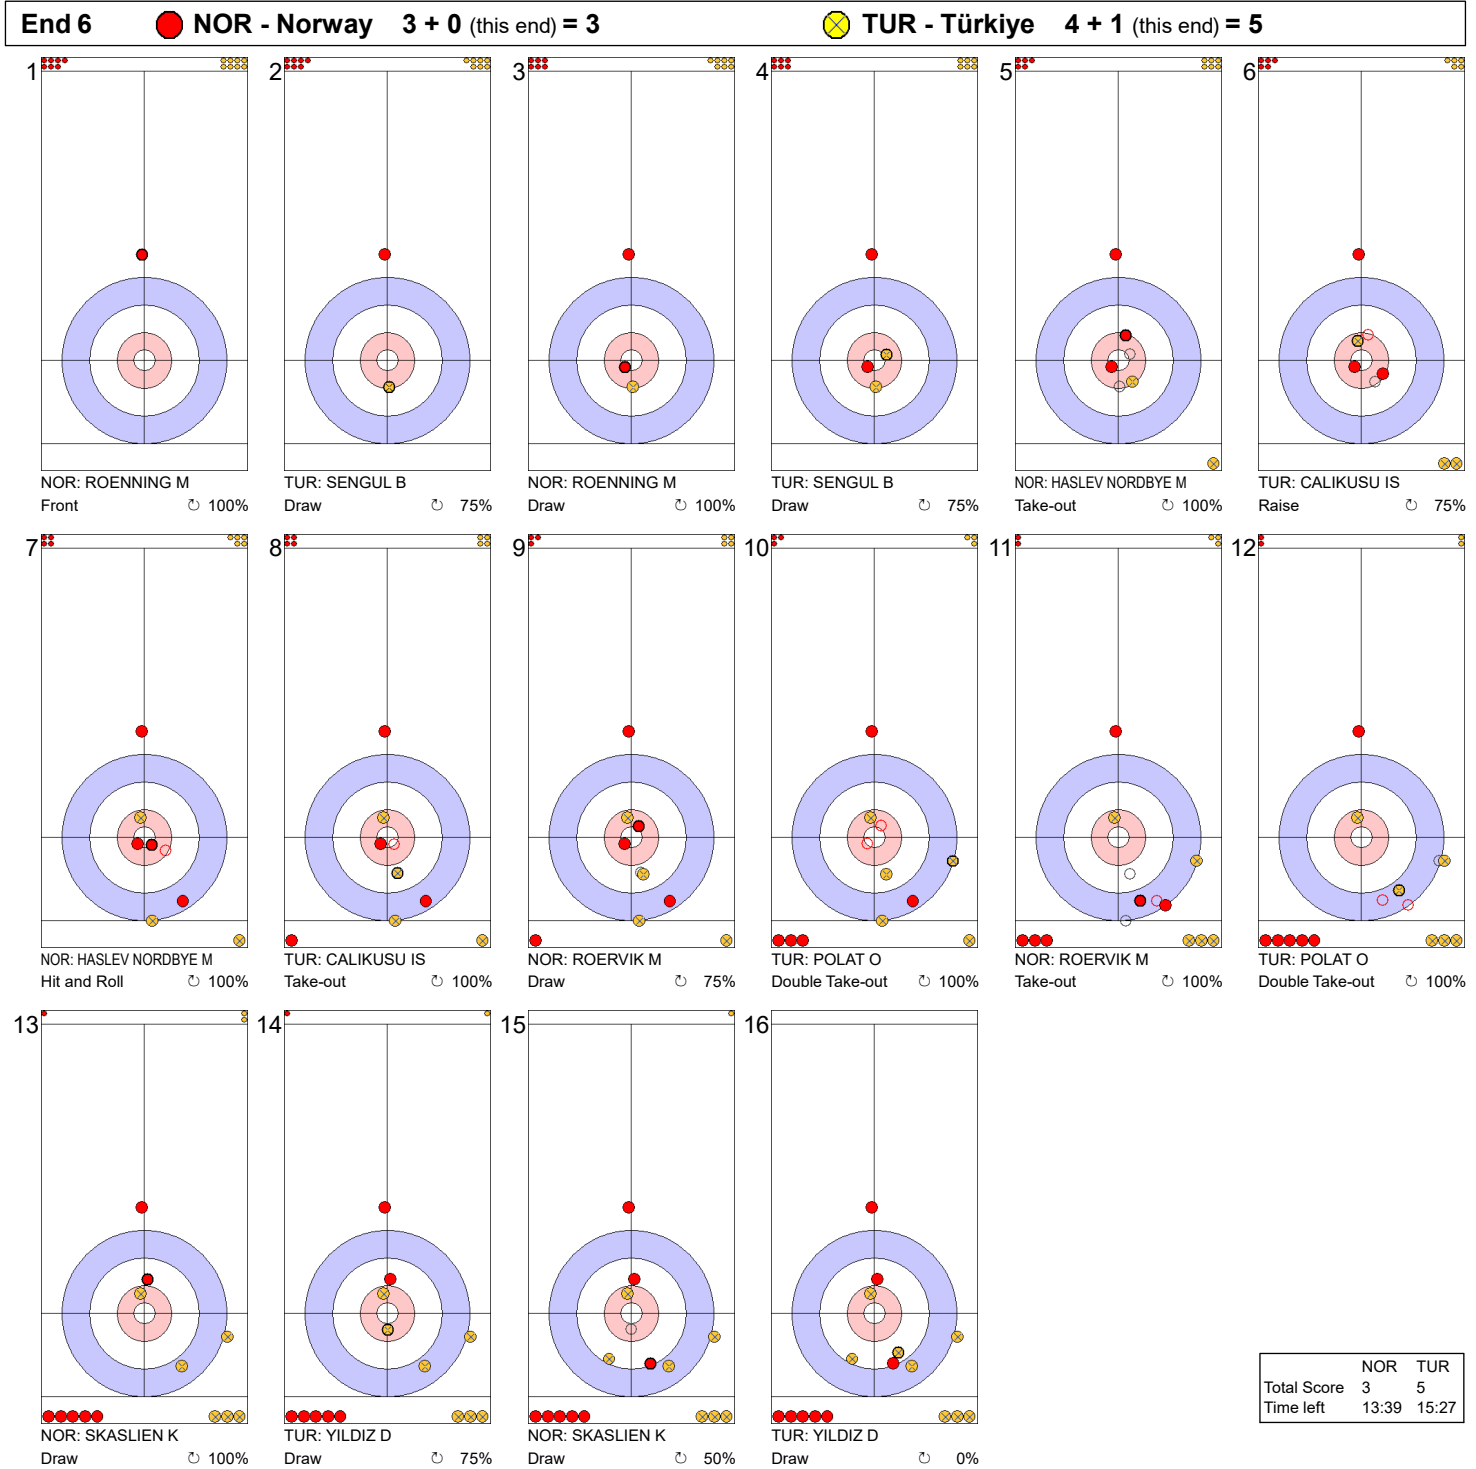

|             | NOR   | TUR   |
|-------------|-------|-------|
| Total Score | 0     | 3     |
| Time left   | 29:31 | 31:14 |

**Legend:**  
 ↻ Clockwise      ↺ Counter-clockwise      - Not considered

**Game - Shot by Shot**

**Legend:**  
 ↻ Clockwise      ↺ Counter-clockwise      - Not considered

**Game - Shot by Shot**

**End 5**    ● **NOR - Norway**    1 + 2 (this end) = 3    ● **TUR - Türkiye**    4 + 0 (this end) = 4

**Legend:**  
 ↻ Clockwise      ↺ Counter-clockwise      - Not considered

**Game - Shot by Shot**

**Legend:**  
 ↻ Clockwise      ↺ Counter-clockwise      - Not considered

**Game - Shot by Shot**

**End 7**    **NOR - Norway 3 + 2 (this end) = 5**    **TUR - Türkiye 5 + 0 (this end) = 5**

|             | NOR  | TUR   |
|-------------|------|-------|
| Total Score | 5    | 5     |
| Time left   | 9:55 | 12:10 |

**Legend:**  
 Clockwise      Counter-clockwise      - Not considered

**Game - Shot by Shot**