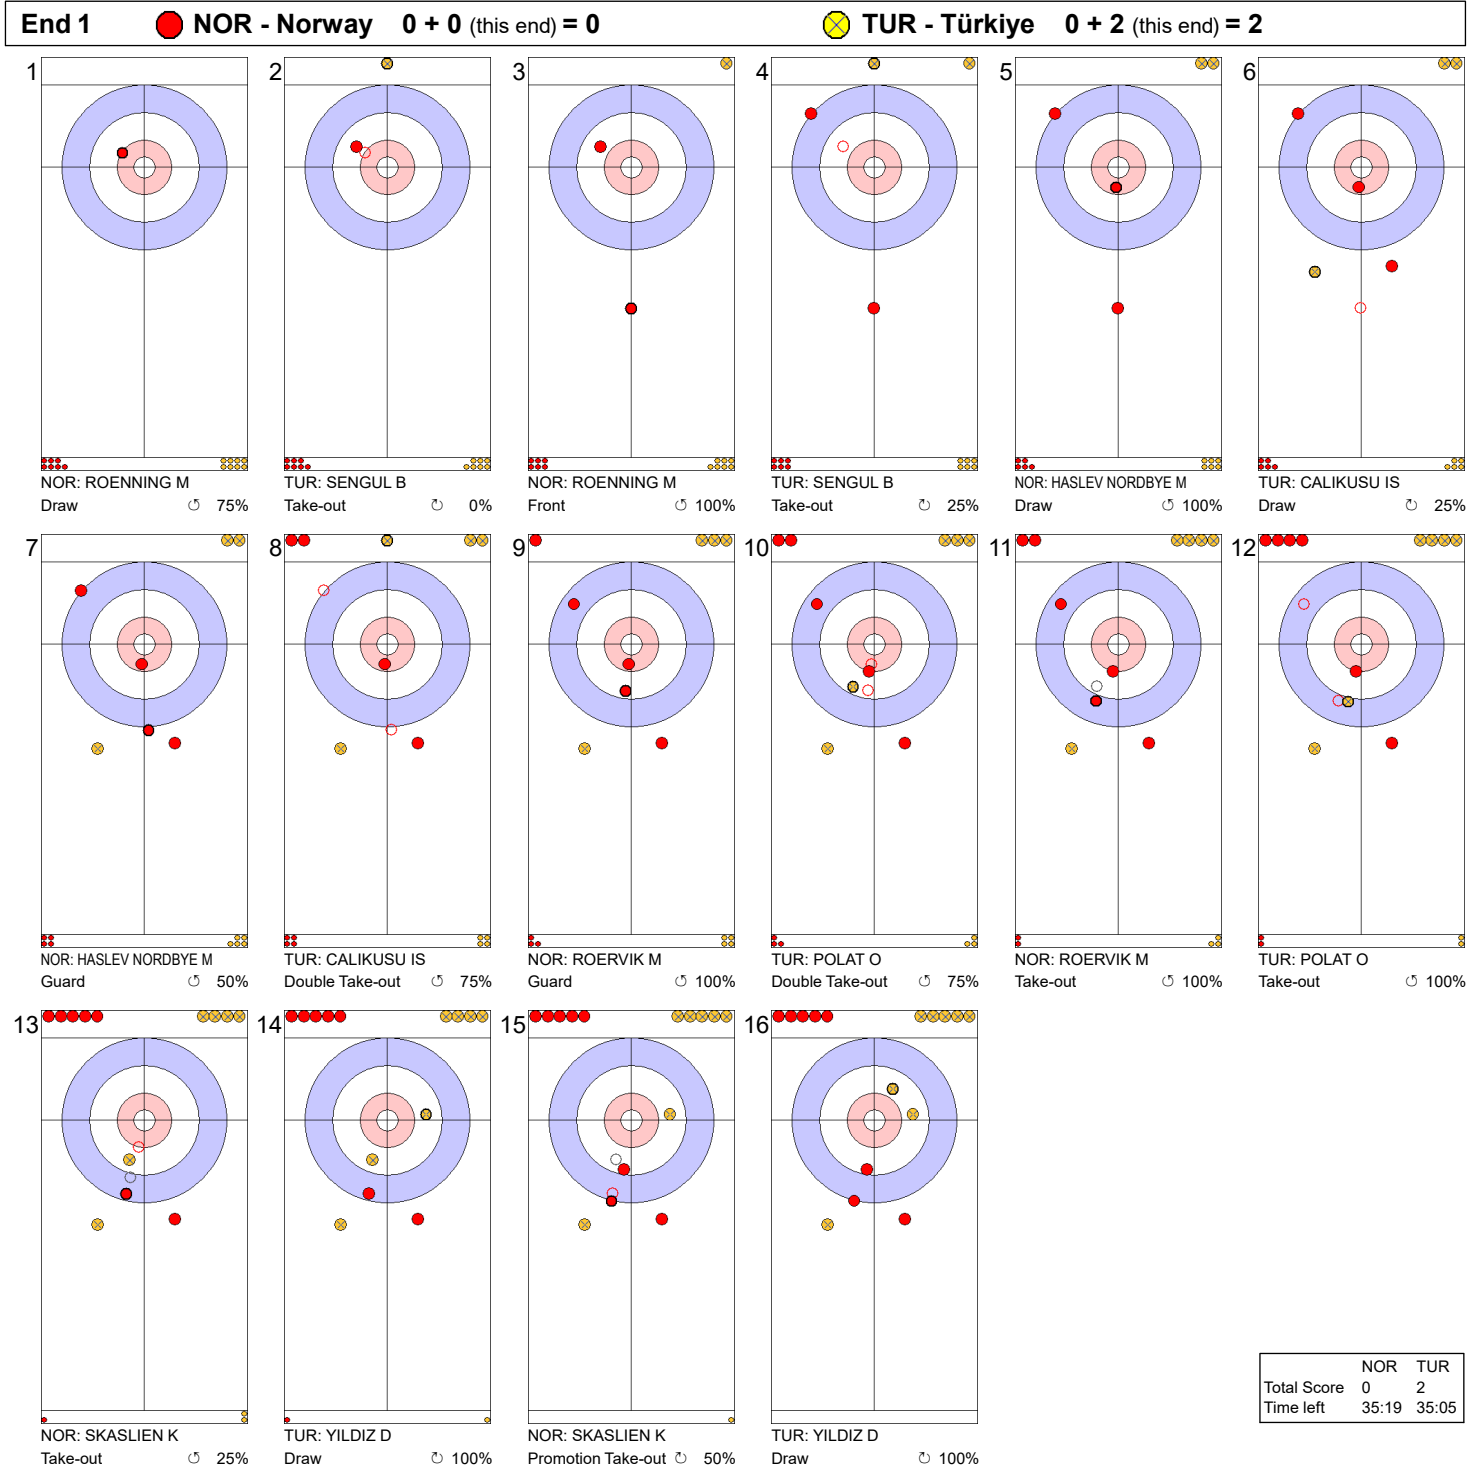

**Game - Shot by Shot**

**Legend:**  
 ↻ Clockwise      ↺ Counter-clockwise      - Not considered

**Game - Shot by Shot**

**End 2**   ● **NOR - Norway**   0 + 0 (this end) = 0      ● **TUR - Türkiye**   2 + 1 (this end) = 3

|             | NOR   | TUR   |
|-------------|-------|-------|
| Total Score | 0     | 3     |
| Time left   | 29:31 | 31:14 |

**Legend:**  
 ↻ Clockwise      ↺ Counter-clockwise      - Not considered

**Game - Shot by Shot**

**Legend:**  
 ↻ Clockwise      ↺ Counter-clockwise      - Not considered

**Game - Shot by Shot**

**End 5**    ● **NOR - Norway**    1 + 2 (this end) = 3    ● **TUR - Türkiye**    4 + 0 (this end) = 4

|             | NOR  | TUR   |
|-------------|------|-------|
| Total Score | 5    | 5     |
| Time left   | 9:55 | 12:10 |

**Legend:**  
 Clockwise      Counter-clockwise      - Not considered

**Game - Shot by Shot**