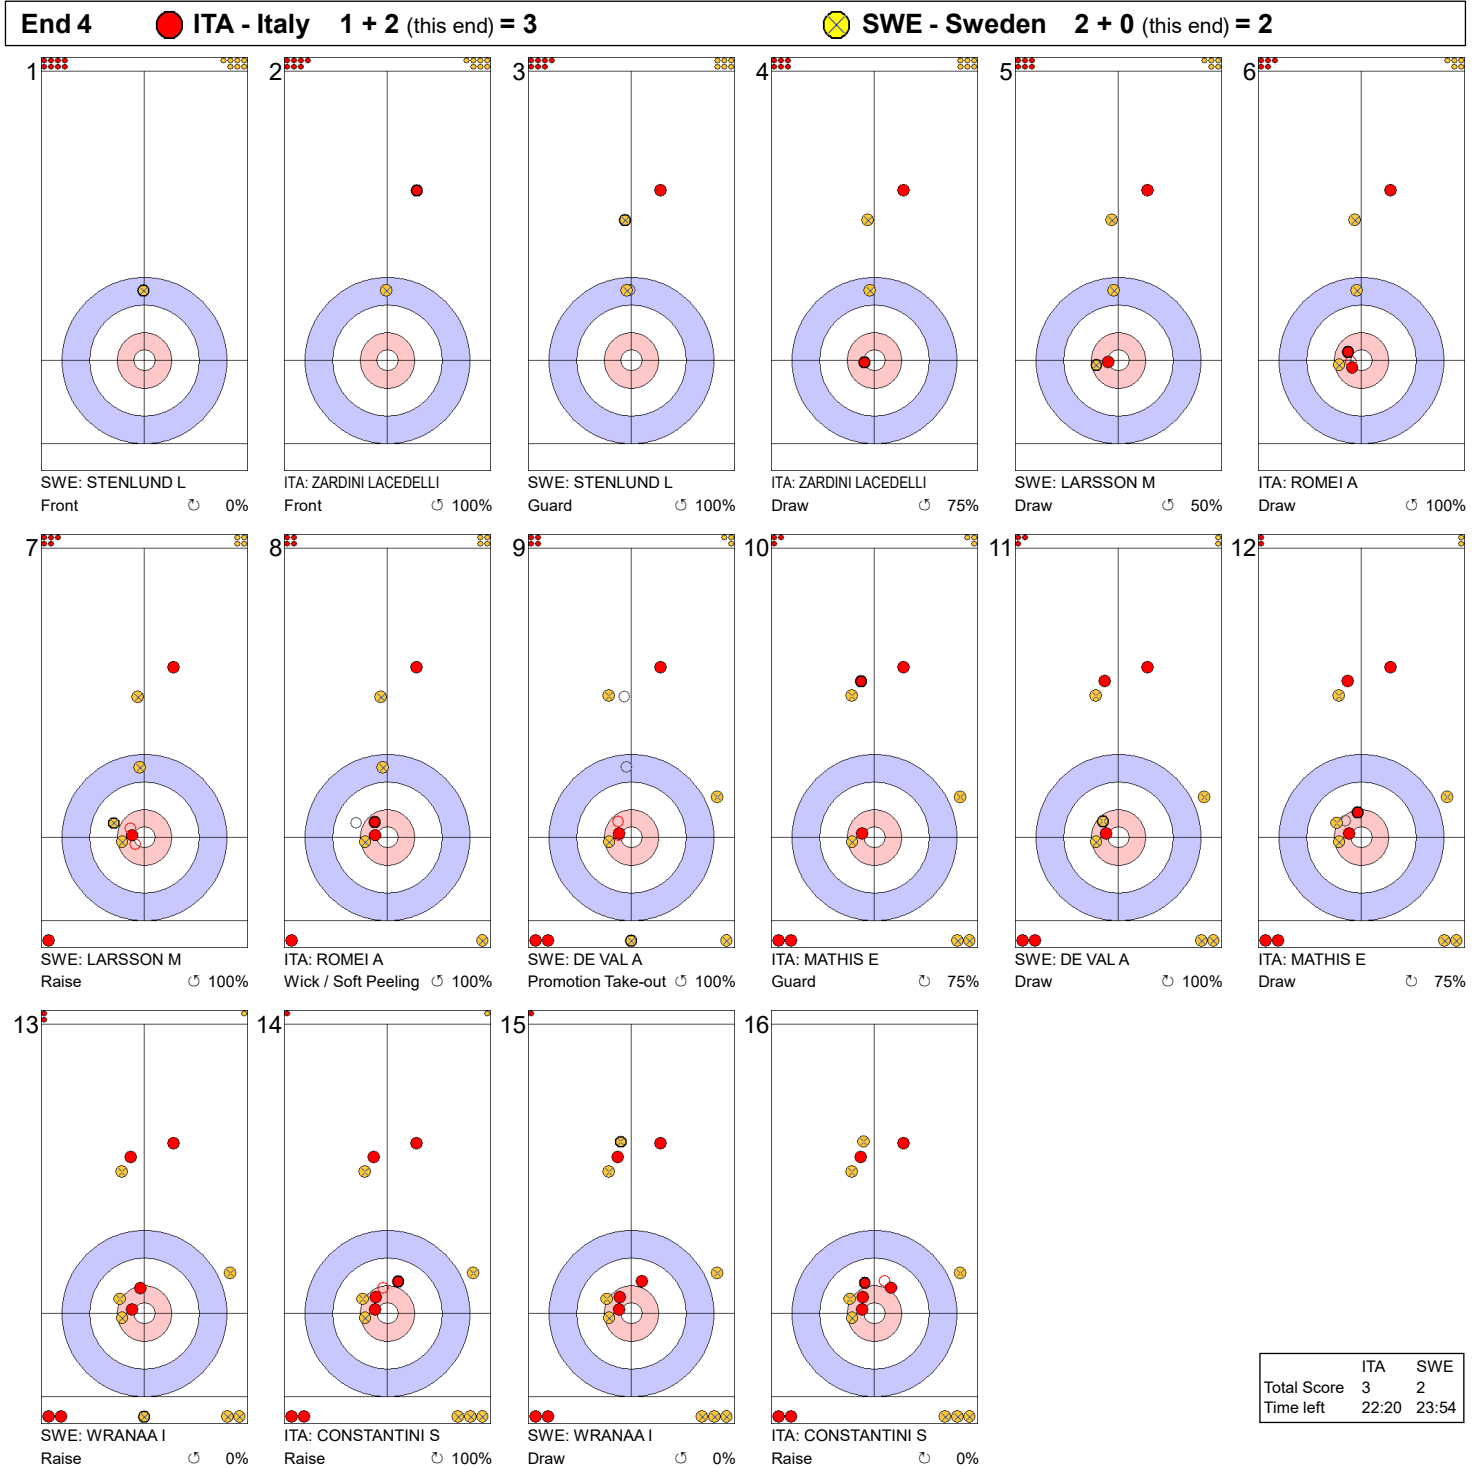

**Game - Shot by Shot**

**Legend:**  
 ↻ Clockwise      ↺ Counter-clockwise      - Not considered

**Game - Shot by Shot**

**Legend:**  
 ↻ Clockwise      ↺ Counter-clockwise      - Not considered

**Game - Shot by Shot**

**Legend:**  
 ↻ Clockwise      ↺ Counter-clockwise      - Not considered

**Game - Shot by Shot**

**Legend:**  
 ↻ Clockwise      ↺ Counter-clockwise      - Not considered

**Game - Shot by Shot**

**Legend:**  
 ↻ Clockwise      ↺ Counter-clockwise      - Not considered

**Game - Shot by Shot**

**Legend:**  
 ↻ Clockwise      ↺ Counter-clockwise      - Not considered

**Game - Shot by Shot**

**End 7**    ● **ITA - Italy**    **6 + 0 (this end) = 6**                      ● **SWE - Sweden**    **4 + 3 (this end) = 7**

	ITA	SWE
Total Score	6	7
Time left	11:02	13:37

**Legend:**  
 ↻ Clockwise                      ↺ Counter-clockwise                      - Not considered

**Game - Shot by Shot**

**Legend:**  
 ↻ Clockwise      ↺ Counter-clockwise      - Not considered