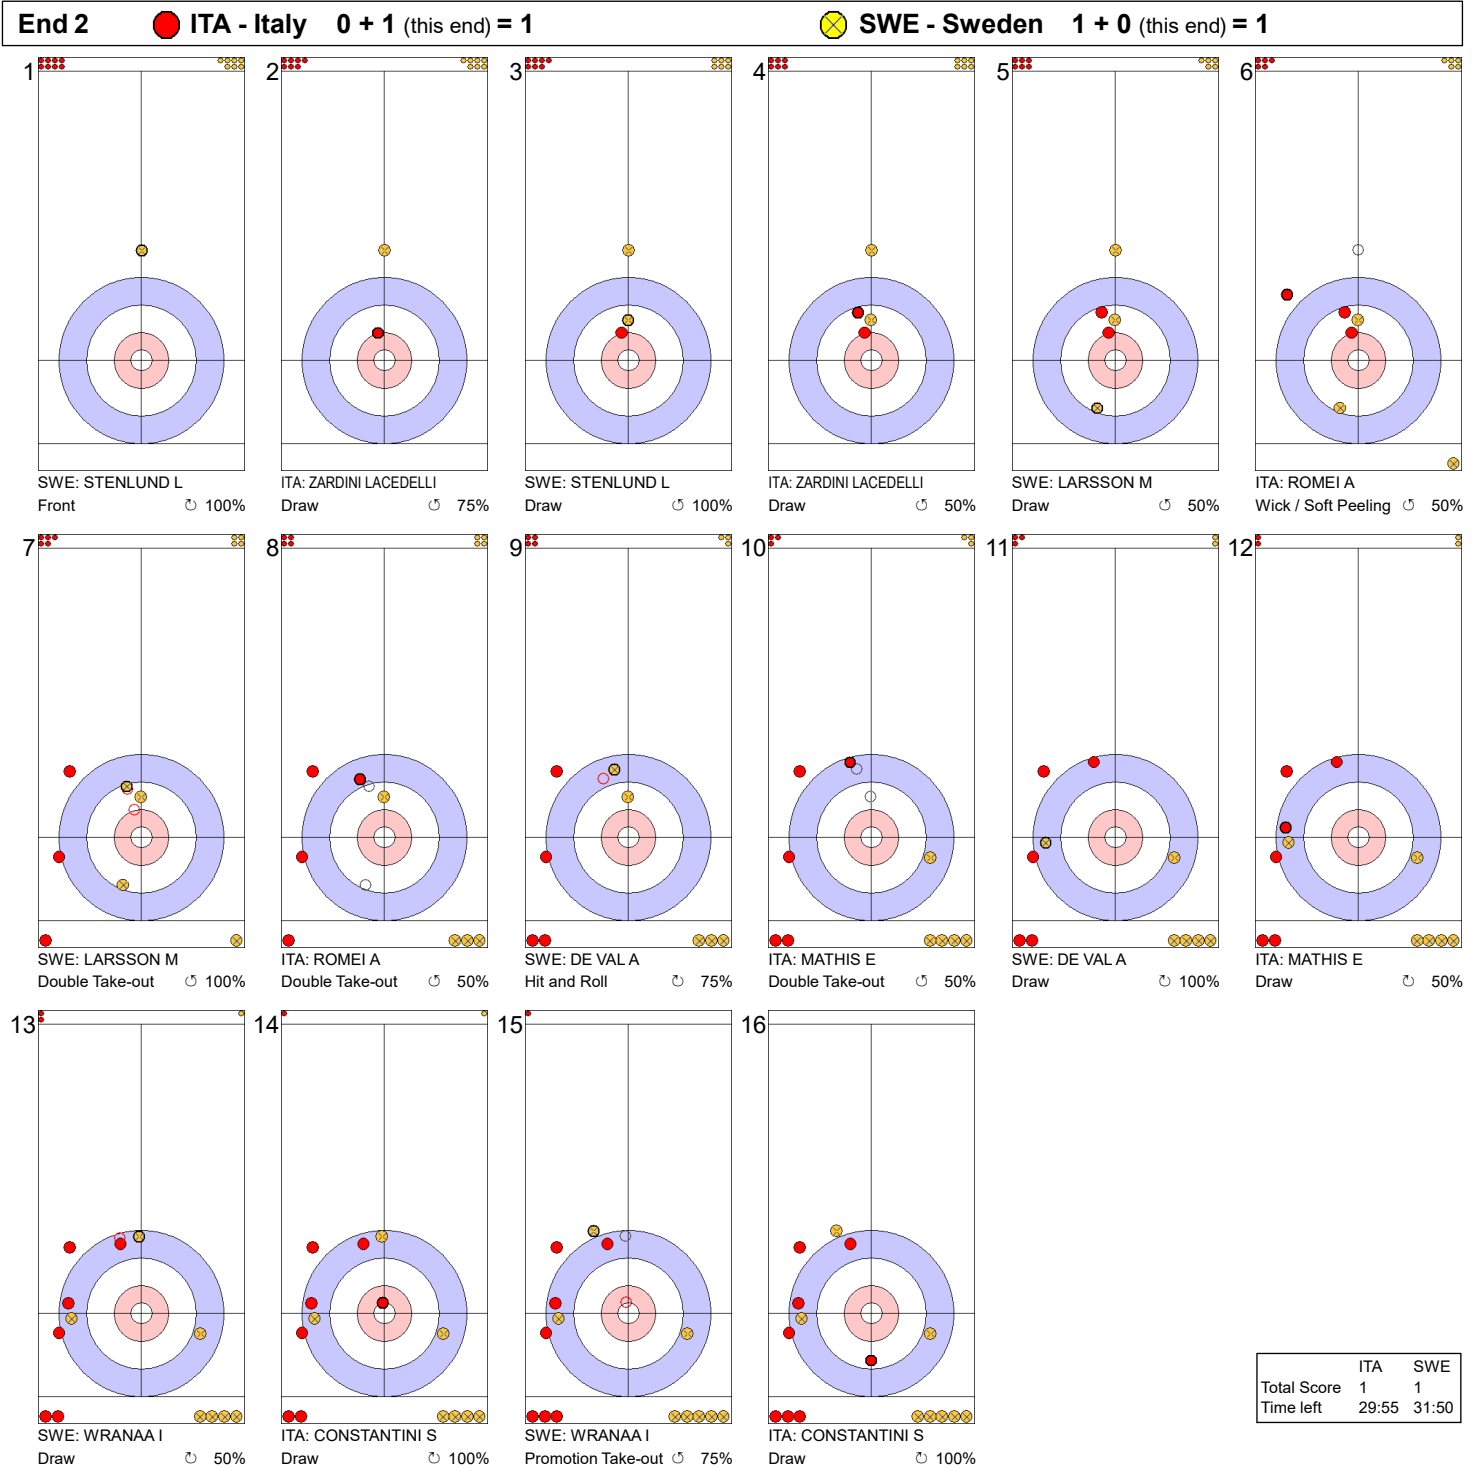

**Game - Shot by Shot**

**Legend:**  
 ↻ Clockwise      ↺ Counter-clockwise      - Not considered

**Game - Shot by Shot**

**Legend:**  
 ↻ Clockwise      ↺ Counter-clockwise      - Not considered

**Game - Shot by Shot**

**Legend:**  
 ↻ Clockwise      ↺ Counter-clockwise      - Not considered

**Game - Shot by Shot**

**Legend:**  
 ↻ Clockwise      ↺ Counter-clockwise      - Not considered

**Game - Shot by Shot**

**Legend:**  
 ↻ Clockwise      ↺ Counter-clockwise      - Not considered

**Game - Shot by Shot**

**Legend:**  
 ↻ Clockwise      ↺ Counter-clockwise      - Not considered

**Game - Shot by Shot**

**End 7**    ● **ITA - Italy**    **6 + 0 (this end) = 6**                      ● **SWE - Sweden**    **4 + 3 (this end) = 7**

	ITA	SWE
Total Score	6	7
Time left	11:02	13:37

**Legend:**  
 ↻ Clockwise                      ↺ Counter-clockwise                      - Not considered

**Game - Shot by Shot**

**Legend:**  
 ↻ Clockwise      ↺ Counter-clockwise      - Not considered