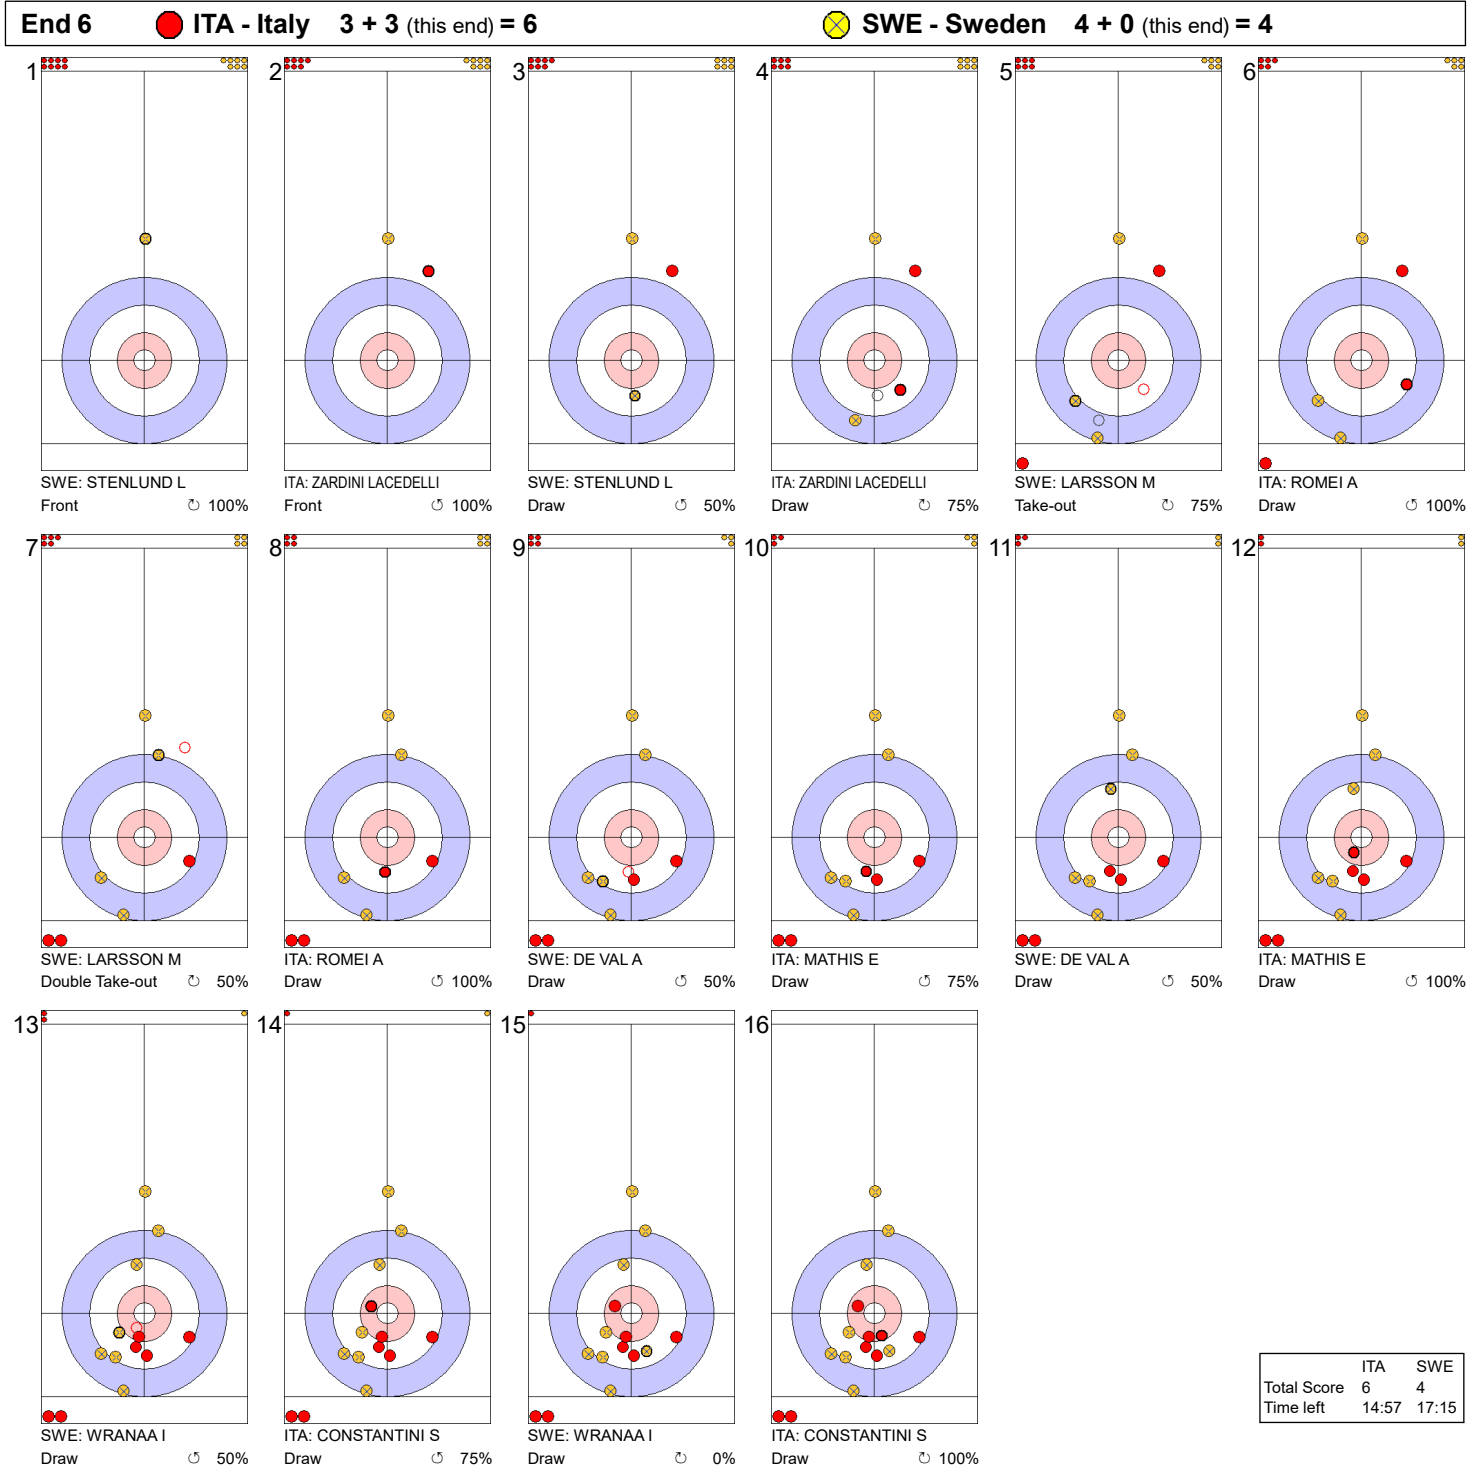

**Game - Shot by Shot**

**Legend:**  
 ↻ Clockwise      ↺ Counter-clockwise      - Not considered

**Game - Shot by Shot**

**Legend:**  
 ↻ Clockwise      ↺ Counter-clockwise      - Not considered

**Game - Shot by Shot**

**Legend:**  
 ↻ Clockwise      ↺ Counter-clockwise      - Not considered

**Game - Shot by Shot**

**Legend:**  
 ↻ Clockwise      ↺ Counter-clockwise      - Not considered

**Game - Shot by Shot**

**Legend:**  
 ↻ Clockwise      ↺ Counter-clockwise      - Not considered

**Game - Shot by Shot**

**Legend:**  
 ↻ Clockwise      ↺ Counter-clockwise      - Not considered

**Game - Shot by Shot**

**End 7**    ● **ITA - Italy**    **6 + 0 (this end) = 6**                      ● **SWE - Sweden**    **4 + 3 (this end) = 7**

	ITA	SWE
Total Score	6	7
Time left	11:02	13:37

**Legend:**  
 ↻ Clockwise                      ↺ Counter-clockwise                      - Not considered

**Game - Shot by Shot**

**Legend:**  
 ↻ Clockwise      ↺ Counter-clockwise      - Not considered