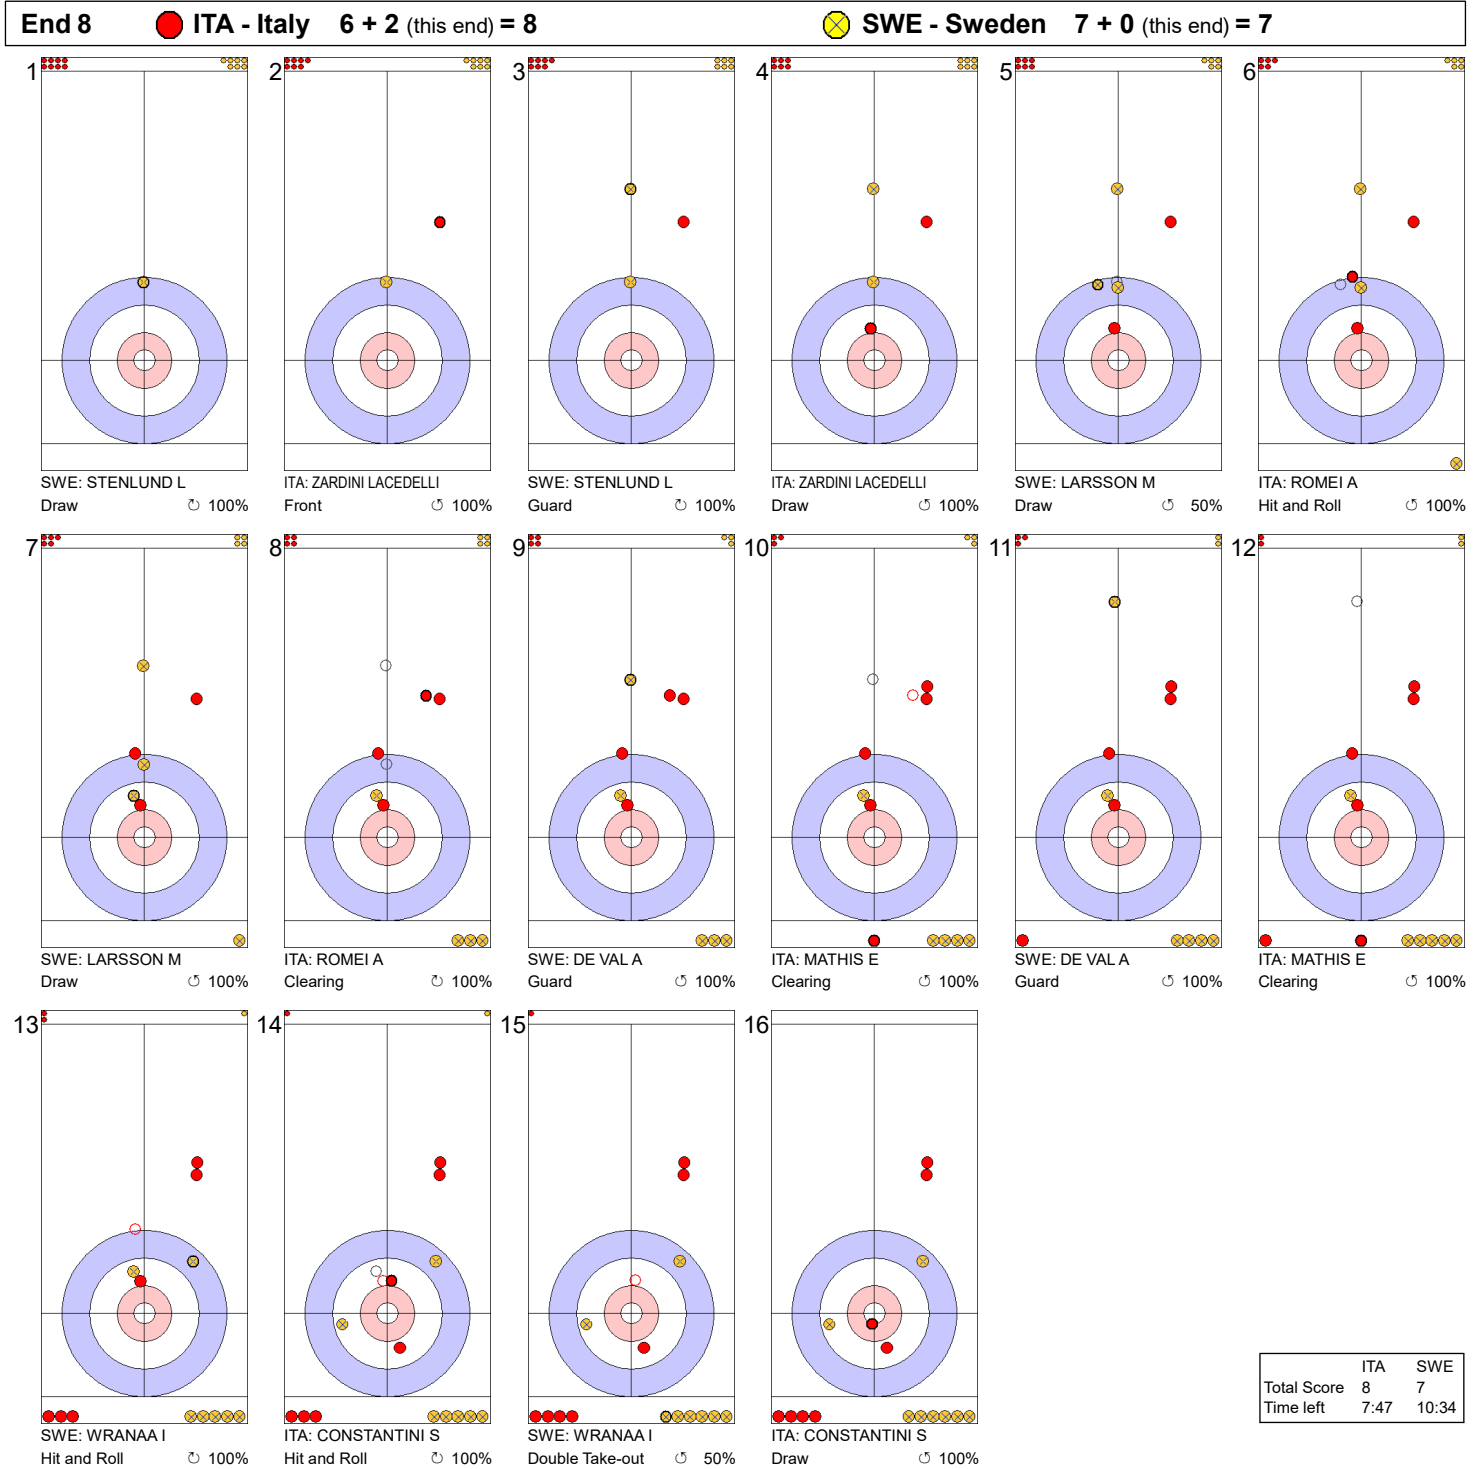

**Legend:**  
 ↻ Clockwise      ↺ Counter-clockwise      - Not considered

**Game - Shot by Shot**

**Legend:**  
 ↻ Clockwise      ↺ Counter-clockwise      - Not considered

**Game - Shot by Shot**

**Legend:**  
 ↻ Clockwise      ↺ Counter-clockwise      - Not considered

**Game - Shot by Shot**

**Legend:**  
 ↻ Clockwise      ↺ Counter-clockwise      - Not considered

**Game - Shot by Shot**

**End 7**    ● **ITA - Italy**    **6 + 0 (this end) = 6**                      ● **SWE - Sweden**    **4 + 3 (this end) = 7**

	ITA	SWE
Total Score	6	7
Time left	11:02	13:37

**Legend:**  
 ↻ Clockwise                      ↺ Counter-clockwise                      - Not considered

**Game - Shot by Shot**

**Legend:**  
 ↻ Clockwise      ↺ Counter-clockwise      - Not considered

**Game - Shot by Shot**

**Legend:**  
 ↻ Clockwise      ↺ Counter-clockwise      - Not considered

**Game - Shot by Shot**

**Legend:**  
 ↻ Clockwise   ↺ Counter-clockwise   - Not considered