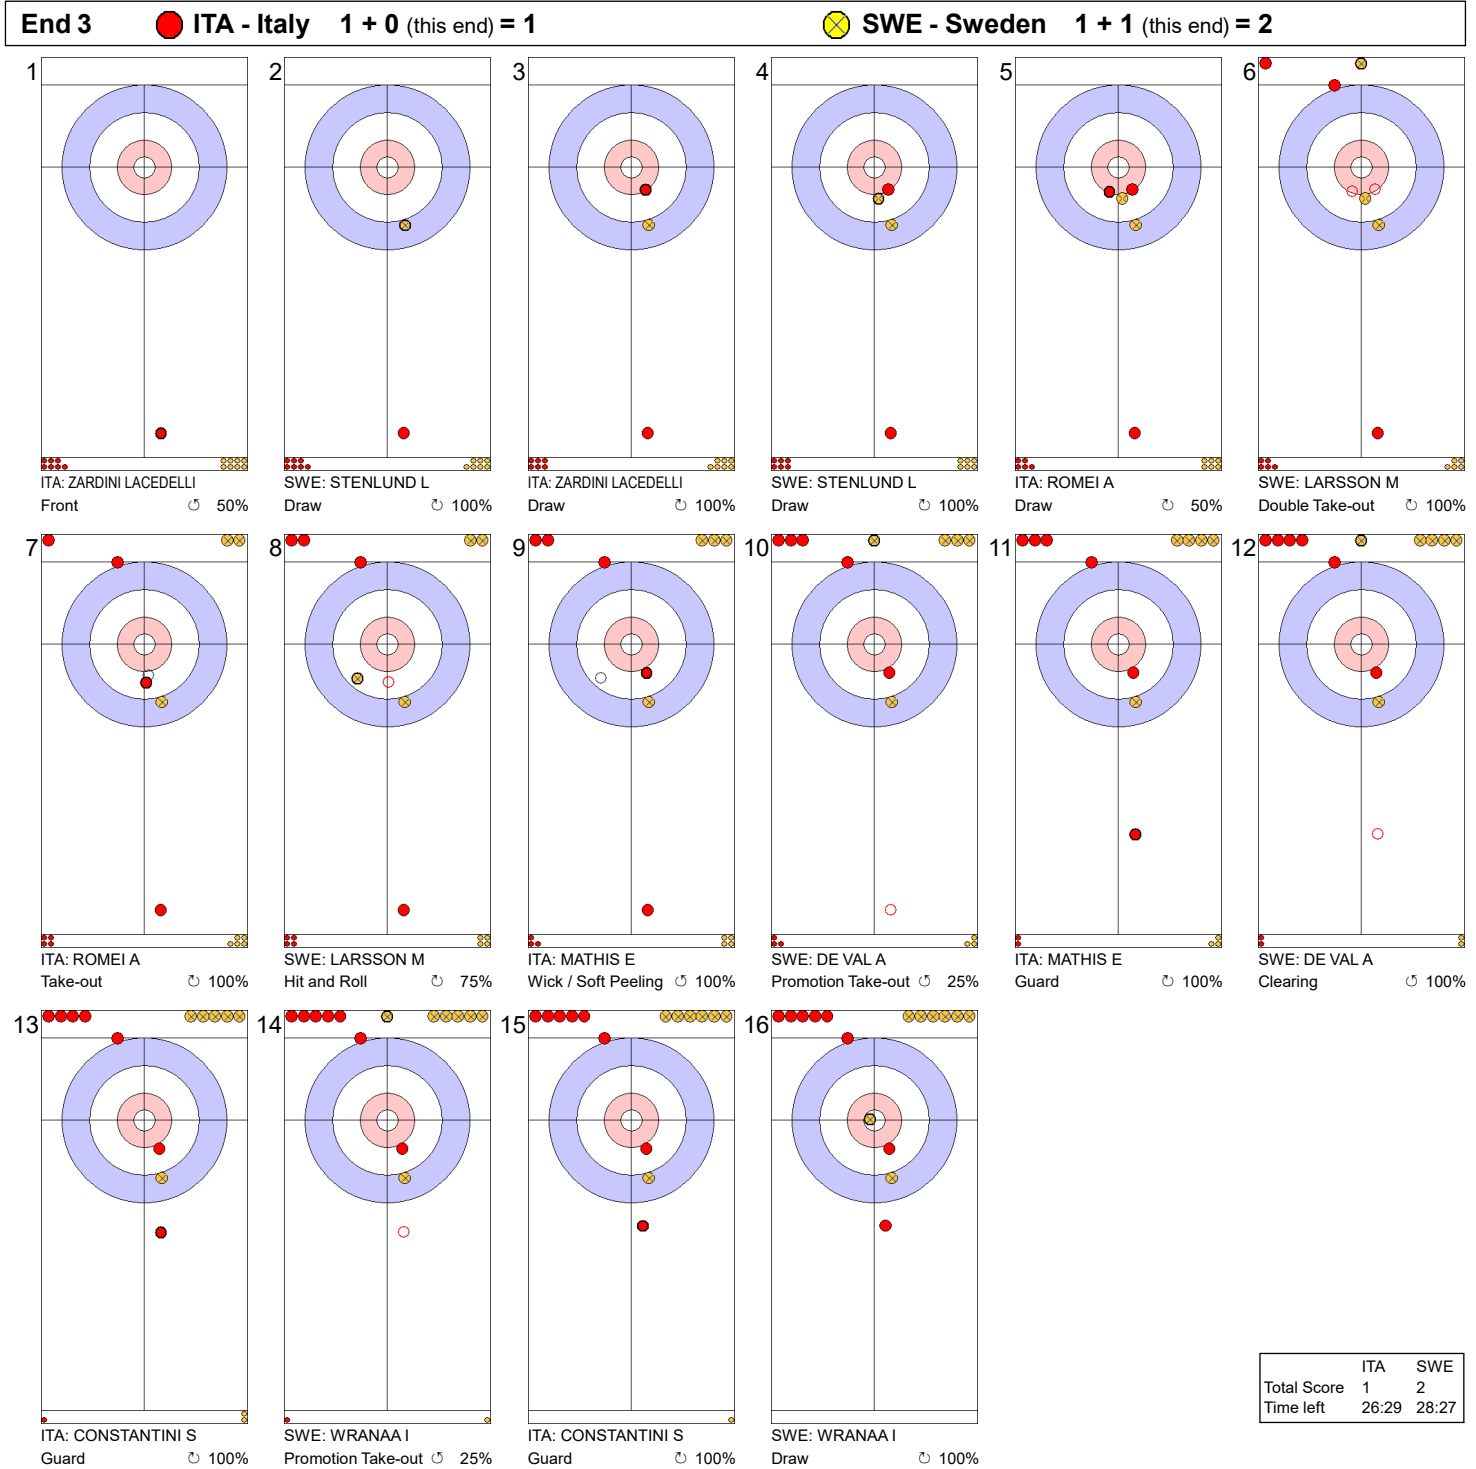

**Game - Shot by Shot**

**Legend:**  
 ↻ Clockwise      ↺ Counter-clockwise      - Not considered

**Game - Shot by Shot**

**Legend:**  
 ↻ Clockwise      ↺ Counter-clockwise      - Not considered

**Game - Shot by Shot**

**Legend:**  
 ↻ Clockwise      ↺ Counter-clockwise      - Not considered

**Game - Shot by Shot**

**Legend:**  
 ↻ Clockwise      ↺ Counter-clockwise      - Not considered

**Game - Shot by Shot**

**Legend:**  
 ↻ Clockwise      ↺ Counter-clockwise      - Not considered

**Game - Shot by Shot**

**Legend:**  
 ↻ Clockwise      ↺ Counter-clockwise      - Not considered

**Game - Shot by Shot**

**End 7**    ● **ITA - Italy**    **6 + 0 (this end) = 6**                      ● **SWE - Sweden**    **4 + 3 (this end) = 7**

	ITA	SWE
Total Score	6	7
Time left	11:02	13:37

**Legend:**  
 ↻ Clockwise                      ↺ Counter-clockwise                      - Not considered

**Game - Shot by Shot**

**Legend:**  
 ↻ Clockwise      ↺ Counter-clockwise      - Not considered