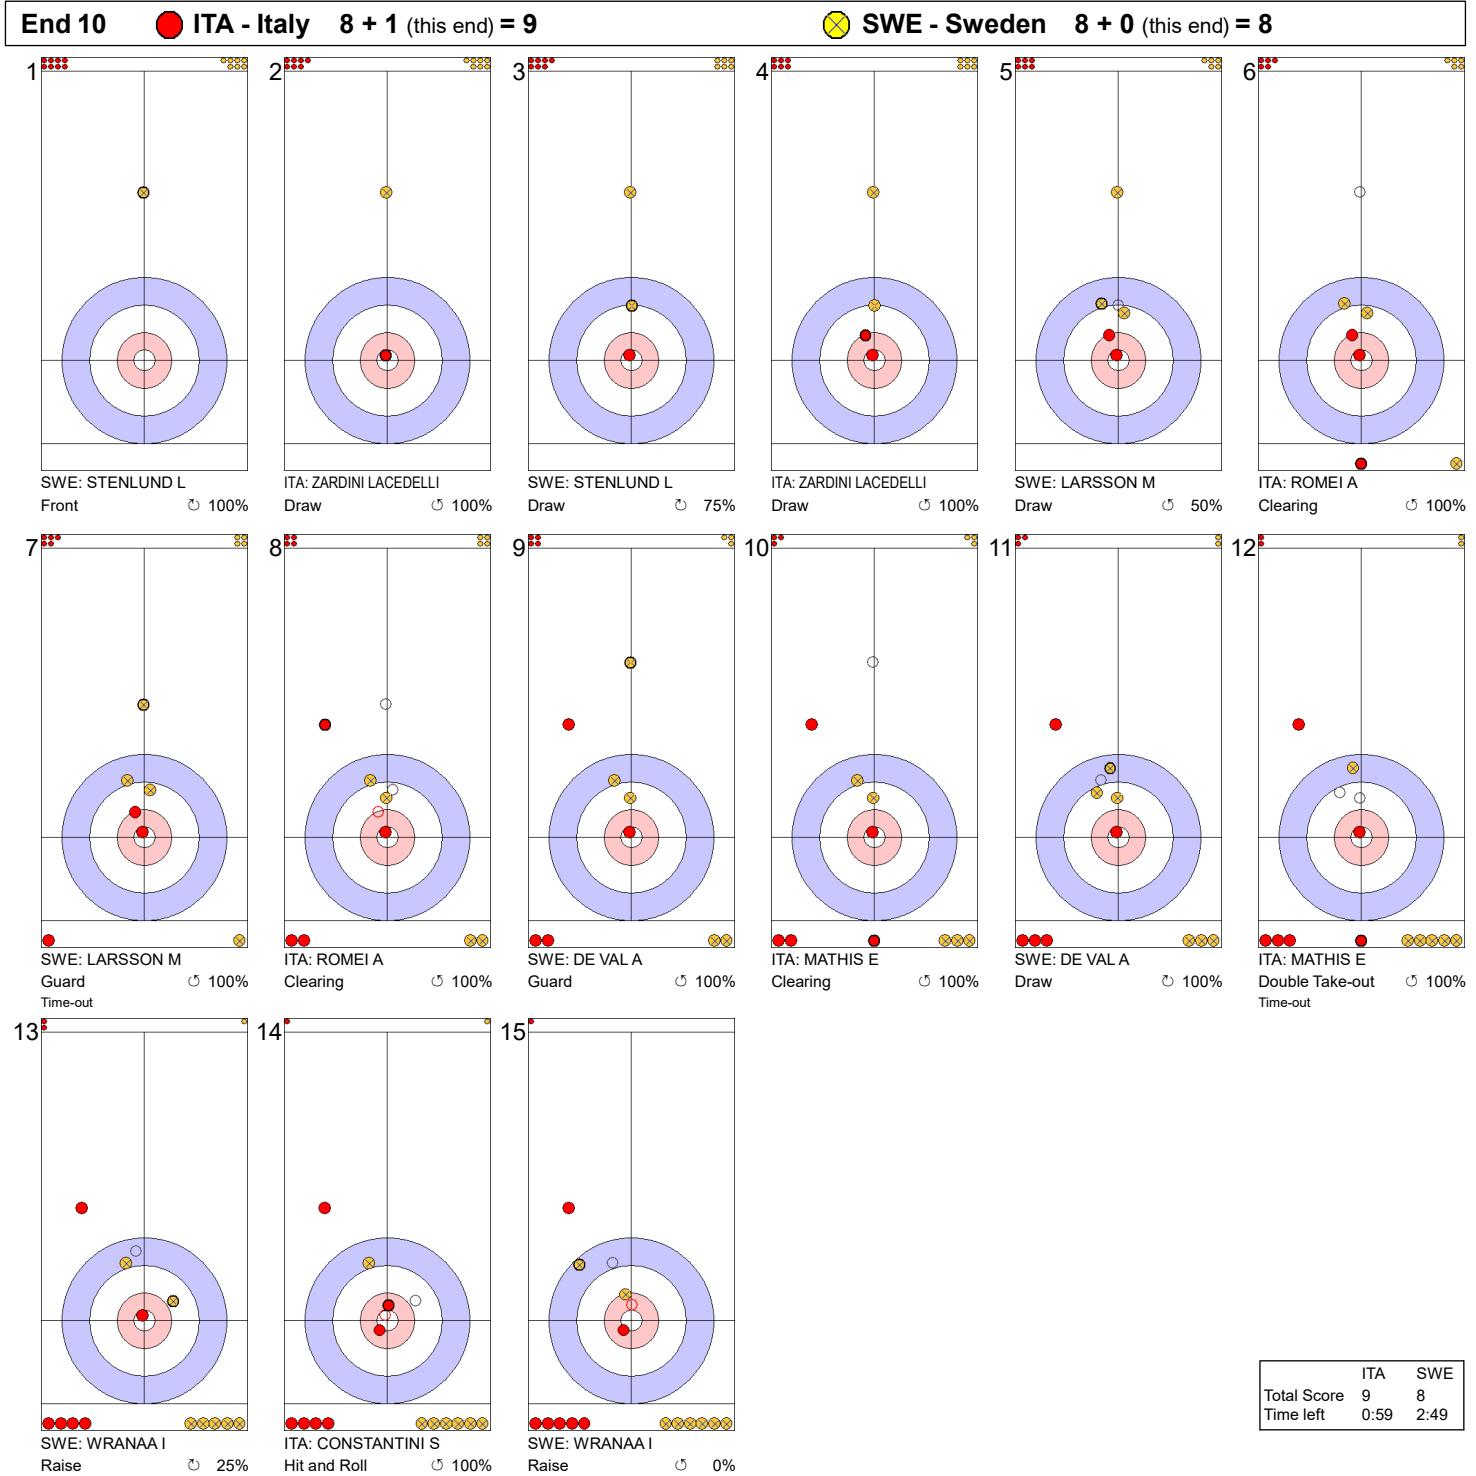

**Legend:**  
 ↻ Clockwise      ↺ Counter-clockwise      - Not considered

**Game - Shot by Shot**

**Legend:**  
 ↻ Clockwise      ↺ Counter-clockwise      - Not considered

**Game - Shot by Shot**

**Legend:**  
 ↻ Clockwise      ↺ Counter-clockwise      - Not considered

**Game - Shot by Shot**

**Legend:**  
 ↻ Clockwise      ↺ Counter-clockwise      - Not considered

**Game - Shot by Shot**

**End 7**    ● **ITA - Italy**    **6 + 0 (this end) = 6**                      ● **SWE - Sweden**    **4 + 3 (this end) = 7**

	ITA	SWE
Total Score	6	7
Time left	11:02	13:37

**Legend:**  
 ↻ Clockwise                      ↺ Counter-clockwise                      - Not considered

**Game - Shot by Shot**

**Legend:**  
 ↻ Clockwise      ↺ Counter-clockwise      - Not considered

**Game - Shot by Shot**

**Legend:**  
 ↻ Clockwise      ↺ Counter-clockwise      - Not considered

**Game - Shot by Shot**

**Legend:**  
 ↻ Clockwise   ↺ Counter-clockwise   - Not considered