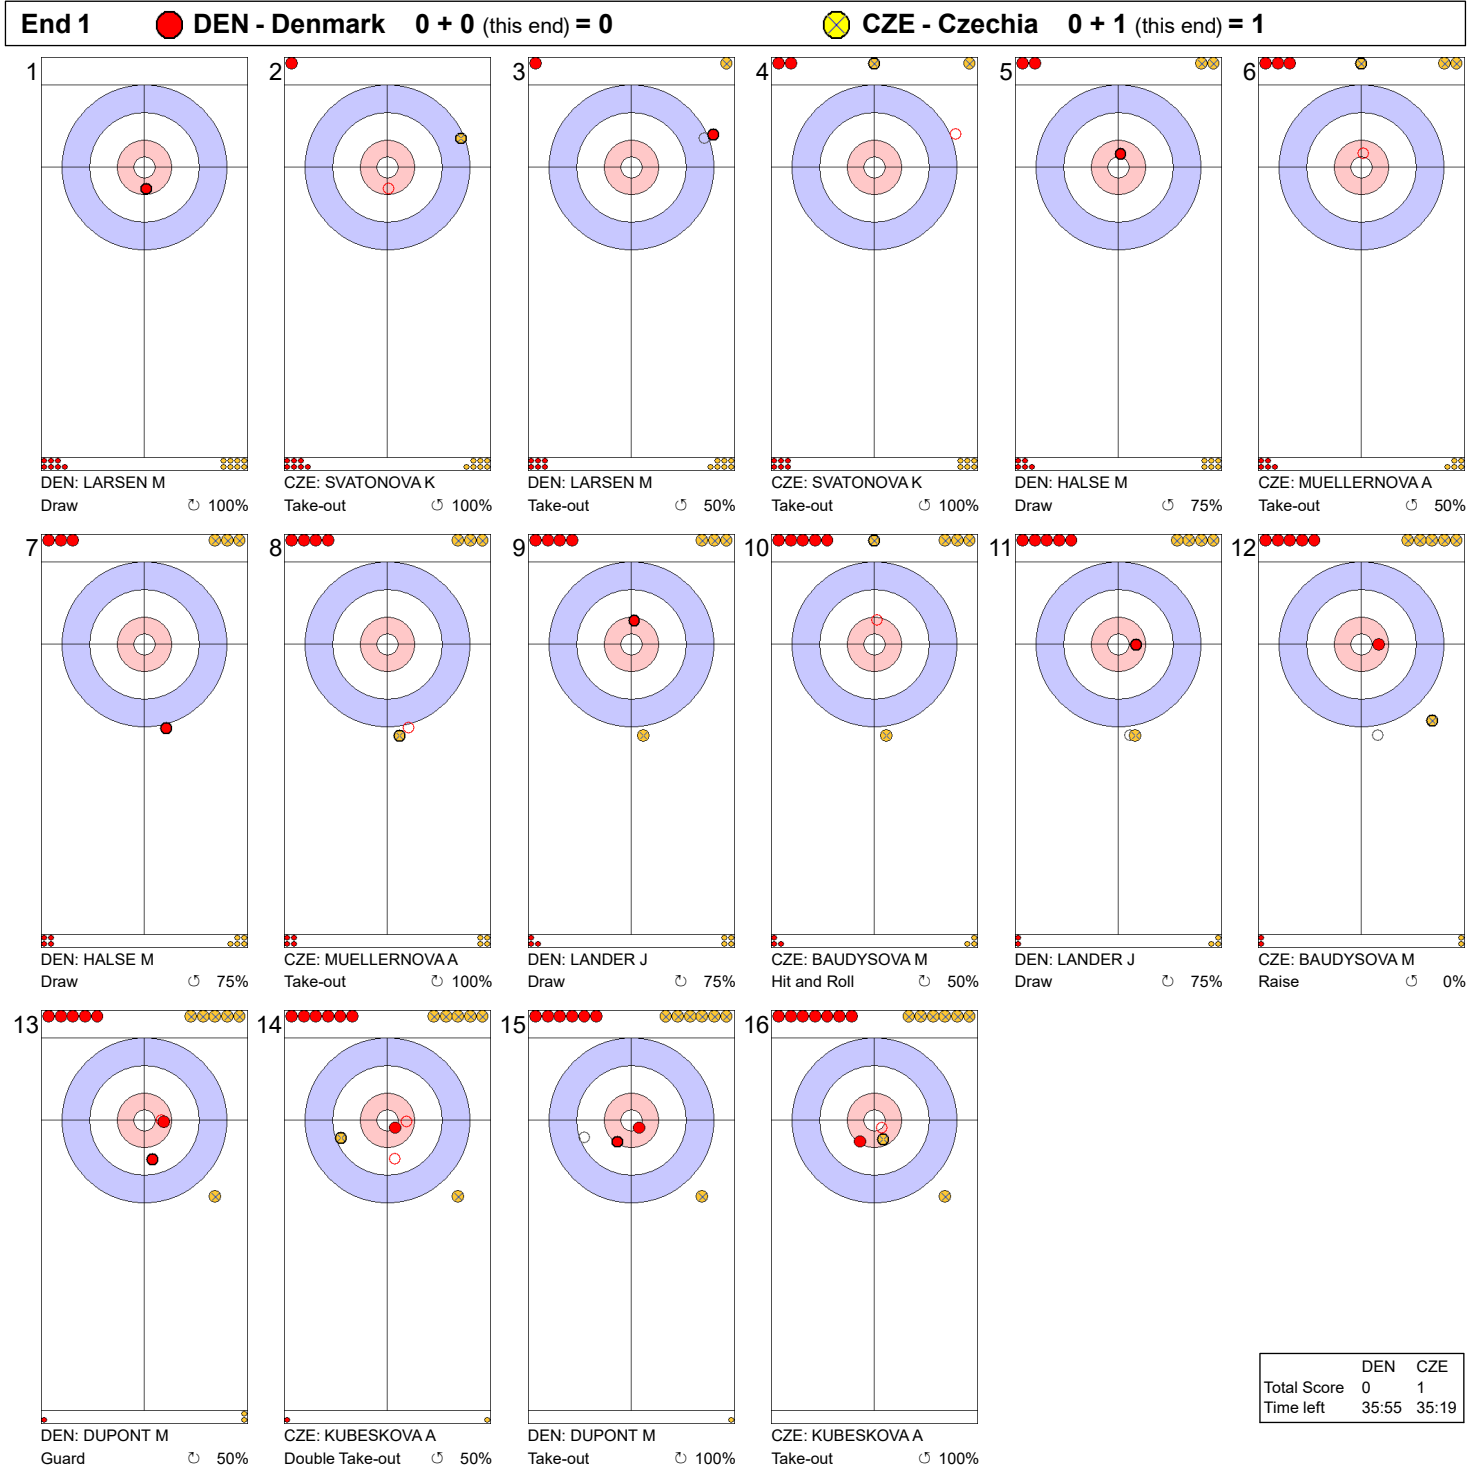

Game - Shot by Shot

Legend:
 ↻ Clockwise ↺ Counter-clockwise - Not considered

Game - Shot by Shot

Legend:
 ↻ Clockwise ↺ Counter-clockwise - Not considered

Game - Shot by Shot

End 3 ● **DEN - Denmark** 1 + 1 (this end) = 2 ● **CZE - Czechia** 1 + 0 (this end) = 1

	DEN	CZE
Total Score	2	1
Time left	30:21	28:14

Legend:
 ↻ Clockwise ↺ Counter-clockwise - Not considered

Game - Shot by Shot

End 4 ● **DEN - Denmark** 2 + 1 (this end) = 3 ● **CZE - Czechia** 1 + 0 (this end) = 1

	DEN	CZE
Total Score	3	1
Time left	25:26	24:19

Legend:
 ↻ Clockwise ↺ Counter-clockwise - Not considered

Game - Shot by Shot

End 5 ● **DEN - Denmark** 3 + 3 (this end) = 6 ● **CZE - Czechia** 1 + 0 (this end) = 1

	DEN	CZE
Total Score	6	1
Time left	20:04	20:23

Legend:
 ↻ Clockwise ↺ Counter-clockwise - Not considered

Game - Shot by Shot

Legend:
 Clockwise
 Counter-clockwise
 - Not considered

Game - Shot by Shot

End 7 ● **DEN - Denmark 9 + 0 (this end) = 9** ● **CZE - Czechia 1 + 1 (this end) = 2**