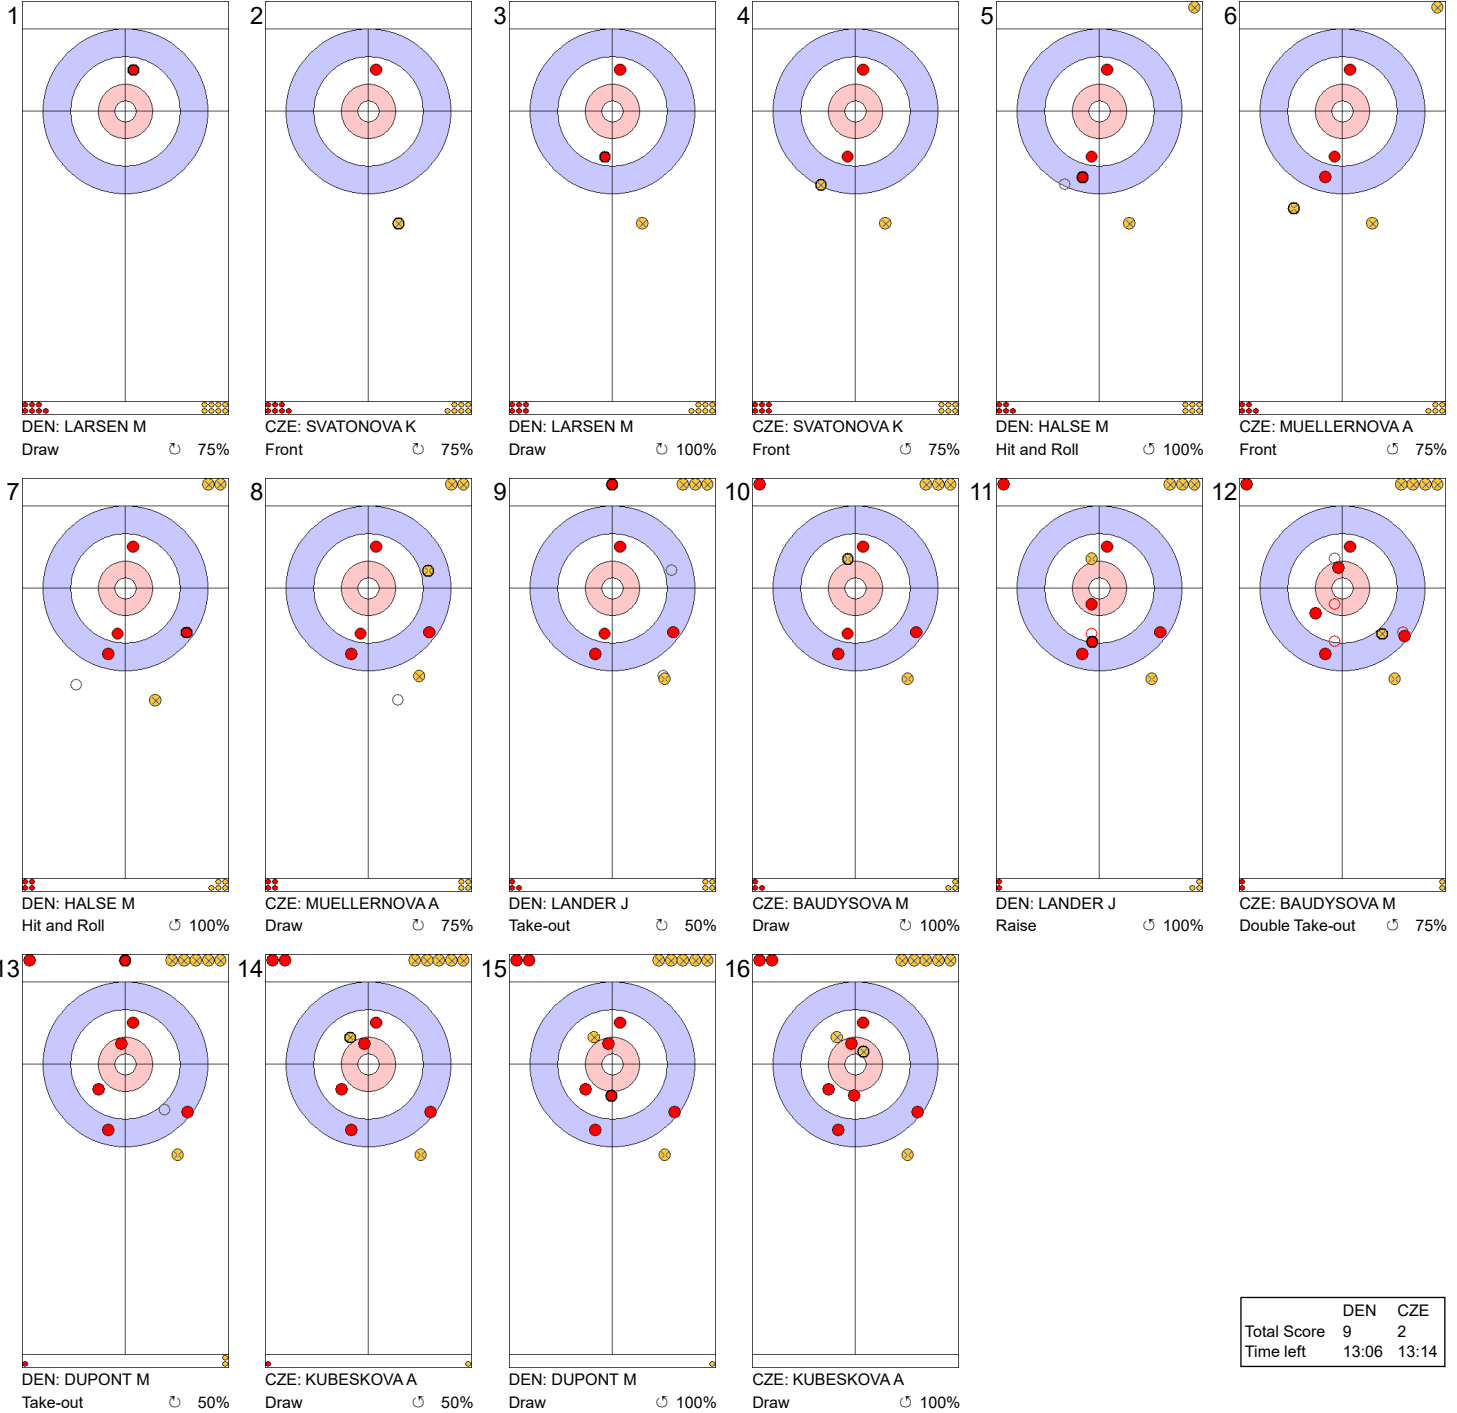

	DEN	CZE
Total Score	2	1
Time left	30:21	28:14

Legend:
 ↻ Clockwise ↺ Counter-clockwise - Not considered

Game - Shot by Shot

End 4 ● **DEN - Denmark** 2 + 1 (this end) = 3 ● **CZE - Czechia** 1 + 0 (this end) = 1

	DEN	CZE
Total Score	3	1
Time left	25:26	24:19

Legend:
 ↻ Clockwise ↺ Counter-clockwise - Not considered

Game - Shot by Shot

End 5 ● **DEN - Denmark** 3 + 3 (this end) = 6 ● **CZE - Czechia** 1 + 0 (this end) = 1

	DEN	CZE
Total Score	6	1
Time left	20:04	20:23

Legend:
 ↻ Clockwise ↺ Counter-clockwise - Not considered

Game - Shot by Shot

Legend:
 Clockwise
 Counter-clockwise
 - Not considered

Game - Shot by Shot

End 7 ● **DEN - Denmark 9 + 0 (this end) = 9** ● **CZE - Czechia 1 + 1 (this end) = 2**

	DEN	CZE
Total Score	9	2
Time left	13:06	13:14

Legend:
 Clockwise
 Counter-clockwise
 - Not considered