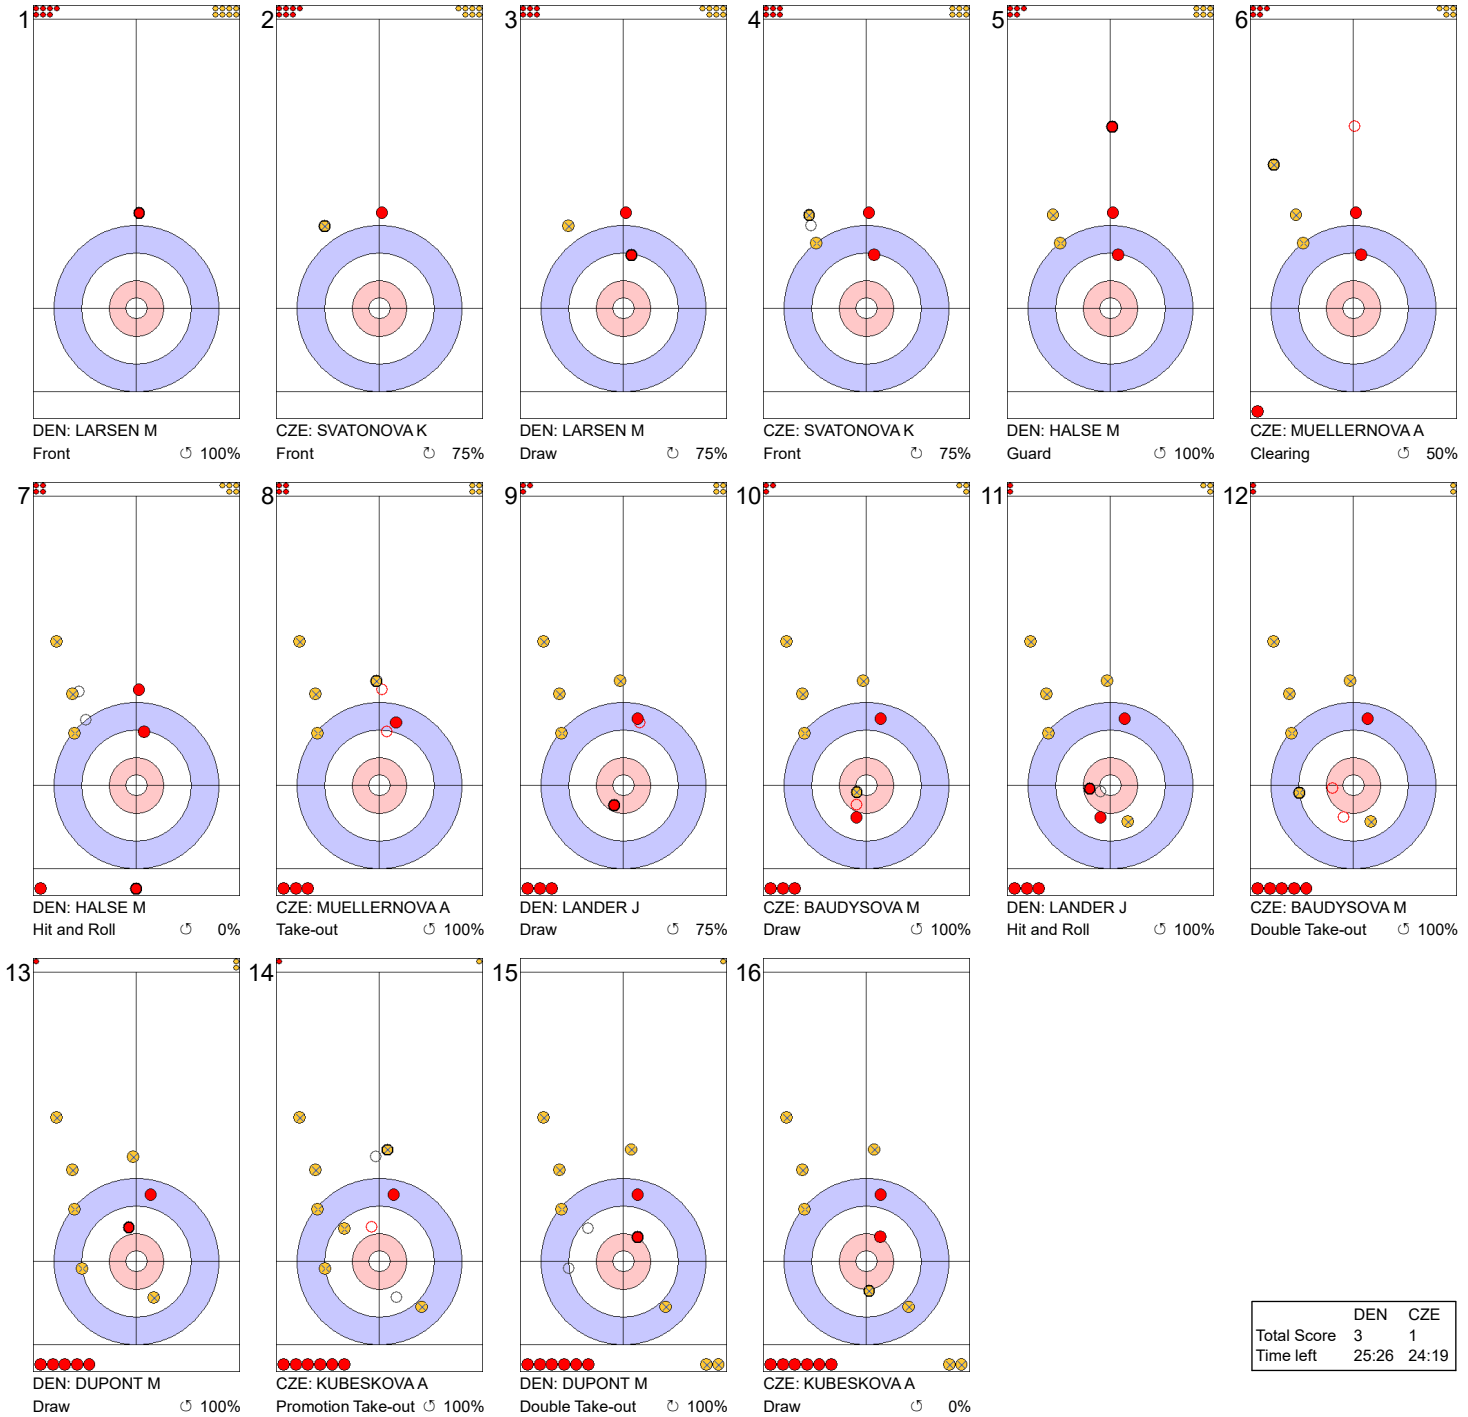

Game - Shot by Shot

Legend:
 ↻ Clockwise ↺ Counter-clockwise - Not considered

Game - Shot by Shot

Legend:
 ↻ Clockwise ↺ Counter-clockwise - Not considered

Game - Shot by Shot

End 3 ● **DEN - Denmark** 1 + 1 (this end) = 2 ● **CZE - Czechia** 1 + 0 (this end) = 1

	DEN	CZE
Total Score	2	1
Time left	30:21	28:14

Legend:
 ↻ Clockwise ↺ Counter-clockwise - Not considered

Game - Shot by Shot

End 4 ● **DEN - Denmark** 2 + 1 (this end) = 3 ● **CZE - Czechia** 1 + 0 (this end) = 1

	DEN	CZE
Total Score	3	1
Time left	25:26	24:19

Legend:
 ↻ Clockwise ↺ Counter-clockwise - Not considered

Game - Shot by Shot

End 5 ● **DEN - Denmark** 3 + 3 (this end) = 6 ● **CZE - Czechia** 1 + 0 (this end) = 1

	DEN	CZE
Total Score	6	1
Time left	20:04	20:23

Legend:
 ↻ Clockwise ↺ Counter-clockwise - Not considered

Game - Shot by Shot

Legend:
 Clockwise
 Counter-clockwise
 - Not considered

Game - Shot by Shot

End 7 ● **DEN - Denmark 9 + 0 (this end) = 9** ● **CZE - Czechia 1 + 1 (this end) = 2**