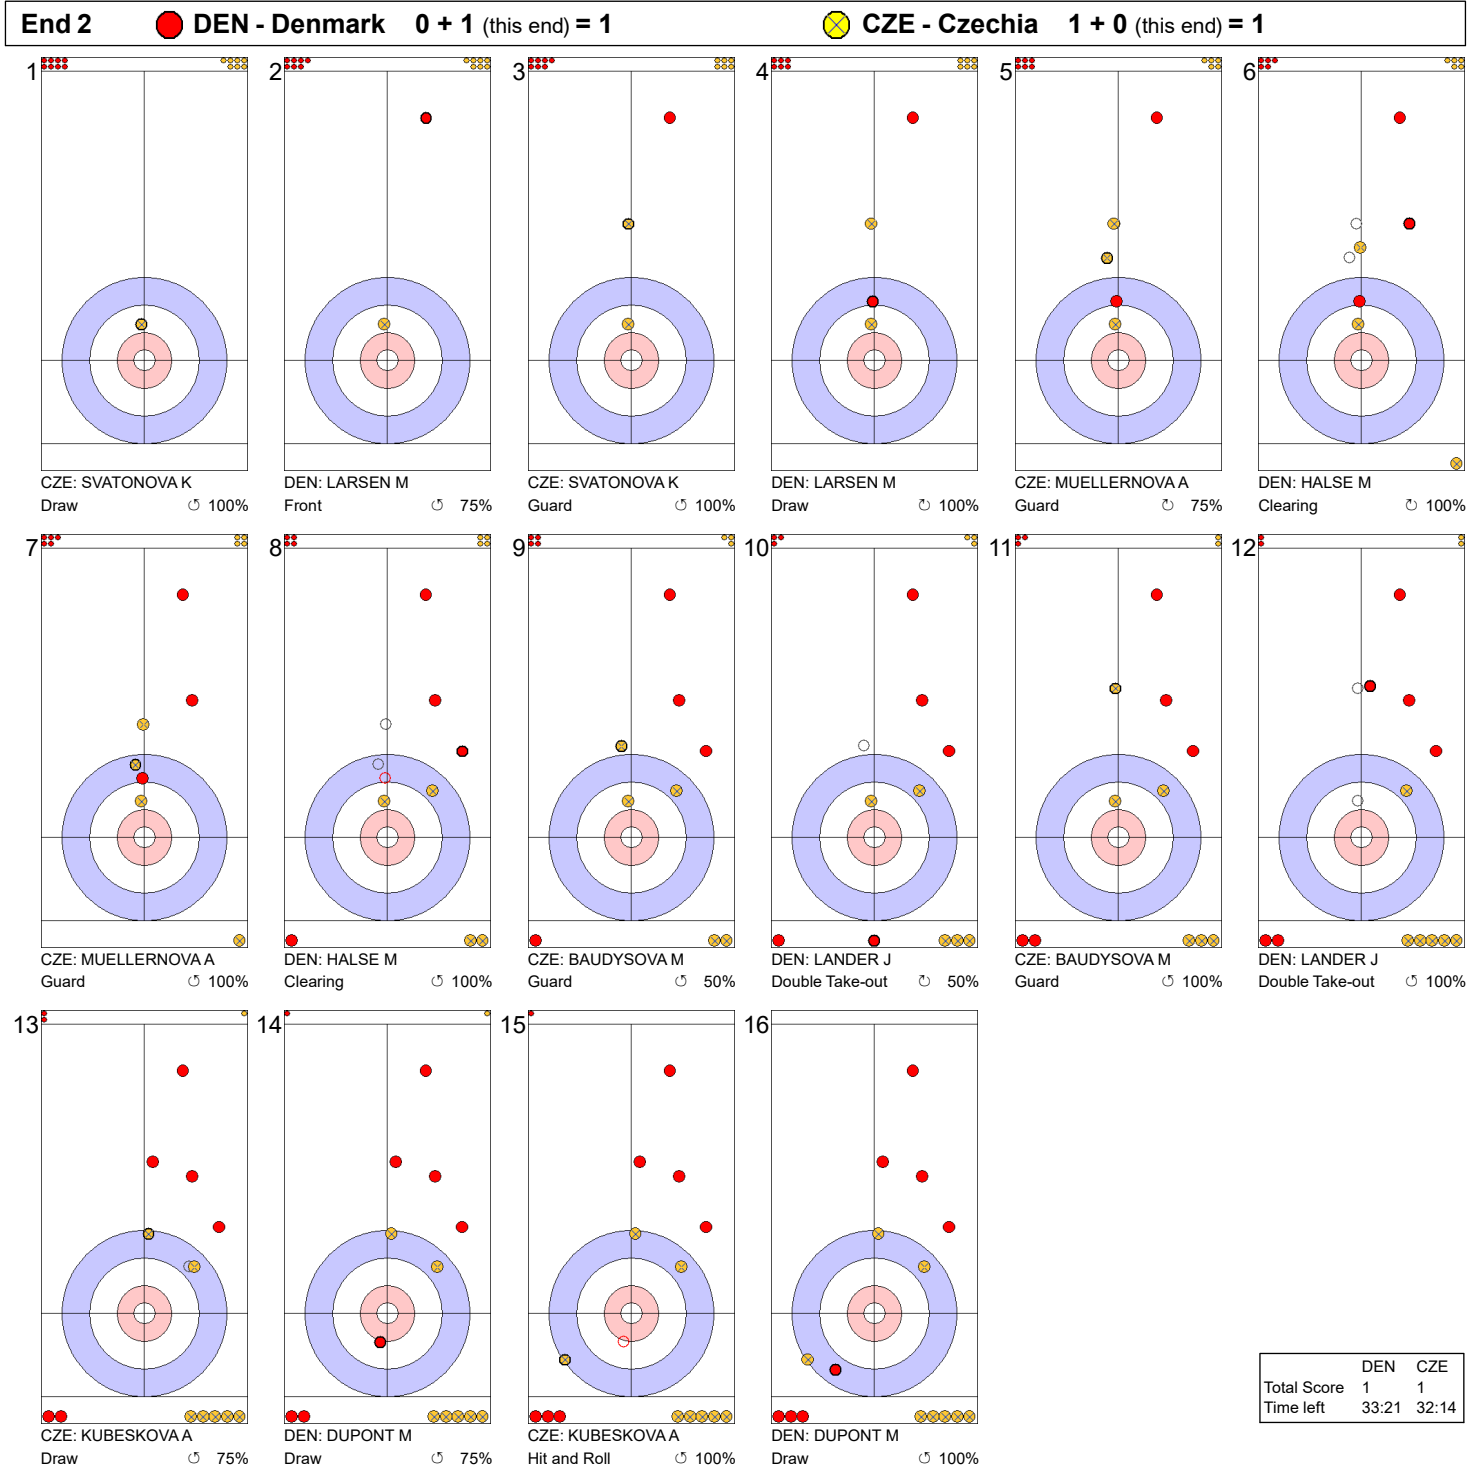

Game - Shot by Shot

Legend:
 ↻ Clockwise ↺ Counter-clockwise - Not considered

Game - Shot by Shot

Legend:
 ↻ Clockwise ↺ Counter-clockwise - Not considered

Game - Shot by Shot

End 3 ● **DEN - Denmark** 1 + 1 (this end) = 2 ● **CZE - Czechia** 1 + 0 (this end) = 1

	DEN	CZE
Total Score	2	1
Time left	30:21	28:14

Legend:
 ↻ Clockwise ↺ Counter-clockwise - Not considered

Game - Shot by Shot

End 4 ● **DEN - Denmark** 2 + 1 (this end) = 3 ● **CZE - Czechia** 1 + 0 (this end) = 1

	DEN	CZE
Total Score	3	1
Time left	25:26	24:19

Legend:
 ↻ Clockwise ↺ Counter-clockwise - Not considered

Game - Shot by Shot

End 5 ● **DEN - Denmark** 3 + 3 (this end) = 6 ● **CZE - Czechia** 1 + 0 (this end) = 1

	DEN	CZE
Total Score	6	1
Time left	20:04	20:23

Legend:
 ↻ Clockwise ↺ Counter-clockwise - Not considered

Game - Shot by Shot

Legend:
 Clockwise
 Counter-clockwise
 - Not considered

Game - Shot by Shot

End 7 ● **DEN - Denmark 9 + 0 (this end) = 9** ● **CZE - Czechia 1 + 1 (this end) = 2**