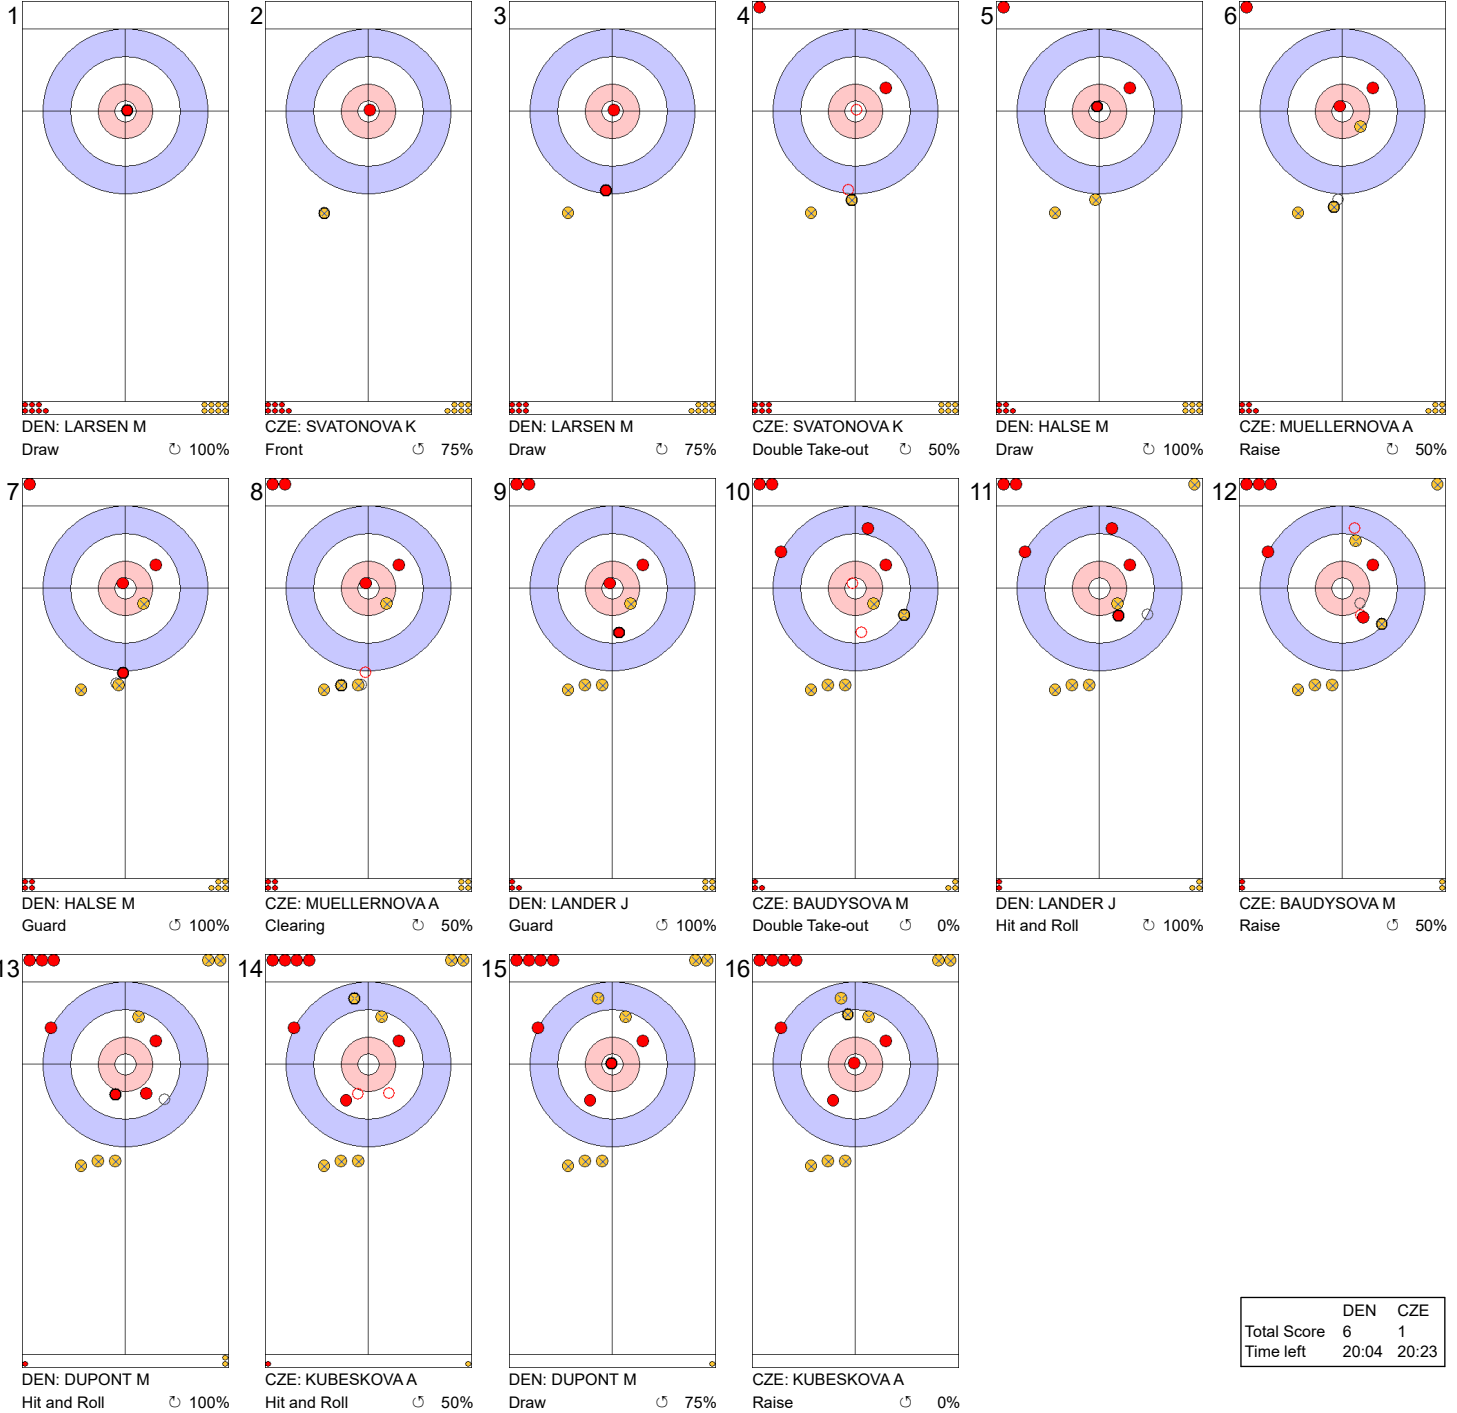

Game - Shot by Shot

Legend:
 ↻ Clockwise ↺ Counter-clockwise - Not considered

Game - Shot by Shot

Legend:
 ↻ Clockwise ↺ Counter-clockwise - Not considered

Game - Shot by Shot

End 3 ● **DEN - Denmark** 1 + 1 (this end) = 2 ● **CZE - Czechia** 1 + 0 (this end) = 1

	DEN	CZE
Total Score	2	1
Time left	30:21	28:14

Legend:
 ↻ Clockwise ↺ Counter-clockwise - Not considered

Game - Shot by Shot

End 4 ● **DEN - Denmark** 2 + 1 (this end) = 3 ● **CZE - Czechia** 1 + 0 (this end) = 1

	DEN	CZE
Total Score	3	1
Time left	25:26	24:19

Legend:
 ↻ Clockwise ↺ Counter-clockwise - Not considered

Game - Shot by Shot

End 5 ● **DEN - Denmark** 3 + 3 (this end) = 6 ● **CZE - Czechia** 1 + 0 (this end) = 1

	DEN	CZE
Total Score	6	1
Time left	20:04	20:23

Legend:
 ↻ Clockwise ↺ Counter-clockwise - Not considered

Game - Shot by Shot

Legend:
 Clockwise
 Counter-clockwise
 - Not considered

Game - Shot by Shot

End 7 ● **DEN - Denmark 9 + 0 (this end) = 9** ● **CZE - Czechia 1 + 1 (this end) = 2**