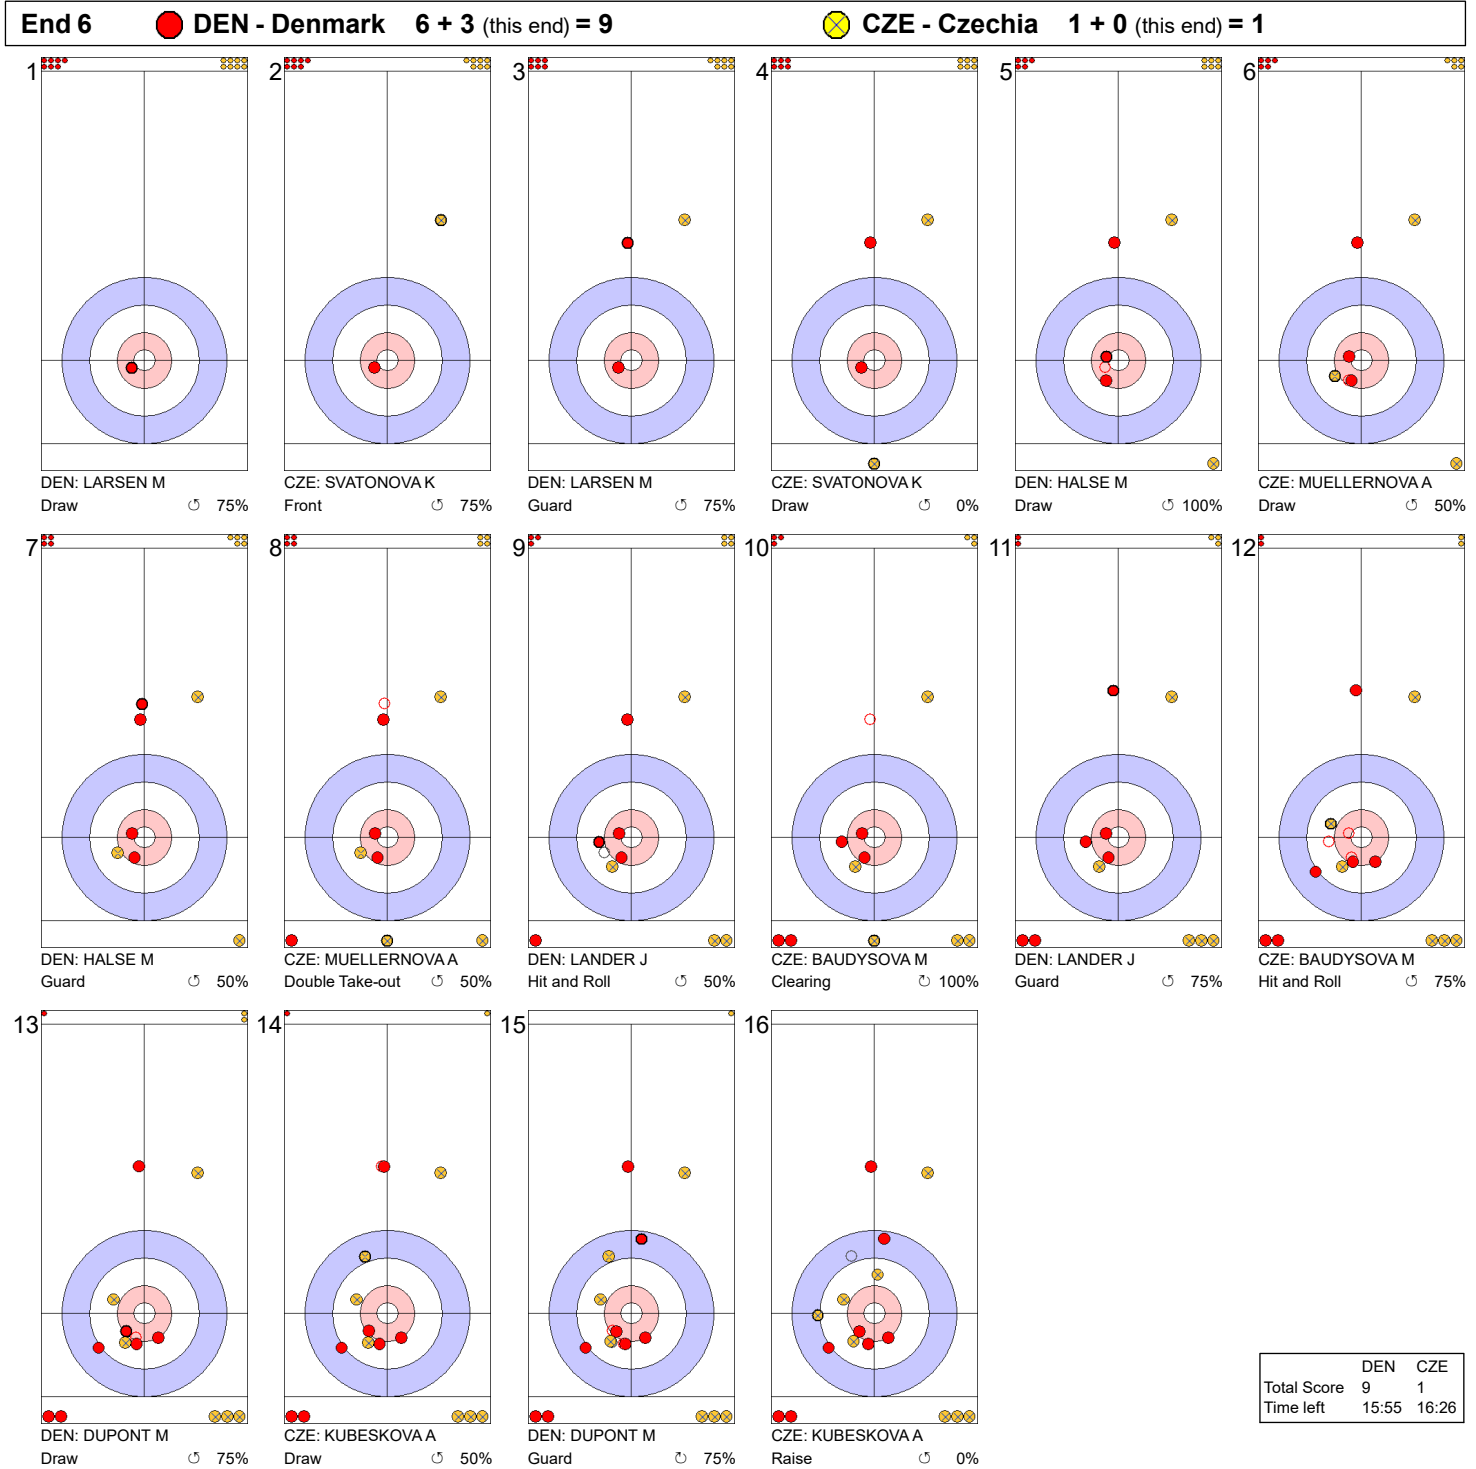

	DEN	CZE
Total Score	2	1
Time left	30:21	28:14

Legend:
 ↻ Clockwise ↺ Counter-clockwise - Not considered

Game - Shot by Shot

End 4 ● **DEN - Denmark** 2 + 1 (this end) = 3 ● **CZE - Czechia** 1 + 0 (this end) = 1

	DEN	CZE
Total Score	3	1
Time left	25:26	24:19

Legend:
 ↻ Clockwise ↺ Counter-clockwise - Not considered

Game - Shot by Shot

End 5 ● **DEN - Denmark** 3 + 3 (this end) = 6 ● **CZE - Czechia** 1 + 0 (this end) = 1

	DEN	CZE
Total Score	6	1
Time left	20:04	20:23

Legend:
 ↻ Clockwise ↺ Counter-clockwise - Not considered

Game - Shot by Shot

Legend:
 Clockwise
 Counter-clockwise
 - Not considered

Game - Shot by Shot

End 7 ● **DEN - Denmark 9 + 0 (this end) = 9** ● **CZE - Czechia 1 + 1 (this end) = 2**

	DEN	CZE
Total Score	9	2
Time left	13:06	13:14

Legend:
 Clockwise
 Counter-clockwise
 - Not considered