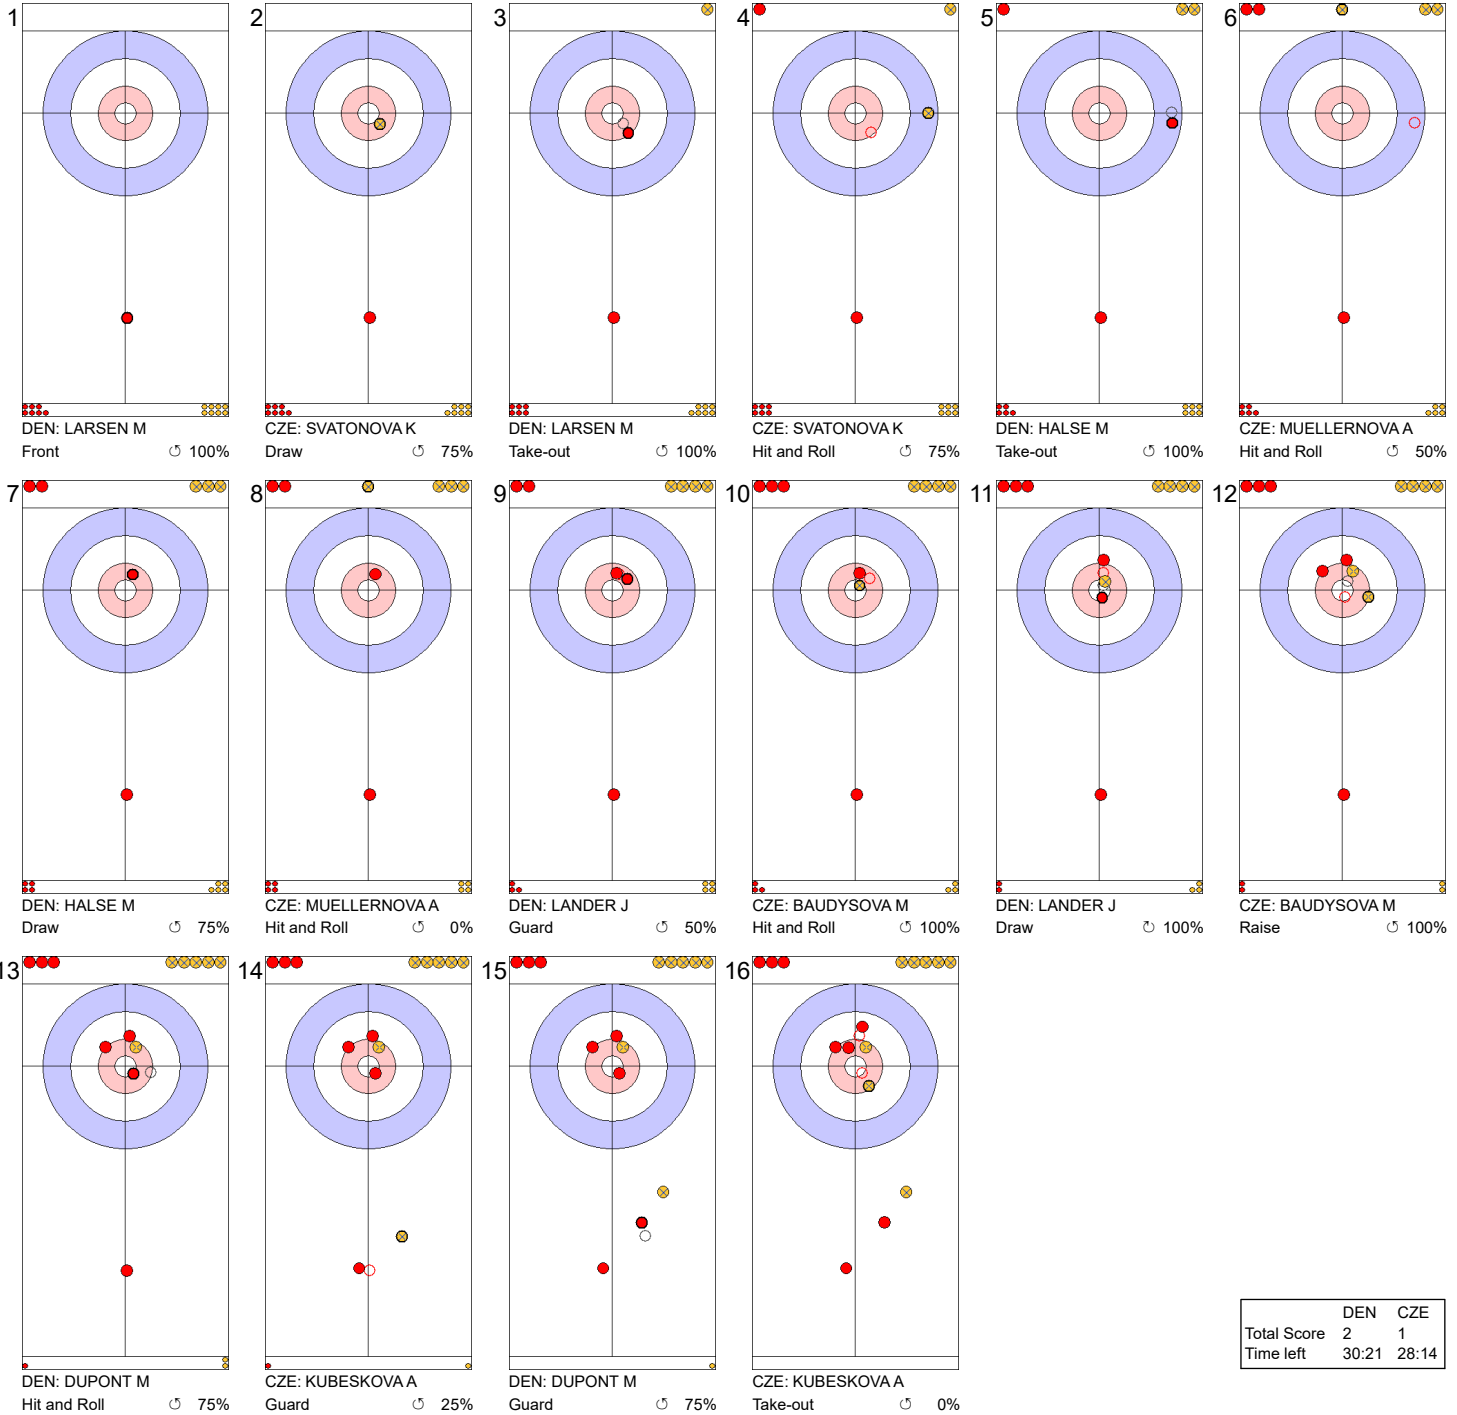

Game - Shot by Shot

Legend:
 ↻ Clockwise ↺ Counter-clockwise - Not considered

Game - Shot by Shot

Legend:
 ↻ Clockwise ↺ Counter-clockwise - Not considered

Game - Shot by Shot

End 3 ● **DEN - Denmark** 1 + 1 (this end) = 2 ● **CZE - Czechia** 1 + 0 (this end) = 1

	DEN	CZE
Total Score	2	1
Time left	30:21	28:14

Legend:
 ↻ Clockwise ↺ Counter-clockwise - Not considered

Game - Shot by Shot

End 4 ● **DEN - Denmark** 2 + 1 (this end) = 3 ● **CZE - Czechia** 1 + 0 (this end) = 1

	DEN	CZE
Total Score	3	1
Time left	25:26	24:19

Legend:
 ↻ Clockwise ↺ Counter-clockwise - Not considered

Game - Shot by Shot

End 5 ● **DEN - Denmark** 3 + 3 (this end) = 6 ● **CZE - Czechia** 1 + 0 (this end) = 1

	DEN	CZE
Total Score	6	1
Time left	20:04	20:23

Legend:
 ↻ Clockwise ↺ Counter-clockwise - Not considered

Game - Shot by Shot

Legend:
 Clockwise
 Counter-clockwise
 - Not considered

Game - Shot by Shot

End 7 ● **DEN - Denmark 9 + 0 (this end) = 9** ● **CZE - Czechia 1 + 1 (this end) = 2**