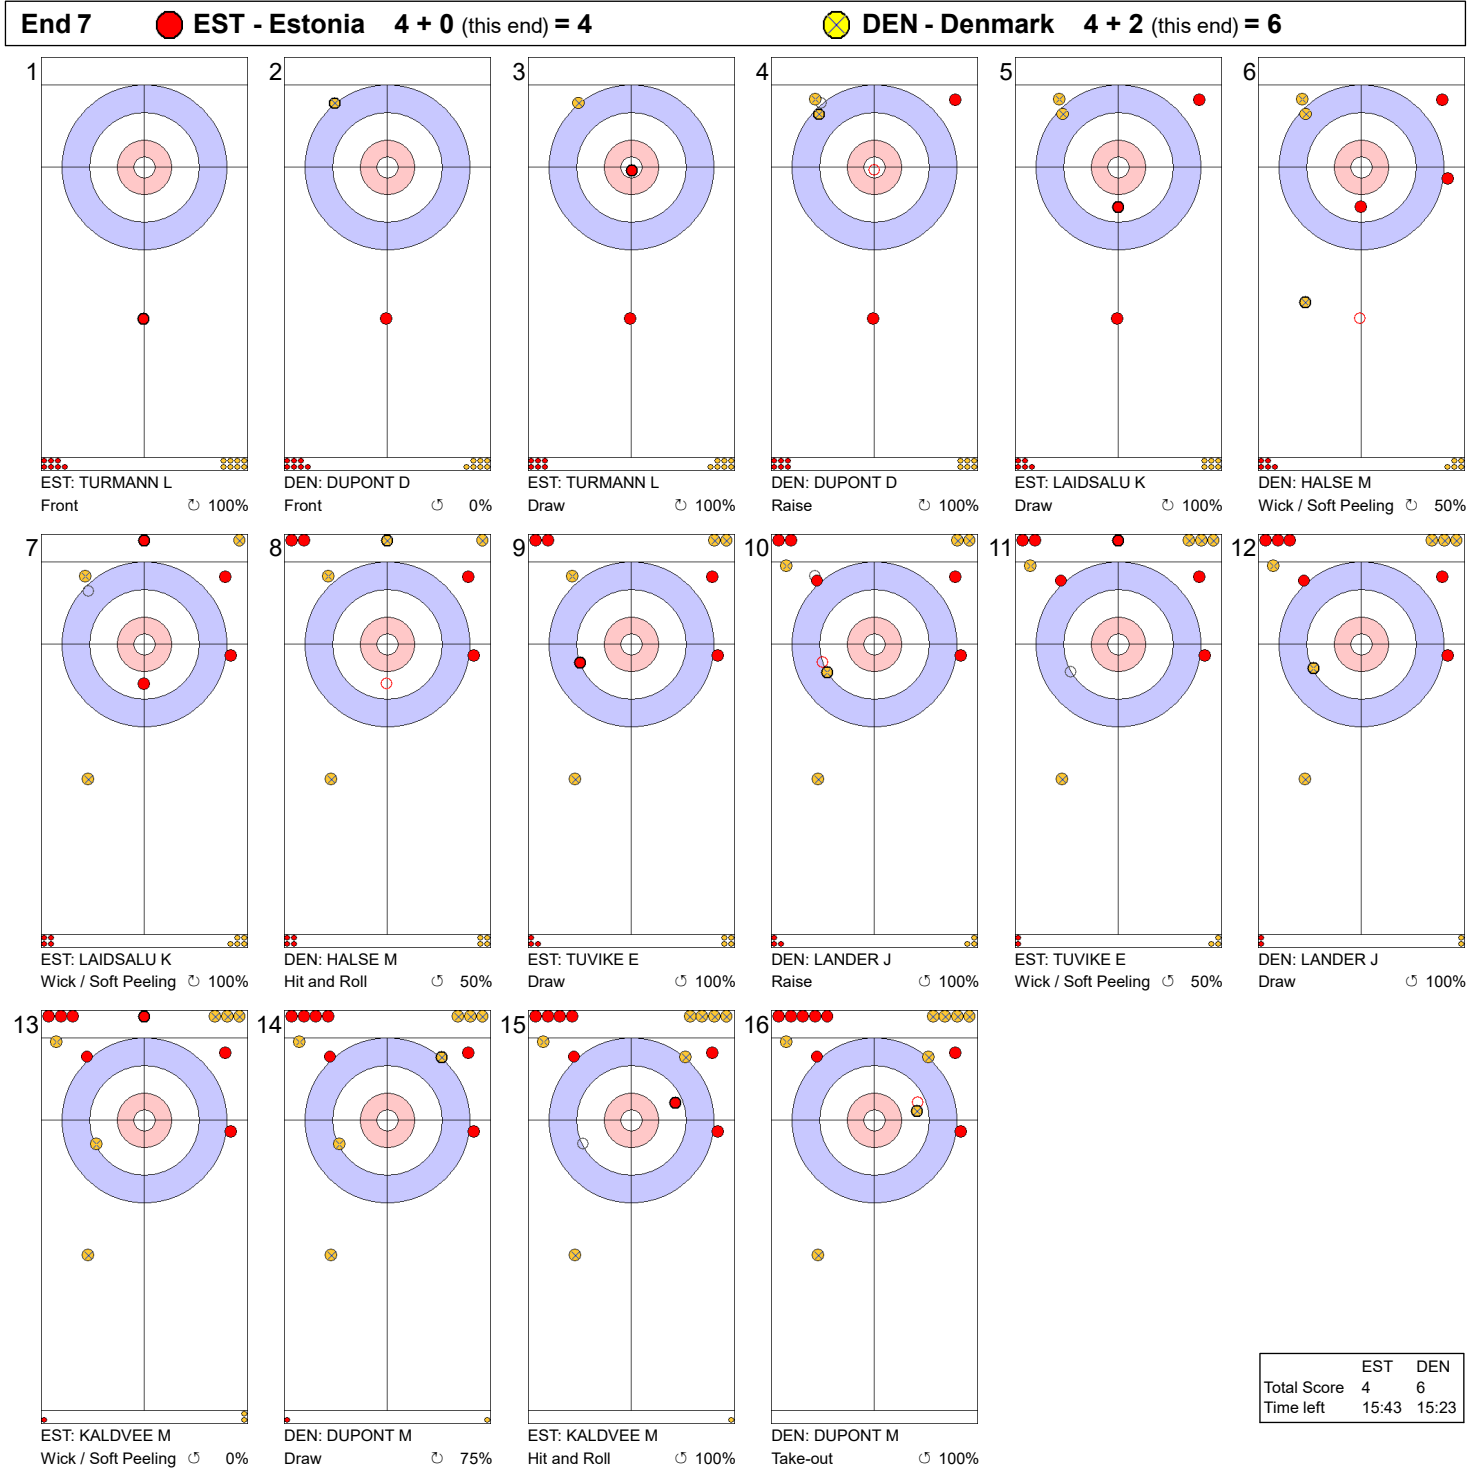

	EST	DEN
Total Score	2	0
Time left	32:55	33:04

Legend:
 ↻ Clockwise ↺ Counter-clockwise - Not considered

Game - Shot by Shot

Legend:
 ↻ Clockwise ↺ Counter-clockwise - Not considered

Game - Shot by Shot

Legend:
 ↻ Clockwise ↺ Counter-clockwise - Not considered

Game - Shot by Shot

End 5 ● **EST - Estonia** 3 + 0 (this end) = 3 ● **DEN - Denmark** 3 + 1 (this end) = 4

	EST	DEN
Total Score	3	4
Time left	22:41	22:03

Legend:
 ↻ Clockwise ↺ Counter-clockwise - Not considered

Game - Shot by Shot

Legend:
 ↻ Clockwise ↺ Counter-clockwise - Not considered

Game - Shot by Shot

Legend:
 Clockwise
 Counter-clockwise
 - Not considered

Game - Shot by Shot

Legend:
 ↻ Clockwise ↺ Counter-clockwise - Not considered

Game - Shot by Shot

Legend:
 ↻ Clockwise ↺ Counter-clockwise - Not considered

Game - Shot by Shot

Legend:
 ↻ Clockwise ↺ Counter-clockwise - Not considered