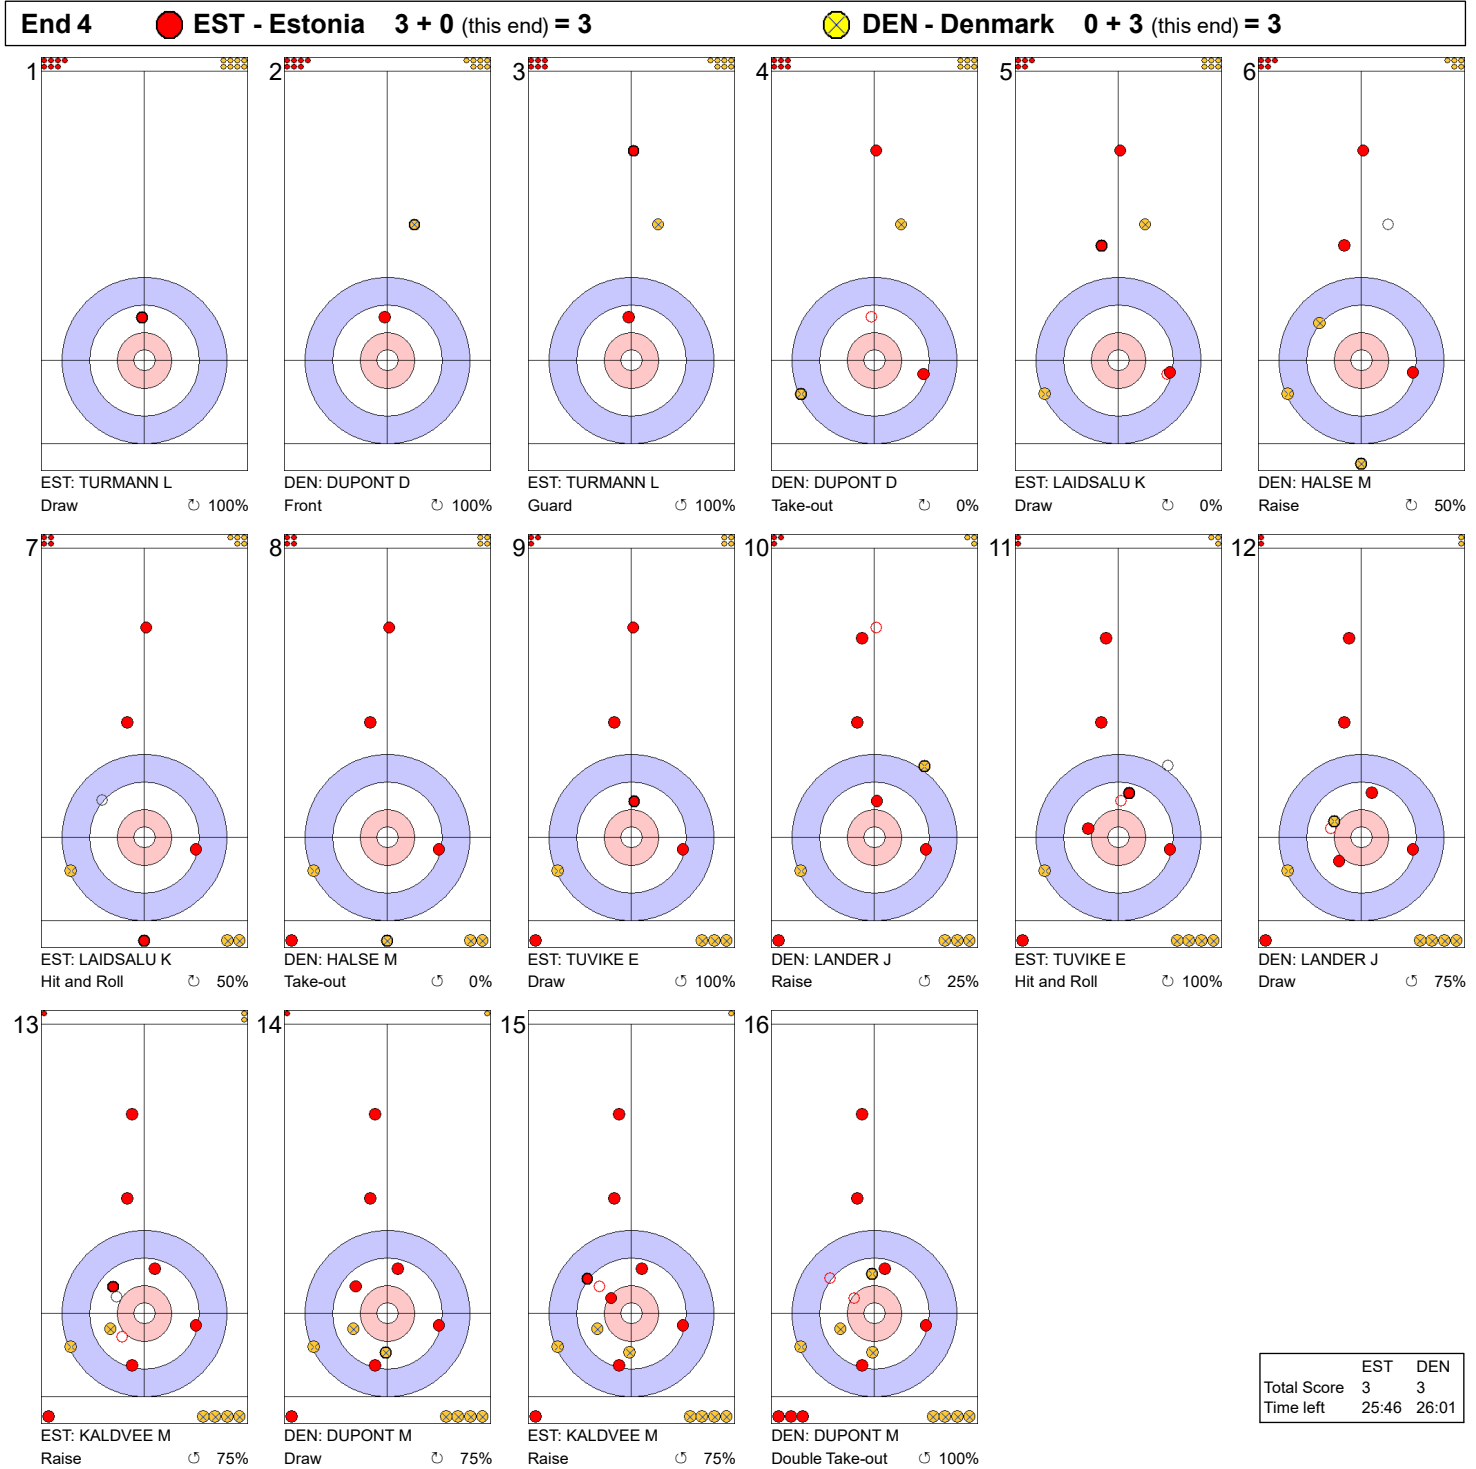

	EST	DEN
Total Score	2	0
Time left	32:55	33:04

Legend:
 ↻ Clockwise ↺ Counter-clockwise - Not considered

Game - Shot by Shot

Legend:
 ↻ Clockwise ↺ Counter-clockwise - Not considered

Game - Shot by Shot

Legend:
 ↻ Clockwise ↺ Counter-clockwise - Not considered

Game - Shot by Shot

End 5 ● **EST - Estonia** 3 + 0 (this end) = 3 ● **DEN - Denmark** 3 + 1 (this end) = 4

	EST	DEN
Total Score	3	4
Time left	22:41	22:03

Legend:
 ↻ Clockwise ↺ Counter-clockwise - Not considered

Game - Shot by Shot

Legend:
 ↻ Clockwise ↺ Counter-clockwise - Not considered

Game - Shot by Shot

Legend:
 Clockwise
 Counter-clockwise
 - Not considered

Game - Shot by Shot

Legend:
 ↻ Clockwise ↺ Counter-clockwise - Not considered

Game - Shot by Shot

Legend:
 ↻ Clockwise ↺ Counter-clockwise - Not considered

Game - Shot by Shot

Legend:
 ↻ Clockwise ↺ Counter-clockwise - Not considered