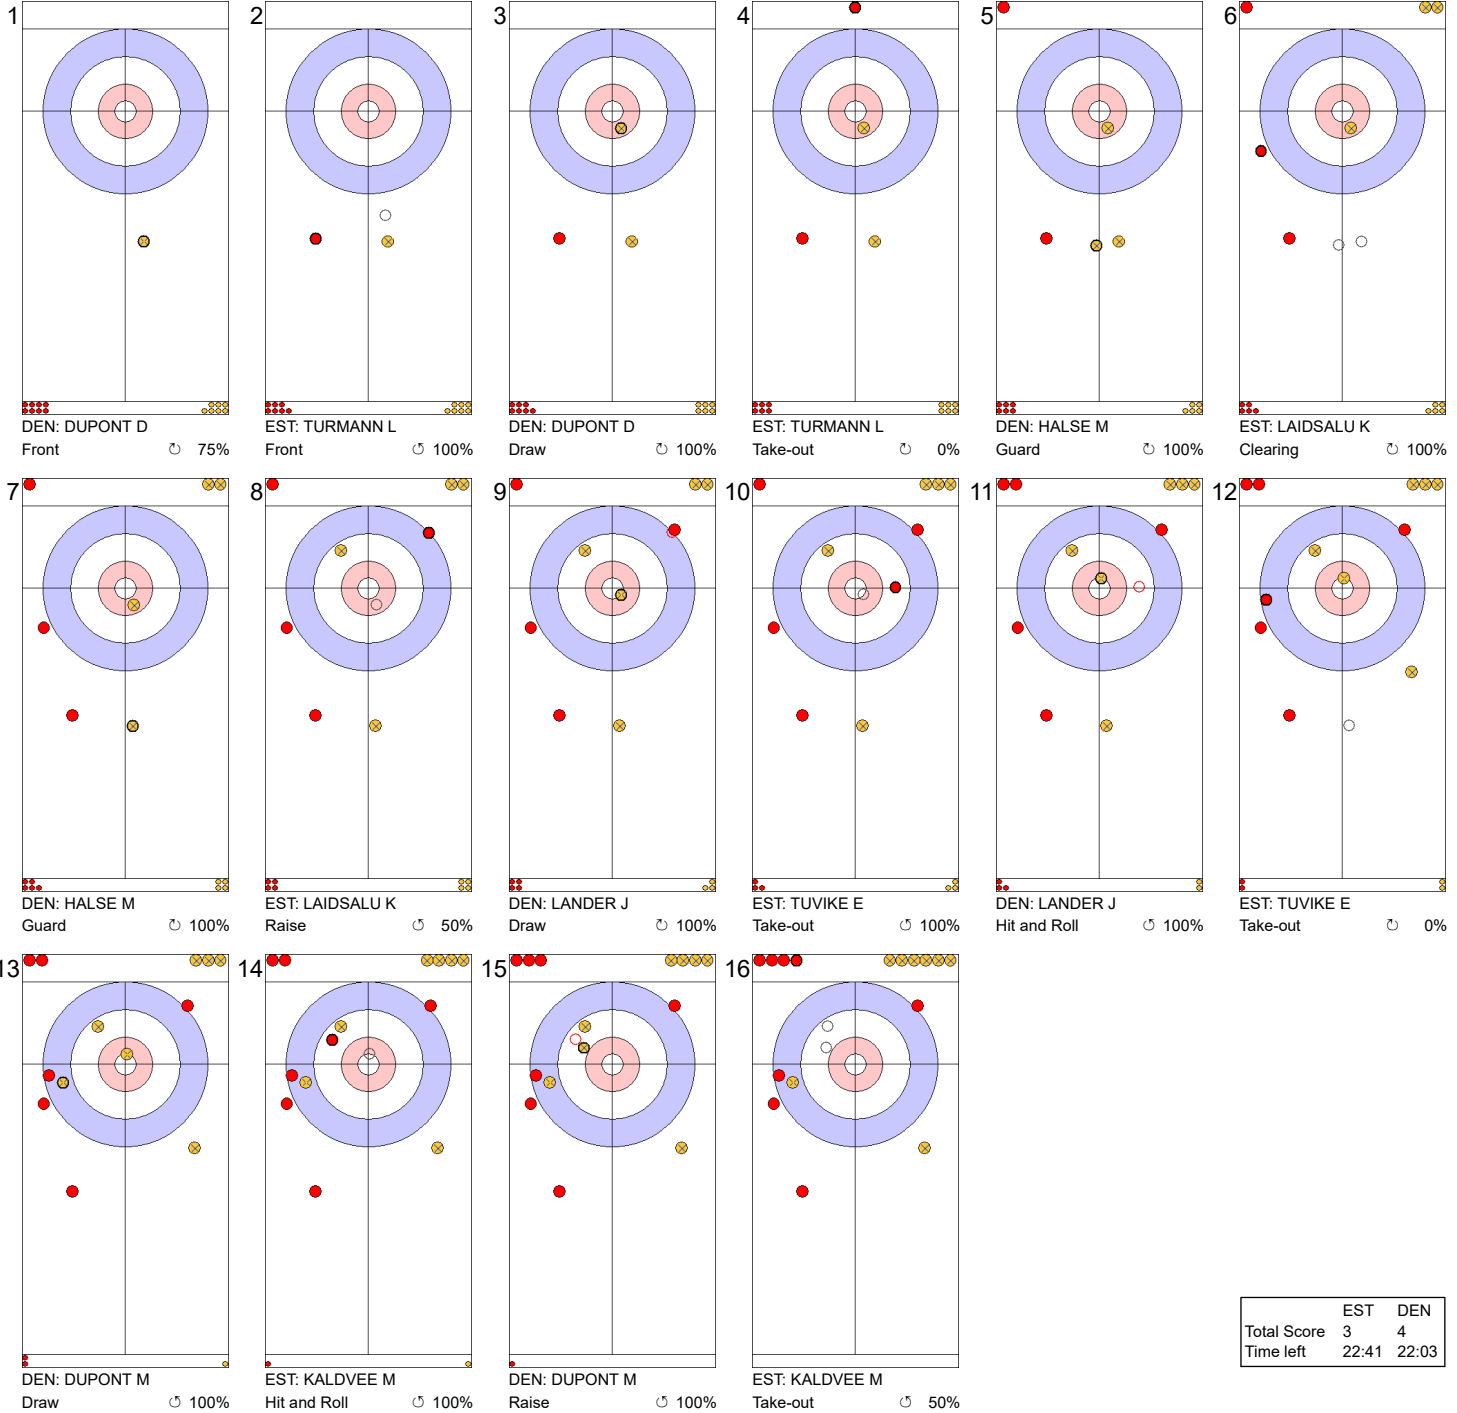

	EST	DEN
Total Score	2	0
Time left	32:55	33:04

Legend:
 ↻ Clockwise ↺ Counter-clockwise - Not considered

Game - Shot by Shot

Legend:
 ↻ Clockwise ↺ Counter-clockwise - Not considered

Game - Shot by Shot

Legend:
 ↻ Clockwise ↺ Counter-clockwise - Not considered

Game - Shot by Shot

End 5 ● **EST - Estonia** 3 + 0 (this end) = 3 ● **DEN - Denmark** 3 + 1 (this end) = 4

	EST	DEN
Total Score	3	4
Time left	22:41	22:03

Legend:
 ↻ Clockwise ↺ Counter-clockwise - Not considered

Game - Shot by Shot

Legend:
 ↻ Clockwise ↺ Counter-clockwise - Not considered

Game - Shot by Shot

Legend:
 Clockwise
 Counter-clockwise
 - Not considered

Game - Shot by Shot

Legend:
 ↻ Clockwise ↺ Counter-clockwise - Not considered

Game - Shot by Shot

Legend:
 ↻ Clockwise ↺ Counter-clockwise - Not considered

Game - Shot by Shot

Legend:
 ↻ Clockwise ↺ Counter-clockwise - Not considered