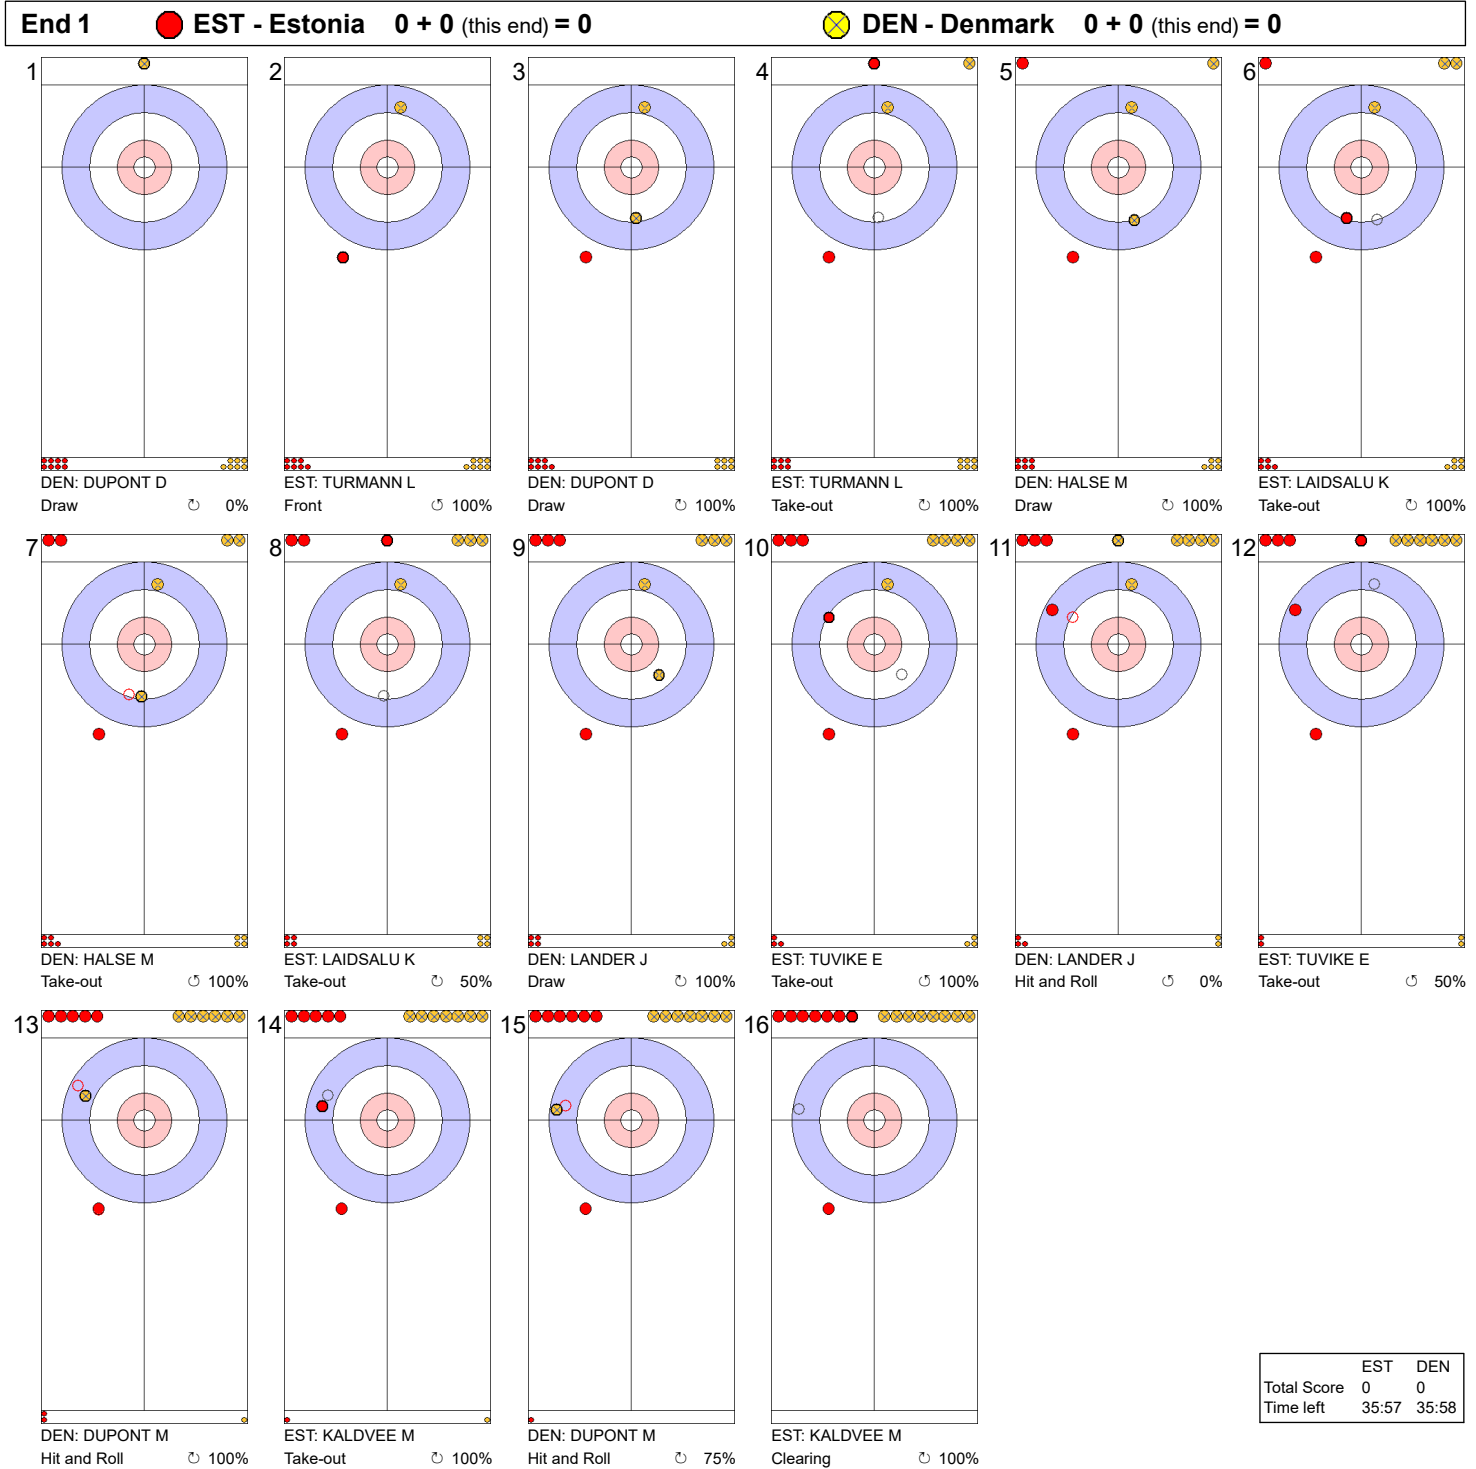

Game - Shot by Shot

Legend:
 Clockwise
 Counter-clockwise
 - Not considered

Game - Shot by Shot

End 2 ● **EST - Estonia** 0 + 2 (this end) = 2 ● **DEN - Denmark** 0 + 0 (this end) = 0

Shot #	Player	Shot Type	Success %
1	DEN: DUPONT D	Draw	100%
2	EST: TURMANN L	Front	100%
3	DEN: DUPONT D	Draw	100%
4	EST: TURMANN L	Double Take-out	100%
5	DEN: HALSE M	Take-out	100%
6	EST: LAIDSALU K	Hit and Roll	75%
7	DEN: HALSE M	Take-out	100%
8	EST: LAIDSALU K	Draw	100%
9	DEN: LANDER J	Take-out	100%
10	EST: TUVIKE E	Double Take-out	50%
11	DEN: LANDER J	Hit and Roll	100%
12	EST: TUVIKE E	Hit and Roll	50%
13	DEN: DUPONT M	Draw	100%
14	EST: KALDVEE M	Hit and Roll	100%
15	DEN: DUPONT M	Draw	50%
16	EST: KALDVEE M	Double Take-out	100%

	EST	DEN
Total Score	2	0
Time left	32:55	33:04

Legend:
 ↻ Clockwise ↺ Counter-clockwise - Not considered

Game - Shot by Shot

Legend:
 ↻ Clockwise ↺ Counter-clockwise - Not considered

Game - Shot by Shot

Legend:
 ↻ Clockwise ↺ Counter-clockwise - Not considered

Game - Shot by Shot

End 5 ● **EST - Estonia** 3 + 0 (this end) = 3 ● **DEN - Denmark** 3 + 1 (this end) = 4

	EST	DEN
Total Score	3	4
Time left	22:41	22:03

Legend:
 ↻ Clockwise ↺ Counter-clockwise - Not considered

Game - Shot by Shot

Legend:
 ↻ Clockwise ↺ Counter-clockwise - Not considered

Game - Shot by Shot

Legend:
 Clockwise
 Counter-clockwise
 - Not considered

Game - Shot by Shot

Legend:
 ↻ Clockwise ↺ Counter-clockwise - Not considered