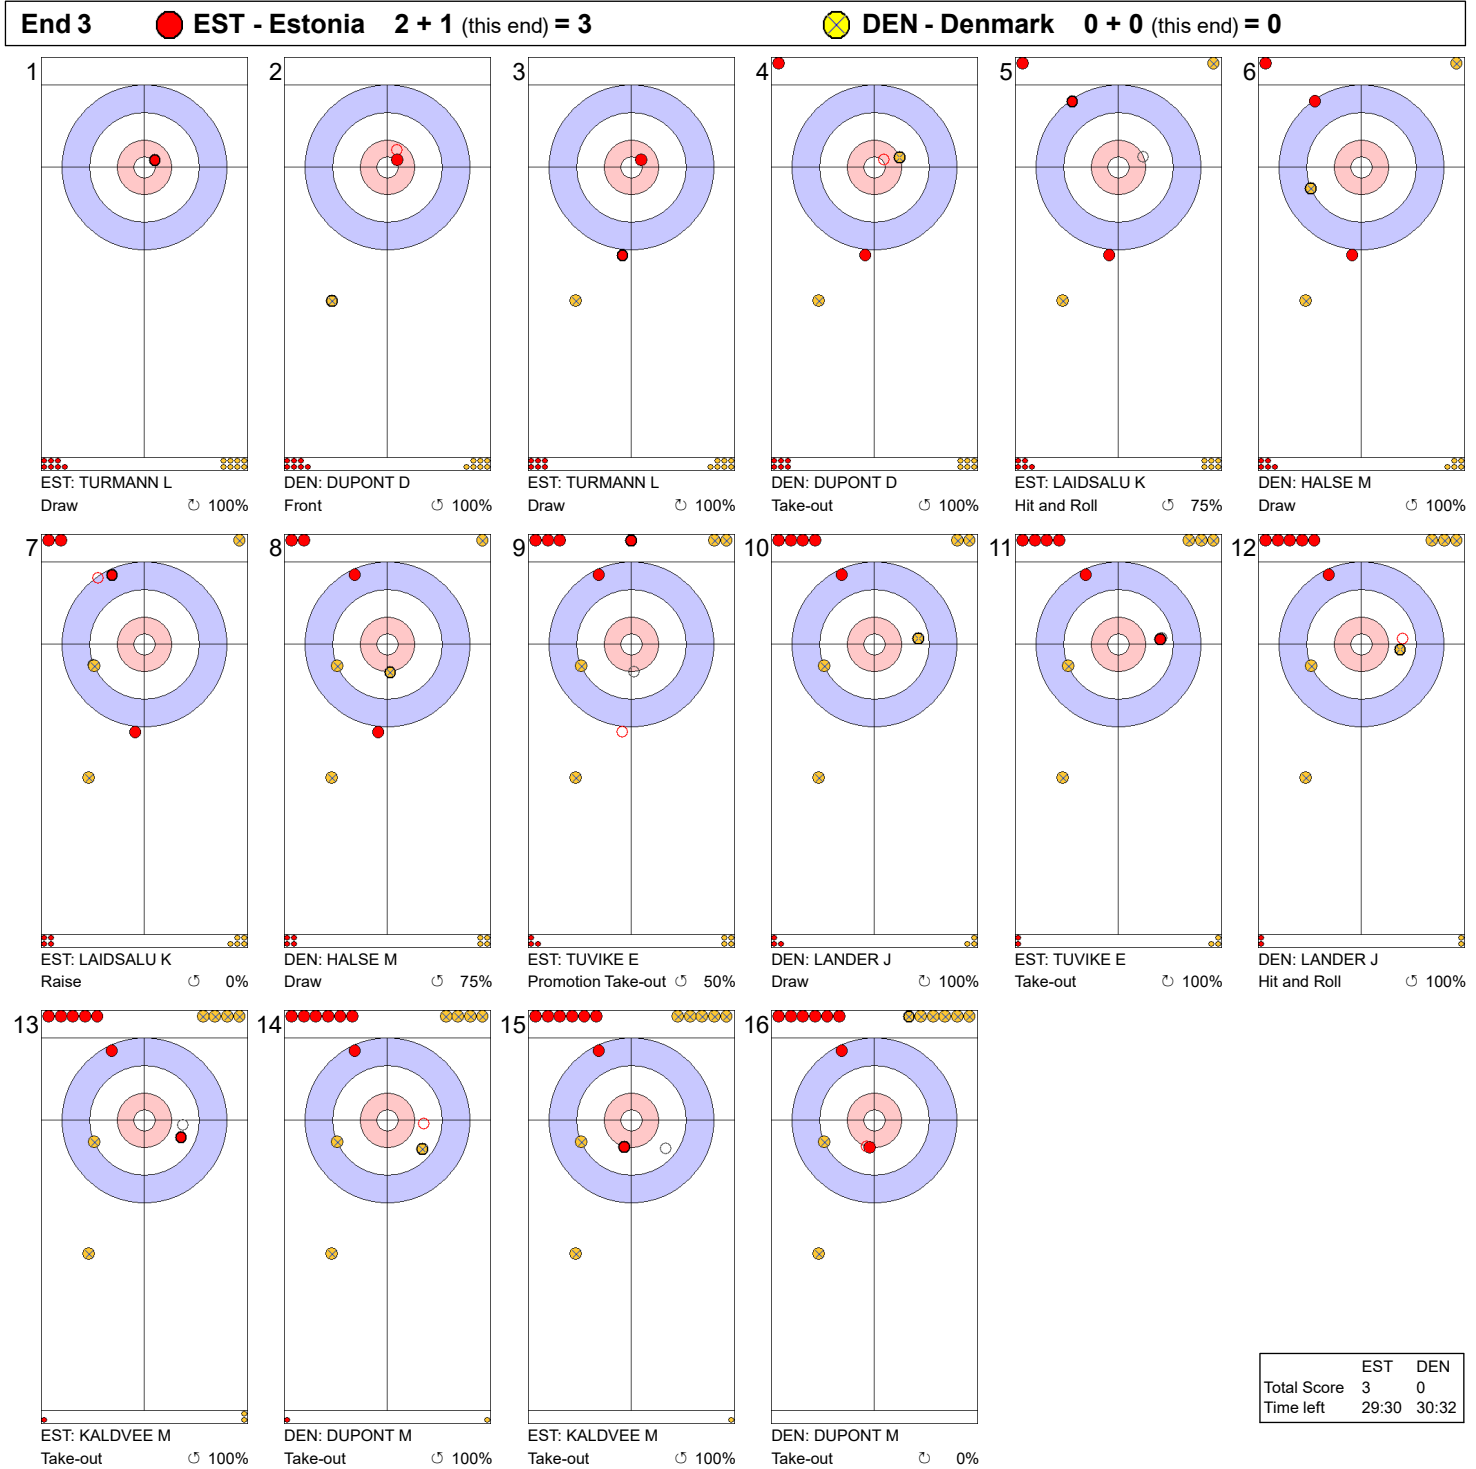

Game - Shot by Shot

Legend:
 Clockwise
 Counter-clockwise
 - Not considered

Game - Shot by Shot

End 2 ● **EST - Estonia** 0 + 2 (this end) = 2 ● **DEN - Denmark** 0 + 0 (this end) = 0

Shot #	Player	Shot Type	Success %
1	DEN: DUPONT D	Draw	100%
2	EST: TURMANN L	Front	100%
3	DEN: DUPONT D	Draw	100%
4	EST: TURMANN L	Double Take-out	100%
5	DEN: HALSE M	Take-out	100%
6	EST: LAIDSALU K	Hit and Roll	75%
7	DEN: HALSE M	Take-out	100%
8	EST: LAIDSALU K	Draw	100%
9	DEN: LANDER J	Take-out	100%
10	EST: TUVIKE E	Double Take-out	50%
11	DEN: LANDER J	Hit and Roll	100%
12	EST: TUVIKE E	Hit and Roll	50%
13	DEN: DUPONT M	Draw	100%
14	EST: KALDVEE M	Hit and Roll	100%
15	DEN: DUPONT M	Draw	50%
16	EST: KALDVEE M	Double Take-out	100%

	EST	DEN
Total Score	2	0
Time left	32:55	33:04

Legend:
 ↻ Clockwise ↺ Counter-clockwise - Not considered

Game - Shot by Shot

Legend:
 ↻ Clockwise ↺ Counter-clockwise - Not considered

Game - Shot by Shot

Legend:
 ↻ Clockwise ↺ Counter-clockwise - Not considered

Game - Shot by Shot

End 5 ● **EST - Estonia** 3 + 0 (this end) = 3 ● **DEN - Denmark** 3 + 1 (this end) = 4

	EST	DEN
Total Score	3	4
Time left	22:41	22:03

Legend:
 ↻ Clockwise ↺ Counter-clockwise - Not considered

Game - Shot by Shot

Legend:
 ↻ Clockwise ↺ Counter-clockwise - Not considered

Game - Shot by Shot

Legend:
 Clockwise
 Counter-clockwise
 - Not considered

Game - Shot by Shot

Legend:
 ↻ Clockwise ↺ Counter-clockwise - Not considered