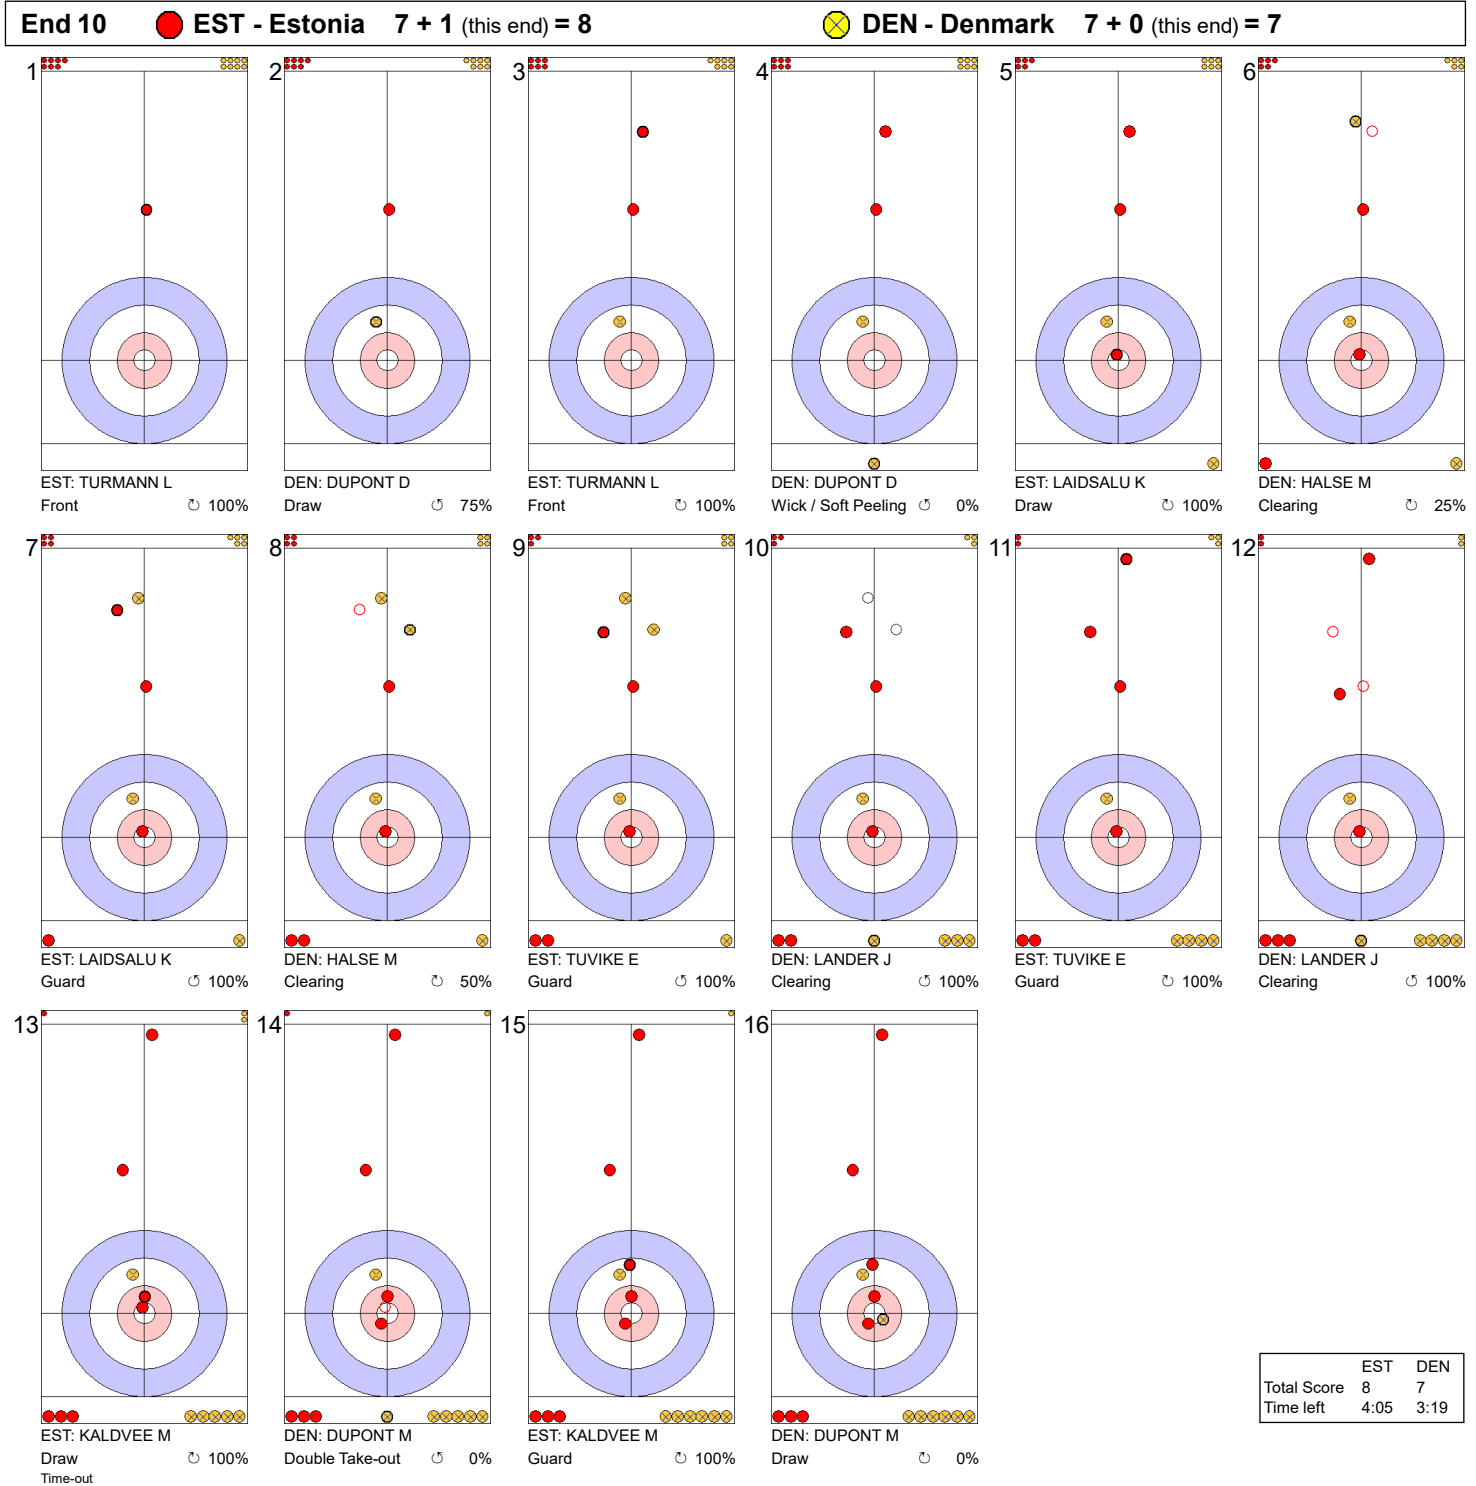

	EST	DEN
Total Score	2	0
Time left	32:55	33:04

Legend:
 ↻ Clockwise ↺ Counter-clockwise - Not considered

Game - Shot by Shot

Legend:
 ↻ Clockwise ↺ Counter-clockwise - Not considered

Game - Shot by Shot

Legend:
 ↻ Clockwise ↺ Counter-clockwise - Not considered

Game - Shot by Shot

End 5 ● **EST - Estonia** 3 + 0 (this end) = 3 ● **DEN - Denmark** 3 + 1 (this end) = 4

	EST	DEN
Total Score	3	4
Time left	22:41	22:03

Legend:
 ↻ Clockwise ↺ Counter-clockwise - Not considered

Game - Shot by Shot

Legend:
 ↻ Clockwise ↺ Counter-clockwise - Not considered

Game - Shot by Shot

Legend:
 Clockwise
 Counter-clockwise
 - Not considered

Game - Shot by Shot

Legend:
 ↻ Clockwise ↺ Counter-clockwise - Not considered

Game - Shot by Shot

Legend:
 ↻ Clockwise ↺ Counter-clockwise - Not considered

Game - Shot by Shot

Legend:
 ↻ Clockwise ↺ Counter-clockwise - Not considered