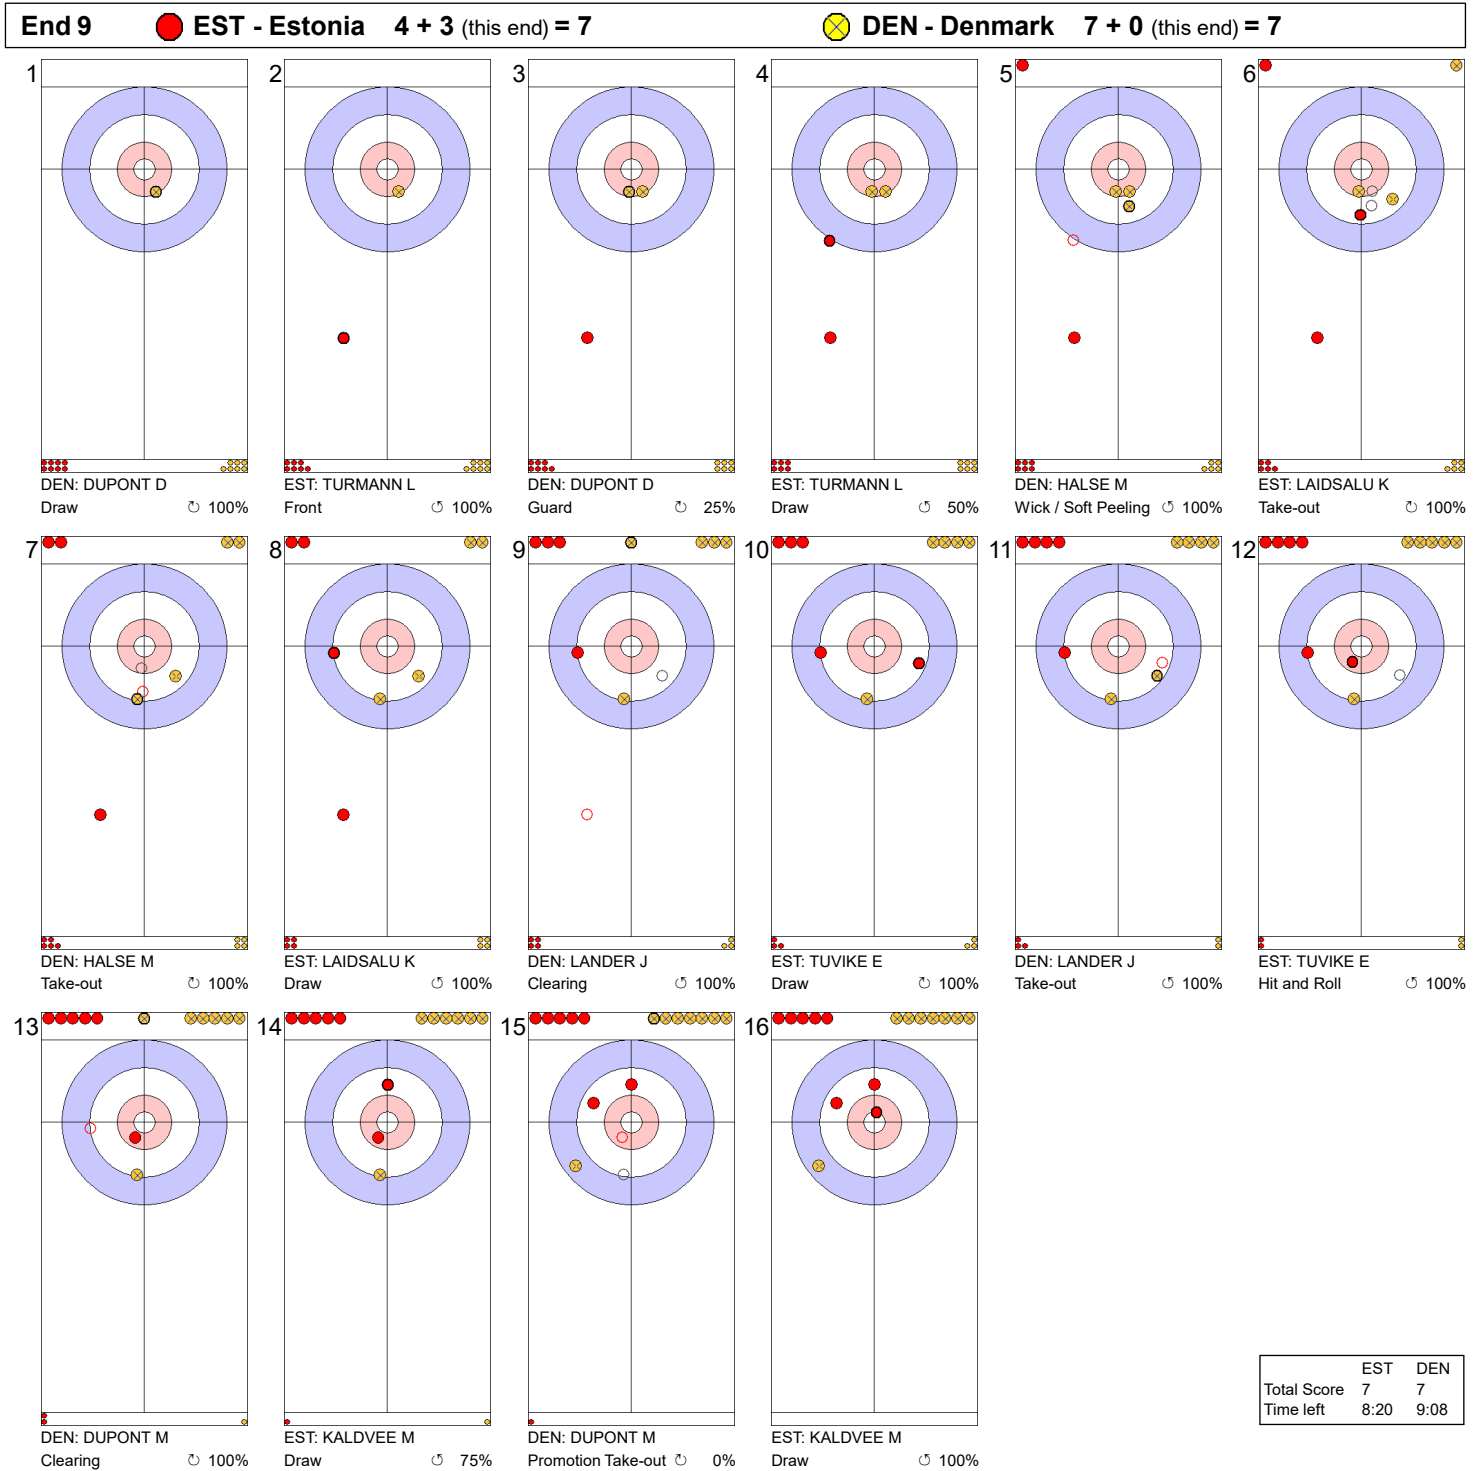

	EST	DEN
Total Score	2	0
Time left	32:55	33:04

Legend:
 ↻ Clockwise ↺ Counter-clockwise - Not considered

Game - Shot by Shot

Legend:
 ↻ Clockwise ↺ Counter-clockwise - Not considered

Game - Shot by Shot

Legend:
 ↻ Clockwise ↺ Counter-clockwise - Not considered

Game - Shot by Shot

End 5 ● **EST - Estonia** 3 + 0 (this end) = 3 ● **DEN - Denmark** 3 + 1 (this end) = 4

	EST	DEN
Total Score	3	4
Time left	22:41	22:03

Legend:
 ↻ Clockwise ↺ Counter-clockwise - Not considered

Game - Shot by Shot

Legend:
 ↻ Clockwise ↺ Counter-clockwise - Not considered

Game - Shot by Shot

Legend:
 Clockwise
 Counter-clockwise
 - Not considered

Game - Shot by Shot

Legend:
 ↻ Clockwise ↺ Counter-clockwise - Not considered

Game - Shot by Shot

Legend:
 ↻ Clockwise ↺ Counter-clockwise - Not considered

Game - Shot by Shot

Legend:
 ↻ Clockwise ↺ Counter-clockwise - Not considered