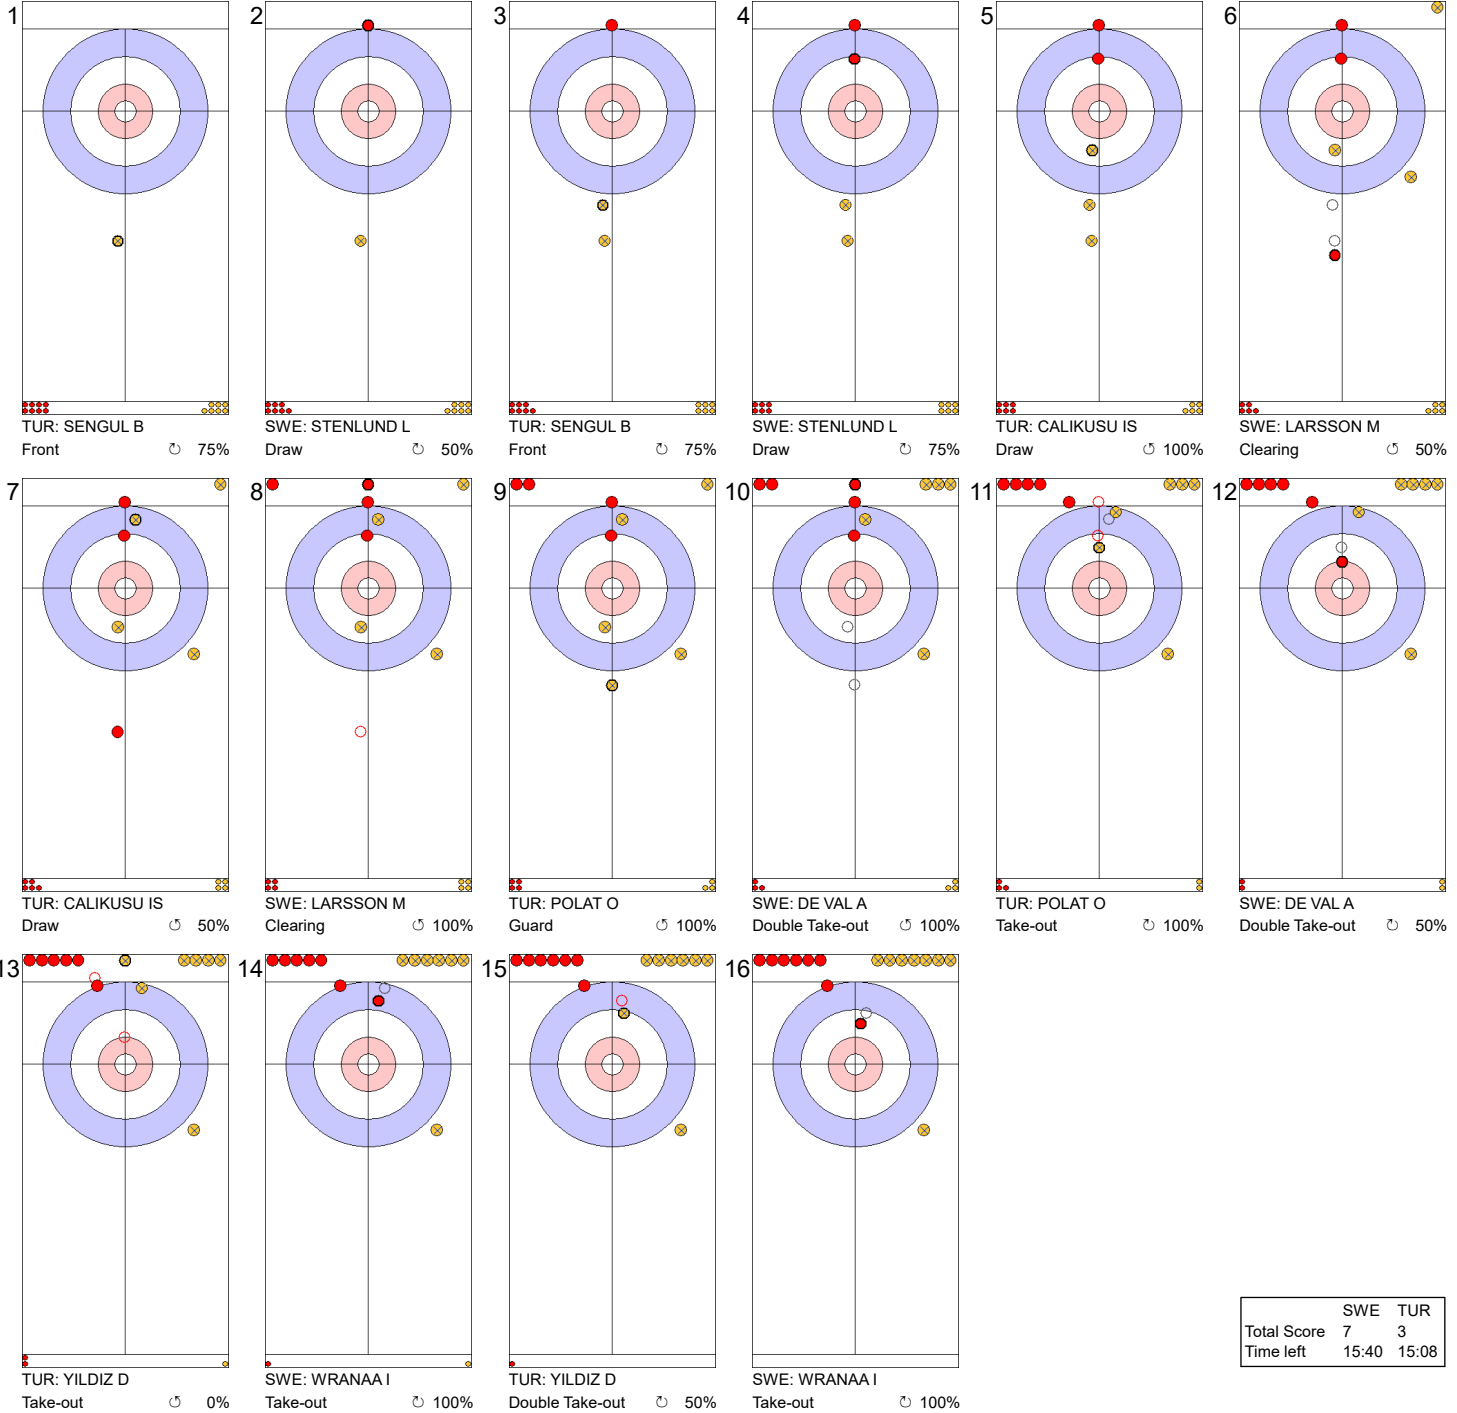

Legend:
 ↻ Clockwise ↺ Counter-clockwise - Not considered

Game - Shot by Shot

	SWE	TUR
Total Score	3	2
Time left	25:23	24:28

Legend:
 ⤵ Clockwise ⤴ Counter-clockwise - Not considered

Game - Shot by Shot

End 5 ● **SWE - Sweden** 3 + 2 (this end) = 5 ● **TUR - Türkiye** 2 + 0 (this end) = 2

	SWE	TUR
Total Score	5	2
Time left	21:46	21:20

Legend:
 ↻ Clockwise ↺ Counter-clockwise - Not considered

Game - Shot by Shot

End 6 ● **SWE - Sweden** 5 + 0 (this end) = 5 ● **TUR - Türkiye** 2 + 1 (this end) = 3

	SWE	TUR
Total Score	5	3
Time left	18:27	18:21

Legend:
 ↻ Clockwise ↺ Counter-clockwise - Not considered

Game - Shot by Shot

End 7 ● **SWE - Sweden** 5 + 2 (this end) = 7 ● **TUR - Türkiye** 3 + 0 (this end) = 3

	SWE	TUR
Total Score	7	3
Time left	15:40	15:08

Legend:
 ↻ Clockwise ↺ Counter-clockwise - Not considered

Game - Shot by Shot

End 8 ● **SWE - Sweden** 7 + 1 (this end) = 8 ● **TUR - Türkiye** 3 + 0 (this end) = 3