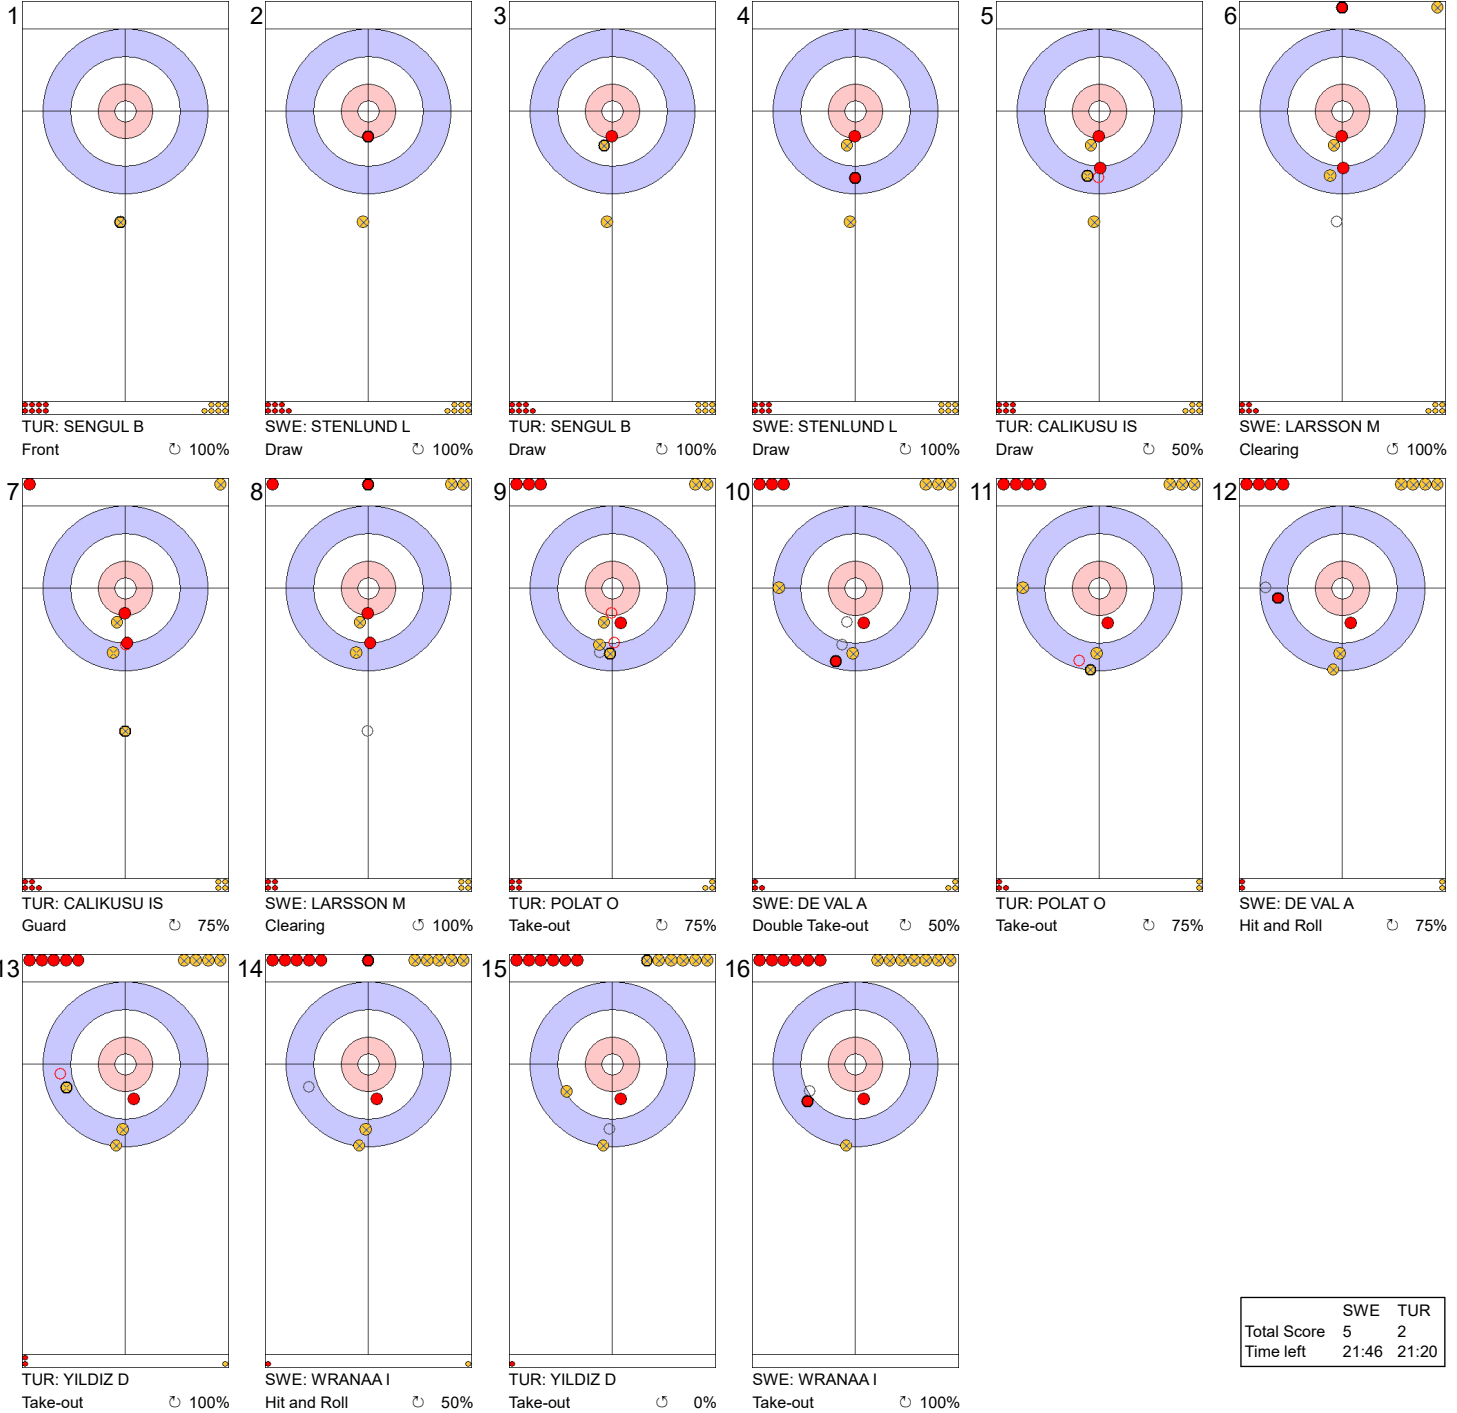

Game - Shot by Shot

Legend:
 Clockwise
 Counter-clockwise
 - Not considered

Game - Shot by Shot

	SWE	TUR
Total Score	2	1
Time left	31:32	31:31

Legend:
 ↻ Clockwise ↺ Counter-clockwise - Not considered

Game - Shot by Shot

Legend:
 ↻ Clockwise ↺ Counter-clockwise - Not considered

Game - Shot by Shot

	SWE	TUR
Total Score	3	2
Time left	25:23	24:28

Legend:
 ⤵ Clockwise ⤴ Counter-clockwise - Not considered

Game - Shot by Shot

End 5 ● **SWE - Sweden** 3 + 2 (this end) = 5 ● **TUR - Türkiye** 2 + 0 (this end) = 2

	SWE	TUR
Total Score	5	2
Time left	21:46	21:20

Legend:
 ↻ Clockwise ↺ Counter-clockwise - Not considered

Game - Shot by Shot

End 6 ● **SWE - Sweden** 5 + 0 (this end) = 5 ● **TUR - Türkiye** 2 + 1 (this end) = 3

	SWE	TUR
Total Score	5	3
Time left	18:27	18:21

Legend:
 ↻ Clockwise ↺ Counter-clockwise - Not considered

Game - Shot by Shot

End 7 ● **SWE - Sweden** 5 + 2 (this end) = 7 ● **TUR - Türkiye** 3 + 0 (this end) = 3