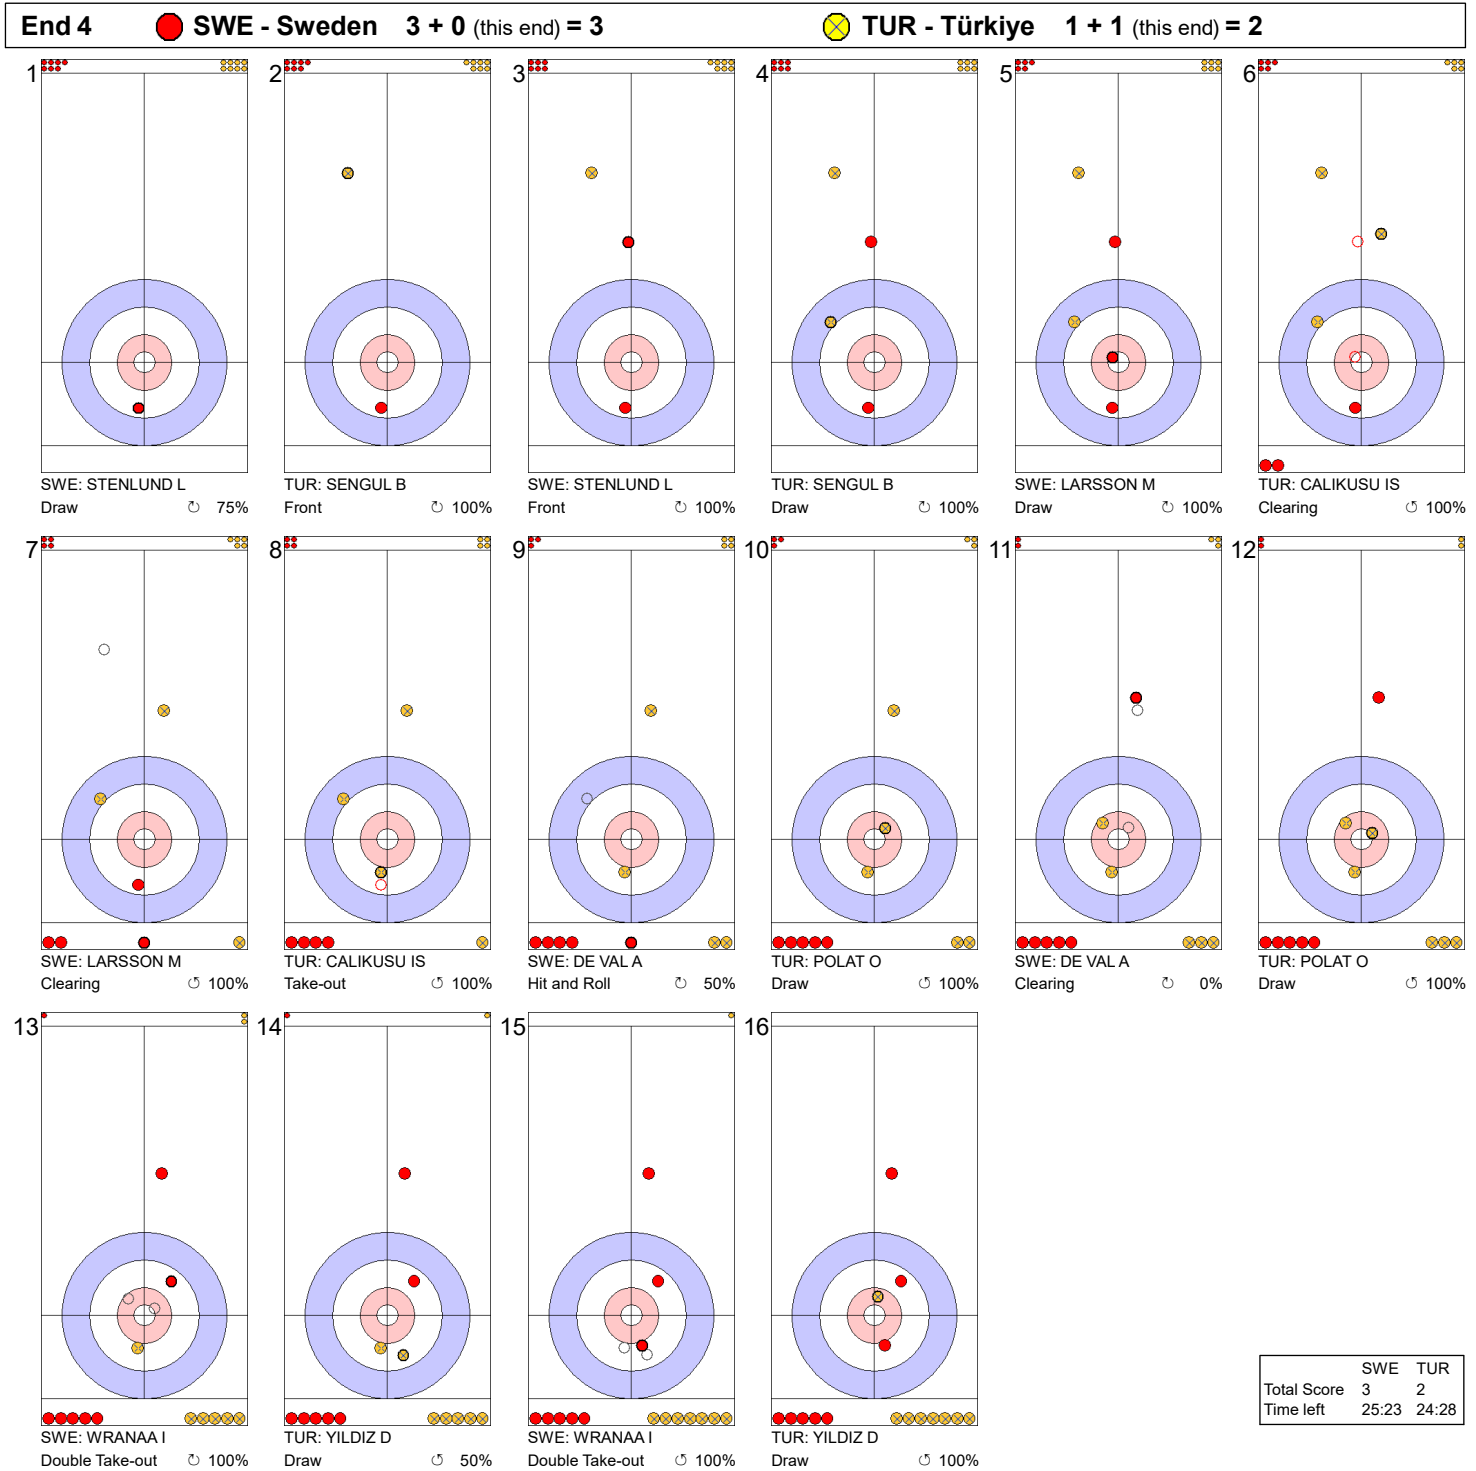

Game - Shot by Shot

Legend:
 Clockwise
 Counter-clockwise
 - Not considered

Game - Shot by Shot

	SWE	TUR
Total Score	2	1
Time left	31:32	31:31

Legend:
 ↻ Clockwise ↺ Counter-clockwise - Not considered

Game - Shot by Shot

Legend:
 ↻ Clockwise ↺ Counter-clockwise - Not considered

Game - Shot by Shot

	SWE	TUR
Total Score	3	2
Time left	25:23	24:28

Legend:
 ⤵ Clockwise ⤴ Counter-clockwise - Not considered

Game - Shot by Shot

End 5 ● **SWE - Sweden** 3 + 2 (this end) = 5 ● **TUR - Türkiye** 2 + 0 (this end) = 2

	SWE	TUR
Total Score	5	2
Time left	21:46	21:20

Legend:
 ↻ Clockwise ↺ Counter-clockwise - Not considered

Game - Shot by Shot

End 6 ● **SWE - Sweden** 5 + 0 (this end) = 5 ● **TUR - Türkiye** 2 + 1 (this end) = 3

	SWE	TUR
Total Score	5	3
Time left	18:27	18:21

Legend:
 ↻ Clockwise ↺ Counter-clockwise - Not considered

Game - Shot by Shot

End 7 ● **SWE - Sweden** 5 + 2 (this end) = 7 ● **TUR - Türkiye** 3 + 0 (this end) = 3