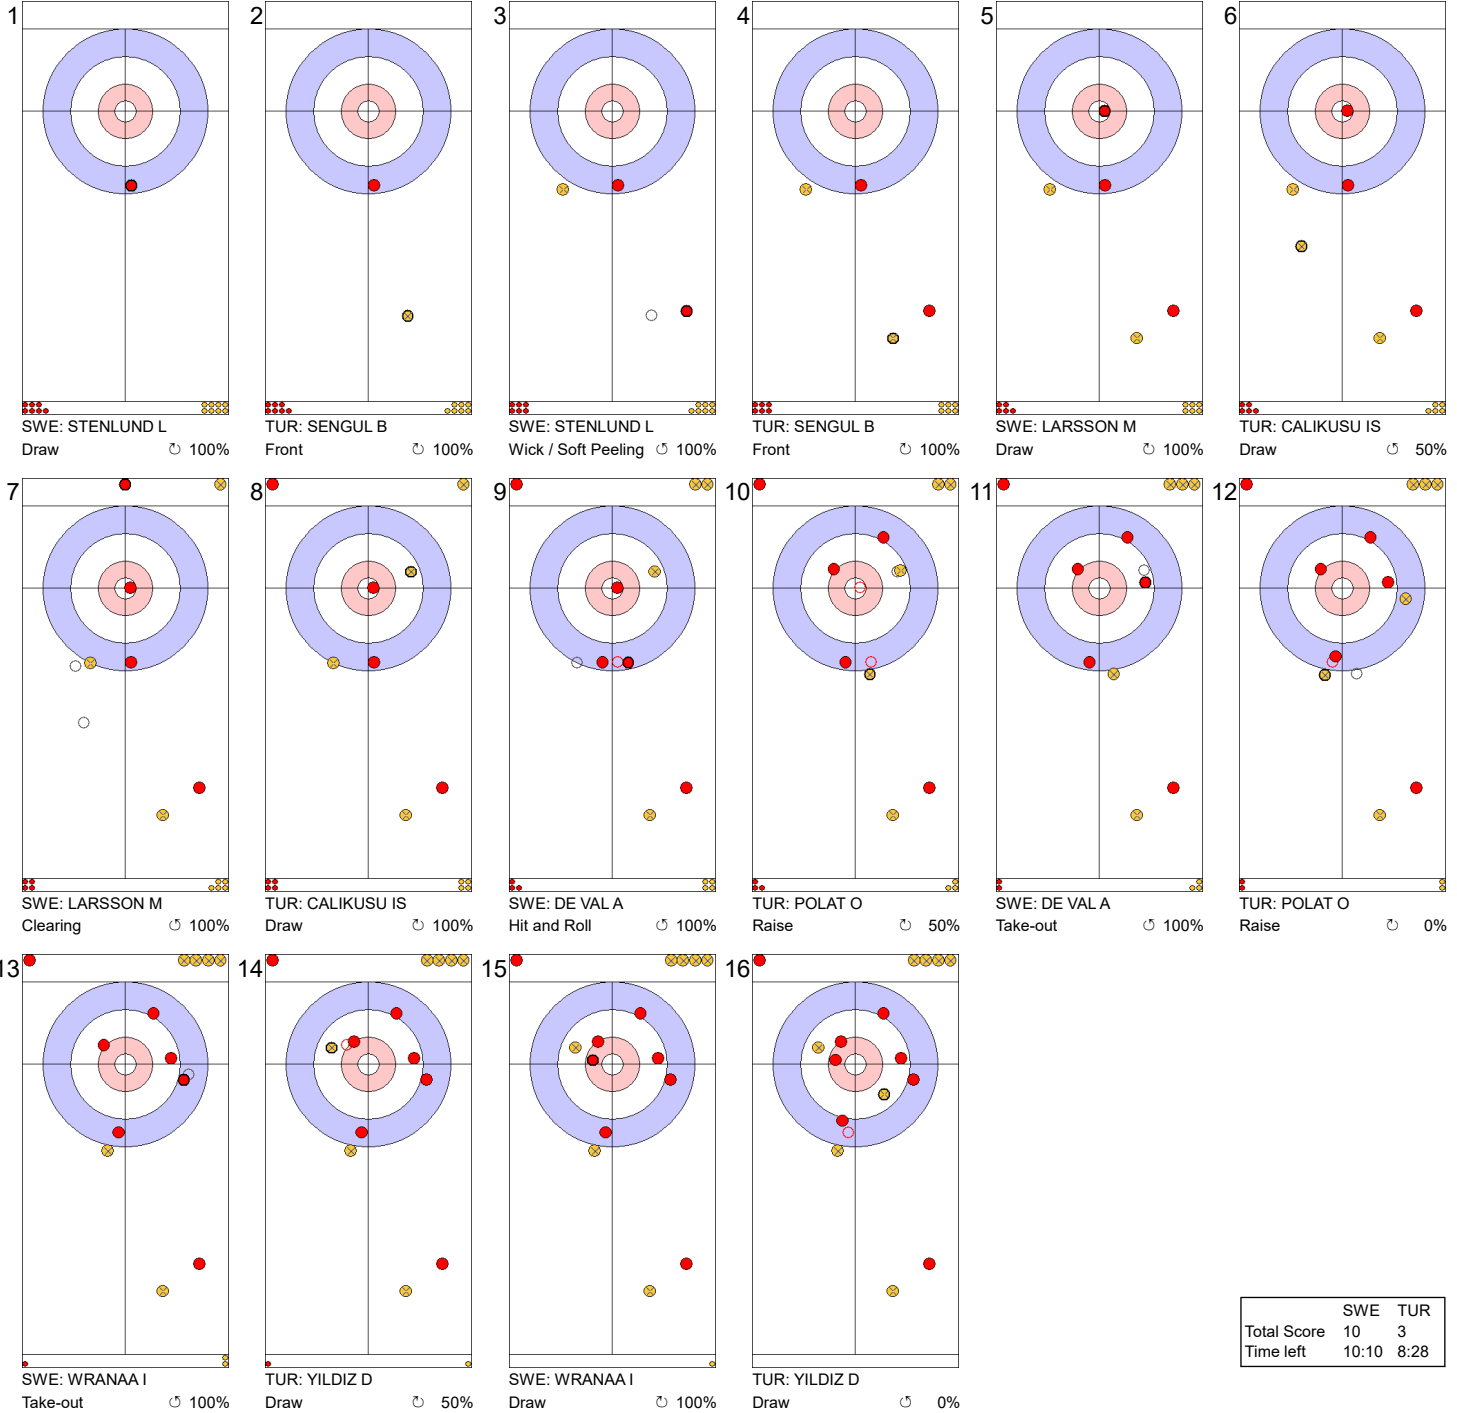

	SWE	TUR
Total Score	5	3
Time left	18:27	18:21

Legend:
 ↻ Clockwise ↺ Counter-clockwise - Not considered

Game - Shot by Shot

End 7 ● **SWE - Sweden** 5 + 2 (this end) = 7 ● **TUR - Türkiye** 3 + 0 (this end) = 3

	SWE	TUR
Total Score	7	3
Time left	15:40	15:08

Legend:
 ↻ Clockwise ↺ Counter-clockwise - Not considered

Game - Shot by Shot

End 8 ● **SWE - Sweden** 7 + 1 (this end) = 8 ● **TUR - Türkiye** 3 + 0 (this end) = 3

	SWE	TUR
Total Score	8	3
Time left	13:07	11:57

Legend:
 ↻ Clockwise ↺ Counter-clockwise - Not considered

Game - Shot by Shot

End 9 ● **SWE - Sweden** 8 + 2 (this end) = 10 ● **TUR - Türkiye** 3 + 0 (this end) = 3

	SWE	TUR
Total Score	10	3
Time left	10:10	8:28

Legend:
 ↻ Clockwise ↺ Counter-clockwise - Not considered