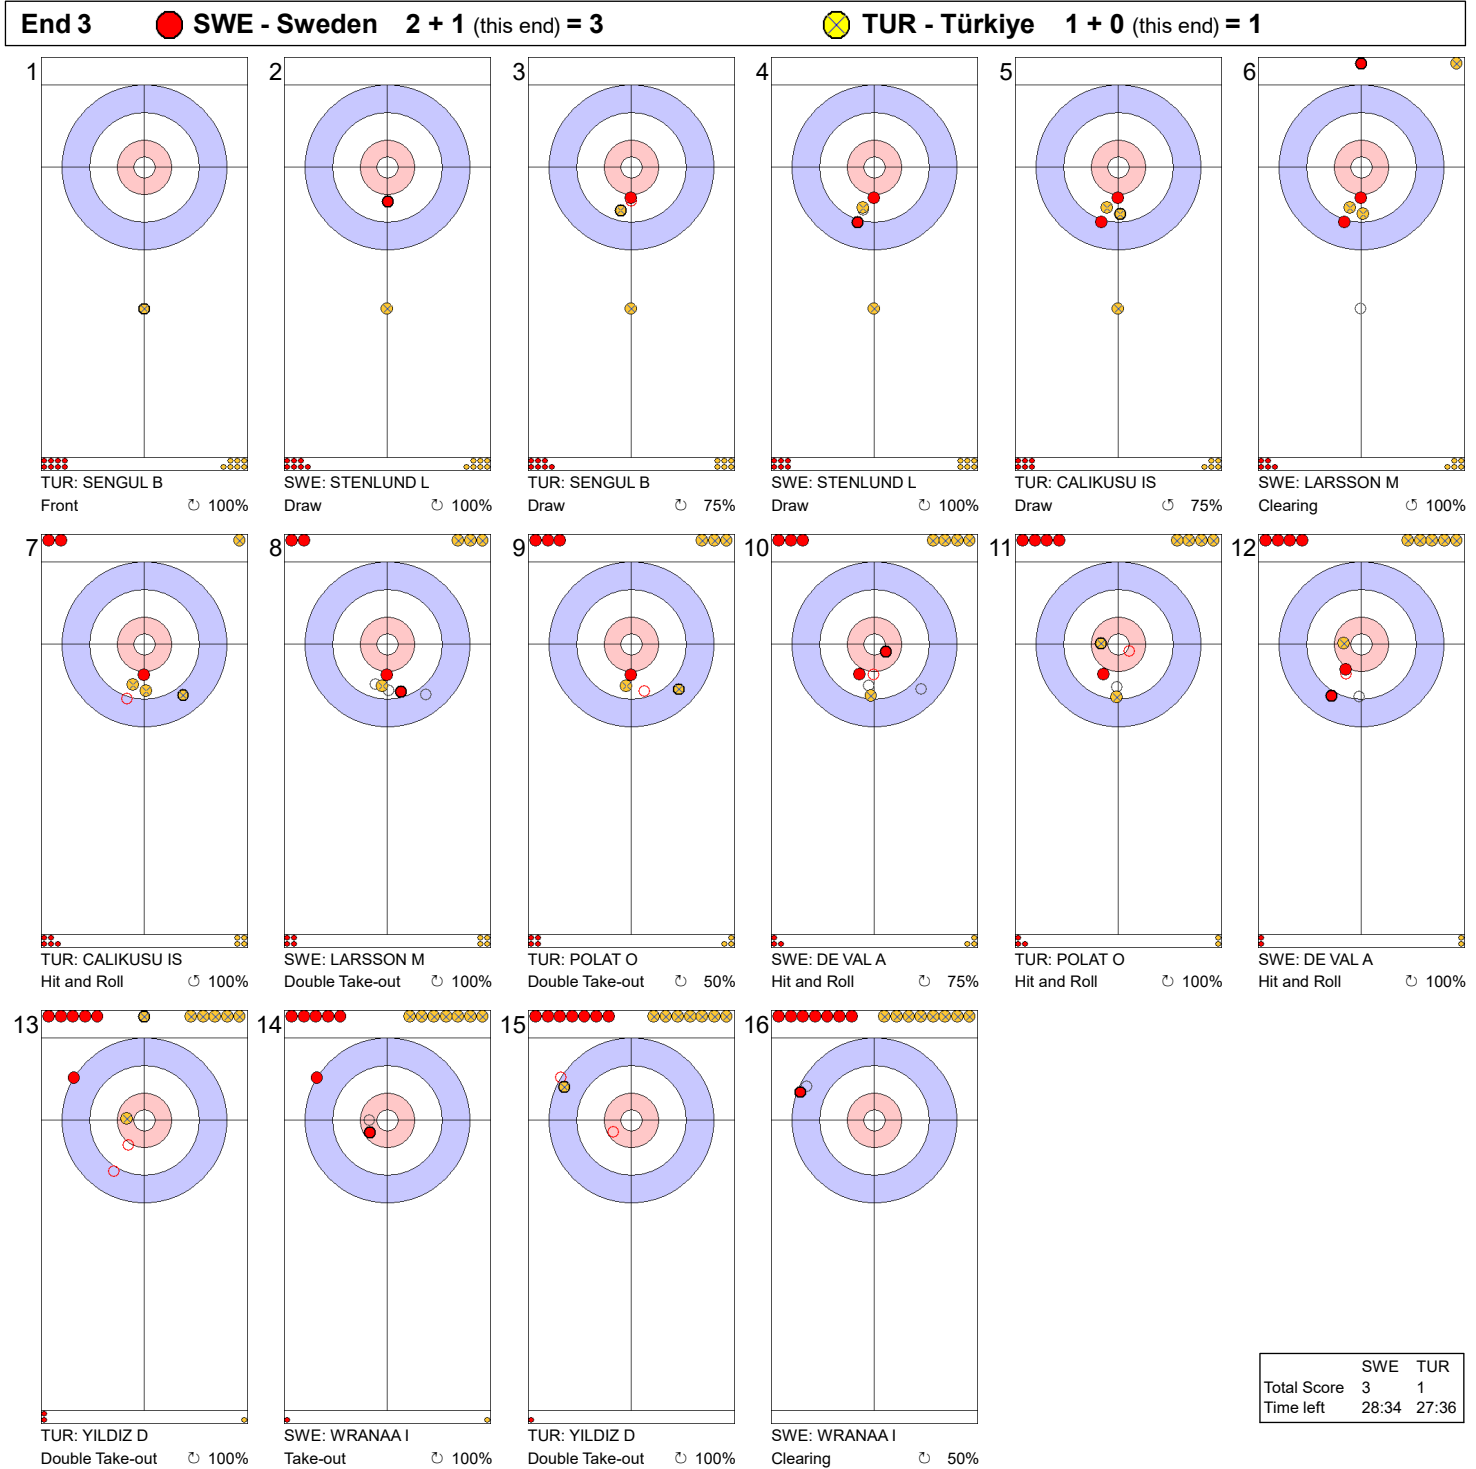

Game - Shot by Shot

Legend:
 Clockwise
 Counter-clockwise
 - Not considered

Game - Shot by Shot

	SWE	TUR
Total Score	2	1
Time left	31:32	31:31

Legend:
 ↻ Clockwise ↺ Counter-clockwise - Not considered

Game - Shot by Shot

Legend:
 ↻ Clockwise ↺ Counter-clockwise - Not considered

Game - Shot by Shot

	SWE	TUR
Total Score	3	2
Time left	25:23	24:28

Legend:
 ⤵ Clockwise ⤴ Counter-clockwise - Not considered

Game - Shot by Shot

End 5 ● **SWE - Sweden** 3 + 2 (this end) = 5 ● **TUR - Türkiye** 2 + 0 (this end) = 2

	SWE	TUR
Total Score	5	2
Time left	21:46	21:20

Legend:
 ↻ Clockwise ↺ Counter-clockwise - Not considered

Game - Shot by Shot

End 6 ● **SWE - Sweden** 5 + 0 (this end) = 5 ● **TUR - Türkiye** 2 + 1 (this end) = 3

	SWE	TUR
Total Score	5	3
Time left	18:27	18:21

Legend:
 ↻ Clockwise ↺ Counter-clockwise - Not considered

Game - Shot by Shot

End 7 ● **SWE - Sweden** 5 + 2 (this end) = 7 ● **TUR - Türkiye** 3 + 0 (this end) = 3