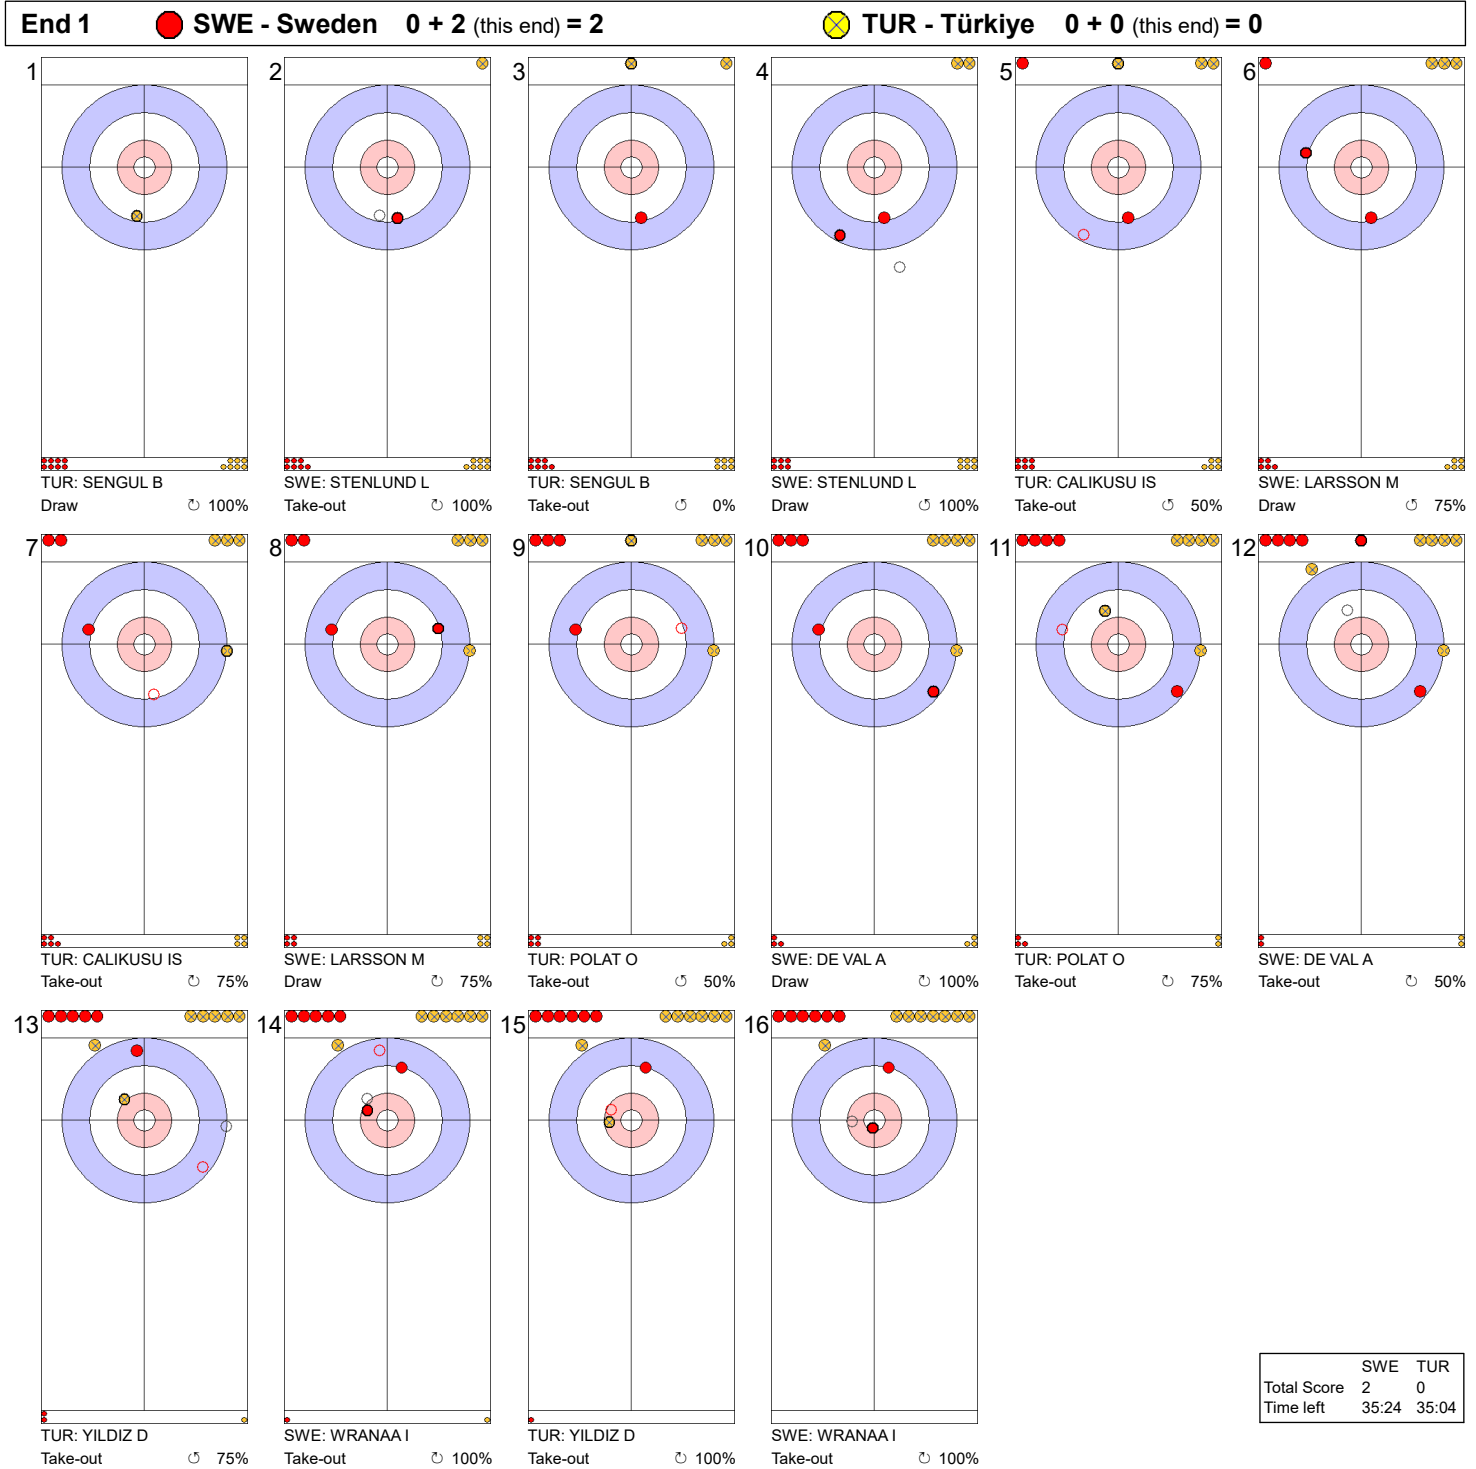

Game - Shot by Shot

Legend:
 Clockwise
 Counter-clockwise
 - Not considered

Game - Shot by Shot

	SWE	TUR
Total Score	2	1
Time left	31:32	31:31

Legend:
 ↻ Clockwise ↺ Counter-clockwise - Not considered

Game - Shot by Shot

Legend:
 ↻ Clockwise ↺ Counter-clockwise - Not considered

Game - Shot by Shot

	SWE	TUR
Total Score	3	2
Time left	25:23	24:28

Legend:
 ⤵ Clockwise ⤴ Counter-clockwise - Not considered

Game - Shot by Shot

End 5 ● **SWE - Sweden** 3 + 2 (this end) = 5 ● **TUR - Türkiye** 2 + 0 (this end) = 2

	SWE	TUR
Total Score	5	2
Time left	21:46	21:20

Legend:
 ↻ Clockwise ↺ Counter-clockwise - Not considered

Game - Shot by Shot

End 6 ● **SWE - Sweden** 5 + 0 (this end) = 5 ● **TUR - Türkiye** 2 + 1 (this end) = 3

	SWE	TUR
Total Score	5	3
Time left	18:27	18:21

Legend:
 ↻ Clockwise ↺ Counter-clockwise - Not considered

Game - Shot by Shot

End 7 ● **SWE - Sweden** 5 + 2 (this end) = 7 ● **TUR - Türkiye** 3 + 0 (this end) = 3