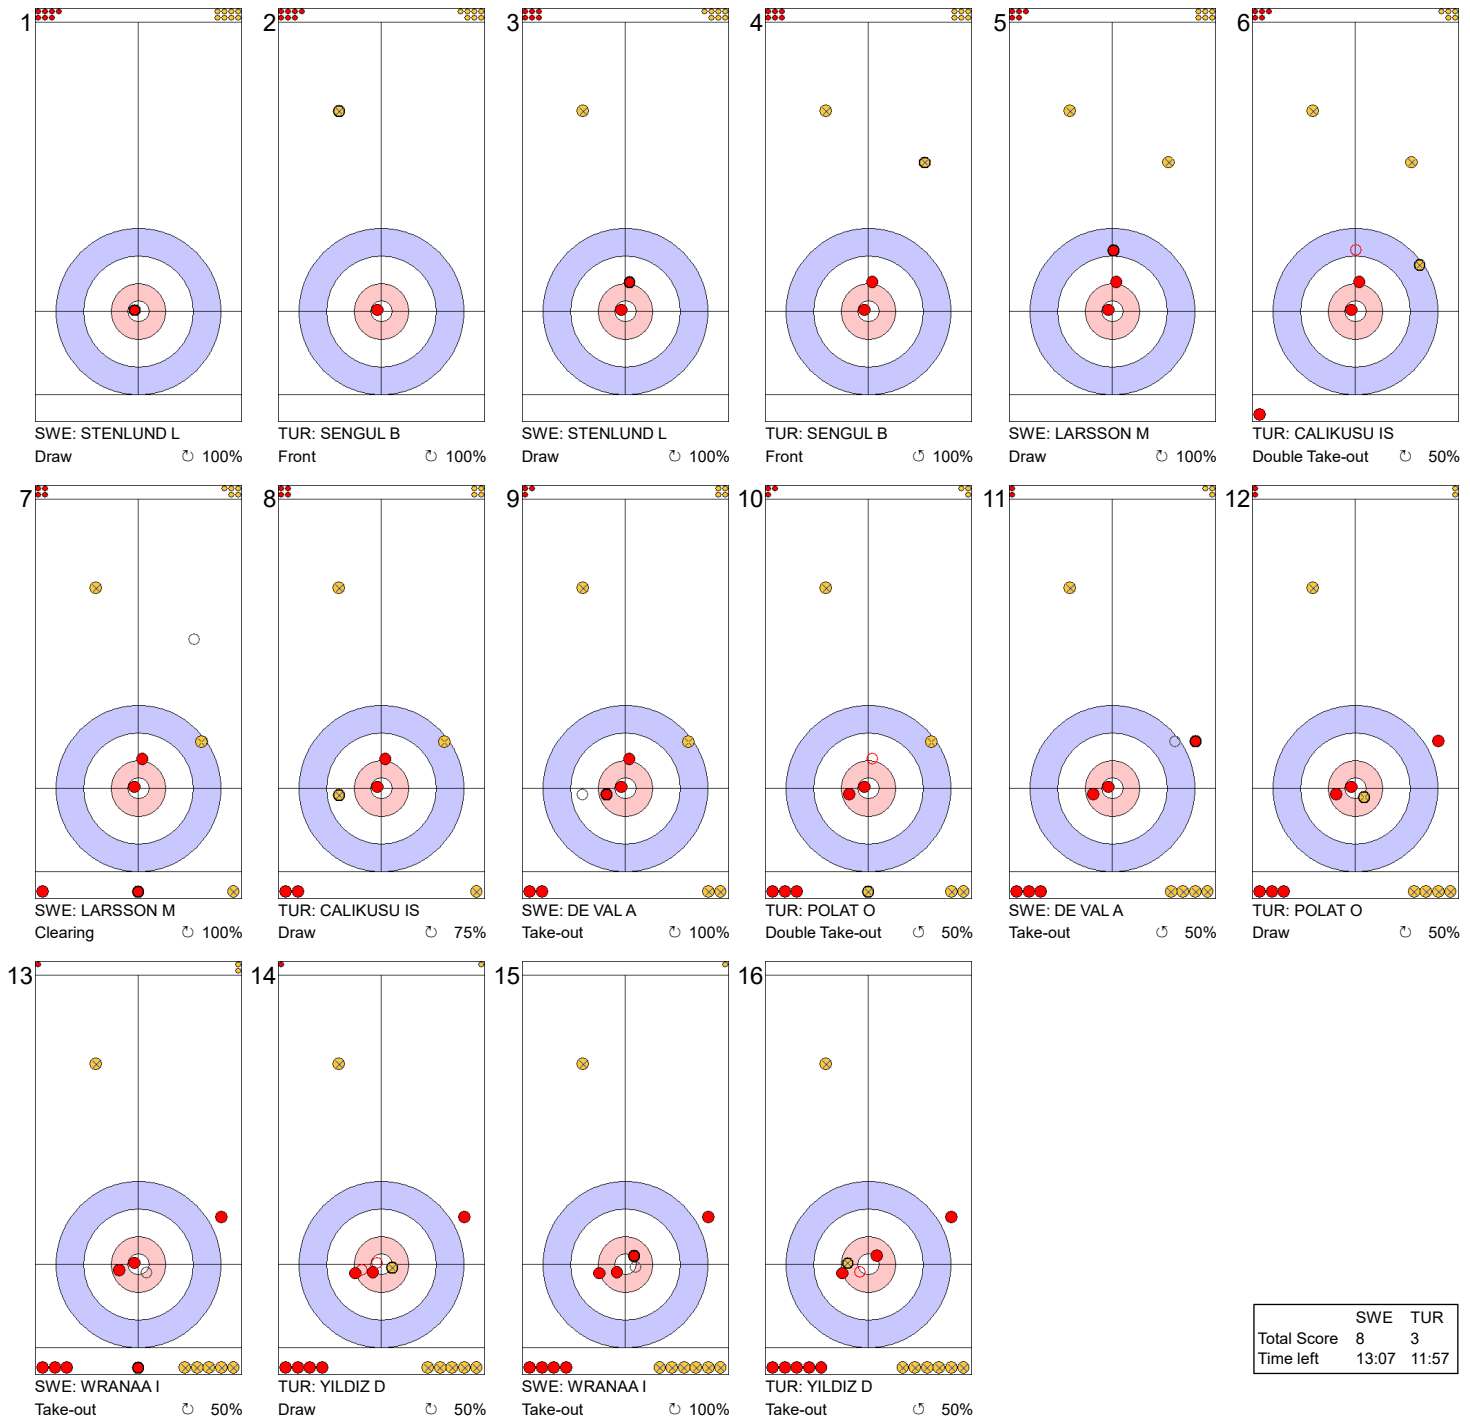

	SWE	TUR
Total Score	5	2
Time left	21:46	21:20

Legend:
 ↻ Clockwise ↺ Counter-clockwise - Not considered

Game - Shot by Shot

End 6 ● **SWE - Sweden** 5 + 0 (this end) = 5 ● **TUR - Türkiye** 2 + 1 (this end) = 3

	SWE	TUR
Total Score	5	3
Time left	18:27	18:21

Legend:
 ↻ Clockwise ↺ Counter-clockwise - Not considered

Game - Shot by Shot

End 7 ● **SWE - Sweden** 5 + 2 (this end) = 7 ● **TUR - Türkiye** 3 + 0 (this end) = 3

	SWE	TUR
Total Score	7	3
Time left	15:40	15:08

Legend:
 ↻ Clockwise ↺ Counter-clockwise - Not considered

Game - Shot by Shot

End 8 ● **SWE - Sweden** 7 + 1 (this end) = 8 ● **TUR - Türkiye** 3 + 0 (this end) = 3

	SWE	TUR
Total Score	8	3
Time left	13:07	11:57

Legend:
 ↻ Clockwise ↺ Counter-clockwise - Not considered

Game - Shot by Shot

End 9 ● **SWE - Sweden** 8 + 2 (this end) = 10 ● **TUR - Türkiye** 3 + 0 (this end) = 3