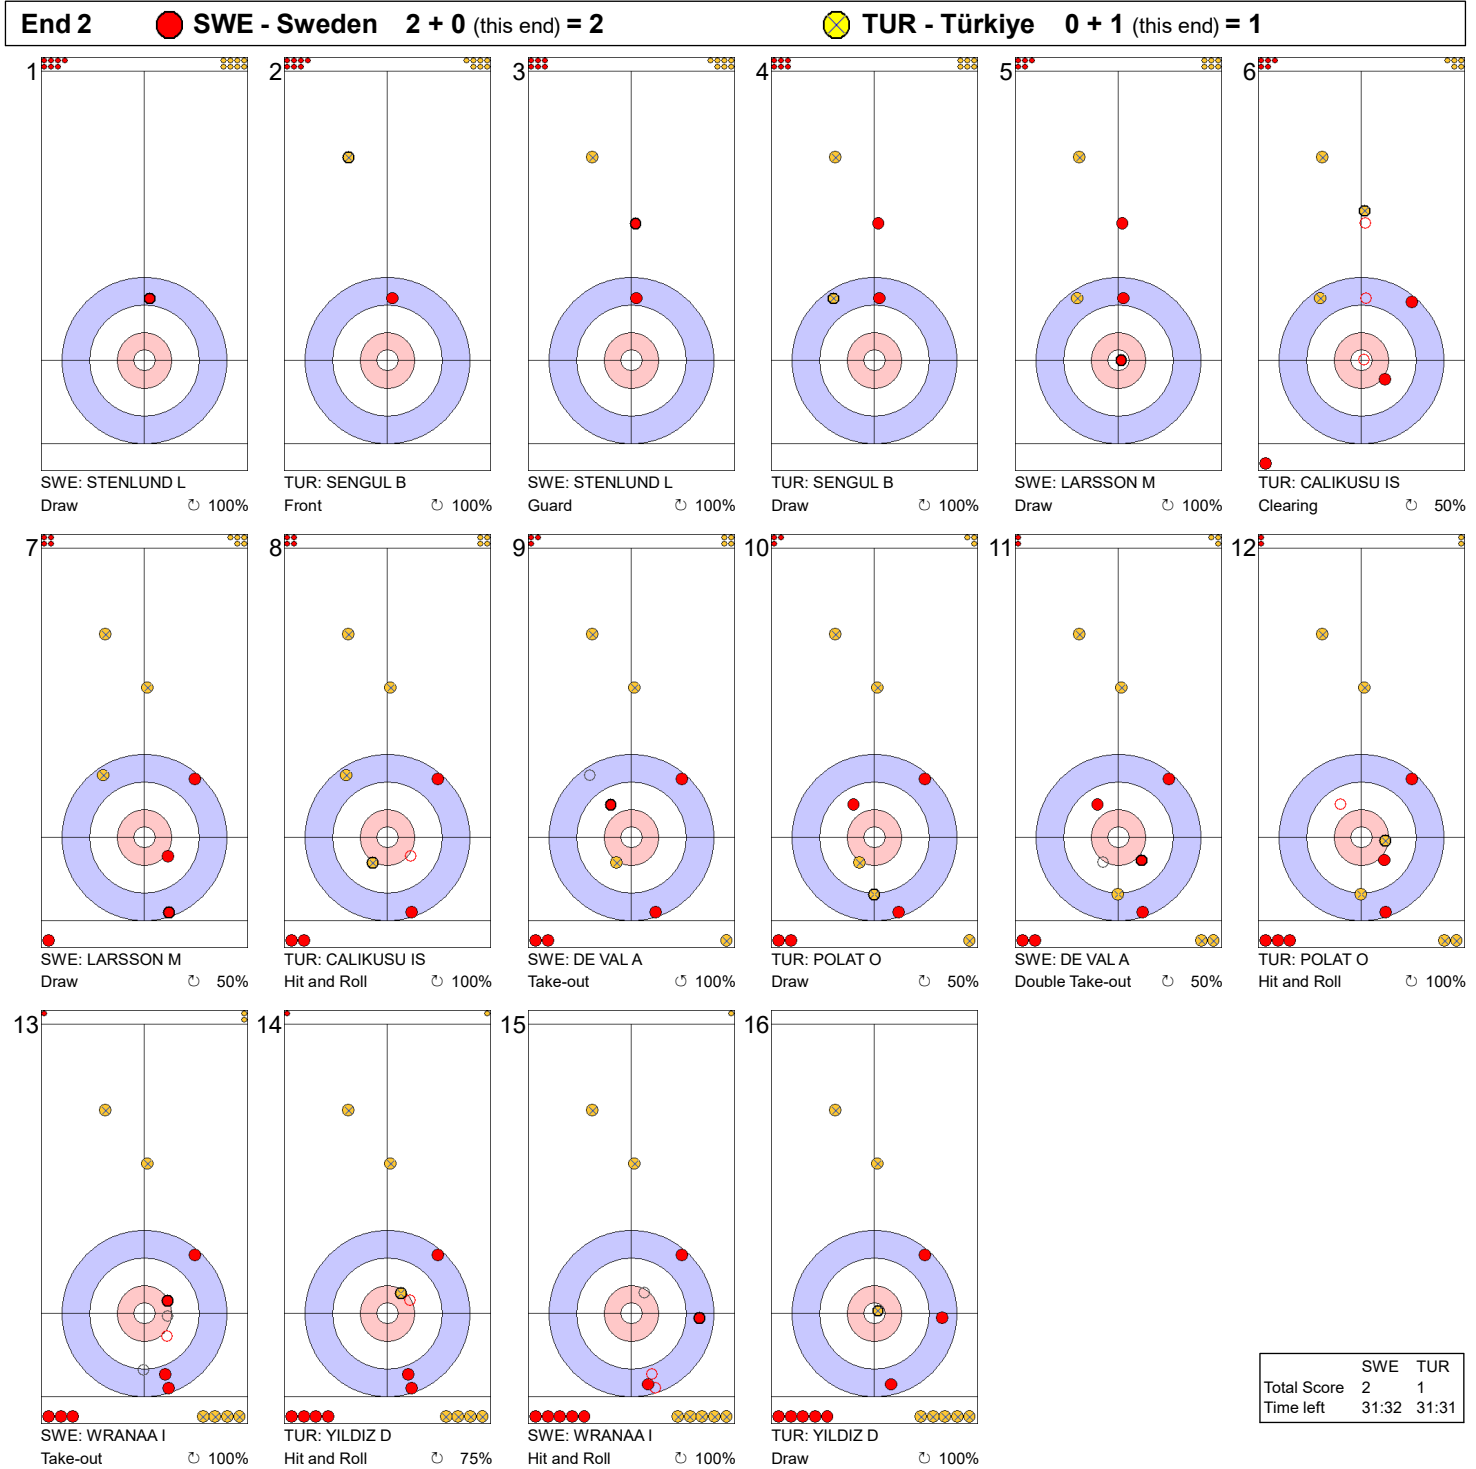

Game - Shot by Shot

Legend:
 Clockwise
 Counter-clockwise
 - Not considered

Game - Shot by Shot

	SWE	TUR
Total Score	2	1
Time left	31:32	31:31

Legend:
 ↻ Clockwise ↺ Counter-clockwise - Not considered

Game - Shot by Shot

Legend:
 ↻ Clockwise ↺ Counter-clockwise - Not considered

Game - Shot by Shot

	SWE	TUR
Total Score	3	2
Time left	25:23	24:28

Legend:
 ⤵ Clockwise ⤴ Counter-clockwise - Not considered

Game - Shot by Shot

End 5 ● **SWE - Sweden** 3 + 2 (this end) = 5 ● **TUR - Türkiye** 2 + 0 (this end) = 2

	SWE	TUR
Total Score	5	2
Time left	21:46	21:20

Legend:
 ↻ Clockwise ↺ Counter-clockwise - Not considered

Game - Shot by Shot

End 6 ● **SWE - Sweden** 5 + 0 (this end) = 5 ● **TUR - Türkiye** 2 + 1 (this end) = 3

	SWE	TUR
Total Score	5	3
Time left	18:27	18:21

Legend:
 ↻ Clockwise ↺ Counter-clockwise - Not considered

Game - Shot by Shot

End 7 ● **SWE - Sweden** 5 + 2 (this end) = 7 ● **TUR - Türkiye** 3 + 0 (this end) = 3