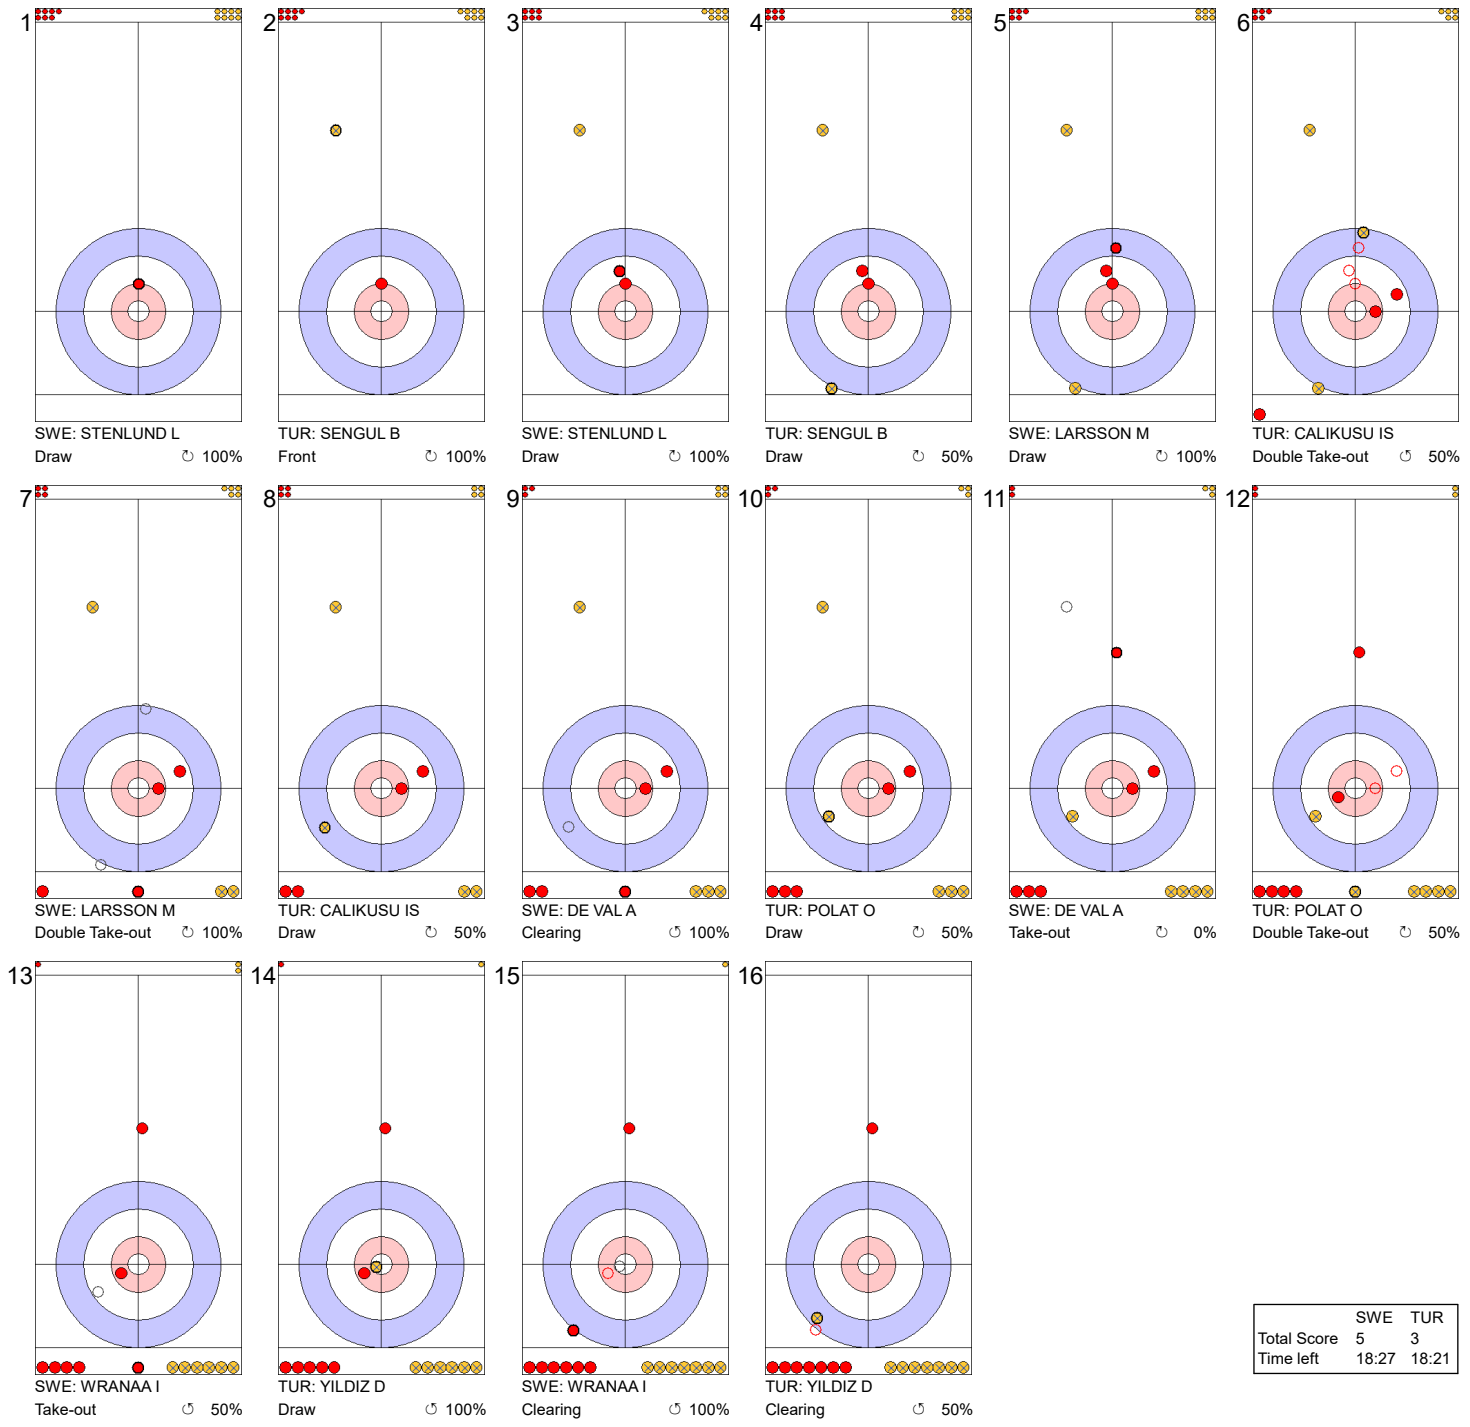

Game - Shot by Shot

Legend:
 Clockwise
 Counter-clockwise
 - Not considered

Game - Shot by Shot

	SWE	TUR
Total Score	2	1
Time left	31:32	31:31

Legend:
 ↻ Clockwise ↺ Counter-clockwise - Not considered

Game - Shot by Shot

Legend:
 ↻ Clockwise ↺ Counter-clockwise - Not considered

Game - Shot by Shot

	SWE	TUR
Total Score	3	2
Time left	25:23	24:28

Legend:
 ⤵ Clockwise ⤴ Counter-clockwise - Not considered

Game - Shot by Shot

End 5 ● **SWE - Sweden** 3 + 2 (this end) = 5 ● **TUR - Türkiye** 2 + 0 (this end) = 2

	SWE	TUR
Total Score	5	2
Time left	21:46	21:20

Legend:
 ↻ Clockwise ↺ Counter-clockwise - Not considered

Game - Shot by Shot

End 6 ● **SWE - Sweden** 5 + 0 (this end) = 5 ● **TUR - Türkiye** 2 + 1 (this end) = 3

	SWE	TUR
Total Score	5	3
Time left	18:27	18:21

Legend:
 ↻ Clockwise ↺ Counter-clockwise - Not considered

Game - Shot by Shot

End 7 ● **SWE - Sweden** 5 + 2 (this end) = 7 ● **TUR - Türkiye** 3 + 0 (this end) = 3