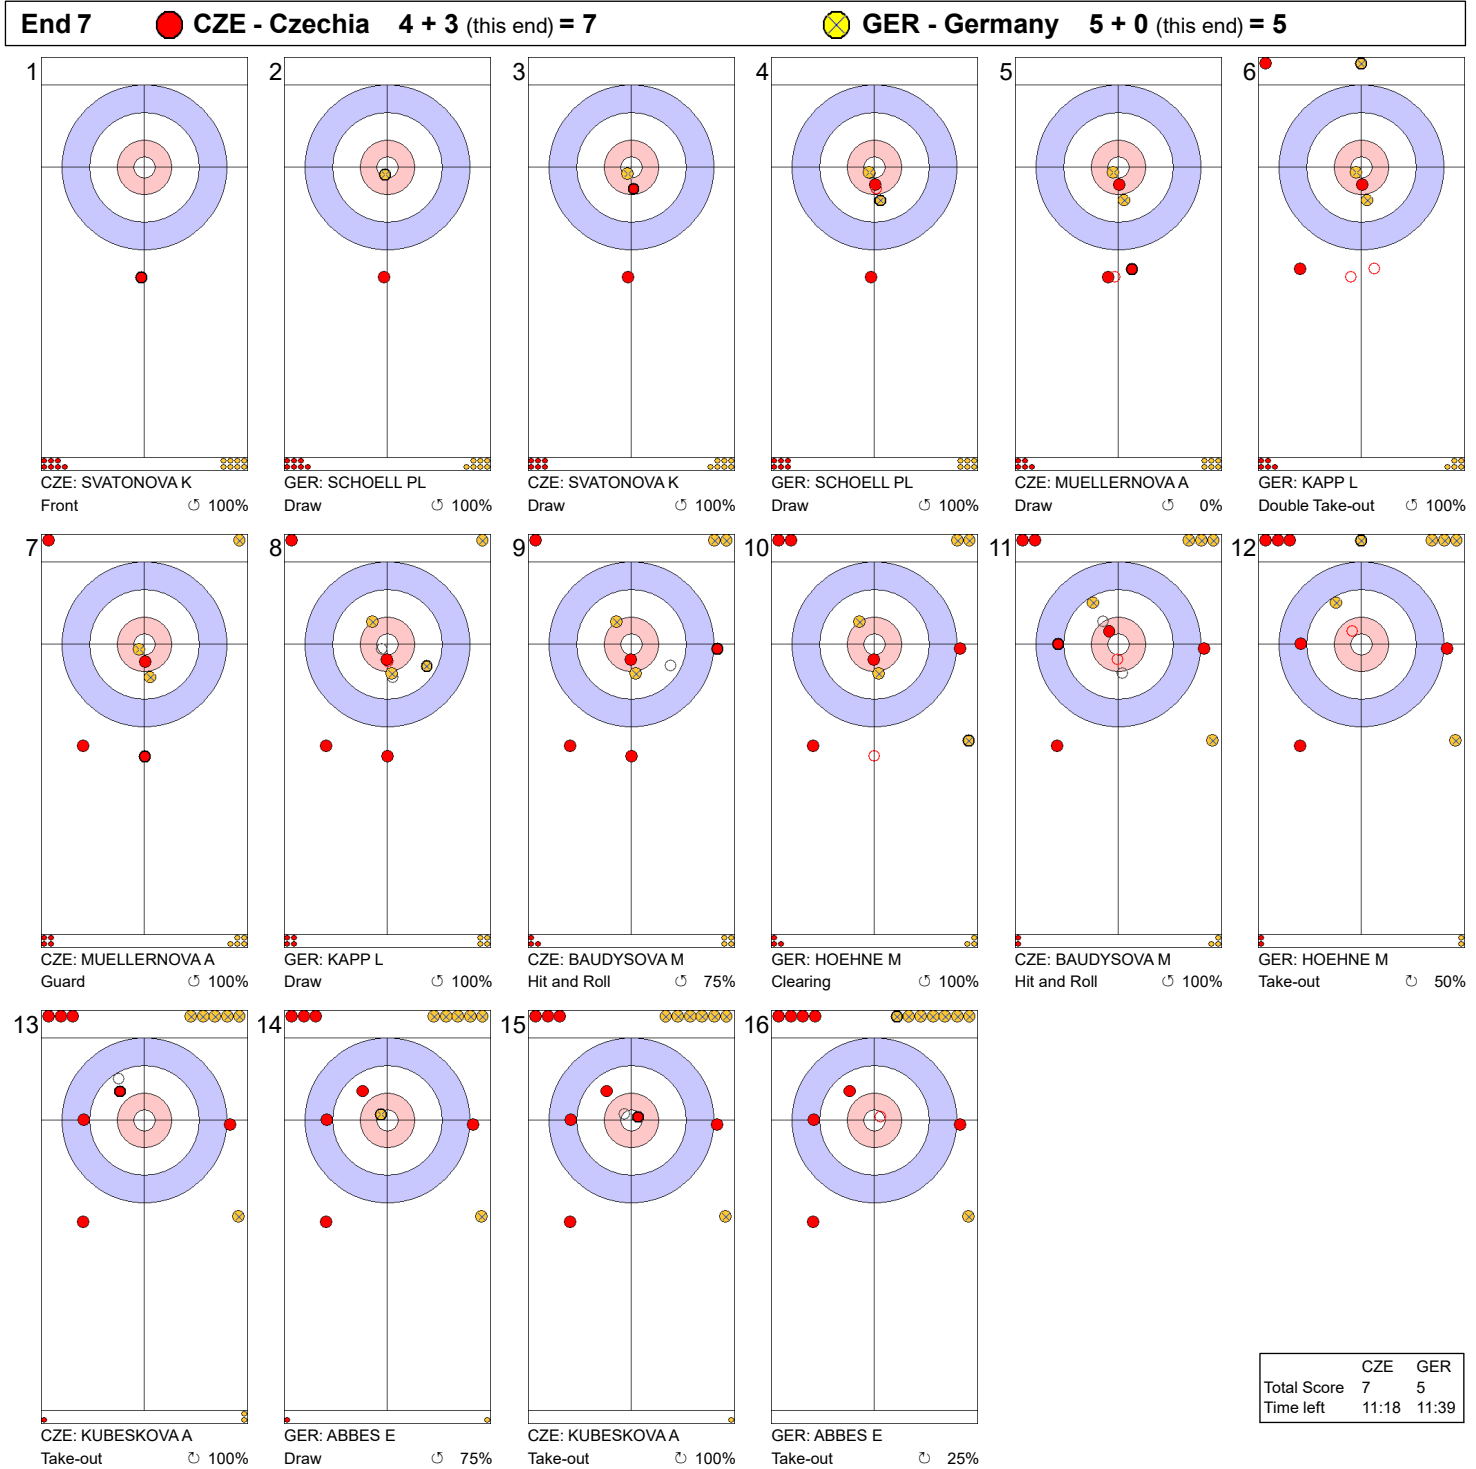

Game - Shot by Shot

End 4 ● **CZE - Czechia 2 + 1 (this end) = 3** ● **GER - Germany 3 + 0 (this end) = 3**

	CZE	GER
Total Score	3	3
Time left	21:53	21:06

Legend:
 ↻ Clockwise ↺ Counter-clockwise - Not considered

Game - Shot by Shot

Legend:
 ↻ Clockwise ↺ Counter-clockwise - Not considered

Game - Shot by Shot

Legend:
 ↻ Clockwise ↺ Counter-clockwise - Not considered

Game - Shot by Shot

Legend:
 ↻ Clockwise ↺ Counter-clockwise - Not considered

Game - Shot by Shot

Legend:
 ↻ Clockwise ↺ Counter-clockwise - Not considered

Game - Shot by Shot

Legend:
 ↻ Clockwise ↺ Counter-clockwise - Not considered

Game - Shot by Shot

End 10 ● **CZE - Czechia 8 + 0 (this end) = 8** ● **GER - Germany 7 + 1 (this end) = 8**

	CZE	GER
Total Score	8	8
Time left	1:11	0:20

Legend:
 ↻ Clockwise ↺ Counter-clockwise - Not considered

Game - Shot by Shot

Legend:
 ↻ Clockwise ↺ Counter-clockwise - Not considered