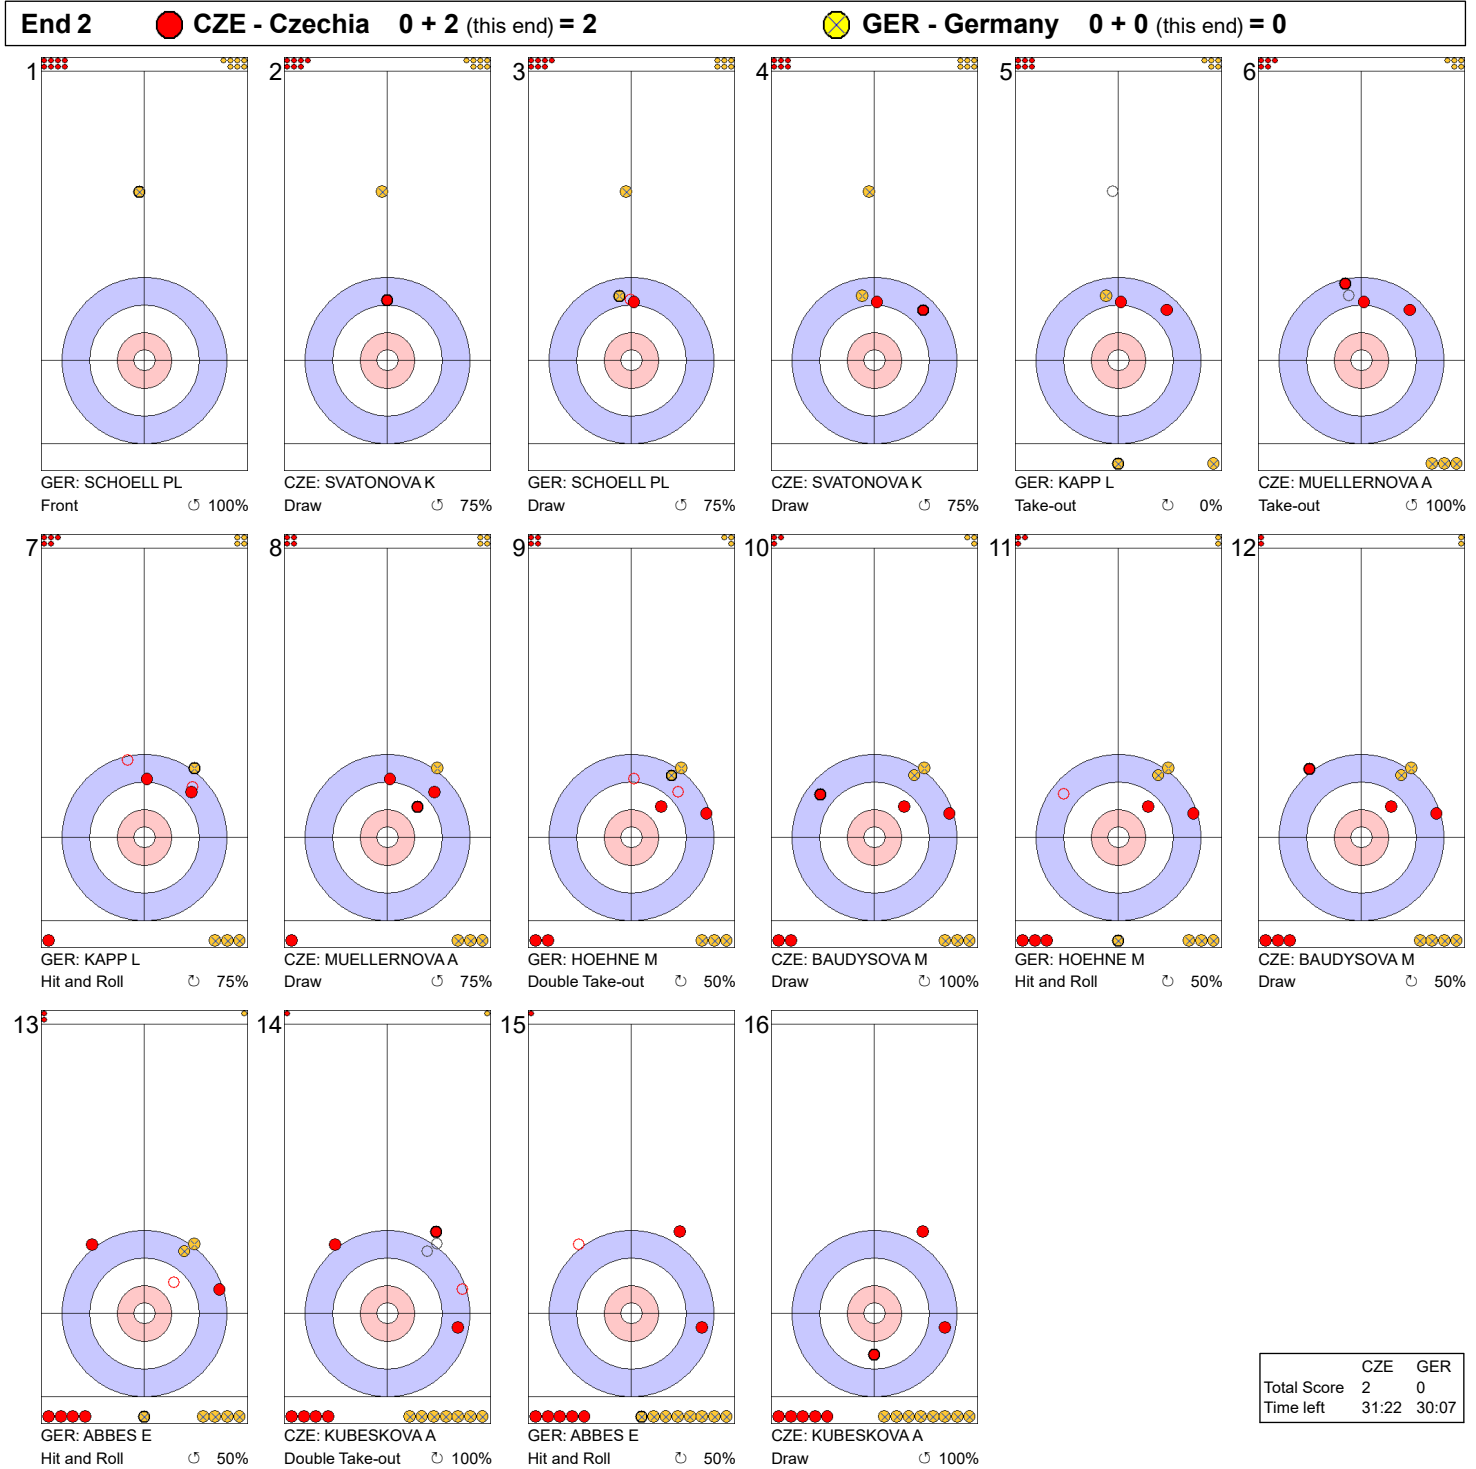

Game - Shot by Shot

Legend:
 ↻ Clockwise ↺ Counter-clockwise - Not considered

Game - Shot by Shot

Legend:
 ↻ Clockwise ↺ Counter-clockwise - Not considered

Game - Shot by Shot

Legend:
 ↻ Clockwise ↺ Counter-clockwise - Not considered

Game - Shot by Shot

End 4 ● **CZE - Czechia 2 + 1 (this end) = 3** ● **GER - Germany 3 + 0 (this end) = 3**

	CZE	GER
Total Score	3	3
Time left	21:53	21:06

Legend:
 ↻ Clockwise ↺ Counter-clockwise - Not considered

Game - Shot by Shot

Legend:
 ↻ Clockwise ↺ Counter-clockwise - Not considered

Game - Shot by Shot

Legend:
 ↻ Clockwise ↺ Counter-clockwise - Not considered

Game - Shot by Shot

End 10 ● **CZE - Czechia 8 + 0 (this end) = 8** ● **GER - Germany 7 + 1 (this end) = 8**