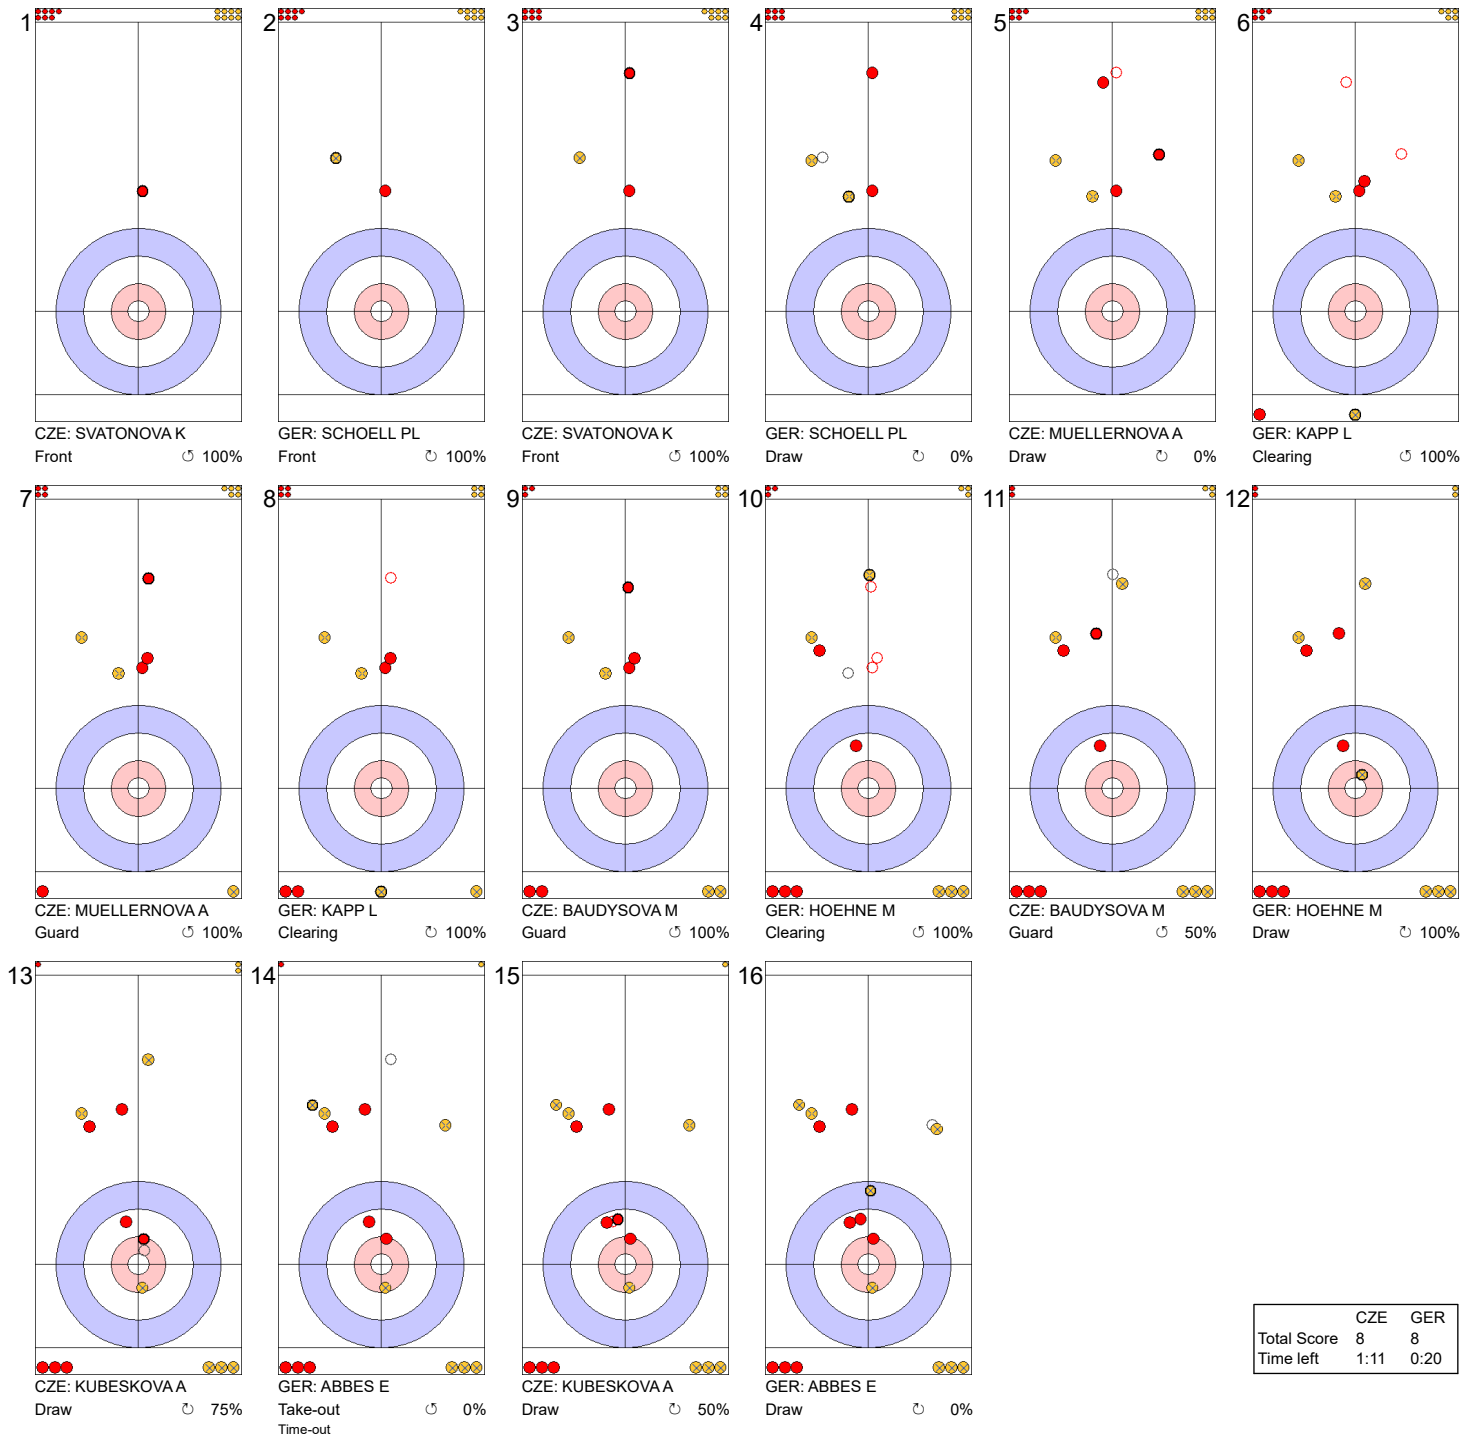

Game - Shot by Shot

Legend:
 ↻ Clockwise ↺ Counter-clockwise - Not considered

Game - Shot by Shot

Legend:
 ↻ Clockwise ↺ Counter-clockwise - Not considered

Game - Shot by Shot

Legend:
 ↻ Clockwise ↺ Counter-clockwise - Not considered

Game - Shot by Shot

Legend:
 ↻ Clockwise ↺ Counter-clockwise - Not considered

Game - Shot by Shot

Legend:
 ↻ Clockwise ↺ Counter-clockwise - Not considered

Game - Shot by Shot

End 10 ● **CZE - Czechia 8 + 0 (this end) = 8** ● **GER - Germany 7 + 1 (this end) = 8**

	CZE	GER
Total Score	8	8
Time left	1:11	0:20

Legend:
 ↻ Clockwise ↺ Counter-clockwise - Not considered

Game - Shot by Shot

Legend:
 ↻ Clockwise ↺ Counter-clockwise - Not considered