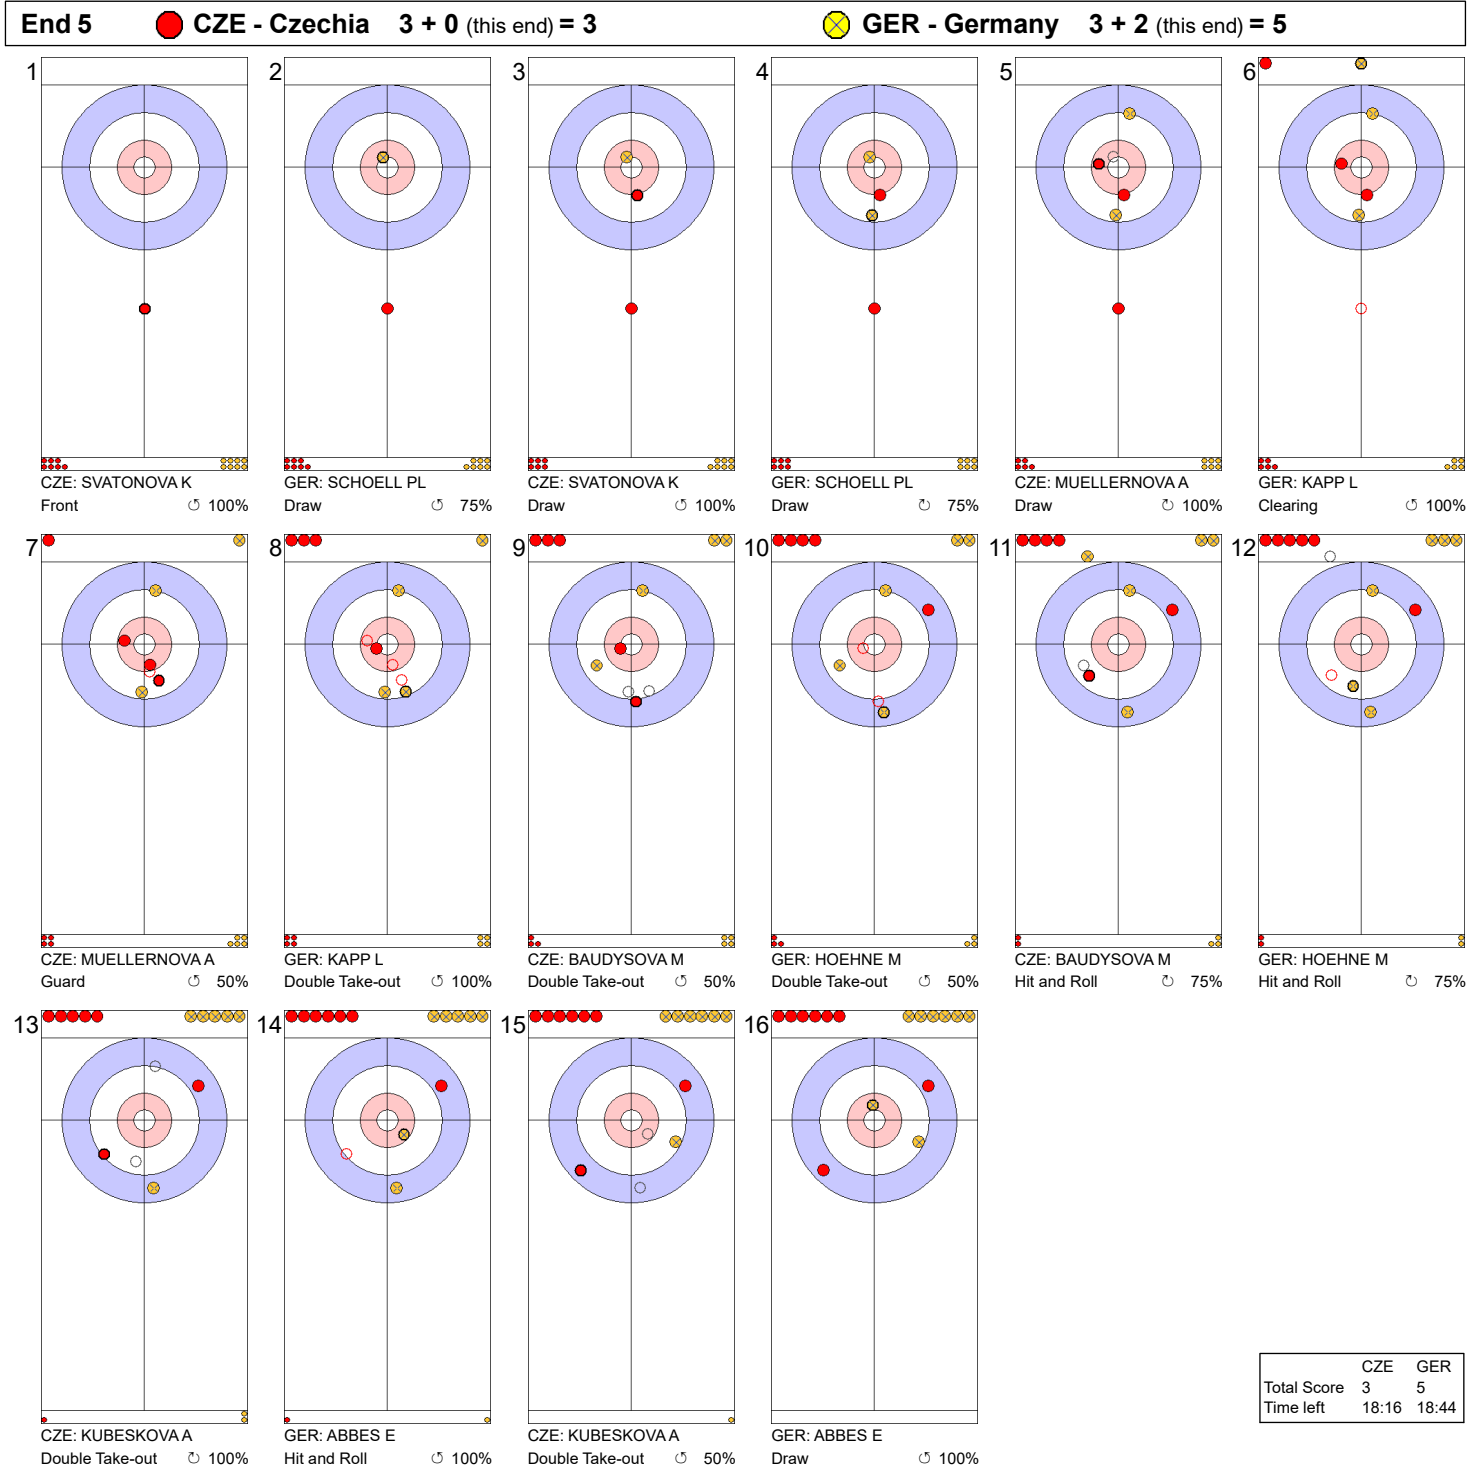

Game - Shot by Shot

Legend:
 ↻ Clockwise ↺ Counter-clockwise - Not considered

Game - Shot by Shot

Legend:
 ↻ Clockwise ↺ Counter-clockwise - Not considered

Game - Shot by Shot

Legend:
 ↻ Clockwise ↺ Counter-clockwise - Not considered

Game - Shot by Shot

End 4 ● **CZE - Czechia 2 + 1 (this end) = 3** ● **GER - Germany 3 + 0 (this end) = 3**

	CZE	GER
Total Score	3	3
Time left	21:53	21:06

Legend:
 ↻ Clockwise ↺ Counter-clockwise - Not considered

Game - Shot by Shot

Legend:
 ↻ Clockwise ↺ Counter-clockwise - Not considered

Game - Shot by Shot

Legend:
 ↻ Clockwise ↺ Counter-clockwise - Not considered

Game - Shot by Shot

End 10 ● **CZE - Czechia 8 + 0 (this end) = 8** ● **GER - Germany 7 + 1 (this end) = 8**