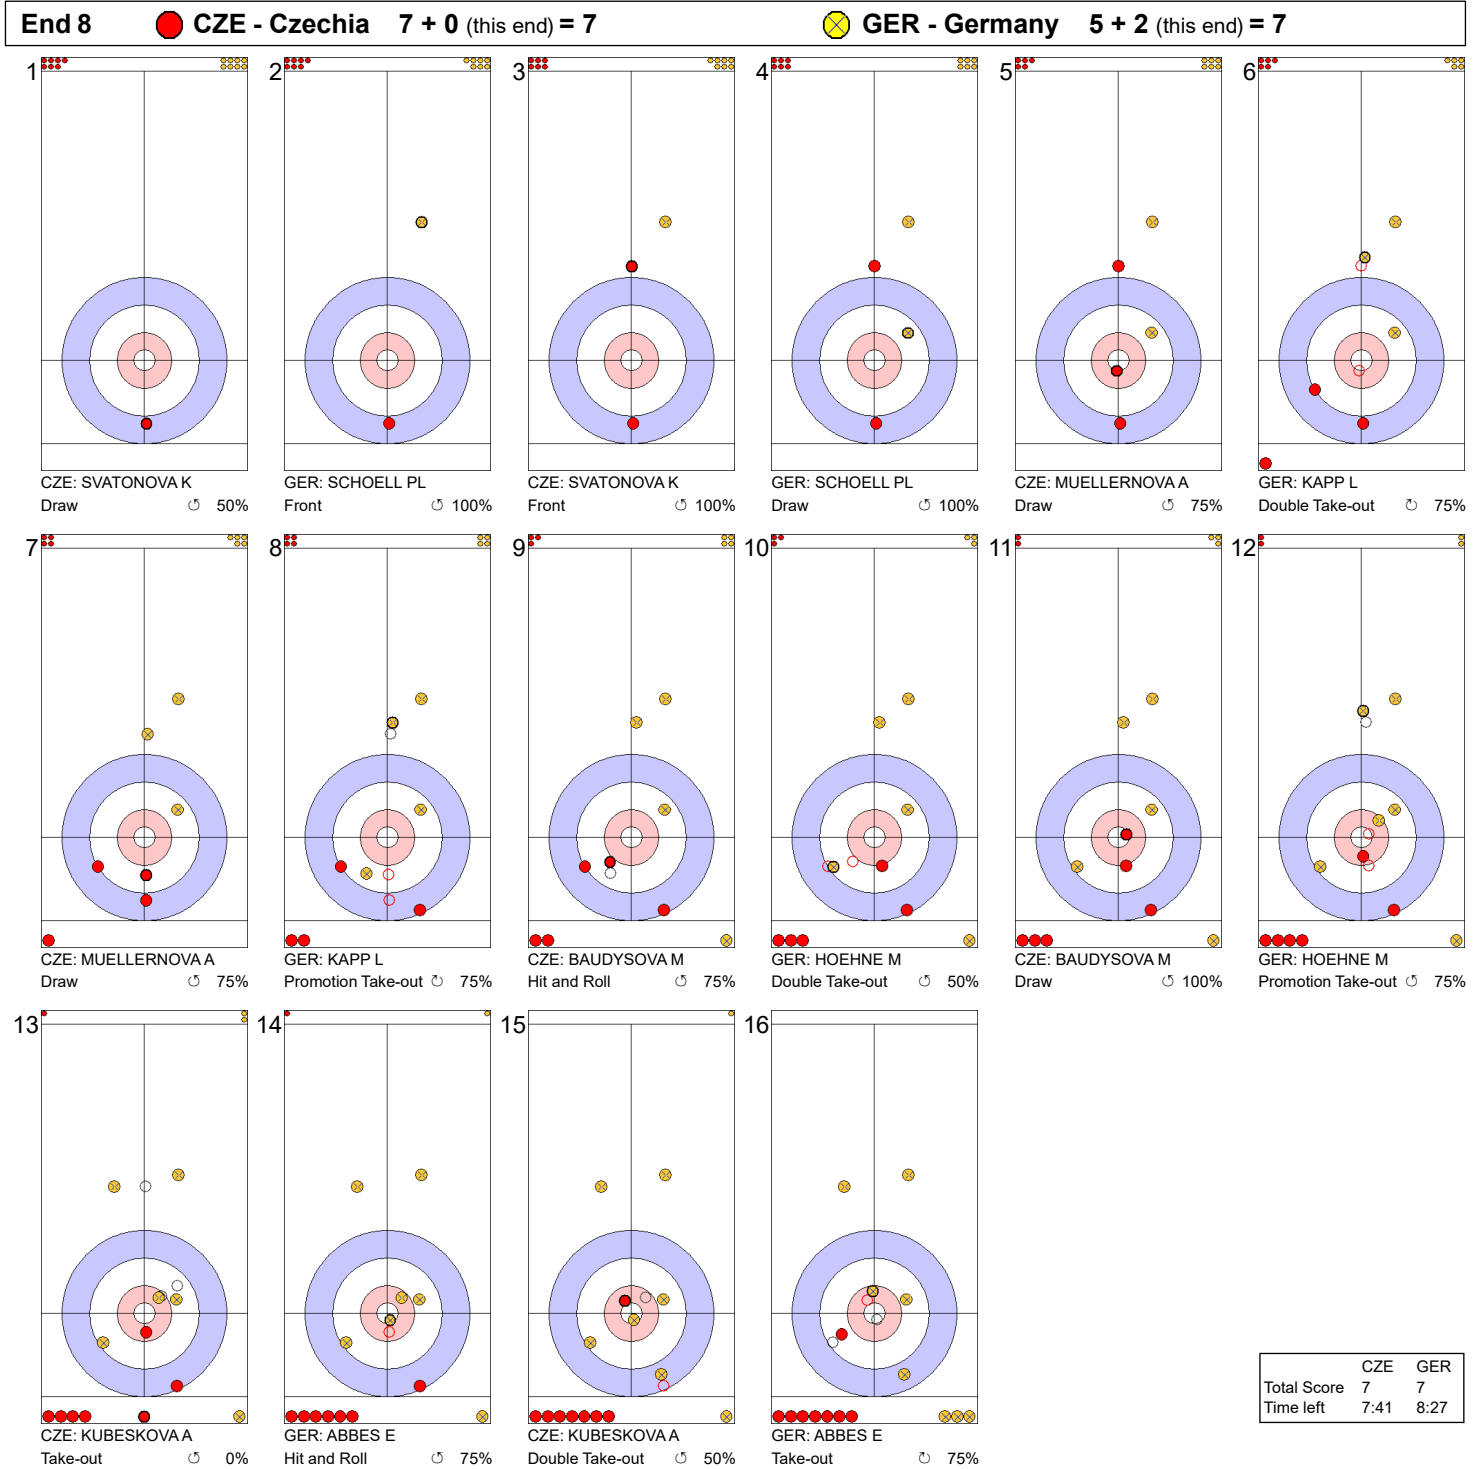

Game - Shot by Shot

End 4 ● **CZE - Czechia 2 + 1 (this end) = 3** ● **GER - Germany 3 + 0 (this end) = 3**

	CZE	GER
Total Score	3	3
Time left	21:53	21:06

Legend:
 ↻ Clockwise ↺ Counter-clockwise - Not considered

Game - Shot by Shot

Legend:
 ↻ Clockwise ↺ Counter-clockwise - Not considered

Game - Shot by Shot

Legend:
 ↻ Clockwise ↺ Counter-clockwise - Not considered

Game - Shot by Shot

Legend:
 ↻ Clockwise ↺ Counter-clockwise - Not considered

Game - Shot by Shot

Legend:
 ↻ Clockwise ↺ Counter-clockwise - Not considered

Game - Shot by Shot

Legend:
 ↻ Clockwise ↺ Counter-clockwise - Not considered

Game - Shot by Shot

End 10 ● **CZE - Czechia 8 + 0 (this end) = 8** ● **GER - Germany 7 + 1 (this end) = 8**

	CZE	GER
Total Score	8	8
Time left	1:11	0:20

Legend:
 ↻ Clockwise ↺ Counter-clockwise - Not considered

Game - Shot by Shot

Legend:
 ↻ Clockwise ↺ Counter-clockwise - Not considered