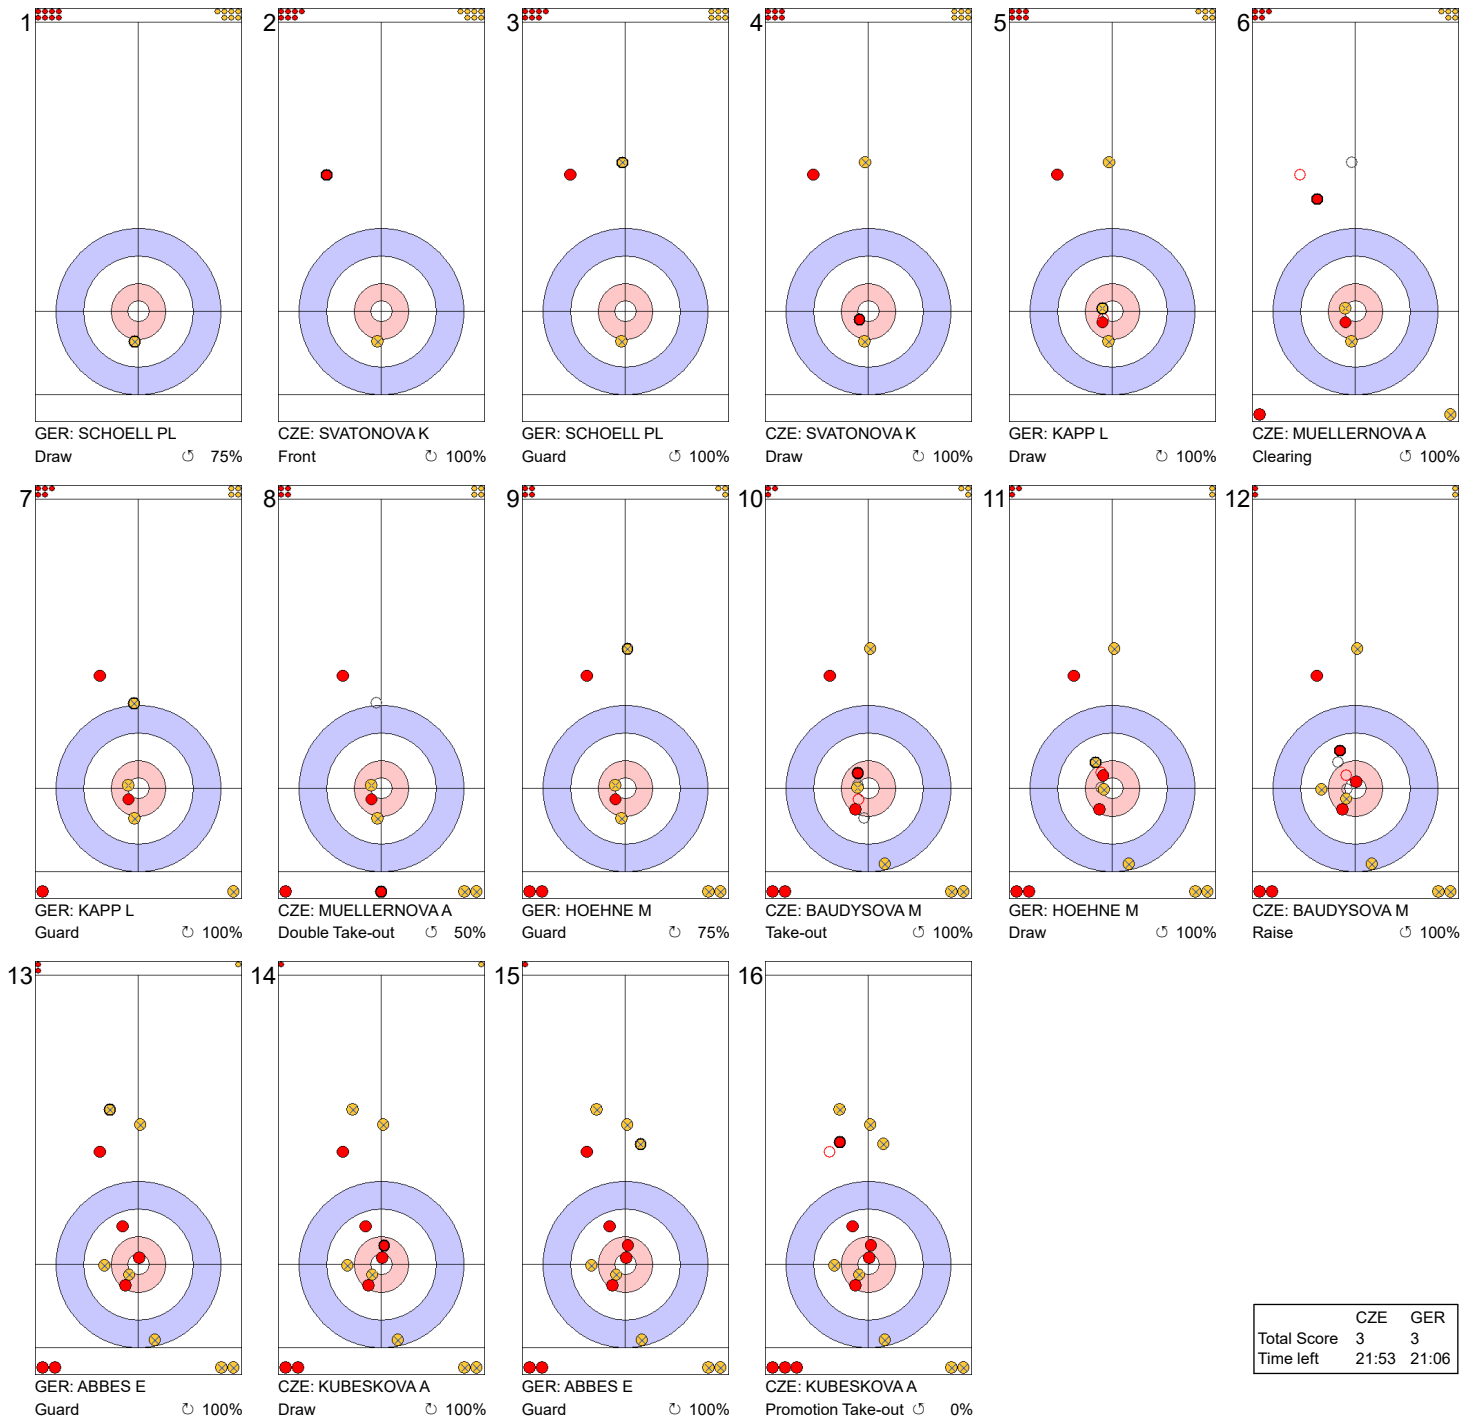

Game - Shot by Shot

Legend:
 ↻ Clockwise ↺ Counter-clockwise - Not considered

Game - Shot by Shot

Legend:
 ↻ Clockwise ↺ Counter-clockwise - Not considered

Game - Shot by Shot

Legend:
 ↻ Clockwise ↺ Counter-clockwise - Not considered

Game - Shot by Shot

End 4 ● **CZE - Czechia 2 + 1 (this end) = 3** ● **GER - Germany 3 + 0 (this end) = 3**

	CZE	GER
Total Score	3	3
Time left	21:53	21:06

Legend:
 ↻ Clockwise ↺ Counter-clockwise - Not considered

Game - Shot by Shot

Legend:
 ↻ Clockwise ↺ Counter-clockwise - Not considered

Game - Shot by Shot

Legend:
 ↻ Clockwise ↺ Counter-clockwise - Not considered

Game - Shot by Shot

End 10 ● **CZE - Czechia 8 + 0 (this end) = 8** ● **GER - Germany 7 + 1 (this end) = 8**