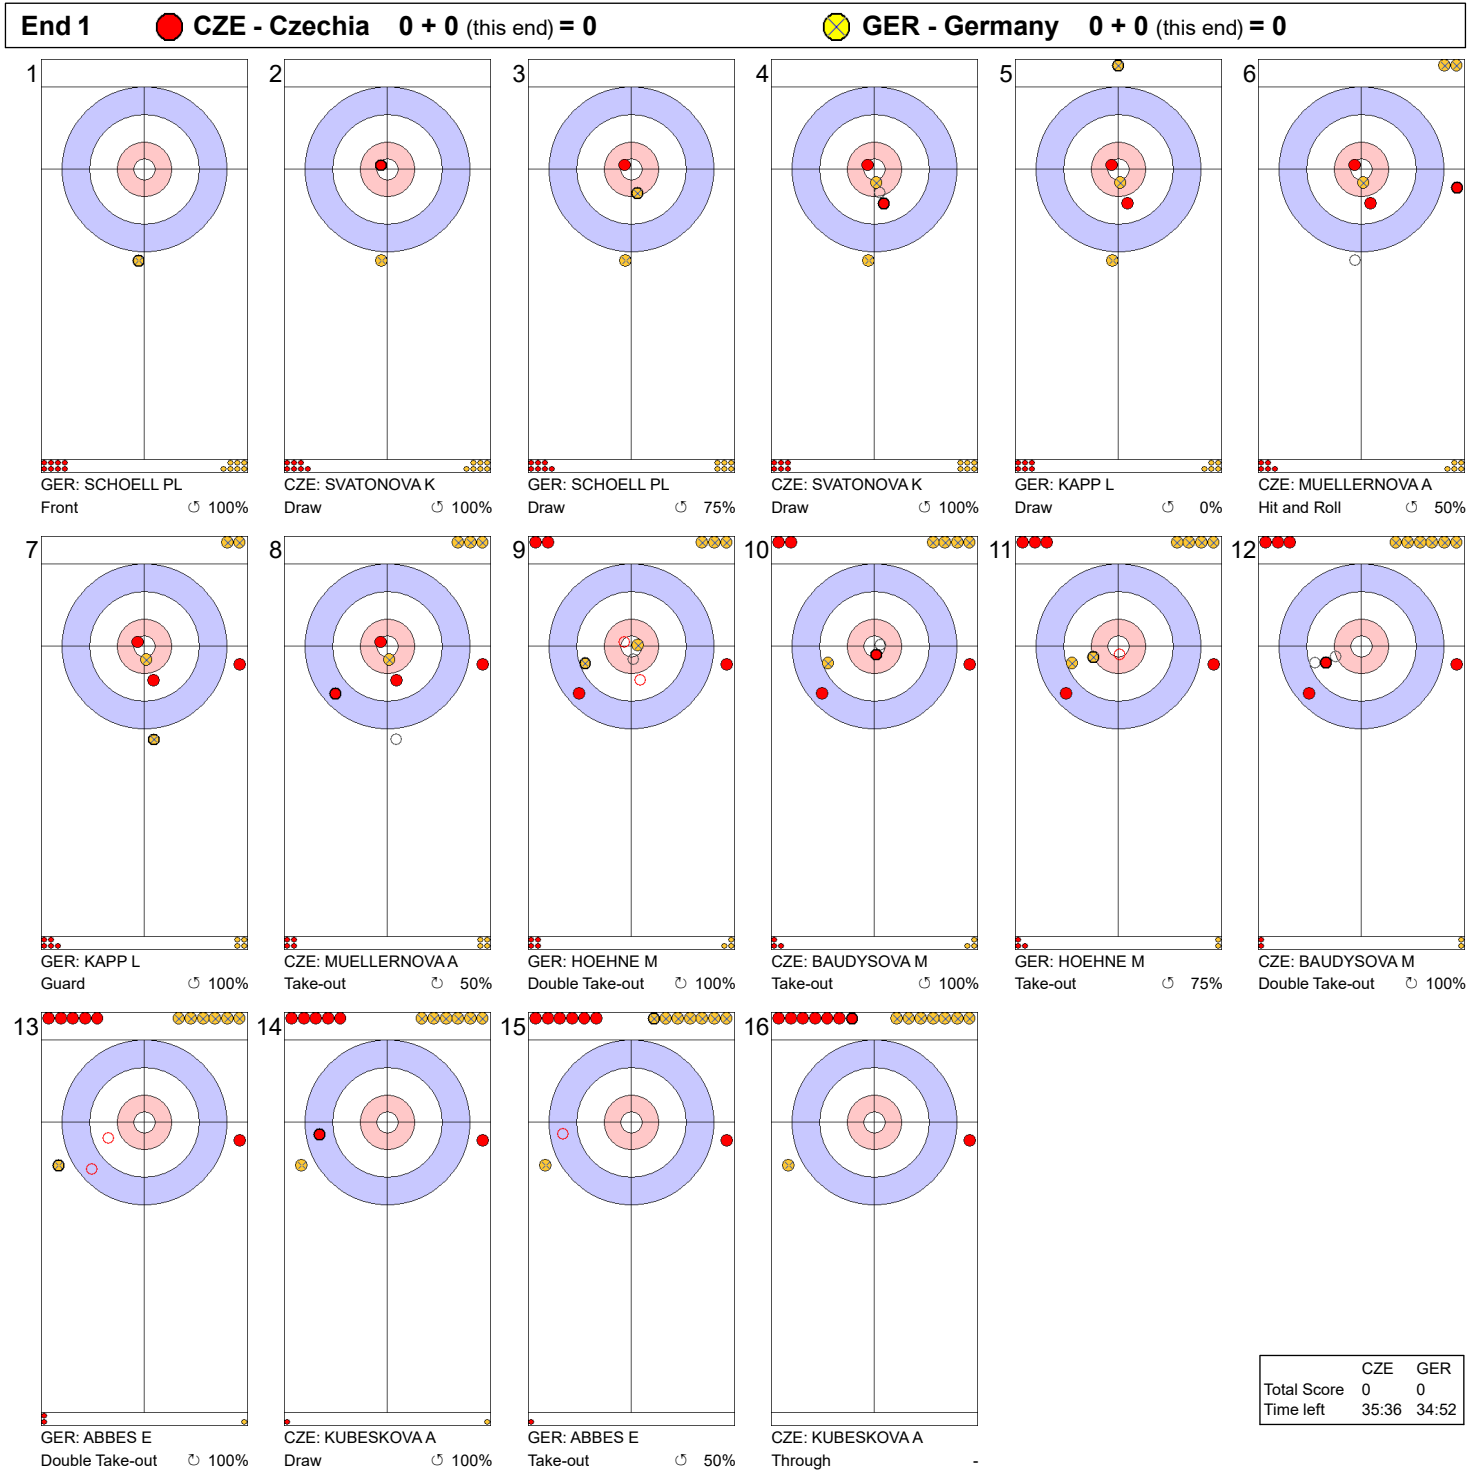

Game - Shot by Shot

Legend:
 ↻ Clockwise ↺ Counter-clockwise - Not considered

Game - Shot by Shot

Legend:
 ↻ Clockwise ↺ Counter-clockwise - Not considered

Game - Shot by Shot

Legend:
 ↻ Clockwise ↺ Counter-clockwise - Not considered

Game - Shot by Shot

End 4 ● **CZE - Czechia 2 + 1 (this end) = 3** ● **GER - Germany 3 + 0 (this end) = 3**

	CZE	GER
Total Score	3	3
Time left	21:53	21:06

Legend:
 ↻ Clockwise ↺ Counter-clockwise - Not considered

Game - Shot by Shot

Legend:
 ↻ Clockwise ↺ Counter-clockwise - Not considered

Game - Shot by Shot

Legend:
 ↻ Clockwise ↺ Counter-clockwise - Not considered

Game - Shot by Shot

End 10 ● **CZE - Czechia 8 + 0 (this end) = 8** ● **GER - Germany 7 + 1 (this end) = 8**