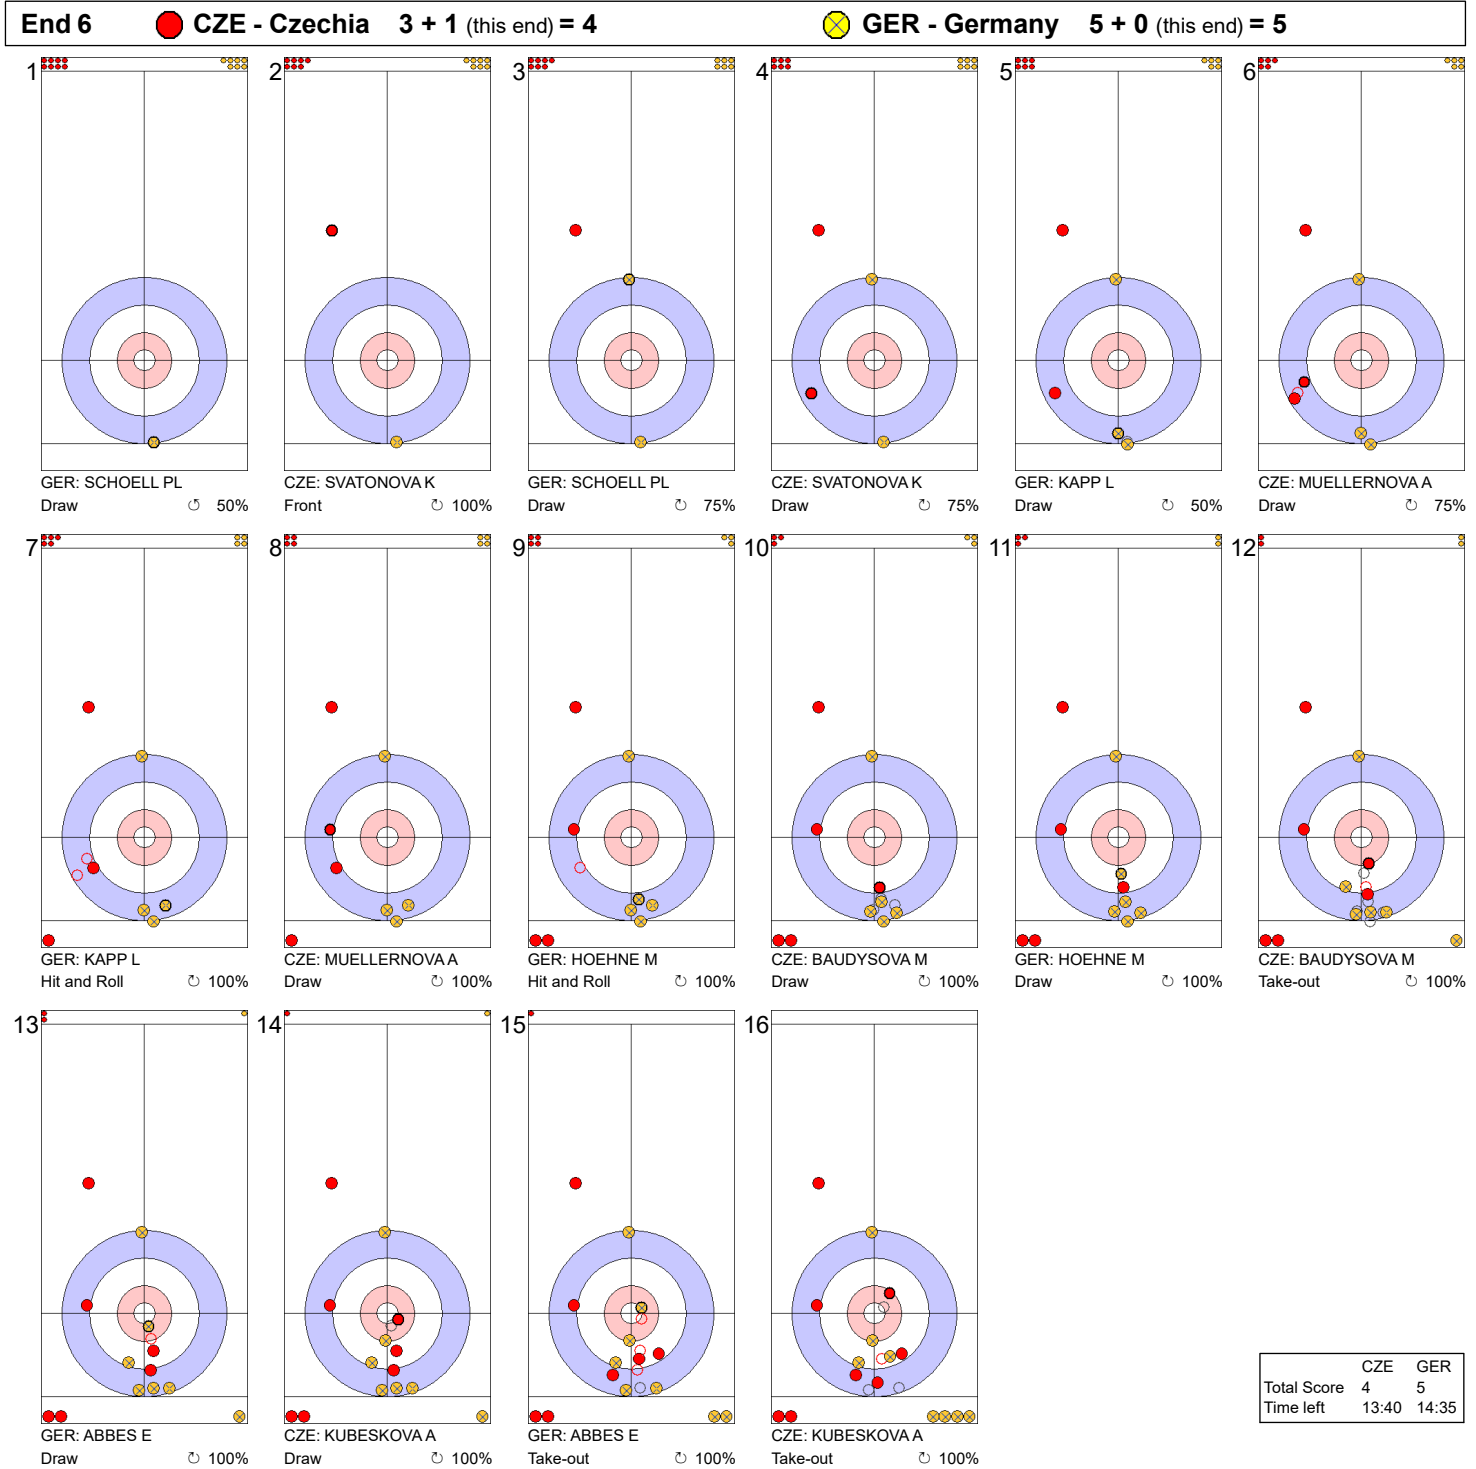

Game - Shot by Shot

Legend:
 ↻ Clockwise ↺ Counter-clockwise - Not considered

Game - Shot by Shot

Legend:
 ↻ Clockwise ↺ Counter-clockwise - Not considered

Game - Shot by Shot

Legend:
 ↻ Clockwise ↺ Counter-clockwise - Not considered

Game - Shot by Shot

End 4 ● **CZE - Czechia 2 + 1 (this end) = 3** ● **GER - Germany 3 + 0 (this end) = 3**

	CZE	GER
Total Score	3	3
Time left	21:53	21:06

Legend:
 ↻ Clockwise ↺ Counter-clockwise - Not considered

Game - Shot by Shot

Legend:
 ↻ Clockwise ↺ Counter-clockwise - Not considered

Game - Shot by Shot

Legend:
 ↻ Clockwise ↺ Counter-clockwise - Not considered

Game - Shot by Shot

End 10 ● **CZE - Czechia 8 + 0 (this end) = 8** ● **GER - Germany 7 + 1 (this end) = 8**