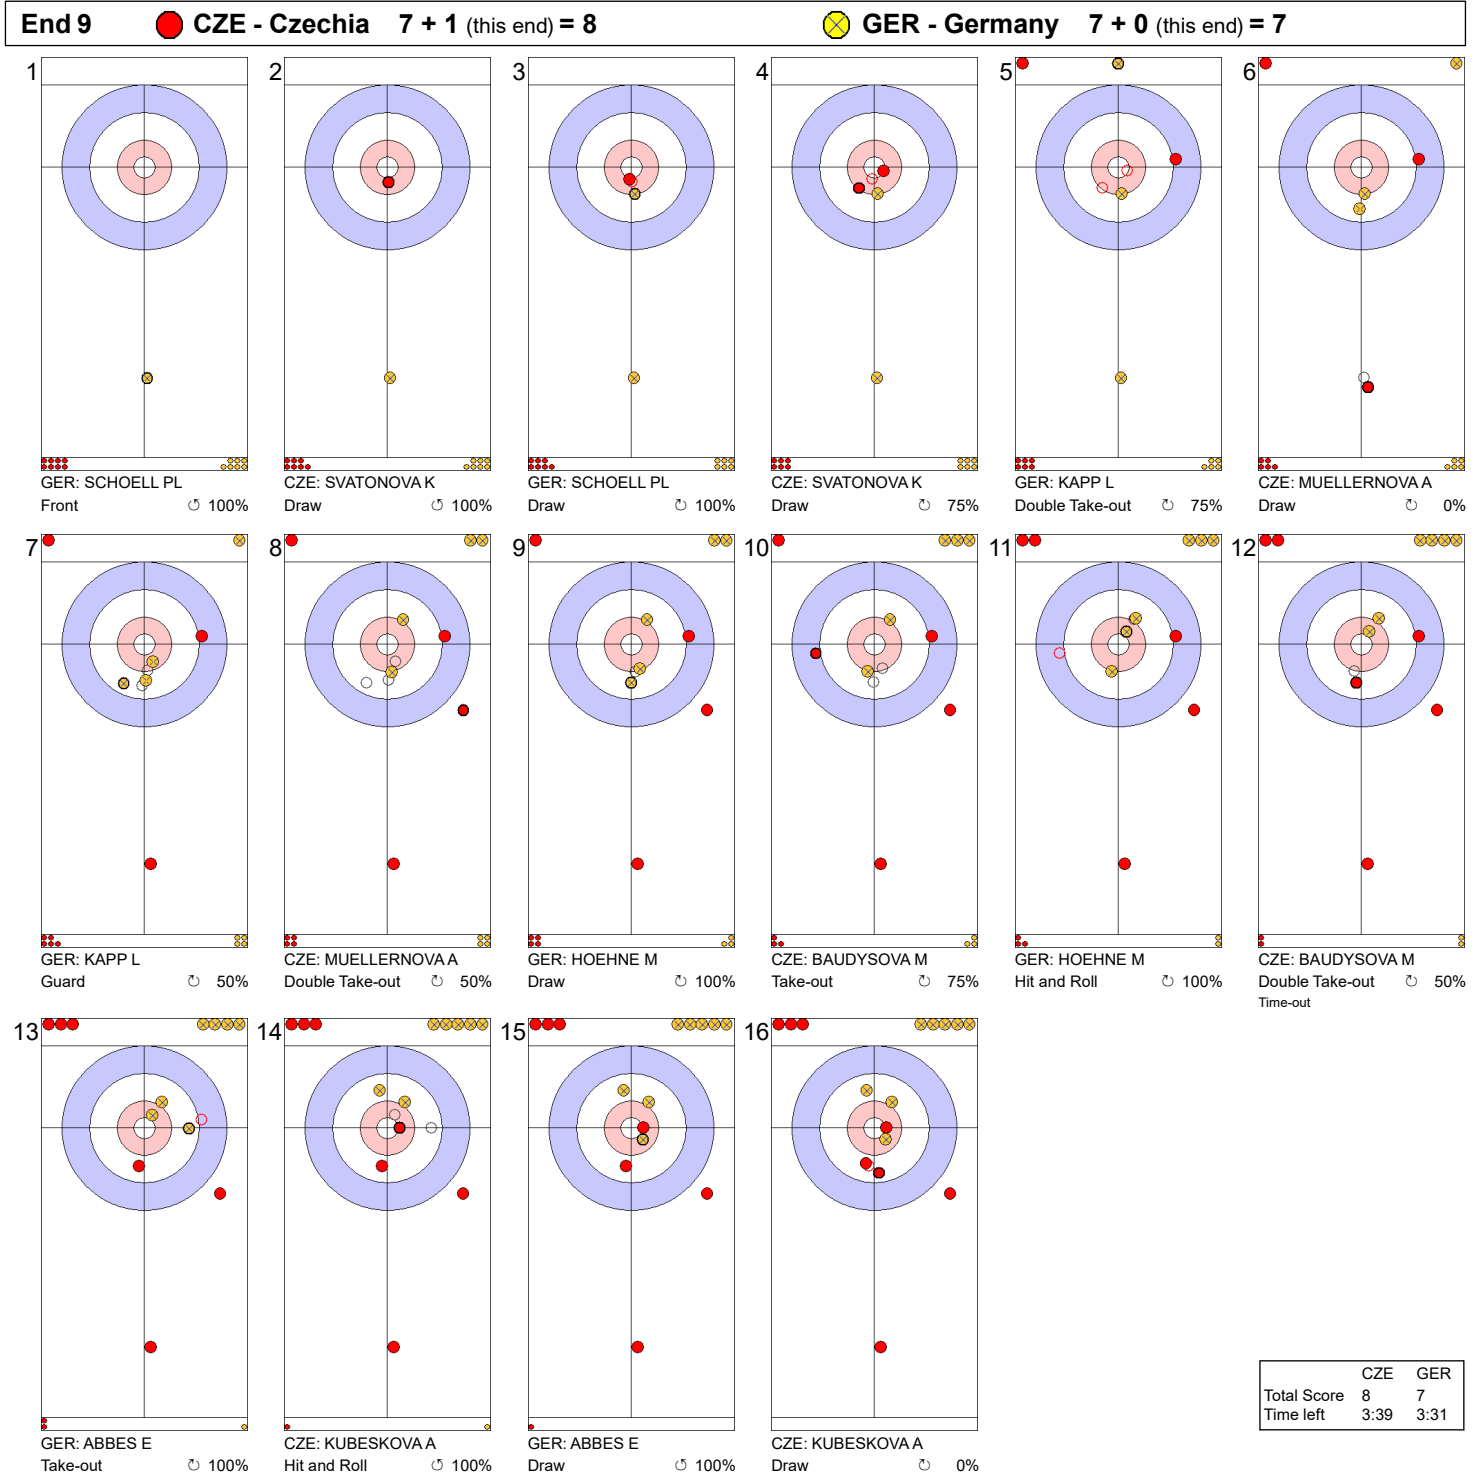

Game - Shot by Shot

End 4 ● **CZE - Czechia 2 + 1 (this end) = 3** ● **GER - Germany 3 + 0 (this end) = 3**

	CZE	GER
Total Score	3	3
Time left	21:53	21:06

Legend:
 ↻ Clockwise ↺ Counter-clockwise - Not considered

Game - Shot by Shot

Legend:
 ↻ Clockwise ↺ Counter-clockwise - Not considered

Game - Shot by Shot

Legend:
 ↻ Clockwise ↺ Counter-clockwise - Not considered

Game - Shot by Shot

Legend:
 ↻ Clockwise ↺ Counter-clockwise - Not considered

Game - Shot by Shot

Legend:
 ↻ Clockwise ↺ Counter-clockwise - Not considered

Game - Shot by Shot

Legend:
 ↻ Clockwise ↺ Counter-clockwise - Not considered

Game - Shot by Shot

End 10 ● **CZE - Czechia 8 + 0 (this end) = 8** ● **GER - Germany 7 + 1 (this end) = 8**

	CZE	GER
Total Score	8	8
Time left	1:11	0:20

Legend:
 ↻ Clockwise ↺ Counter-clockwise - Not considered

Game - Shot by Shot

Legend:
 ↻ Clockwise ↺ Counter-clockwise - Not considered