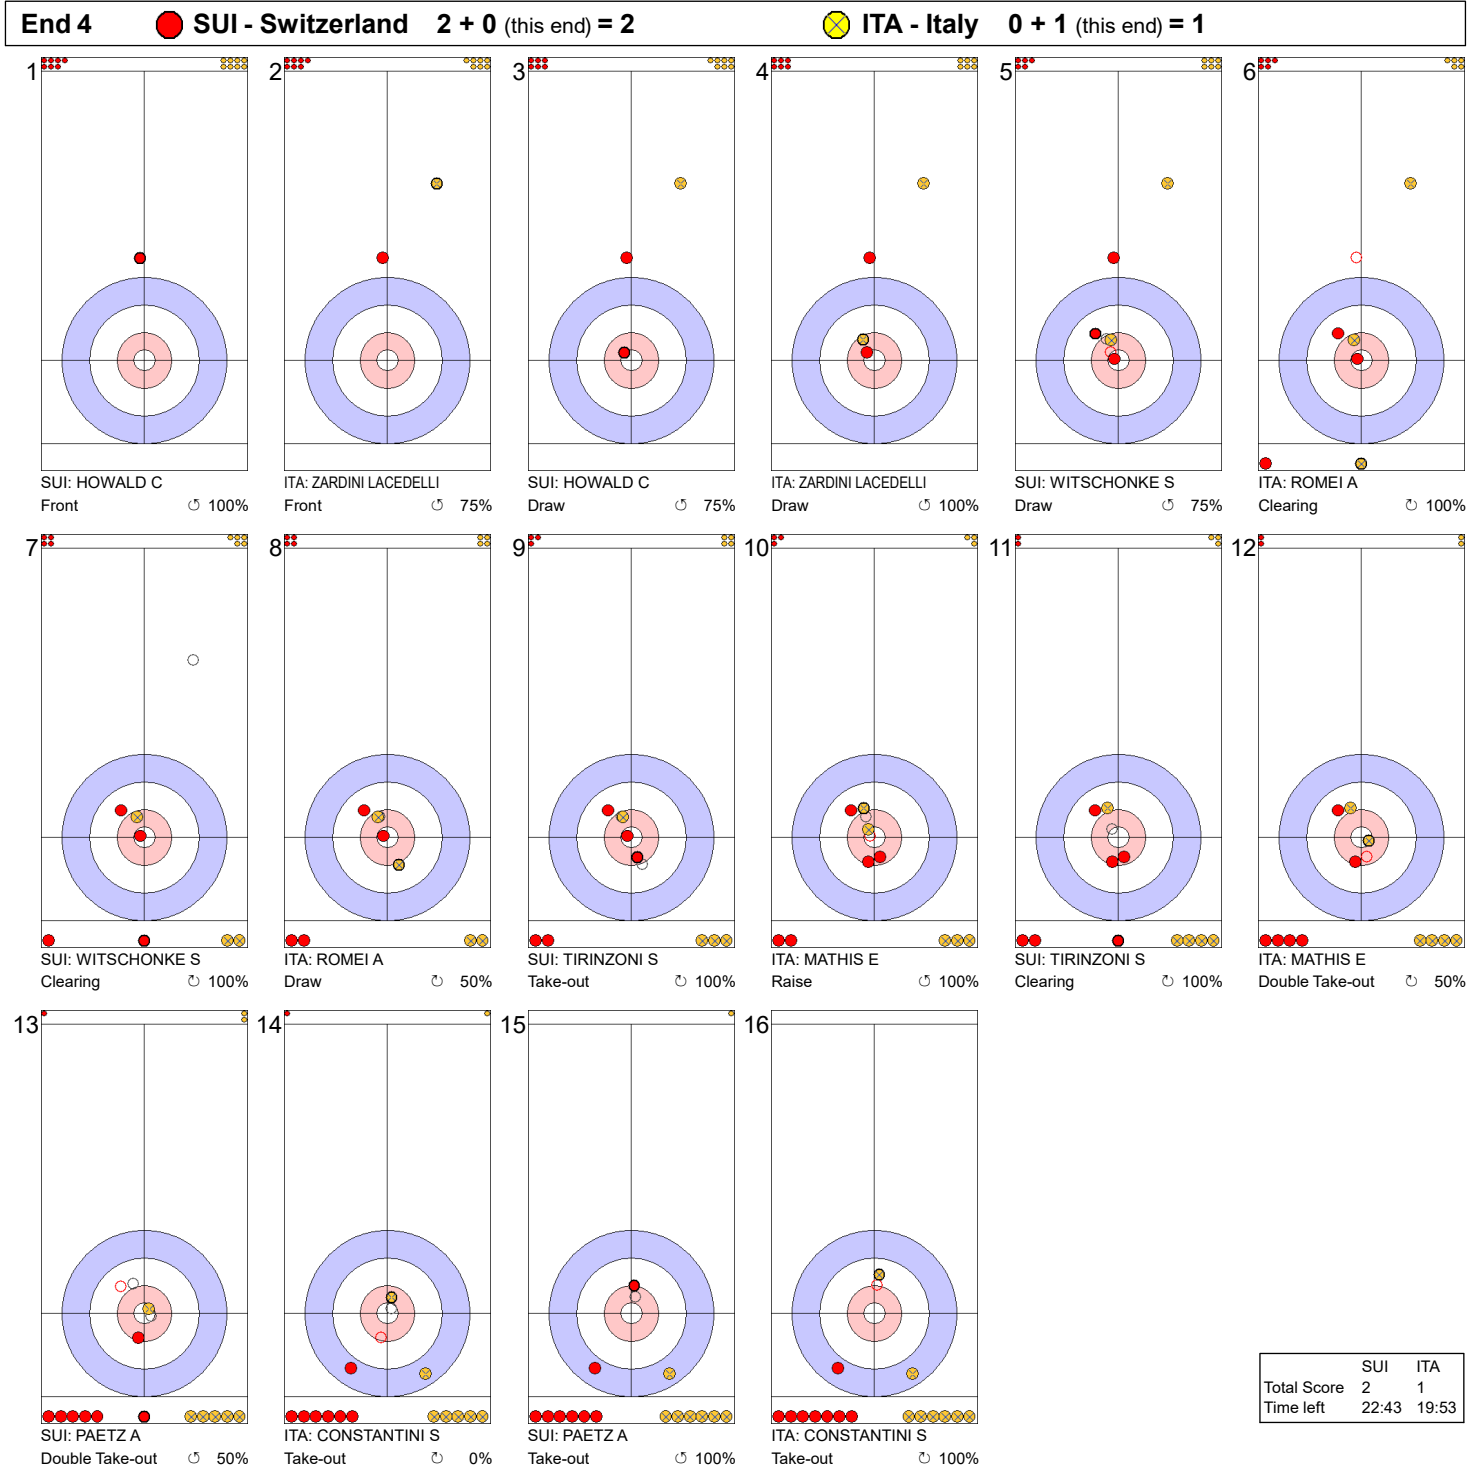

Game - Shot by Shot

End 1 ● **SUI - Switzerland** 0 + 1 (this end) = 1 ● **ITA - Italy** 0 + 0 (this end) = 0

	SUI	ITA
Total Score	1	0
Time left	33:57	33:12

Legend:
 ↻ Clockwise ↺ Counter-clockwise - Not considered

Game - Shot by Shot

End 2 **SUI - Switzerland 1 + 1 (this end) = 2** **ITA - Italy 0 + 0 (this end) = 0**

	SUI	ITA
Total Score	2	0
Time left	30:45	29:14

Legend:
 Clockwise Counter-clockwise - Not considered

Game - Shot by Shot

End 3 ● SUI - Switzerland 2 + 0 (this end) = 2			⊗ ITA - Italy 0 + 0 (this end) = 0		
1 	2 	3 	4 	5 	6
7 	8 	9 	10 	11 	12
13 	14 	15 	16 		

	SUI	ITA
Total Score	2	0
Time left	27:55	26:46

Legend:
↻ Clockwise ↺ Counter-clockwise - Not considered

Game - Shot by Shot

Legend:
 ↻ Clockwise ↺ Counter-clockwise - Not considered

Game - Shot by Shot

End 5 ● **SUI - Switzerland 2 + 5 (this end) = 7** ● **ITA - Italy 1 + 0 (this end) = 1**