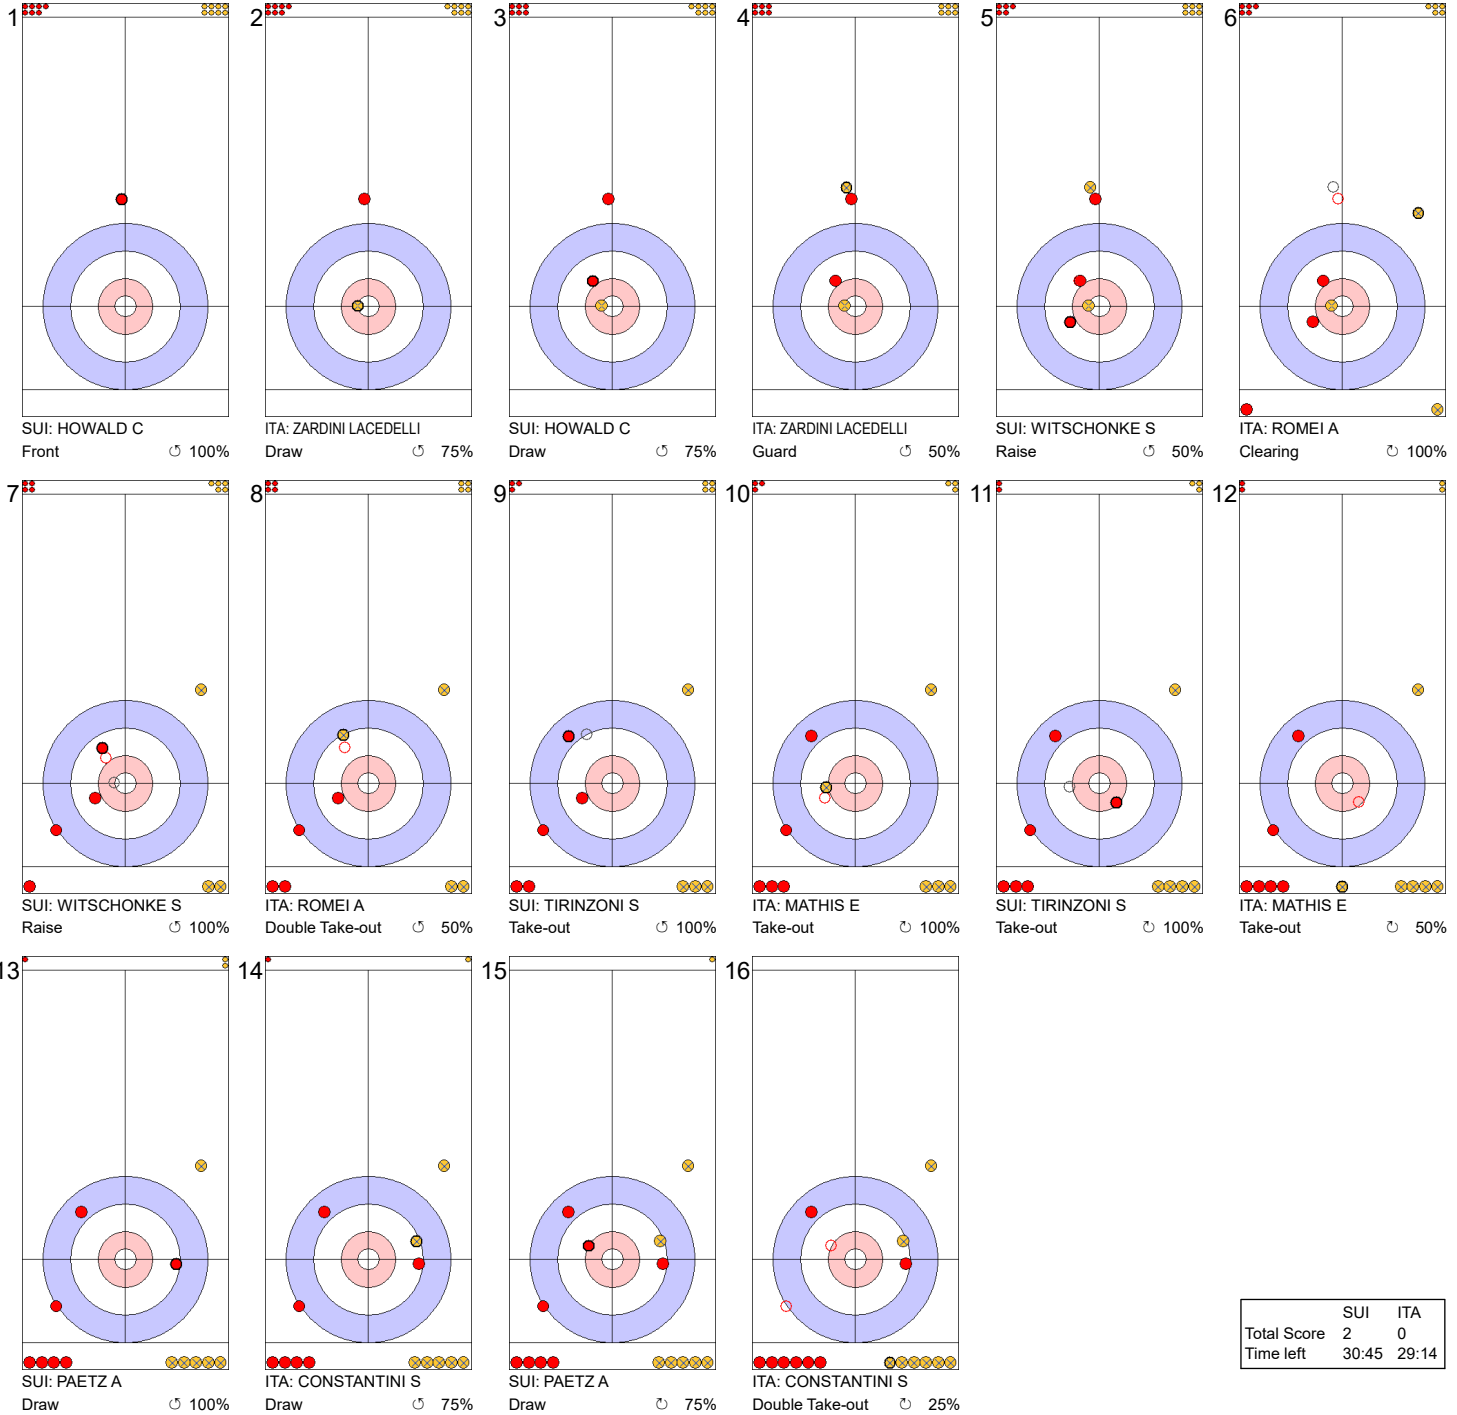

Game - Shot by Shot

End 1 ● **SUI - Switzerland** 0 + 1 (this end) = 1 ● **ITA - Italy** 0 + 0 (this end) = 0

	SUI	ITA
Total Score	1	0
Time left	33:57	33:12

Legend:
 ↻ Clockwise ↺ Counter-clockwise - Not considered

Game - Shot by Shot

End 2 **SUI - Switzerland 1 + 1 (this end) = 2** **ITA - Italy 0 + 0 (this end) = 0**

	SUI	ITA
Total Score	2	0
Time left	30:45	29:14

Legend:
 Clockwise Counter-clockwise - Not considered

Game - Shot by Shot

End 3 ● SUI - Switzerland 2 + 0 (this end) = 2			⊗ ITA - Italy 0 + 0 (this end) = 0		
1 	2 	3 	4 	5 	6
7 	8 	9 	10 	11 	12
13 	14 	15 	16 		

	SUI	ITA
Total Score	2	0
Time left	27:55	26:46

Legend:
↻ Clockwise ↺ Counter-clockwise - Not considered

Game - Shot by Shot

Legend:
 ↻ Clockwise ↺ Counter-clockwise - Not considered

Game - Shot by Shot

End 5 ● **SUI - Switzerland 2 + 5 (this end) = 7** ● **ITA - Italy 1 + 0 (this end) = 1**