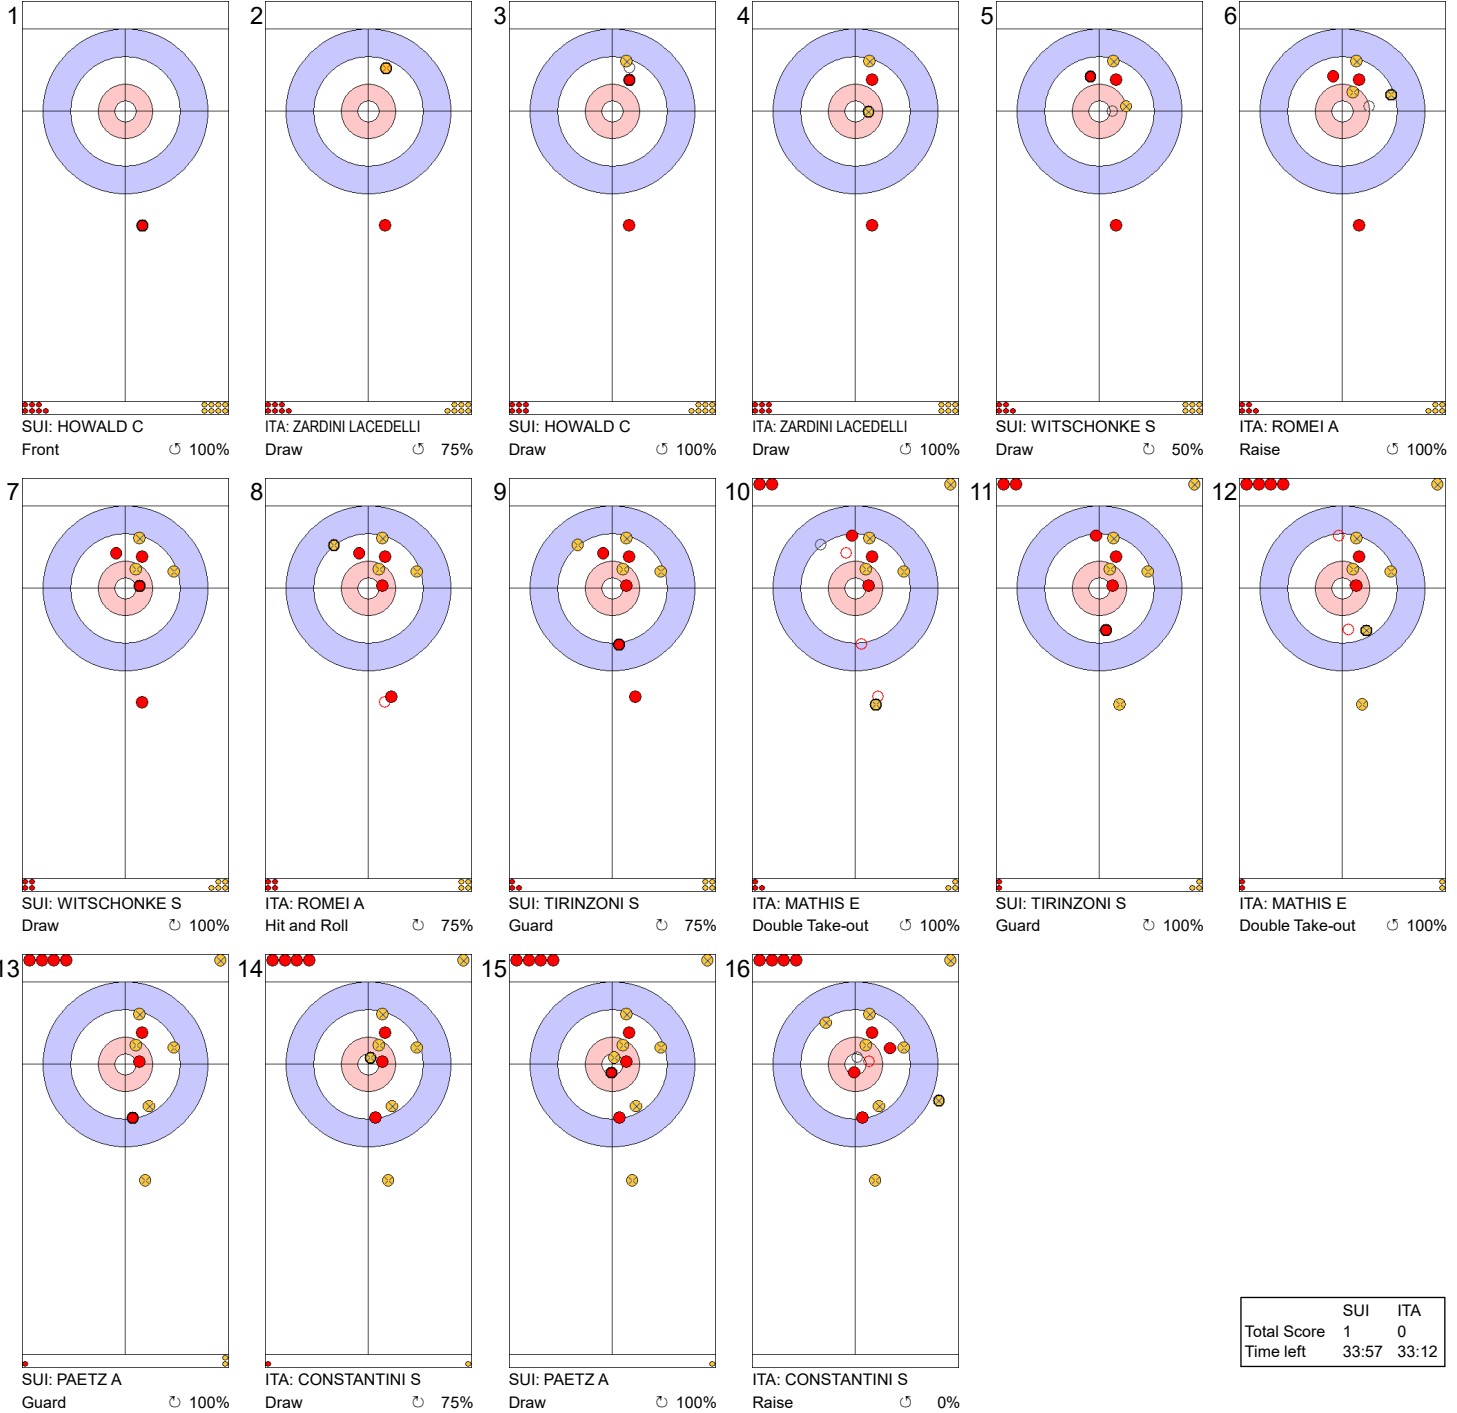

Game - Shot by Shot

End 1 ● **SUI - Switzerland** 0 + 1 (this end) = 1 ● **ITA - Italy** 0 + 0 (this end) = 0

	SUI	ITA
Total Score	1	0
Time left	33:57	33:12

Legend:
 ↻ Clockwise ↺ Counter-clockwise - Not considered

Game - Shot by Shot

End 2 **SUI - Switzerland 1 + 1 (this end) = 2** **ITA - Italy 0 + 0 (this end) = 0**

	SUI	ITA
Total Score	2	0
Time left	30:45	29:14

Legend:
 Clockwise Counter-clockwise - Not considered

Game - Shot by Shot

End 3 ● SUI - Switzerland 2 + 0 (this end) = 2			⊗ ITA - Italy 0 + 0 (this end) = 0		
1 	2 	3 	4 	5 	6
7 	8 	9 	10 	11 	12
13 	14 	15 	16 		

	SUI	ITA
Total Score	2	0
Time left	27:55	26:46

Legend:
↻ Clockwise ↺ Counter-clockwise - Not considered

Game - Shot by Shot

Legend:
 ↻ Clockwise ↺ Counter-clockwise - Not considered

Game - Shot by Shot

End 5 ● **SUI - Switzerland 2 + 5 (this end) = 7** ● **ITA - Italy 1 + 0 (this end) = 1**