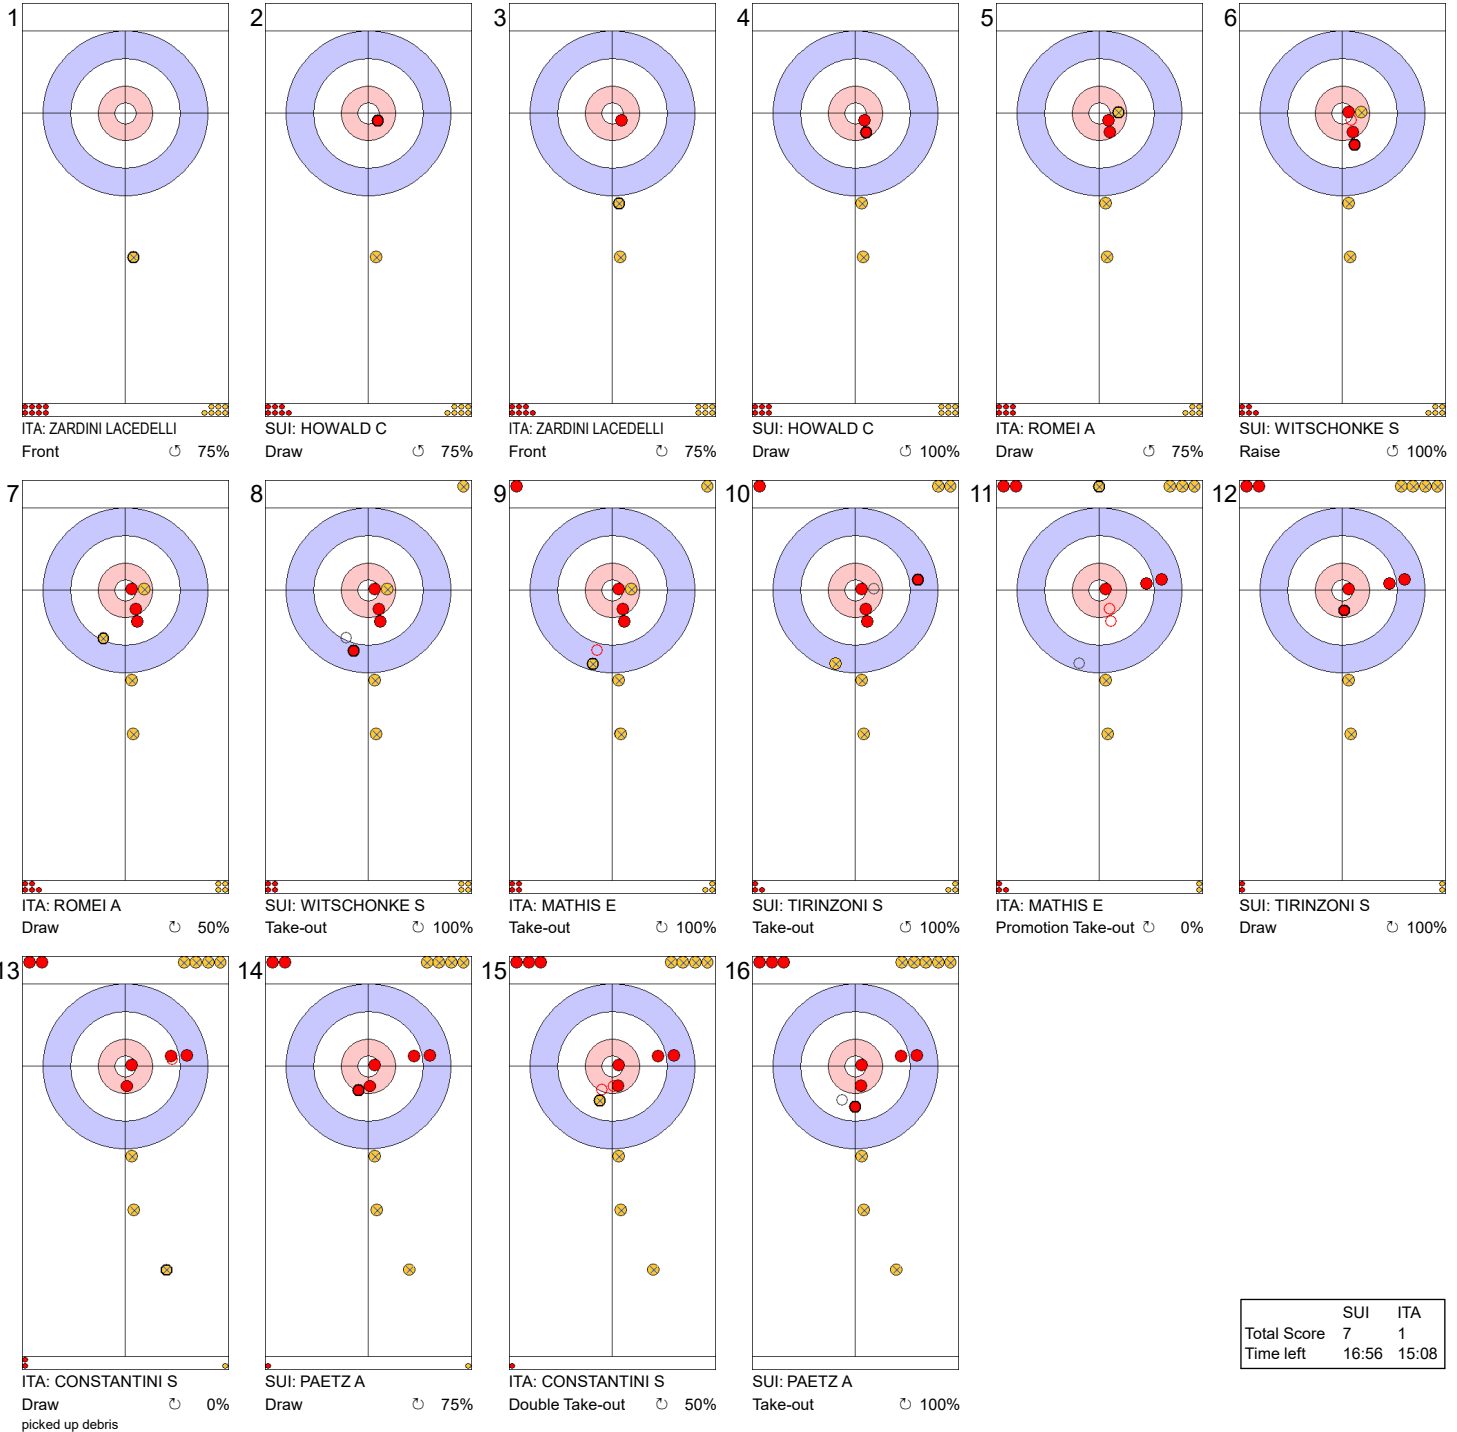

Game - Shot by Shot

End 3 ● SUI - Switzerland 2 + 0 (this end) = 2			⊗ ITA - Italy 0 + 0 (this end) = 0		
1 	2 	3 	4 	5 	6
7 	8 	9 	10 	11 	12
13 	14 	15 	16 		

	SUI	ITA
Total Score	2	0
Time left	27:55	26:46

Legend:
↻ Clockwise ↺ Counter-clockwise - Not considered

Game - Shot by Shot

Legend:
 ↻ Clockwise ↺ Counter-clockwise - Not considered

Game - Shot by Shot

End 5 ● **SUI - Switzerland 2 + 5 (this end) = 7** ● **ITA - Italy 1 + 0 (this end) = 1**

	SUI	ITA
Total Score	7	1
Time left	16:56	15:08

Legend:
 ↻ Clockwise ↺ Counter-clockwise - Not considered

Game - Shot by Shot

End 6 ● **SUI - Switzerland 7 + 0 (this end) = 7** ● **ITA - Italy 1 + 1 (this end) = 2**

	SUI	ITA
Total Score	7	2
Time left	14:26	12:26

Legend:
 ⤴ Clockwise ⤵ Counter-clockwise - Not considered