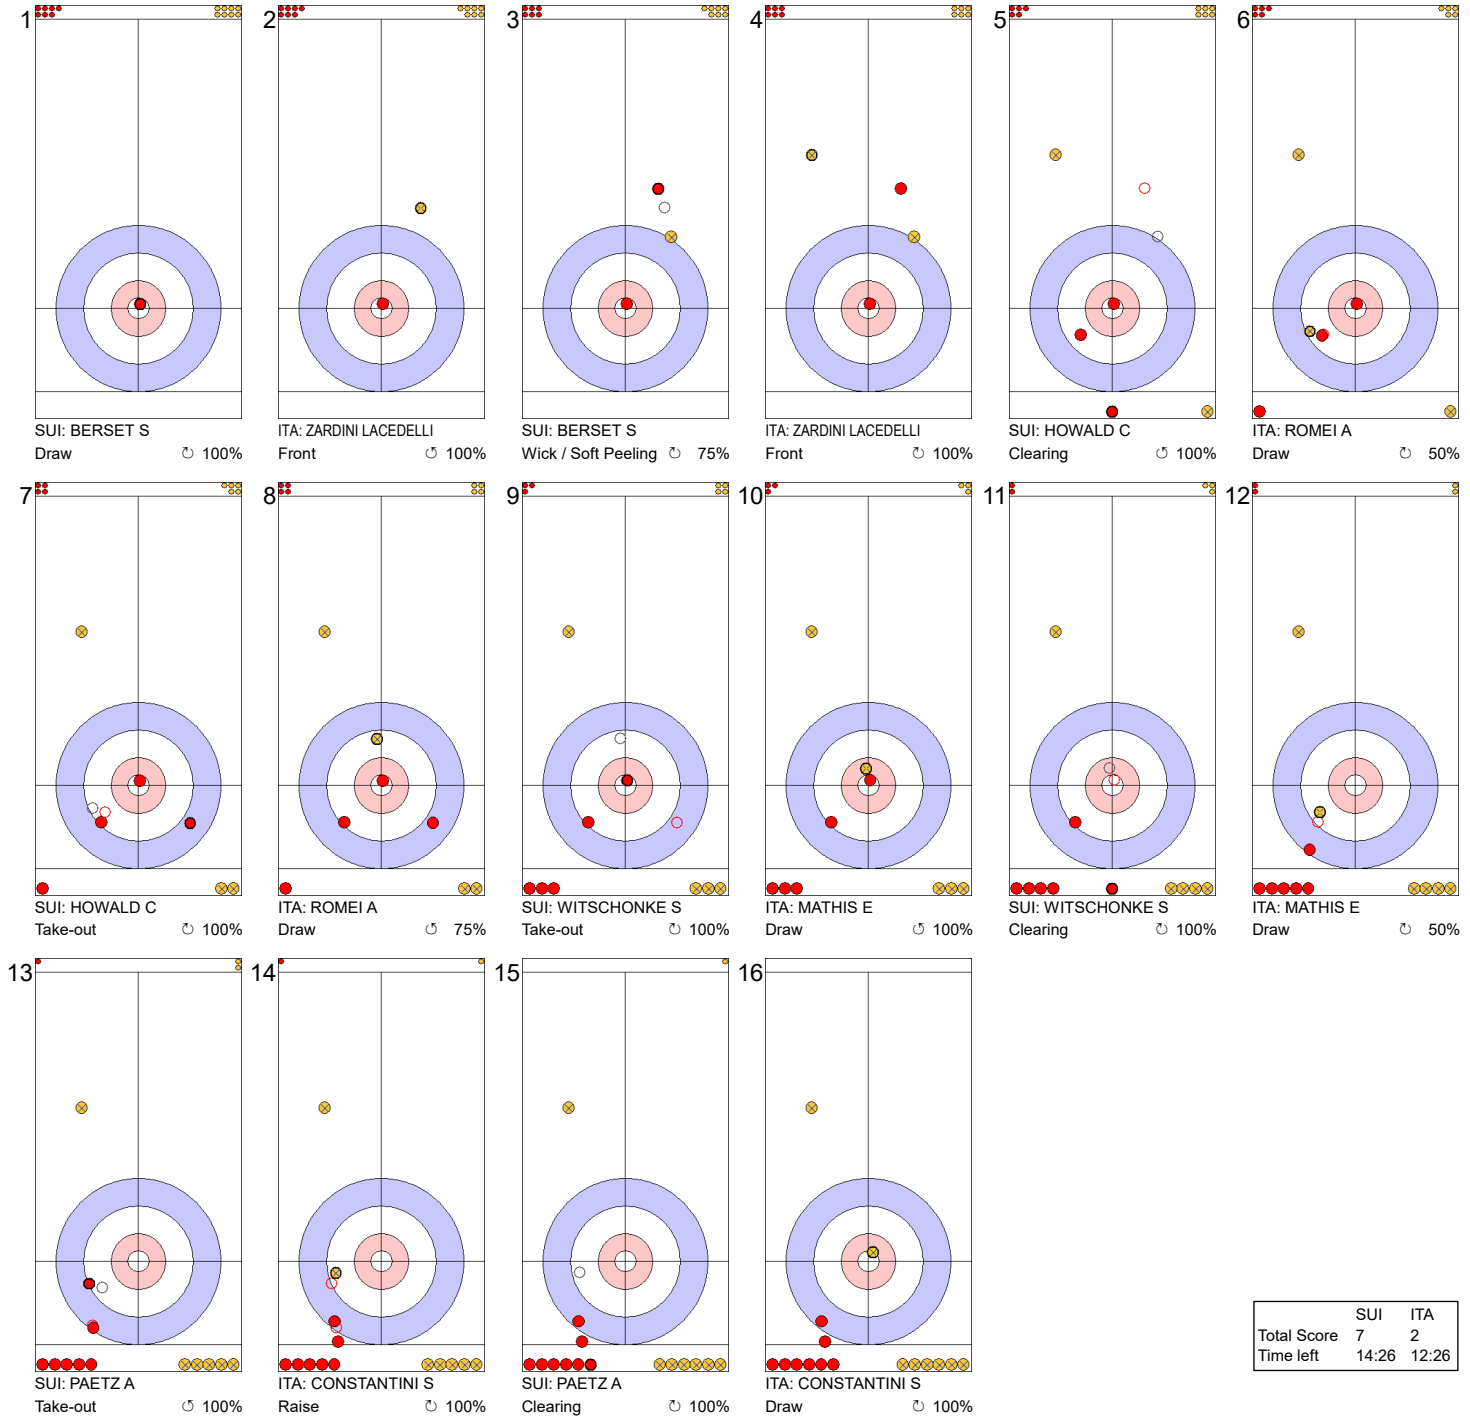

Game - Shot by Shot

End 3 ● SUI - Switzerland 2 + 0 (this end) = 2			⊗ ITA - Italy 0 + 0 (this end) = 0		
1 	2 	3 	4 	5 	6
7 	8 	9 	10 	11 	12
13 	14 	15 	16 		

	SUI	ITA
Total Score	2	0
Time left	27:55	26:46

Legend:
↻ Clockwise ↺ Counter-clockwise - Not considered

Game - Shot by Shot

Legend:
 ↻ Clockwise ↺ Counter-clockwise - Not considered

Game - Shot by Shot

End 5 ● **SUI - Switzerland 2 + 5 (this end) = 7** ● **ITA - Italy 1 + 0 (this end) = 1**

	SUI	ITA
Total Score	7	1
Time left	16:56	15:08

Legend:
 ↻ Clockwise ↺ Counter-clockwise - Not considered

Game - Shot by Shot

End 6 ● **SUI - Switzerland 7 + 0 (this end) = 7** ● **ITA - Italy 1 + 1 (this end) = 2**

	SUI	ITA
Total Score	7	2
Time left	14:26	12:26

Legend:
 ⤴ Clockwise ⤵ Counter-clockwise - Not considered