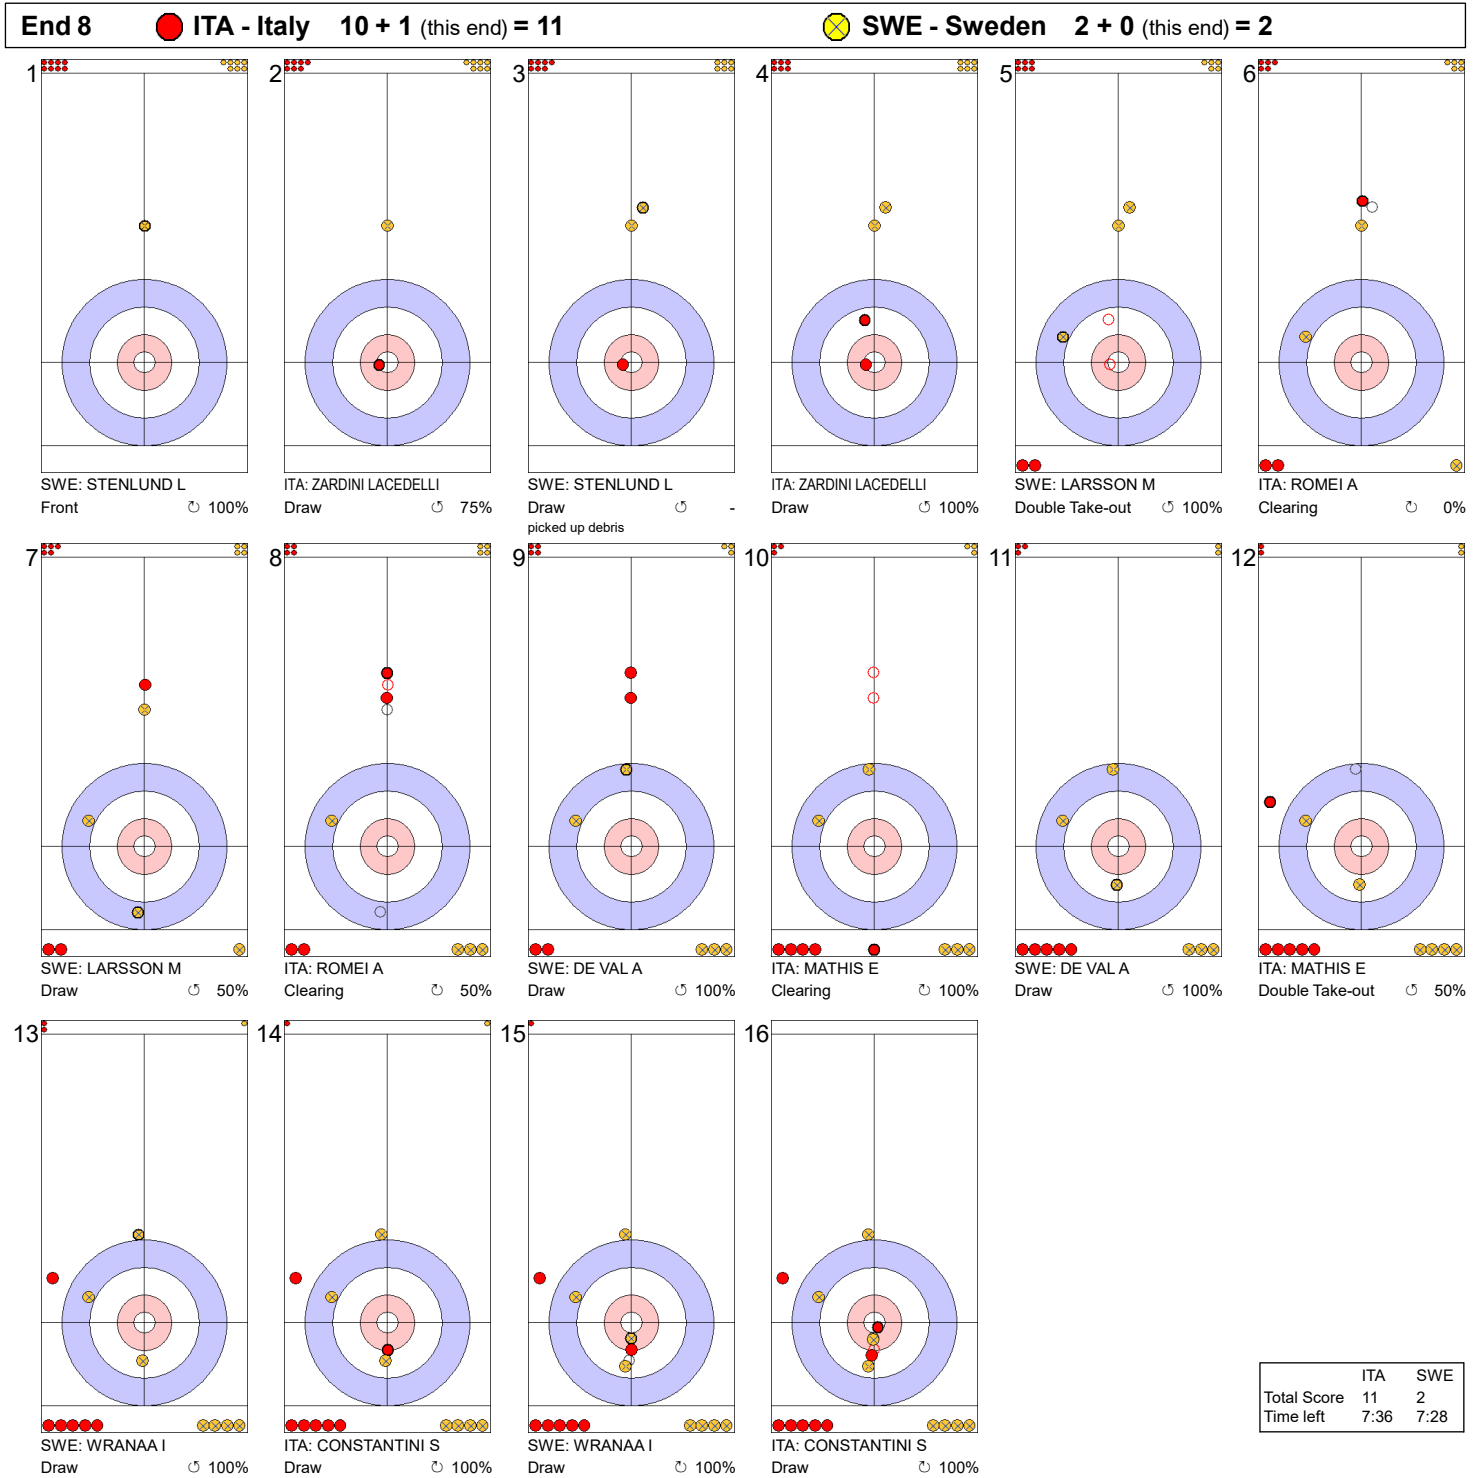

Game - Shot by Shot

Legend:
 ↻ Clockwise ↺ Counter-clockwise - Not considered

Game - Shot by Shot

Legend:
 ↻ Clockwise ↺ Counter-clockwise - Not considered

Game - Shot by Shot

End 3 ● **ITA - Italy 5 + 2 (this end) = 7** ● **SWE - Sweden 0 + 0 (this end) = 0**

	ITA	SWE
Total Score	7	0
Time left	26:12	23:57

Legend:
 ↻ Clockwise ↺ Counter-clockwise - Not considered

Game - Shot by Shot

Legend:
 ↻ Clockwise ↺ Counter-clockwise - Not considered

Game - Shot by Shot

End 5 ● **ITA - Italy** **8 + 2 (this end) = 10** ● **SWE - Sweden** **0 + 0 (this end) = 0**

	ITA	SWE
Total Score	10	0
Time left	16:58	15:06

Legend:
 ↻ Clockwise ↺ Counter-clockwise - Not considered

Game - Shot by Shot

Legend:
 ↻ Clockwise ↺ Counter-clockwise - Not considered

Game - Shot by Shot

Legend:
 ↻ Clockwise ↺ Counter-clockwise - Not considered

Game - Shot by Shot

Legend:
 ↻ Clockwise ↺ Counter-clockwise - Not considered