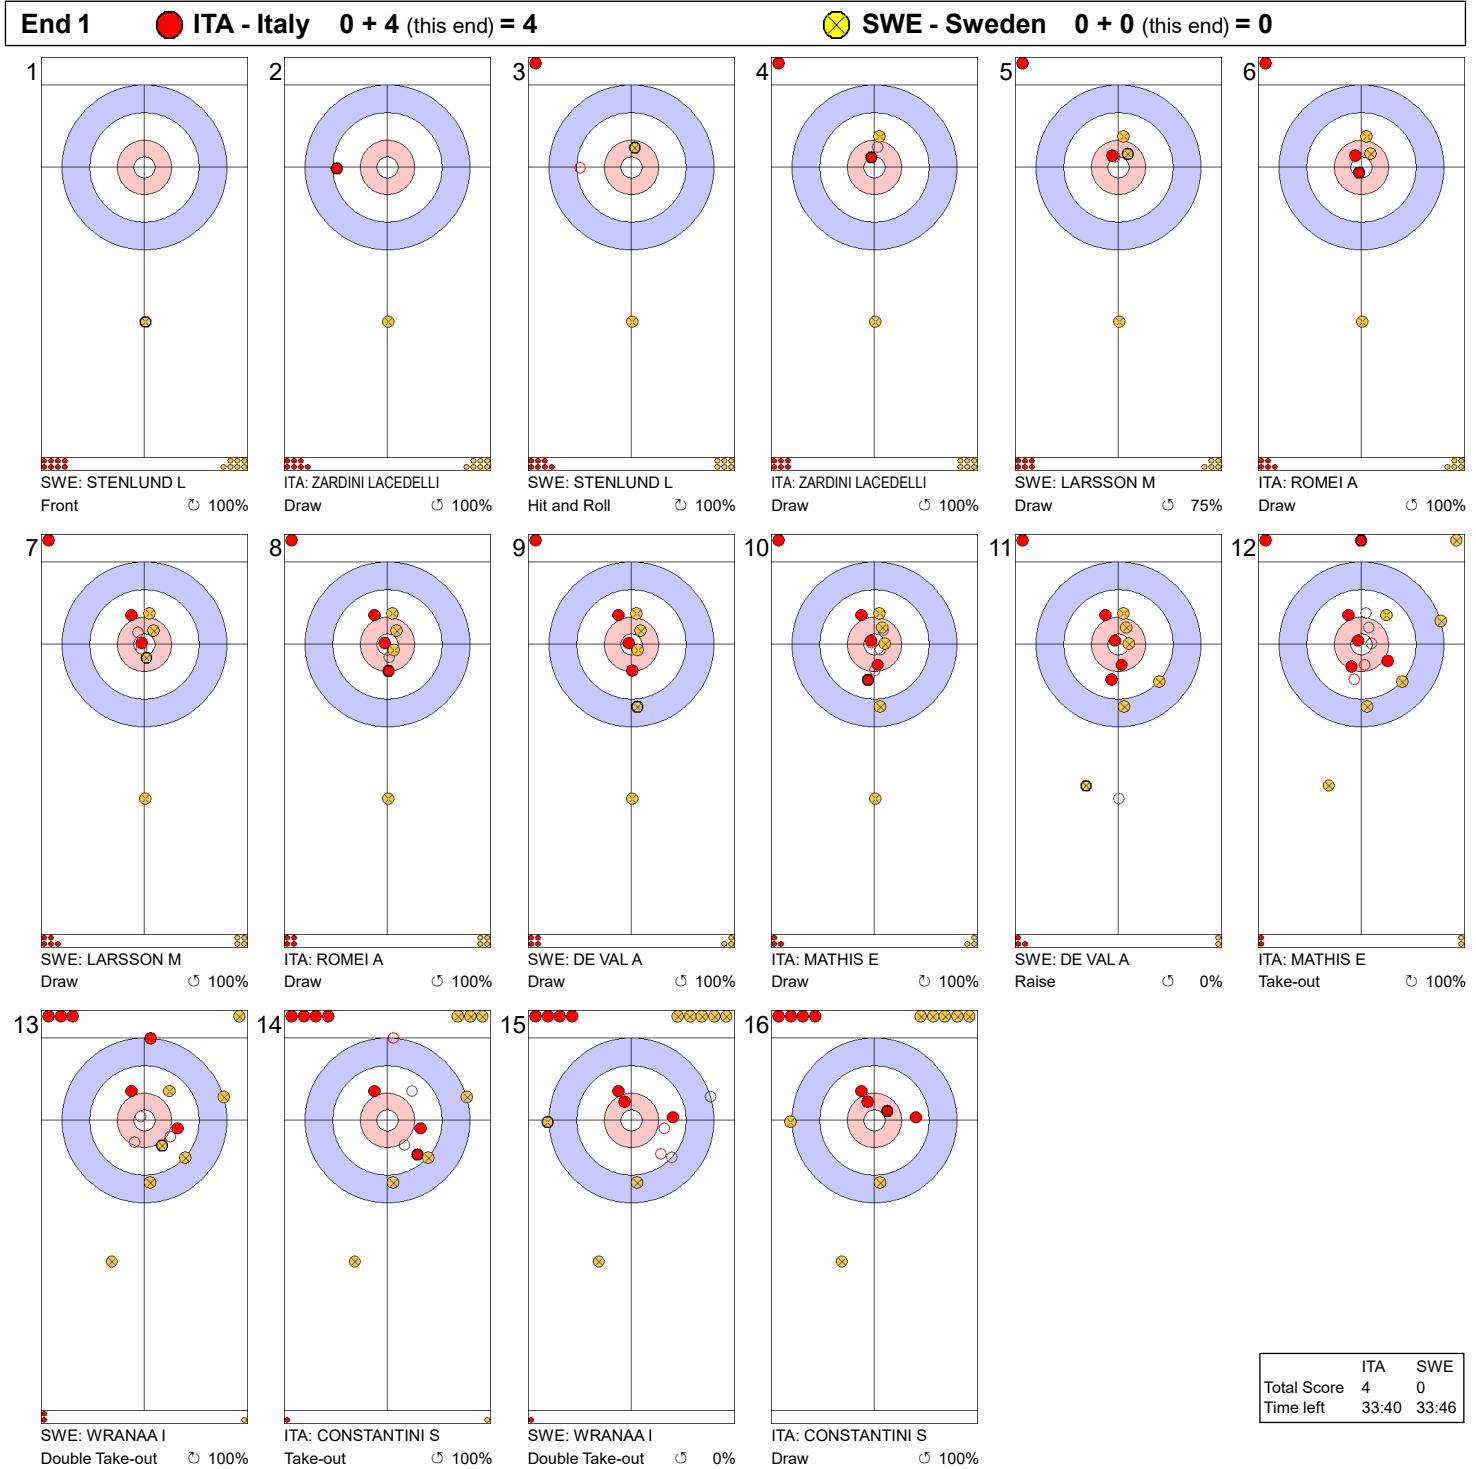

Game - Shot by Shot

Legend:
 ↻ Clockwise ↺ Counter-clockwise - Not considered

Game - Shot by Shot

Legend:
 ↻ Clockwise ↺ Counter-clockwise - Not considered

Game - Shot by Shot

End 3 ● **ITA - Italy 5 + 2 (this end) = 7** ● **SWE - Sweden 0 + 0 (this end) = 0**

	ITA	SWE
Total Score	7	0
Time left	26:12	23:57

Legend:
 ↻ Clockwise ↺ Counter-clockwise - Not considered

Game - Shot by Shot

Legend:
 ↻ Clockwise ↺ Counter-clockwise - Not considered

Game - Shot by Shot

End 5 ● **ITA - Italy** **8 + 2 (this end) = 10** ● **SWE - Sweden** **0 + 0 (this end) = 0**

	ITA	SWE
Total Score	10	0
Time left	16:58	15:06

Legend:
 ↻ Clockwise ↺ Counter-clockwise - Not considered

Game - Shot by Shot

Legend:
 ↻ Clockwise ↺ Counter-clockwise - Not considered

Game - Shot by Shot

Legend:
 ↻ Clockwise ↺ Counter-clockwise - Not considered

Game - Shot by Shot

Legend:
 ↻ Clockwise ↺ Counter-clockwise - Not considered