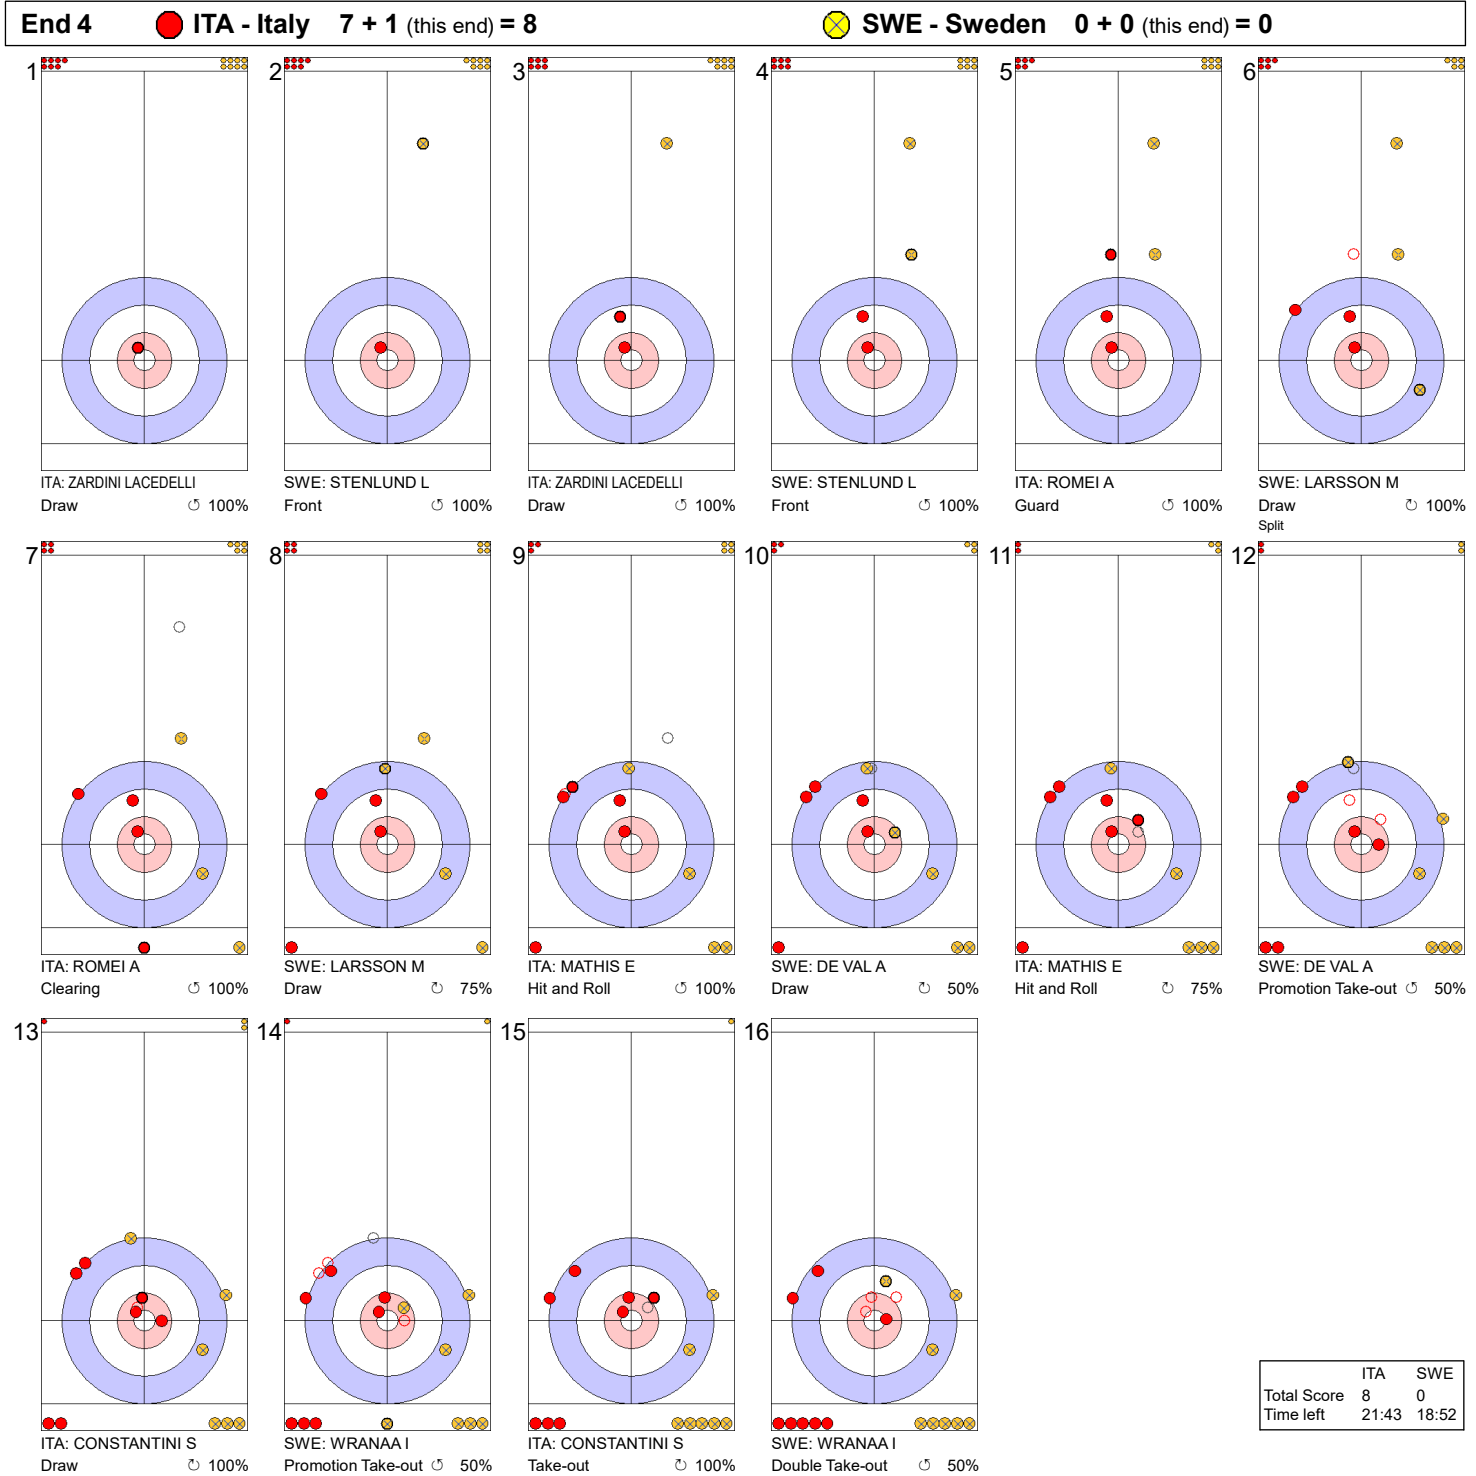

Game - Shot by Shot

Legend:
 ↻ Clockwise ↺ Counter-clockwise - Not considered

Game - Shot by Shot

Legend:
 ↻ Clockwise ↺ Counter-clockwise - Not considered

Game - Shot by Shot

End 3 ● **ITA - Italy 5 + 2 (this end) = 7** ● **SWE - Sweden 0 + 0 (this end) = 0**

	ITA	SWE
Total Score	7	0
Time left	26:12	23:57

Legend:
 ↻ Clockwise ↺ Counter-clockwise - Not considered

Game - Shot by Shot

Legend:
 ↻ Clockwise ↺ Counter-clockwise - Not considered

Game - Shot by Shot

End 5 ● **ITA - Italy** **8 + 2 (this end) = 10** ● **SWE - Sweden** **0 + 0 (this end) = 0**

	ITA	SWE
Total Score	10	0
Time left	16:58	15:06

Legend:
 ↻ Clockwise ↺ Counter-clockwise - Not considered

Game - Shot by Shot

Legend:
 ↻ Clockwise ↺ Counter-clockwise - Not considered

Game - Shot by Shot

Legend:
 ↻ Clockwise ↺ Counter-clockwise - Not considered

Game - Shot by Shot

Legend:
 ↻ Clockwise ↺ Counter-clockwise - Not considered