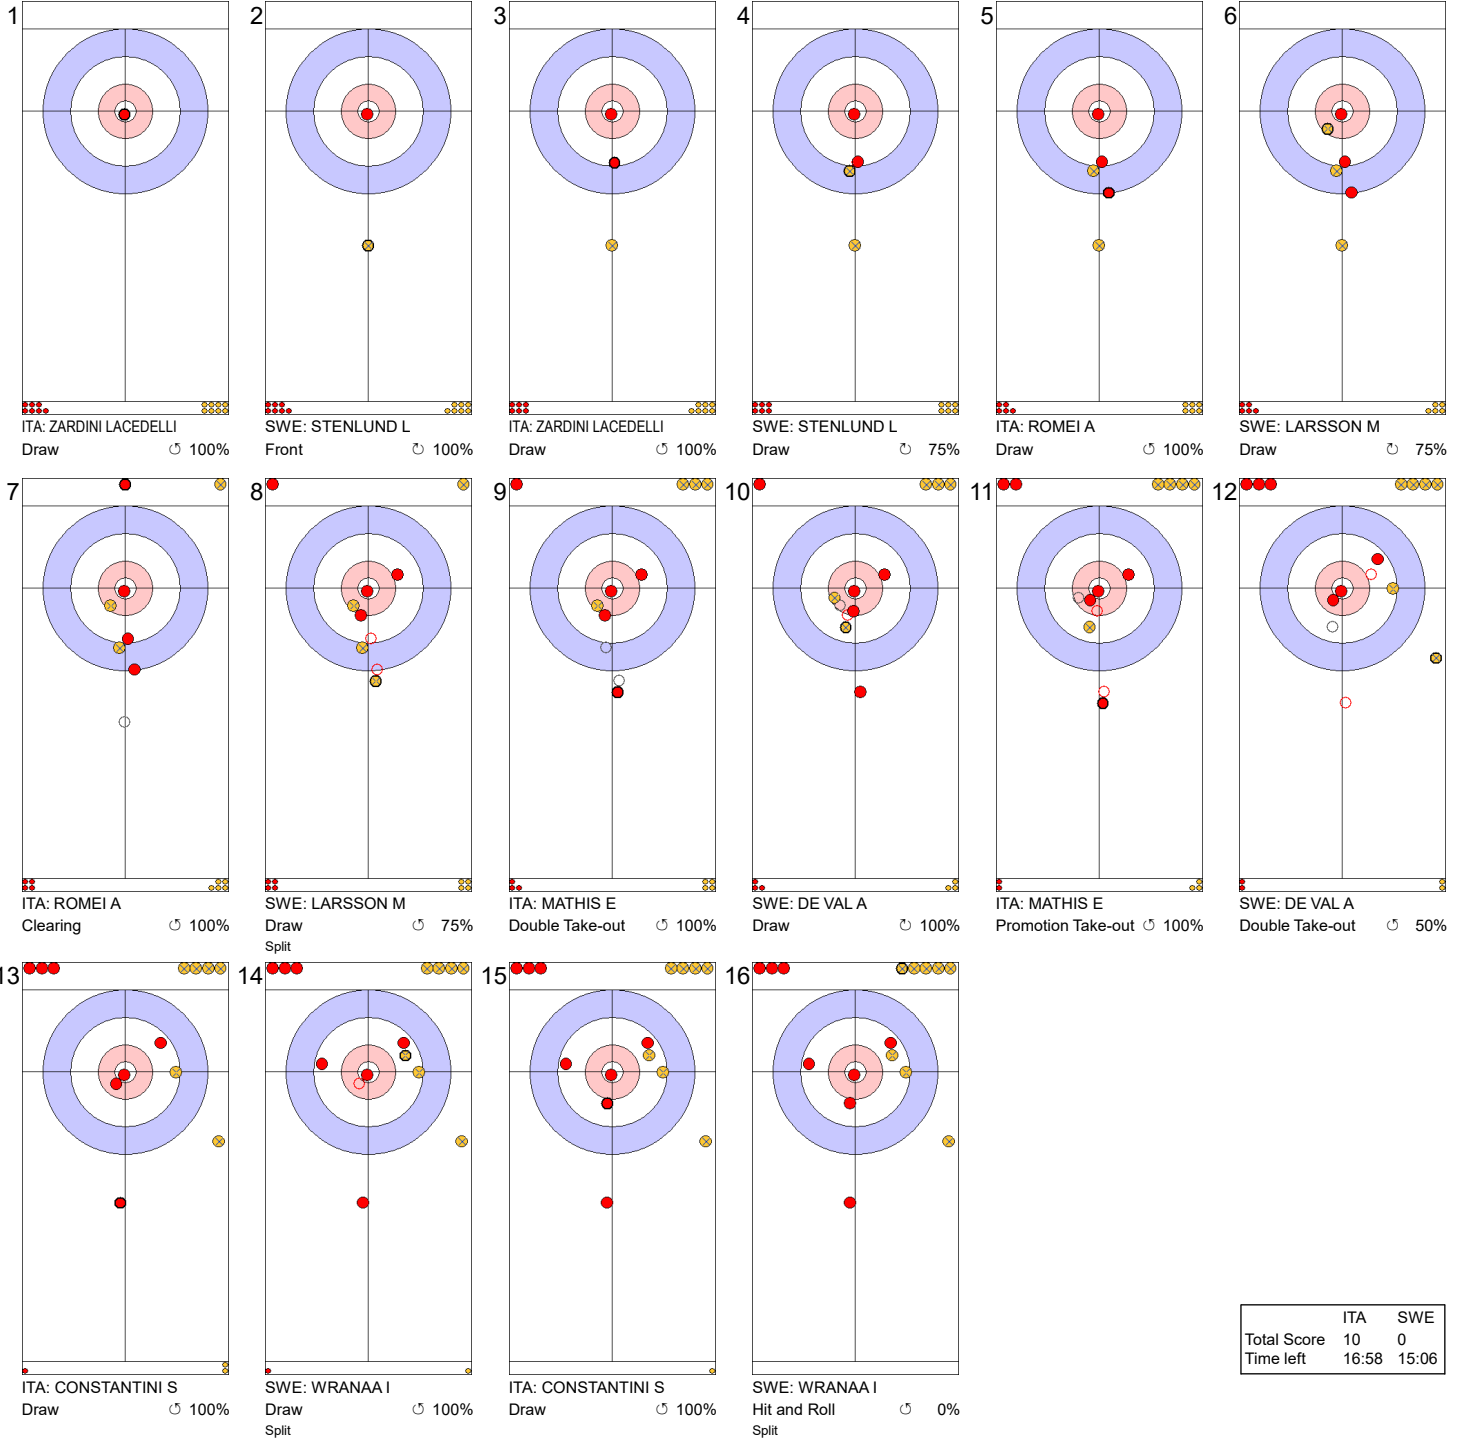

Game - Shot by Shot

Legend:
 ↻ Clockwise ↺ Counter-clockwise - Not considered

Game - Shot by Shot

Legend:
 ↻ Clockwise ↺ Counter-clockwise - Not considered

Game - Shot by Shot

End 3 ● **ITA - Italy 5 + 2 (this end) = 7** ● **SWE - Sweden 0 + 0 (this end) = 0**

	ITA	SWE
Total Score	7	0
Time left	26:12	23:57

Legend:
 ↻ Clockwise ↺ Counter-clockwise - Not considered

Game - Shot by Shot

Legend:
 ↻ Clockwise ↺ Counter-clockwise - Not considered

Game - Shot by Shot

End 5 ● **ITA - Italy** **8 + 2 (this end) = 10** ● **SWE - Sweden** **0 + 0 (this end) = 0**

	ITA	SWE
Total Score	10	0
Time left	16:58	15:06

Legend:
 ↻ Clockwise ↺ Counter-clockwise - Not considered

Game - Shot by Shot

Legend:
 ↻ Clockwise ↺ Counter-clockwise - Not considered

Game - Shot by Shot

Legend:
 ↻ Clockwise ↺ Counter-clockwise - Not considered

Game - Shot by Shot

Legend:
 ↻ Clockwise ↺ Counter-clockwise - Not considered