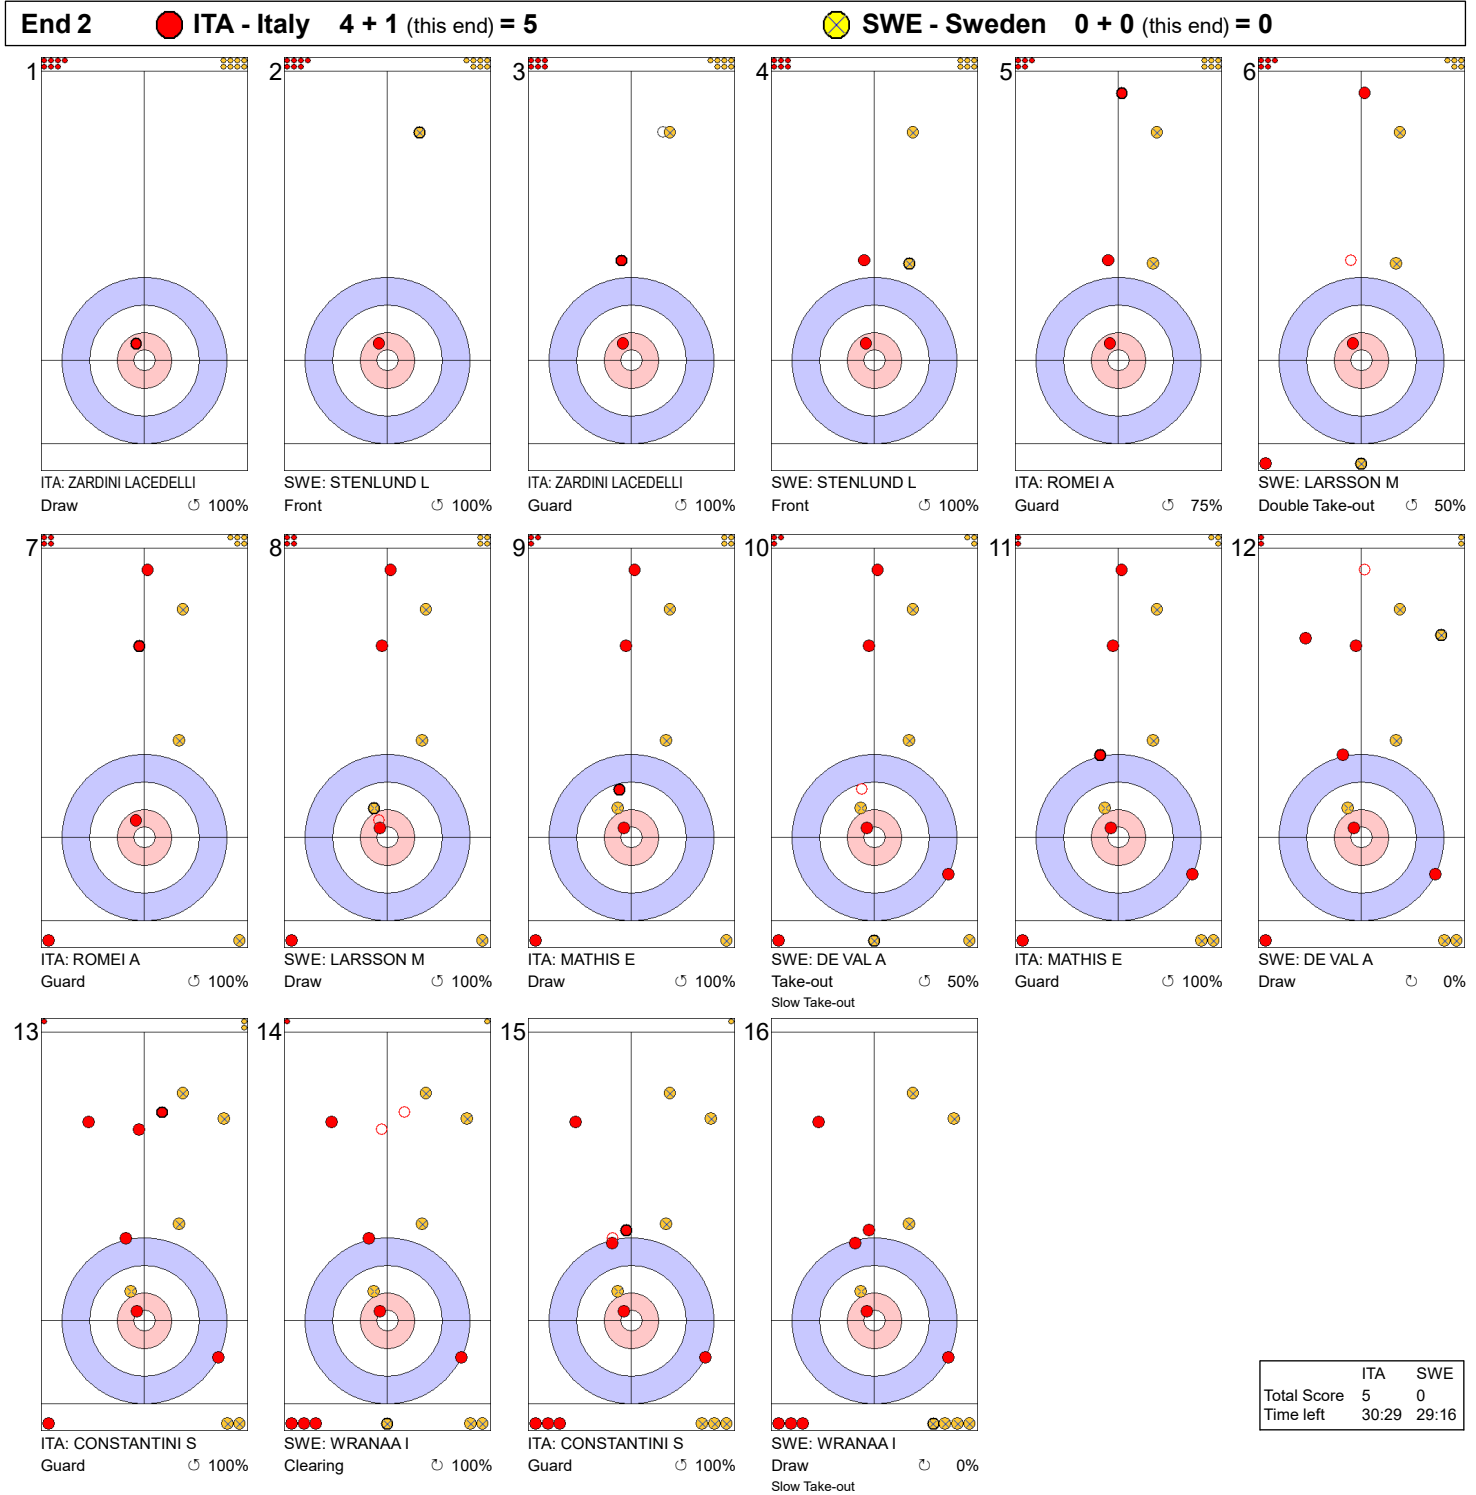

Game - Shot by Shot

Legend:
 ↻ Clockwise ↺ Counter-clockwise - Not considered

Game - Shot by Shot

Legend:
 ↻ Clockwise ↺ Counter-clockwise - Not considered

Game - Shot by Shot

End 3 ● **ITA - Italy 5 + 2 (this end) = 7** ● **SWE - Sweden 0 + 0 (this end) = 0**

	ITA	SWE
Total Score	7	0
Time left	26:12	23:57

Legend:
 ↻ Clockwise ↺ Counter-clockwise - Not considered

Game - Shot by Shot

Legend:
 ↻ Clockwise ↺ Counter-clockwise - Not considered

Game - Shot by Shot

End 5 ● **ITA - Italy** **8 + 2 (this end) = 10** ● **SWE - Sweden** **0 + 0 (this end) = 0**

	ITA	SWE
Total Score	10	0
Time left	16:58	15:06

Legend:
 ↻ Clockwise ↺ Counter-clockwise - Not considered

Game - Shot by Shot

Legend:
 ↻ Clockwise ↺ Counter-clockwise - Not considered

Game - Shot by Shot

Legend:
 ↻ Clockwise ↺ Counter-clockwise - Not considered

Game - Shot by Shot

Legend:
 ↻ Clockwise ↺ Counter-clockwise - Not considered