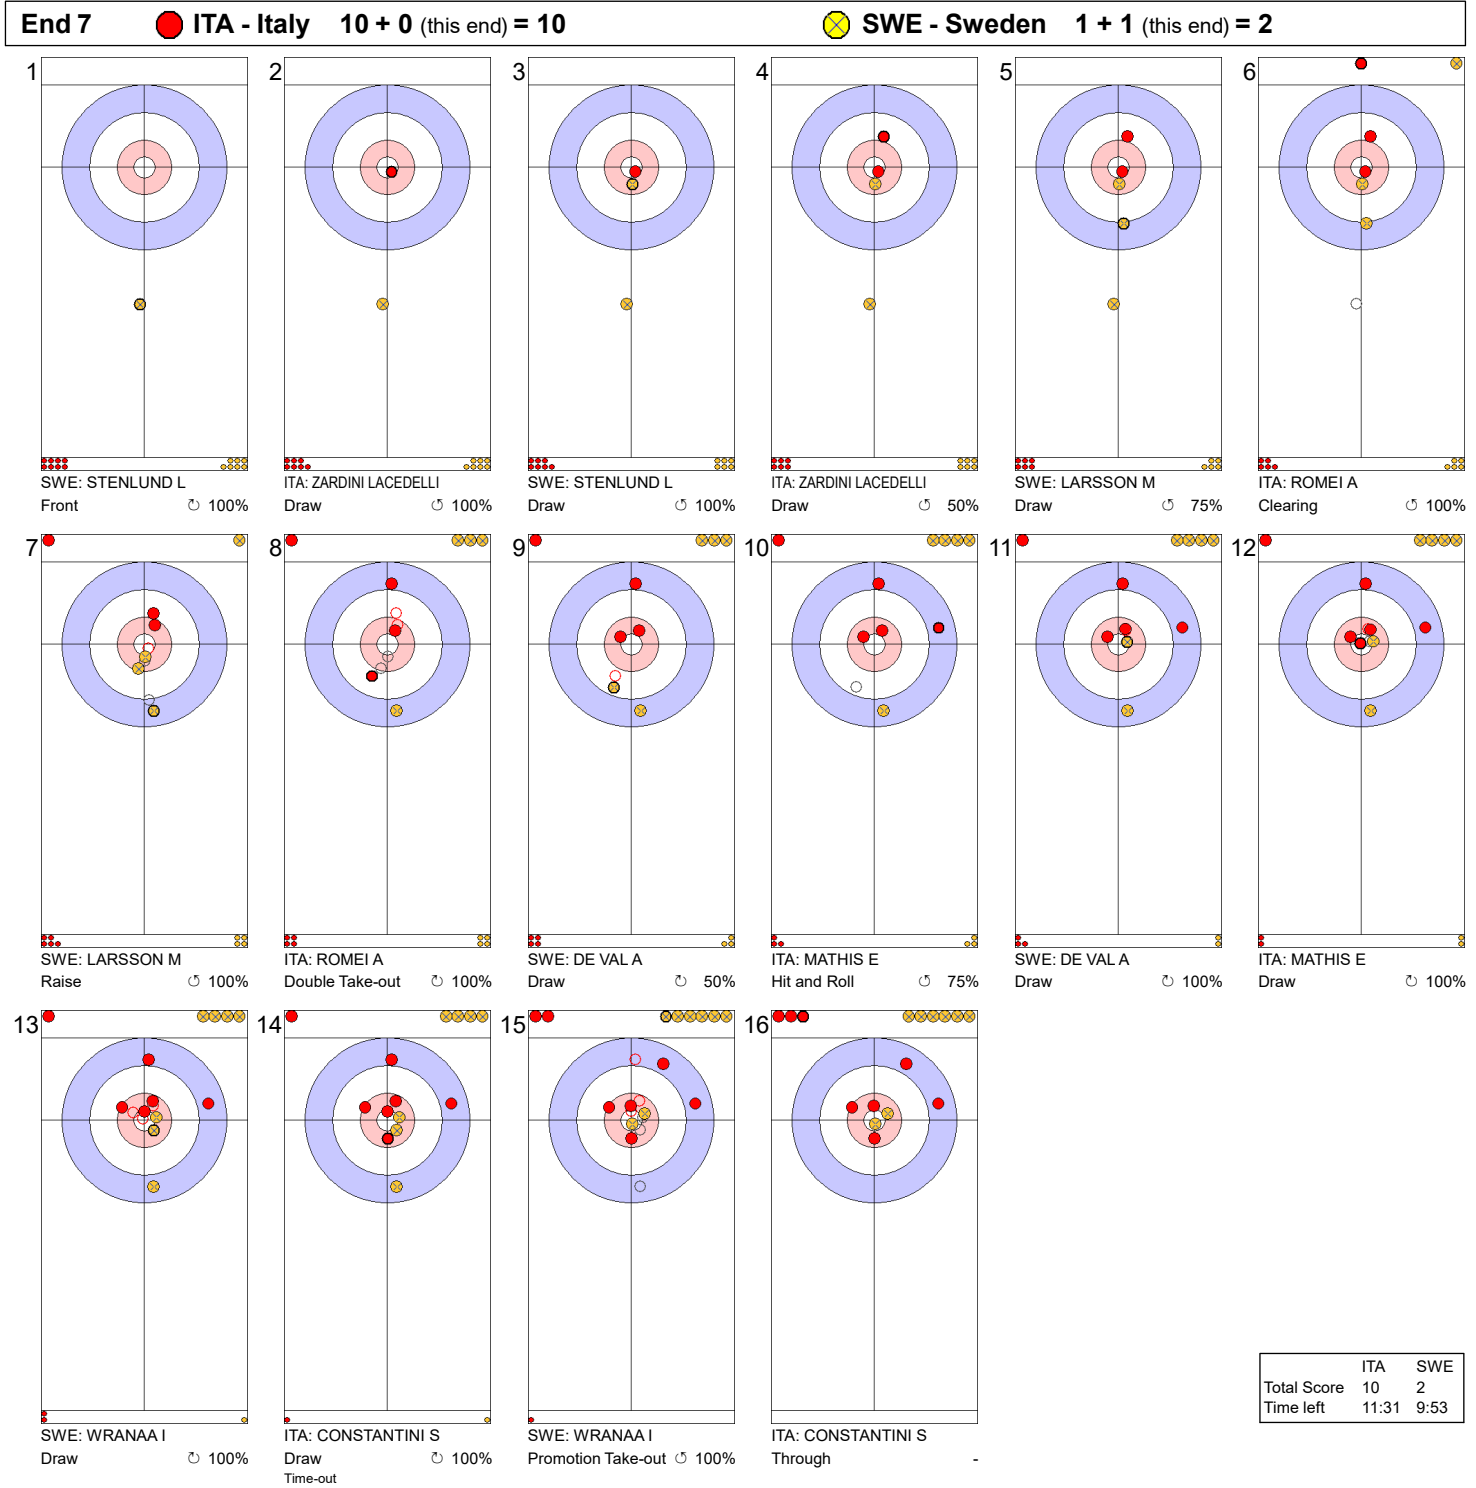

Game - Shot by Shot

Legend:
 ↻ Clockwise ↺ Counter-clockwise - Not considered

Game - Shot by Shot

Legend:
 ↻ Clockwise ↺ Counter-clockwise - Not considered

Game - Shot by Shot

End 3 ● **ITA - Italy 5 + 2 (this end) = 7** ● **SWE - Sweden 0 + 0 (this end) = 0**

	ITA	SWE
Total Score	7	0
Time left	26:12	23:57

Legend:
 ↻ Clockwise ↺ Counter-clockwise - Not considered

Game - Shot by Shot

Legend:
 ↻ Clockwise ↺ Counter-clockwise - Not considered

Game - Shot by Shot

End 5 ● **ITA - Italy** **8 + 2 (this end) = 10** ● **SWE - Sweden** **0 + 0 (this end) = 0**

	ITA	SWE
Total Score	10	0
Time left	16:58	15:06

Legend:
 ↻ Clockwise ↺ Counter-clockwise - Not considered

Game - Shot by Shot

Legend:
 ↻ Clockwise ↺ Counter-clockwise - Not considered

Game - Shot by Shot

Legend:
 ↻ Clockwise ↺ Counter-clockwise - Not considered

Game - Shot by Shot

Legend:
 ↻ Clockwise ↺ Counter-clockwise - Not considered