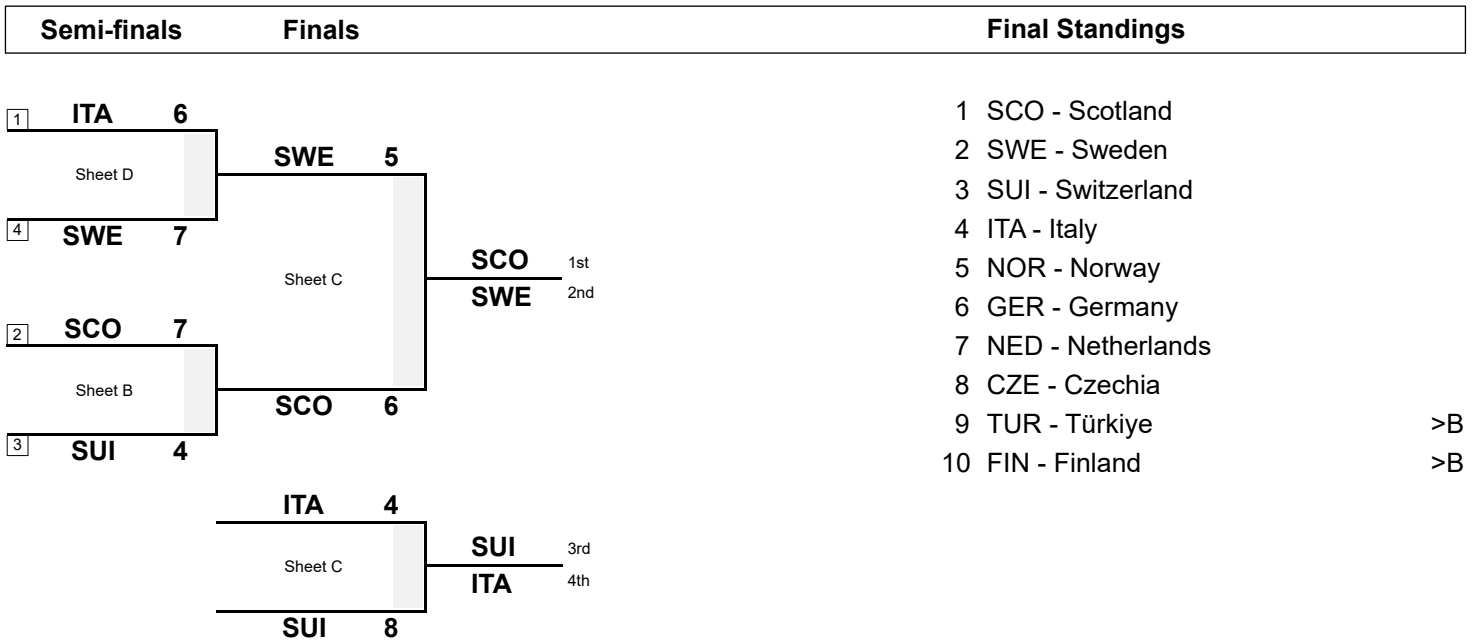

**Session Results and Standings**

Sheet	Team	LSFE	1	2	3	4	5	6	7	8	9	10	Extra Ends	Total
C	SCO - Scotland	*	2	0	1	0	0	1	0	0	1	0	1	6
	SWE - Sweden		0	2	0	1	0	0	0	1	0	1	0	5

**Play-offs Bracket**

**Legend:**  
>B To B-Division      LSFE(\*) Last Stone First End