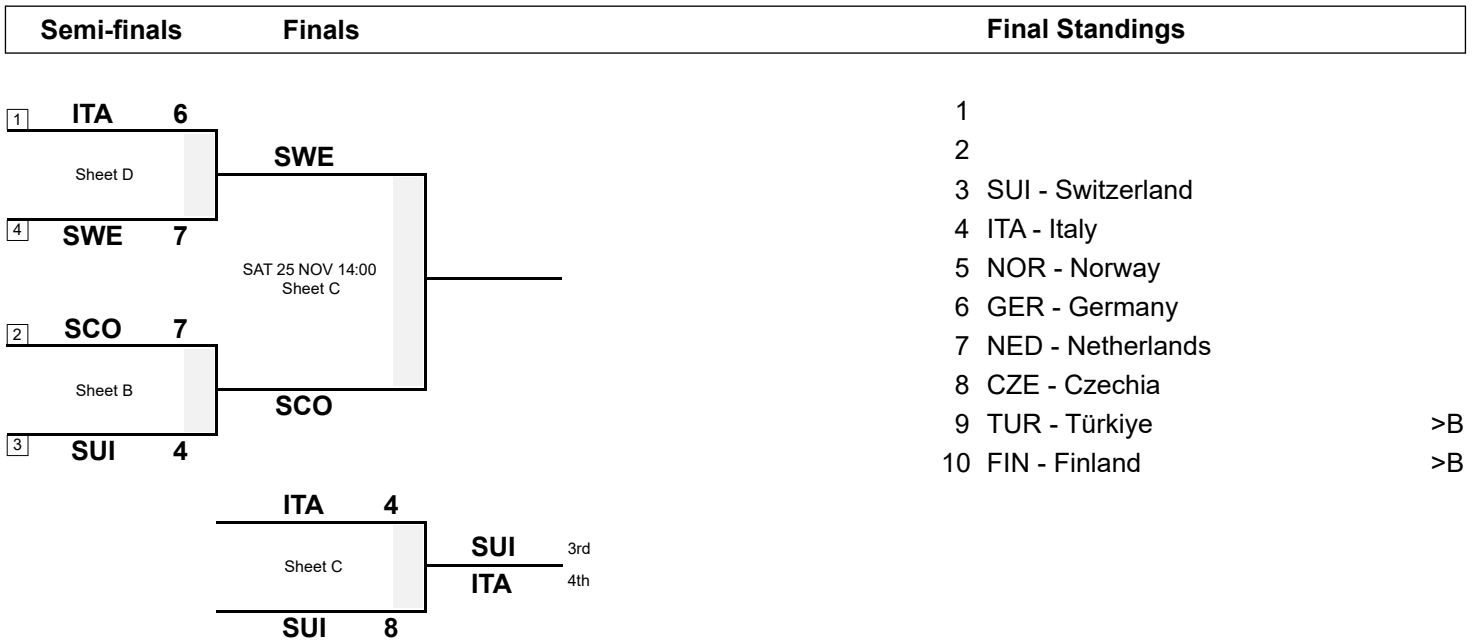

Session Results and Standings

| Sheet | Team | LSFE | 1 | 2 | 3 | 4 | 5 | 6 | 7 | 8 | 9 | 10 | Extra Ends | Total |
|-------|-------------------|------|---|---|---|---|---|---|---|---|---|----|------------|-------|
| C | ITA - Italy | * | 0 | 0 | 1 | 0 | 0 | 0 | 2 | 0 | 0 | 1 | 0 | 4 |
| | SUI - Switzerland | | 0 | 0 | 0 | 2 | 0 | 1 | 0 | 1 | 0 | 0 | 4 | 8 |

Play-offs Bracket

Legend:
>B To B-Division

LSFE(*) Last Stone First End