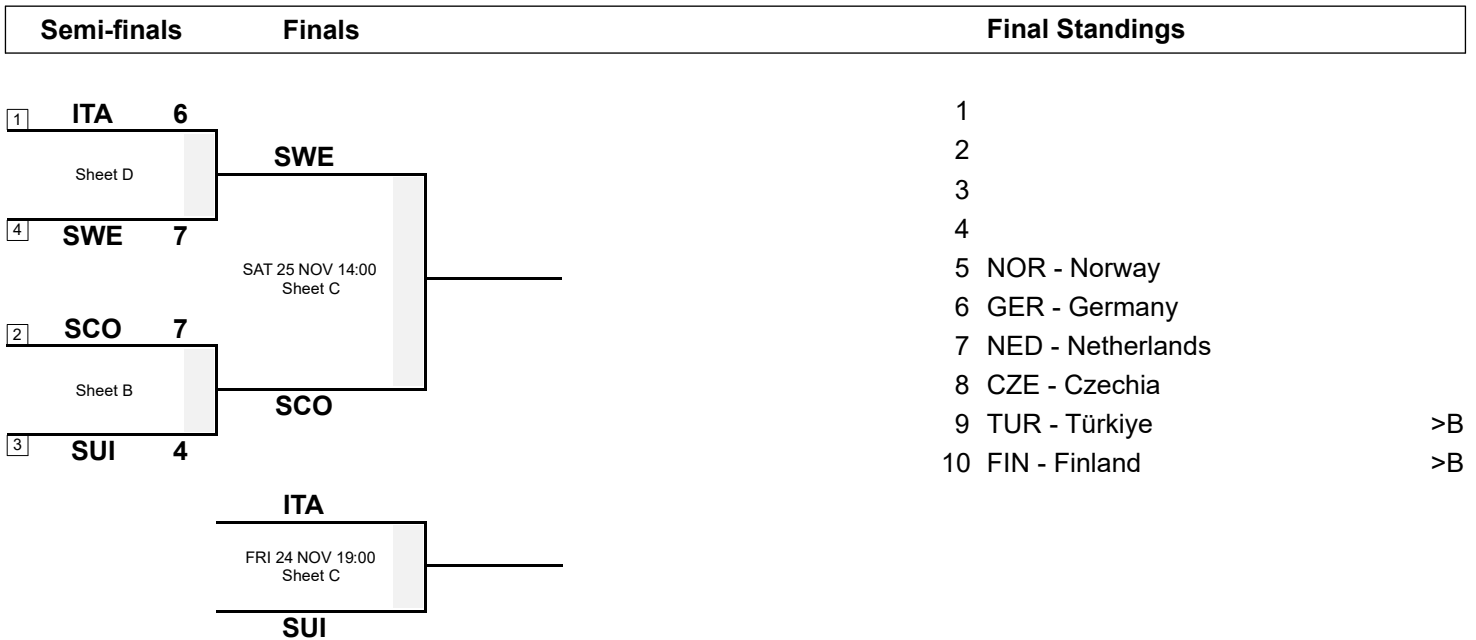

Session Results and Standings

Sheet	Team	LSFE	1	2	3	4	5	6	7	8	9	10	Extra Ends	Total
B	SCO - Scotland	*	1	0	2	0	0	0	0	3	0	1		7
	SUI - Switzerland		0	1	0	0	0	1	0	0	2	0		4
D	ITA - Italy	*	2	0	2	0	0	0	1	0	1	0		6
	SWE - Sweden		0	2	0	1	0	1	0	2	0	1		7

Play-offs Bracket

Legend:
>B To B-Division LSFE(*) Last Stone First End