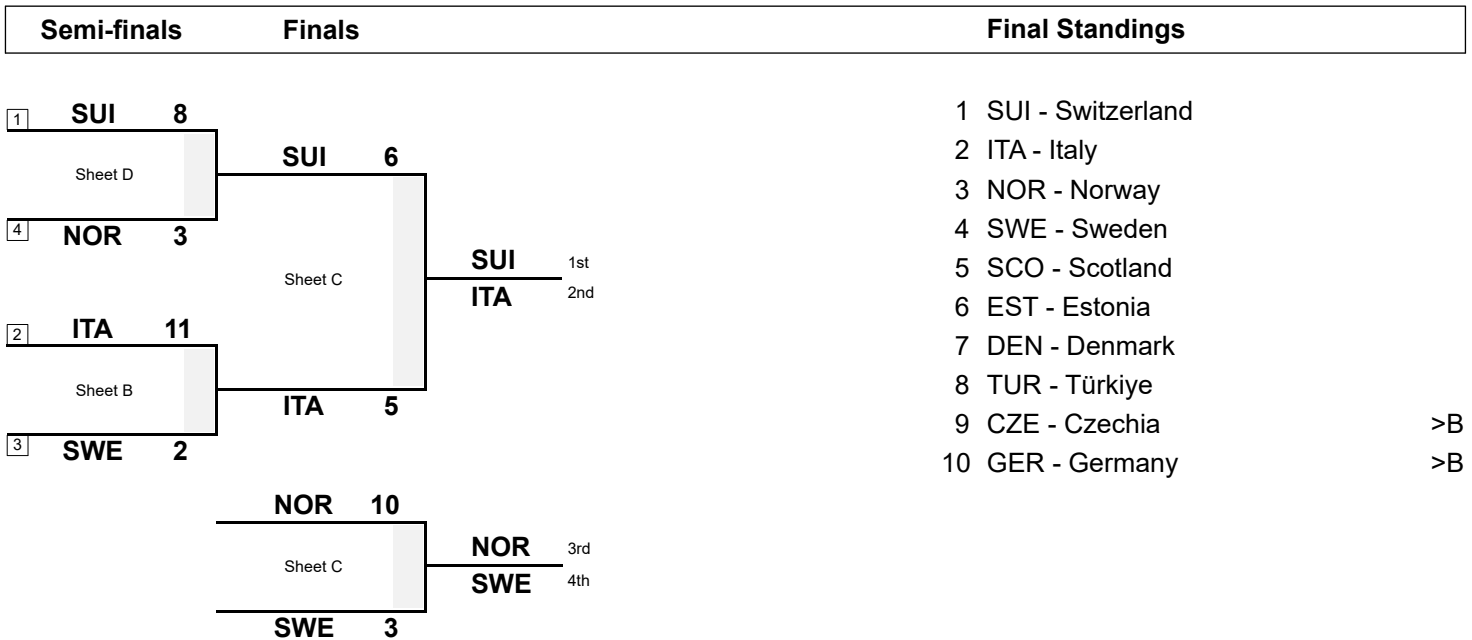

### Session Results and Standings

Sheet	Team	LSFE	1	2	3	4	5	6	7	8	9	10	Extra Ends	Total
C	SUI - Switzerland	*	0	0	2	0	1	1	0	1	0	1		6
	ITA - Italy		0	1	0	1	0	0	1	0	2	0		5

### Play-offs Bracket

**Legend:**  
>B To B-Division

LSFE(\*) Last Stone First End