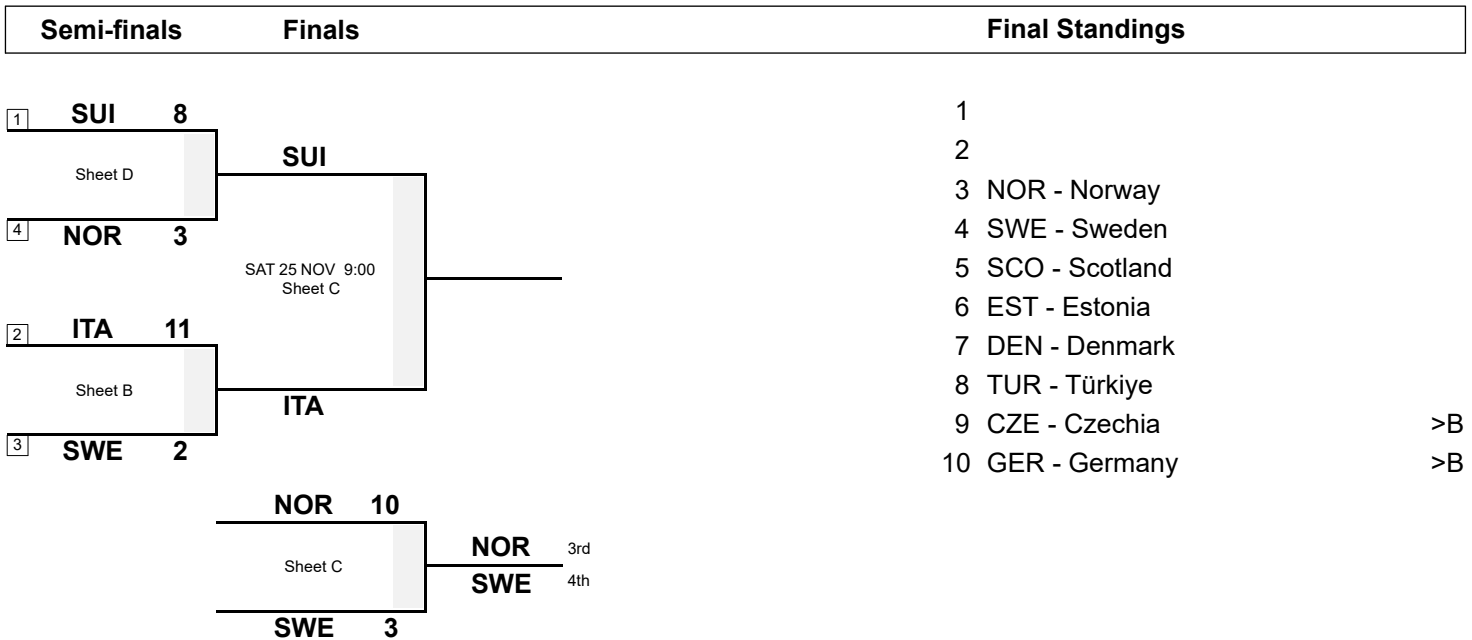

Session Results and Standings

Sheet	Team	LSFE	1	2	3	4	5	6	7	8	9	10	Extra Ends	Total
C	SWE - Sweden	*	0	0	0	0	1	0	2	0	X	X		3
	NOR - Norway		0	2	2	4	0	1	0	1	X	X		10

Play-offs Bracket

Legend:
 >B To B-Division LSFE(*) Last Stone First End X Unplayed/unfinished end due to concession