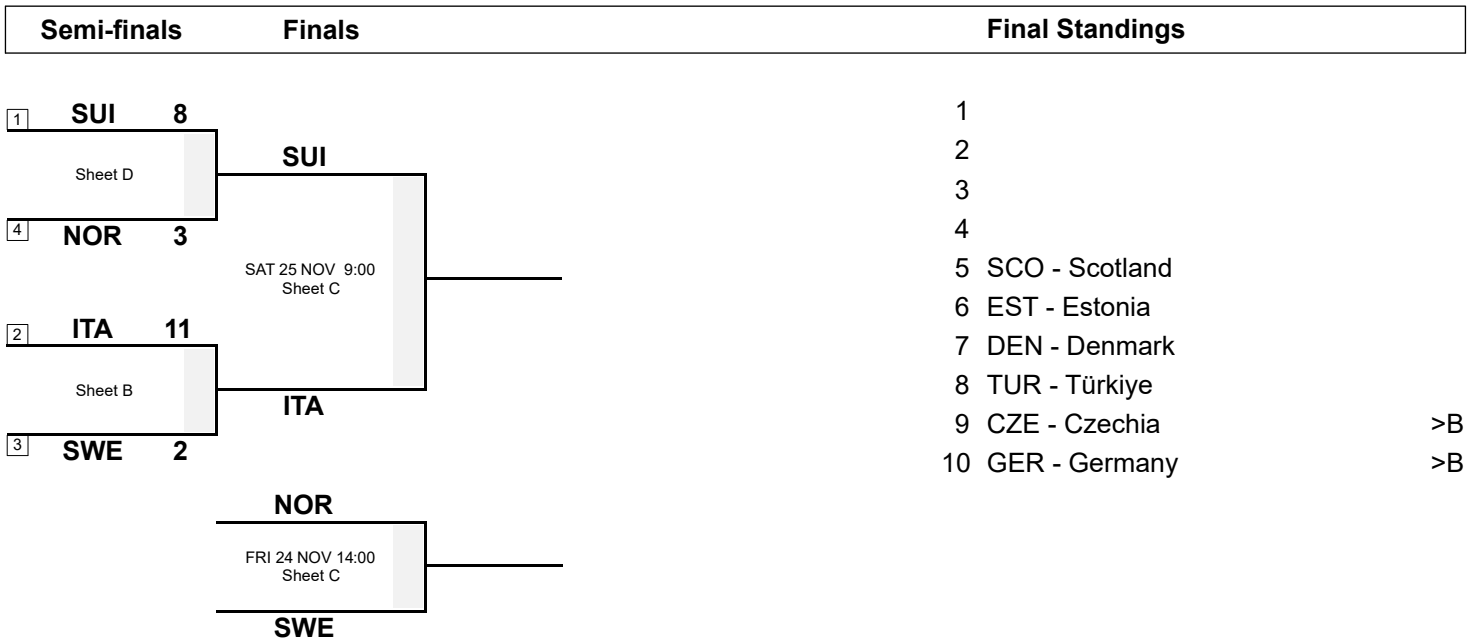

THU 23 NOV 2023
Start Time 19:00

Session Results and Standings

Sheet	Team	LSFE	1	2	3	4	5	6	7	8	9	10	Extra Ends	Total
B	ITA - Italy	*	4	1	2	1	2	0	0	1	X	X		11
	SWE - Sweden		0	0	0	0	0	1	1	0	X	X		2
D	SUI - Switzerland	*	0	2	0	2	0	0	0	2	2	X		8
	NOR - Norway		0	0	1	0	1	0	1	0	0	X		3

Play-offs Bracket

Legend:
 >B To B-Division LSFE(*) Last Stone First End X Unplayed/unfinished end due to concession