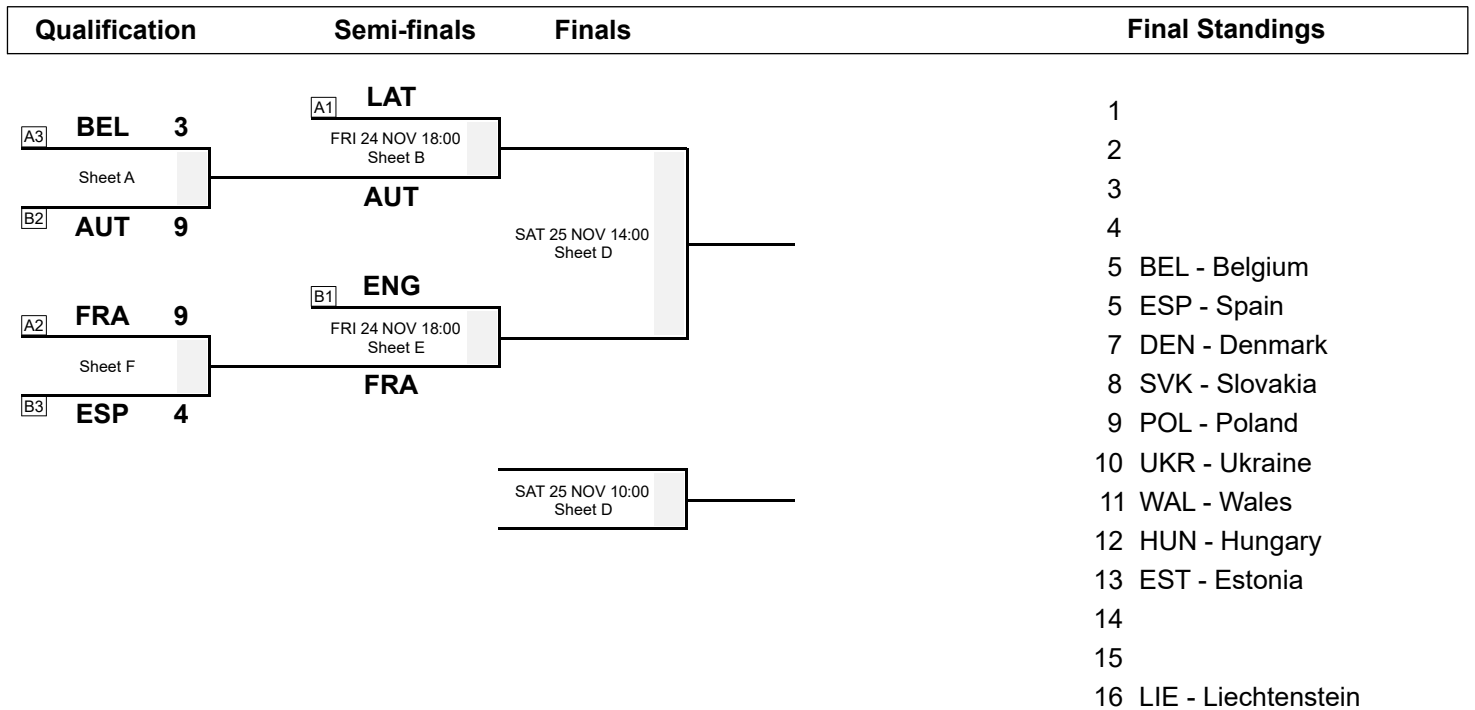

Play-offs Bracket

Team Line-ups

Relegation Bracket

Relegation 1	Relegation 2	Final Standings
A7 EST 8 Sheet B	EST IRL 4 FRI 24 NOV 18:00 Sheet C POR 10 LIE 8	1
B7 IRL 4		2
A8 POR 10 Sheet E	IRL POR LIE	3
B8 LIE 8		4
	B-Division	5 BEL - Belgium
	C-Division	5 ESP - Spain
		7 DEN - Denmark
		8 SVK - Slovakia
		9 POL - Poland
		10 UKR - Ukraine
		11 WAL - Wales
		12 HUN - Hungary
		13 EST - Estonia
		14
		15
		16 LIE - Liechtenstein

Note:
Position and function for each team member:
4 = Fourth, 3 = Third, 2 = Second, 1 = Lead, A = Alternate, S = Skip, V = Vice-Skip, C = Coach

Legend:
 Δ Different from Original Line-up L Left-handed R Right-handed