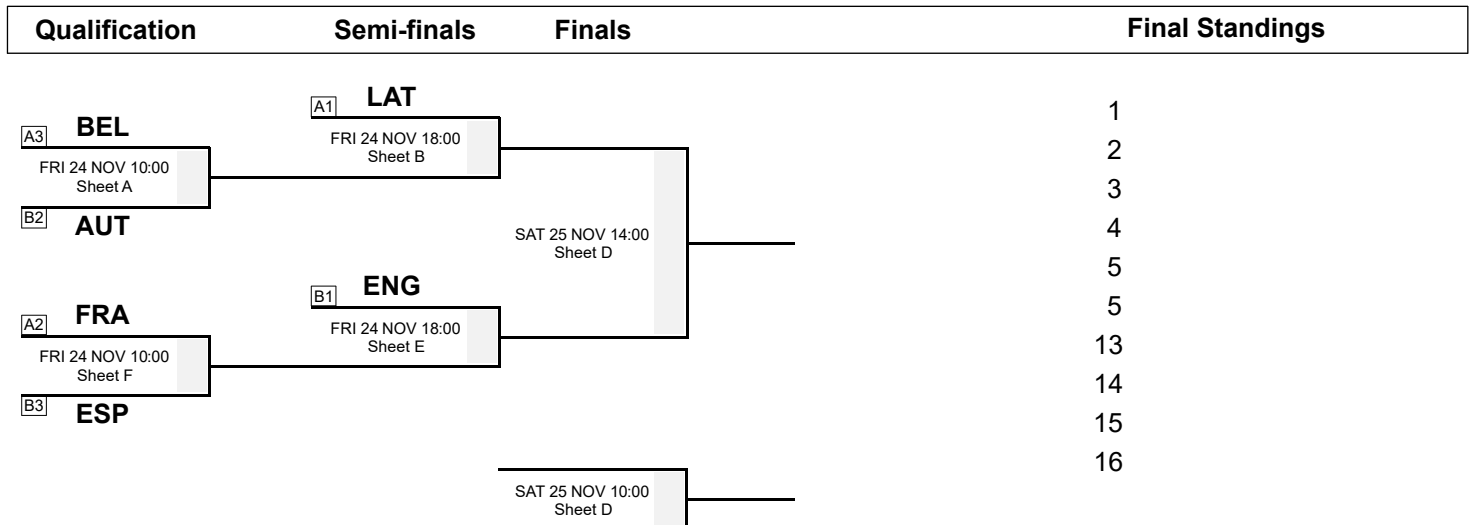

Team Line-ups

B	Ireland		Estonia		
4 S	WILSON John	R	4 S	VELTSMAN Eduard	L
3 V	PARADIS Kyle	L	3 V	KIZIRIDI Janis	R
2	RUSSELL James	L	2	ANDRE Aleksander	R
1	WHYTE Craig	R	1	DZENDZELJUK Igor	R
A	McCROSSAN Eoin	R	A	DOTSENKO Konstantin	R
C	-		C	BROWN Derek	

E	Liechtenstein	Δ	Portugal	Δ	
4 S	MATT Lukas	R	4 S	RIBAU Chris	R
3 V	SPRENGER Harald	R	3 V	SANTOS Ramiro	L
2	LIESCH Mauro	R	2	CHAVES Allan	R
1	ZIMMERMANN Johannes	R	1	SANTOS Vitor	R
A	PRASCH Peter	R	A	SCHOLS Tim	R
C	BRUEHWILER Marianne		C	MARSHALL Perry	

Play-offs Bracket