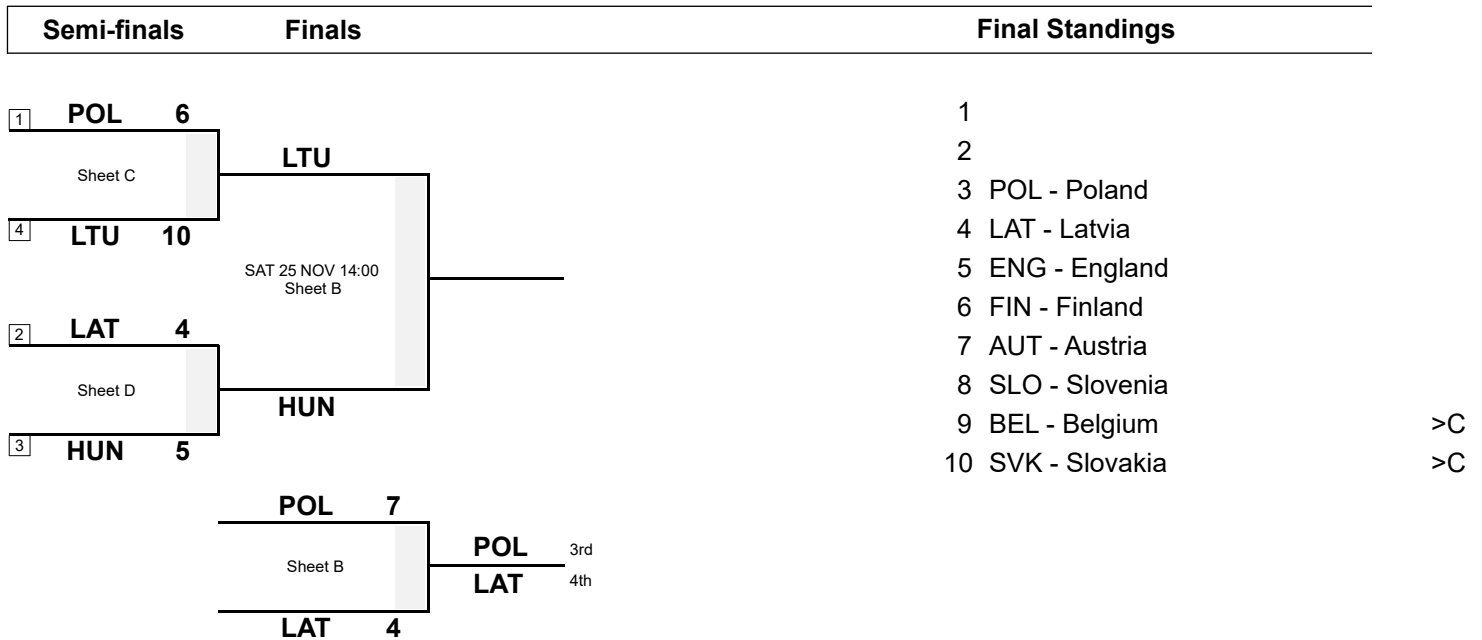

SAT 25 NOV 2023
Start Time 14:00

Team Line-ups

B	Hungary	Δ	Lithuania	Δ	
4 V	JOO Linda	R	4 S	PAULAUSKAITE Virginija	R
3 S	KALOCSAI-VAN DORP Vera	L	3 V	DVOJEGLAZOVA Olga	R
2	NAGY Laura Karolina	R	2	BLAZIENE Ruta	R
1	ORBAN Hanna Regina	R	1	KIUDYTE Migle	R
A	TOTH-CSOESZ Orsolya	R	A	ZALIECKIENE Justina	R
C	JAKAB Zoltan		C	CEPULYTE Egle	

Play-offs Bracket

Note:
Position and function for each team member:
4 = Fourth, 3 = Third, 2 = Second, 1 = Lead, A = Alternate, S = Skip, V = Vice-Skip, C = Coach

Legend:
Δ Different from Original Line-up L Left-handed R Right-handed