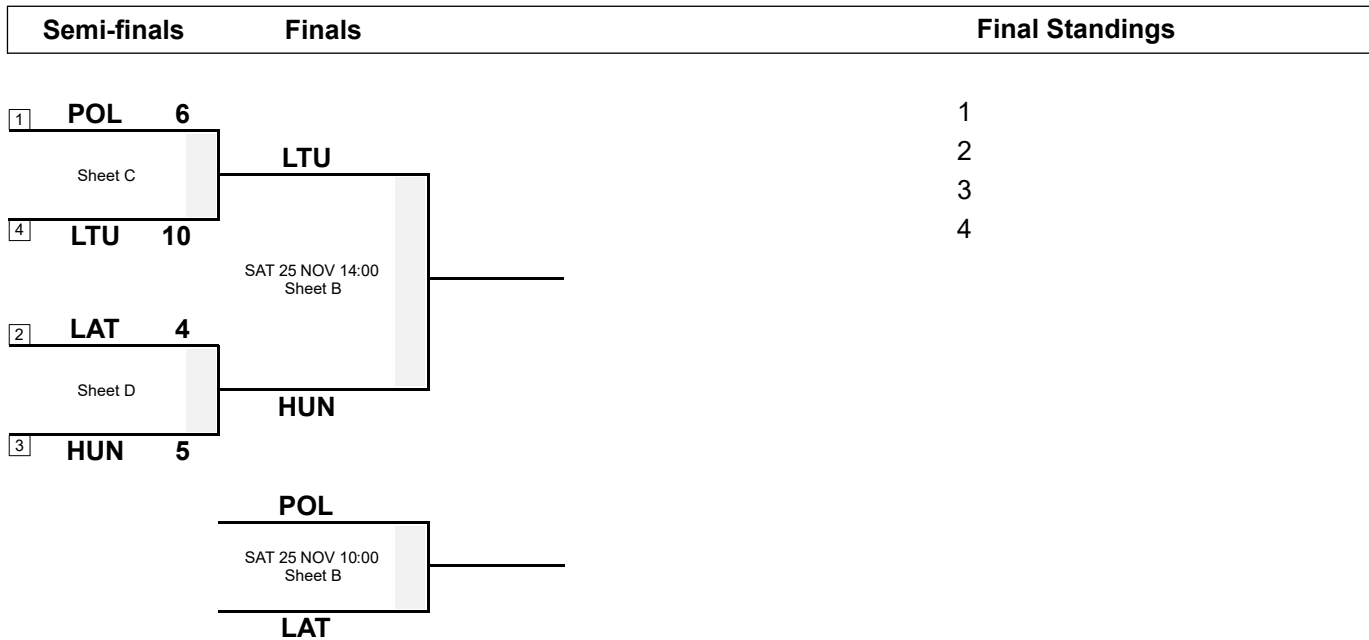

**SAT 25 NOV 2023**  
Start Time 10:00

**Team Line-ups**

B Poland		
4 S	LIPINSKA Aneta	R
3 V	NOGLY Ewa	R
2	LESZCZYNSKA Marta	R
1	KOLODZIEJ Magdalena	R
A	-	
C	CESARZ Maciej	

Latvia		
4 S	BARONE Evelina	R
3 V	IEVINA Rezija	R
2	APSE Veronika	R
1	SELIVERSTOVA Marija	R
A	IEVINA Leticija	R
C	STASA-SARSUNE Iveta	

**Play-offs Bracket**

**Note:**

Position and function for each team member:

**4** = Fourth, **3** = Third, **2** = Second, **1** = Lead, **A** = Alternate, **S** = Skip, **V** = Vice-Skip, **C** = Coach

**Legend:**