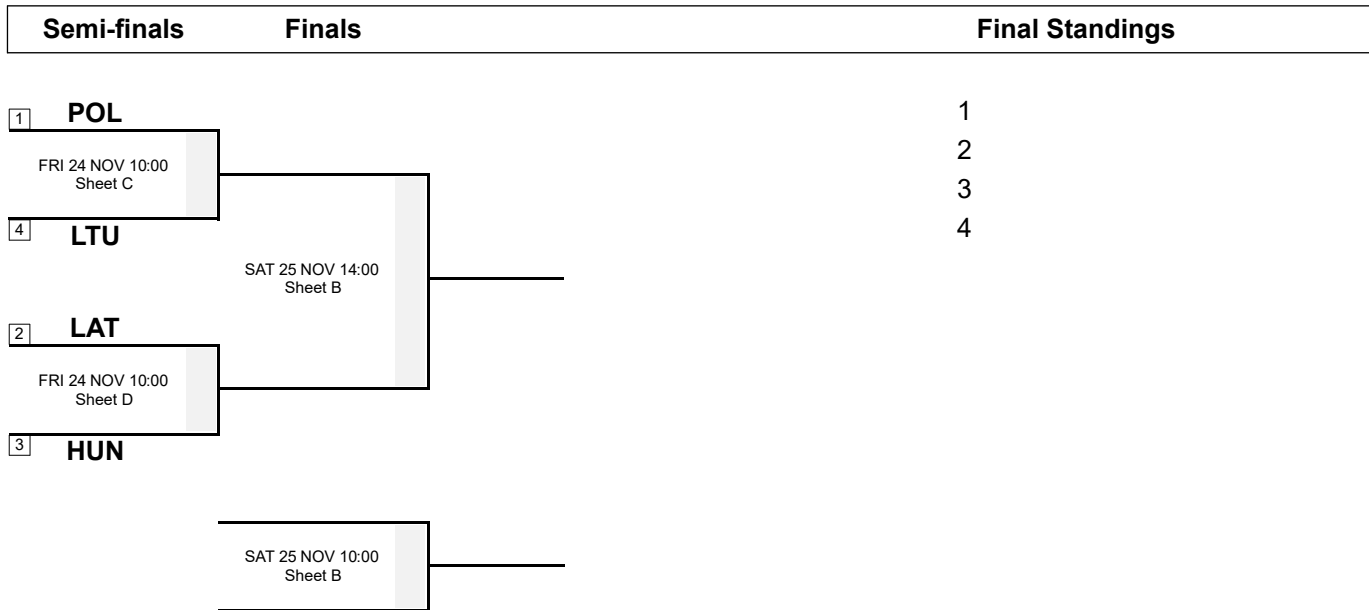

FRI 24 NOV 2023
Start Time 10:00

Semi-finals

Team Line-ups

C

Poland		
4 S	LIPINSKA Aneta	R
3 V	NOGLY Ewa	R
2	LESZCZYNSKA Marta	R
1	KOLODZIEJ Magdalena	R
A	-	
C	CESARZ Maciej	

Lithuania			Δ
4 S	PAULAUSKAITE Virginija	R	
3 V	DVOJEGLAZOVA Olga	R	
2	BLAZIENE Ruta	R	
1	KIUDYTE Migle	R	
A	ZALIECKIENE Justina	R	
C	CEPULYTE Egle		

Play-offs Bracket

Note:

Position and function for each team member:

4 = Fourth, 3 = Third, 2 = Second, 1 = Lead, A = Alternate, S = Skip, V = Vice-Skip, C = Coach

Legend:

Δ Different from Original Line-up

L Left-handed