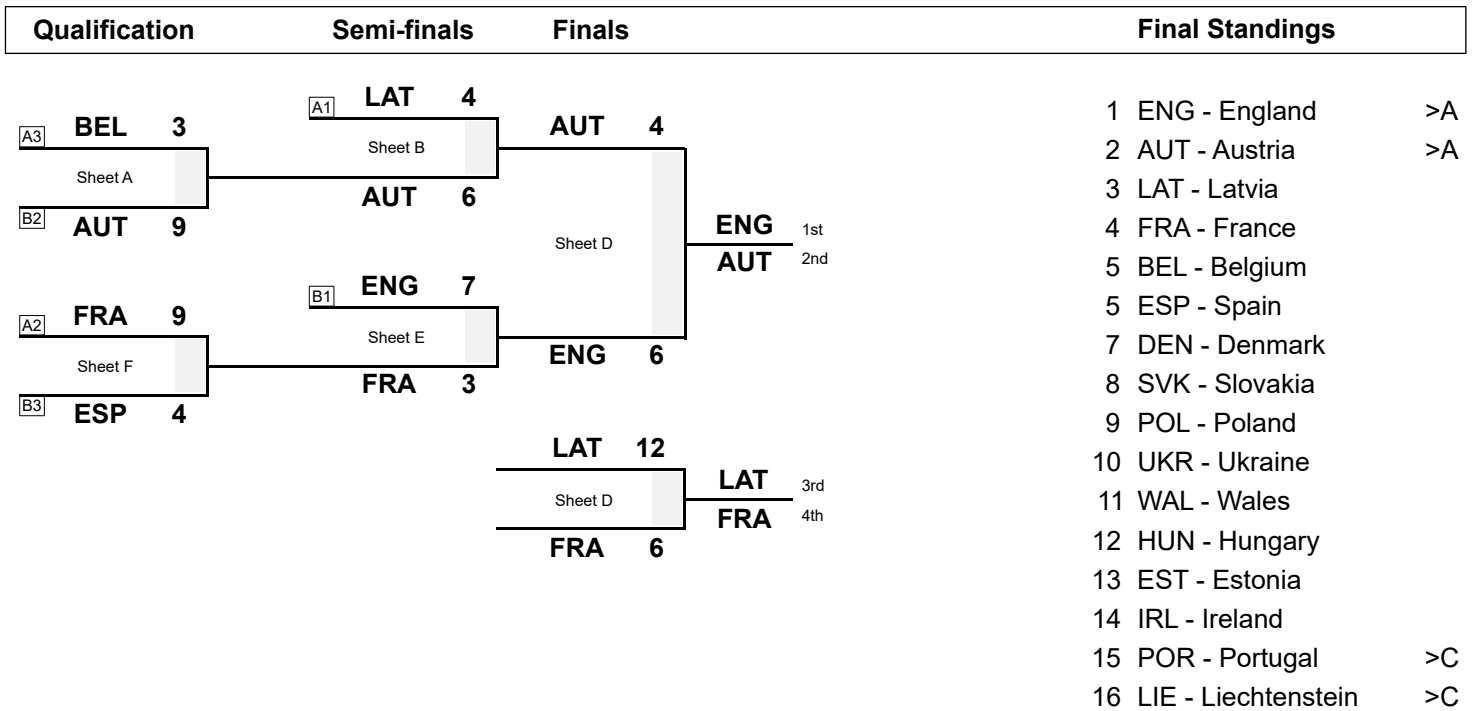

**Session Results and Standings**

Sheet	Team	LSFE	1	2	3	4	5	6	7	8	9	10	Extra Ends	Total
D	AUT - Austria		0	0	0	1	1	0	2	0	0	0		4
	ENG - England	*	0	1	1	0	0	1	0	1	1	1		6

**Play-offs Bracket**

<b>Legend:</b>	>A To A-Division	>C To C-Division	An Final rank in Group A
	Bn Final rank in Group B	LSFE(*) Last Stone First End	