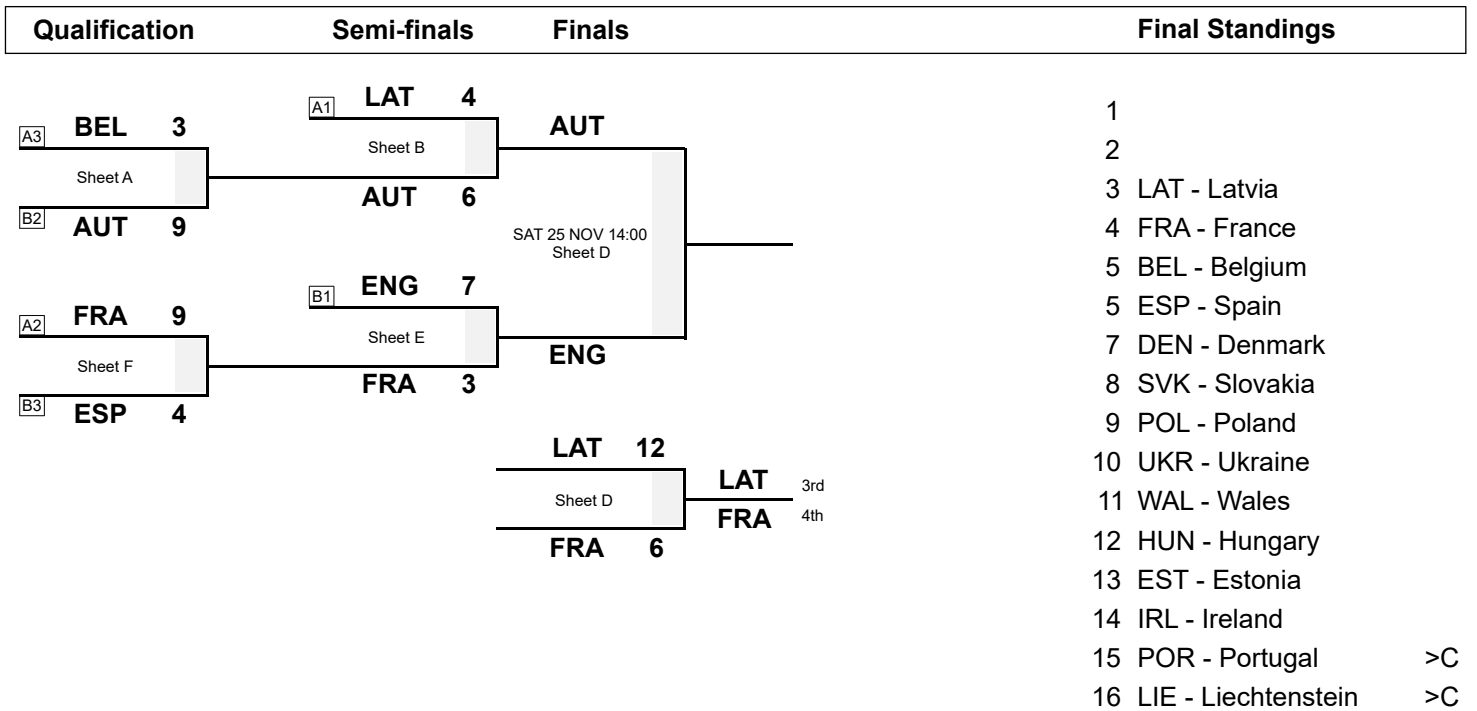

Session Results and Standings

| Sheet | Team | LSFE | 1 | 2 | 3 | 4 | 5 | 6 | 7 | 8 | 9 | 10 | Extra Ends | Total |
|-------|--------------|------|---|---|---|---|---|---|---|---|---|----|------------|-------|
| D | LAT - Latvia | * | 2 | 1 | 2 | 0 | 2 | 0 | 3 | 0 | 2 | X | | 12 |
| | FRA - France | | 0 | 0 | 0 | 2 | 0 | 3 | 0 | 1 | 0 | X | | 6 |

Play-offs Bracket

Legend:
 >C To C-Division
 LSFE(*) Last Stone First End
 An Final rank in Group A
 Bn Final rank in Group B
 X Unplayed/unfinished end due to concession