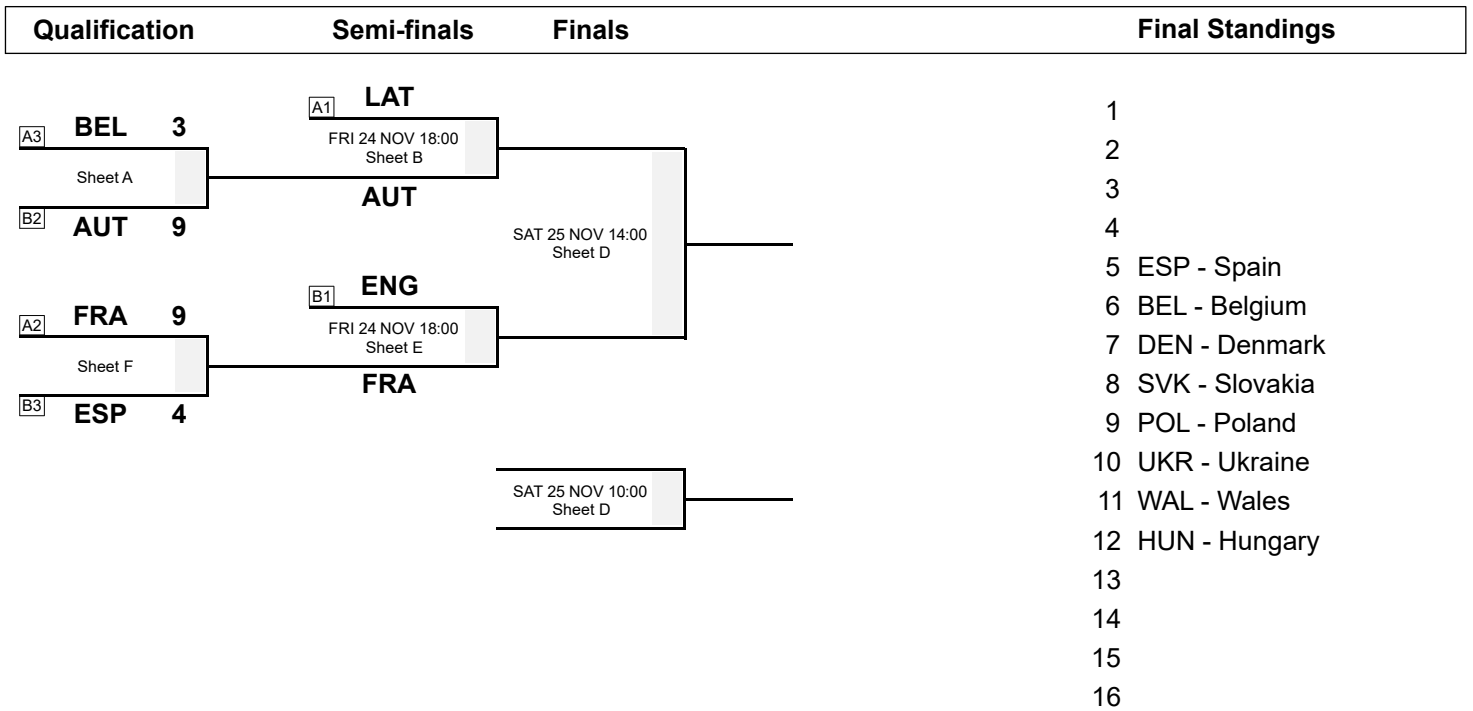

Session Results and Standings

Sheet	Team	LSFE	1	2	3	4	5	6	7	8	9	10	Extra Ends	Total
A	AUT - Austria	*	1	0	0	0	0	4	1	0	3	X		9
	BEL - Belgium		0	2	0	0	0	0	0	1	0	X		3
F	FRA - France	*	2	0	0	2	1	0	1	0	3	X		9
	ESP - Spain		0	0	1	0	0	2	0	1	0	X		4

Play-offs Bracket

Legend:
An Final rank in Group A **Bn** Final rank in Group B **LSFE(*)** Last Stone First End
X Unplayed/unfinished end due to concession