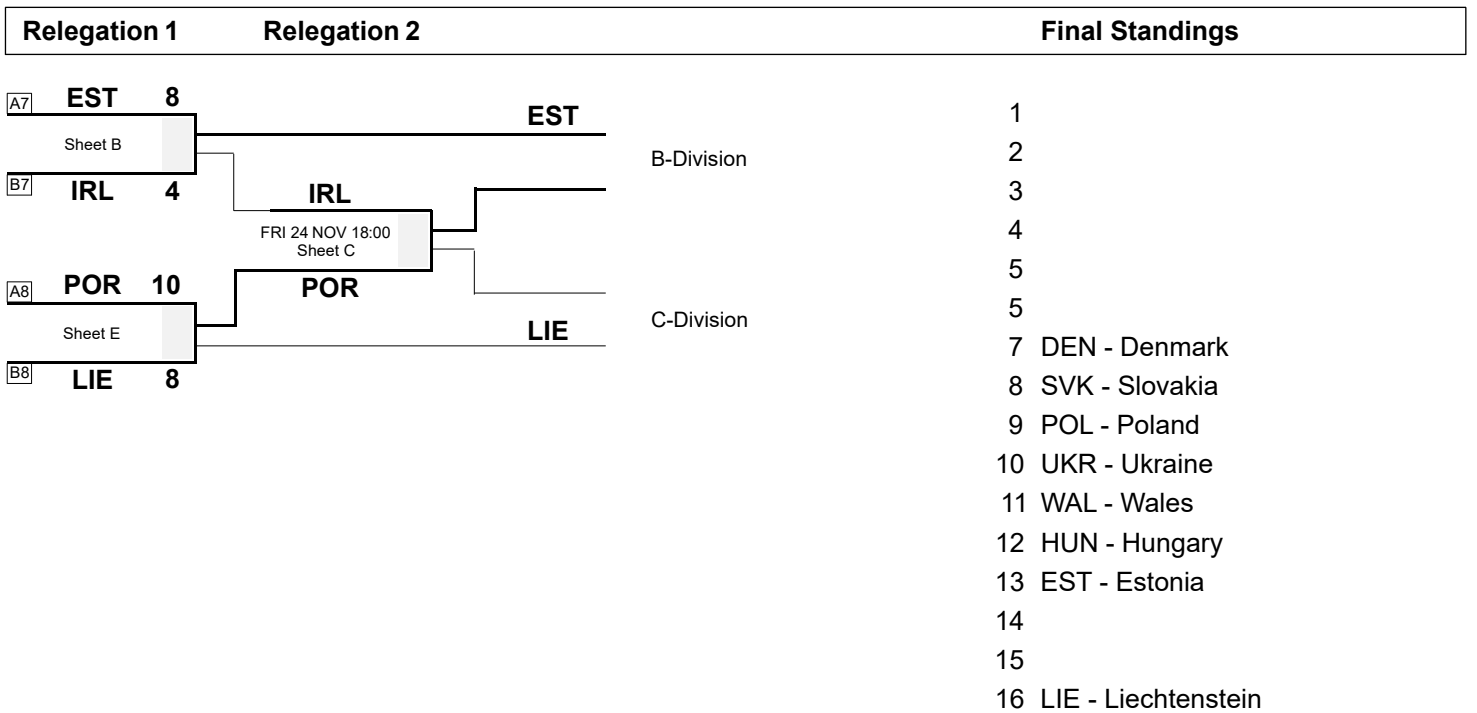

**Session Results and Standings**

Sheet	Team	LSD/LSFE	1	2	3	4	5	6	7	8	9	10	Extra Ends	Total
<b>B</b>	IRL - Ireland	136.7cm	0	0	1	0	1	0	0	2	0	X		4
	EST - Estonia	60.3cm *	1	0	0	2	0	1	2	0	2	X		8
<b>E</b>	LIE - Liechtenstein	355.0cm	0	0	3	0	2	0	2	0	1	0		8
	POR - Portugal	156.4cm *	2	2	0	1	0	2	0	2	0	1		10

**Relegation Bracket**

**Legend:**  
**An** Final rank in Group A      **Bn** Final rank in Group B      **LSD** Last Stone Draw  
**LSFE(\*)** Last Stone First End      **X** Unplayed/unfinished end due to concession