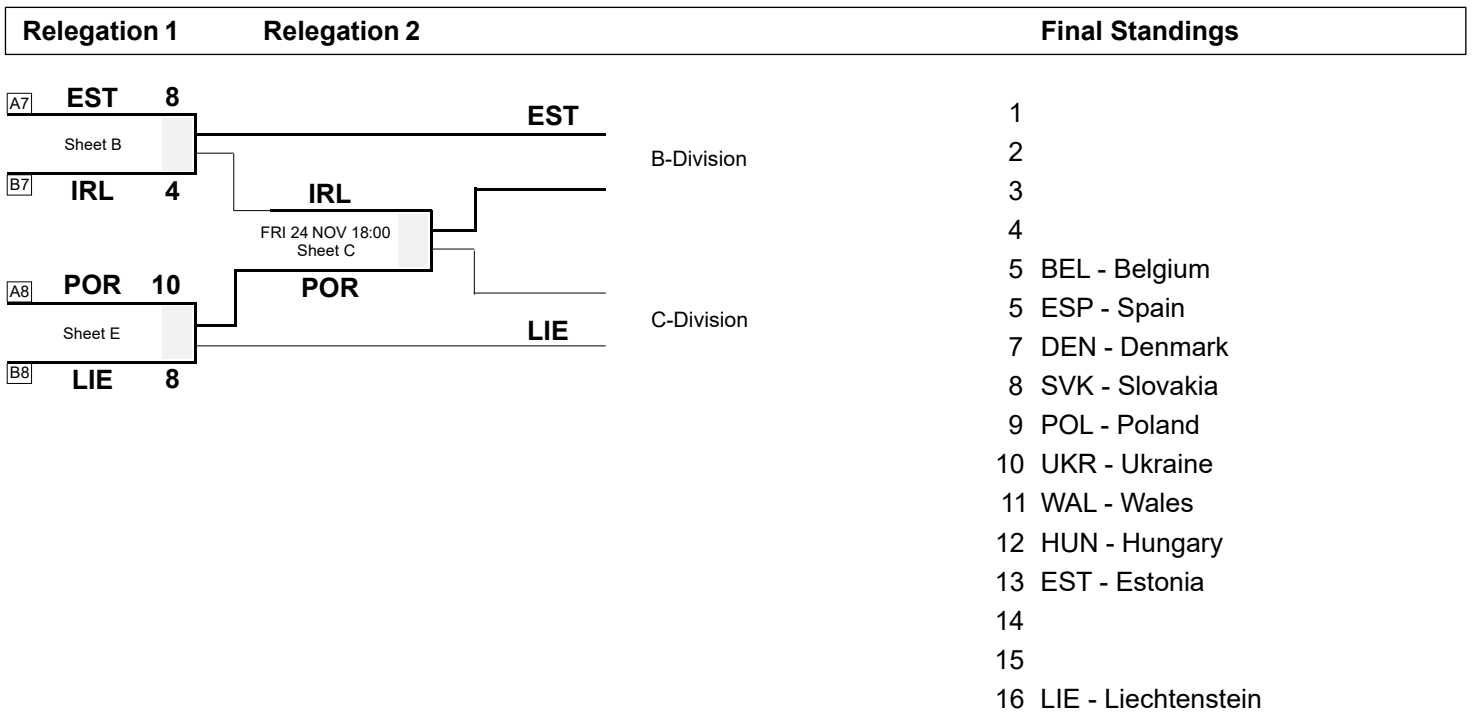

Session Results and Standings

Sheet	Team	LSD/LSFE	1	2	3	4	5	6	7	8	9	10	Extra Ends	Total
B	IRL - Ireland	136.7cm	0	0	1	0	1	0	0	2	0	X		4
	EST - Estonia	60.3cm *	1	0	0	2	0	1	2	0	2	X		8
E	LIE - Liechtenstein	355.0cm	0	0	3	0	2	0	2	0	1	0		8
	POR - Portugal	156.4cm *	2	2	0	1	0	2	0	2	0	1		10

Relegation Bracket

Legend:
An Final rank in Group A **Bn** Final rank in Group B **LSD** Last Stone Draw
LSFE(*) Last Stone First End **X** Unplayed/unfinished end due to concession