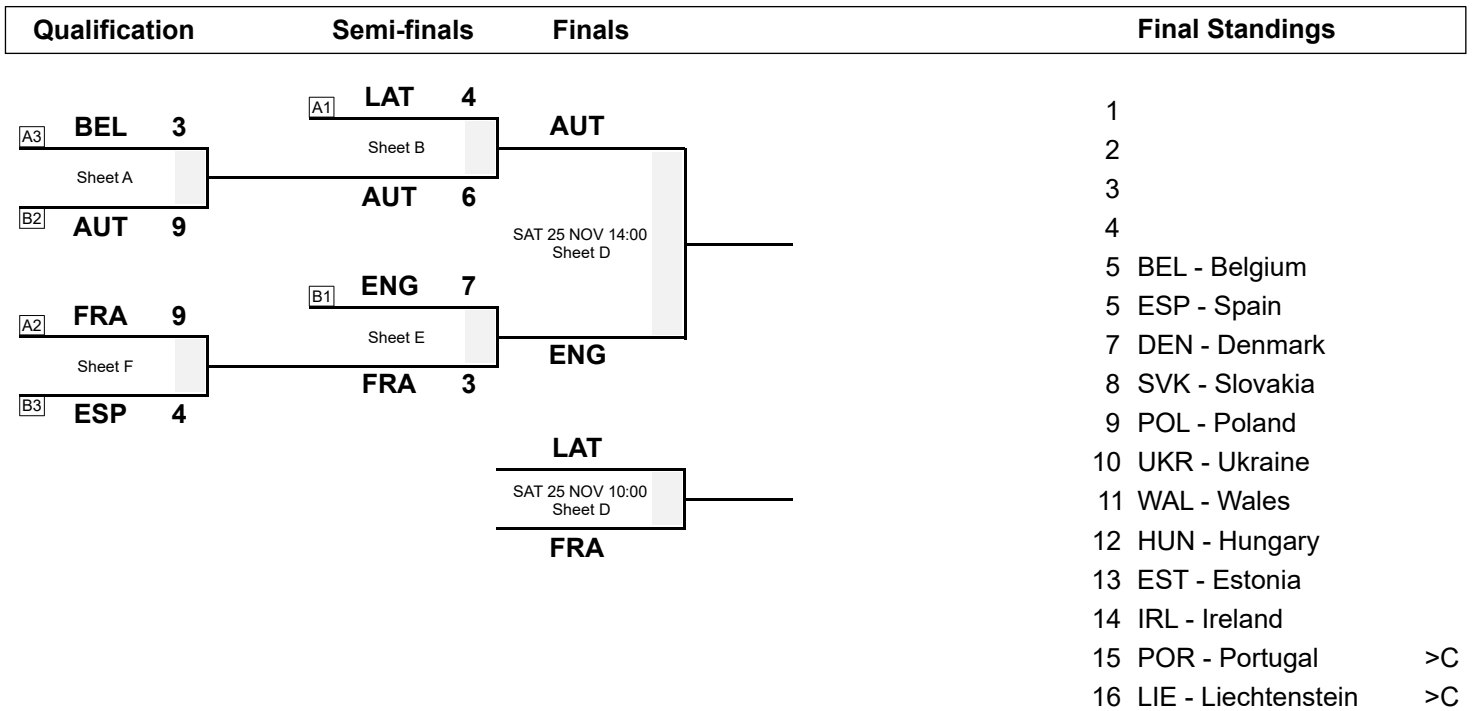

Session Results and Standings

Sheet	Team	LSFE	1	2	3	4	5	6	7	8	9	10	Extra Ends	Total
B	LAT - Latvia	*	0	0	1	1	0	1	0	1	0	0		4
	AUT - Austria		0	1	0	0	0	0	1	0	1	3		6
E	FRA - France		0	0	0	1	1	0	0	1	0	X		3
	ENG - England	*	0	1	1	0	0	0	3	0	2	X		7

Play-offs Bracket

Legend:
 >C To C-Division
 LSFE(*) Last Stone First End
 An Final rank in Group A
 X Unplayed/unfinished end due to concession
 Bn Final rank in Group B