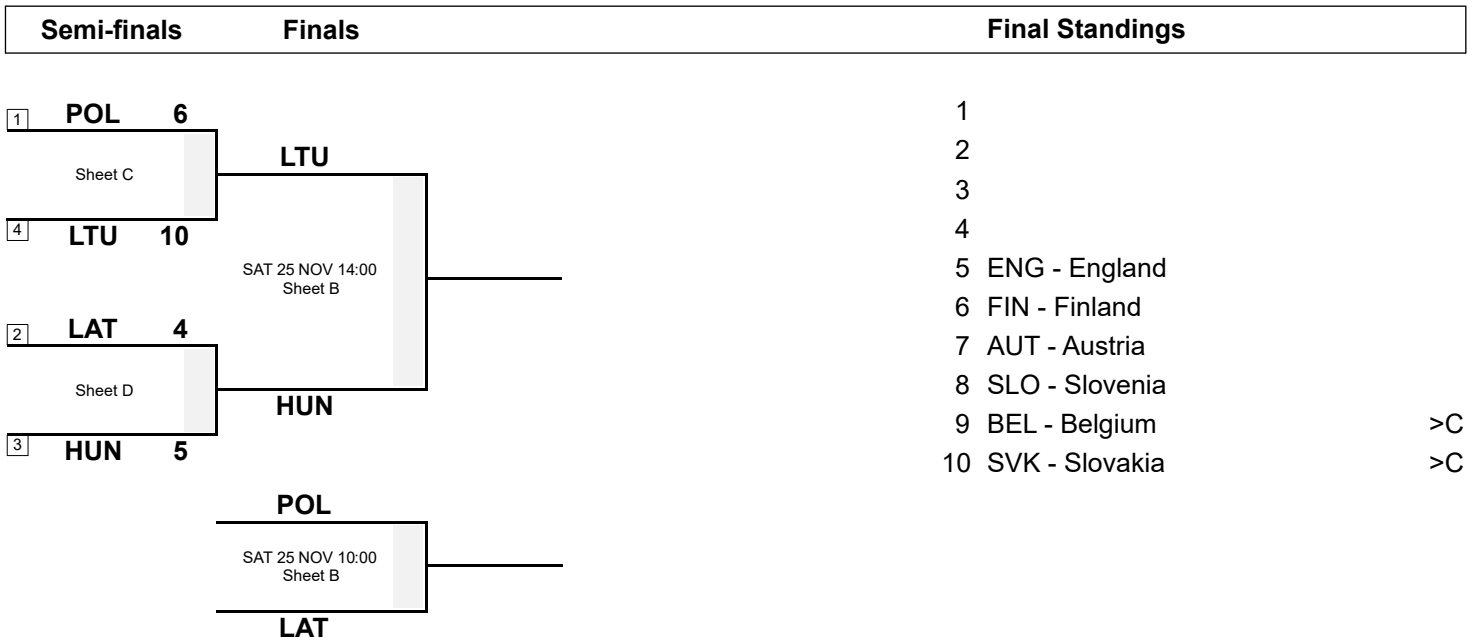

### Session Results and Standings

Sheet	Team	LSFE	1	2	3	4	5	6	7	8	9	10	Extra Ends	Total
C	POL - Poland	*	3	0	2	0	0	0	0	0	1	X		6
	LTU - Lithuania		0	3	0	2	2	0	1	2	0	X		10
D	LAT - Latvia	*	0	1	0	0	0	1	2	0	0	0		4
	HUN - Hungary		0	0	1	1	1	0	0	1	0	1		5

### Play-offs Bracket

**Legend:**  
 >C To C-Division      LSFE(\*) Last Stone First End      X Unplayed/unfinished end due to concession