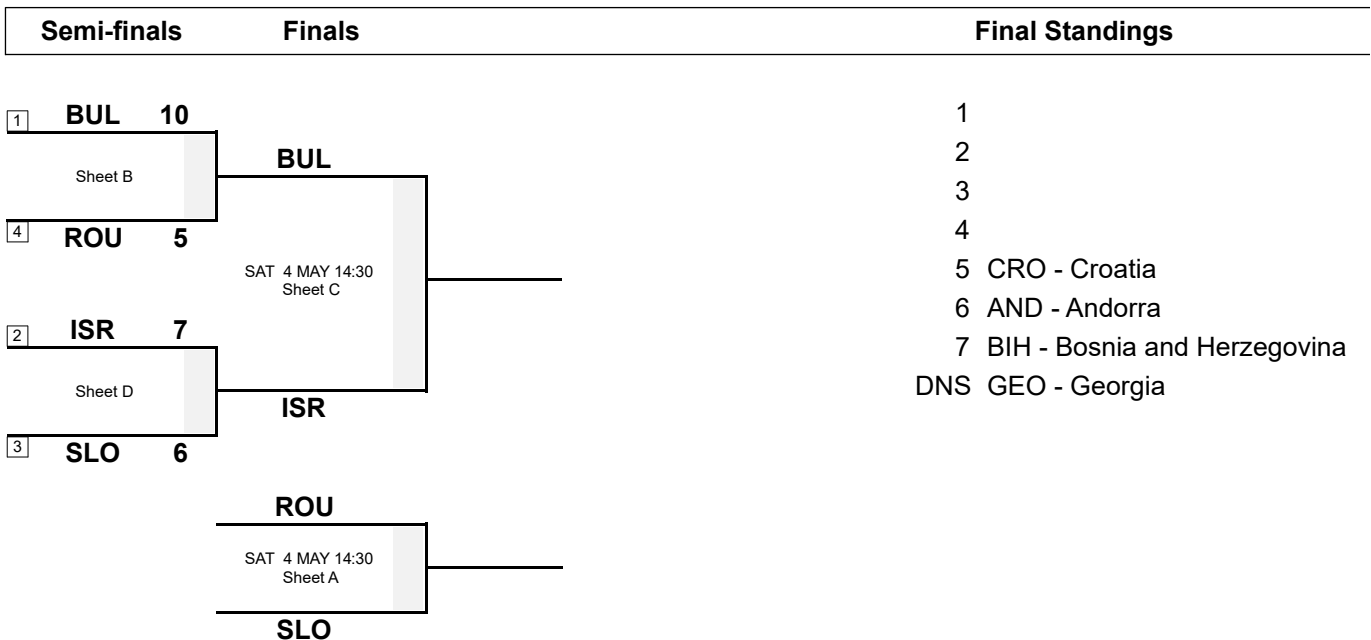

Team Line-ups

Sheet A

Slovenia		Δ
4 S	ZELINKA Gaber Bor	R
3	OMERZEL Jakob	R
2	LANGUS Simon	R
1 V	GREGORI Noel	R
A	ZELINKA Javor Brin	R
C	TISLER Tomas	

Romania		
4 S	COLIBAN Allen	R
3 V	MATAU Cristian	R
2	COLCERIU Bogdan	R
1	FELECAN Matei	R
A	GHERGIE Dan	R
C	TRAILA Iulia	

Play-offs Bracket

Note:
Position and function for each team member:
4 = Fourth, 3 = Third, 2 = Second, 1 = Lead, A = Alternate, S = Skip, V = Vice-Skip, C = Coach

Legend:
 Δ Different from Original Line-up L Left-handed R Right-handed