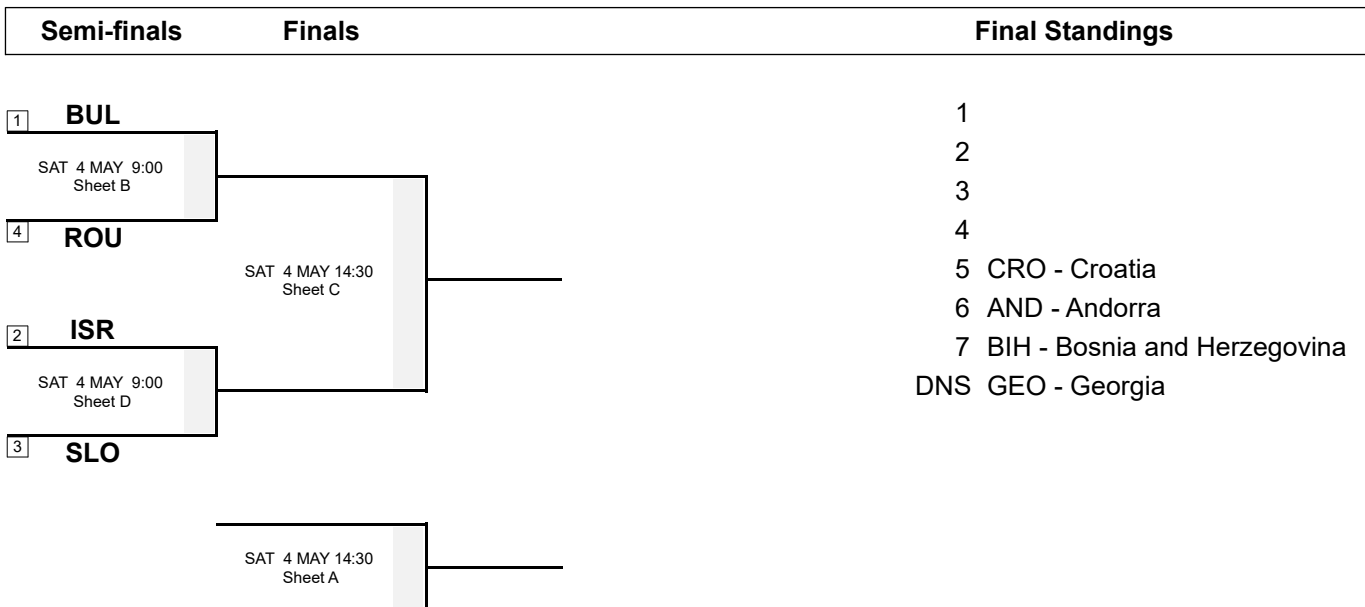

**Team Line-ups**

**Sheet B**

<b>Romania</b>		Δ
4 S	COLIBAN Allen	R
3 V	MATAU Cristian	R
2	COLCERIU Bogdan	R
1	GHERGIE Dan	R
A	FELECAN Matei	R
C	TRAILA Iulia	

<b>Bulgaria</b>		Δ
4 S	SEILER Reto	R
3	MOMERIN Bojidar	R
2	TODOROV Tihomir	L
1 V	PETROV Stanimir	R
A	RUNTOV Nikolay	R
C	-	

**Play-offs Bracket**

**Note:**  
Position and function for each team member:  
4 = Fourth, 3 = Third, 2 = Second, 1 = Lead, A = Alternate, S = Skip, V = Vice-Skip, C = Coach

**Legend:**  
Δ Different from Original Line-up      L Left-handed      R Right-handed