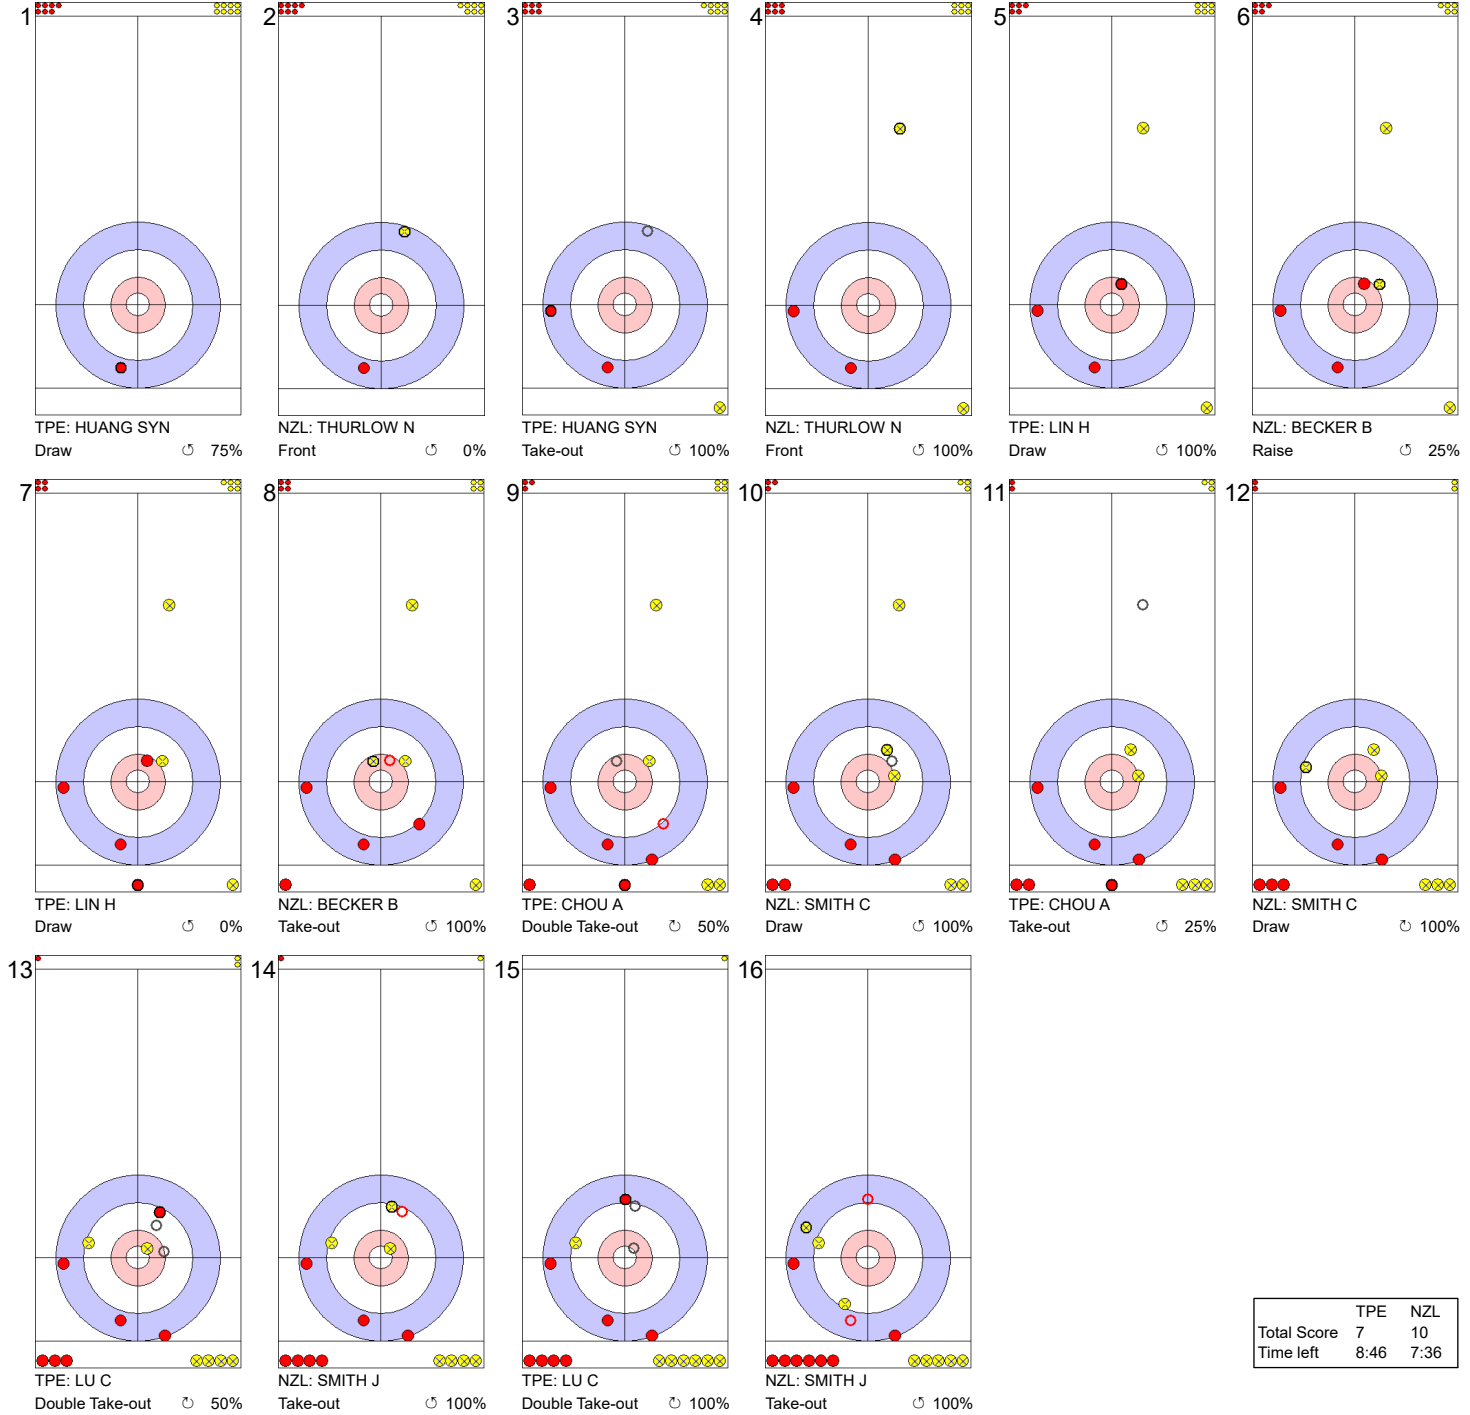

	TPE	NZL
Total Score	6	6
Time left	18:08	19:11

Legend:
 ⤵ Clockwise ⤴ Counter-clockwise - Not considered

Game - Shot by Shot

End 6 ● TPE - Chinese Taipei **6 + 0** (this end) = **6** ● NZL - New Zealand **6 + 1** (this end) = **7**

	TPE	NZL
Total Score	6	7
Time left	15:14	15:12

Legend:
 ↻ Clockwise ↺ Counter-clockwise - Not considered

Game - Shot by Shot

	TPE	NZL
Total Score	7	7
Time left	12:44	12:11

Legend:		
⌚	Clockwise	
⌚	Counter-clockwise	
-	Not considered	

Game - Shot by Shot

End 8 ● **TPE - Chinese Taipei** 7 + 0 (this end) = 7 ● **NZL - New Zealand** 7 + 3 (this end) = 10

	TPE	NZL
Total Score	7	10
Time left	8:46	7:36

Legend:
 ↻ Clockwise ↺ Counter-clockwise - Not considered

MON 30 OCT 2023
Start Time 14:00

Round Robin Session 3 - Sheet A

Game - Shot by Shot

End 9 ● **TPE - Chinese Taipei 7 + 0 (this end) = 7** ● **NZL - New Zealand 10 + 1 (this end) = 11**

	TPE	NZL
Total Score	7	11
Time left	4:38	4:31