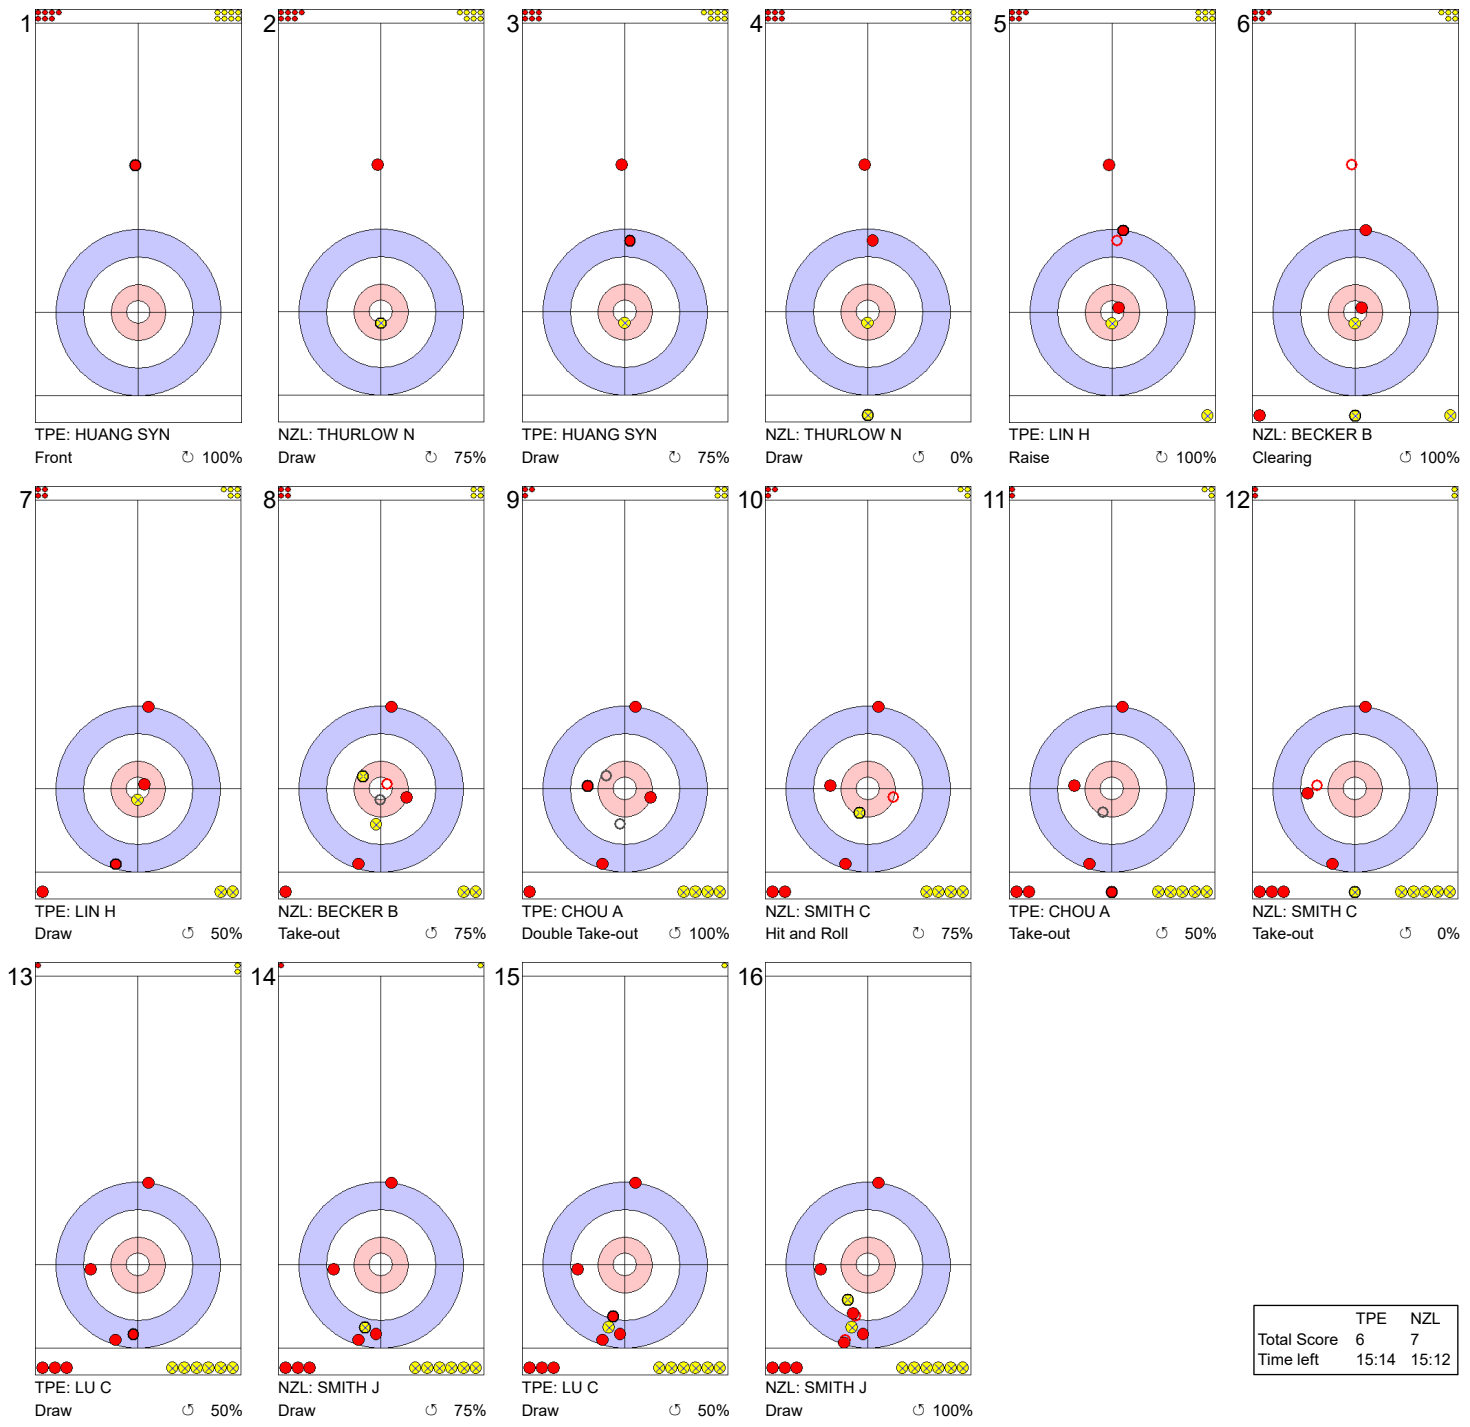

	TPE	NZL
Total Score	4	2
Time left	28:49	28:22

Legend:
 ↻ Clockwise ↺ Counter-clockwise - Not considered

MON 30 OCT 2023
Start Time 14:00

Round Robin Session 3 - Sheet A

Game - Shot by Shot

End 4 ● **TPE - Chinese Taipei 4 + 0 (this end) = 4** ● **NZL - New Zealand 2 + 4 (this end) = 6**

	TPE	NZL
Total Score	4	6
Time left	23:02	23:17

Legend:
 ↻ Clockwise ↺ Counter-clockwise - Not considered

Game - Shot by Shot

End 5 ● **TPE - Chinese Taipei** 4 + 2 (this end) = 6 ● **NZL - New Zealand** 6 + 0 (this end) = 6

	TPE	NZL
Total Score	6	6
Time left	18:08	19:11

Legend:
 ⤵ Clockwise ⤴ Counter-clockwise - Not considered

Game - Shot by Shot

End 6 ● TPE - Chinese Taipei **6 + 0** (this end) = **6** ● NZL - New Zealand **6 + 1** (this end) = **7**

	TPE	NZL
Total Score	6	7
Time left	15:14	15:12

Legend:
 ↻ Clockwise ↺ Counter-clockwise - Not considered

Game - Shot by Shot

	TPE	NZL
Total Score	7	7
Time left	12:44	12:11

Legend:		
⌚	Clockwise	
⌚	Counter-clockwise	
-	Not considered	