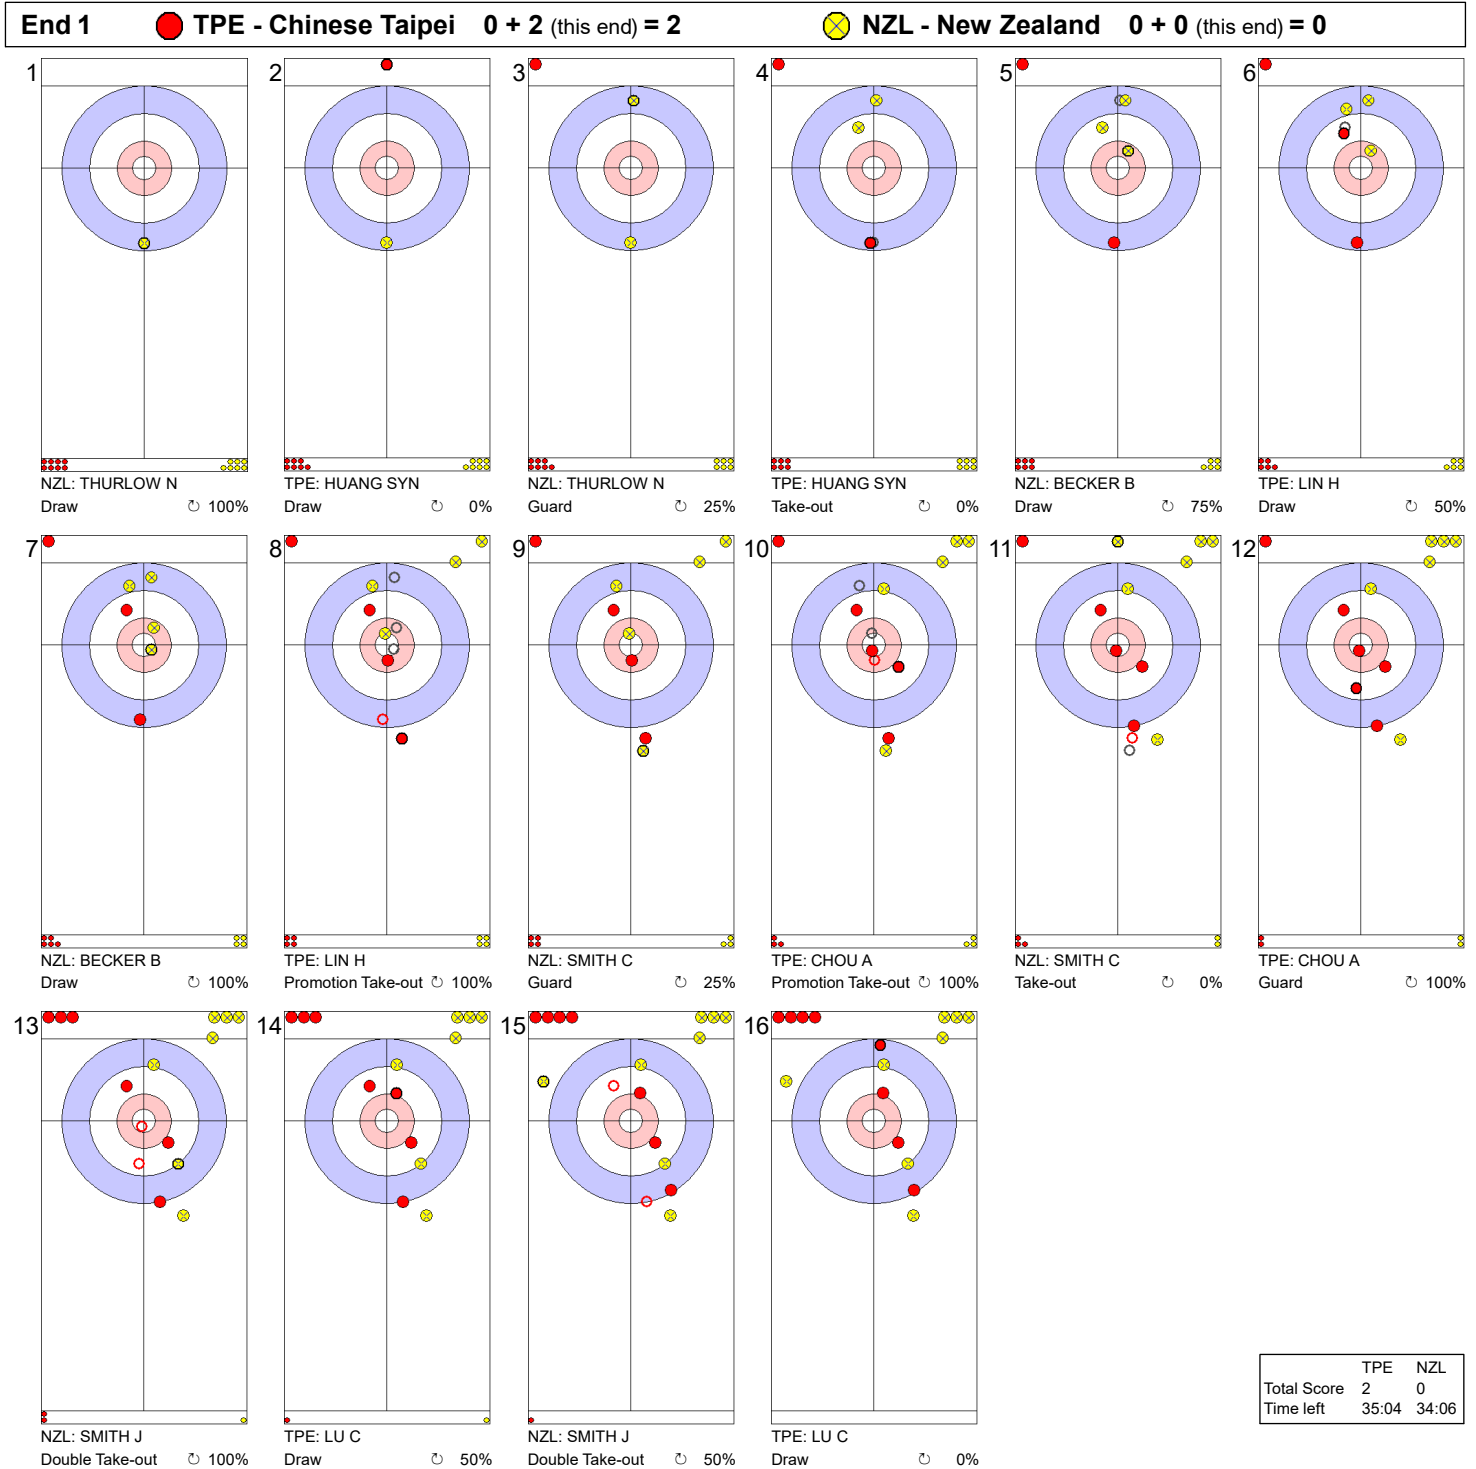

MON 30 OCT 2023
Start Time 14:00

Round Robin Session 3 - Sheet A

Game - Shot by Shot

Legend:
 ↻ Clockwise ↺ Counter-clockwise - Not considered

Game - Shot by Shot

End 2 ● **TPE - Chinese Taipei** 2 + 0 (this end) = 2 ● **NZL - New Zealand** 0 + 2 (this end) = 2

	TPE	NZL
Total Score	2	2
Time left	31:52	31:19

Legend:
 ↻ Clockwise ↺ Counter-clockwise - Not considered

MON 30 OCT 2023
Start Time 14:00

Round Robin Session 3 - Sheet A

Game - Shot by Shot

End 3 ● **TPE - Chinese Taipei** 2 + 2 (this end) = 4 ● **NZL - New Zealand** 2 + 0 (this end) = 2

	TPE	NZL
Total Score	4	2
Time left	28:49	28:22

Legend:
 ↻ Clockwise ↺ Counter-clockwise - Not considered

MON 30 OCT 2023
Start Time 14:00

Round Robin Session 3 - Sheet A

Game - Shot by Shot

End 4 ● **TPE - Chinese Taipei 4 + 0 (this end) = 4** ● **NZL - New Zealand 2 + 4 (this end) = 6**

	TPE	NZL
Total Score	4	6
Time left	23:02	23:17

Legend:
 ↻ Clockwise ↺ Counter-clockwise - Not considered

Game - Shot by Shot

End 5 ● **TPE - Chinese Taipei** 4 + 2 (this end) = 6 ● **NZL - New Zealand** 6 + 0 (this end) = 6