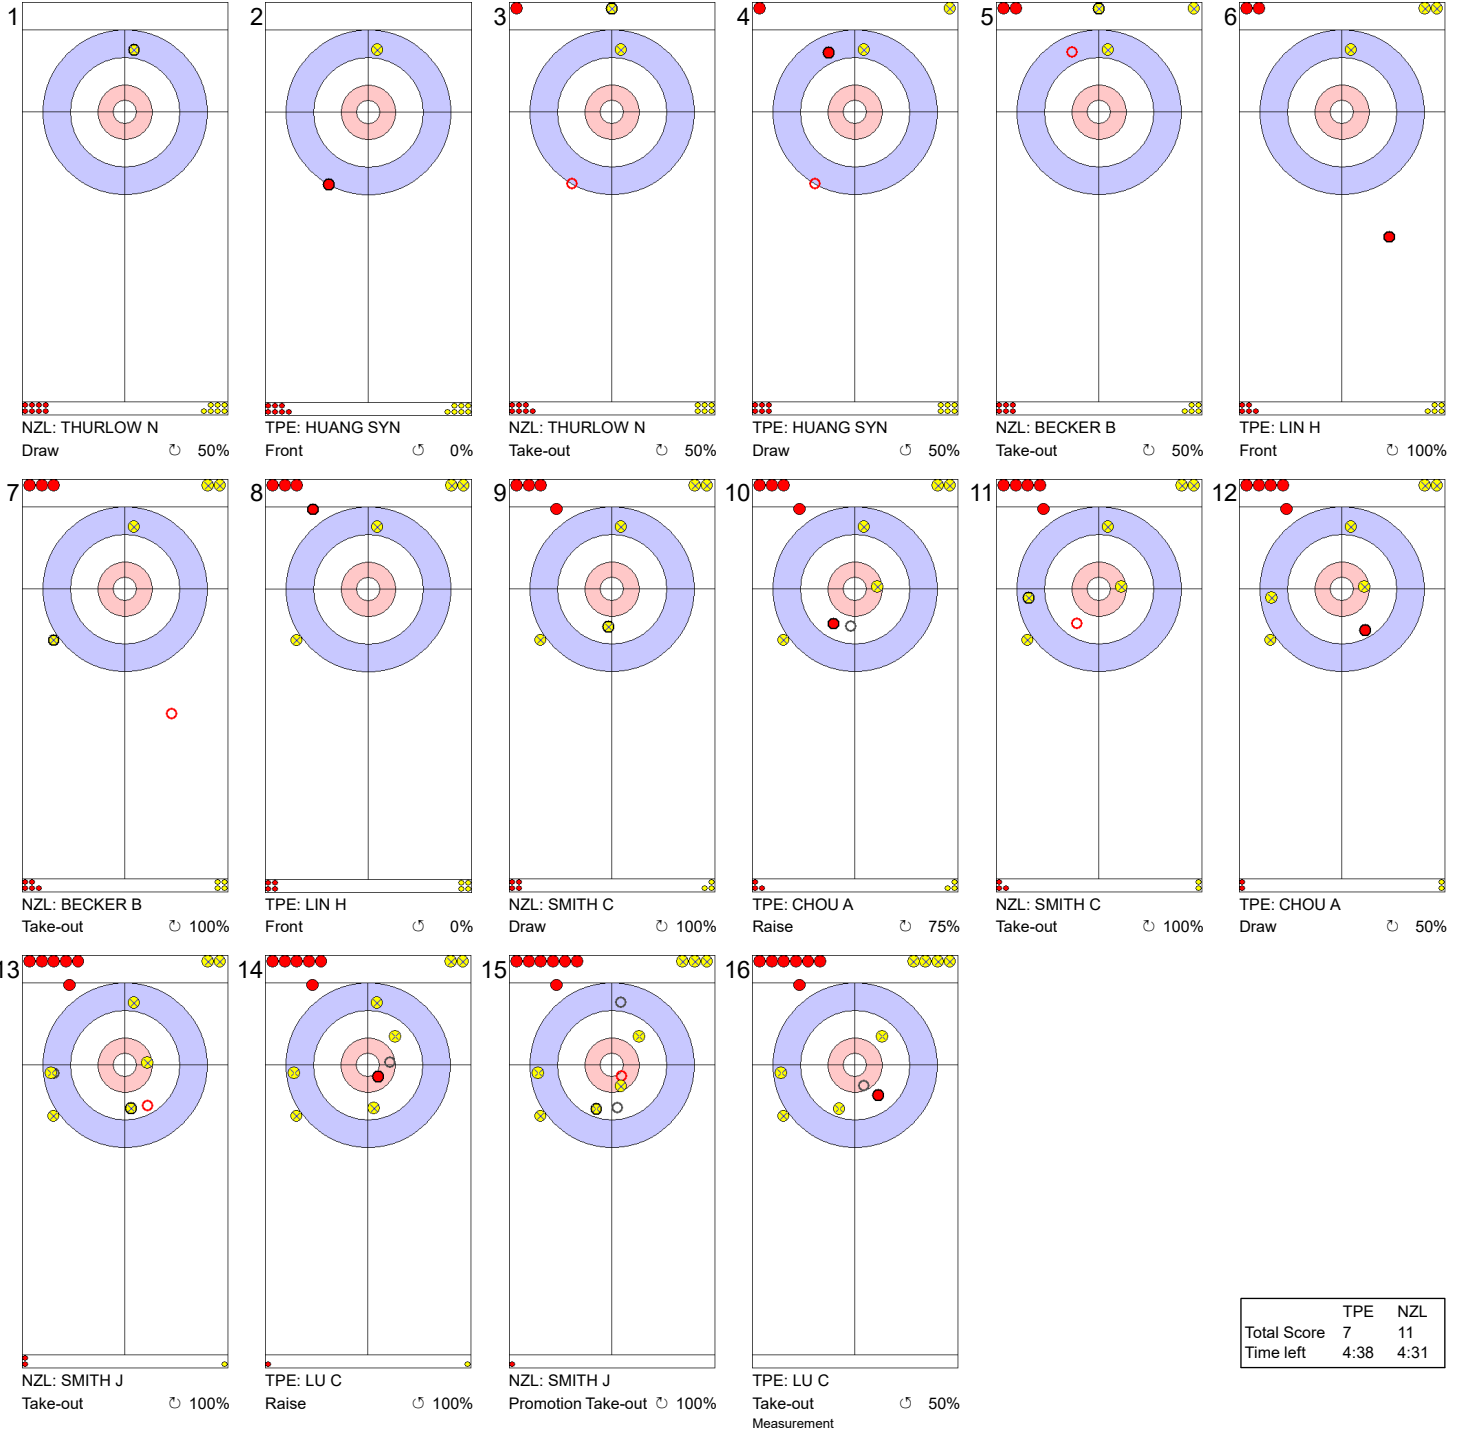

	TPE	NZL
Total Score	6	7
Time left	15:14	15:12

Legend:
 ↻ Clockwise ↺ Counter-clockwise - Not considered

Game - Shot by Shot

	TPE	NZL
Total Score	7	7
Time left	12:44	12:11

Legend:		
⌚	Clockwise	
⌚	Counter-clockwise	
-	Not considered	

Game - Shot by Shot

End 8 ● **TPE - Chinese Taipei** 7 + 0 (this end) = 7 ● **NZL - New Zealand** 7 + 3 (this end) = 10

	TPE	NZL
Total Score	7	10
Time left	8:46	7:36

Legend:
 ↻ Clockwise ↺ Counter-clockwise - Not considered

MON 30 OCT 2023
Start Time 14:00

Round Robin Session 3 - Sheet A

Game - Shot by Shot

End 9 ● **TPE - Chinese Taipei 7 + 0 (this end) = 7** ● **NZL - New Zealand 10 + 1 (this end) = 11**

	TPE	NZL
Total Score	7	11
Time left	4:38	4:31

Legend:
 ⤵ Clockwise ⤴ Counter-clockwise - Not considered

Game - Shot by Shot

End 10 ● **TPE - Chinese Taipei** 7 + X (this end) = 7 ● **NZL - New Zealand** 11 + X (this end) = 11

	TPE	NZL
Total Score	7	11
Time left	2:56	3:02