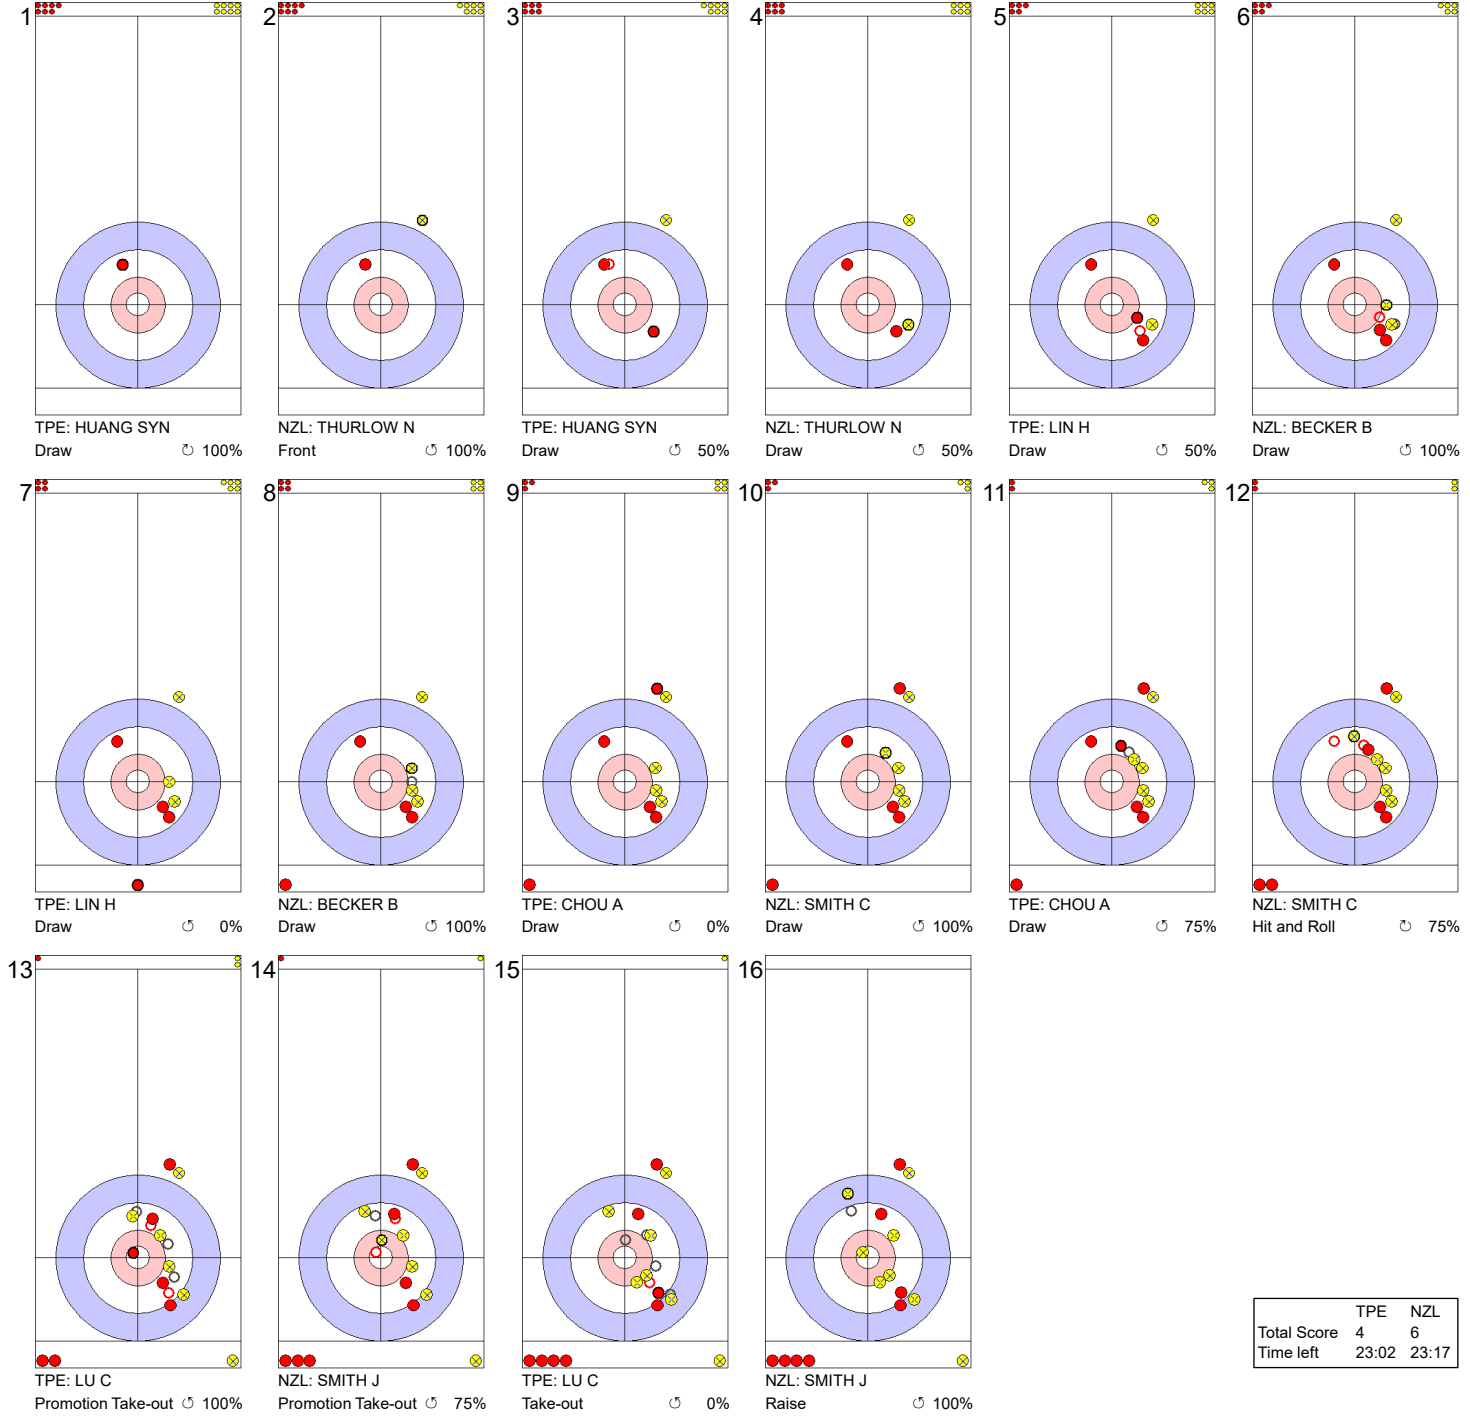

	TPE	NZL
Total Score	2	2
Time left	31:52	31:19

Legend:
 ↻ Clockwise ↺ Counter-clockwise - Not considered

MON 30 OCT 2023
Start Time 14:00

Round Robin Session 3 - Sheet A

Game - Shot by Shot

End 3 ● **TPE - Chinese Taipei** 2 + 2 (this end) = 4 ● **NZL - New Zealand** 2 + 0 (this end) = 2

	TPE	NZL
Total Score	4	2
Time left	28:49	28:22

Legend:
 ↻ Clockwise ↺ Counter-clockwise - Not considered

MON 30 OCT 2023
Start Time 14:00

Round Robin Session 3 - Sheet A

Game - Shot by Shot

End 4 ● **TPE - Chinese Taipei 4 + 0 (this end) = 4** ● **NZL - New Zealand 2 + 4 (this end) = 6**

	TPE	NZL
Total Score	4	6
Time left	23:02	23:17

Legend:
 ↻ Clockwise ↺ Counter-clockwise - Not considered

Game - Shot by Shot

End 5 ● **TPE - Chinese Taipei** 4 + 2 (this end) = 6 ● **NZL - New Zealand** 6 + 0 (this end) = 6

	TPE	NZL
Total Score	6	6
Time left	18:08	19:11

Legend:
 ⤵ Clockwise ⤴ Counter-clockwise - Not considered

Game - Shot by Shot

End 6 ● TPE - Chinese Taipei **6 + 0** (this end) = **6** ● NZL - New Zealand **6 + 1** (this end) = **7**