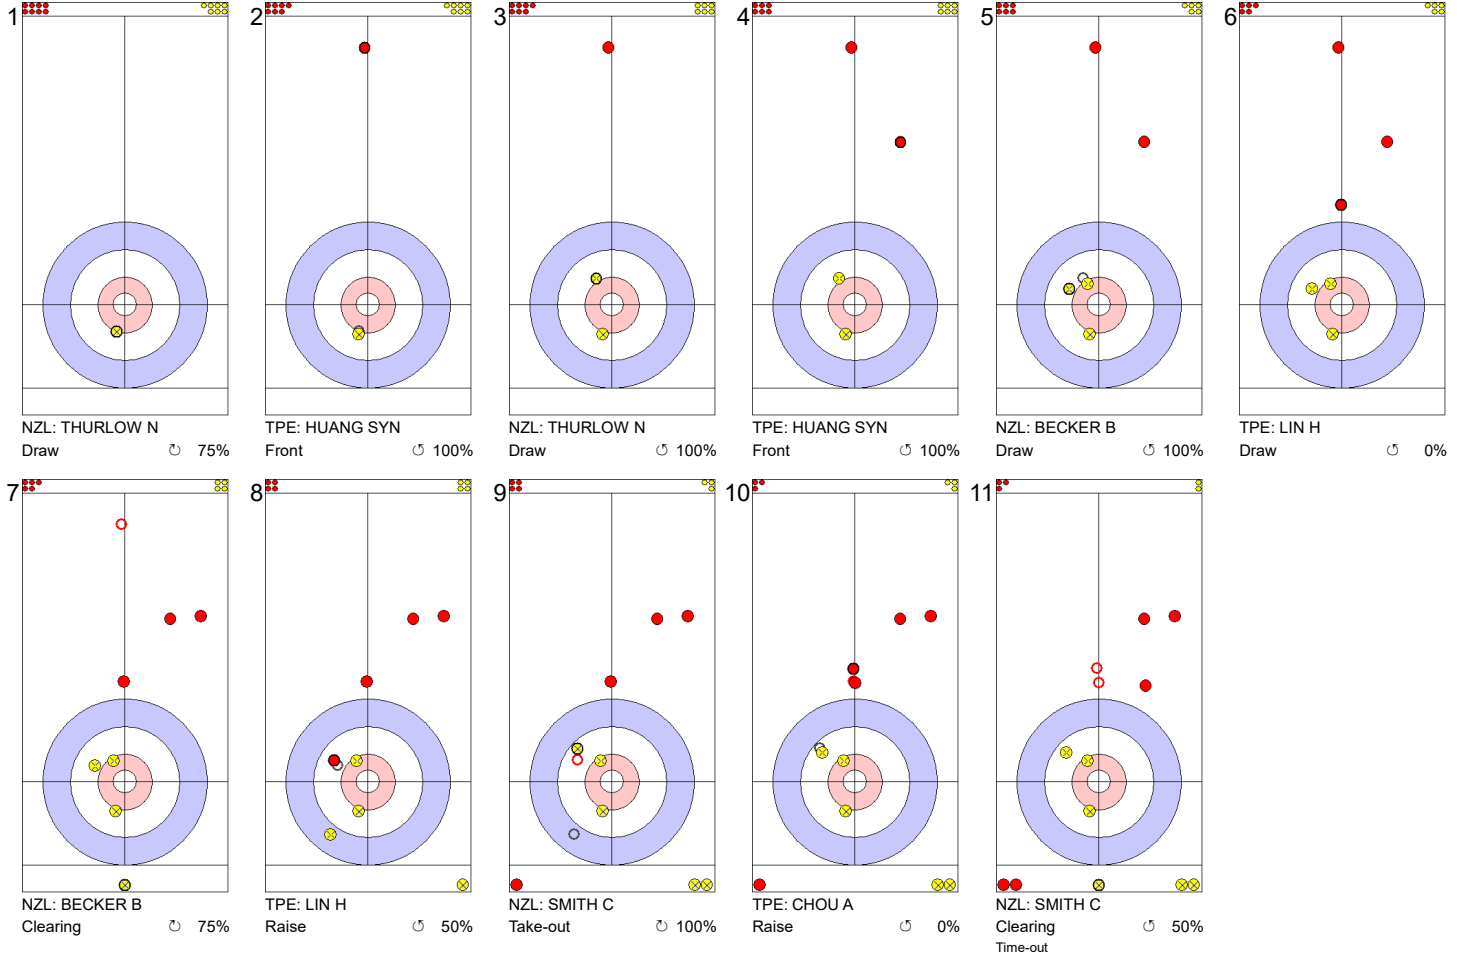

Game - Shot by Shot

End 8 ● **TPE - Chinese Taipei** 7 + 0 (this end) = 7 ● **NZL - New Zealand** 7 + 3 (this end) = 10

	TPE	NZL
Total Score	7	10
Time left	8:46	7:36

Legend:
 ↻ Clockwise ↺ Counter-clockwise - Not considered

MON 30 OCT 2023
Start Time 14:00

Round Robin Session 3 - Sheet A

Game - Shot by Shot

End 9 ● **TPE - Chinese Taipei 7 + 0 (this end) = 7** ● **NZL - New Zealand 10 + 1 (this end) = 11**

	TPE	NZL
Total Score	7	11
Time left	4:38	4:31

Legend:
 ⤵ Clockwise ⤴ Counter-clockwise - Not considered

Game - Shot by Shot

End 10 ● **TPE - Chinese Taipei** 7 + X (this end) = 7 ● **NZL - New Zealand** 11 + X (this end) = 11

	TPE	NZL
Total Score	7	11
Time left	2:56	3:02

Legend:
 ⤴ Clockwise ⤵ Counter-clockwise - Not considered
 X Unfinished end due to concession