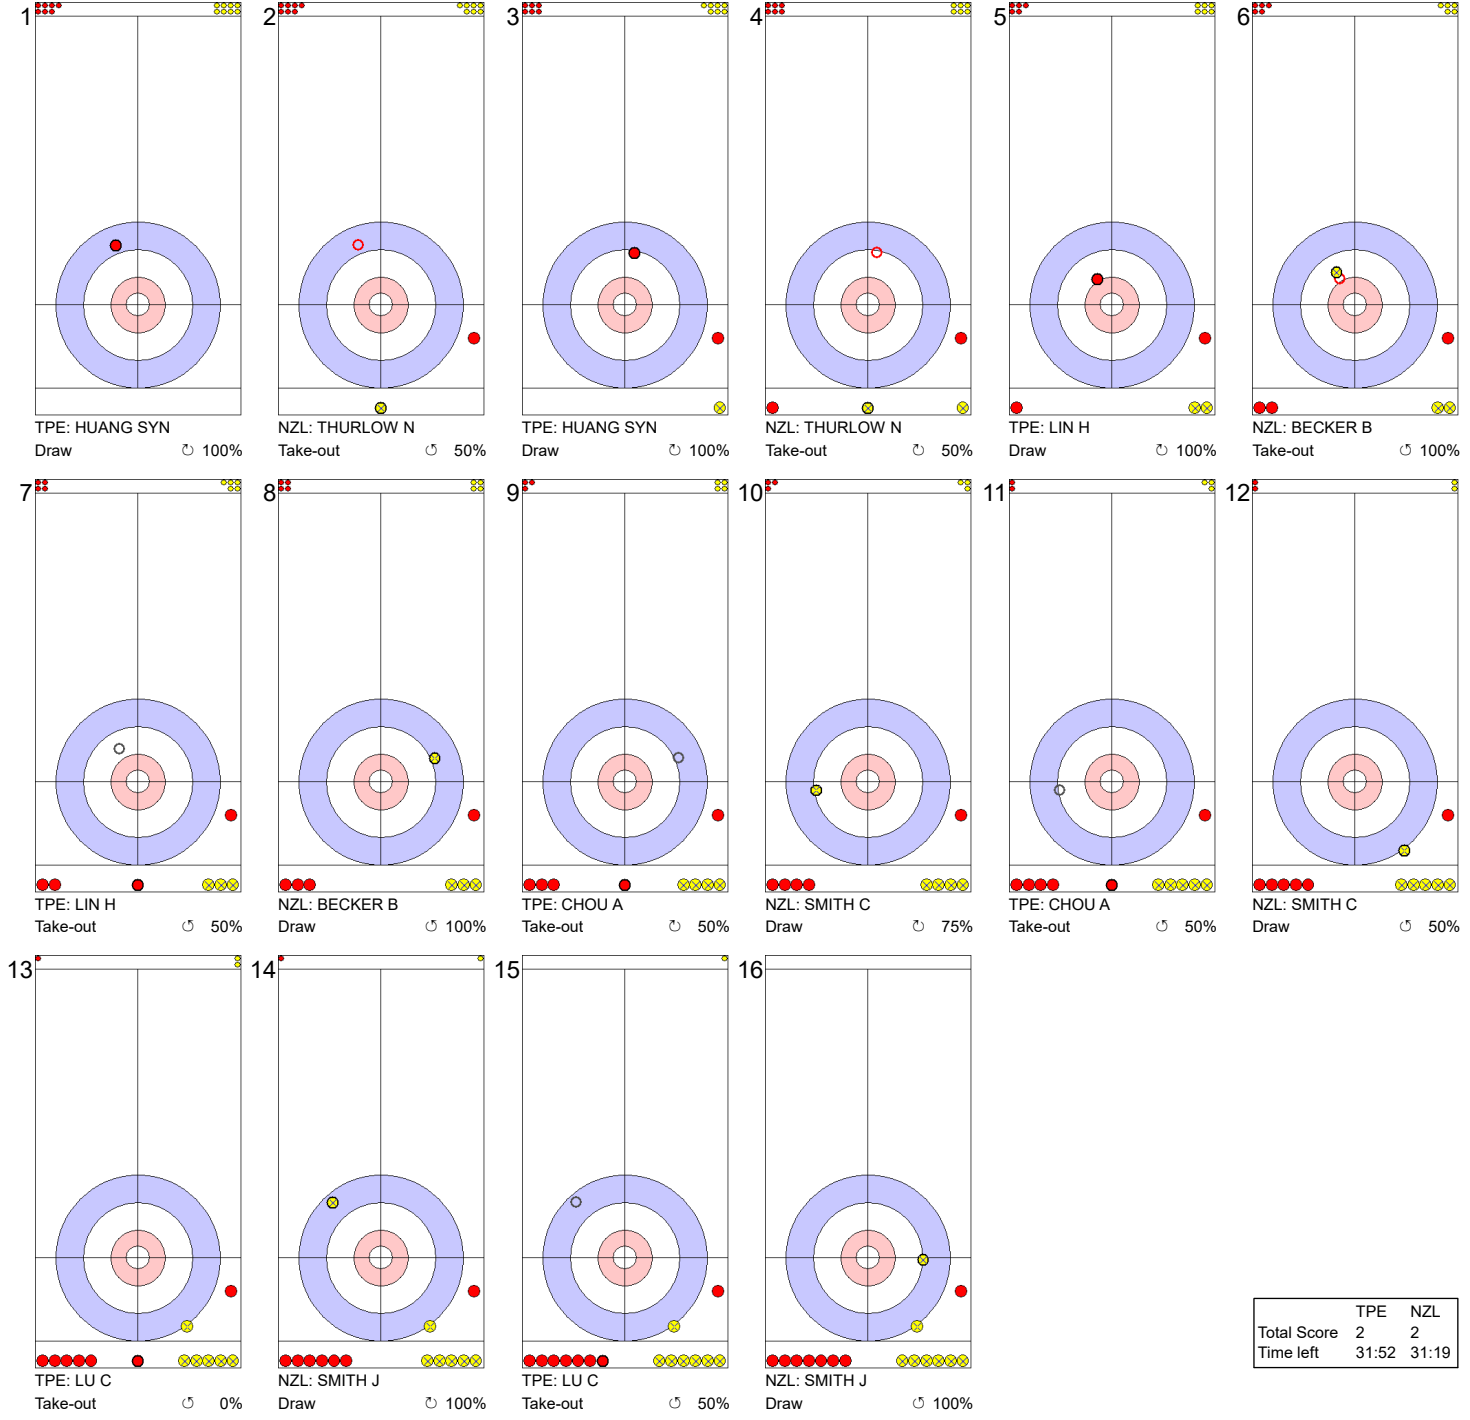

MON 30 OCT 2023
Start Time 14:00

Round Robin Session 3 - Sheet A

Game - Shot by Shot

Legend:
 ↻ Clockwise ↺ Counter-clockwise - Not considered

Game - Shot by Shot

End 2 ● **TPE - Chinese Taipei** 2 + 0 (this end) = 2 ● **NZL - New Zealand** 0 + 2 (this end) = 2

	TPE	NZL
Total Score	2	2
Time left	31:52	31:19

Legend:
 ↻ Clockwise ↺ Counter-clockwise - Not considered

MON 30 OCT 2023
Start Time 14:00

Round Robin Session 3 - Sheet A

Game - Shot by Shot

End 3 ● **TPE - Chinese Taipei** 2 + 2 (this end) = 4 ● **NZL - New Zealand** 2 + 0 (this end) = 2

	TPE	NZL
Total Score	4	2
Time left	28:49	28:22

Legend:
 ↻ Clockwise ↺ Counter-clockwise - Not considered

MON 30 OCT 2023
Start Time 14:00

Round Robin Session 3 - Sheet A

Game - Shot by Shot

End 4 ● **TPE - Chinese Taipei 4 + 0 (this end) = 4** ● **NZL - New Zealand 2 + 4 (this end) = 6**

	TPE	NZL
Total Score	4	6
Time left	23:02	23:17

Legend:
 ↻ Clockwise ↺ Counter-clockwise - Not considered

Game - Shot by Shot

End 5 ● **TPE - Chinese Taipei** 4 + 2 (this end) = 6 ● **NZL - New Zealand** 6 + 0 (this end) = 6