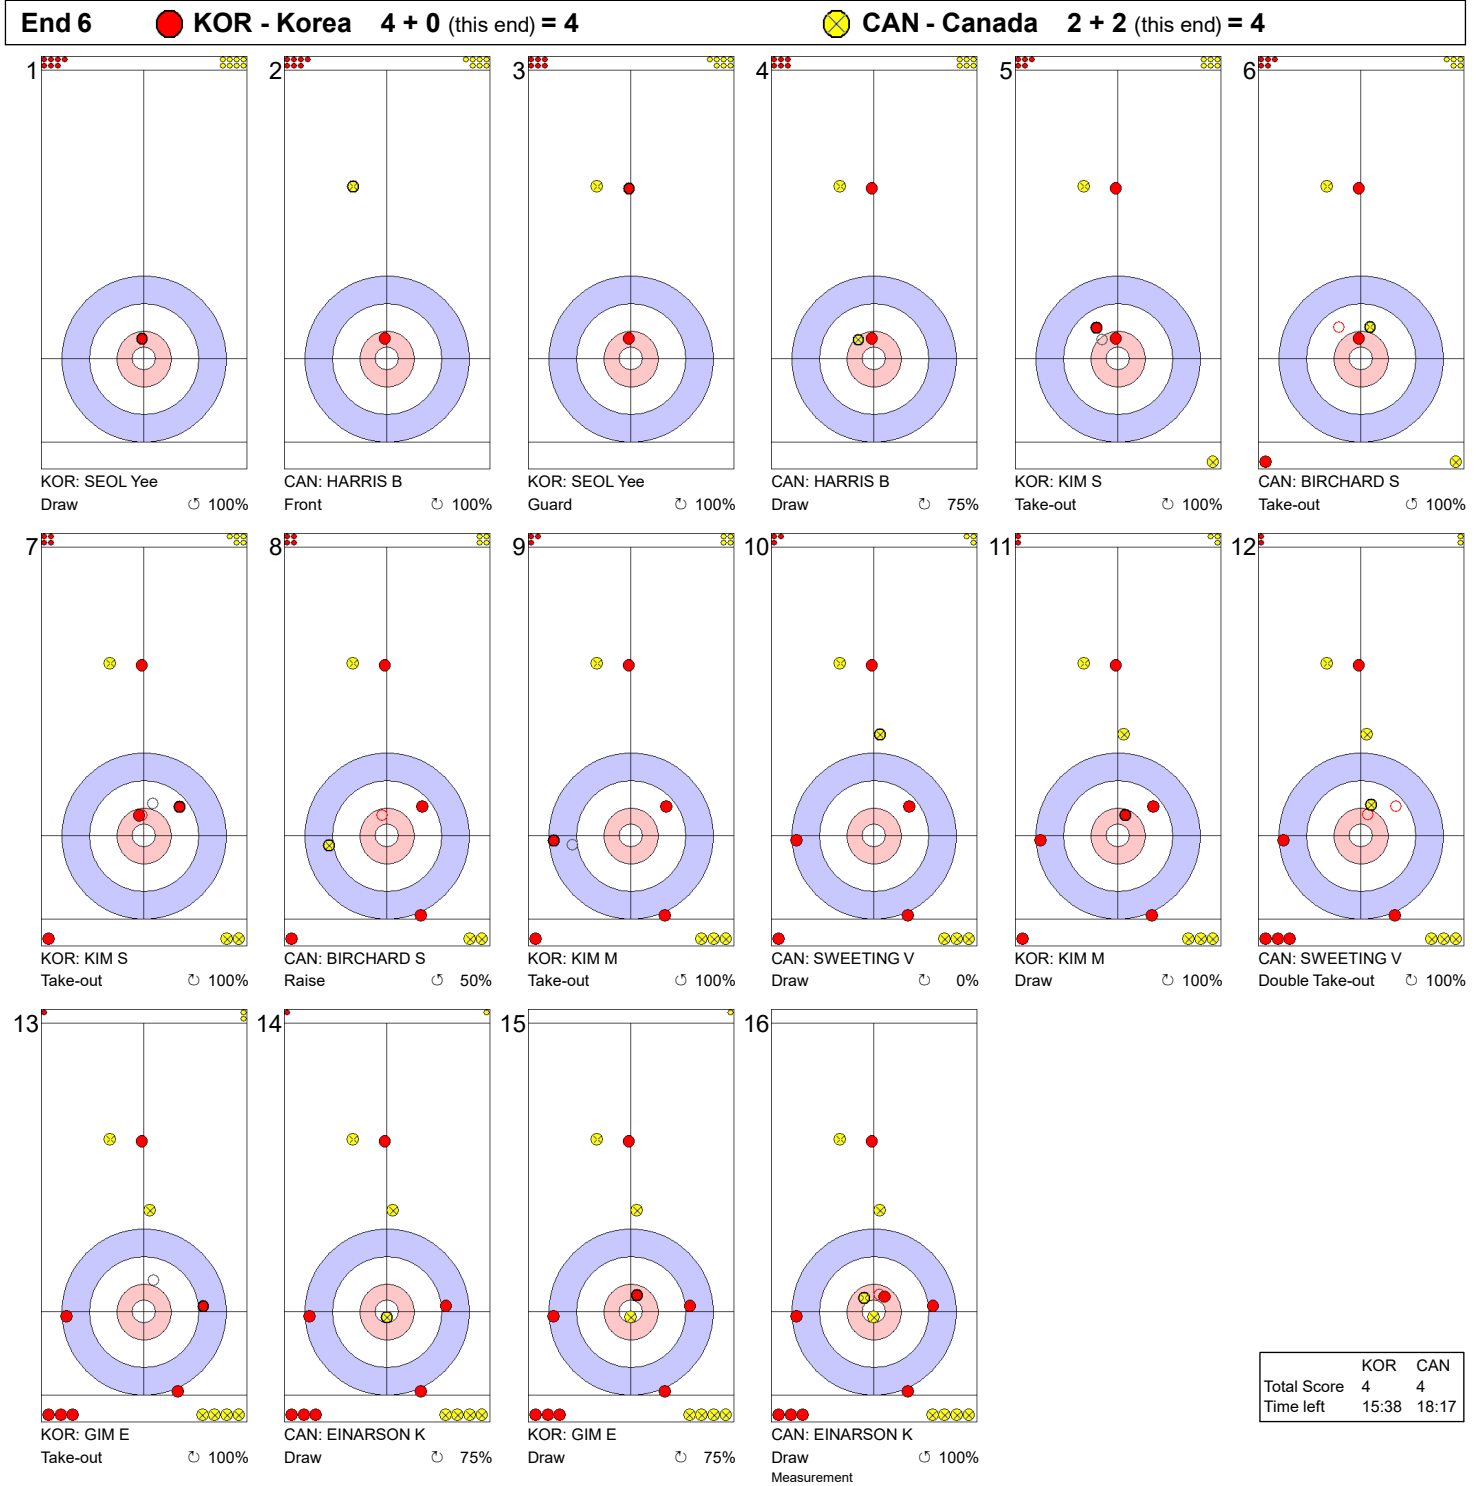

<p>1</p> <p>CAN: HARRIS B Front ⤵ 75%</p>	<p>2</p> <p>KOR: SEOL Yee Front ⤵ 100%</p>	<p>3</p> <p>CAN: HARRIS B Draw ⤵ 100%</p>	<p>4</p> <p>KOR: SEOL Yee Draw ⤵ 0%</p>	<p>5</p> <p>CAN: BIRCHARD S Draw ⤵ 100%</p>	<p>6</p> <p>KOR: KIM S Promotion Take-out ⤵ 50%</p>
<p>7</p> <p>CAN: BIRCHARD S Front ⤵ 100%</p>	<p>8</p> <p>KOR: KIM S Promotion Take-out ⤵ 100%</p>	<p>9</p> <p>CAN: SWEETING V Guard ⤵ 50%</p>	<p>10</p> <p>KOR: KIM M Take-out ⤵ 100%</p>	<p>11</p> <p>CAN: SWEETING V Take-out ⤵ 100%</p>	<p>12</p> <p>KOR: KIM M Promotion Take-out ⤵ 25%</p>
<p>13</p> <p>CAN: EINARSON K Draw ⤵ 100%</p>	<p>14</p> <p>KOR: GIM E Raise ⤵ 100%</p>	<p>15</p> <p>CAN: EINARSON K Promotion Take-out ⤵ 0%</p>	<p>16</p> <p>KOR: GIM E Draw ⤵ 100%</p>		

	KOR	CAN
Total Score	4	2
Time left	20:56	25:14

Legend:
 ⤵ Clockwise ⤴ Counter-clockwise - Not considered

Game - Shot by Shot

End 5 **KOR - Korea** 4 + 0 (this end) = 4 **CAN - Canada** 2 + 0 (this end) = 2

Legend:
 ↻ Clockwise ↺ Counter-clockwise - Not considered

WED 1 NOV 2023
Start Time 14:00

Round Robin Session 6 - Sheet A

Game - Shot by Shot

	KOR	CAN
Total Score	4	4
Time left	15:38	18:17

Legend:
 ⌚ Clockwise ⌚ Counter-clockwise - Not considered

WED 1 NOV 2023
Start Time 14:00

Round Robin Session 6 - Sheet A

Game - Shot by Shot

End 7 ● **KOR - Korea** 4 + 2 (this end) = 6 ● **CAN - Canada** 4 + 0 (this end) = 4

	KOR	CAN
Total Score	6	4
Time left	11:09	13:32