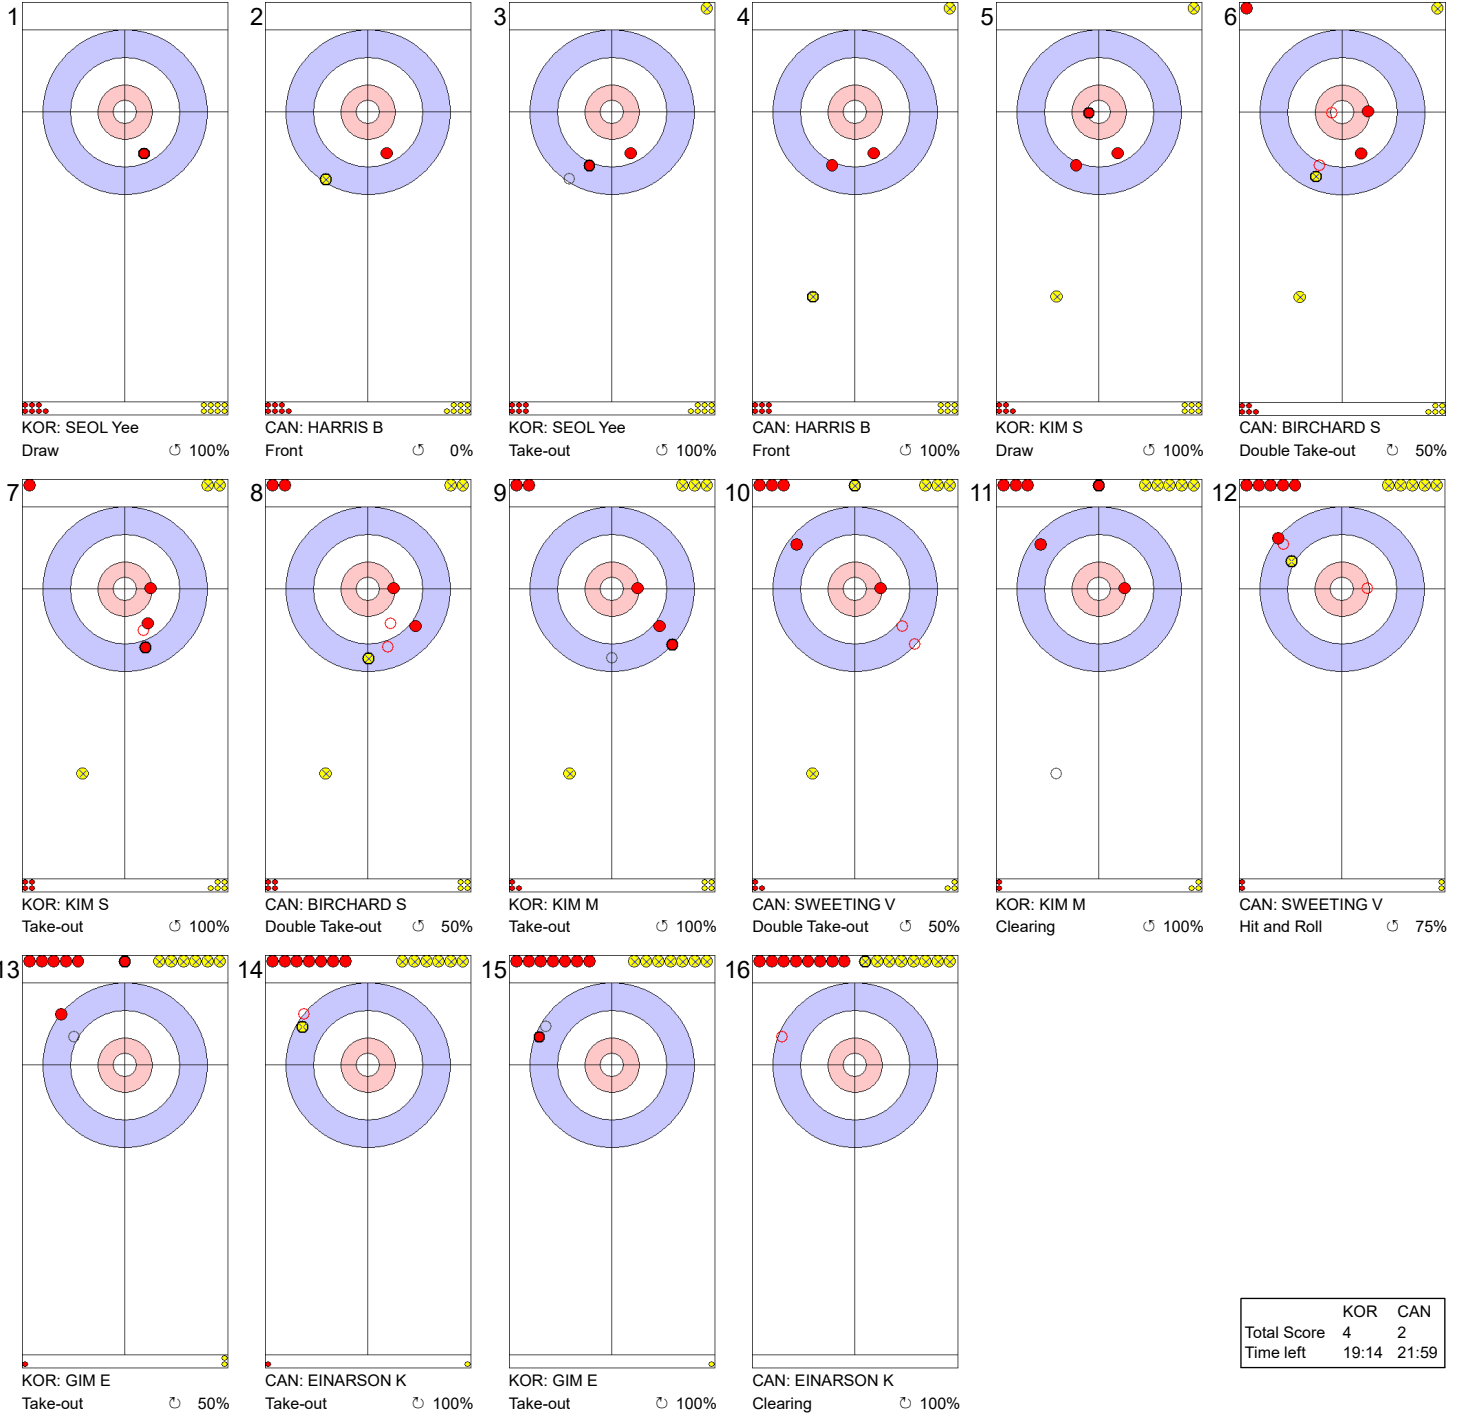

	KOR	CAN
Total Score	2	2
Time left	26:16	28:42

Legend:
 Clockwise Counter-clockwise - Not considered

Game - Shot by Shot

End 4 ● **KOR - Korea** 2 + 2 (this end) = 4 ● **CAN - Canada** 2 + 0 (this end) = 2

<p>1</p> <p>CAN: HARRIS B Front ⤵ 75%</p>	<p>2</p> <p>KOR: SEOL Yee Front ⤵ 100%</p>	<p>3</p> <p>CAN: HARRIS B Draw ⤵ 100%</p>	<p>4</p> <p>KOR: SEOL Yee Draw ⤵ 0%</p>	<p>5</p> <p>CAN: BIRCHARD S Draw ⤵ 100%</p>	<p>6</p> <p>KOR: KIM S Promotion Take-out ⤵ 50%</p>
<p>7</p> <p>CAN: BIRCHARD S Front ⤵ 100%</p>	<p>8</p> <p>KOR: KIM S Promotion Take-out ⤵ 100%</p>	<p>9</p> <p>CAN: SWEETING V Guard ⤵ 50%</p>	<p>10</p> <p>KOR: KIM M Take-out ⤵ 100%</p>	<p>11</p> <p>CAN: SWEETING V Take-out ⤵ 100%</p>	<p>12</p> <p>KOR: KIM M Promotion Take-out ⤵ 25%</p>
<p>13</p> <p>CAN: EINARSON K Draw ⤵ 100%</p>	<p>14</p> <p>KOR: GIM E Raise ⤵ 100%</p>	<p>15</p> <p>CAN: EINARSON K Promotion Take-out ⤵ 0%</p>	<p>16</p> <p>KOR: GIM E Draw ⤵ 100%</p>		

	KOR	CAN
Total Score	4	2
Time left	20:56	25:14

Legend:
 ⤵ Clockwise ⤴ Counter-clockwise - Not considered

Game - Shot by Shot

End 5 **KOR - Korea** 4 + 0 (this end) = 4 **CAN - Canada** 2 + 0 (this end) = 2

Legend:
 ↻ Clockwise ↺ Counter-clockwise - Not considered

WED 1 NOV 2023
Start Time 14:00

Round Robin Session 6 - Sheet A

Game - Shot by Shot

	KOR	CAN
Total Score	4	4
Time left	15:38	18:17

Legend:
 ⌚ Clockwise ⌚ Counter-clockwise - Not considered