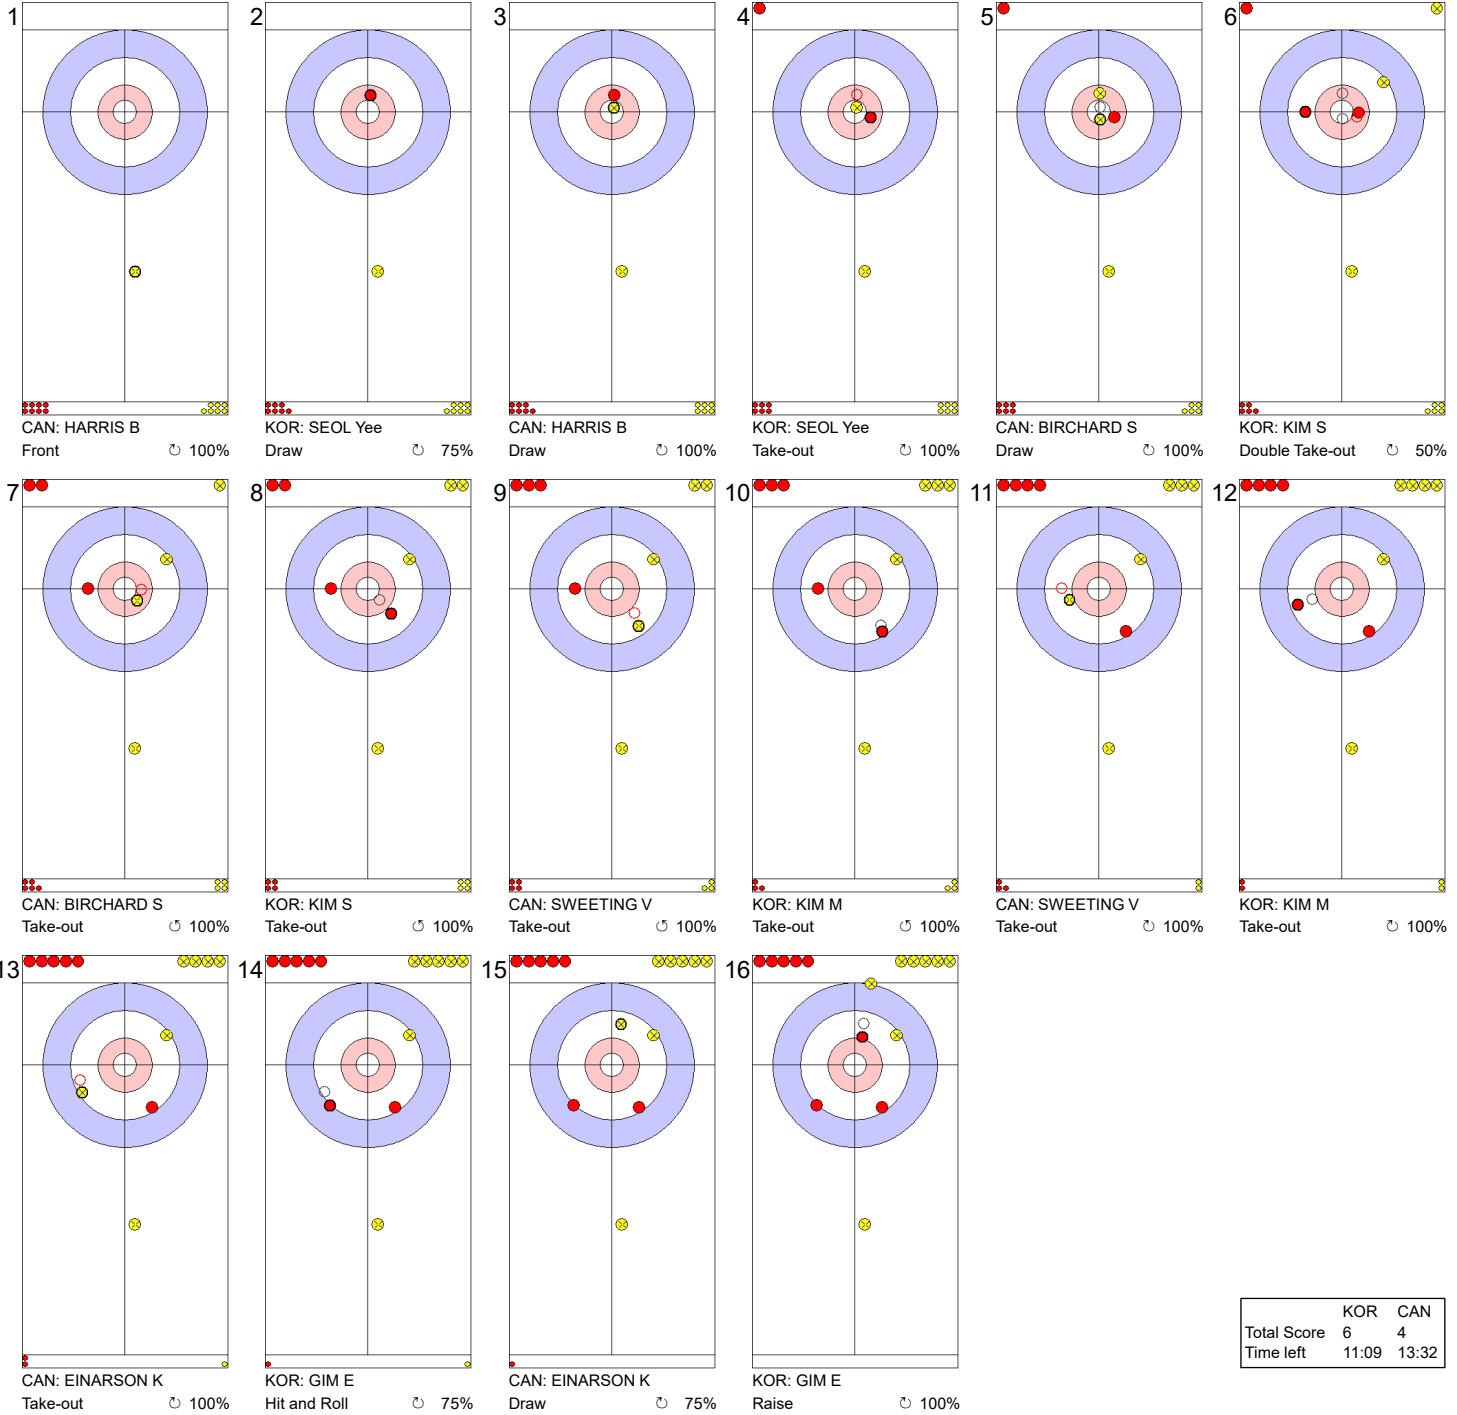

	KOR	CAN
Total Score	4	2
Time left	20:56	25:14

Legend:
 ⤵ Clockwise ⤴ Counter-clockwise - Not considered

Game - Shot by Shot

End 5 **KOR - Korea** 4 + 0 (this end) = 4 **CAN - Canada** 2 + 0 (this end) = 2

Legend:
 ↻ Clockwise ↺ Counter-clockwise - Not considered

WED 1 NOV 2023
Start Time 14:00

Round Robin Session 6 - Sheet A

Game - Shot by Shot

	KOR	CAN
Total Score	4	4
Time left	15:38	18:17

Legend:
 ⌚ Clockwise ⌚ Counter-clockwise - Not considered

WED 1 NOV 2023
Start Time 14:00

Round Robin Session 6 - Sheet A

Game - Shot by Shot

End 7 ● **KOR - Korea** 4 + 2 (this end) = 6 ● **CAN - Canada** 4 + 0 (this end) = 4

	KOR	CAN
Total Score	6	4
Time left	11:09	13:32

Legend:
 ↻ Clockwise ↺ Counter-clockwise - Not considered

Game - Shot by Shot

End 8 ● **KOR - Korea** 6 + 1 (this end) = 7 ● **CAN - Canada** 4 + 0 (this end) = 4

End	Player	Shot	Direction	Percentage
1	KOR: SEOL Yee	Draw	↻	100%
2	CAN: HARRIS B	Front	↻	100%
3	KOR: SEOL Yee	Guard	↻	100%
4	CAN: HARRIS B	Draw	↻	100%
5	KOR: KIM S	Guard	↻	100%
6	CAN: BIRCHARD S	Clearing	↻	100%
7	KOR: KIM S	Clearing	↻	100%
8	CAN: BIRCHARD S	Take-out	↻	100%
9	KOR: KIM M	Take-out	↻	100%
10	CAN: SWEETING V	Take-out	↻	100%
11	KOR: KIM M	Take-out	↻	100%
12	CAN: SWEETING V	Promotion Take-out	↻	50%
13	KOR: GIM E	Take-out	↻	100%
14	CAN: EINARSON K	Take-out	↻	100%
15	KOR: GIM E	Take-out	↻	100%
16	CAN: EINARSON K	Draw	↻	0%