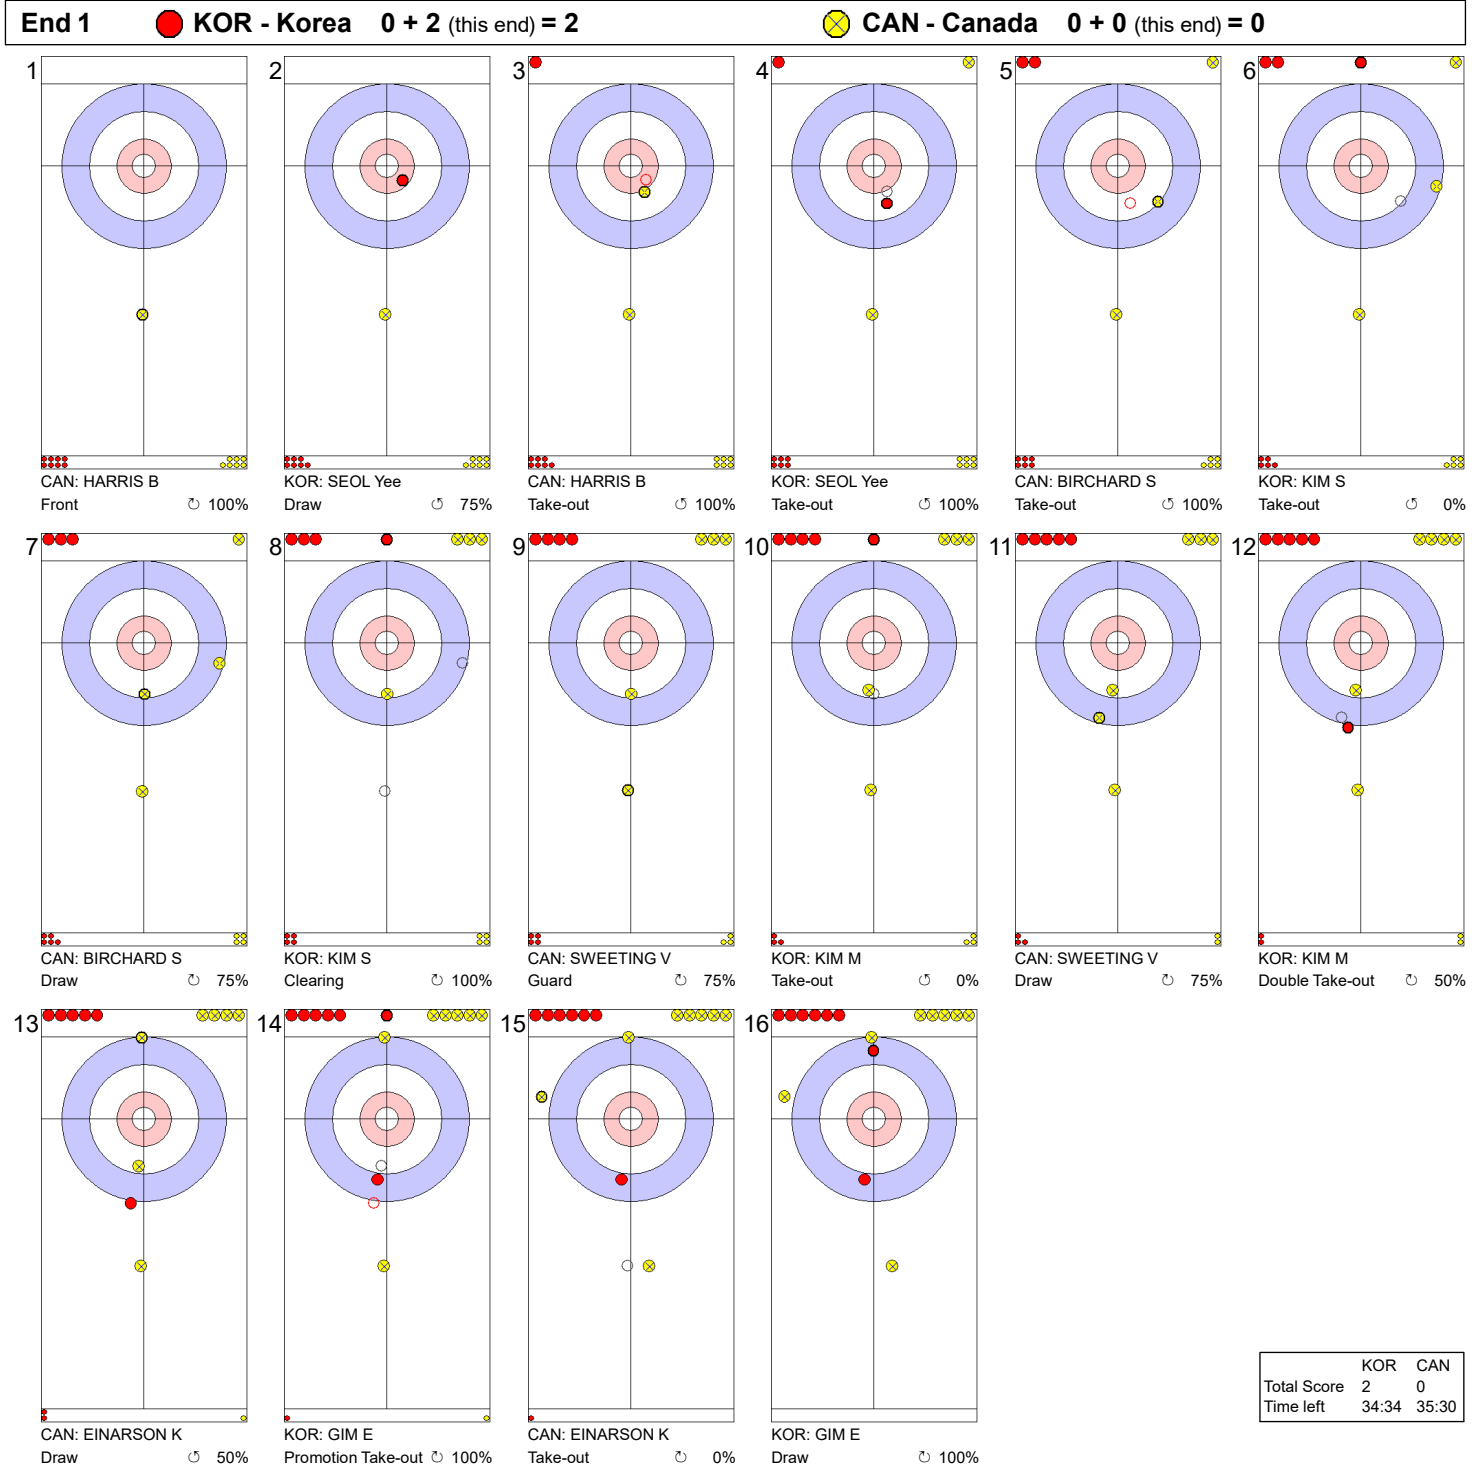

Game - Shot by Shot

	KOR	CAN
Total Score	2	0
Time left	34:34	35:30

Legend:
 ↻ Clockwise ↺ Counter-clockwise - Not considered

PCCC 2023
Kelowna, BC, Canada

Pan Continental Curling Championships 2023
Kelowna Curling Club
A-Division Women

WED 1 NOV 2023
Start Time 14:00

Round Robin Session 6 - Sheet A

Game - Shot by Shot

End 2 ● **KOR - Korea** 2 + 0 (this end) = 2 ● **CAN - Canada** 0 + 1 (this end) = 1

	KOR	CAN
Total Score	2	1
Time left	30:10	30:56

Legend:
 ↻ Clockwise ↺ Counter-clockwise - Not considered

WED 1 NOV 2023
Start Time 14:00

Round Robin Session 6 - Sheet A

Game - Shot by Shot

End 3 **KOR - Korea** **2 + 0 (this end) = 2** **CAN - Canada** **1 + 1 (this end) = 2**

	KOR	CAN
Total Score	2	2
Time left	26:16	28:42

Legend:
 Clockwise Counter-clockwise - Not considered

Game - Shot by Shot

End 4 ● **KOR - Korea** 2 + 2 (this end) = 4 ● **CAN - Canada** 2 + 0 (this end) = 2