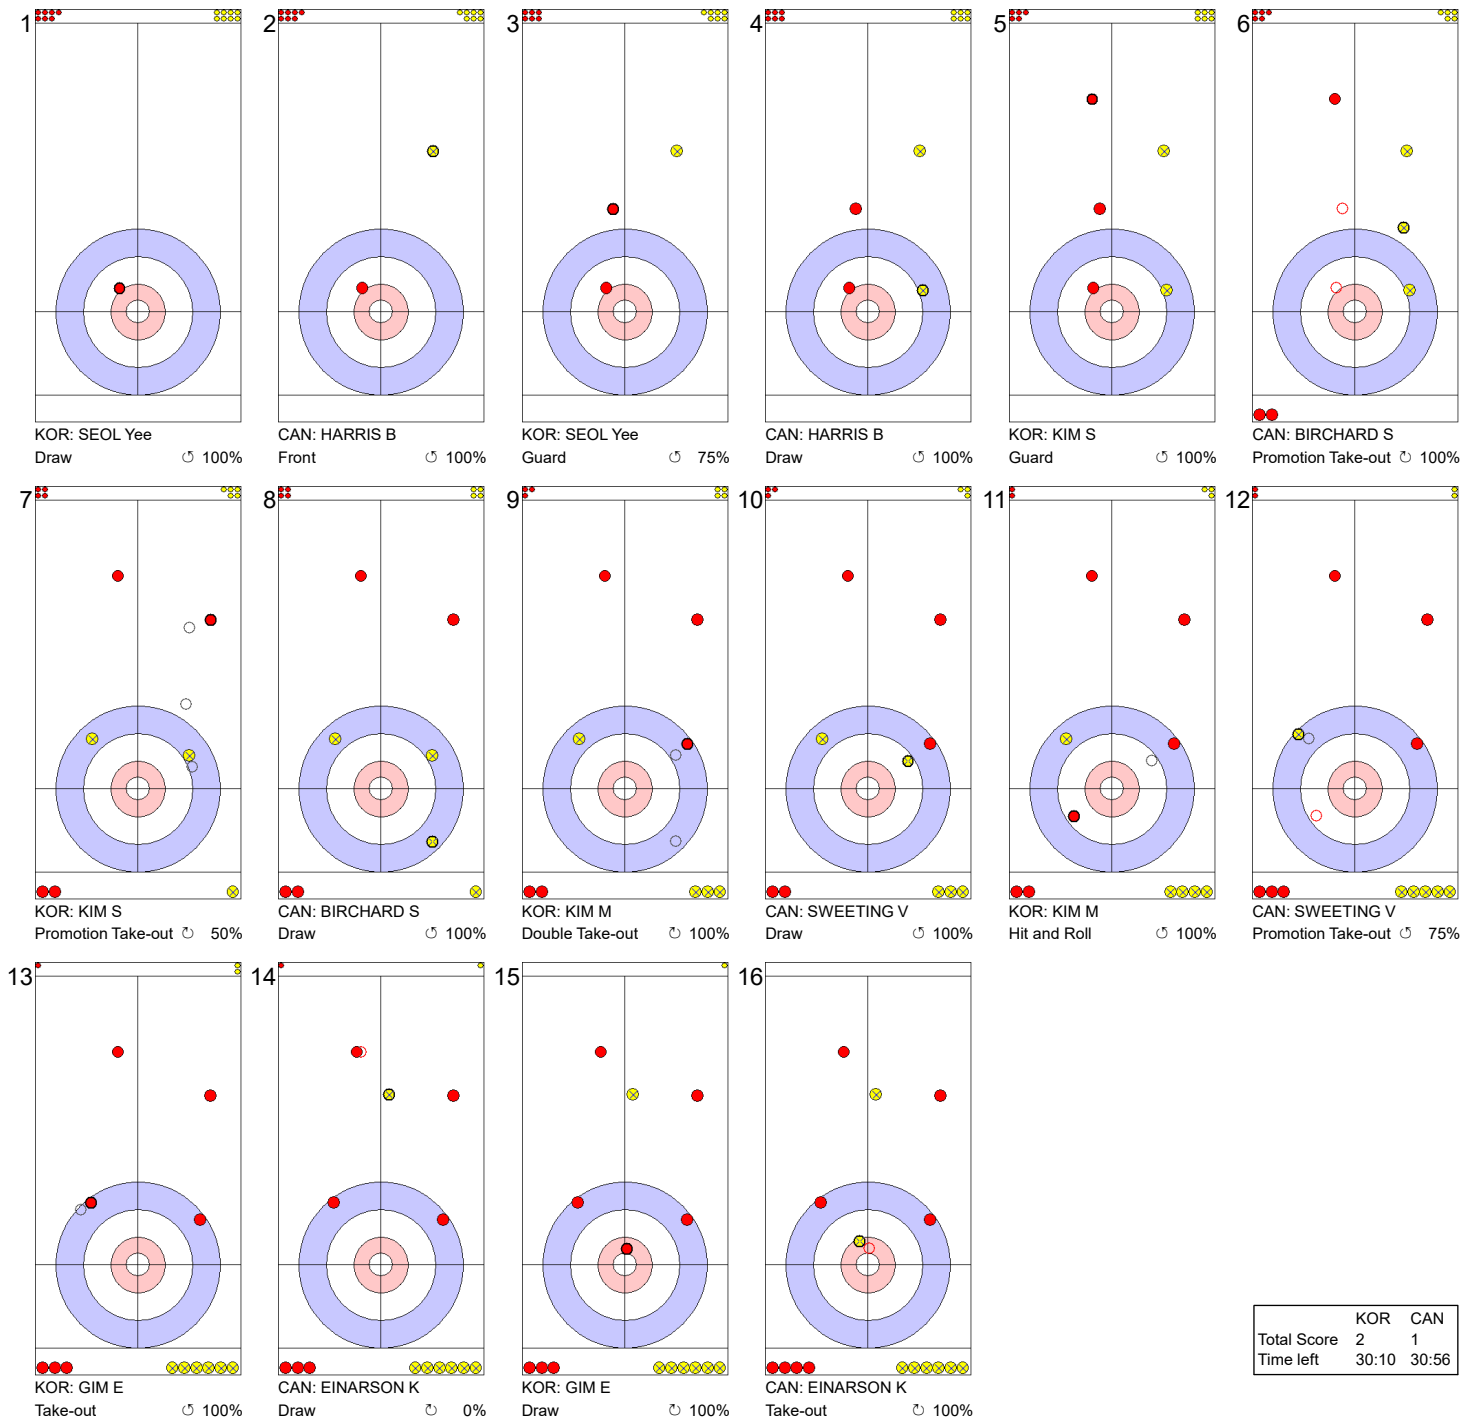

Game - Shot by Shot

	KOR	CAN
Total Score	2	0
Time left	34:34	35:30

Legend:
 ↻ Clockwise ↺ Counter-clockwise - Not considered

PCCC 2023
Kelowna, BC, Canada

Pan Continental Curling Championships 2023
Kelowna Curling Club
A-Division Women

WED 1 NOV 2023
Start Time 14:00

Round Robin Session 6 - Sheet A

Game - Shot by Shot

End 2 ● **KOR - Korea** 2 + 0 (this end) = 2 ● **CAN - Canada** 0 + 1 (this end) = 1

	KOR	CAN
Total Score	2	1
Time left	30:10	30:56

Legend:
 ↻ Clockwise ↺ Counter-clockwise - Not considered

WED 1 NOV 2023
Start Time 14:00

Round Robin Session 6 - Sheet A

Game - Shot by Shot

End 3 **KOR - Korea** **2 + 0 (this end) = 2** **CAN - Canada** **1 + 1 (this end) = 2**

	KOR	CAN
Total Score	2	2
Time left	26:16	28:42

Legend:
 Clockwise Counter-clockwise - Not considered

Game - Shot by Shot

End 4 ● **KOR - Korea** 2 + 2 (this end) = 4 ● **CAN - Canada** 2 + 0 (this end) = 2