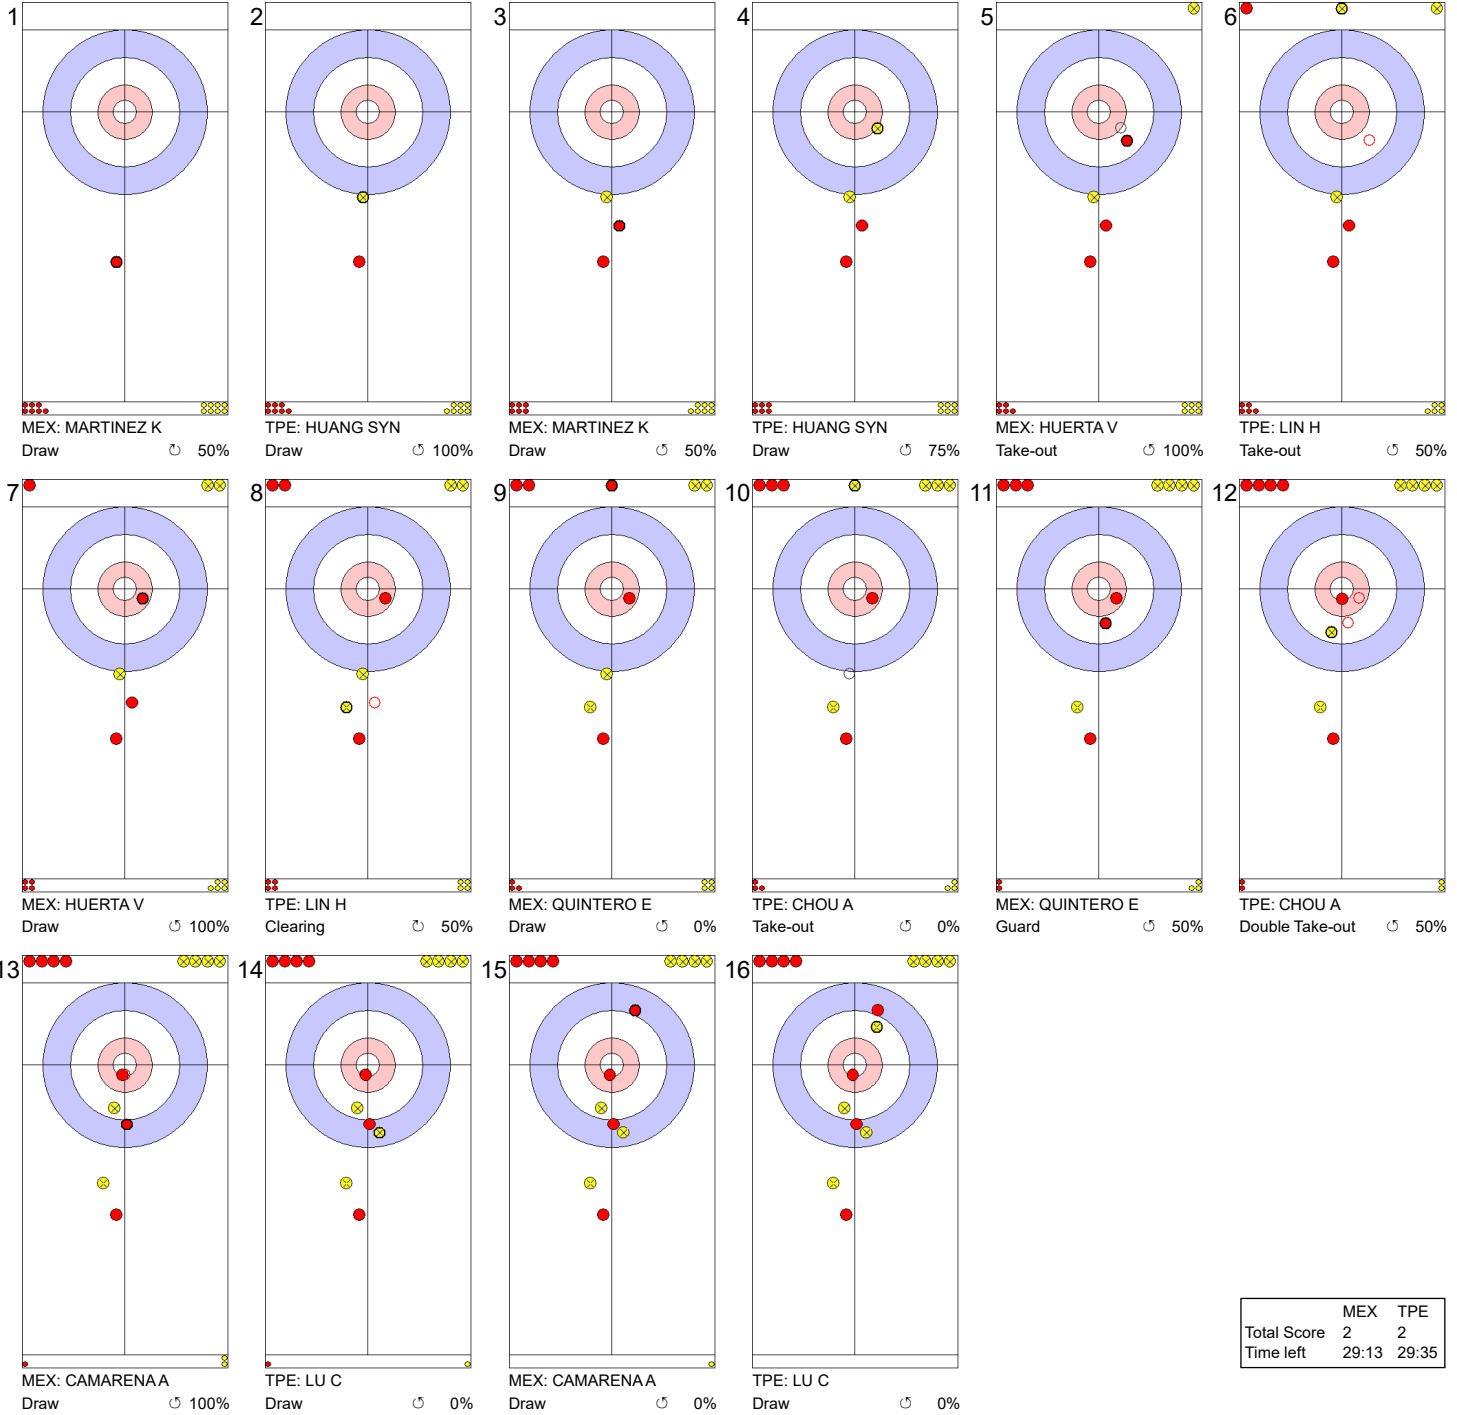

WED 1 NOV 2023  
Start Time 14:00

Round Robin Session 6 - Sheet B

**Game - Shot by Shot**

**End 2**   ● **MEX - Mexico** 0 + 1 (this end) = 1      ● **TPE - Chinese Taipei** 2 + 0 (this end) = 2

	MEX	TPE
Total Score	1	2
Time left	32:07	32:28

**Legend:**  
 ↻ Clockwise      ↺ Counter-clockwise      - Not considered

WED 1 NOV 2023  
Start Time 14:00

Round Robin Session 6 - Sheet B

**Game - Shot by Shot**

**End 3**   **MEX - Mexico 1 + 1 (this end) = 2**   **TPE - Chinese Taipei 2 + 0 (this end) = 2**

	MEX	TPE
Total Score	2	2
Time left	29:13	29:35

**Legend:**  
 ↻ Clockwise      ↺ Counter-clockwise      - Not considered

**PCCC 2023**  
Kelowna, BC, Canada

**Pan Continental Curling Championships 2023**  
Kelowna Curling Club  
**A-Division Women**

WED 1 NOV 2023  
Start Time 14:00

Round Robin Session 6 - Sheet B

**Game - Shot by Shot**

	MEX	TPE
Total Score	2	3
Time left	26:31	26:14

**Legend:**  
 ↻ Clockwise      ↺ Counter-clockwise      - Not considered