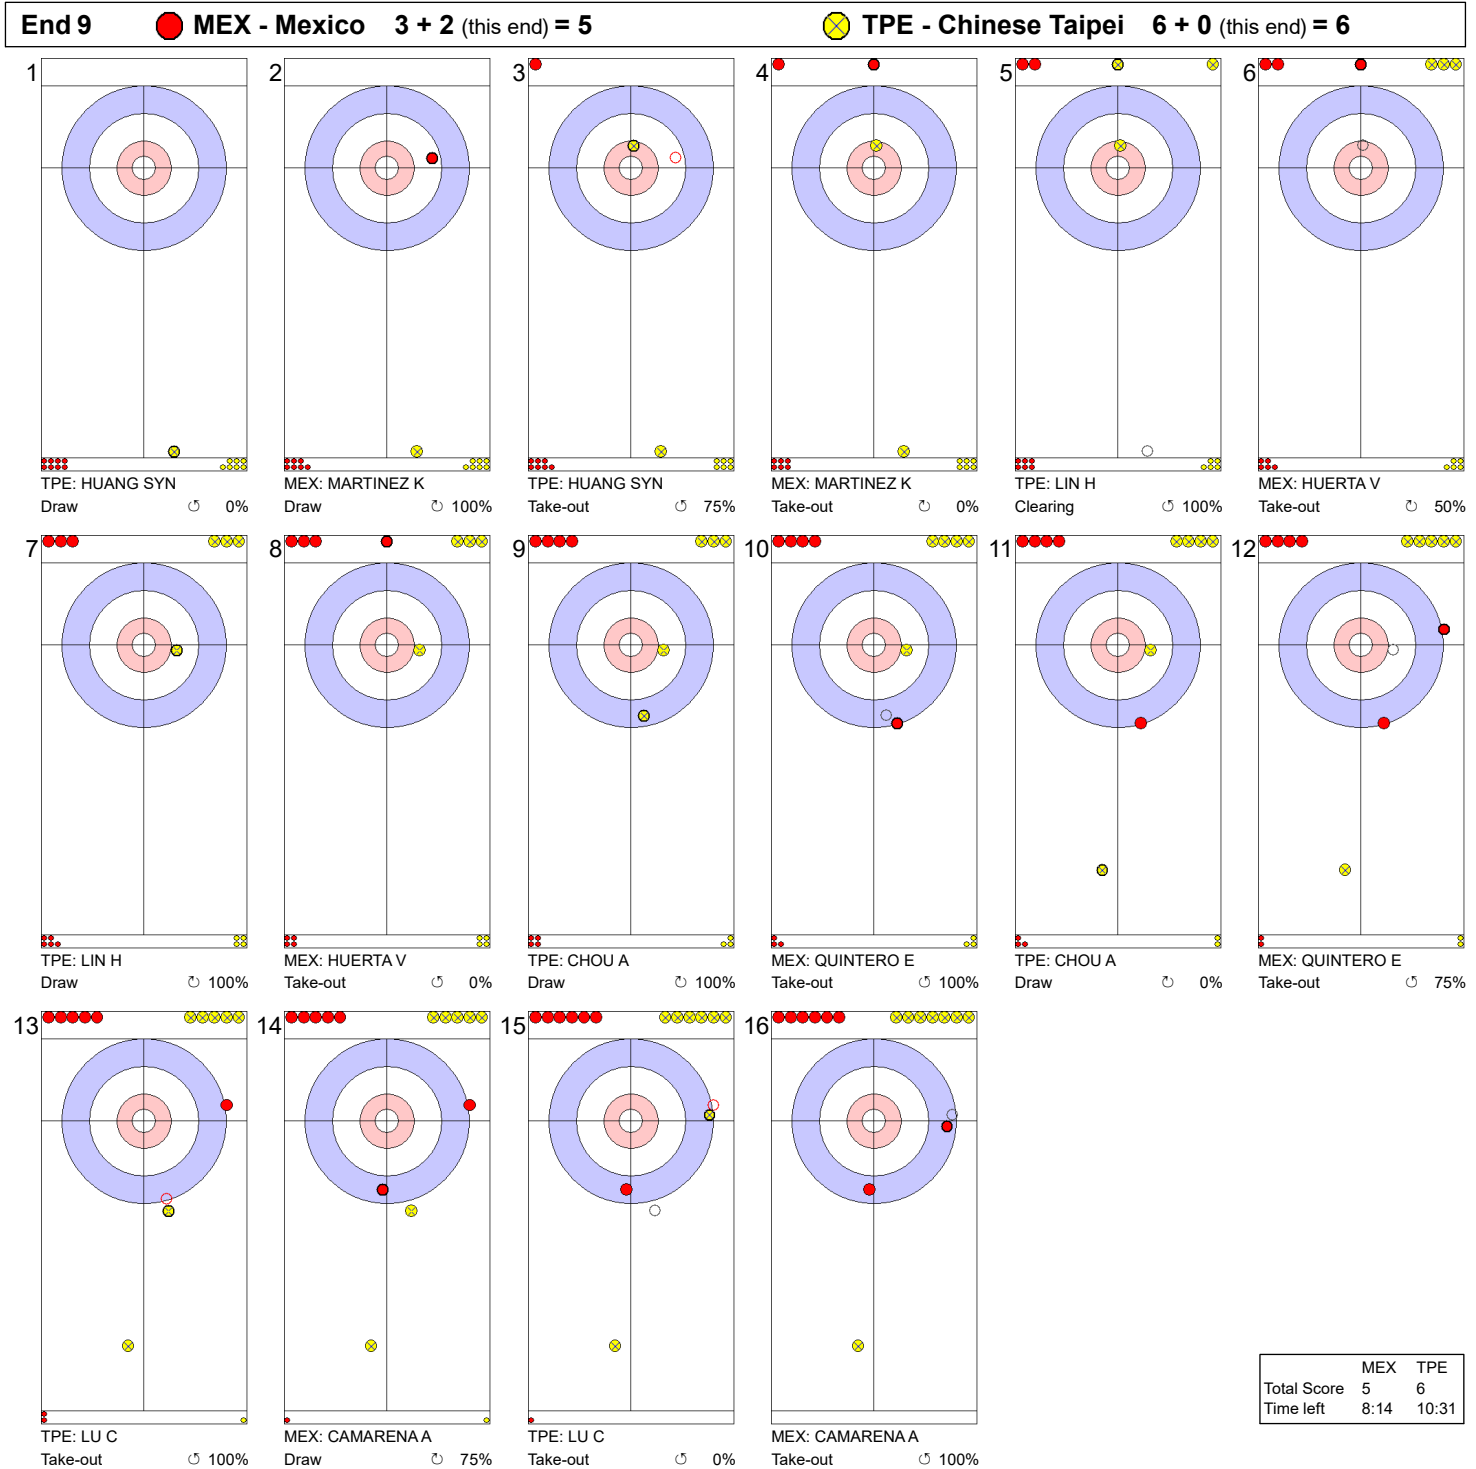

WED 1 NOV 2023  
Start Time 14:00

Round Robin Session 6 - Sheet B

**Game - Shot by Shot**

**End 6** ● **MEX - Mexico 3 + 0 (this end) = 3**      ● **TPE - Chinese Taipei 3 + 1 (this end) = 4**

	MEX	TPE
Total Score	3	4
Time left	19:28	20:22

**Legend:**  
 ↻ Clockwise      ↺ Counter-clockwise      - Not considered

WED 1 NOV 2023  
Start Time 14:00

Round Robin Session 6 - Sheet B

**Game - Shot by Shot**

**End 7**   ● **MEX - Mexico**   **3 + 0** (this end) = **3**      ● **TPE - Chinese Taipei**   **4 + 1** (this end) = **5**

	MEX	TPE
Total Score	3	5
Time left	16:04	17:08

**Legend:**  
 ↻ Clockwise      ↺ Counter-clockwise      - Not considered

**Game - Shot by Shot**

End 8			MEX - Mexico 3 + 0 (this end) = 3			TPE - Chinese Taipei 5 + 1 (this end) = 6																	
1		TPE: HUANG SYN Draw 0%	2		MEX: MARTINEZ K Draw 0%	3		TPE: HUANG SYN Draw Did not pass the hogline 0%	4		MEX: MARTINEZ K Promotion Take-out 100%	5		TPE: LIN H Take-out 100%	6		MEX: HUERTA V Take-out 100%						
7		TPE: LIN H Draw 50%	8		MEX: HUERTA V Take-out 100%	9		TPE: CHOU A Hit and Roll 50%	10		MEX: QUINTERO E Draw 0%	11		TPE: CHOU A Draw 50%	12		MEX: QUINTERO E Draw 0%						
13		TPE: LU C Draw 0%	14		MEX: CAMARENA A Draw 50%	15		TPE: LU C Draw 0%	16		MEX: CAMARENA A Promotion Take-out 0%		<table border="1"> <tr> <td></td> <td>MEX</td> <td>TPE</td> </tr> <tr> <td>Total Score</td> <td>3</td> <td>6</td> </tr> <tr> <td>Time left</td> <td>11:40</td> <td>13:58</td> </tr> </table>			MEX	TPE	Total Score	3	6	Time left	11:40	13:58
	MEX	TPE																					
Total Score	3	6																					
Time left	11:40	13:58																					

**Legend:**  
 Clockwise      Counter-clockwise      - Not considered

**Game - Shot by Shot**

**Legend:**  
 ↻ Clockwise      ↺ Counter-clockwise      - Not considered

**Game - Shot by Shot**

**Legend:**  
 ↻ Clockwise      ↺ Counter-clockwise      - Not considered  
 X Unfinished end due to concession