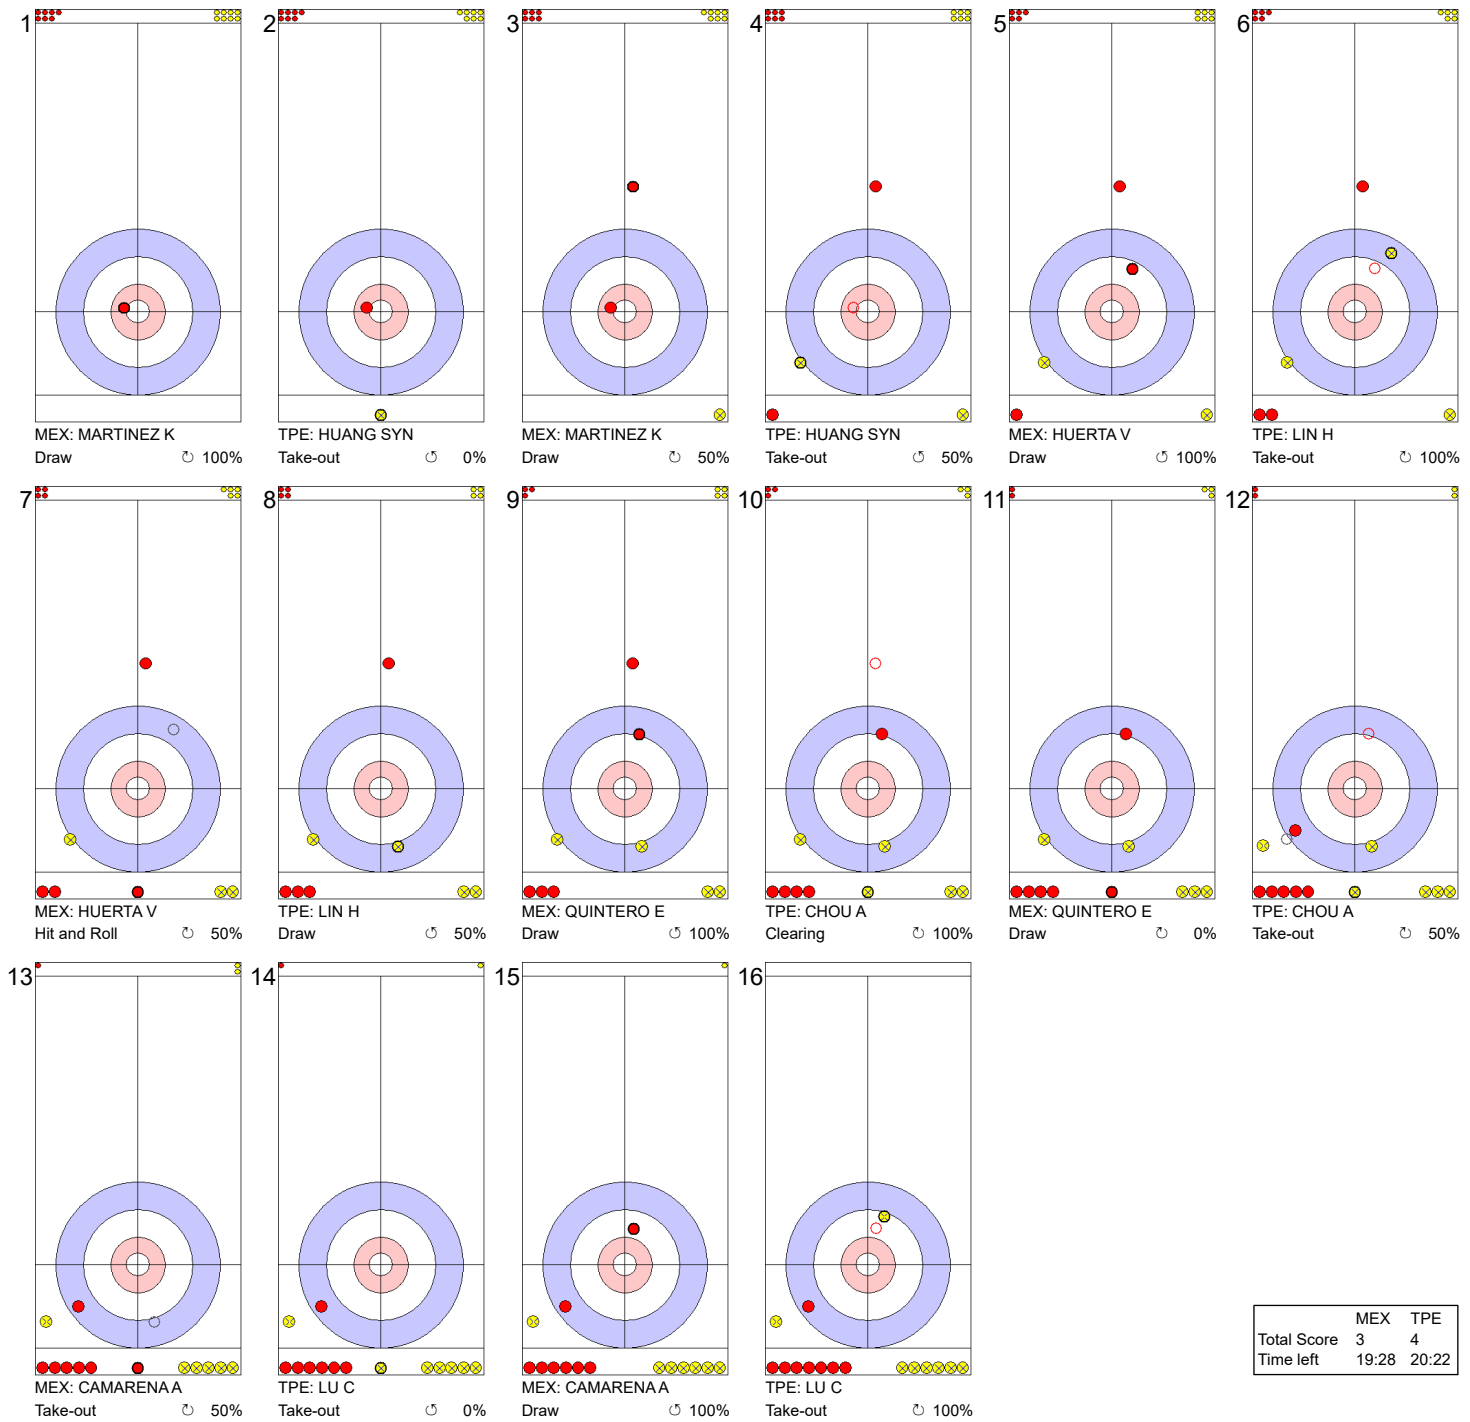

WED 1 NOV 2023  
Start Time 14:00

Round Robin Session 6 - Sheet B

**Game - Shot by Shot**

	MEX	TPE
Total Score	2	3
Time left	26:31	26:14

**Legend:**  
 ↻ Clockwise      ↺ Counter-clockwise      - Not considered

**Game - Shot by Shot**

**End 5**   ● **MEX - Mexico** 2 + 1 (this end) = 3      ● **TPE - Chinese Taipei** 3 + 0 (this end) = 3

	MEX	TPE
Total Score	3	3
Time left	22:42	23:35

**Legend:**  
 ↻ Clockwise      ↺ Counter-clockwise      - Not considered

WED 1 NOV 2023  
Start Time 14:00

Round Robin Session 6 - Sheet B

**Game - Shot by Shot**

**End 6** ● **MEX - Mexico 3 + 0 (this end) = 3**      ● **TPE - Chinese Taipei 3 + 1 (this end) = 4**

	MEX	TPE
Total Score	3	4
Time left	19:28	20:22

**Legend:**  
 ↻ Clockwise      ↺ Counter-clockwise      - Not considered

WED 1 NOV 2023  
Start Time 14:00

Round Robin Session 6 - Sheet B

**Game - Shot by Shot**

**End 7**   ● **MEX - Mexico**   **3 + 0** (this end) = **3**      ● **TPE - Chinese Taipei**   **4 + 1** (this end) = **5**