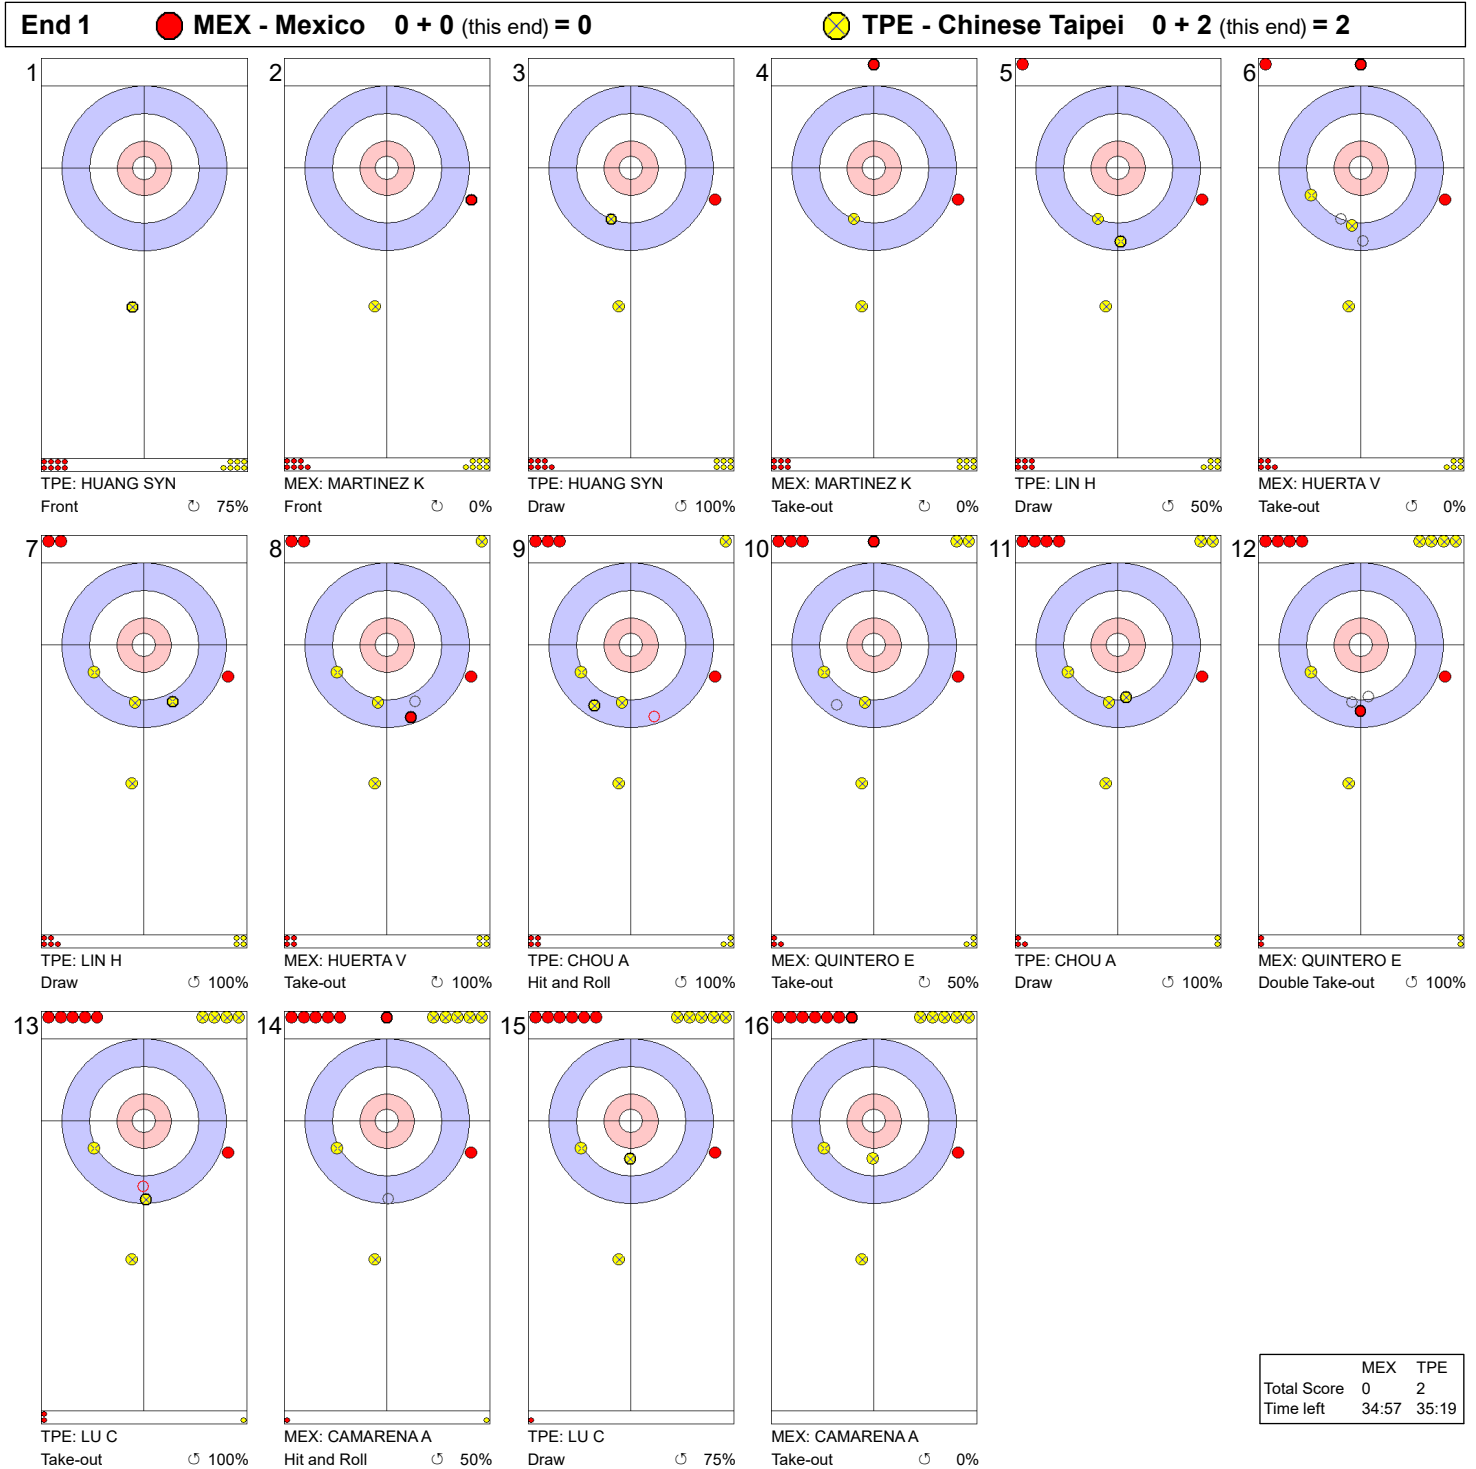

WED 1 NOV 2023  
Start Time 14:00

Round Robin Session 6 - Sheet B

**Game - Shot by Shot**

**Legend:**  
 ↻ Clockwise      ↺ Counter-clockwise      - Not considered

**PCCC 2023**  
Kelowna, BC, Canada

**Pan Continental Curling Championships 2023**  
Kelowna Curling Club  
**A-Division Women**

WED 1 NOV 2023  
Start Time 14:00

Round Robin Session 6 - Sheet B

**Game - Shot by Shot**

**End 2**   ● **MEX - Mexico** 0 + 1 (this end) = 1      ● **TPE - Chinese Taipei** 2 + 0 (this end) = 2

	MEX	TPE
Total Score	1	2
Time left	32:07	32:28

**Legend:**  
 ↻ Clockwise      ↺ Counter-clockwise      - Not considered

WED 1 NOV 2023  
Start Time 14:00

Round Robin Session 6 - Sheet B

**Game - Shot by Shot**

**End 3**   **MEX - Mexico 1 + 1 (this end) = 2**   **TPE - Chinese Taipei 2 + 0 (this end) = 2**

**Game - Shot by Shot**

**End 5**   ● **MEX - Mexico** 2 + 1 (this end) = 3      ● **TPE - Chinese Taipei** 3 + 0 (this end) = 3

	MEX	TPE
Total Score	3	3
Time left	22:42	23:35

**Legend:**  
 ↻ Clockwise      ↺ Counter-clockwise      - Not considered