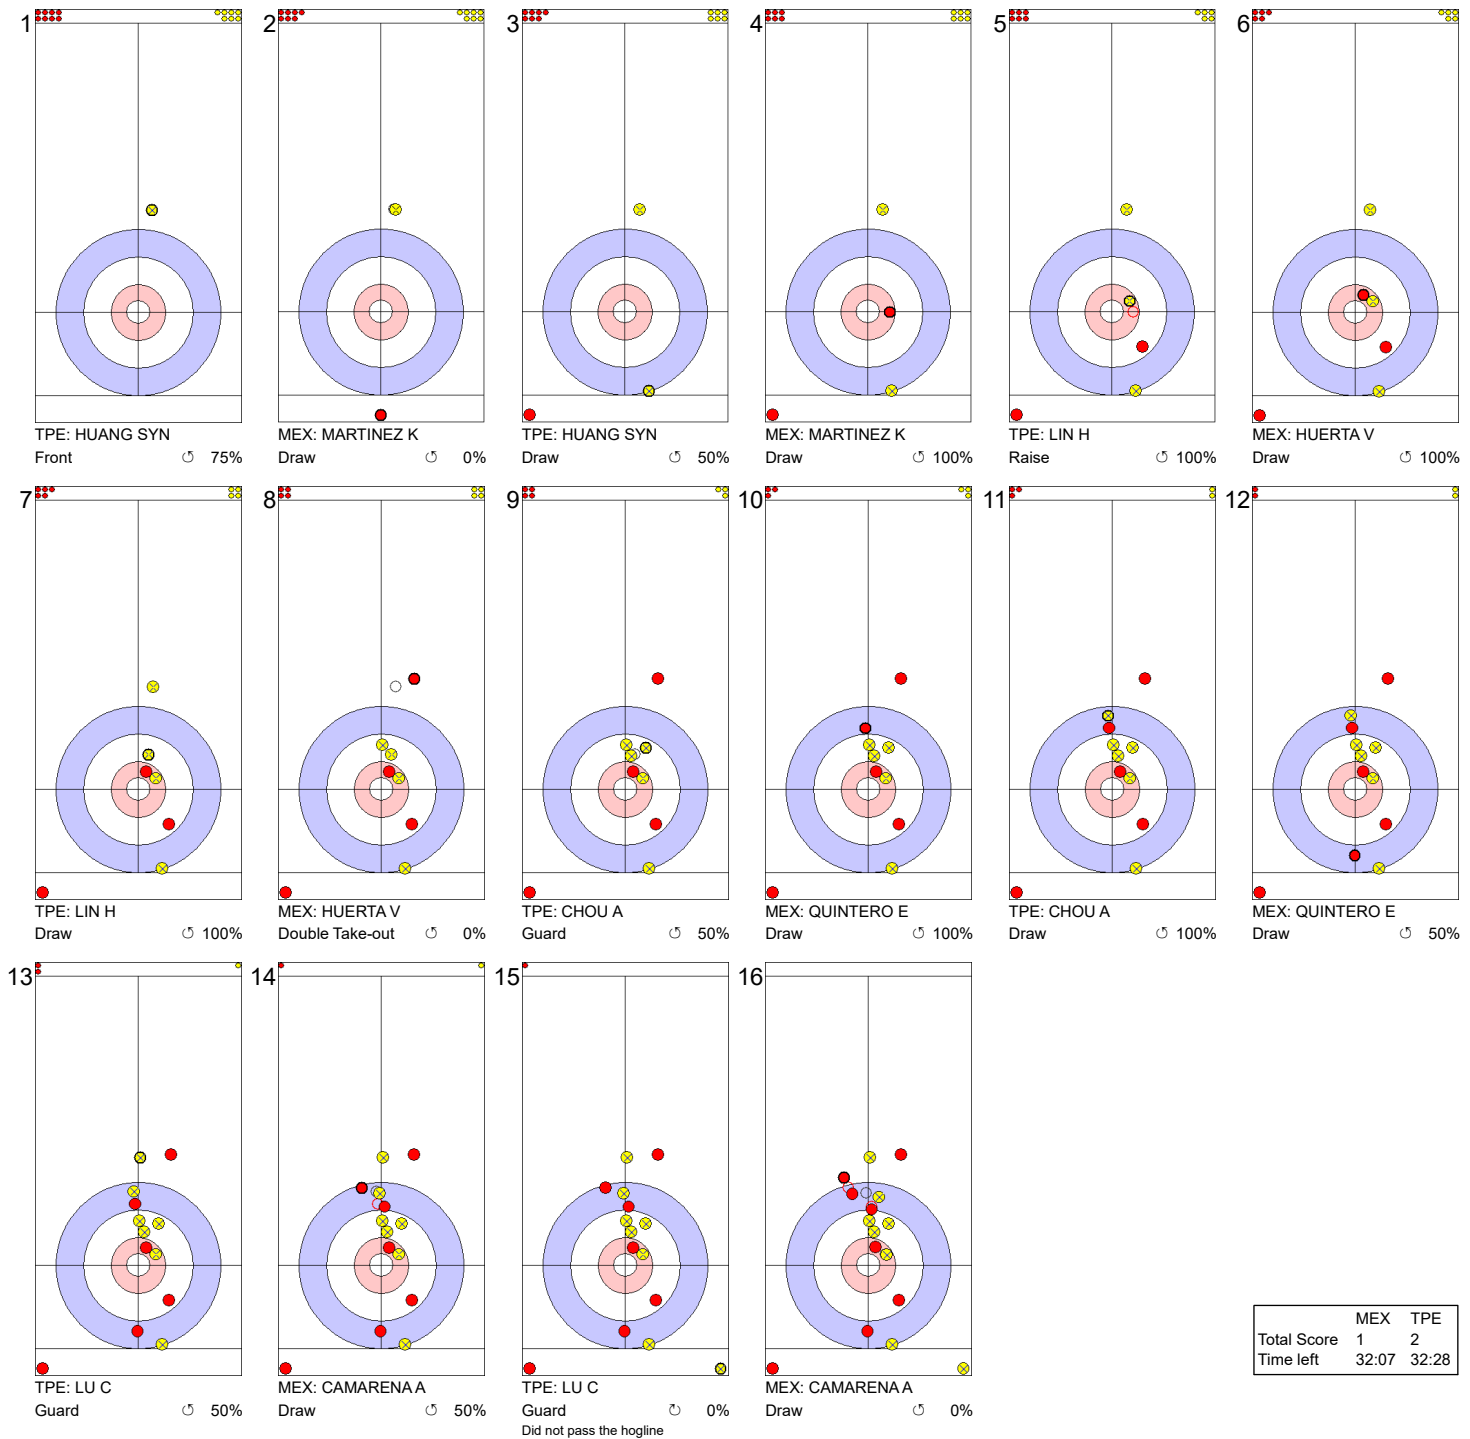

WED 1 NOV 2023  
Start Time 14:00

Round Robin Session 6 - Sheet B

**Game - Shot by Shot**

**Legend:**  
 ↻ Clockwise      ↺ Counter-clockwise      - Not considered

**PCCC 2023**  
Kelowna, BC, Canada

**Pan Continental Curling Championships 2023**  
Kelowna Curling Club  
**A-Division Women**

WED 1 NOV 2023  
Start Time 14:00

Round Robin Session 6 - Sheet B

**Game - Shot by Shot**

**End 2**   ● **MEX - Mexico** 0 + 1 (this end) = 1      ● **TPE - Chinese Taipei** 2 + 0 (this end) = 2

	MEX	TPE
Total Score	1	2
Time left	32:07	32:28

**Legend:**  
 ↻ Clockwise      ↺ Counter-clockwise      - Not considered

WED 1 NOV 2023  
Start Time 14:00

Round Robin Session 6 - Sheet B

**Game - Shot by Shot**

**End 3**   **MEX - Mexico 1 + 1 (this end) = 2**   **TPE - Chinese Taipei 2 + 0 (this end) = 2**

**Game - Shot by Shot**

**End 5**   ● **MEX - Mexico** 2 + 1 (this end) = 3      ● **TPE - Chinese Taipei** 3 + 0 (this end) = 3

	MEX	TPE
Total Score	3	3
Time left	22:42	23:35

**Legend:**  
 ↻ Clockwise      ↺ Counter-clockwise      - Not considered