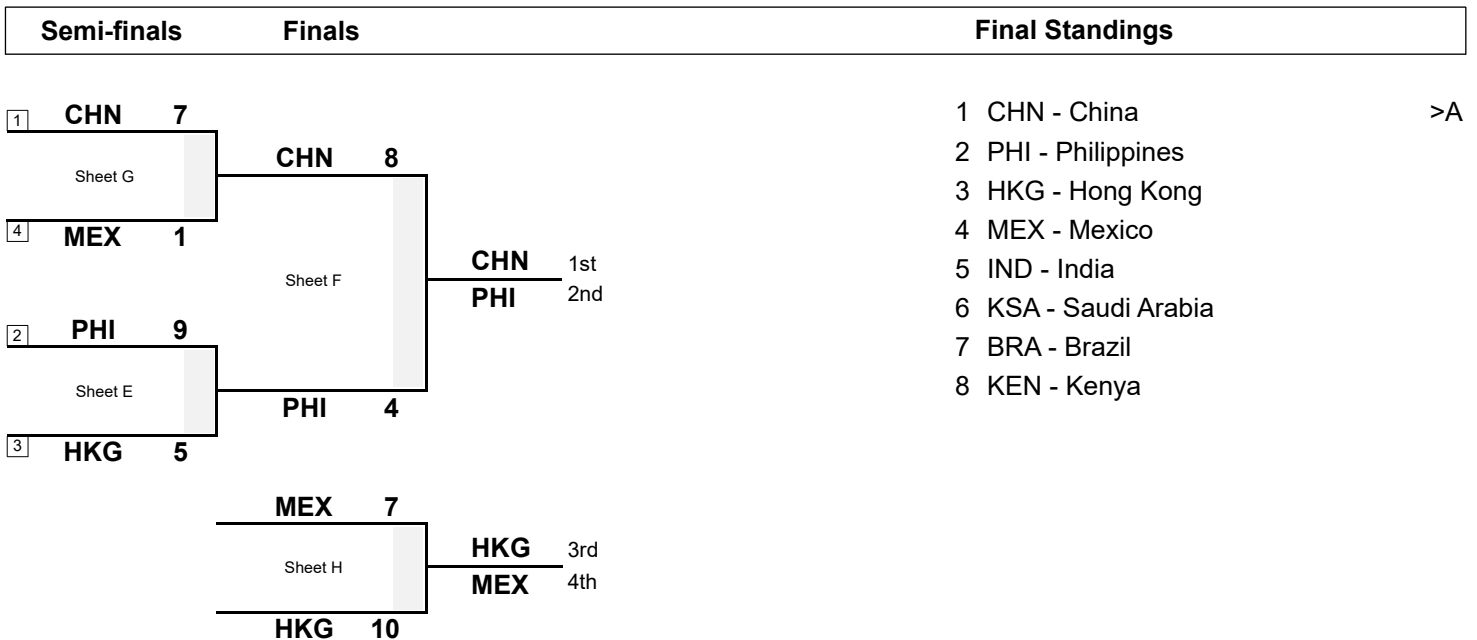

SAT 4 NOV 2023
Start Time 10:00

Finals

Session Results and Standings

| Sheet | Game | Team | LSFE | 1 | 2 | 3 | 4 | 5 | 6 | 7 | 8 | 9 | 10 | Extra Ends | Total |
|-------|------|-------------------|------|---|---|---|---|---|---|---|---|---|----|------------|-------|
| F | 9 | PHI - Philippines | | 0 | 0 | 0 | 0 | 3 | 0 | 1 | 0 | 0 | 0 | | 4 |
| | 9 | CHN - China | * | 0 | 2 | 0 | 1 | 0 | 1 | 0 | 2 | 0 | 2 | | 8 |
| H | 9 | HKG - Hong Kong | * | 2 | 0 | 4 | 0 | 2 | 0 | 2 | 0 | 0 | X | | 10 |
| | 9 | MEX - Mexico | | 0 | 1 | 0 | 2 | 0 | 2 | 0 | 1 | 1 | X | | 7 |

Play-offs Bracket

Legend:
 >A To A-Division LSFE(*) Last Stone First End X Unplayed/unfinished end due to concession